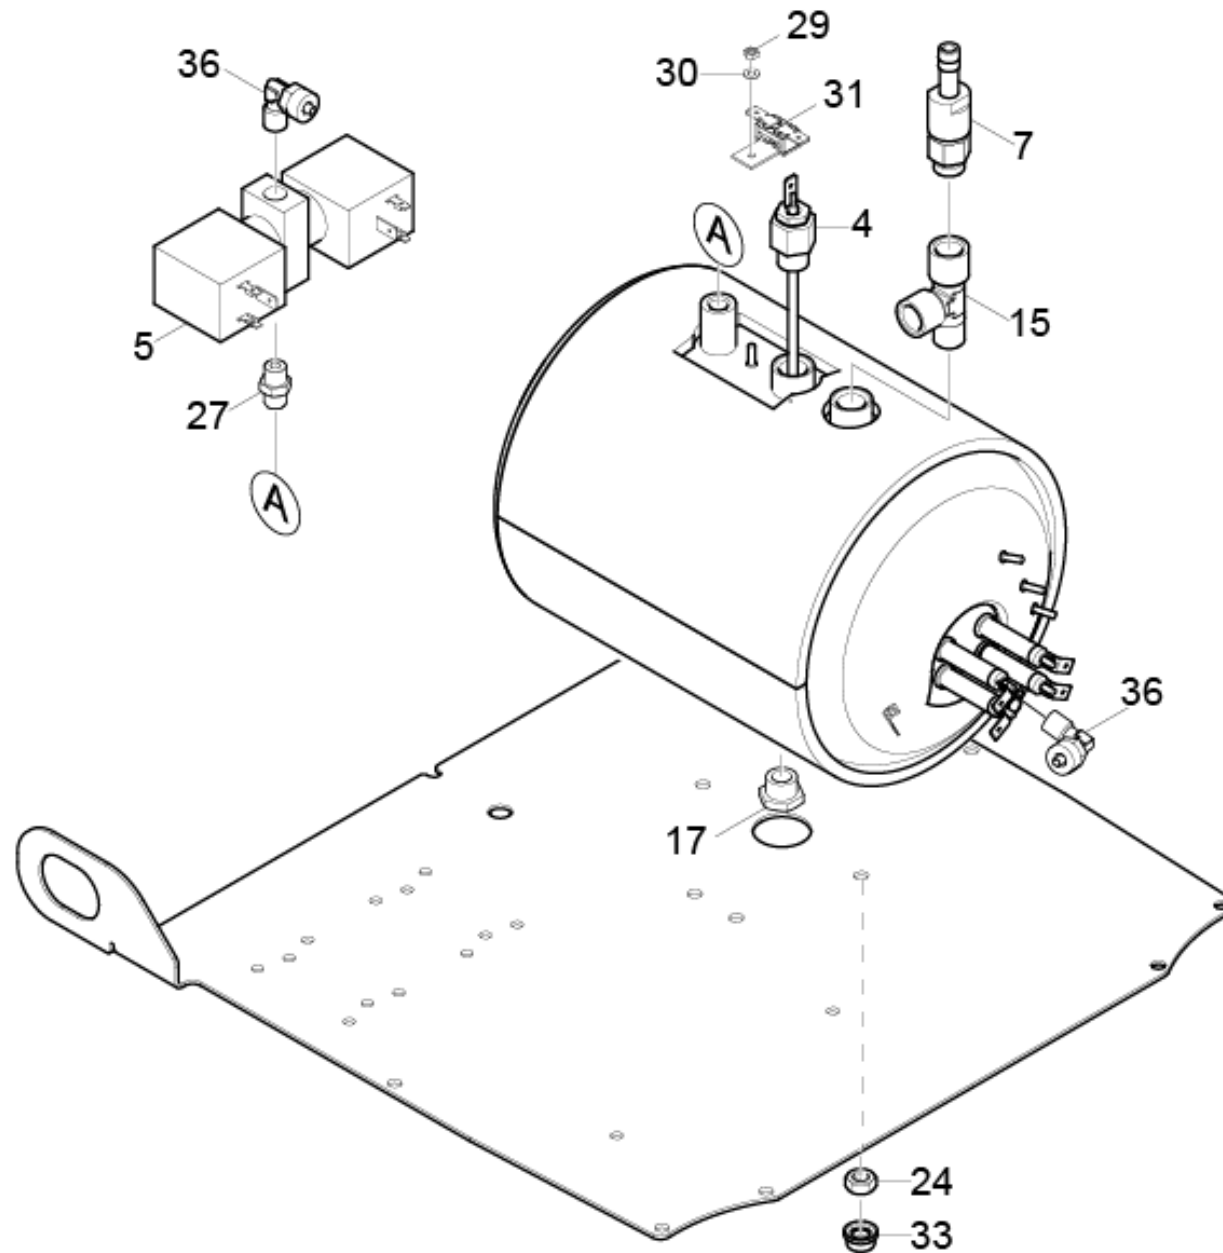

1 Boiler replacement SGV 6/5 (4.402-011.0)

Professional \ Steamer \ SGV 6/5 *EU \ Spare parts list SGV 6/5 \ Boiler complete SGV 6/5 \ Boiler replacement SGV 6/5

1 Boiler replacement SGV 6/5 (4.402-011.0)

Professional \ Steamer \ SGV 6/5 *EU \ Spare parts list SGV 6/5 \ Boiler complete SGV 6/5 \ Boiler replacement SGV 6/5

POS	Article no.	Description	Quantity	Unit
27	6.385-818.0	"Double nipple 1/8""	1	PC
15	6.869-093.0	Connection T-Stueck 1/4" (2xIG, 1xAG)	1	PC
17	6.304-182.0	Drain screw boiler 1/4"	1	PC
36	6.386-016.0	Elbow screw connector 6/4 G1/8	2	PC
31	6.630-187.0	Fuse thermostat	1	PC
29	7.311-000.0	Hexagon nut M3 -6-A2E ISO 4032	1	PC
24	7.311-003.0	Hexagon nut M6 -8-A2E ISO 4032	2	PC
4	4.901-102.0	Probe complete	1	PC
33	6.368-403.0	Protecting cap hexagon screw	2	PC
7	6.402-071.0	Safety valve complete 10 bar (1.0 MPa)	1	PC
5	6.402-000.0	Solenoid valve -Duo OLAB	1	PC
30	7.312-030.0	Washer 3-CuZn-E2E ISO7089	1	PC