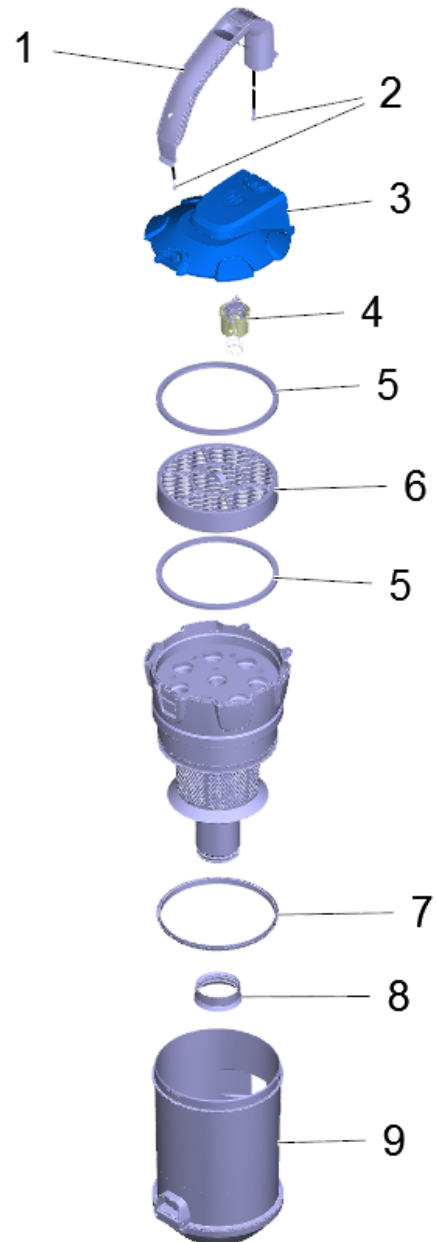

# 29 Dirt box complete yellow 230V 700W (9.754-066.0)

Home and Garden \ Vacuum cleaner \ Dry vacuum cleaner \ VC 3 (ERP) \*EU-I \ Dirt box complete yellow 230V 700W

## 29 Dirt box complete yellow 230V 700W (9.754-066.0)

Home and Garden \ Vacuum cleaner \ Dry vacuum cleaner \ VC 3 (ERP) \*EU-I \ Dirt box complete yellow 230V 700W

POS	Article no.	Description	Quantity	Unit
1	9.754-076.0	HANDLE CPL FOR REPLACEMENT 1.198-120.0	1	PC
2	9.764-213.0	Screw PT 3x12	2	PC
3	9.764-005.0	Cover dust box yellow	1	PC
4	9.754-086.0	Valve complete yellow 230V 700W	1	PC
5	9.764-131.0	Cover seal for replacement	2	PC
6	9.754-011.0	INLET FILTER ASM for replacement	1	PC
7	9.764-012.0	Seal dust box	1	PC
8	9.764-139.0	INNER DUST BIN SEALING for replacement	1	PC
9	9.754-078.0	Dust tank complete replacement grey	1	PC