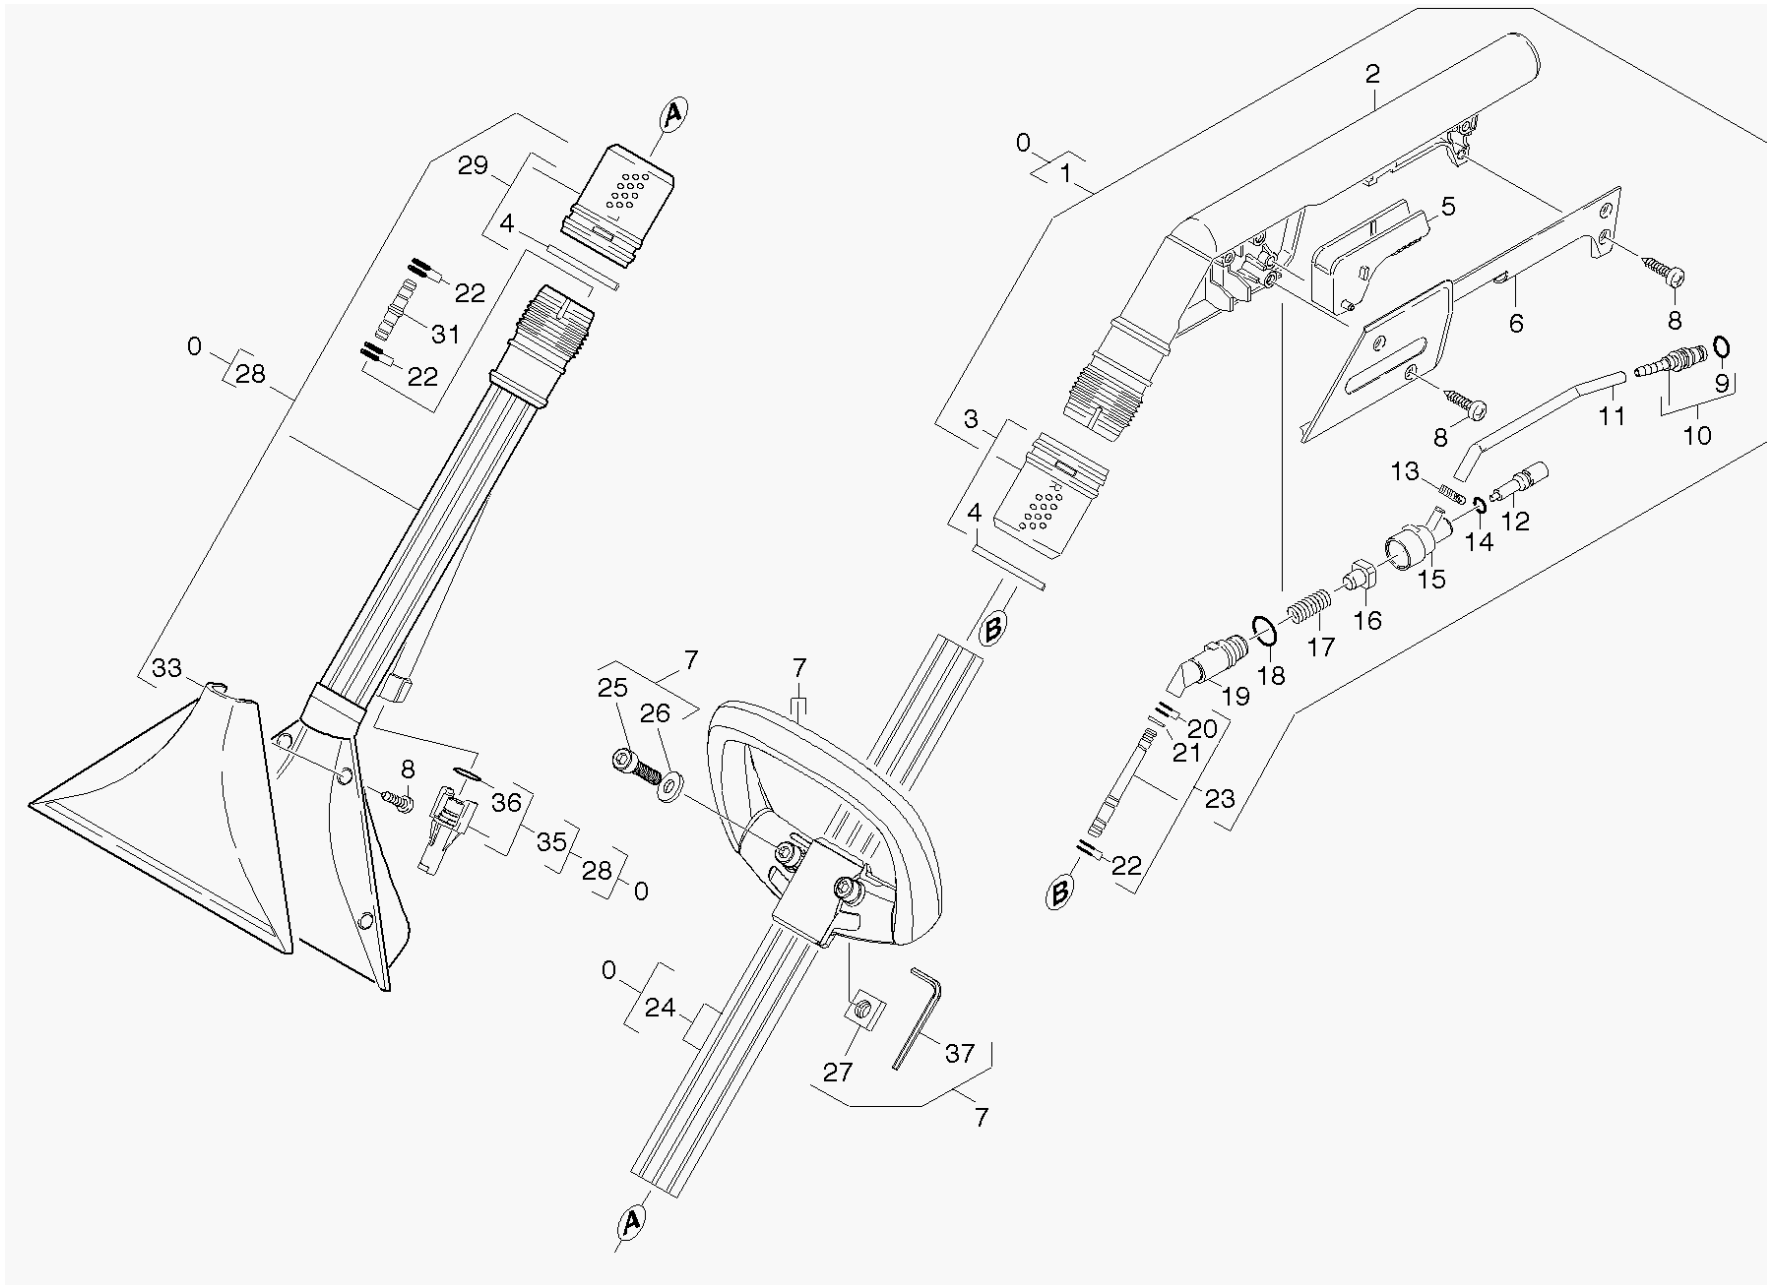

61 Floor tool

Home and Garden \ Spray extraction \ PUZZI 200 \ PUZZI 200 *EU \ Spare parts list PUZZI 200 \ Floor tool complete \ Floor tool

61 Floor tool

Home and Garden \ Spray extraction \ PUZZI 200 \ PUZZI 200 *EU \ Spare parts list PUZZI 200 \ Floor tool complete \ Floor tool

POS	Article no.	Description	Quantity	Unit	Remark	Foot note text
0	4.130-127.0	Nozzle complete	1	PC		INCLUDES HANDLE, SUCTION TUBE AND FLOOR TOOL
0	4.130-444.0	Nozzle for stairs	1	PC		INCLUDES HANDLE, SUCTION TUBE AND FLOOR TOOL
1	4.321-101.0	Handhold complete	1	PC		
2	5.321-569.0	Handhold	1	PC		
3	4.310-010.0	Nut right hand thread	1	PC		
4	5.343-014.0	Locking ring	2	PC		
5	5.481-157.0	Lever	1	PC		
6	5.031-038.0	Moulded part	1	PC		
7	4.321-186.0	Hand grip PUZZI 100/200	1	PC		
8	7.303-116.0	Screw 4x12-A2-70 (IN6RD)	8	PC		
9	6.362-498.0	O-Ring seal 6,75x1,78 NBR 70	1	PC		
10	4.443-019.0	Hose stem	1	PC		
11	6.390-237.0	Hose PU DN 6x1	1	ZST		TO ORDER AS CUT GOODS
12	5.584-033.0	Valve pin	1	PC		
13	6.390-257.0	Hose clip	2	PC		
14	6.362-401.0	O-Ring seal 3,1 X 1,6	1	PC		
15	5.587-139.0	Valve housing	1	PC		
16	5.584-034.0	Valve pin	1	PC		
17	5.332-082.0	Helical spring	1	PC		
18	6.362-402.0	O-Ring seal 11,0 X 1,3-NBR 70	1	PC		
19	5.030-670.0	Moulded part	1	PC		
20	6.362-761.0	O-Ring seal 4,0 X 1,2	2	PC		
21	7.343-201.0	Lock washer 6-FST-PHR DIN 6799	1	PC		
22	6.362-472.0	O-Ring seal 6,0 X 1,0-NBR 70	6	PC		
23	4.127-009.0	Extension	1	PC		
24	5.029-257.0	Suction tube aluminium	1	PC	L = 630MM	
	Item text1: / 4.130-127.0					
24	5.029-283.0	Suction tube window nozzle	1	PC	L = 166MM	
	Item text1: / 4.130-128.0					
25	7.306-024.0	Cylinder head screw M6x30 -8.8-A2E ISO4762	2	PC		
26	7.312-292.0	Washer 6 -A2 ISO 7093-1	2	PC