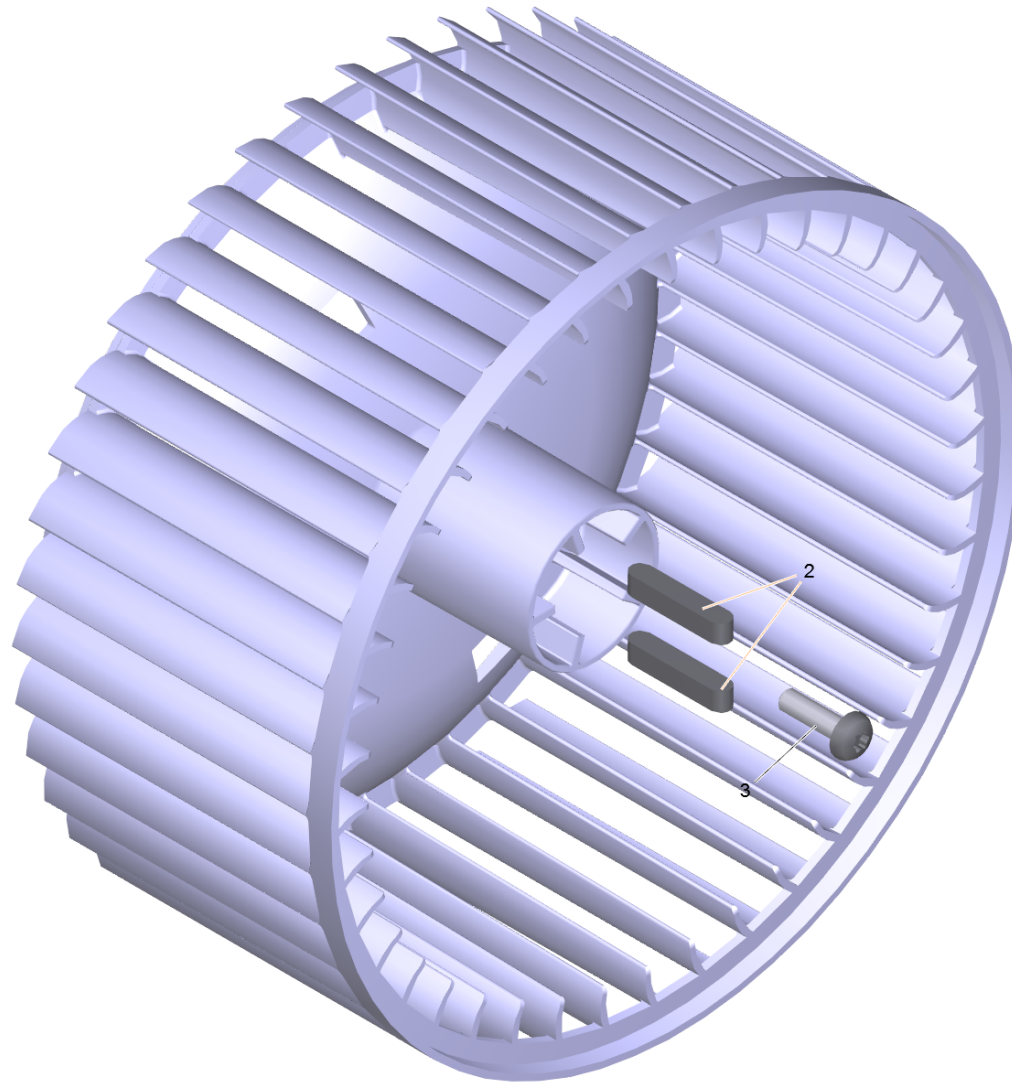

12 Conversion kit blower wheel (2.641-430.0)

Professional \ High pressure cleaner hotwater \ Electric motor \ HDS 10/20 -4M *EU-II \ Spare parts list HDS 10/20 \ Blower \ Conversion kit blower wheel

12 Conversion kit blower wheel (2.641-430.0)

Professional \ High pressure cleaner hotwater \ Electric motor \ HDS 10/20 -4M *EU-II \ Spare parts list HDS 10/20 \ Blower \ Conversion kit blower wheel

POS	Article no.	Description	Quantity	Unit
2	7.318-111.0	Parallel key A 6x6x36 -C45K DIN 6885-1	2.000	ST
3	6.304-145.0	Screw M 6X20-R3R (IN6RD)	1.000	ST