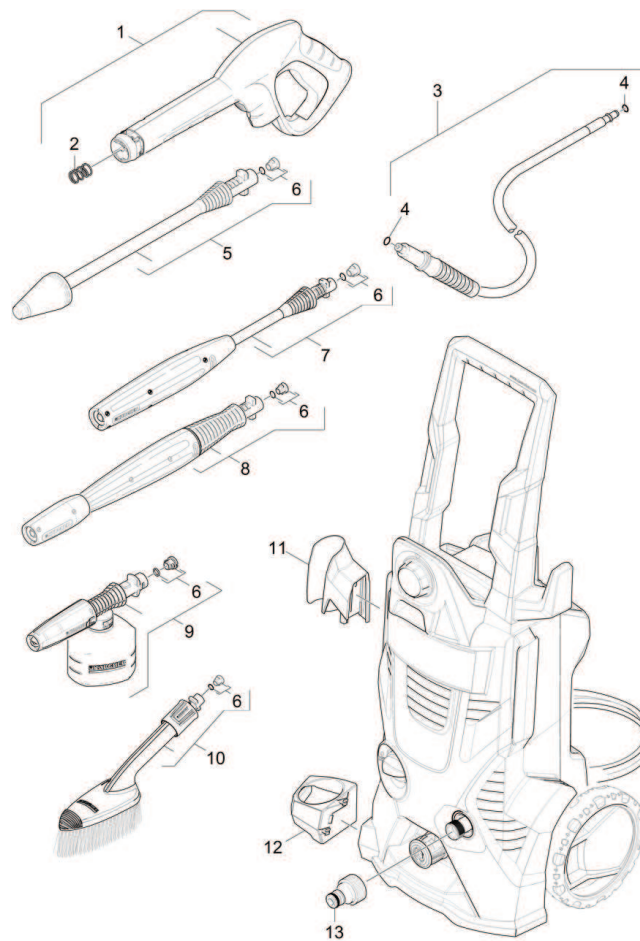

100 Short spare parts list

Home and Garden \ High pressure cleaner cold water \ Electric motor \ K 5 \ K 5 Car *NZ \ Short spare parts list

KÄRCHER

100 Short spare parts list

Home and Garden \ High pressure cleaner cold water \ Electric motor \ K 5 \ K 5 Car *NZ \ Short spare parts list

| POS | Article no. | Description | Quantity | Unit |
|-----|-------------|---------------------------------------|----------|------|
| 13 | 6.465-031.0 | Connection 3/4 | 1.000 | ST |
| 5 | 4.764-262.0 | Dirt blaster 031 St - CEM | 1.000 | ST |
| 9 | 2.643-150.0 | FJ 3 foam nozzle Basic Line | 1.000 | ST |
| 1 | 2.642-172.0 | G 160 Q pistol Quick Connect | 1.000 | ST |
| 3 | 6.391-795.0 | High pressure hose 16MPa/12 60°C QC B | 1.000 | ST |
| 11 | 9.037-618.0 | Holder pistol above | 1.000 | ST |
| 12 | 9.037-619.0 | Holder pistol bottom | 1.000 | ST |
| 4 | 6.363-410.0 | O-Ring seal 5,7x1,78 NBR 90Shore | 2.000 | ST |
| 6 | 2.640-729.0 | O-Ring seal set | 5.000 | ST |
| 2 | 5.332-464.0 | Pressure spring | 1.000 | ST |
| 7 | 4.760-534.0 | VPS K3 0287 K | 1.000 | ST |
| 8 | 4.760-527.0 | VPS K5 0287 | 1.000 | ST |
| 10 | 2.643-246.0 | WB 50 soft washing brush | 1.000 | ST |