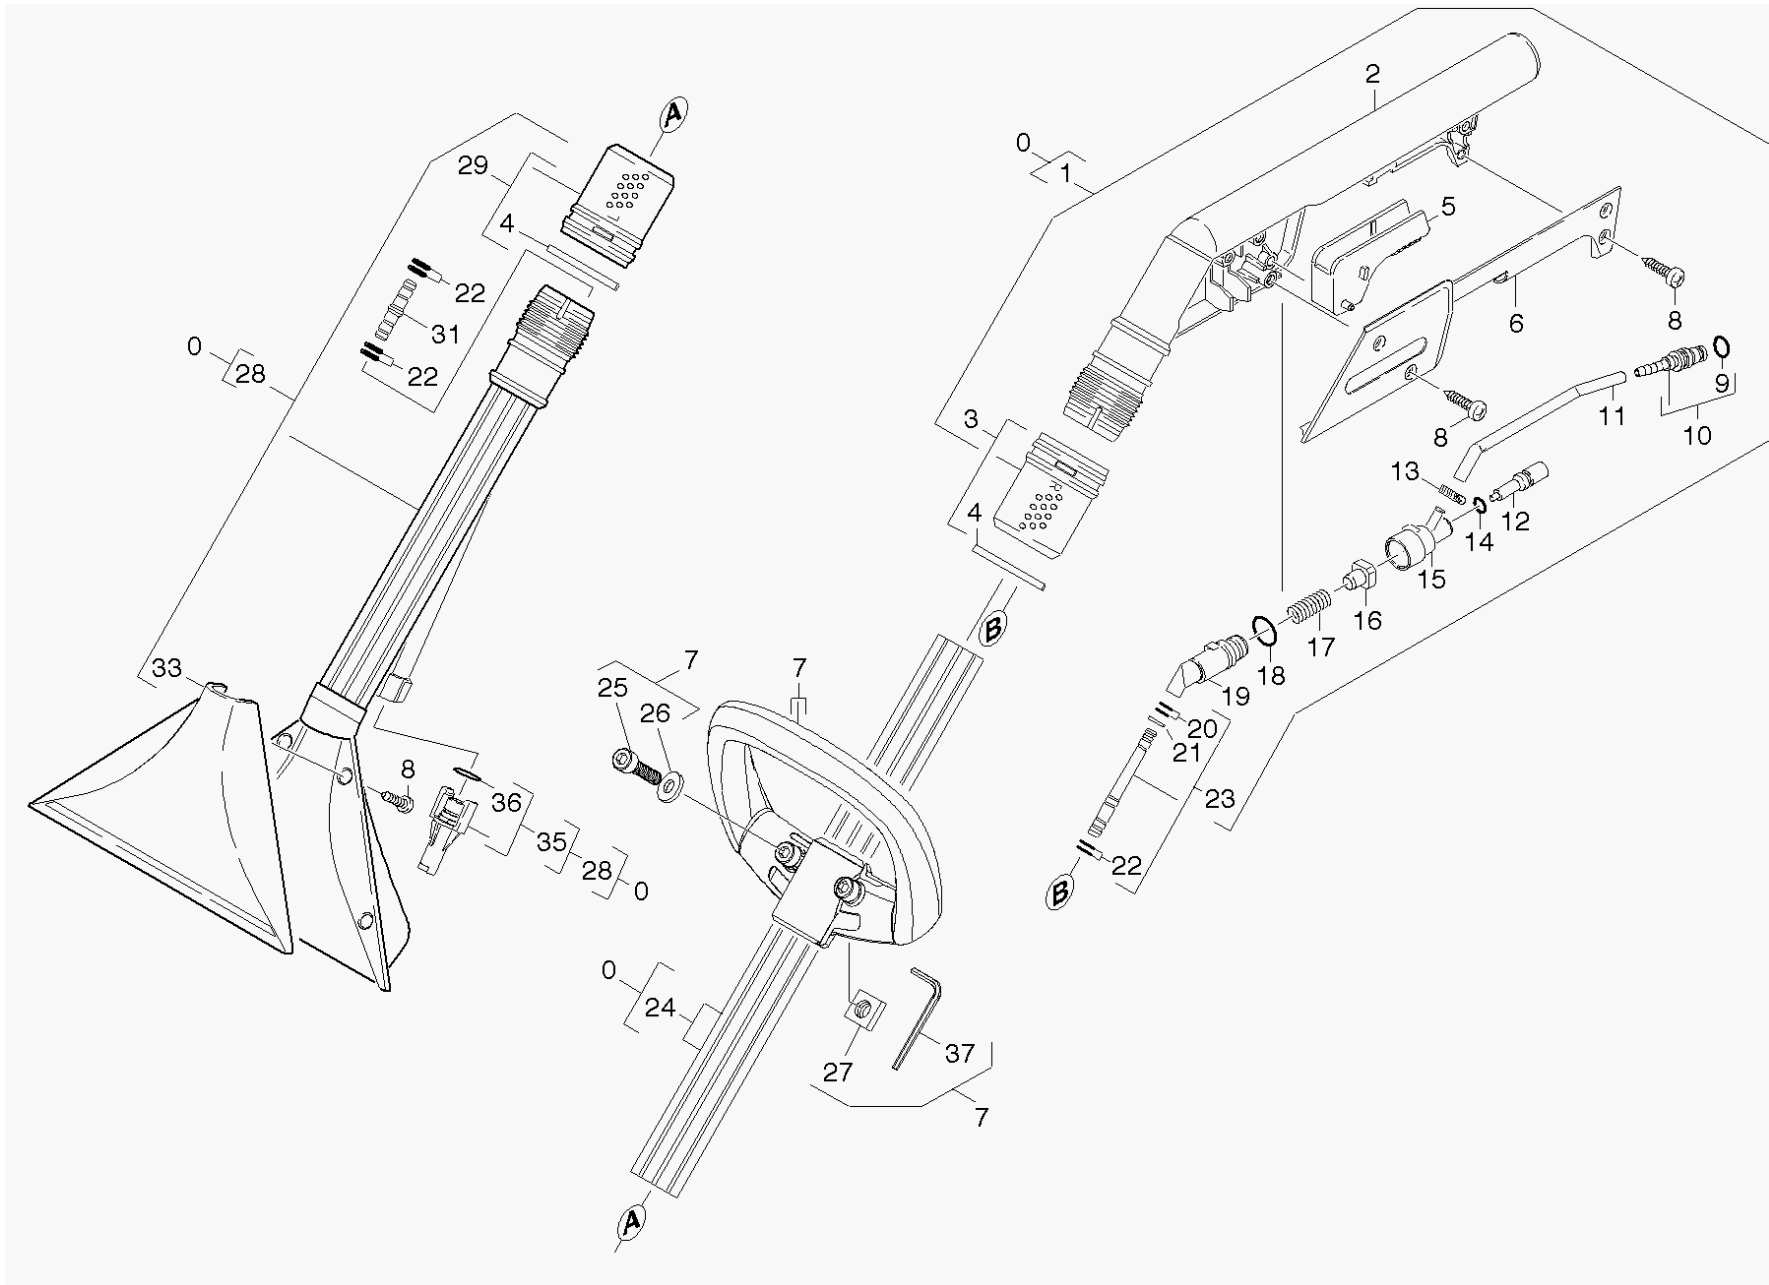

43 Floor tool stairs

Professional \ Spray extraction \ PUZZI 200 *EU \ Spare parts list Puzzi 200 \ Accessories \ Floor tool stairs

43 Floor tool stairs

Professional \ Spray extraction \ PUZZI 200 *EU \ Spare parts list Puzzi 200 \ Accessories \ Floor tool stairs

POS	Article no.	Description	Quantity	Unit	Remark	Foot note text
0	4.130-443.0	Nozzle complete Puzzi 200	1	PC		INCLUDES HANDLE, SUCTION TUBE AND FLOOR TOOL
0	4.130-444.0	Nozzle for stairs	1	PC		INCLUDES HANDLE, SUCTION TUBE AND FLOOR TOOL
1	4.322-033.0	Handhold complete	1	PC		
2	5.321-569.0	Handhold	1	PC		
3	4.310-010.0	Nut right hand thread	1	PC		
4	5.343-014.0	Locking ring	2	PC		
5	5.481-485.0	Lever RAL 1018	1	PC		
6	5.031-038.0	Moulded part	1	PC		
7	4.321-186.0	Hand grip PUZZI 100/200	1	PC	/ 4.130-443.0	
8	7.303-116.0	Screw 4x12-A2-70 (IN6RD)	8	PC		
9	6.362-498.0	O-Ring seal 6,75x1,78 NBR 70	1	PC		
10	4.443-019.0	Hose stem	1	PC		
11	6.390-237.0	Hose PU DN 6x1	1	ZST		TO ORDER AS CUT GOODS
12	5.584-033.0	Valve pin	1	PC		
13	6.390-257.0	Hose clip	2	PC		
14	6.362-401.0	O-Ring seal 3,1 X 1,6	1	PC		
15	5.587-139.0	Valve housing	1	PC		
16	5.584-034.0	Valve pin	1	PC		
17	5.332-082.0	Helical spring	1	PC		
18	6.362-402.0	O-Ring seal 11,0 X 1,3-NBR 70	1	PC		
19	5.030-670.0	Moulded part	1	PC		
20	6.362-761.0	O-Ring seal 4,0 X 1,2	2	PC		
21	7.343-201.0	Lock washer 6-FST-PHR DIN 6799	1	PC		
22	6.362-472.0	O-Ring seal 6,0 X 1,0-NBR 70	6	PC		
23	4.127-009.0	Extension	1	PC		
24	5.029-257.0	Suction tube aluminium	1	PC	L = 630MM	
	Item text1: / 4.130-443.0					
24	5.029-283.0	Suction tube window nozzle	1	PC	L = 166MM	
	Item text1: / 4.130-444.0					
25	7.306-024.0	Cylinder head screw M6x30 -8.8-A2E ISO4762	2	PC		
26	7.312-292.0	Washer 6 -A2 ISO 7093-1	2	PC