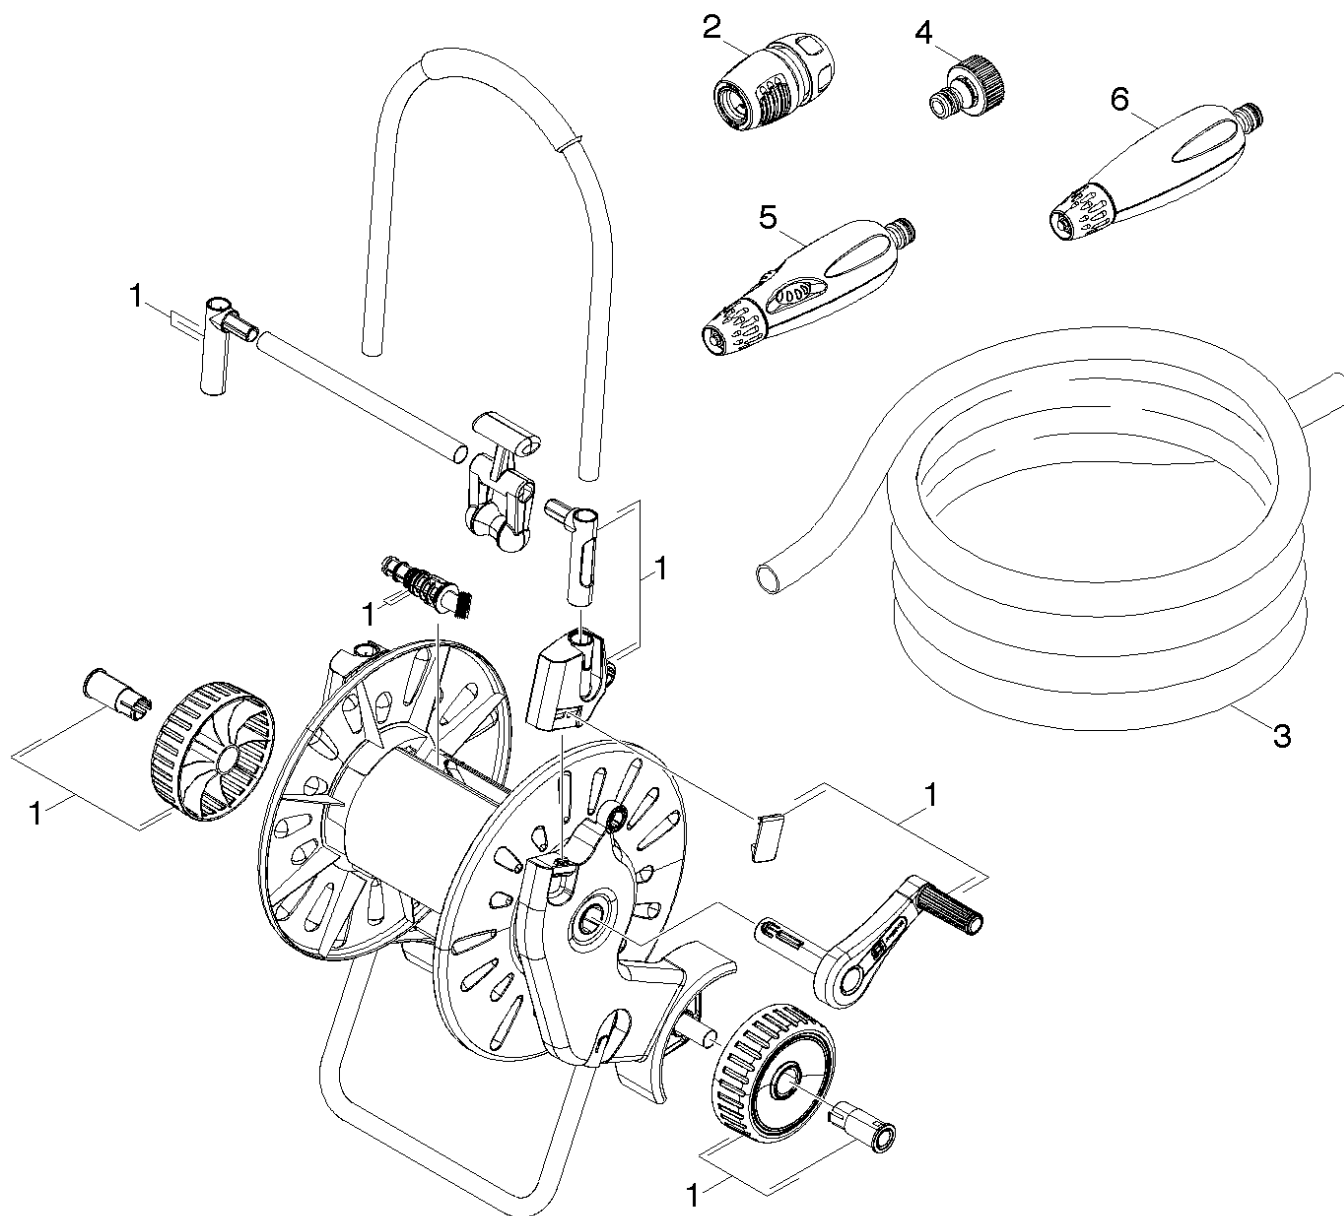

## **Spare parts list**

Hose trolley

## Table of contents

---

10 Hose trolley	3
6 Nozzle (2.645-264.0)	5

---

## 10 Hose trolley

---

POS	Article no.	Description	Quantity	Unit	Remark
4	6.465-031.0	Connection 3/4	1.000	ST	
2	2.645-194.0	Hose coupling middle Aqua Universal	1.000	ST	aquastop
2	2.645-193.0	Hose coupling middle Universal	1.000	ST	
3	2.645-144.0	Hose PrimoFlex plus 1/2" -20m	1.000	ST	1/2" - 20m
3	2.645-145.0	Hose PrimoFlex plus 1/2" -50m	1.000	ST	1/2" - 50m
3	2.645-146.0	Hose PrimoFlex plus 5/8" -25m	1.000	ST	5/8" - 25m
6	2.645-264.0	Nozzle	1.000	ST	
1	6.645-388.0	Spare part set HT60	1.000	ST	
5	2.645-050.0	Spray nozzle w/ control valve Base	1.000	ST	

6 Nozzle (2.645-264.0)

---

<b>POS</b>	<b>Article no.</b>	<b>Description</b>	<b>Quantity</b>	<b>Unit</b>
1	6.363-054.0	O-Ring seal 10,78 x 2,62	1.000	ST