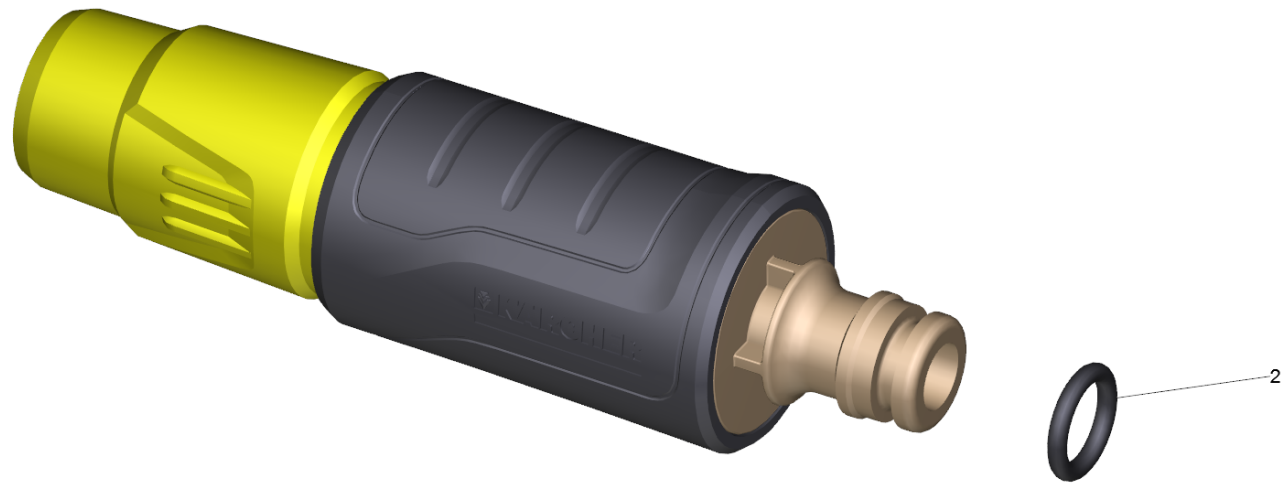

## **Spare parts list**

Hose trolley

## Table of contents

---

10 Hose trolley	3
6 Nozzle (2.645-264.0)	5

---

## 10 Hose trolley

---

POS	Article no.	Description	Quantity	Unit	Remark
4	6.465-031.0	Connection 3/4	1.000	ST	
2	2.645-194.0	Hose coupling middle Aqua Universal	1.000	ST	aquastop
2	2.645-193.0	Hose coupling middle Universal	1.000	ST	
3	2.645-144.0	Hose PrimoFlex plus 1/2" -20m	1.000	ST	1/2" - 20m
3	2.645-145.0	Hose PrimoFlex plus 1/2" -50m	1.000	ST	1/2" - 50m
3	2.645-146.0	Hose PrimoFlex plus 5/8" -25m	1.000	ST	5/8" - 25m
6	2.645-264.0	Nozzle	1.000	ST	
1	6.645-388.0	Spare part set HT60	1.000	ST	
5	2.645-050.0	Spray nozzle w/ control valve Base	1.000	ST	