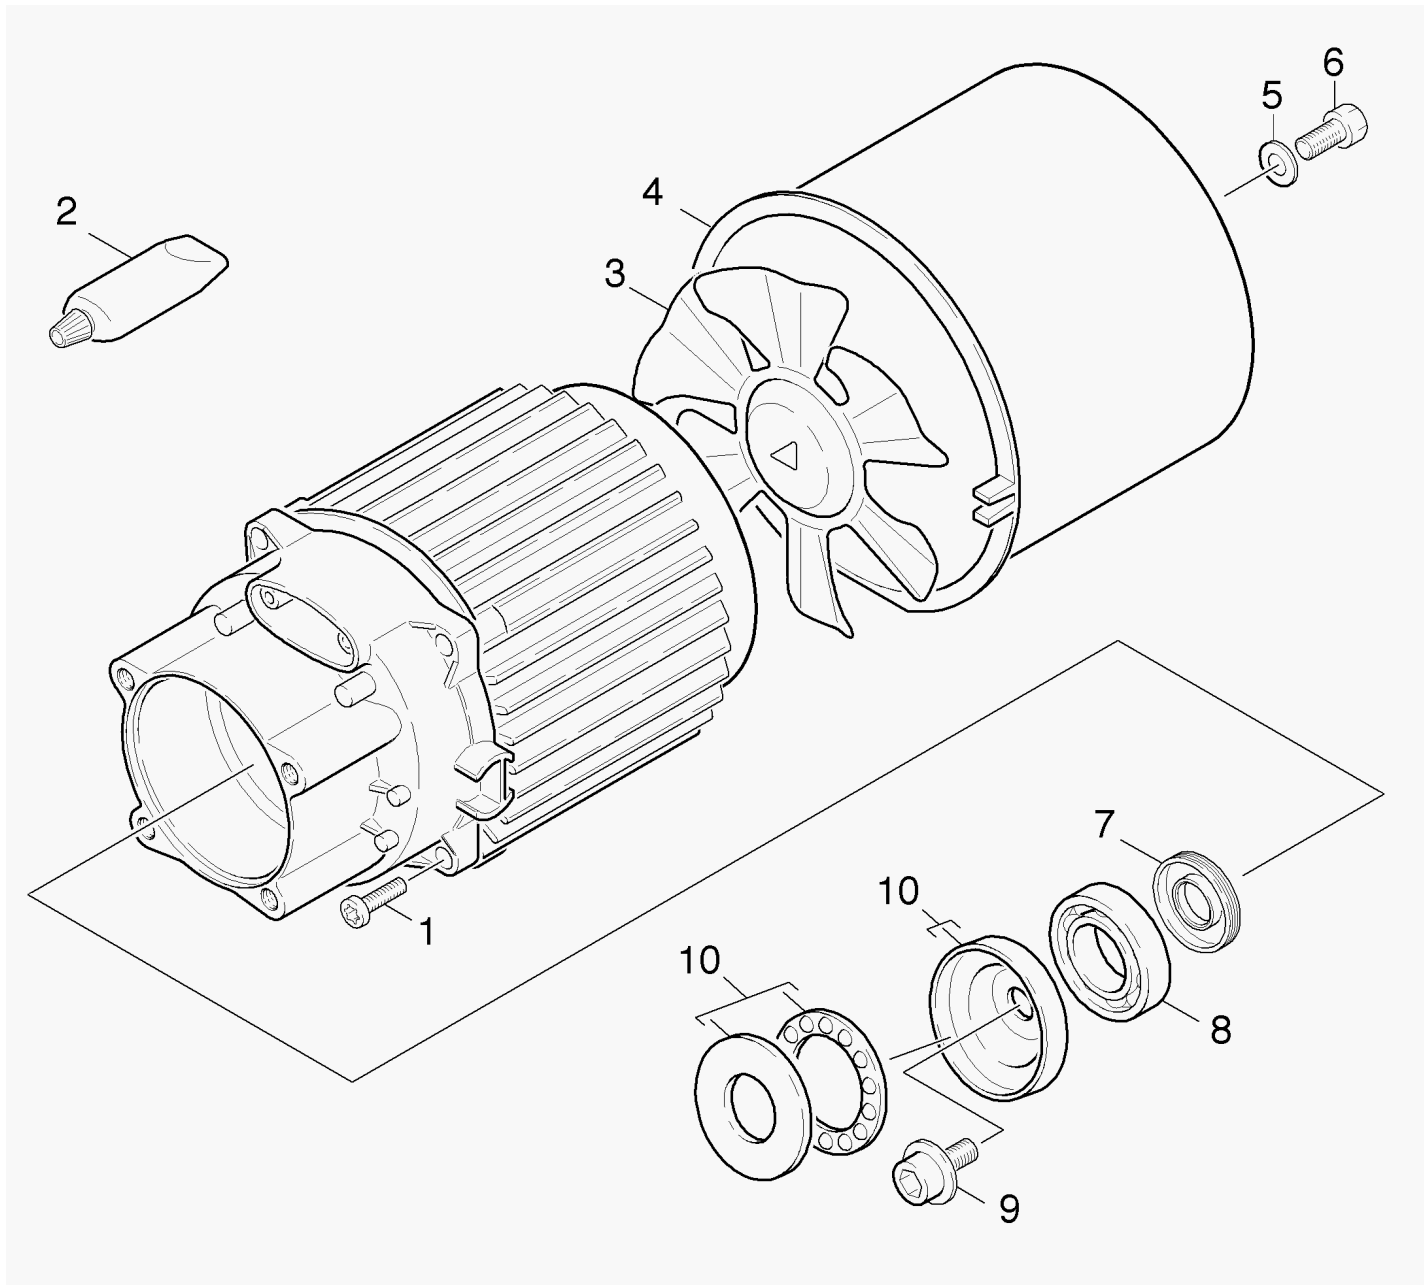

30 Motor

Home and Garden \ High pressure cleaner cold water \ Electric motor \ K 3 \ K 3.93 M PLUS *EU \ Spare parts list K 3.93M *EU \ Motor

30 Motor

Home and Garden \ High pressure cleaner cold water \ Electric motor \ K 3 \ K 3.93 M PLUS *EU \ Spare parts list K 3.93M *EU \ Motor

POS	Article no.	Description	Quantity	Unit	valid from	valid until
1	9.086-185.0	Screw M 5x20	4	PC		
2	6.964-092.0	Viscous oil 50ml	1	PC		
3	9.039-188.0	Blower wheel	1	PC		
4	6.964-090.0	Housing blower	1	PC		
5	7.312-233.0	Serrated lock washer A8,4-FSt-A3E DIN67	1	PC		
6	7.304-395.0	Hexagonal head screw M8x16-8.8-A2E ISO	1	PC		
7	9.078-007.0	Rotary shaft seal 17x35x5	1	PC		
8	7.401-010.0	Ball bearing 6303 -St DIN 625	1	PC		
9	9.086-169.0	Wobble plate screw M8x16	1	PC		499999
9	9.086-205.0	Screw	1	PC	500000	
10	9.001-289.0	Wobble plate	1	PC		499999
	Item text1: 1.636-510.0 /-540.0 /-541.0					
10	9.001-300.0	Wobble plate	1	PC		499999
	Item text1: 1.636-210.0 / -213.0 / -240.0					
10	9.001-670.0	Wobble plate	1	PC	500000	
	Item text1: 1.636-210.0 /-213.0 /-240.0 /-241.0					
	Item text2: / -242.0					
10	9.001-671.0	Wobble plate	1	PC	500000	
	Item text1: 1.636-510.0 /-540.0 /-541.0					