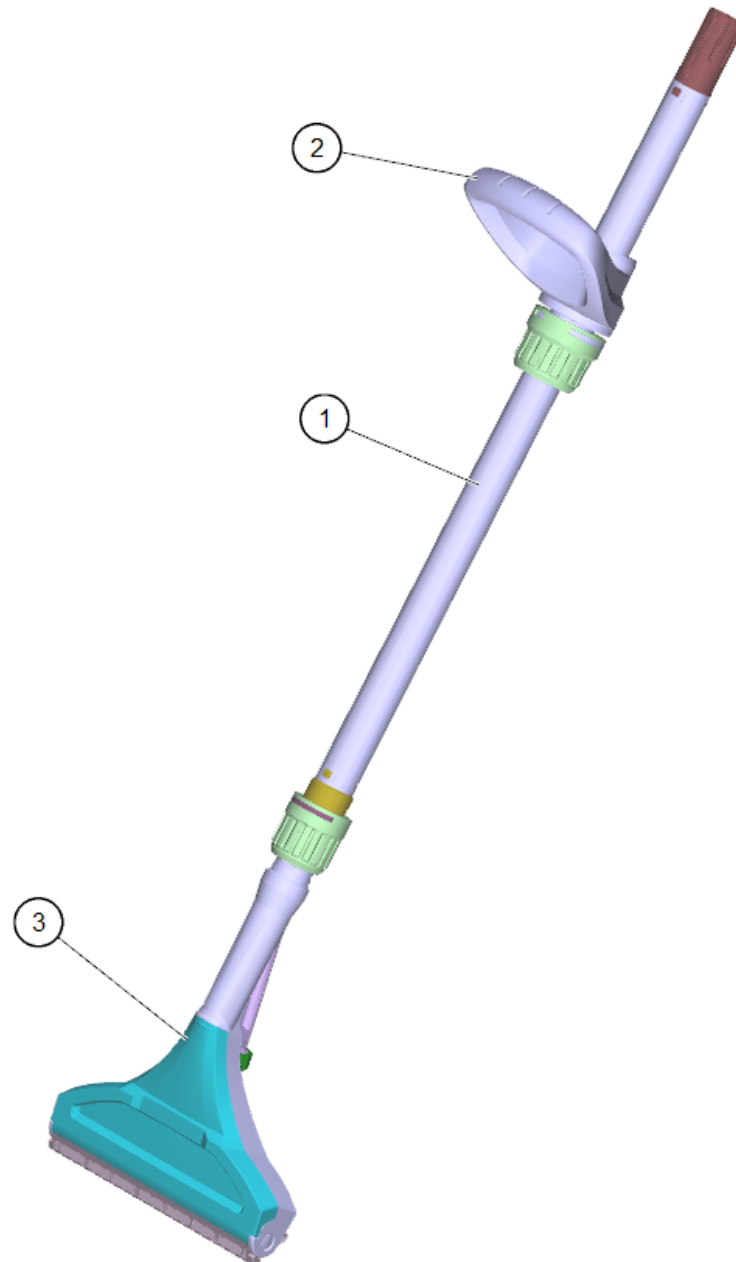

## 7 Set carpet nozzle complete 240mm (4.130-007.0)

Professional \ Spray extraction \ Puzzi 10/1 Edition \*EU \ Spare parts list PUZZI 10/1 Edition \*EU \ Accessories \ Set carpet nozzle complete 240mm

POS	Article no.	Description	Quantity	Unit
3	4.130-008.0	Carpet nozzle flexible 240mm verpackt	1.000	ST
2	4.321-001.0	Handhold pipe complete verpackt	1.000	ST
1	4.025-004.0	Suction tube complete packaged	1.000	ST