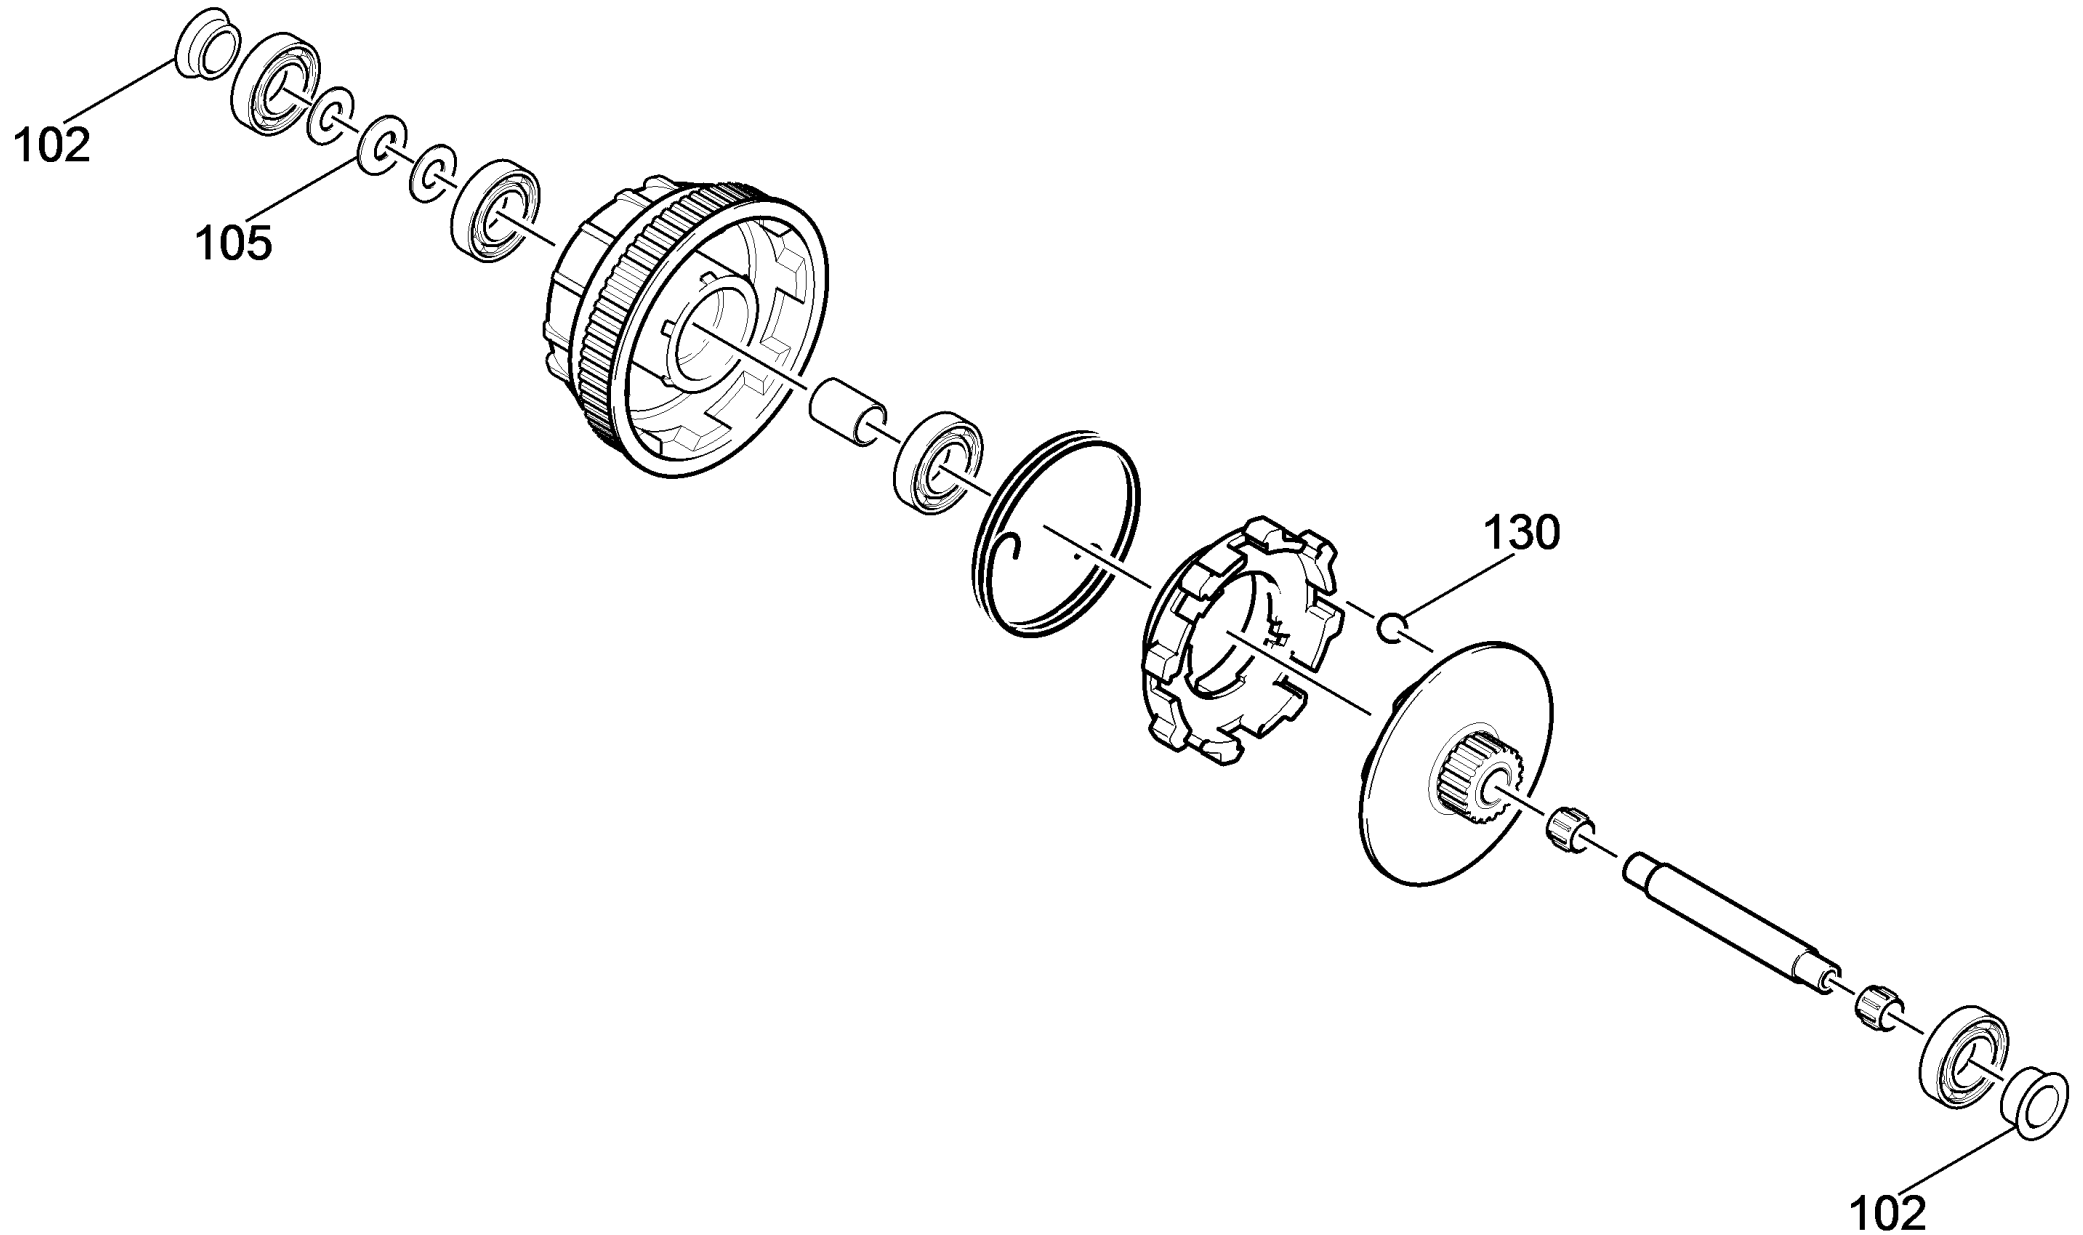

16 Coupler complete (4.470-022.0)

Professional \ Vacuum cleaner \ Dry vacuum cleaner \ CV 30/1 \*EU \ Spare parts list CV 30/1 - CV 38/1 \ Brush-head \ Brush-head \ Coupler complete

## 16 Coupler complete (4.470-022.0)

Professional \ Vacuum cleaner \ Dry vacuum cleaner \ CV 30/1 \*EU \ Spare parts list CV 30/1 - CV 38/1 \ Brush-head \ Brush-head \ Coupler complete

POS	Article no.	Description	Quantity	Unit
102	5.032-617.0	Moulded part ring	2.000	ST
105	7.312-090.0	Spring washer B8-FSt-A2E DIN 137	1.000	ST
130	7.401-918.0	Sphere 6 G300 -1.4301 DIN 5401	8.000	ST