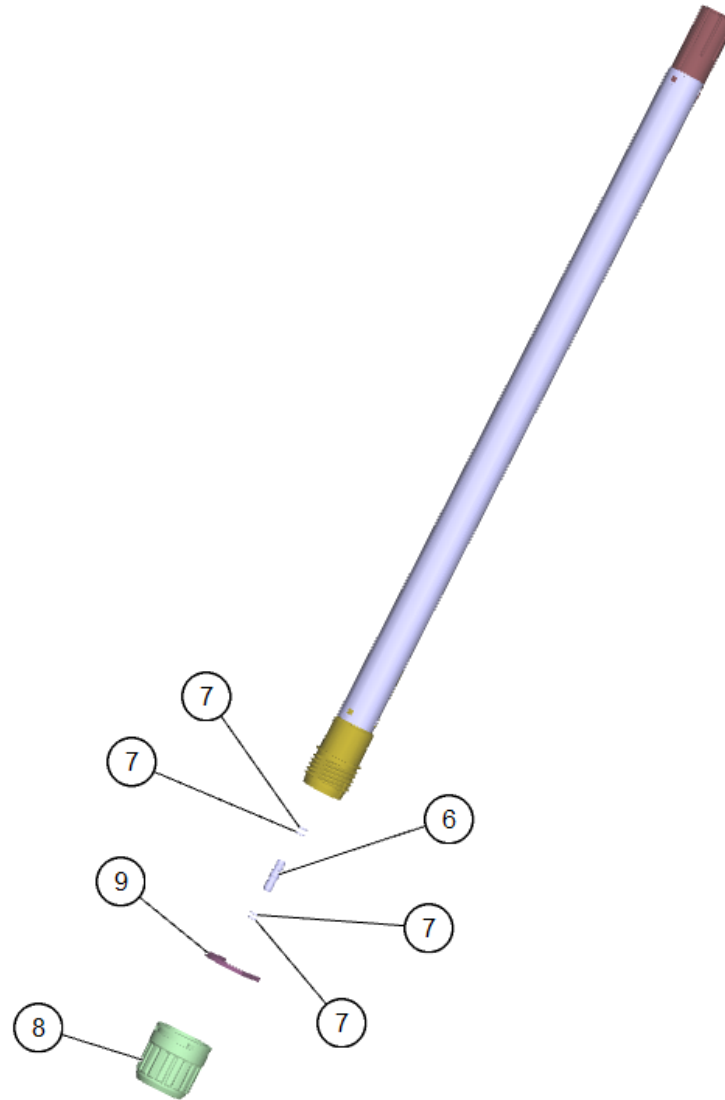

# 1 Suction tube complete packaged (4.025-004.0)

Home and Garden \ Spray extraction \ Puzzi 8/1 C with floor nozzle \*EU \ Accessories \ Set carpet nozzle complete 240mm \ Suction tube complete packaged

POS	Article no.	Description	Quantity	Unit
6	5.127-021.0	Extension	1	PC
7	6.363-574.0	O-Ring seal 6x1,2 - NBR 80	4	PC
8	5.310-000.0	Union nut	1	PC
9	5.031-029.0	Tension ring	1	PC