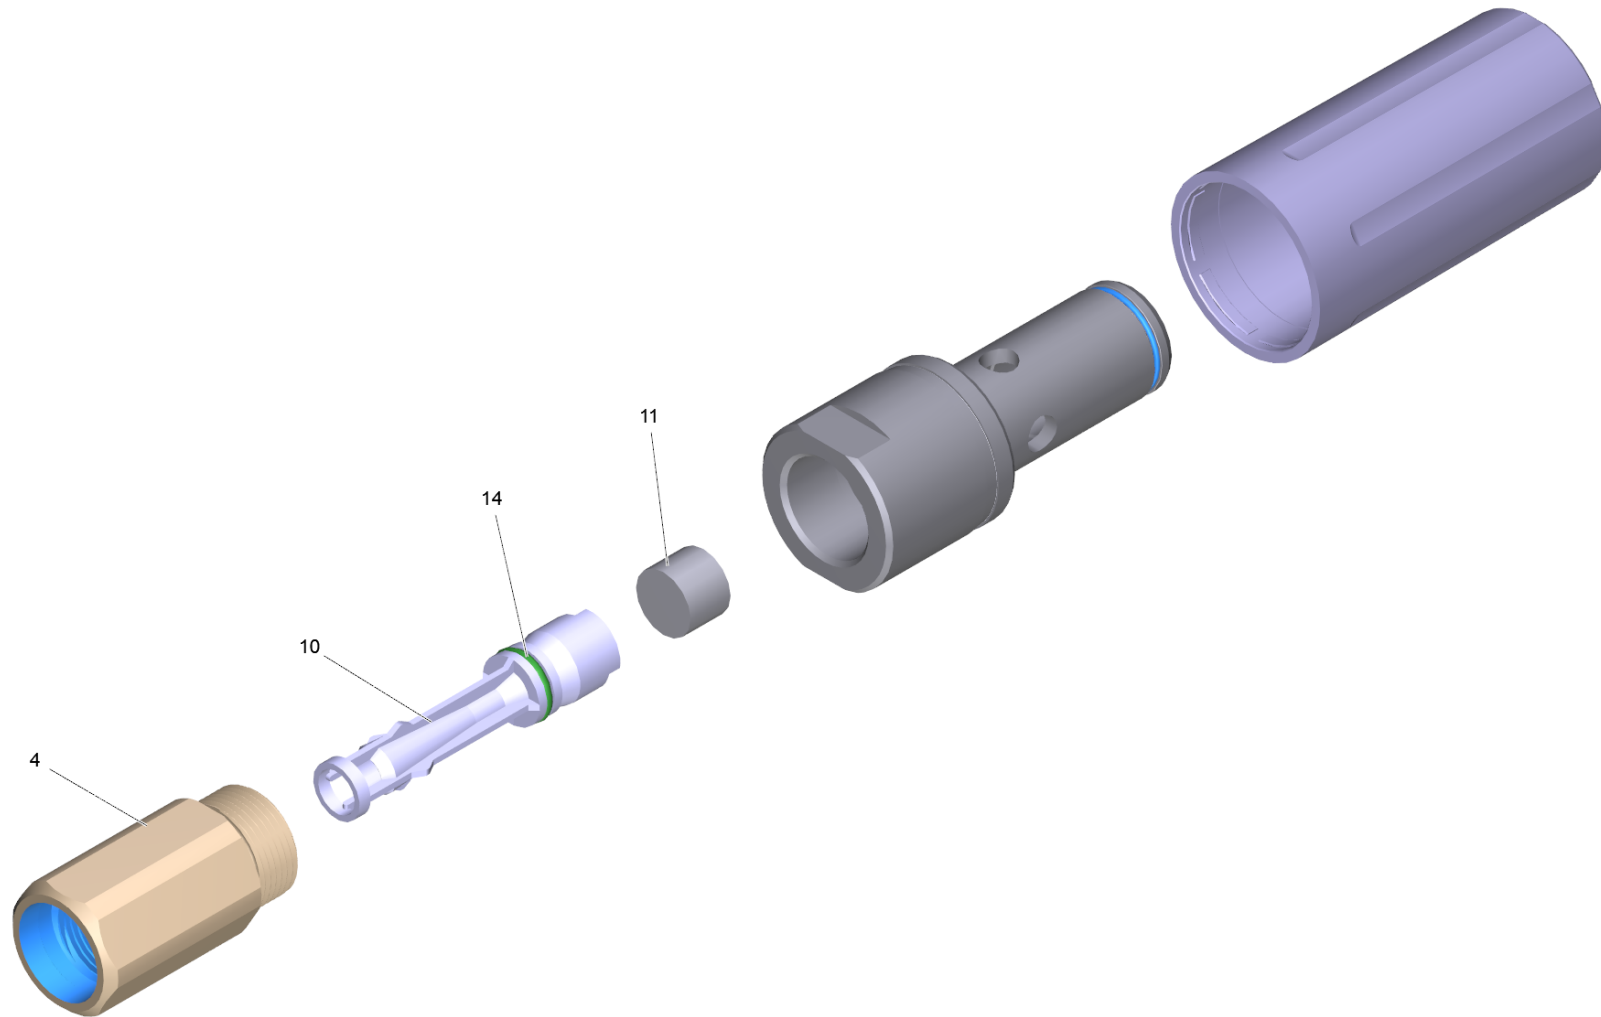

# 1 Foam nozzle \*J (4.767-158.0)

Professional \ High pressure cleaner hotwater \ Accessories \ Easy Foam Set \ Spare parts list set Inno + Easy Foam \ Foam nozzle \ Foam nozzle \*J

## 1 Foam nozzle \*J (4.767-158.0)

Professional \ High pressure cleaner hotwater \ Accessories \ Easy Foam Set \ Spare parts list set Inno + Easy Foam \ Foam nozzle \ Foam nozzle \*J

POS	Article no.	Description	Quantity	Unit
4	5.108-239.0	Turned part	1.000	ST
10	6.415-525.0	Venturi nozzle	1.000	ST
11	6.414-356.0	Wire mesh	1.000	ST
14	6.365-000.0	O-Ring seal 12,0 x 2,0 EPDM	1.000	ST