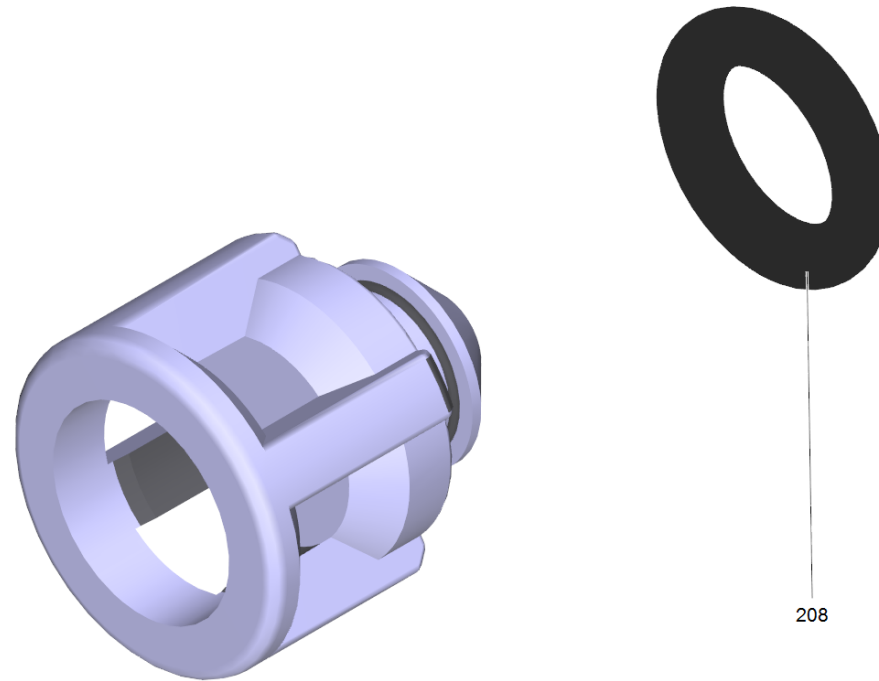

30 Valve pin complete (4.584-022.0)

Professional \ High pressure cleaner hotwater \ Electric motor \ HDS 5/15 UX *EU \ Spare parts list HDS 5/15 UX *EU \ Motor pump HDS 5/15 \ Cylinder head complete \ Valve pin complete

208

30 Valve pin complete (4.584-022.0)

Professional \ High pressure cleaner hotwater \ Electric motor \ HDS 5/15 UX *EU \ Spare parts list HDS 5/15 UX *EU \ Motor pump HDS 5/15 \ Cylinder head complete \ Valve pin complete

POS	Article no.	Description	Quantity	Unit
208	6.363-613.0	O-Ring seal 4 x 2 -NBR90	1.000	ST