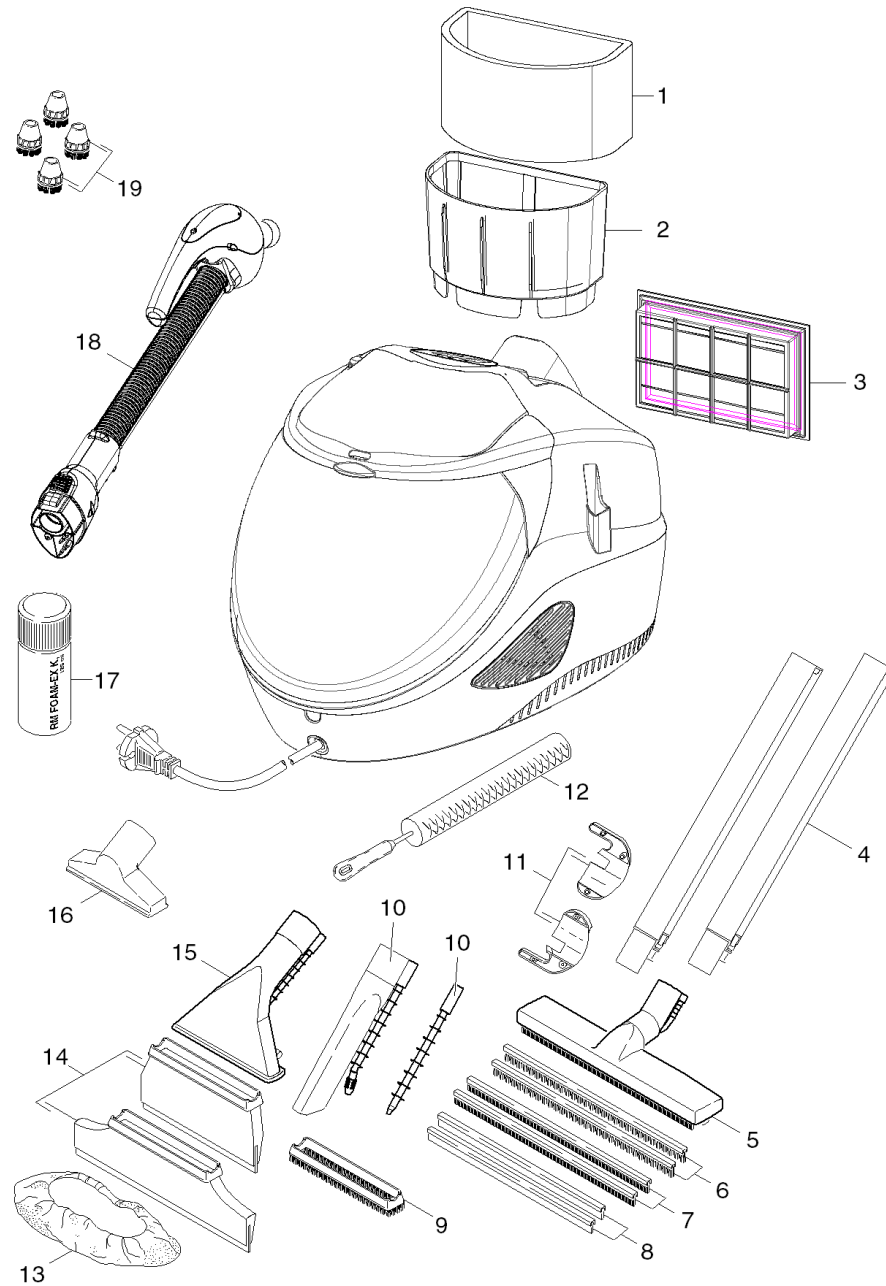

# Short spare parts list

Home and Garden \ Steamer \ SV 1902 \*EU \ Short spare parts list

## Short spare parts list

Home and Garden \ Steamer \ SV 1902 \*EU \ Short spare parts list

**KÄRCHER**

POS	Article no.	Description	Quantity	Unit
11	6.402-036.0	Bracket for replacement SV1802/1902	1.000	ST
9	6.402-041.0	Brush-corona SV 1802/1902	1.000	ST
12	6.402-043.0	Brush pipe cleaning replacement SV	1.000	ST
3	2.860-229.0	Filter /Hepa SV	1.000	ST
2	6.402-029.0	Filter cartridge replacement SV	1.000	ST
1	6.402-024.0	Filter foam replacement SV	1.000	ST
5	6.402-034.0	Floor tool only for replacement SV1802/1	1.000	ST
15	6.402-040.0	Housing hand nozzle upholstery nozzle	1.000	ST
13	2.863-270.0	Microfibre covers for hand nozzle	1.000	ST
10	6.402-044.0	Point jet nozzle SV 1802/1902	1.000	ST
17	6.295-873.0	RM FoamStop neutrally 125ml	1.000	ST
19	2.860-231.0	Set brushes SV	4.000	ST
14	6.402-042.0	Set rubber lip hand nozzle SV 1802/1902	1.000	ST
18	6.402-185.0	Steam hose replacement new SV1802/1902	1.000	ST
6	6.402-037.0	Strip set brush lamellas SV1802/1902	1.000	ST
8	6.402-039.0	Strip set hard rubber SV1802/1902	1.000	ST
7	6.402-038.0	Strip set rubber SV1802/1902	1.000	ST
4	6.402-035.0	Suction tube SV1802/1902 n.f.Ersatz	2.000	ST
16	6.905-998.0	Upholstery nozzle complete NW35	1.000	ST