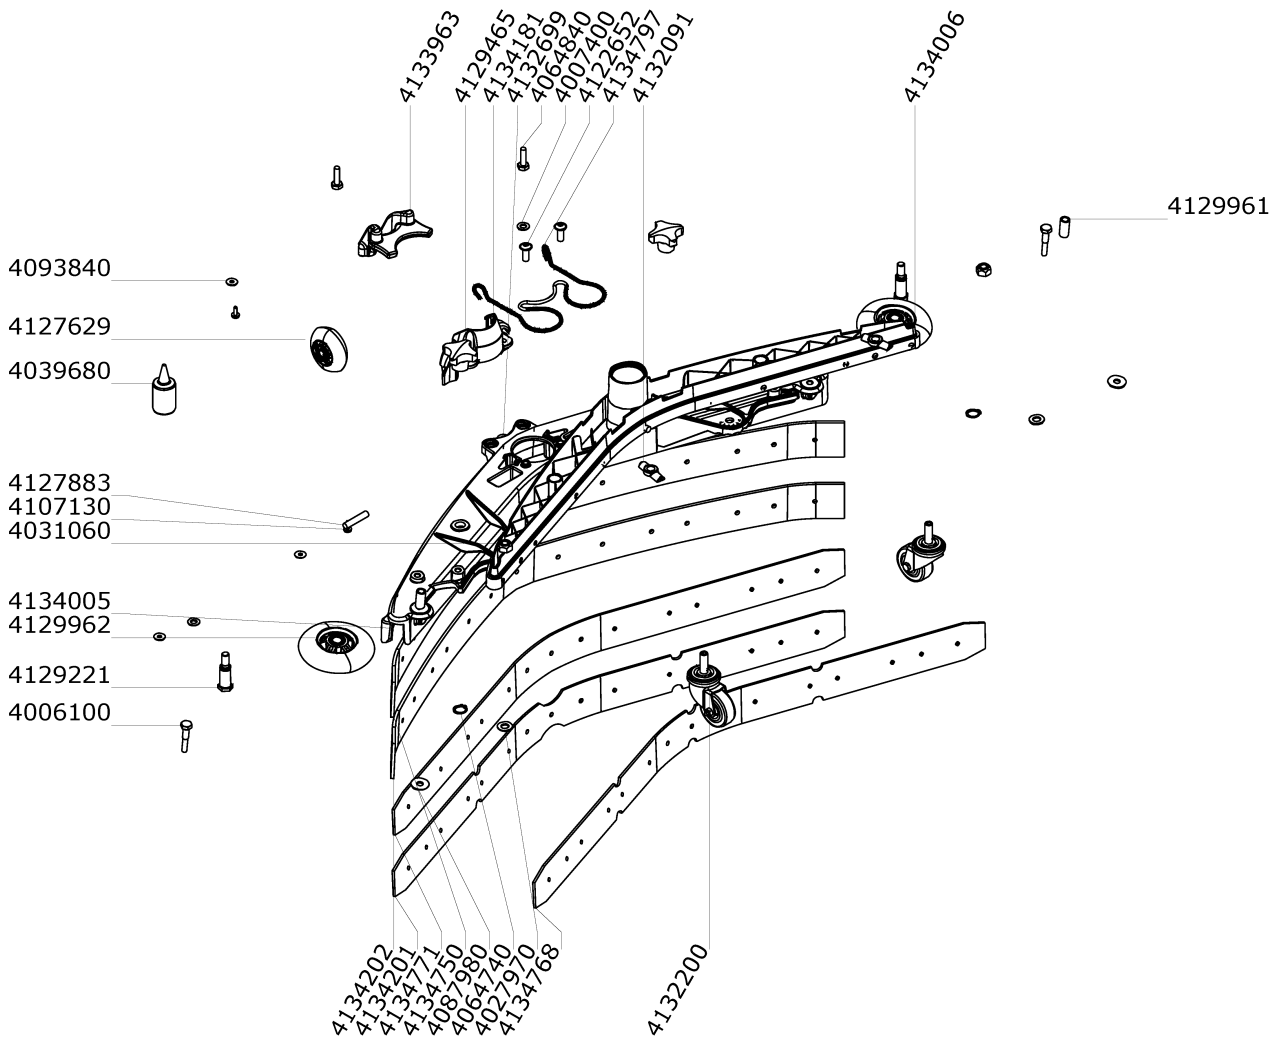

Squeegee compl 820 mm (4134004)