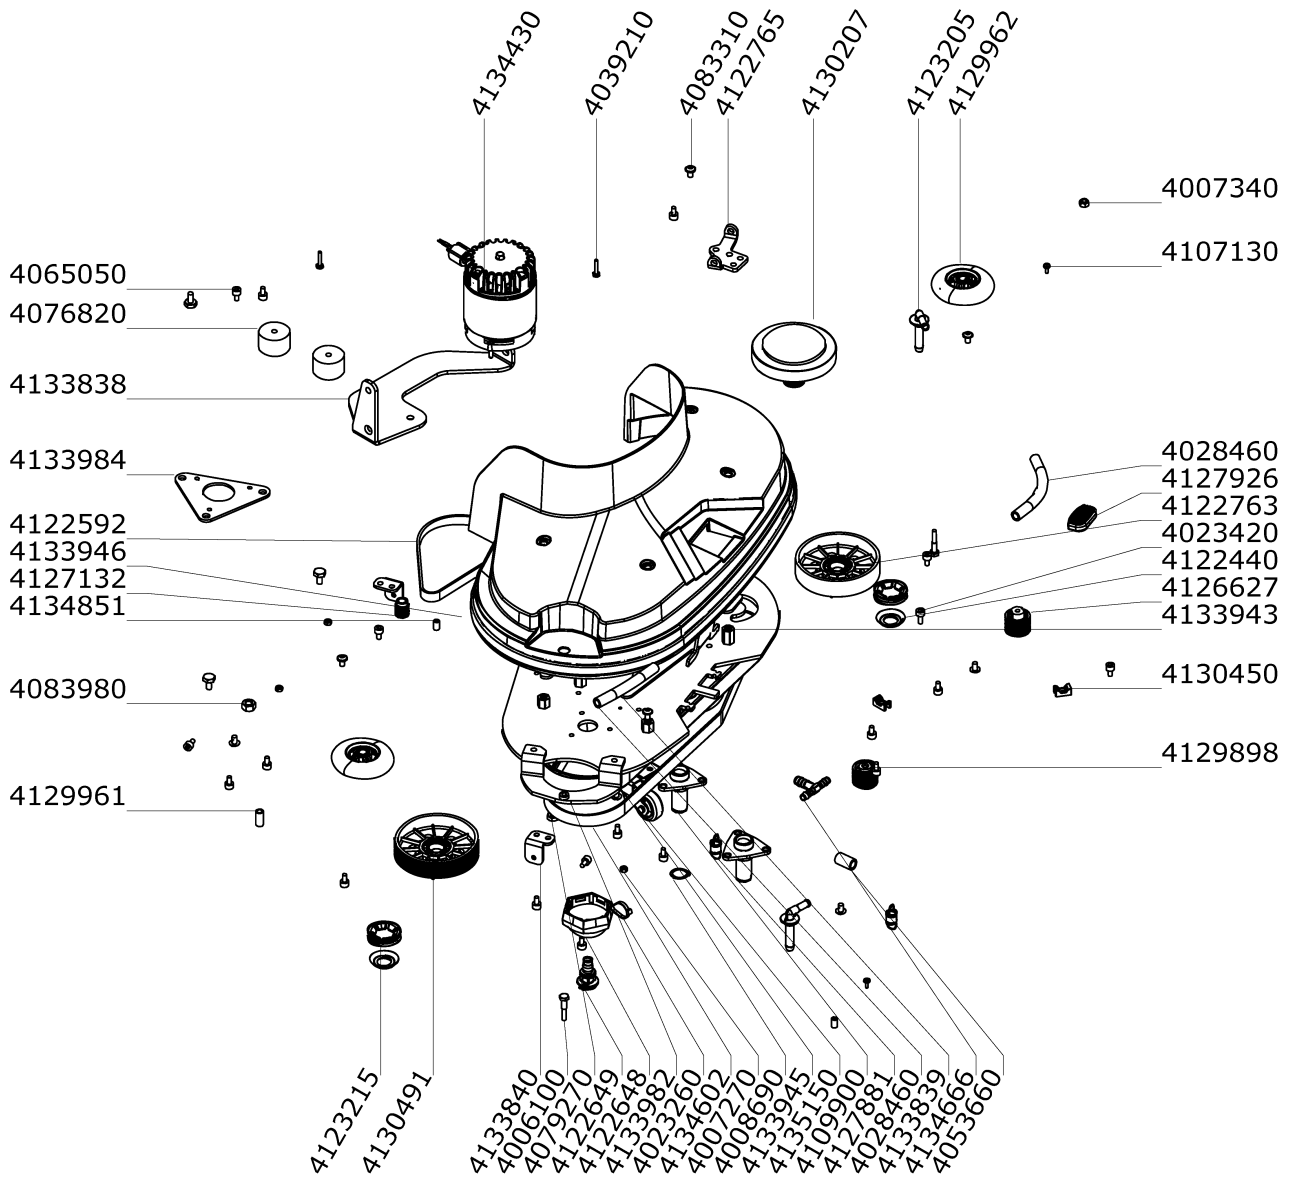

Brush drive DD 65 (4135544)