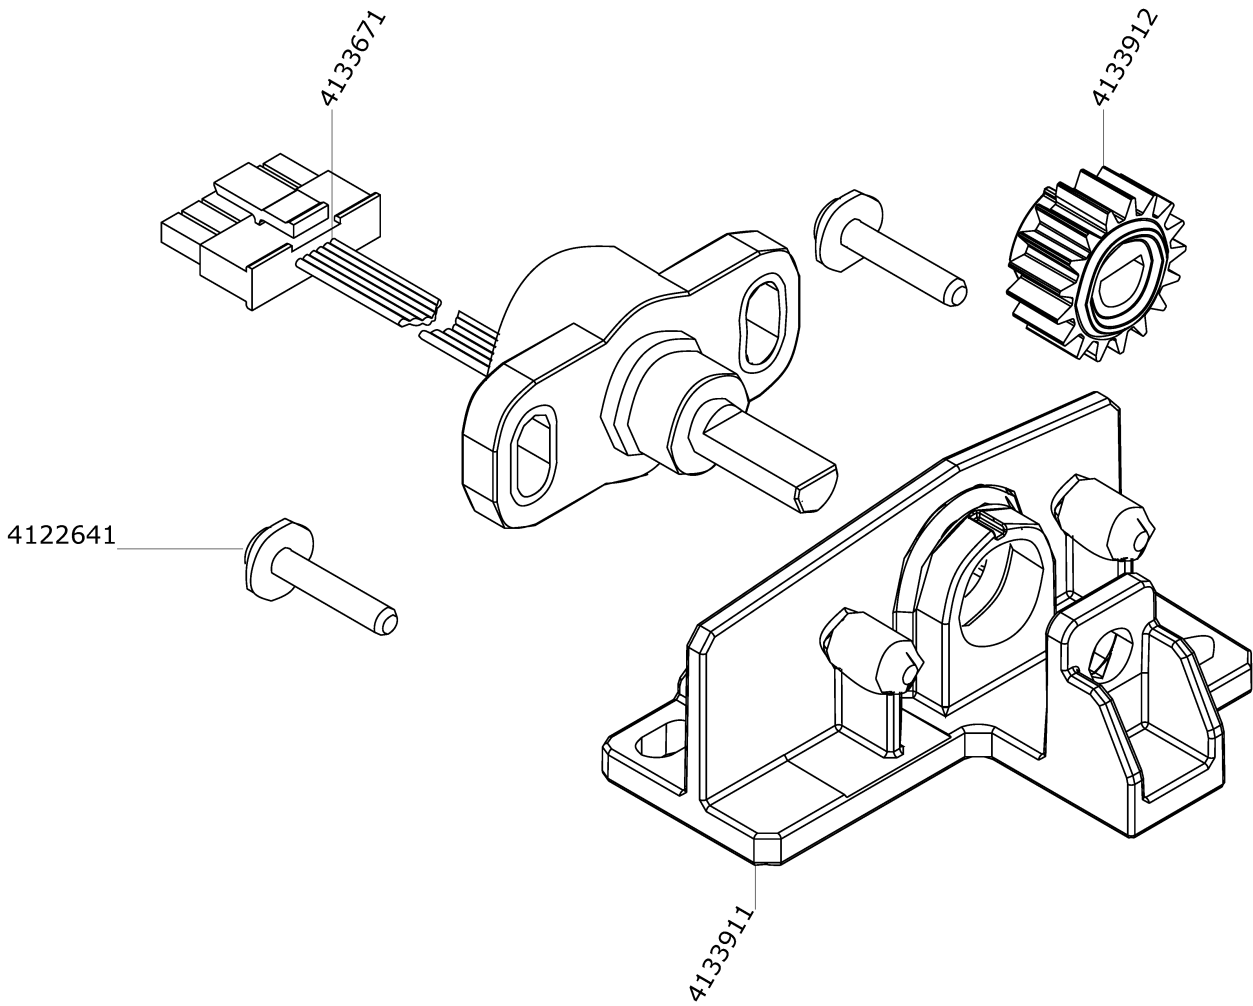

Handle (Handle)

Article no.	Description	Quantity	Unit	used for
4133690	Handle	1	PC	
4134026	Cradle	2	PC	
4134368	Tension spring	2	PC	
4122641	Screw delta PT Torx 40x16	8	PC	
Support compl	Support compl	2	PC	ECO Basic / ECO Standard
Hall sensor compl	Hall sensor compl	1	PC	PERF Standard
4135098	Control board set	1	PC	ECO Standard / PERF Standard
4134668	Control board set	1	PC	ECO Basic
7525082	ULTIMAXX IntelliTouch	1	PC	Option
4135188	Key compl Operator	1	PC	Operator
4135189	Key compl Poweruser	1	PC	Poweruser
4135209	Sealing strip 10x6	0,525	M	
4122829	Screw delta PT Torx 60x35	4	PC	
4135186	Switch compl	1	PC	

Support compl (Support compl)

Article no.	Description	Quantity	Unit
4134432	Support	1	PC
4134453	Wire harness "ECO"	1	PC
4134028	Holder	1	PC
4122641	Screw delta PT Torx 40x16	2	PC

Hall sensor compl (Hall sensor compl)

Article no.	Description	Quantity	Unit
4133911	Support	1	PC
4133912	Toothed wheel T17	1	PC
4133671	Hall sensor	1	PC
4122641	Screw delta PT Torx 40x16	2	PC

Key compl Operator (4135188)

Article no.	Description	Quantity	Unit
4121560	Key ring	1	PC