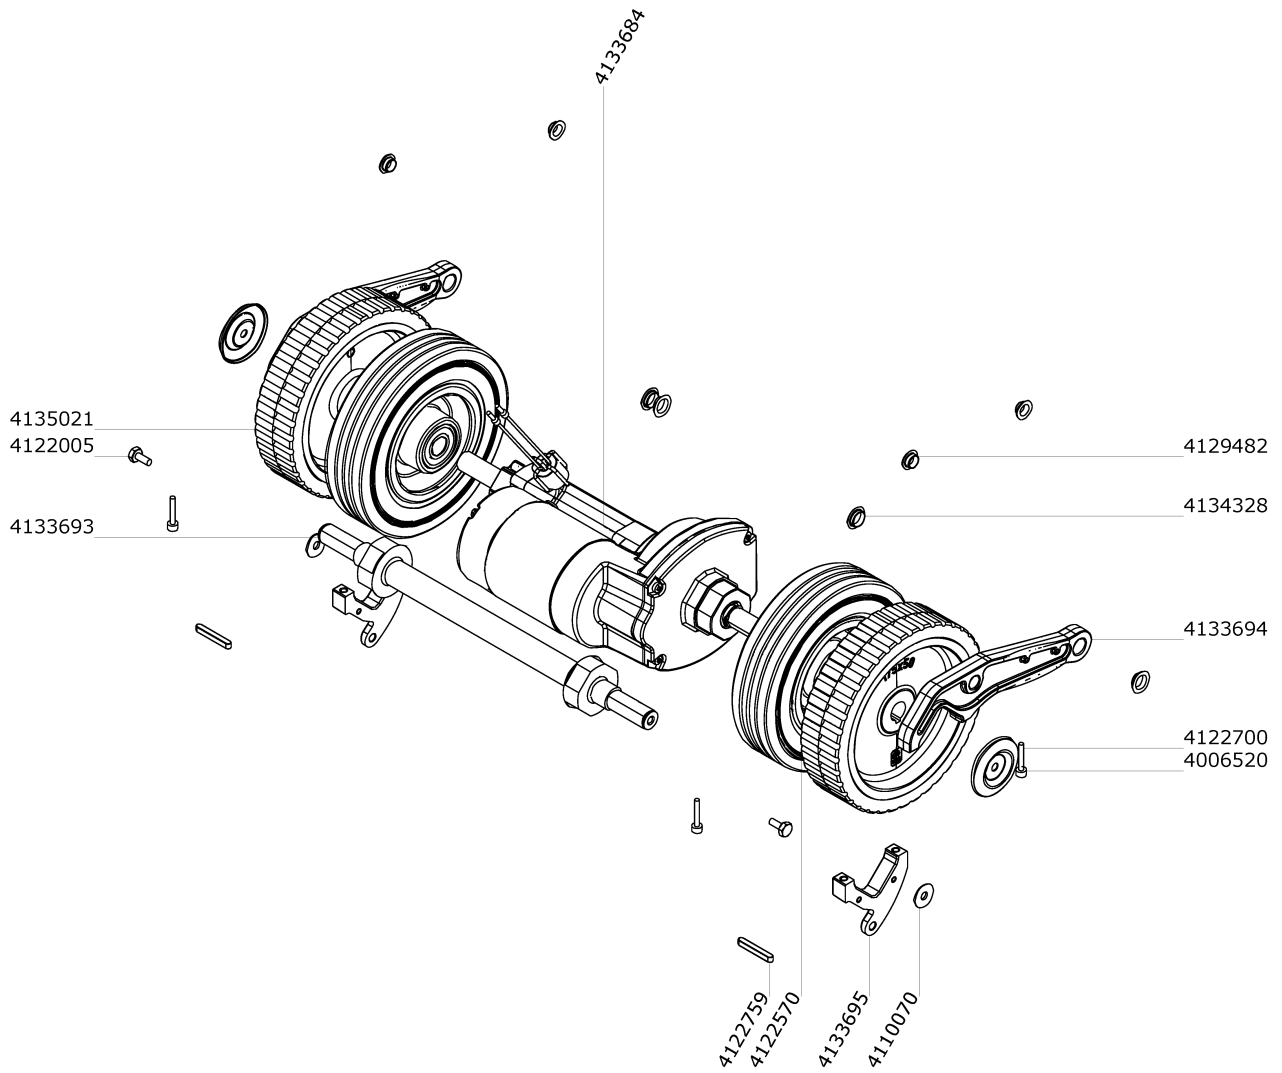

Wheel group (Wheel group Disc brushes)