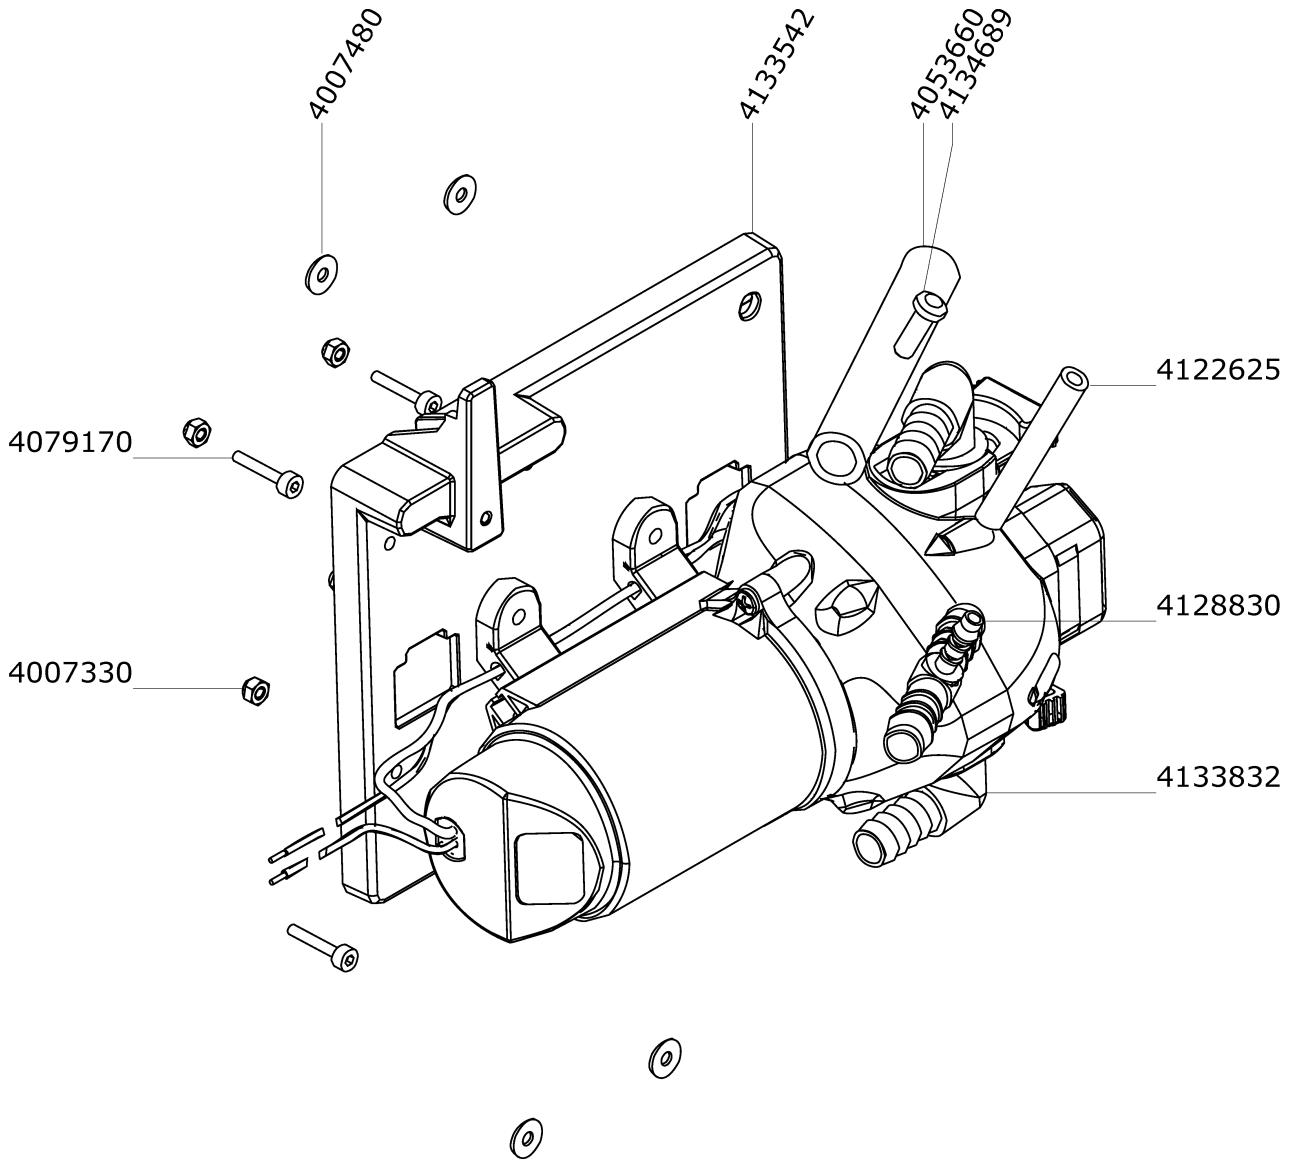

Valve set (4135363)

Valve set (4135363)

Article no.	Description	Quantity	Unit
4134009	Valve body	1	PC
4134199	Plug	1	PC
4126849	O-Ring 11x2	1	PC
4122887	O-Ring 23,47x2,62	1	PC
4122641	Screw delta PT Torx 40x16	1	PC