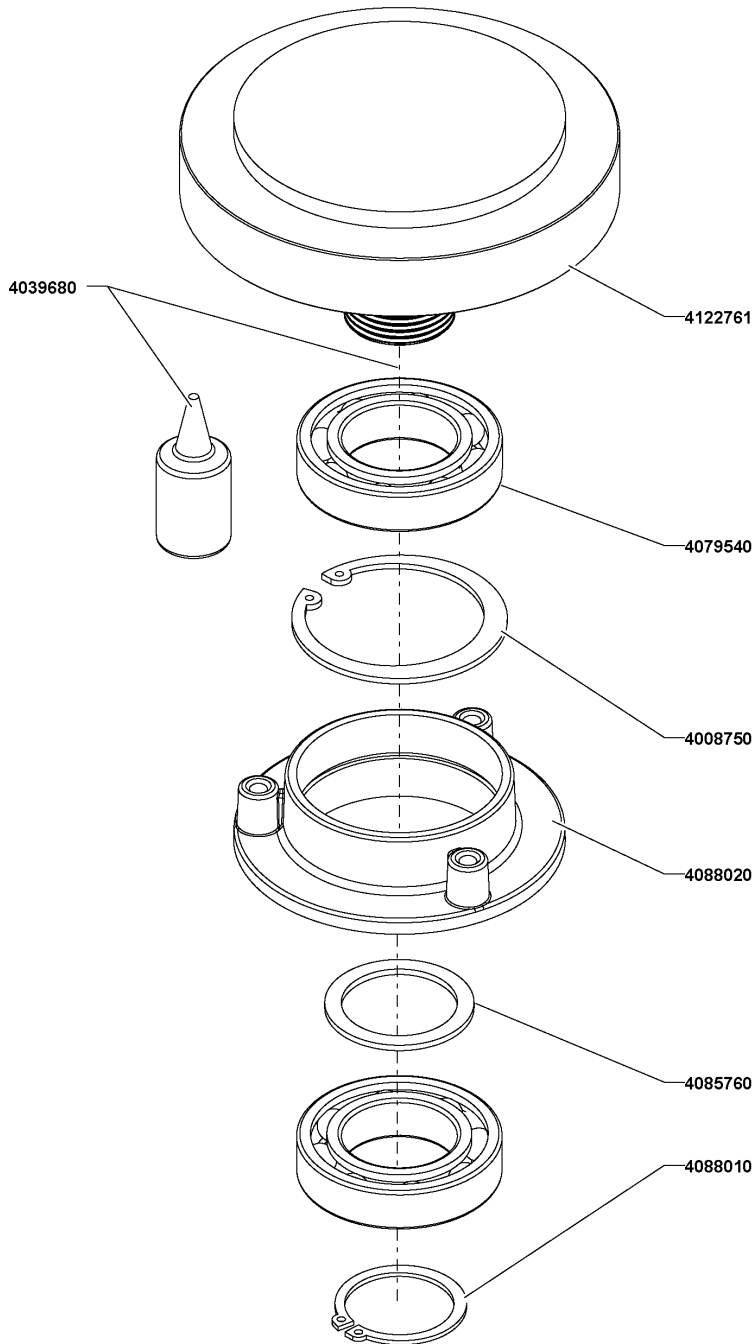

Brush drive DD 65 (4135544)

Brush drive DD 65 (4135544)

Article no.	Description	Quantity	Unit
4133943	Brush base plate	1	PC
4133838	Holder plate	1	PC
4076820	Buffer	2	PC
4079270	Hexagon screw M10x16	4	PC
4133984	Plate	1	PC
4065050	Socket head cap screw M8x12	22	PC
4134430	Motor 24V 750W	1	PC
4007270	Hexagon nut M6	3	PC
4127132	Poly-V pulley 7 PJ 22	1	PC
4083980	Hexagon nut M12 Left	1	PC
4122592	Poly-V-belt 7 EPJ 555	1	PC
4130207	Intermediate wheel set	1	PC
4039210	Hexagon screw M6x25	3	PC
4134602	Poly-V-belt 10 EPJ 1314	1	PC
4129898	Roll 40 compl	1	PC
4126627	Roll 40 compl	1	PC
4122765	Holder	1	PC
4023420	Socket head cap screw M8x16	1	PC
4109900	Support	2	PC
4123215	Gasket	2	PC
4122763	Flat belt pulley 133	1	PC
4130491	Poly-V pulley 133 DIN 7867	1	PC
4008690	Retaining ring 25 A	2	PC
4122440	Gasket	2	PC
4122649	Flanged bush spec	2	PC
4122648	Brush coupling	2	PC
4123205	Angle flange	2	PC
4134851	Bush 4,/9,25x15	2	PC
4130450	Clamp	2	PC
4107130	Thread form screw torx M5x12	2	PC
4134666	T-nipple 10-13-10	1	PC
4028460	Hose with wire 10-16 PVC	0,15	M
4028460	Hose with wire 10-16 PVC	0,15	M
4053660	Hose with wire 12-18 PVC	0,32	M

Brush drive DD 65 (4135544)

Article no.	Description	Quantity	Unit
4023260	Cable tie 200	2	PC
4133945	Cover	1	PC
4083310	Flange sock.head screw M8x12	8	PC
4135150	Roller unit	1	PC
4133840	Holder	2	PC
4133839	Plate	1	PC
4127881	Tension spring	2	PC
4127926	Cover	1	PC
4133946	Brush cover	1	PC
4129962	Wheel 100-24 compl	2	PC
4129961	Bush 8,1-12x25,5	2	PC
4006100	Hexagon screw M8x40-22	2	PC
4007340	Self-locking nut M8	1	PC
4133982	Holder	1	PC