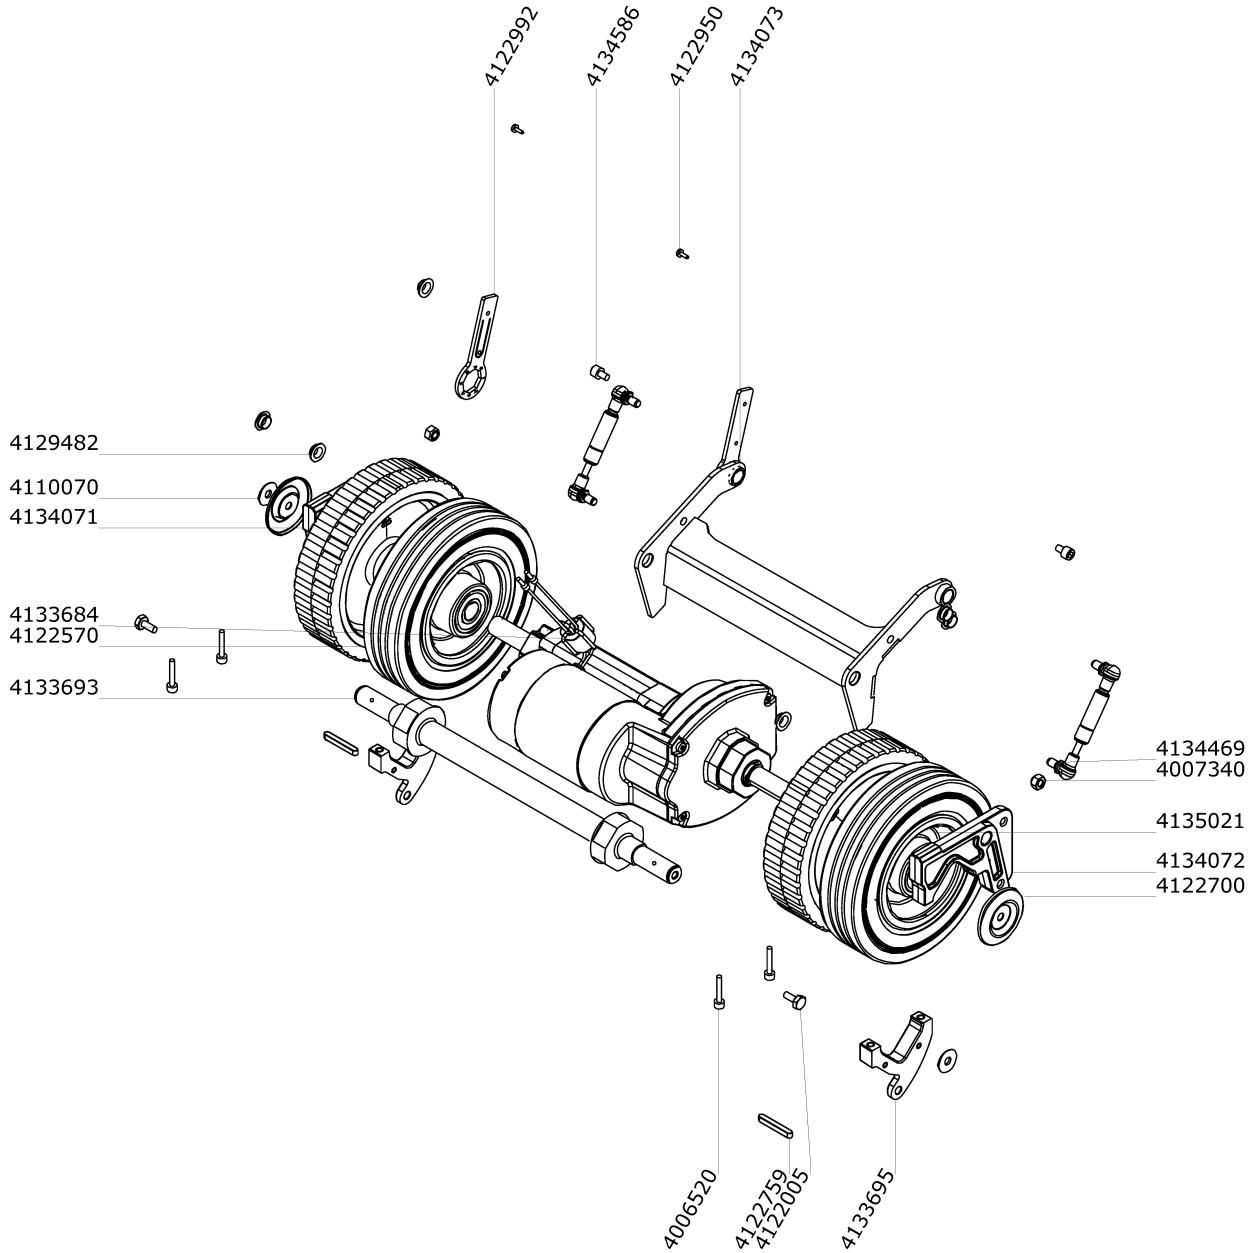

Wheel group (Wheel group Roller brushes)