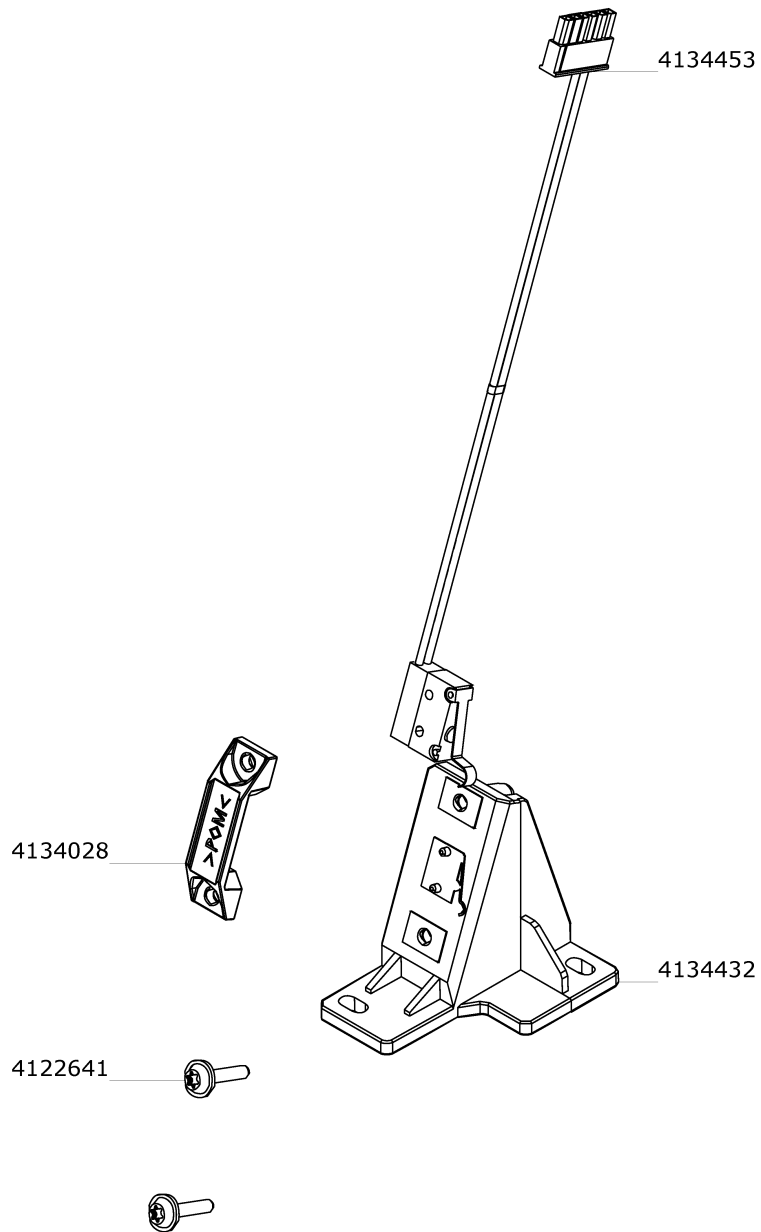

Handle (Handle)

Article no.	Description	Quantity	Unit	used for
4133690	Handle	1	PC	
4134026	Cradle	2	PC	
4134368	Tension spring	2	PC	
4122641	Screw delta PT Torx 40x16	8	PC	
Support compl	Support compl	2	PC	ECO Basic / ECO Standard
Hall sensor compl	Hall sensor compl	1	PC	PERF Standard
4135098	Control board set	1	PC	ECO Standard / PERF Standard
4134668	Control board set	1	PC	ECO Basic
7525082	ULTIMAXX IntelliTouch	1	PC	Option
4135188	Key compl Operator	1	PC	Operator
4135189	Key compl Poweruser	1	PC	Poweruser
4135209	Sealing strip 10x6	0,525	M	
4122829	Screw delta PT Torx 60x35	4	PC	
4135186	Switch compl	1	PC	

Article no.	Description	Quantity	Unit
4133911	Support	1	PC
4133912	Toothed wheel T17	1	PC
4133671	Hall sensor	1	PC
4122641	Screw delta PT Torx 40x16	2	PC

Key compl Operator (4135188)

Article no.	Description	Quantity	Unit
4121560	Key ring	1	PC

Key compl Poweruser (4135189)

Article no.	Description	Quantity	Unit
4121560	Key ring	1	PC

Upper part (Upper part)

Article no.	Description	Quantity	Unit
4133661	Tank cover	1	PC
Suction plate	Suction plate	1	PC
4134360	Membrane	1	PC
4133935	Handle	1	PC
4122655	Screw delta PT Torx 50x16	2	PC
4133917	Hose spec	1	PC
4134591	Splash guard	1	PC
4019900	Retaining rivet 5x12	4	PC