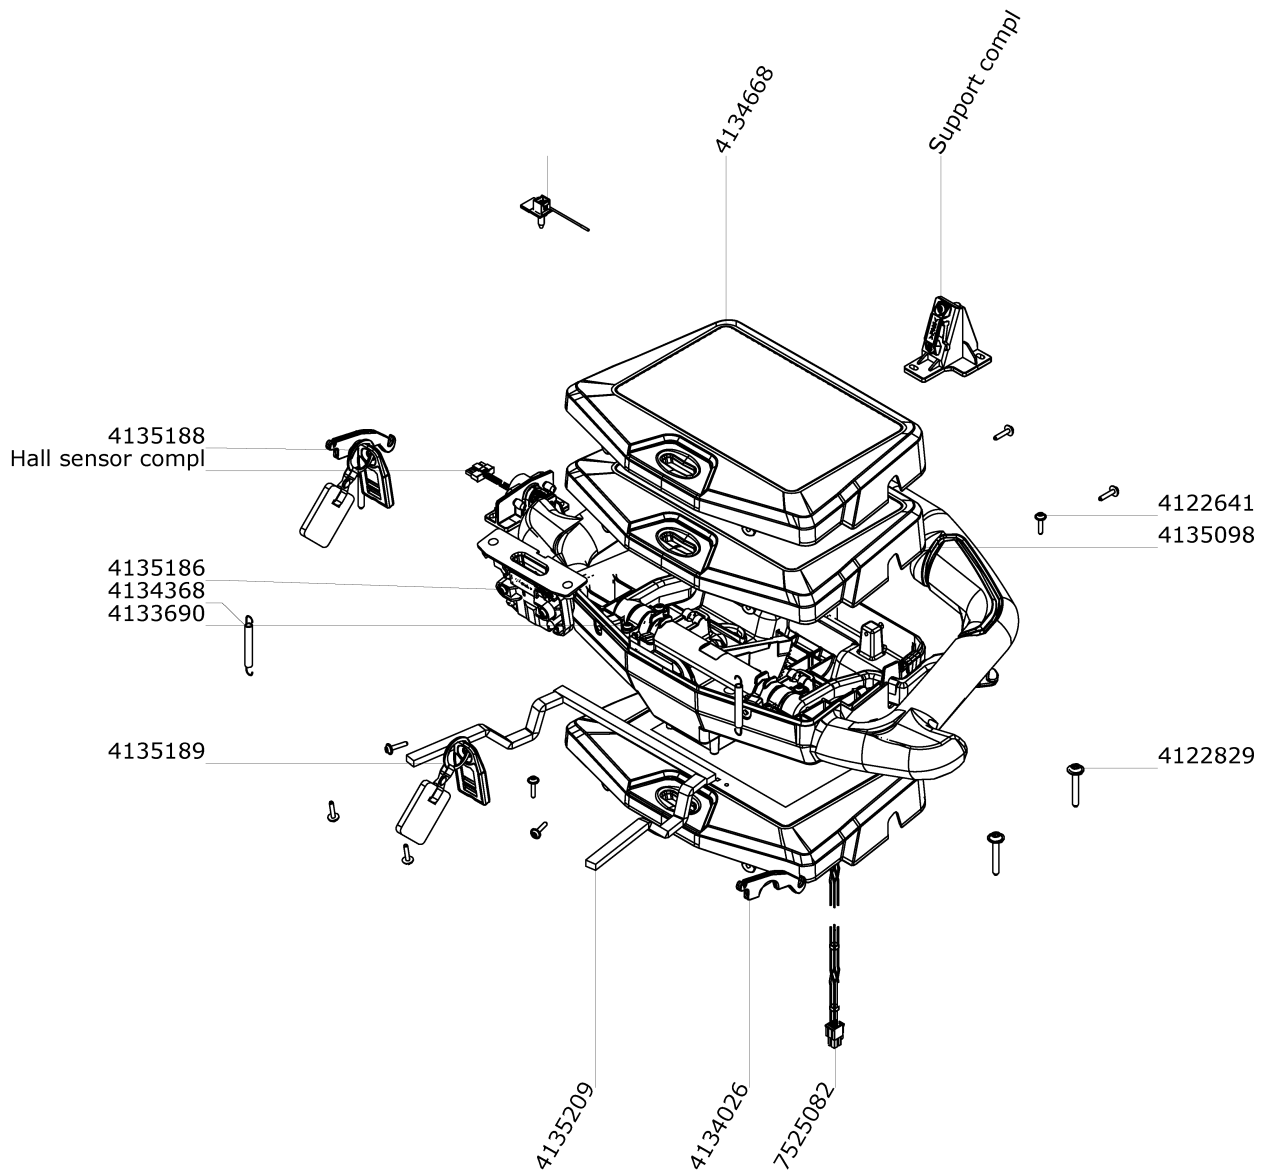

Handle (Handle)

Article no.	Description	Quantity	Unit	used for
4133690	Handle	1	PC	
4134026	Cradle	2	PC	
4134368	Tension spring	2	PC	
4122641	Screw delta PT Torx 40x16	8	PC	
Support compl	Support compl	2	PC	ECO Basic / ECO Standard
Hall sensor compl	Hall sensor compl	1	PC	PERF Standard
4135098	Control board set	1	PC	ECO Standard / PERF Standard
4134668	Control board set	1	PC	ECO Basic
7525082	ULTIMAXX IntelliTouch	1	PC	Option
4135188	Key compl Operator	1	PC	Operator
4135189	Key compl Poweruser	1	PC	Poweruser
4135209	Sealing strip 10x6	0,525	M	
4122829	Screw delta PT Torx 60x35	4	PC	
4135186	Switch compl	1	PC	

Article no.	Description	Quantity	Unit
4133911	Support	1	PC
4133912	Toothed wheel T17	1	PC
4133671	Hall sensor	1	PC
4122641	Screw delta PT Torx 40x16	2	PC

Key compl Operator (4135188)

Article no.	Description	Quantity	Unit
4121560	Key ring	1	PC