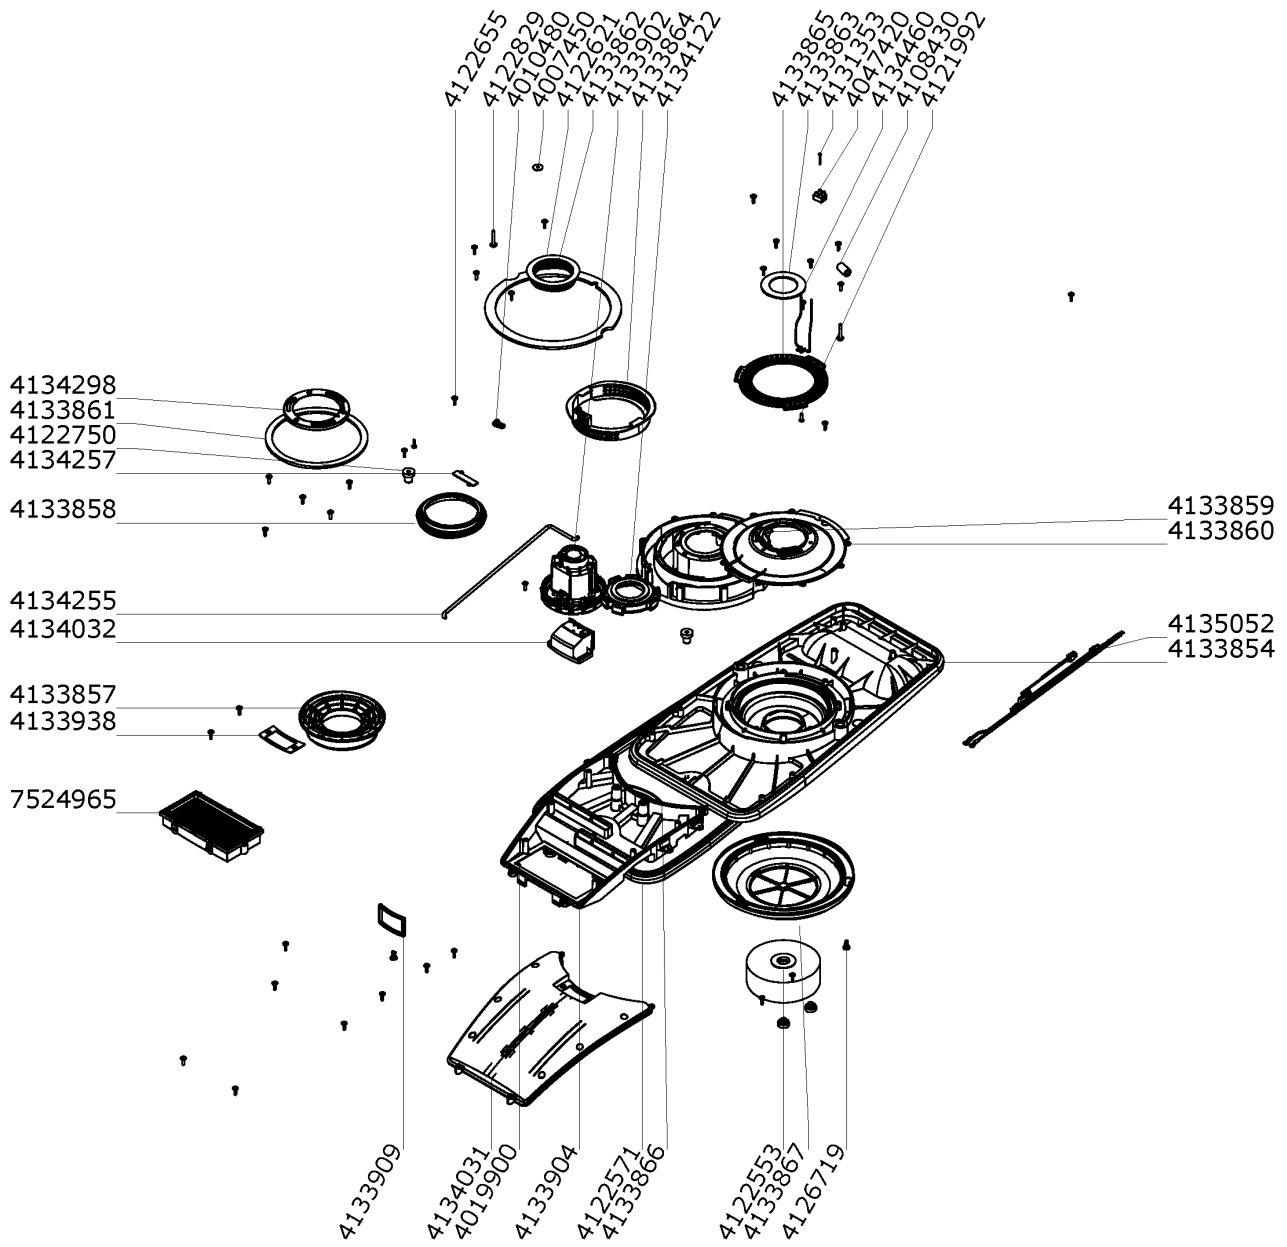

Suction plate (Suction plate)