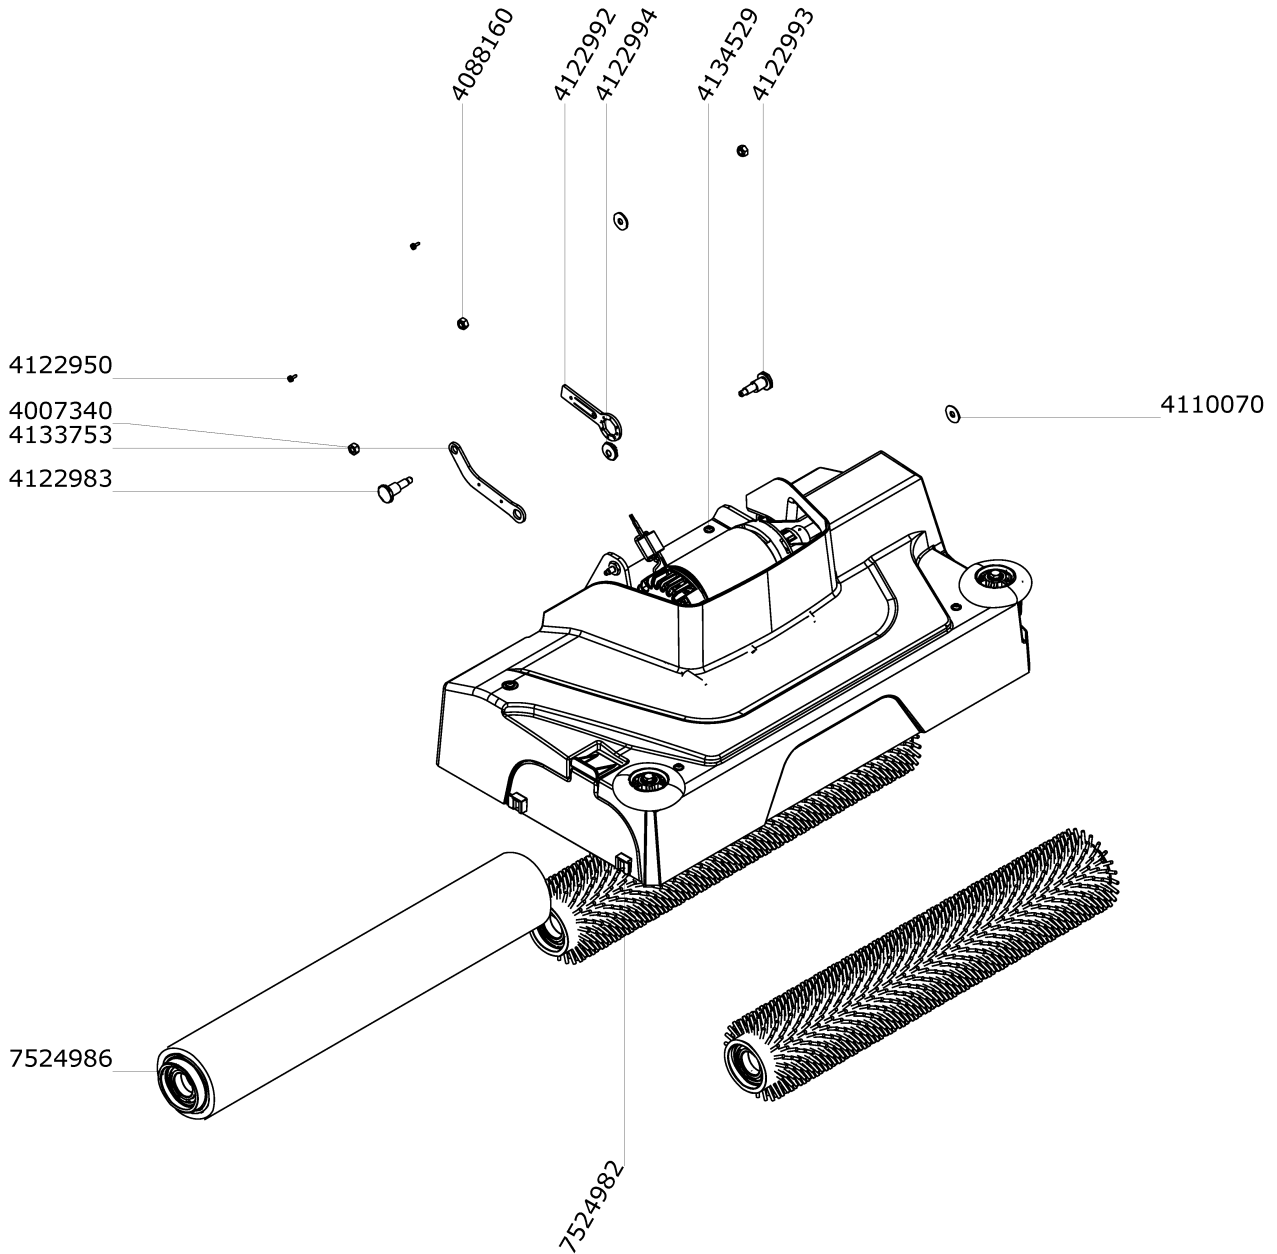

Rollerbrush unit RB 65 (Rollerbrush unit RB 65)