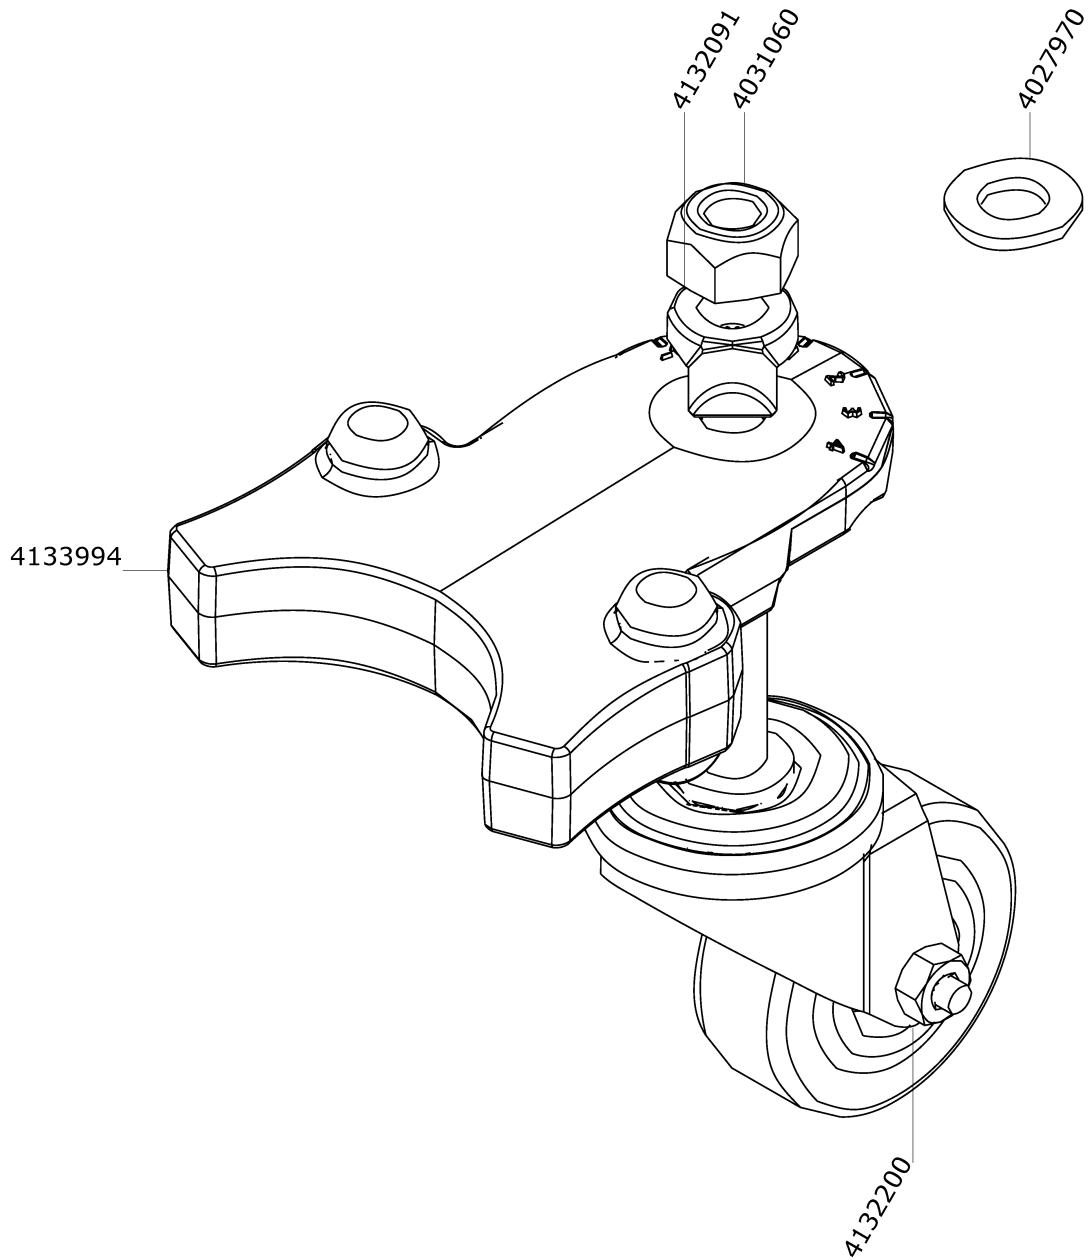

Squeegee compl 820 mm (4134004)

Squeegee compl 820 mm (4134004)

Article no.	Description	Quantity	Unit	used for
4134005	Squeegee body	1	PC	
4134006	Clamping part	1	PC	
4134201	Blade 56/3x875	1	PC	Standard
4134202	Blade 56/4x930	1	PC	Standard
4134768	Blade 56/3x875	1	PC	Option
4134771	Blade 56/3x875	1	PC	Option
4134750	Blade 56/4x930	1	PC	Option Rubber red / Gummi rot
4133963	Adapter	1	PC	
4127883	Bolt 8x40	1	PC	
4127629	Wheel 64/24 compl	1	PC	
4132091	Locking bolt	2	PC	
4132200	Castor compl 50/20	2	PC	
4129962	Wheel 100/24 compl	2	PC	
4087980	Washer 8,4/24x2	2	PC	
4129961	Bush 8,1/12x25,5	2	PC	
4006100	Hexagon screw M8x40/22	2	PC	
4027970	Washer 10,5/20x2	2	PC	
4031060	Self-locking nut M10	2	PC	
4132699	Washer 5,3/15x1.2	2	PC	
4093840	Washer 5,3/15x1,2	2	PC	
4107130	Thread form screw torx M5x12	2	PC	
4007400	Washer 8,4/16x1,6	2	PC	
4064840	Hexagon screw M8x25	2	PC	
4129221	Hexagon screw M10 spec	2	PC	
4064740	Retaining ring 15 A	2	PC	
4129465	Star knob M10	2	PC	
4134797	Wire spring	1	PC	
4134181	Holder	1	PC	
4122652	Flange sock.head screw M8x20	2	PC	
4039680	Lubricant synsetral 53B 1000gr	1	PC	
Option Castor	Option Castor			Option