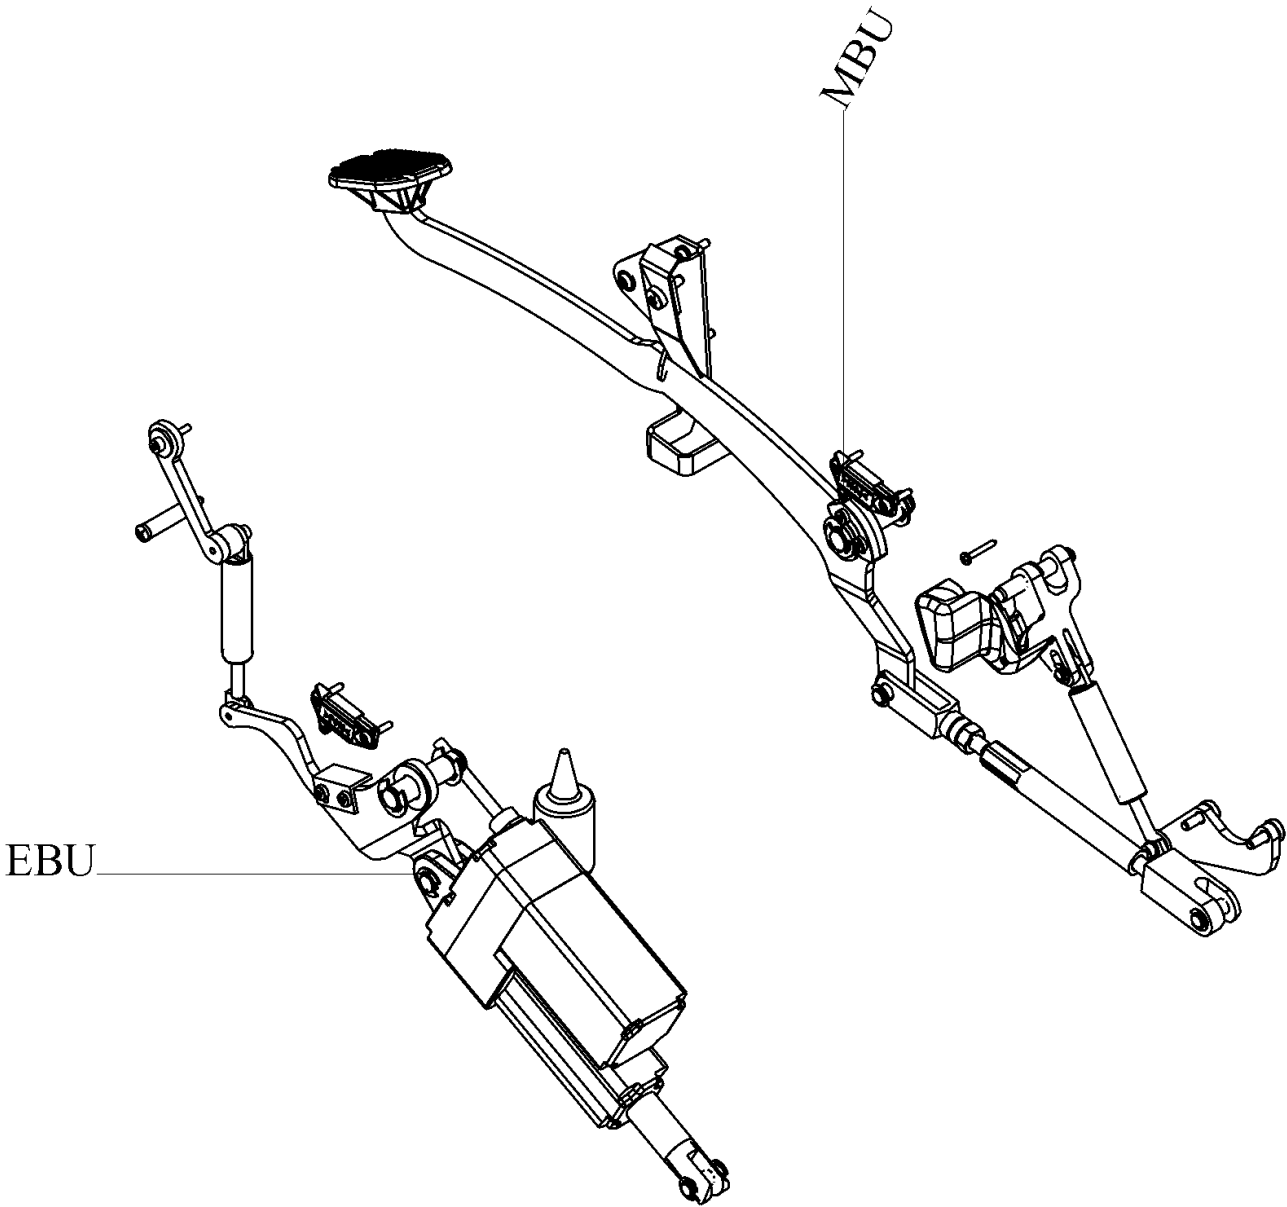

Tool lowering unit (Tool lowering)