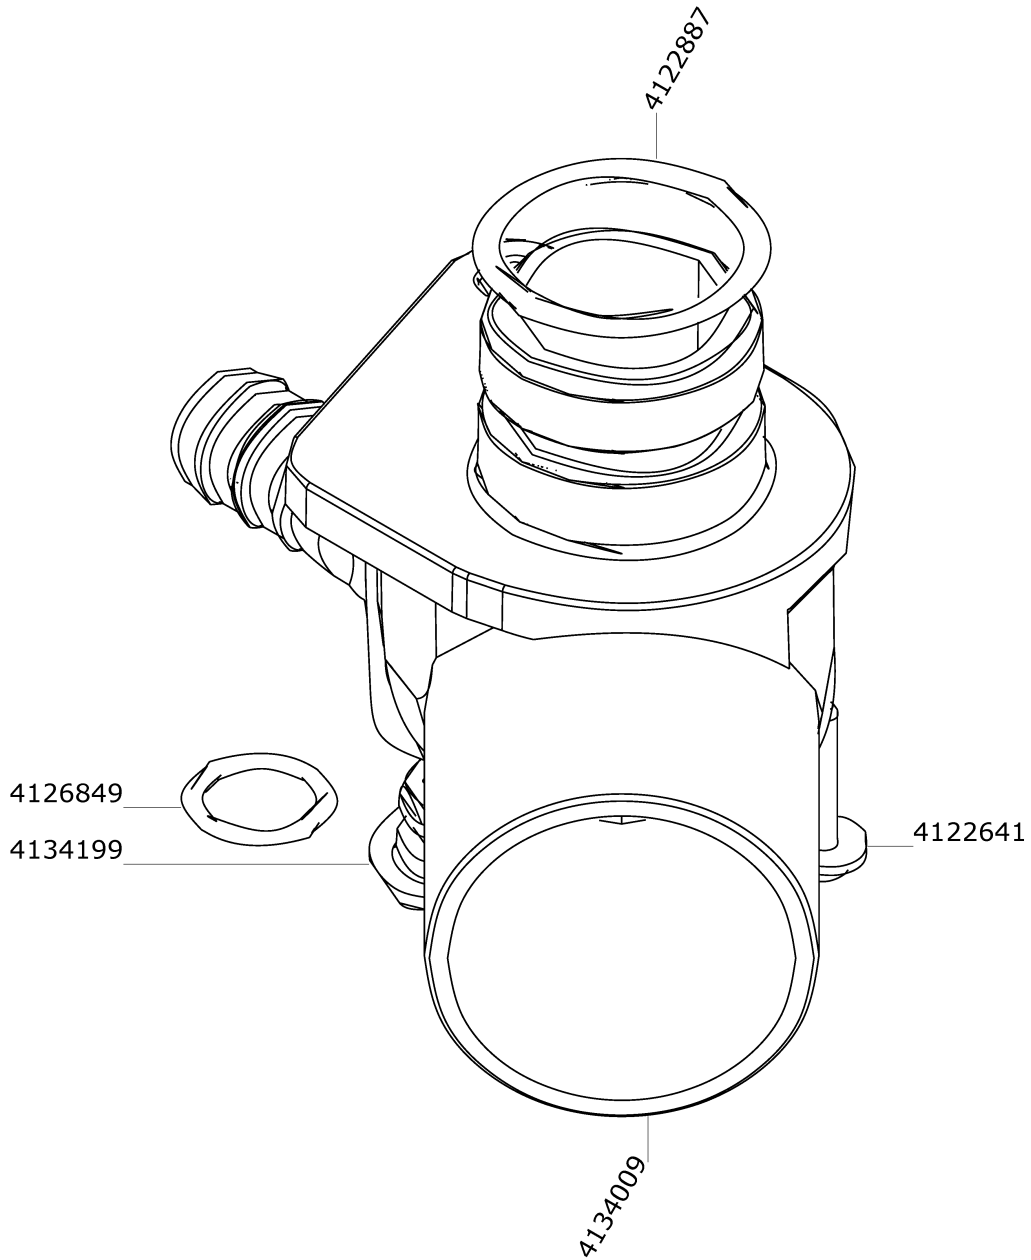

Valve set (4135363)