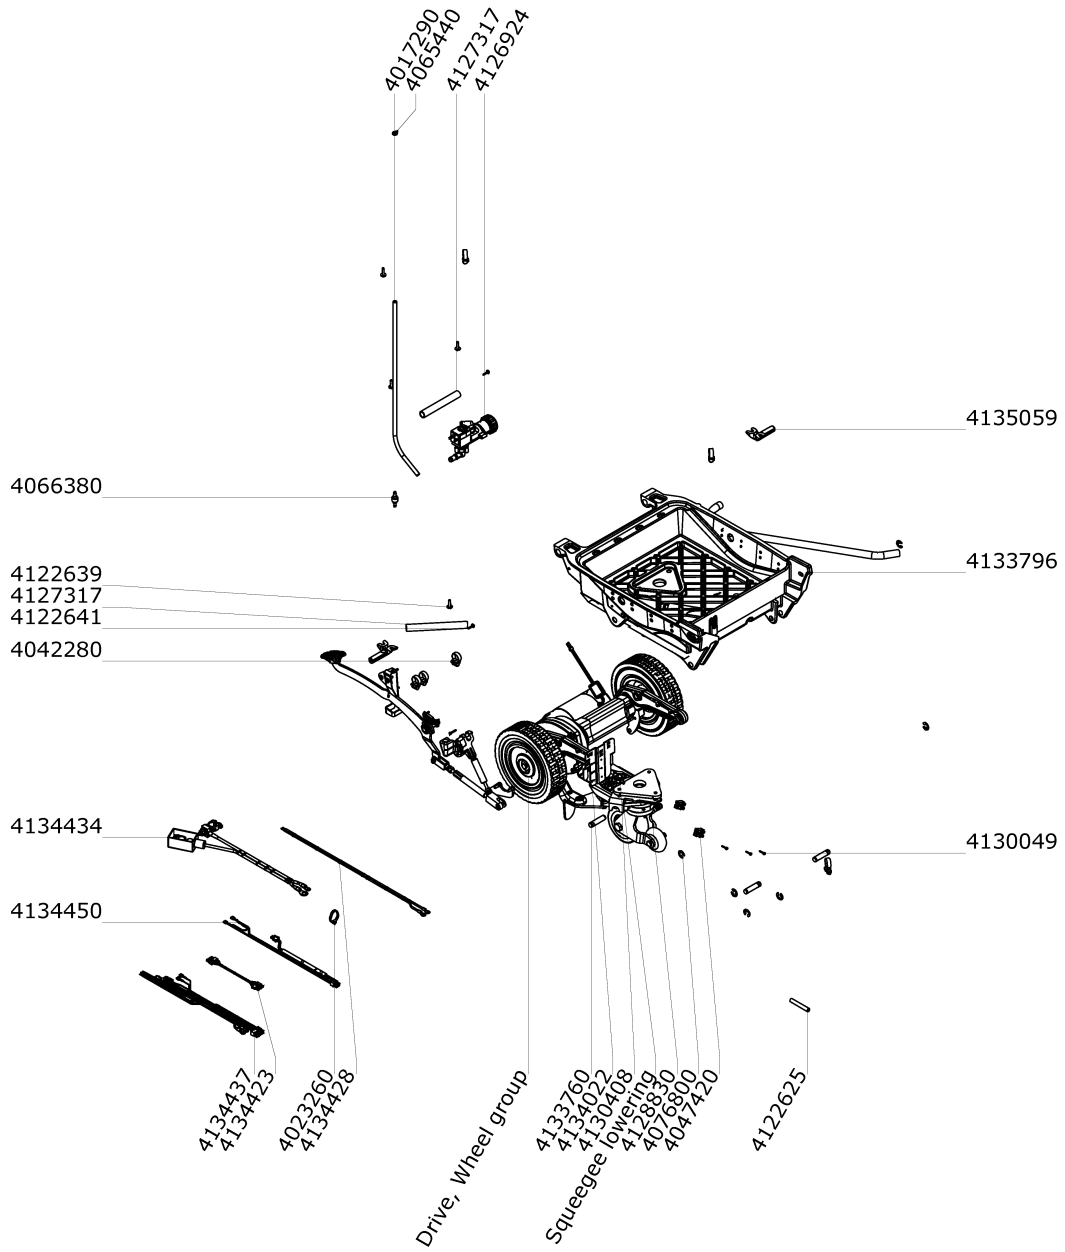

Article no.	Description	Quantity	Unit
4133911	Support	1	PC
4133912	Toothed wheel T17	1	PC
4133671	Hall sensor	1	PC
4122641	Screw delta PT Torx 40x16	2	PC

Key compl Operator (4135188)

Article no.	Description	Quantity	Unit
4121560	Key ring	1	PC

Lower part (Lower part)

Lower part (Lower part)

Article no.	Description	Quantity	Unit
Squeegee lowering	Squeegee lowering mechanism		
Drive, Wheel group	Drive, Wheel group		
Tool lowering	Tool lowering unit		
4133796	Chassis	1	PC
4133760	Bolt	3	PC
4122641	Screw delta PT Torx 40x16	2	PC
4076800	Retaining washer 10	6	PC
4122639	Screw delta PT Torx 60x20	4	PC
4126924	Magnetic valve 24V compl	1	PC
4134022	Plate	1	PC
4130408	Connection bloc 2-ways 6 mm ²	1	PC
4047420	Connection bloc 2-ways 2,5 mm ²	2	PC
4130049	Thread form screw torx M3x16	3	PC
4135059	Bracket	2	PC
4128830	T-nipple 12-6-12	1	PC
4042280	Hose clamp 12-22	6	PC
4127317	Hose with wire 13/17,2 PVC	0,12	M
4127317	Hose with wire 13/17,2 PVC	0,6	M
4127317	Hose with wire 13/17,2 PVC	0,15	M
4017290	Hose 6/9 PVC	1	M
4066380	Check valve	1	PC
4065440	Cable tie 100	1	PC
4122625	Hose 5/9 PVC	1,9	M
4134437	Wire harness	1	PC
4134434	Wire harness	1	PC
4134428	Wire harness "Drive-Electronics"	1	PC
4134423	Wire harness "Intellidose"	1	PC
4134450	Wire harness	1	PC
4023260	Cable tie 200	15	PC