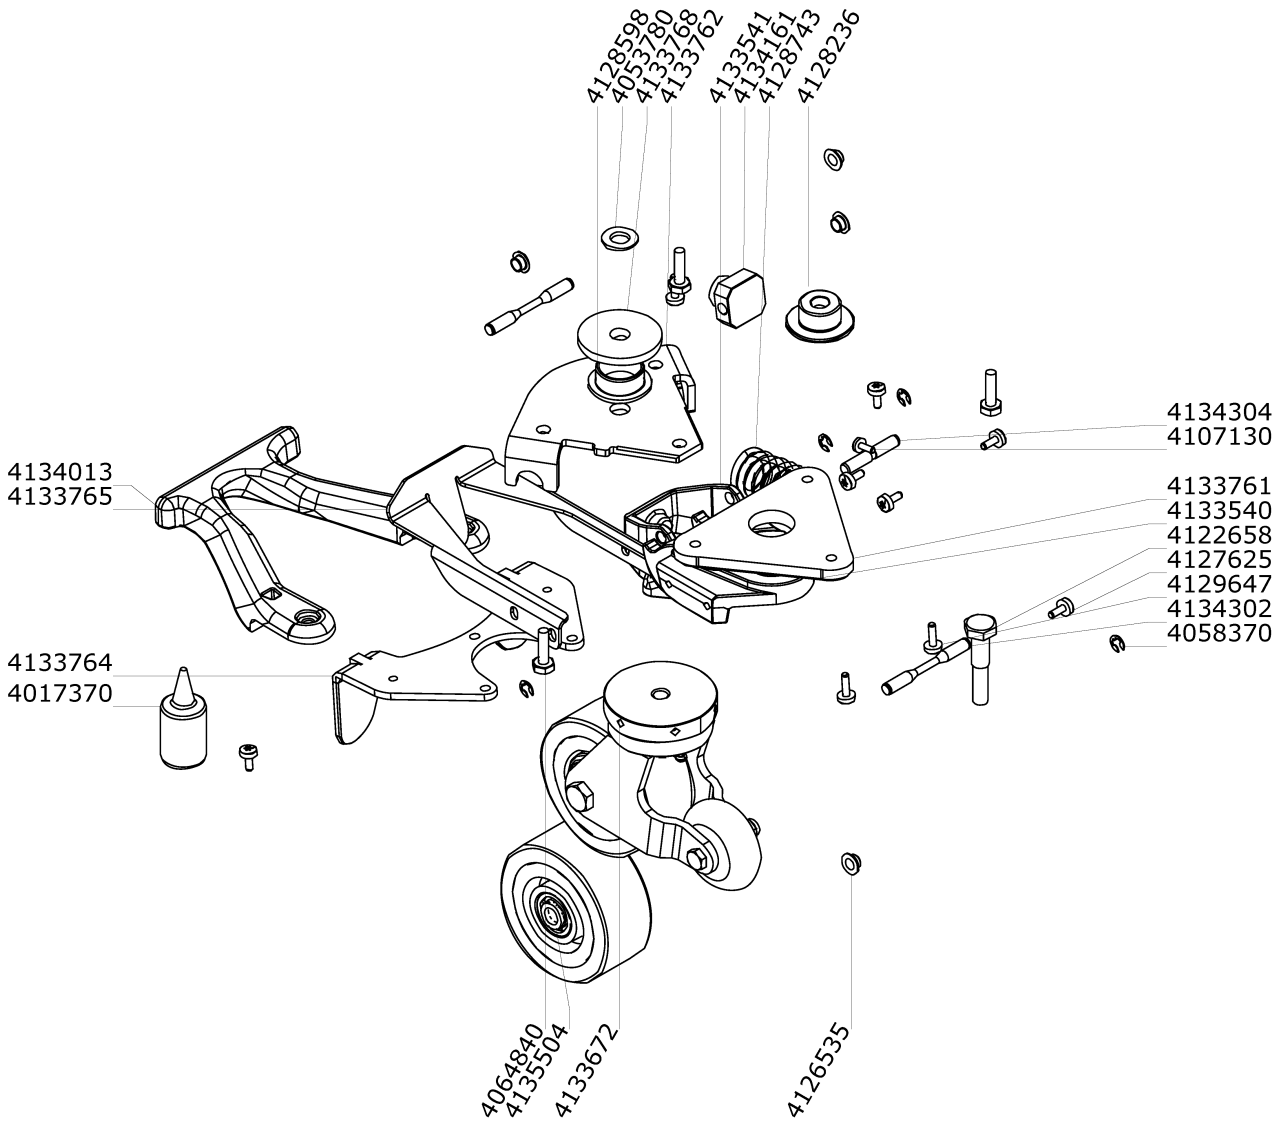

Squeegee lowering mechanism (Squeegee lowering)