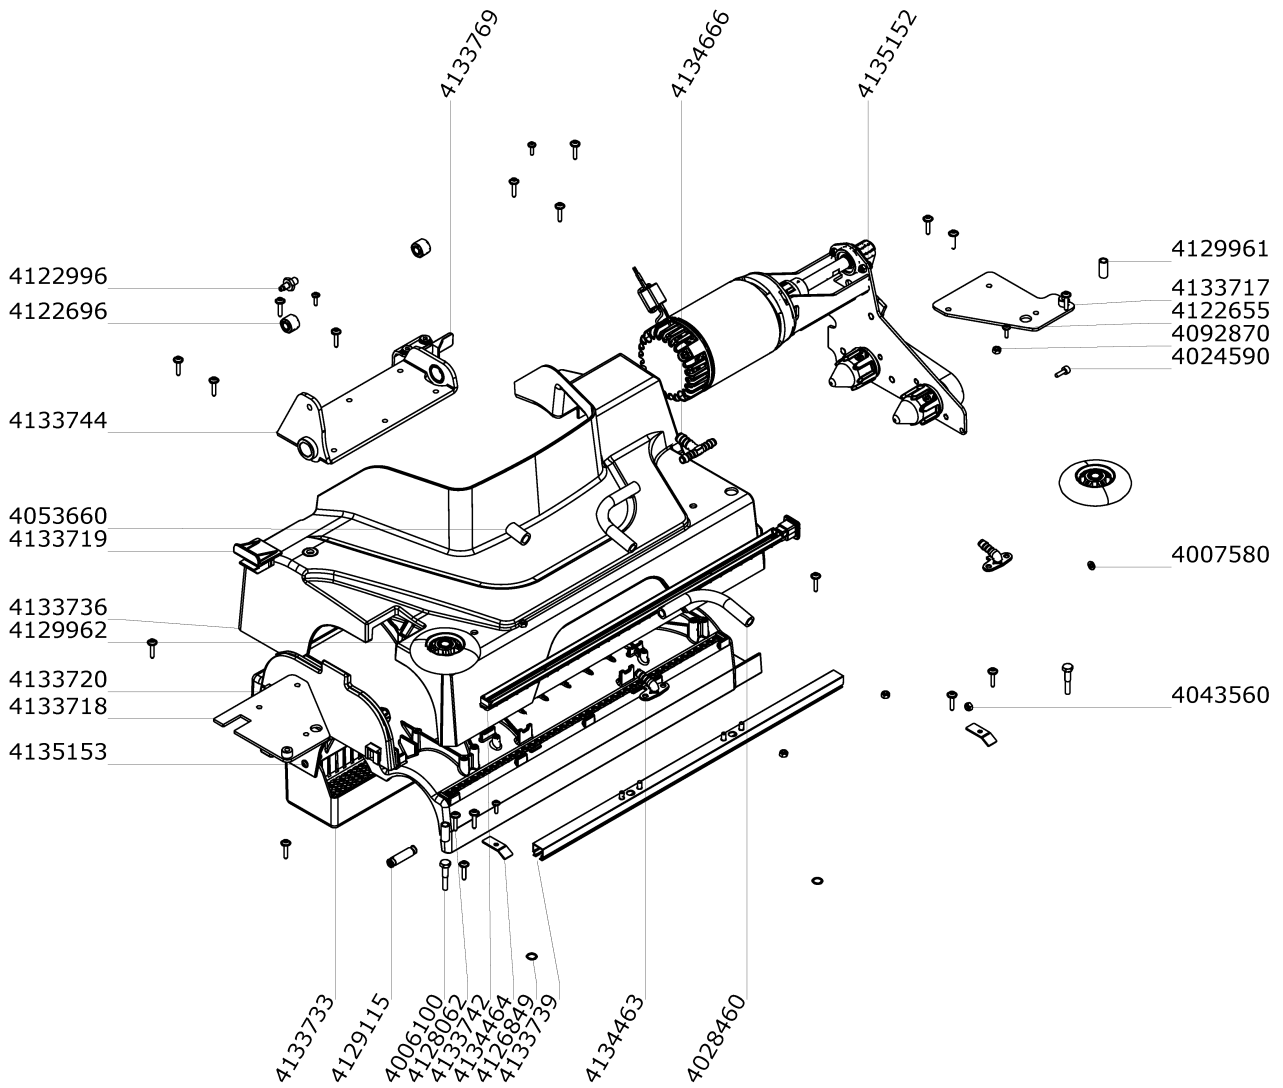

Rollerbrush unit RB 55 (4135134)