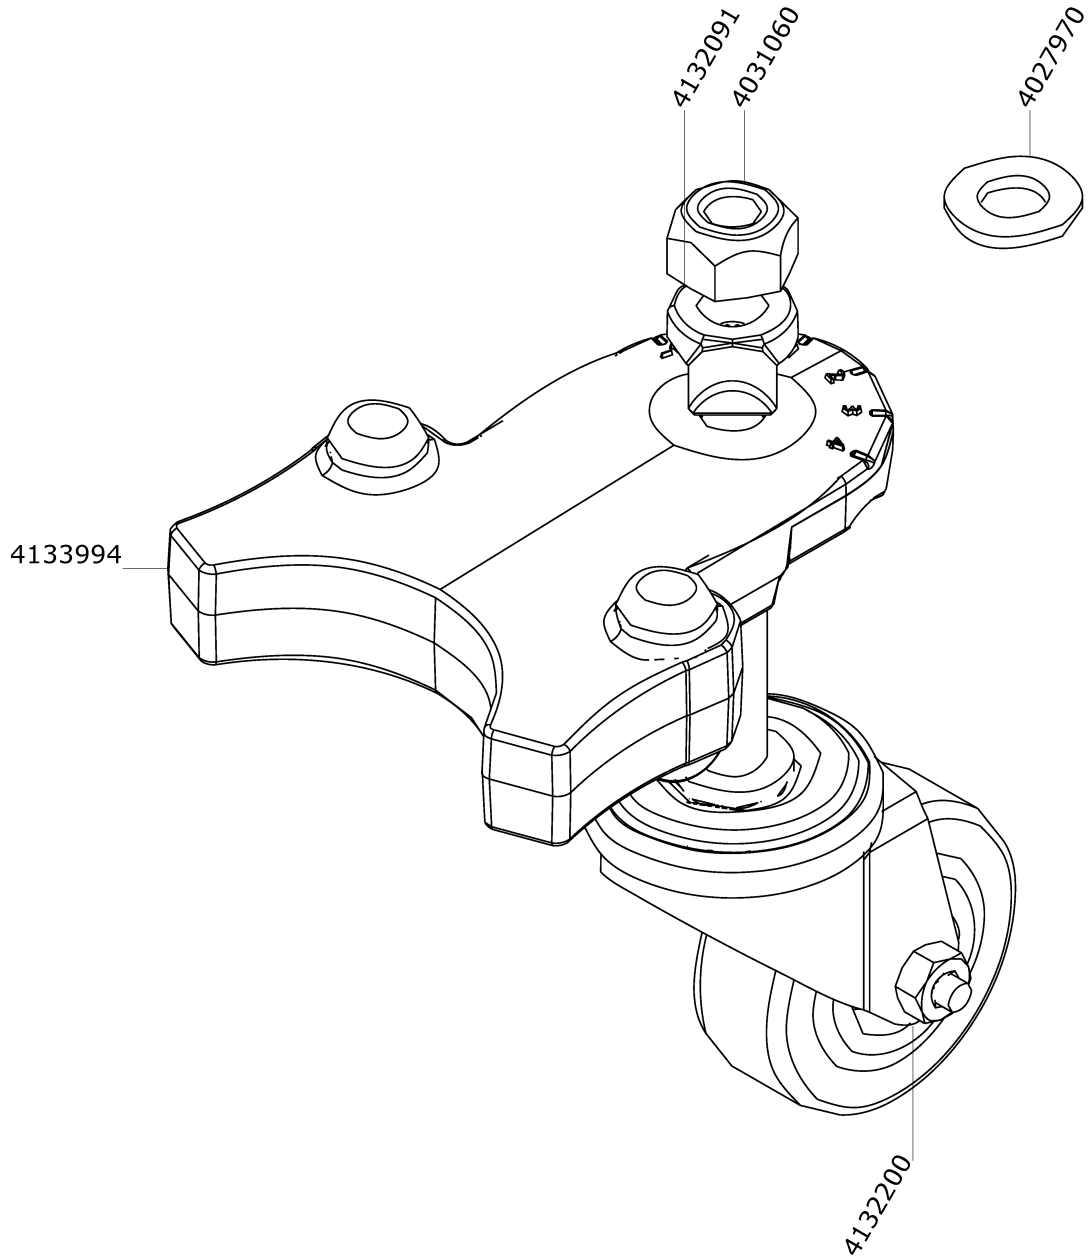

Squeegee compl 720 mm (4133961)

Squeegee compl 720 mm (4133961)

Article no.	Description	Quantity	Unit	used for
4133962	Squeegee body	1	PC	
4133972	Clamping part	1	PC	
4133980	Blade 56/3x764	1	PC	Standard
4133981	Blade 56/4x820	1	PC	Standard
4134767	Blade 56/3x764	1	PC	Option
4134770	Blade 56/3x764	1	PC	Option
4134749	Blade 56/4x820	1	PC	Option Rubber red / Gummi rot
4133963	Adapter	1	PC	Standard
4127883	Bolt 8x40	1	PC	
4127629	Wheel 64/24 compl	1	PC	
4132091	Locking bolt	2	PC	
4132200	Castor compl 50/20	2	PC	
4129962	Wheel 100/24 compl	2	PC	
4087980	Washer 8,4/24x2	2	PC	
4129961	Bush 8,1/12x25,5	2	PC	
4006100	Hexagon screw M8x40/22	2	PC	
4027970	Washer 10,5/20x2	2	PC	
4031060	Self-locking nut M10	2	PC	
4132699	Washer 5,3/15x1.2	2	PC	
4093840	Washer 5,3/15x1,2	2	PC	
4107130	Thread form screw torx M5x12	2	PC	
4129221	Hexagon screw M10 spec	2	PC	
4064740	Retaining ring 15 A	2	PC	
4129465	Star knob M10	2	PC	
4134797	Wire spring	1	PC	
4134181	Holder	1	PC	
4122652	Flange sock.head screw M8x20	2	PC	
4007400	Washer 8,4/16x1,6	2	PC	
4064840	Hexagon screw M8x25	2	PC	
4039680	Lubricant synsetral 53B 1000gr	1	PC	
Option Castor	Option Castor			Option