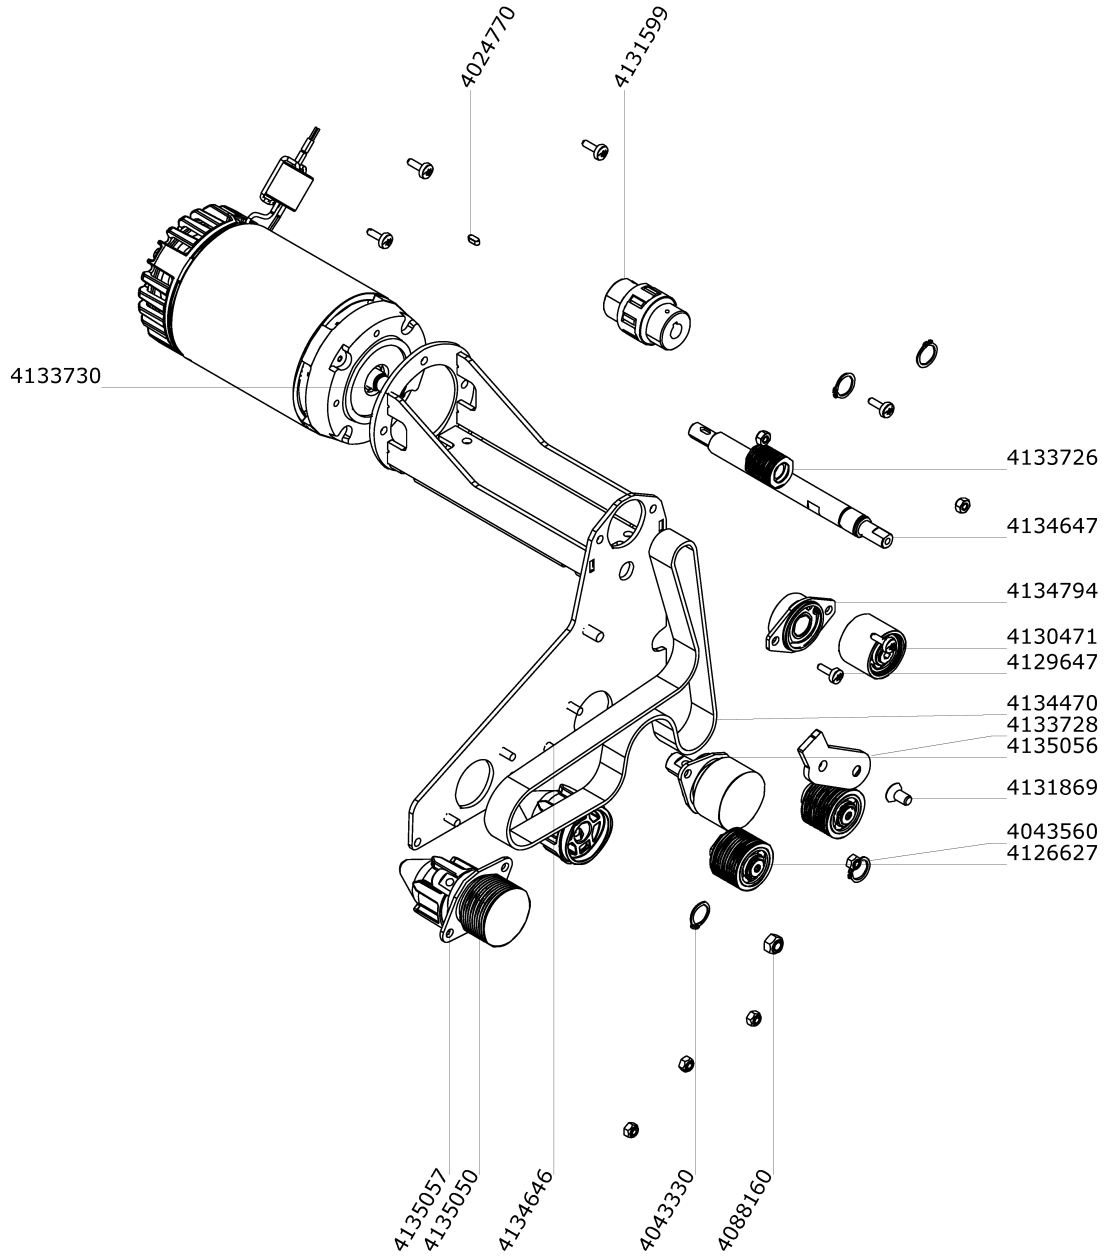

Drive unit (Drive unit)