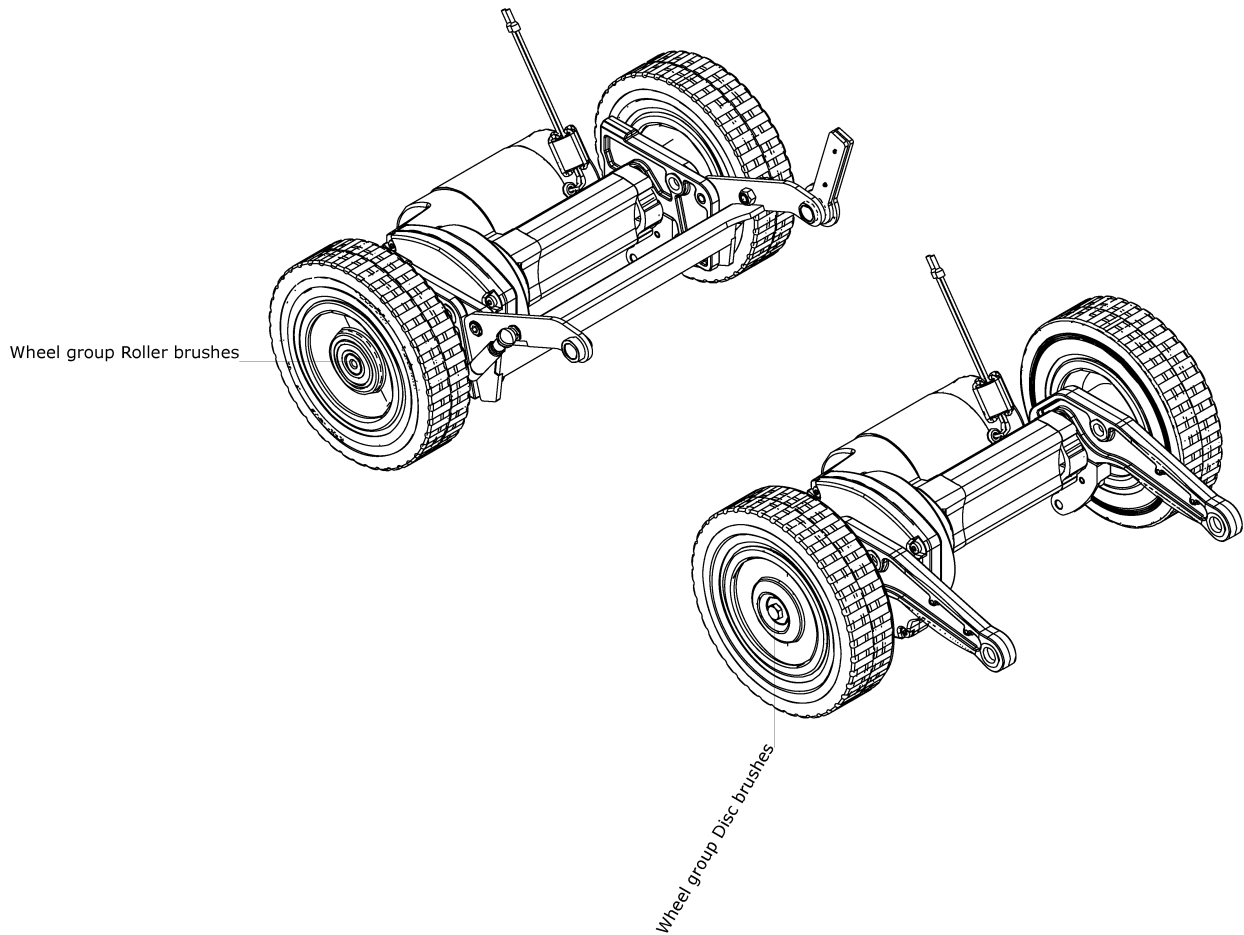

Drive, Wheel group (Drive, Wheel group)