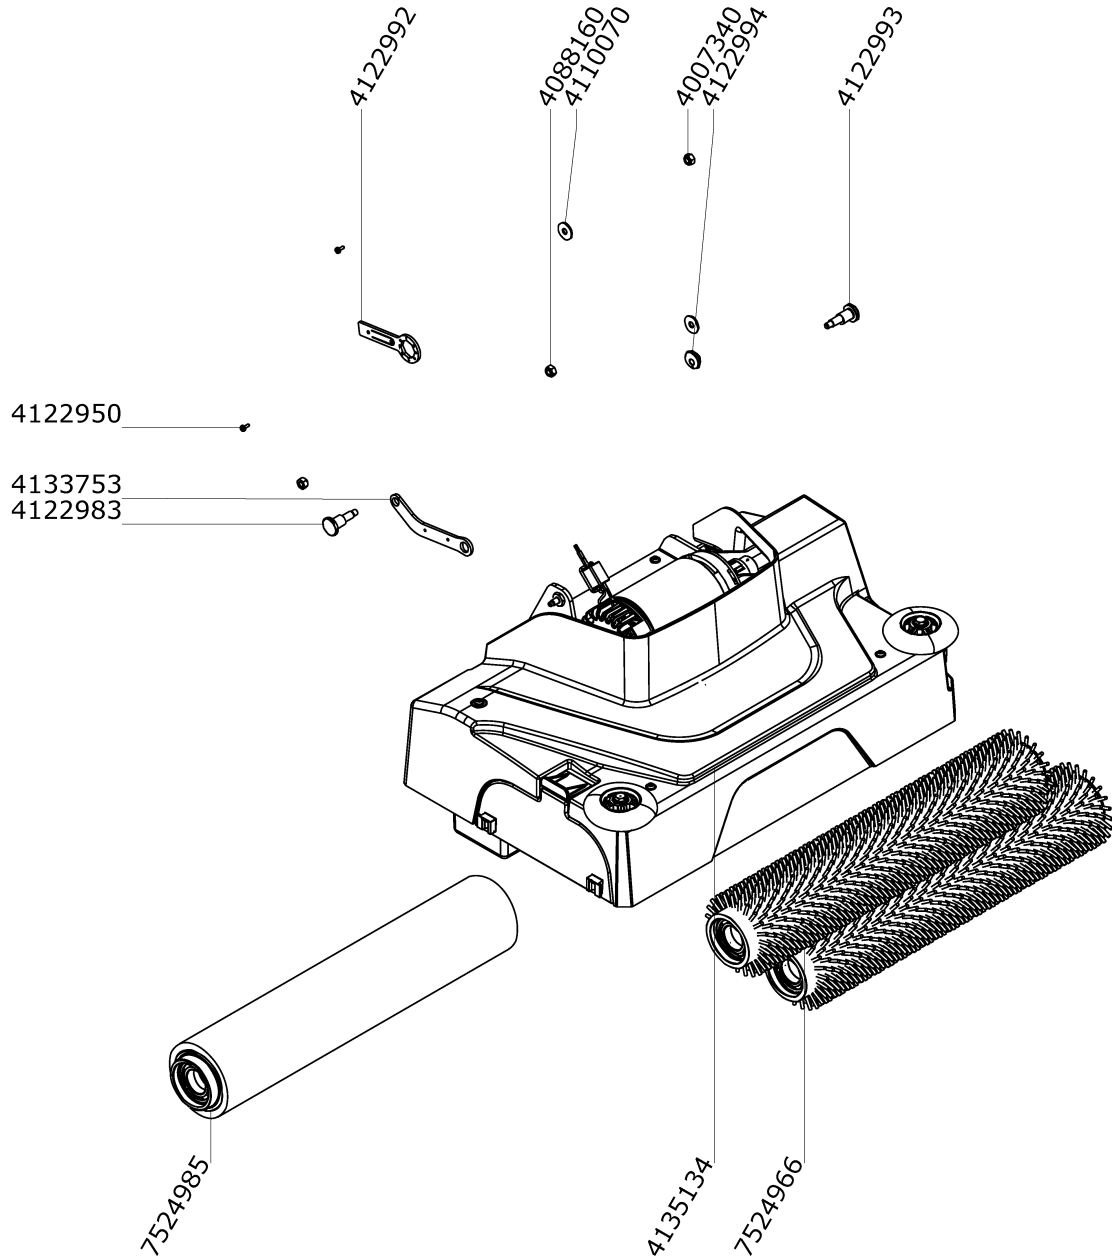

Rollerbrush unit RB 55 (Rollerbrush unit RB 55)