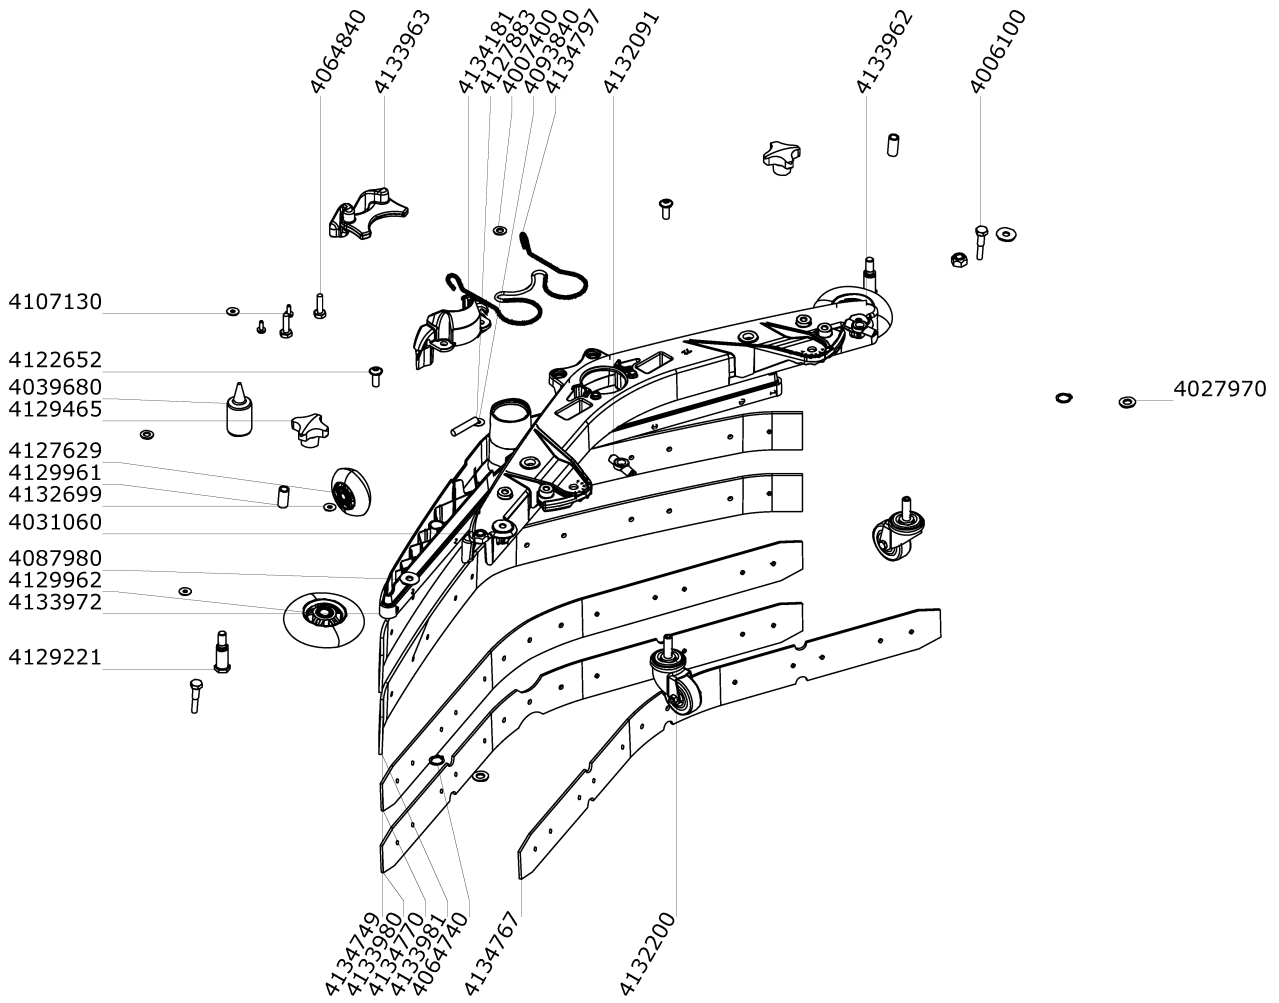

Squeegee compl 720 mm (4133961)