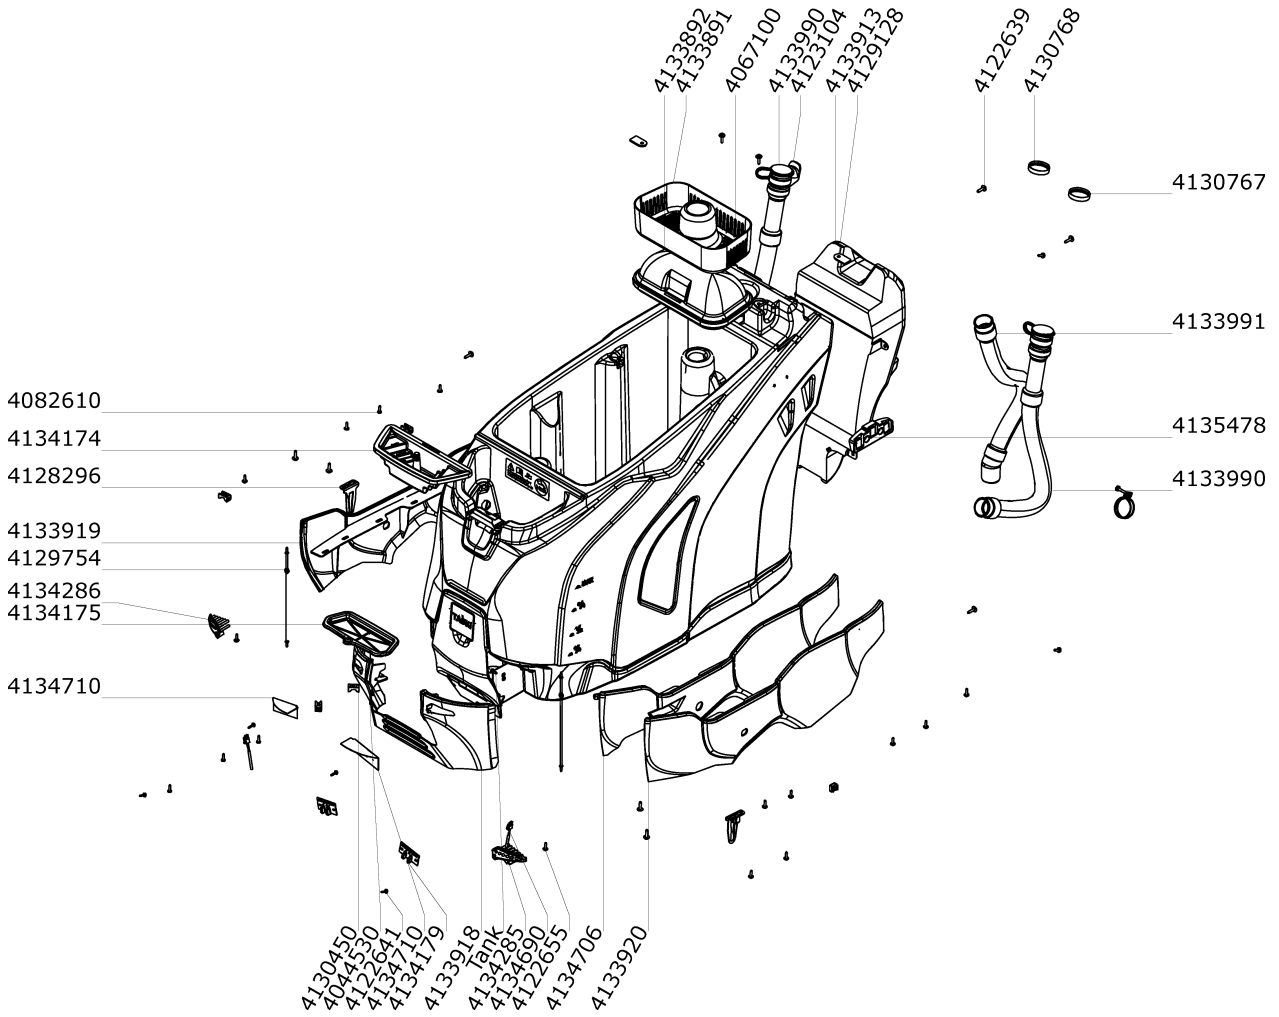

Tank (Tank)