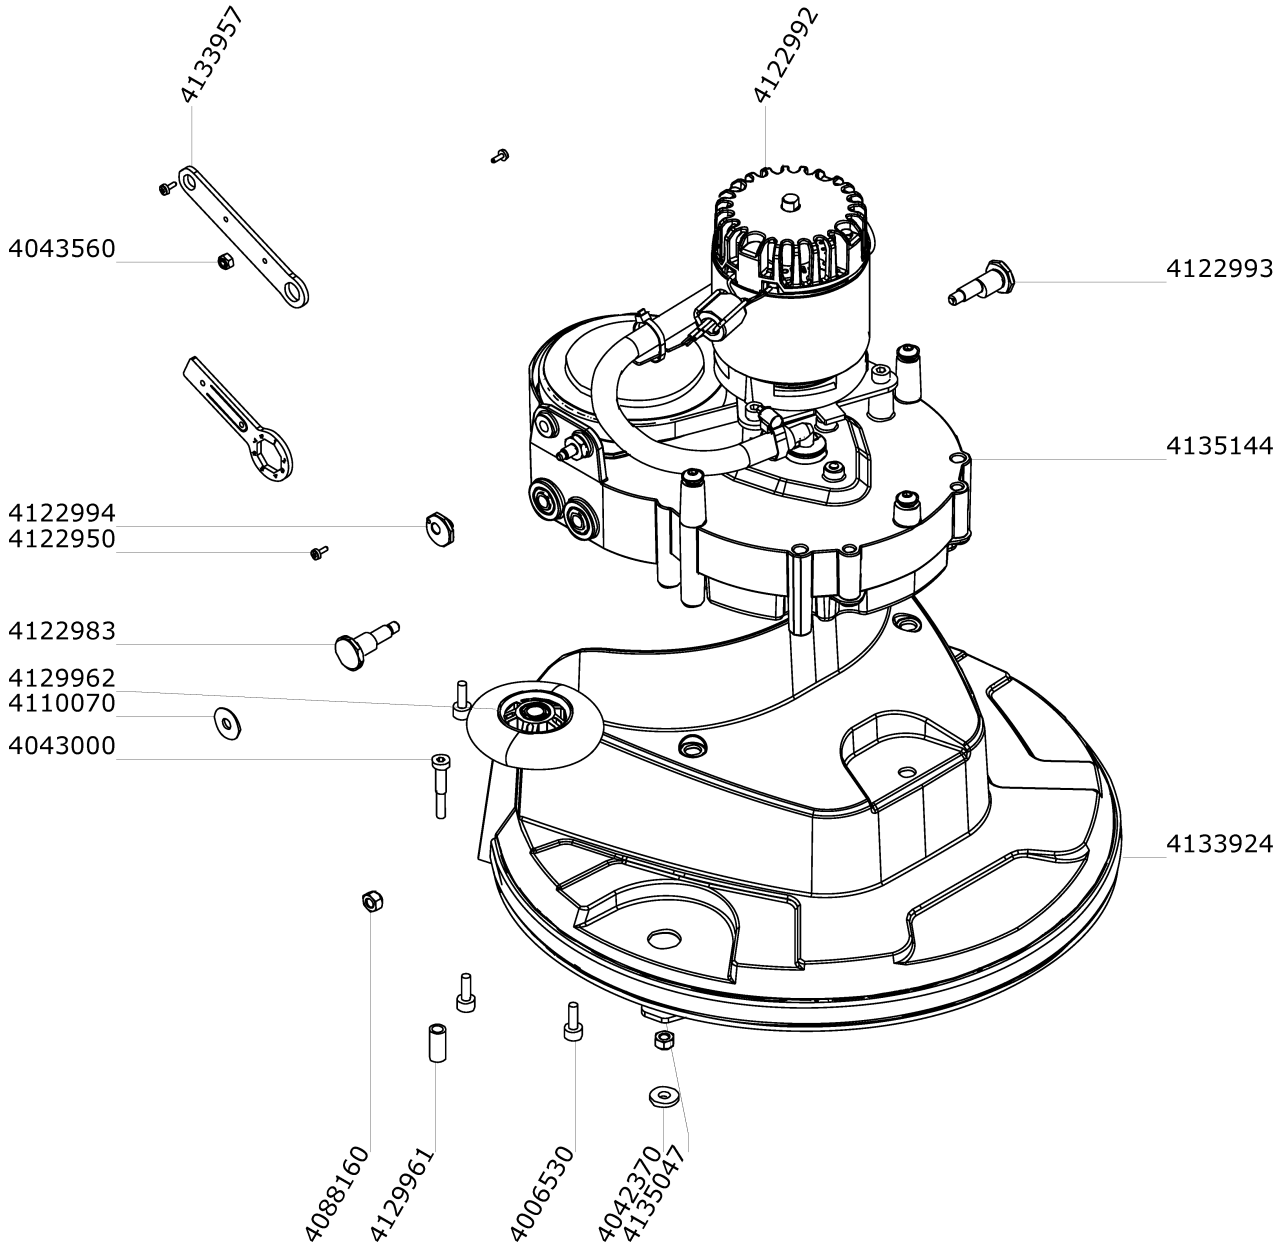

Brush drive SD 43 (Brush drive SD 43)