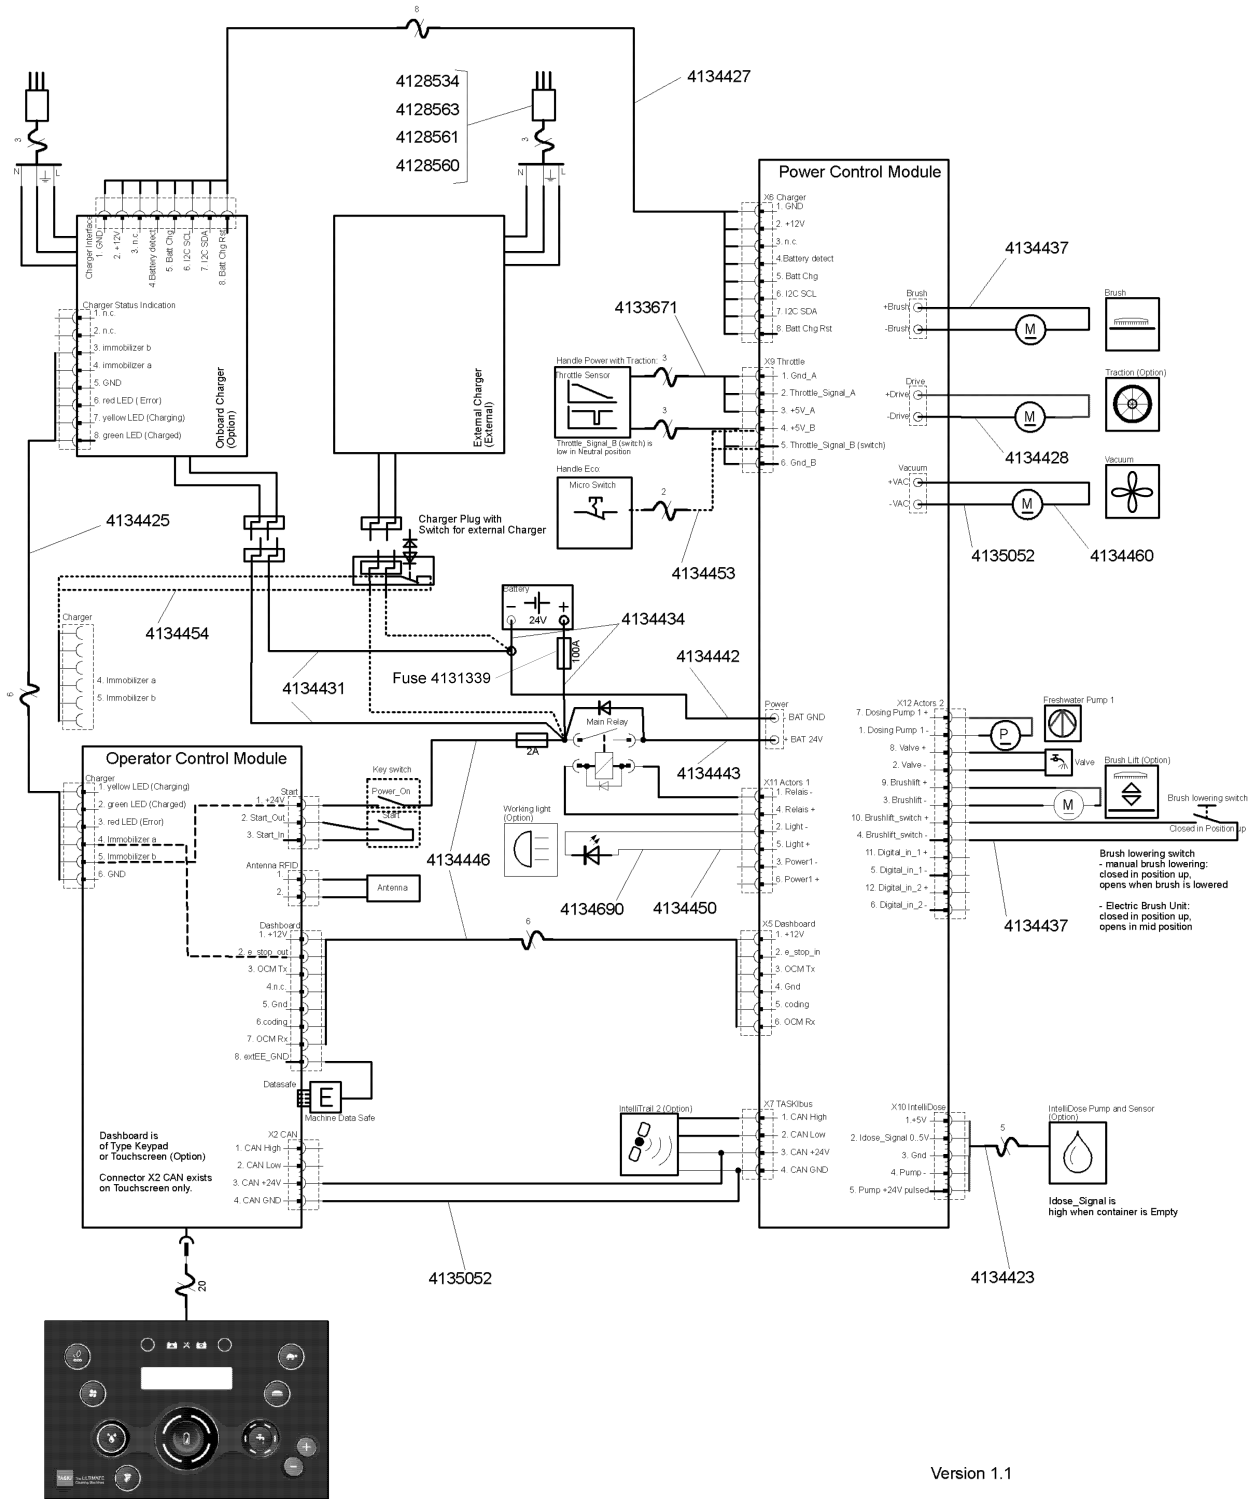

Electrical diagram

ULTIMAXX 900 / 1900 / 2900

Version 1.1