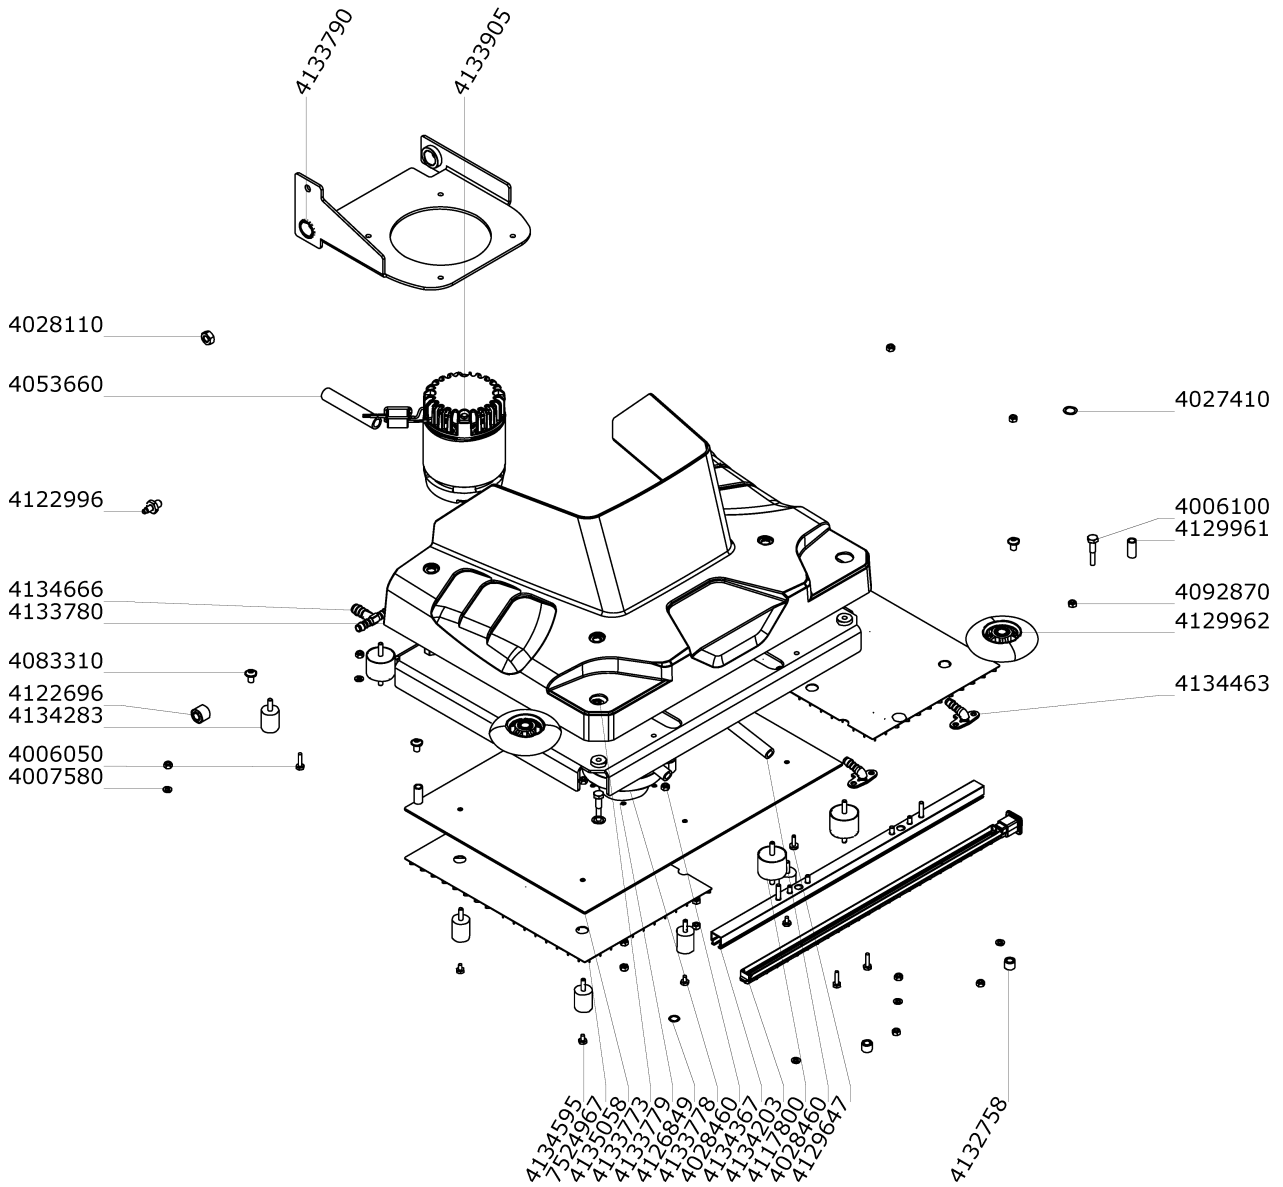

Excenter unit OB 50 (4135147)