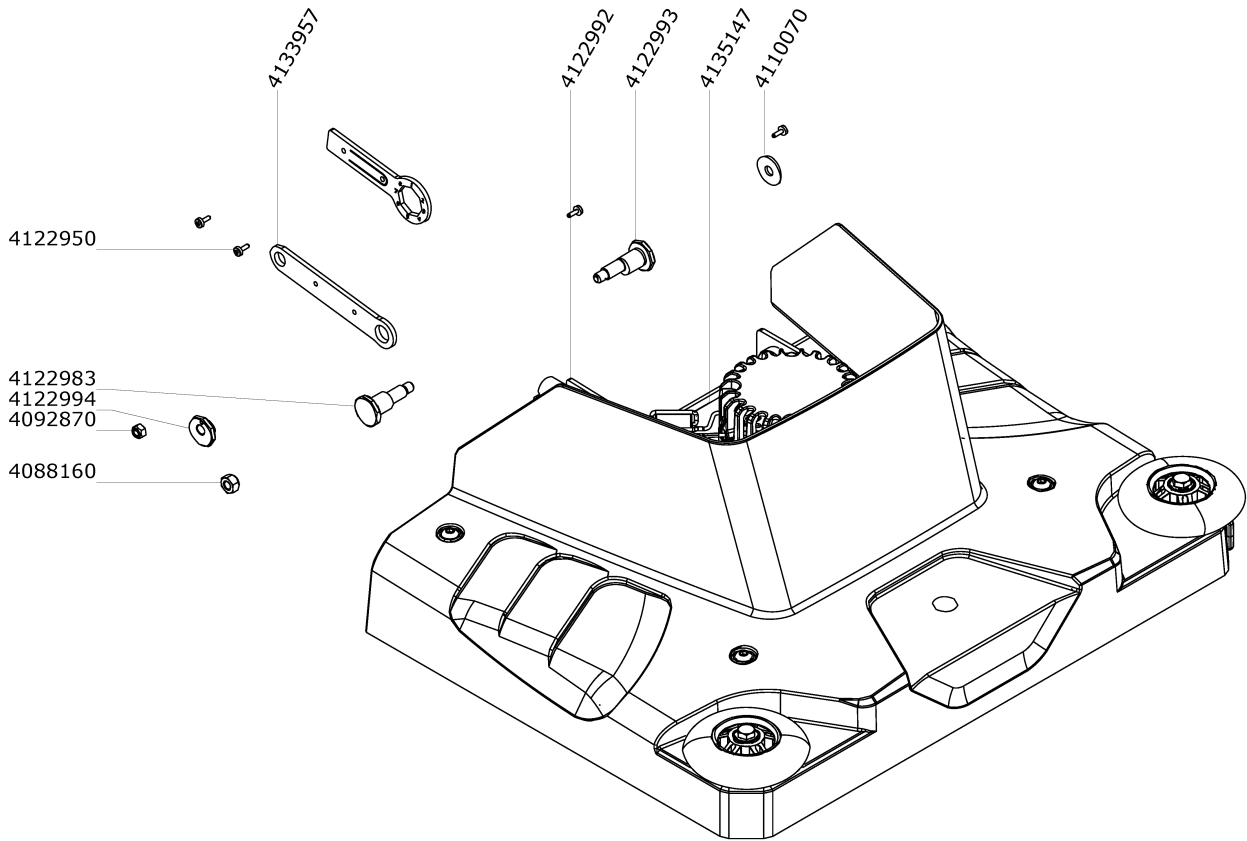

Excenter unit OB 50 (Excenter unit OB 50)