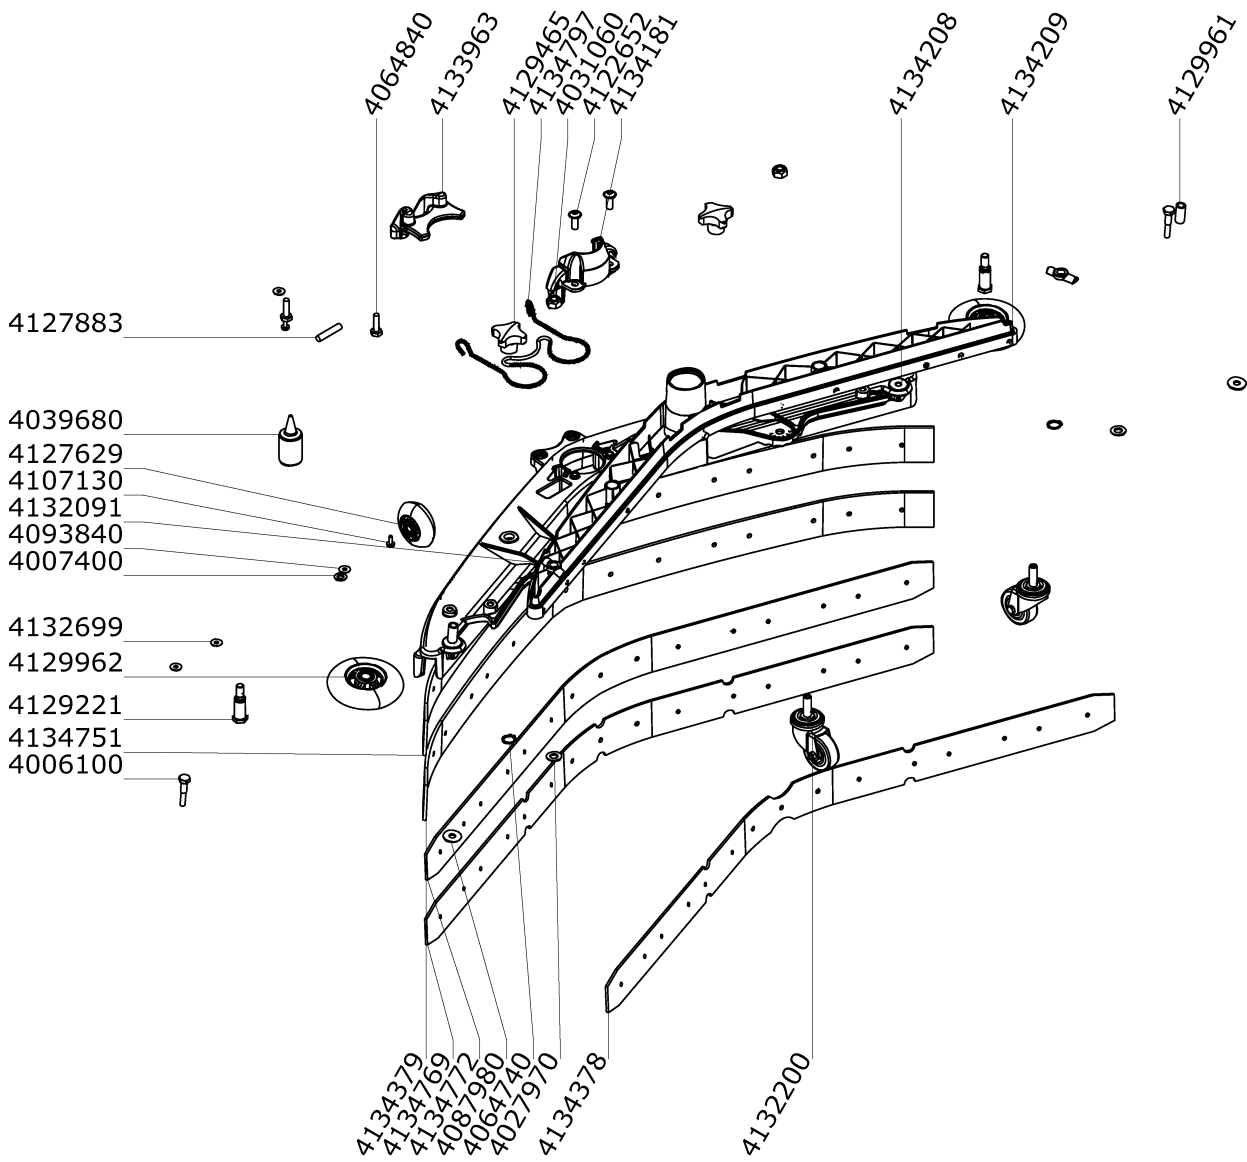

Squeegee compl 920 mm (4134207)