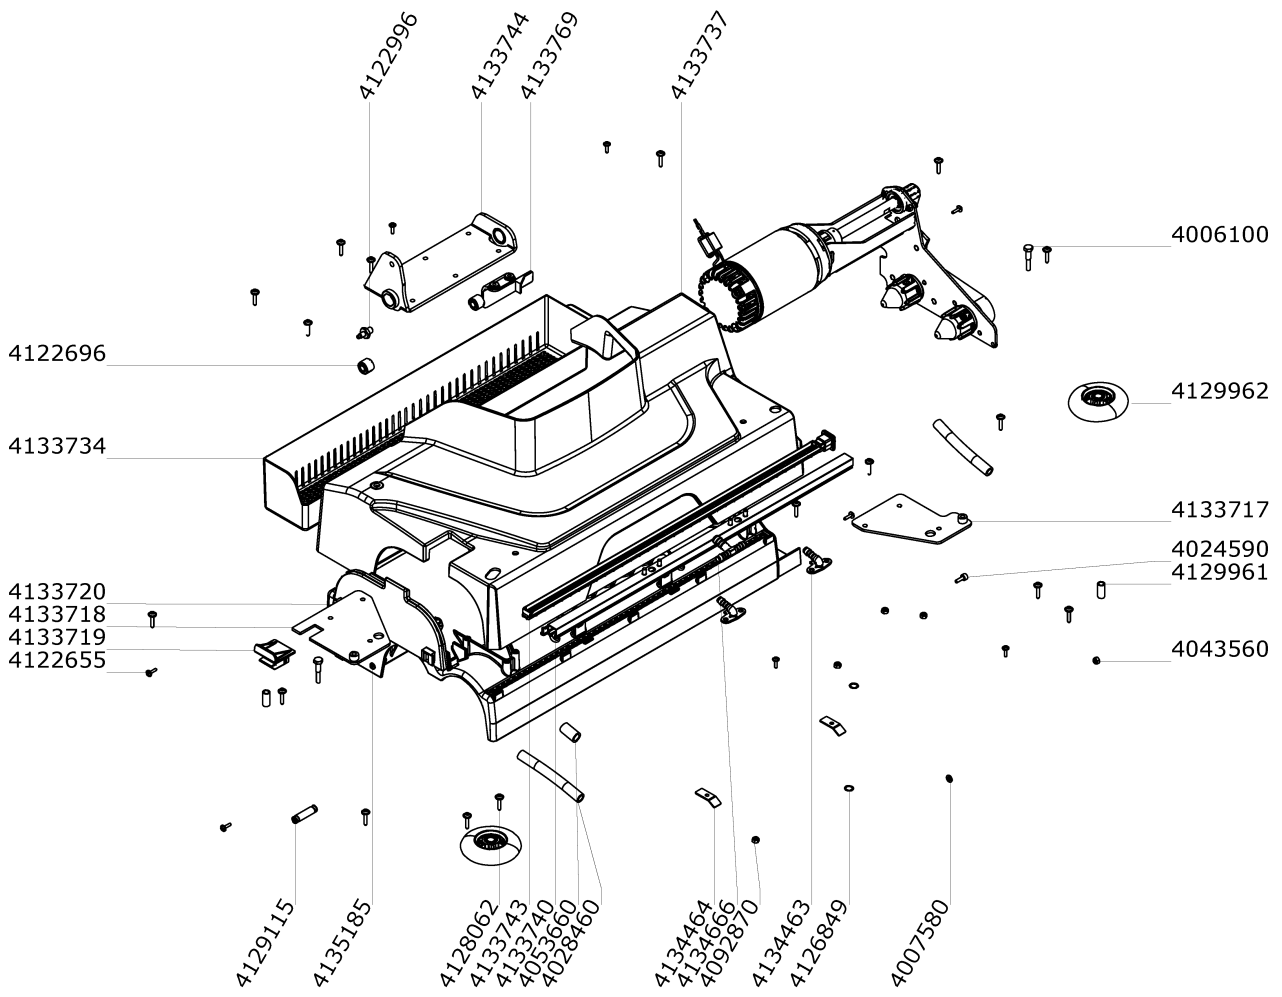

Rollerbrush unit RB 65 (4134529)