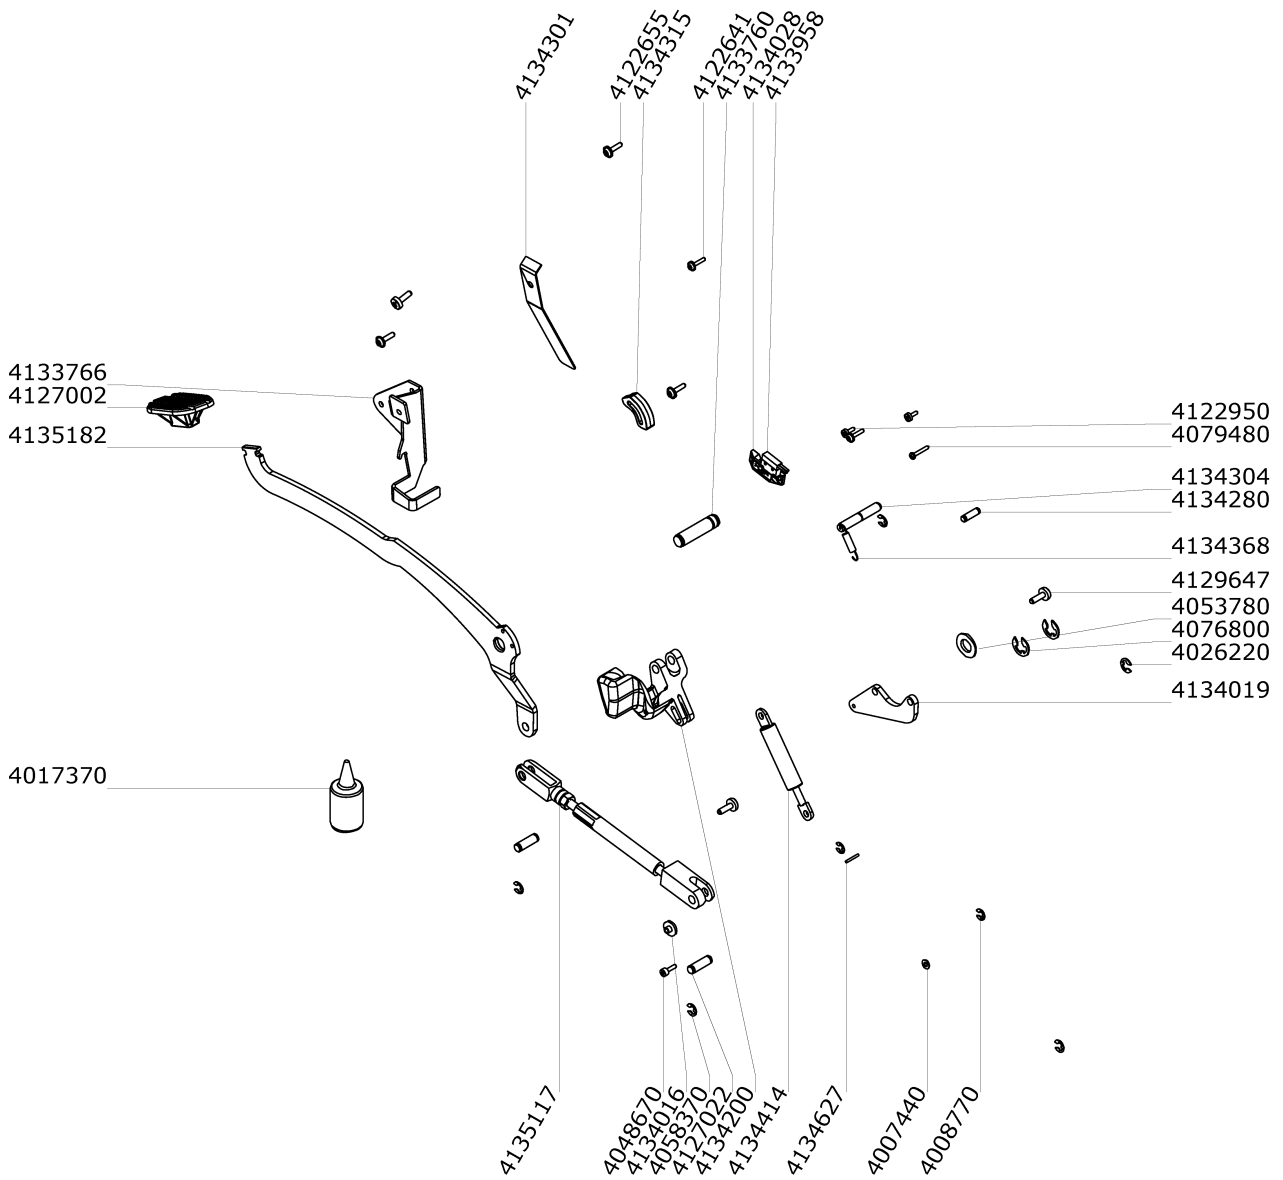

Wheel group (Wheel group Roller brushes)

Wheel group (Wheel group Roller brushes)

Article no.	Description	Quantity	Unit	used for
4133693	Wheel axle	1	PC	ECO
4133684	Drive unit compl	1	PC	Performance
4122570	Wheel 200/50	2	PC	ECO
4135021	Drive wheel 200/50 grey	2	PC	Performance
4122700	Disc	2	PC	
4122005	Hexagon screw M8x16	2	PC	
4122759	Key 6/6x45	2	PC	Performance
4134071	Cradle	1	PC	
4134072	Cradle	1	PC	
4129482	Slide bearing 12/14/20x6	6	PC	
4134469	Gas spring strut	2	PC	
4134586	Socket head cap screw M8x10	2	PC	
4007340	Self-locking nut M8	2	PC	
4134073	Cradle	1	PC	
4122992	Locking lever	1	PC	
4122950	Thread form screw torx M4x10	2	PC	
4133695	Holder	2	PC	
4006520	Socket head cap screw M6x30	4	PC	
4110070	Washer 8,4/25x2	2	PC	Performance

Tool lowering unit (Tool lowering)

Tool lowering unit (Tool lowering)

Article no.	Description
EBU	EBU
MBU	MBU

EBU (EBU)

Article no.	Description	Quantity	Unit	used for
4133763	Lever	1	PC	
4129482	Slide bearing 12/14/20x6	1	PC	
4135215	Angle bracket	1	PC	
4122950	Thread form screw torx M4x10	3	PC	
4133659	Linear drive 24V 50mm	1	PC	
4133793	Bolt	1	PC	
4060910	Retaining washer 8	2	PC	
4122641	Screw delta PT Torx 40x16	2	PC	
4133958	Microswitch compl	1	PC	
4134028	Holder	1	PC	
4134773	Washer 13/24x1,2	1	PC	
4133760	Bolt	1	PC	
4076800	Retaining washer 10	2	PC	
4127022	Bolt	1	PC	
4058370	Retaining washer 6	2	PC	
4134667	Bush 6/8x30	1	PC	Disc brushes
4117930	Screw for plastic KA50x40	1	PC	Disc brushes
4134414	Gas spring strut	1	PC	Disc brushes
4134017	Flanged bush 4,/6/15x14	1	PC	Disc brushes
4134016	Flanged bush 4,/6/15x6	1	PC	Disc brushes
4007440	Washer 4,3/ 9x0,8	1	PC	Disc brushes
4134014	Lever	1	PC	Disc brushes
4079170	Socket head cap screw M4x20	2	PC	Disc brushes
4134021	Flanged bush 4,5/10/15x8	1	PC	Disc brushes