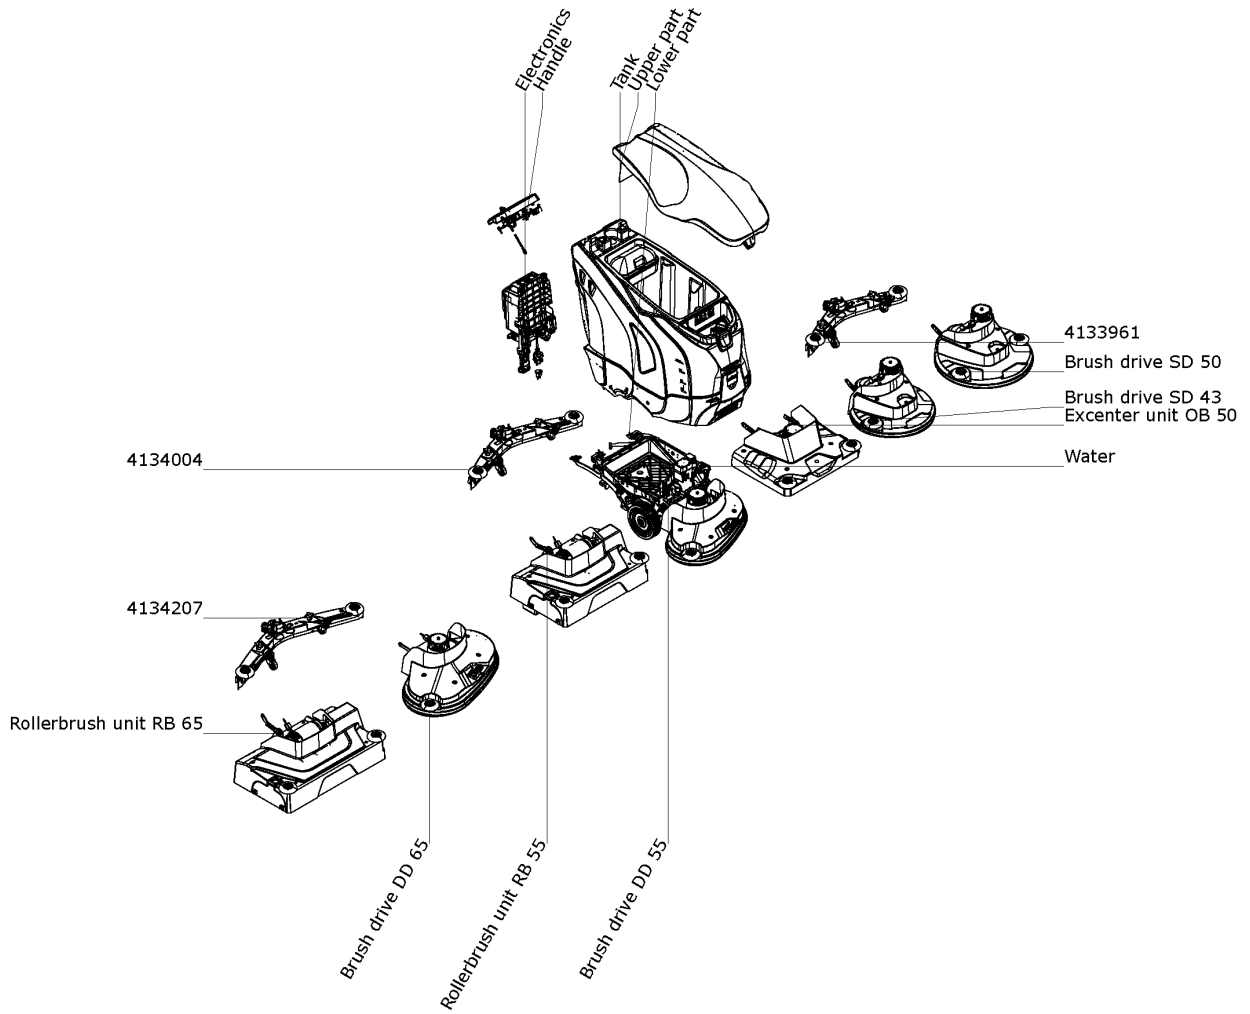

Spare parts list

ULTIMAXX **1900**

Table of contents

TASKI ULTIMAXX 1900_1	3
Handle (Handle)	5
Support compl (Support compl)	7
Hall sensor compl (Hall sensor compl)	9
Key compl Operator (4135188)	11
Key compl Poweruser (4135189)	13
Upper part (Upper part)	15
Suction plate (Suction plate)	17
Tank (Tank)	20
Tank (Tank)	23
Tank compl (4135148)	25
Tank Bac compl (4135361)	27
Lower part (Lower part)	29
Squeegee lowering mechanism (Squeegee lowering)	31
Drive, Wheel group (Drive, Wheel group)	33
Wheel group (Wheel group Disc brushes)	35
Wheel group (Wheel group Roller brushes)	37
Tool lowering unit (Tool lowering)	39
EBU (EBU)	41
MBU (MBU)	43
Magnetic valve 24V compl (4126924)	46
Squeegee compl 720 mm (4133961)	48
Option Castor (Option Castor)	50
Squeegee compl 820 mm (4134004)	52
Option Castor (Option Castor)	54
Squeegee compl 920 mm (4134207)	56
Option Castor (Option Castor)	58
Brush drive SD 43 (Brush drive SD 43)	60
Brush drive SD (4135144)	62
Brush drive SD 50 (Brush drive SD 50)	65
Brush drive SD (4135144)	67
Brush drive DD 55 (Brush drive DD 55)	70
Brush drive DD 55 (4135146)	72
Intermediate wheel set (4130207)	75
Brush drive DD 65 (Brush drive DD 65)	77
Brush drive DD 65 (4135544)	79
Intermediate wheel set (4130207)	82
Rollerbrush unit RB 55 (Rollerbrush unit RB 55)	84
Rollerbrush unit RB 55 (4135134)	86
Drive unit compl (4135152)	88
Rollerbrush unit RB 65 (Rollerbrush unit RB 65)	90
Rollerbrush unit RB 65 (4134529)	92
Drive unit (Drive unit)	94
Excenter unit OB 50 (Excenter unit OB 50)	96
Excenter unit OB 50 (4135147)	98
Electronics (Electronics)	100
Water (Water)	103
Water regulating set (4135362)	105
Valve set (4135363)	107
Pump (Pump)	109
Electrical diagram	111