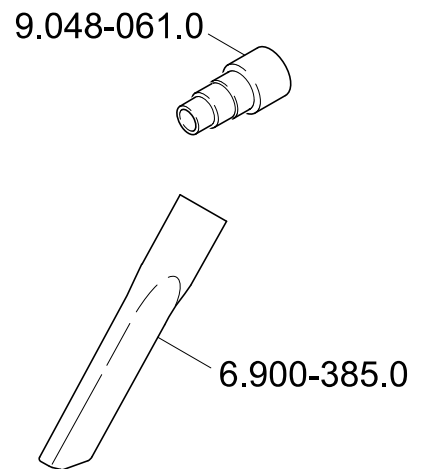

- | | | |
|-------------|-----|--|
| 9.084-154.0 | *EU | MV 5
MV 5 Premium |
| 9.084-160.0 | *AU | |
| 9.084-301.0 | *CH | MV 5 P
MV 5 P Premium
MV 6 P Premium |
| 9.084-252.0 | *EU | |
| 9.084-269.0 | *CH | |

- 2.863-148.0
- MV 5
 - MV 5 Premium
 - MV 5 P
 - MV 5 P Premium