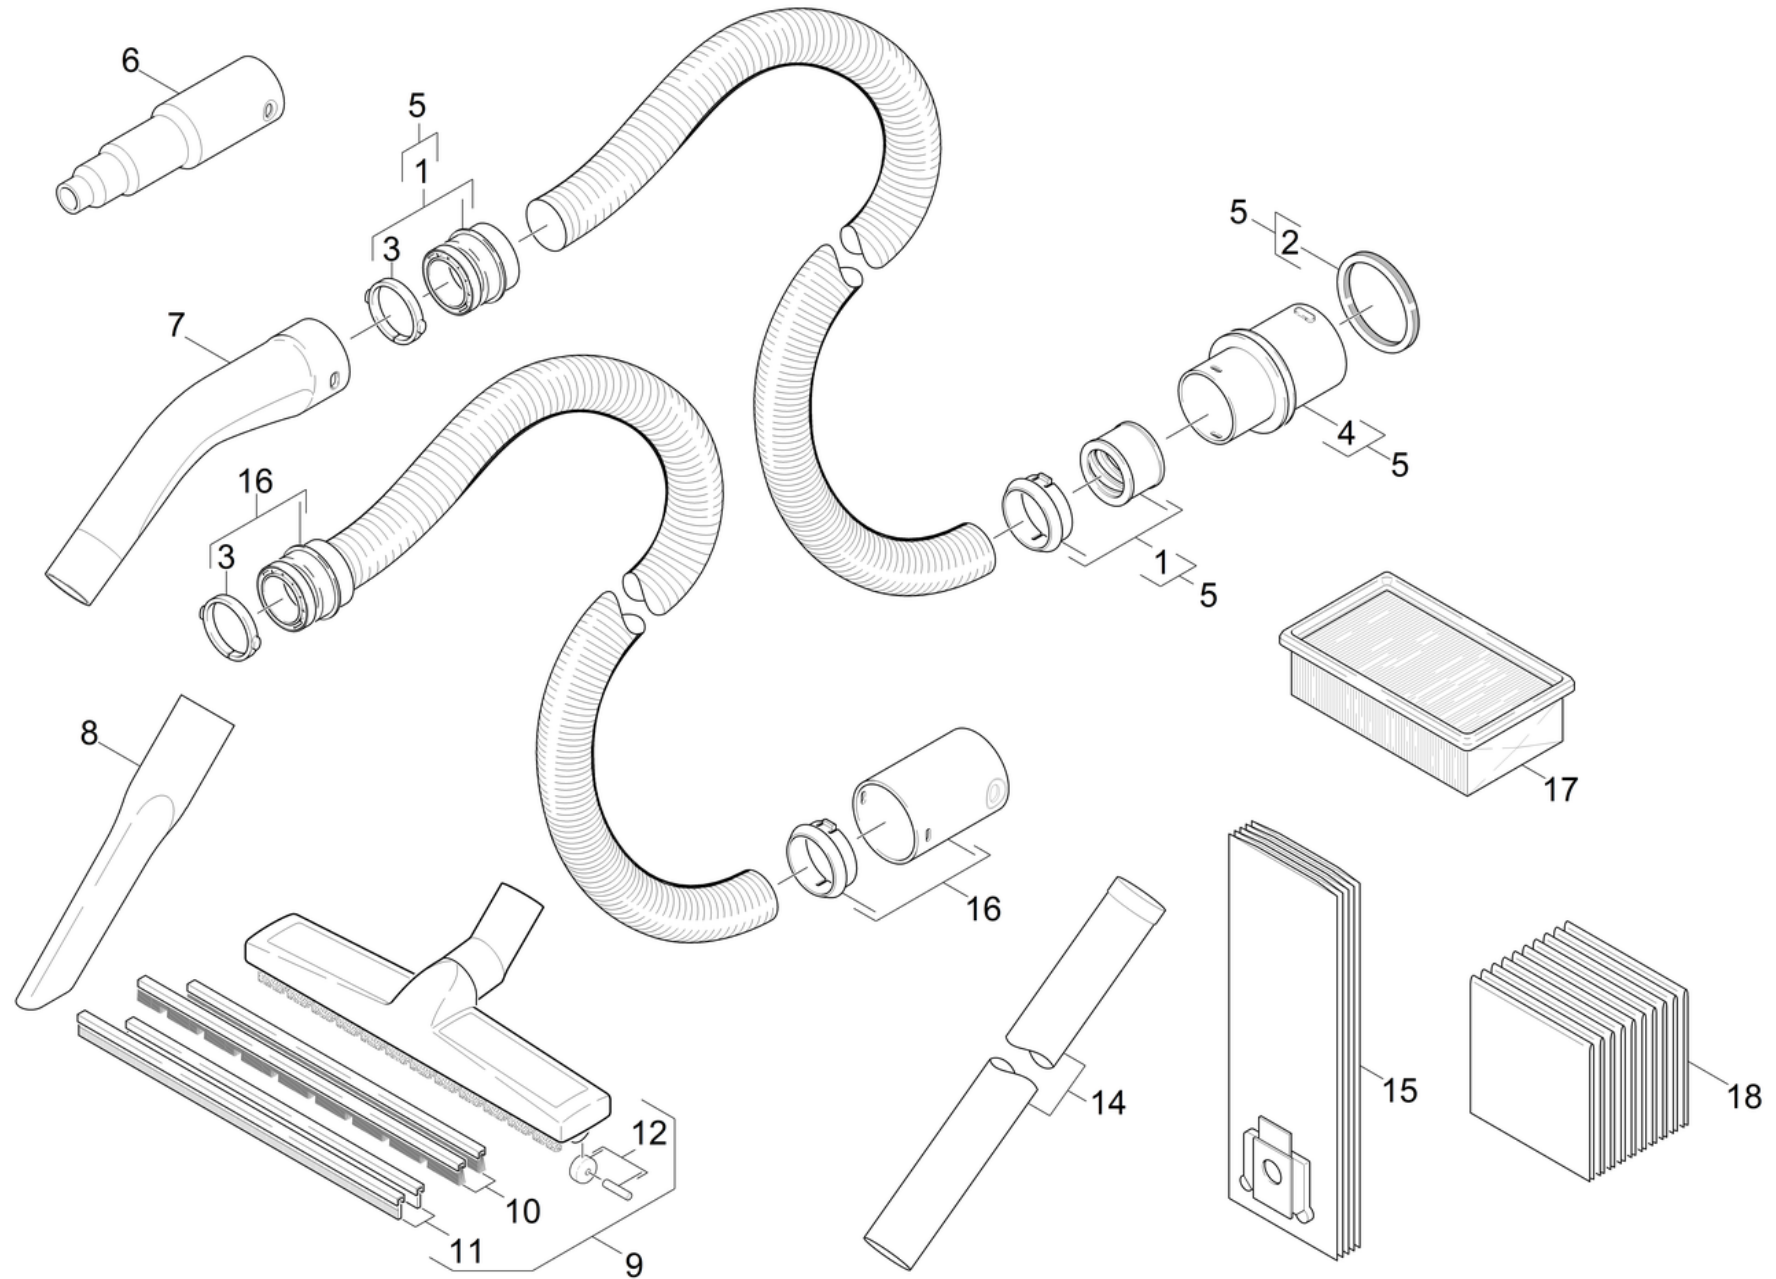

# 50 Accessories

Professional \ Vacuum cleaner \ Wet-/dry vacuum cleaner \ DC 1400 \*EU \ Spare parts list DC 1400 \*EU \ Accessories

## 50 Accessories

Professional \ Vacuum cleaner \ Wet-/dry vacuum cleaner \ DC 1400 \*EU \ Spare parts list DC 1400 \*EU \ Accessories

POS	Article no.	Description	Quantity	Unit	Remark
1	2.639-873.0	Repair set	1.000	ST	
2	6.273-009.0	Joint ring EPDM	1.000	ST	
3	5.031-905.0	Tension ring C40	1.000	ST	
4	5.443-477.0	Hosebarb DN40	1.000	ST	
5	6.906-321.0	Suction hose C40 4m	1.000	ST	L = 4000mm
6	5.453-066.0	Adapter Husqvarna	1.000	ST	
7	5.031-904.0	Elbow	1.000	ST	
8	6.903-033.0	Crevice nozzle DN40	1.000	ST	
9	6.906-958.0	Floor tool DN40	1.000	ST	
10	6.905-878.0	Brush strips set only for replacement	1.000	ST	
11	6.905-877.0	Rubber lip set only for replacement	1.000	ST	
12	4.515-342.0	Roller complete with axle	2.000	ST	
14	6.900-275.0	Suction tube DN40-0,55m	2.000	ST	
15	6.904-207.0	Filter bag neutrally 5St.	1.000	ZSA	
16	6.906-344.0	EXTENSION HOSE C40	1.000	ST	
17	6.907-356.0	Flat-pleated filter packaged HEPA	1.000	ST	
18	6.907-618.0	Disposal bag set 5 St neutral	1.000	ST	