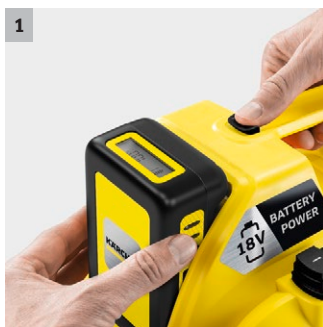

## WD 1 Compact Battery

Knows no bounds: the cordless multi-purpose vacuum cleaner WD 1 Compact Battery on the 18 V Battery Power battery platform with special accessories for cleaning car interiors. Battery not included.

### 1 18 V Battery Power exchangeable battery

- Makes it possible to work without the need for a power supply and therefore achieve maximum freedom of movement.
- Real Time Technology with LCD battery display: remaining running time, remaining charging time and battery capacity.