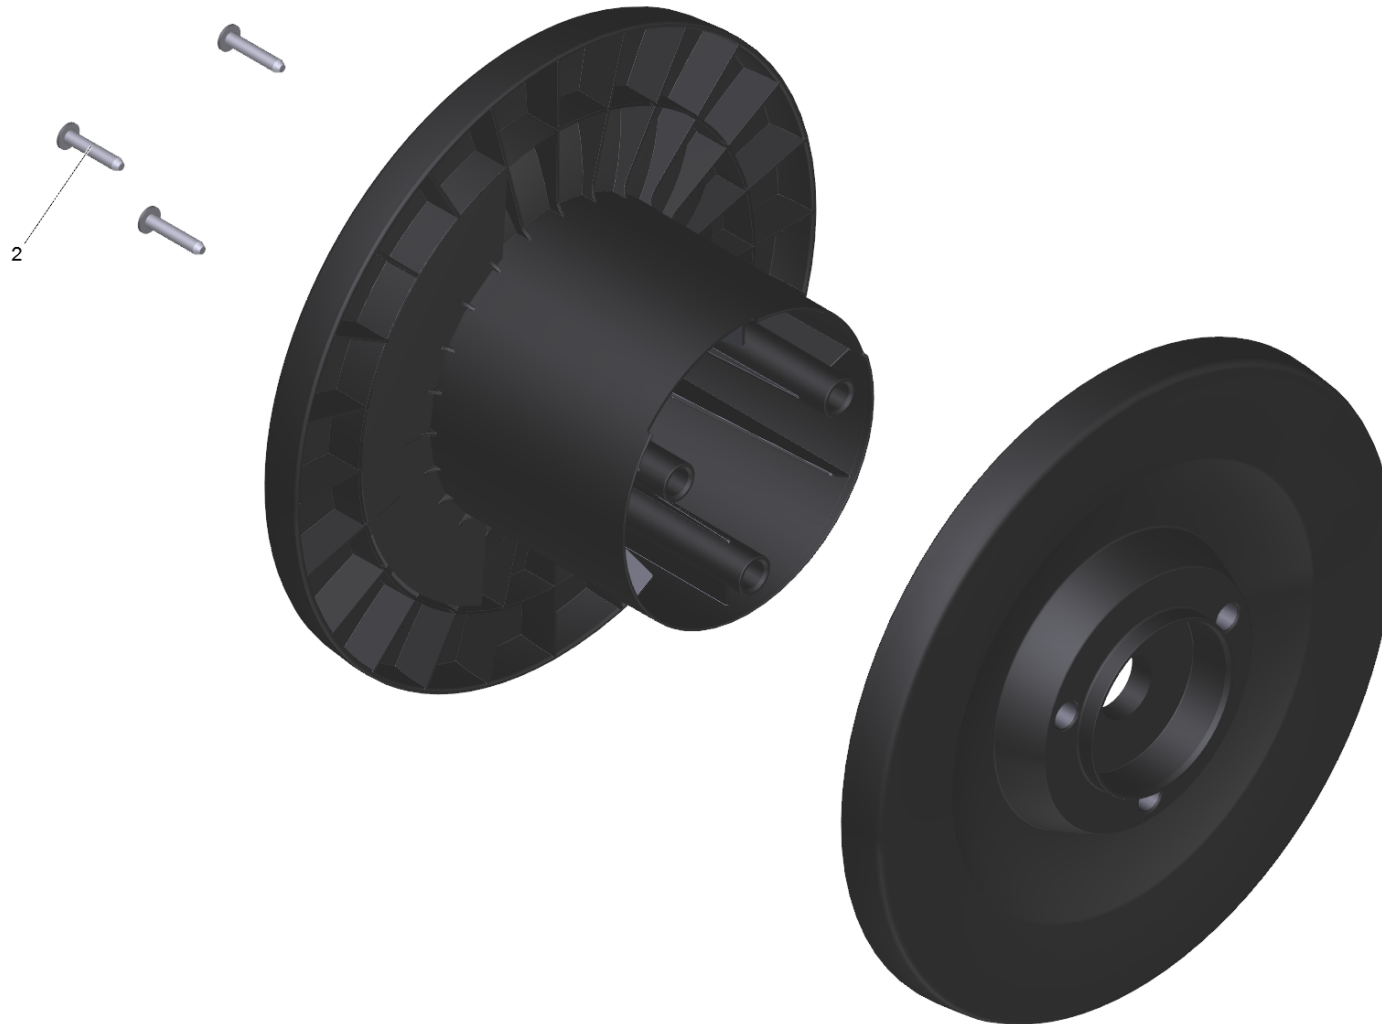

2 Set (4.515-104.0)

Professional \ High pressure cleaner cold water \ Electric motor \ HD 5/12 CX *EU \ Spare parts list HD 5/12CX HD 6/13CX \ Housing \ Hose reel \ Set

2 Set (4.515-104.0)

Professional \ High pressure cleaner cold water \ Electric motor \ HD 5/12 CX *EU \ Spare parts list HD 5/12CX HD 6/13CX \ Housing \ Hose reel \ Set

KÄRCHER

POS	Article no.	Description	Quantity	Unit
2	7.303-109.0	Screw 5x25 -10.9-R2R (In6Rd)	3	PC