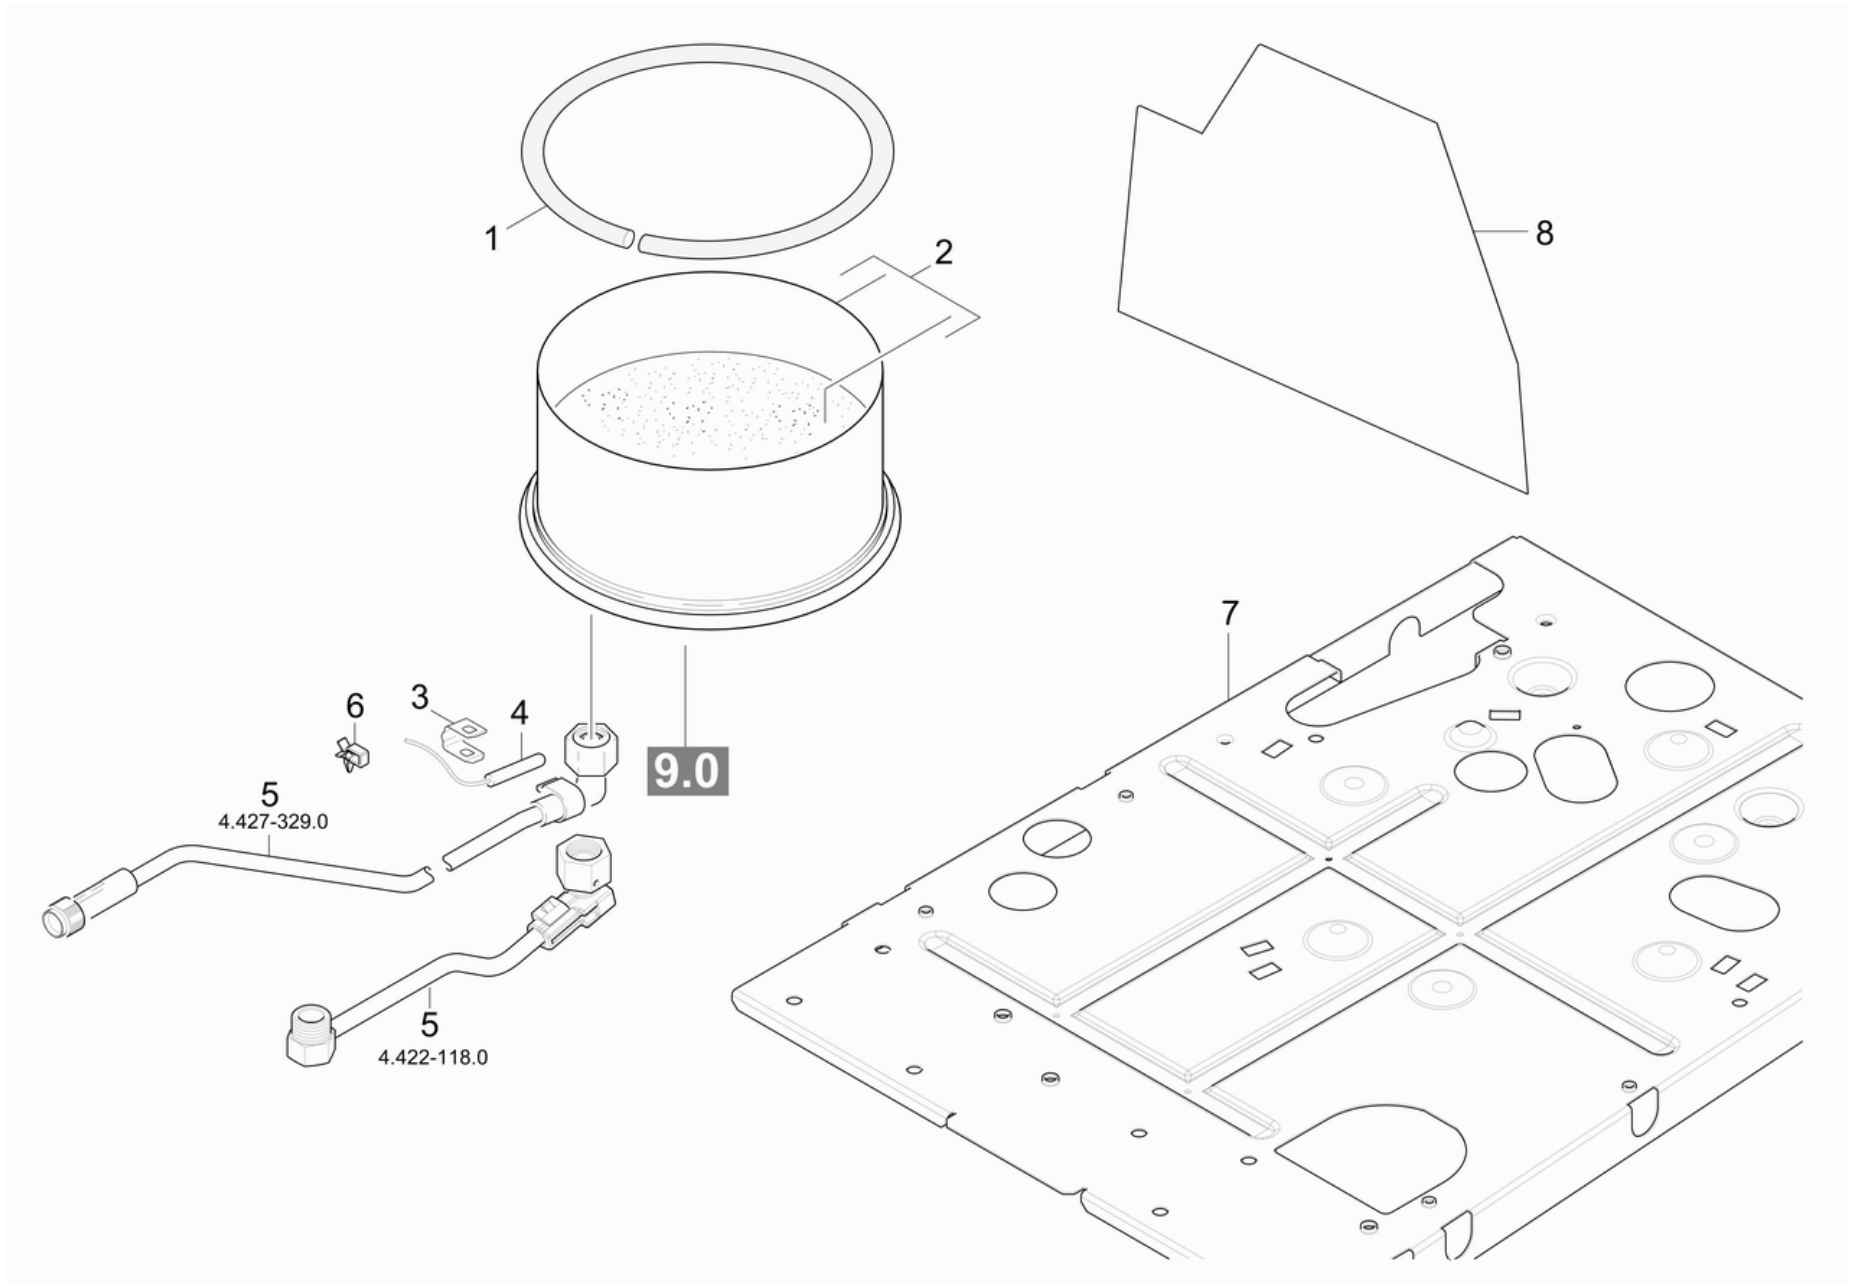

78 Burner bottom

Professional \ High pressure cleaner hotwater \ Electric motor \ HDS 10/20 -4M *EU-II \ Spare parts list HDS 10/20 \ Flow heater \ Burner bottom

78 Burner bottom

Professional \ High pressure cleaner hotwater \ Electric motor \ HDS 10/20 -4M *EU-II \ Spare parts list HDS 10/20 \ Flow heater \ Burner bottom

POS	Article no.	Description	Quantity	Unit
1	6.366-009.0	Seal string	1.000	ST
2	4.655-044.0	Bottom pressure boiler	1.000	ST
3	5.263-064.0	Tensioning part	1.000	ST
4	4.686-031.0	Thermostat only for replacement	1.000	ST
5	4.427-329.0	Manifold complete	1.000	ST
	Item text1: 1.071-401.0 /-402.0 /-403.0			
5	4.422-118.0	Pipelines	1.000	ST
	Item text1: 1.071-451.0 /-452.0 /-455.0			
6	6.970-929.0	Clip	1.000	ST
7	5.051-114.0	Base plate boiler	1.000	ST
8	5.424-142.0	Foil shield	1.000	ST