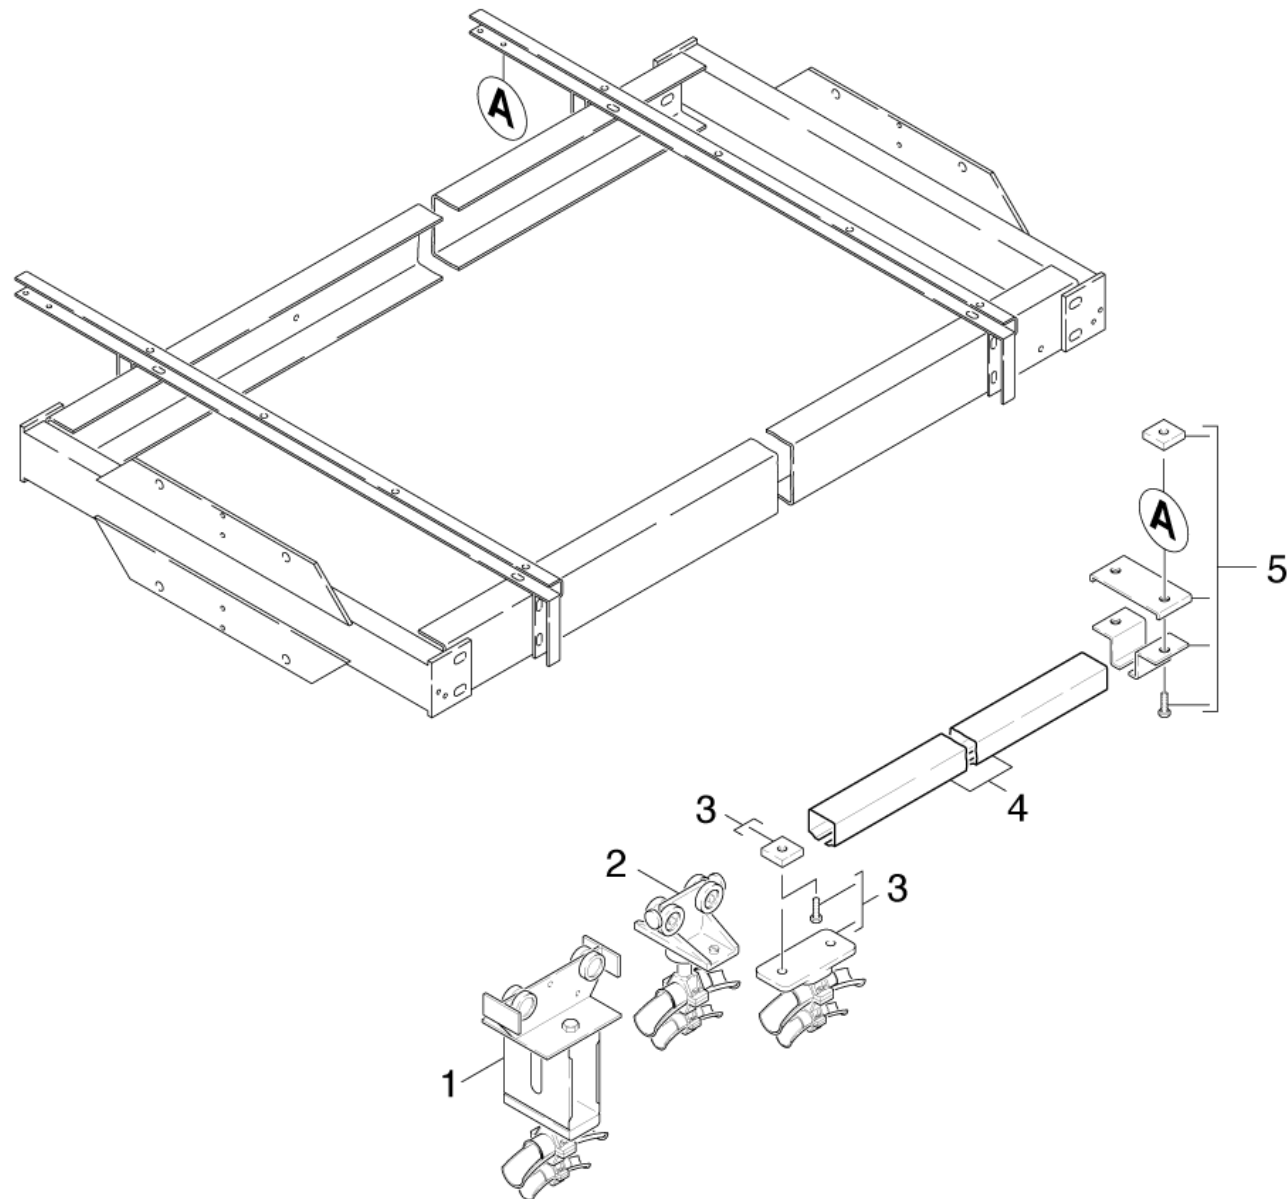

# 50 Cable transport

Professional \ Systems engineering \ Wash units \ Commercial vehicle \ RBD 5212 \ Documentation RBD \ Spare parts list RBD 5000 \ Cable transport

## 50 Cable transport

Professional \ Systems engineering \ Wash units \ Commercial vehicle \ RBD 5212 \ Documentation RBD \ Spare parts list RBD 5000 \ Cable transport

POS	Article no.	Description	Quantity	Unit	Foot note text
1	7.777-999.0	Stockpiling discontinued	2	ST	
2	6.541-032.0	Wire carriage complete	8	ST	
3	7.777-999.0	Stockpiling discontinued	2	ST	
4	6.233-017.0	C-Profile 30	1	M	TO ORDER AS CUT GOODS
5	6.541-012.0	Rail holder	5	ST	