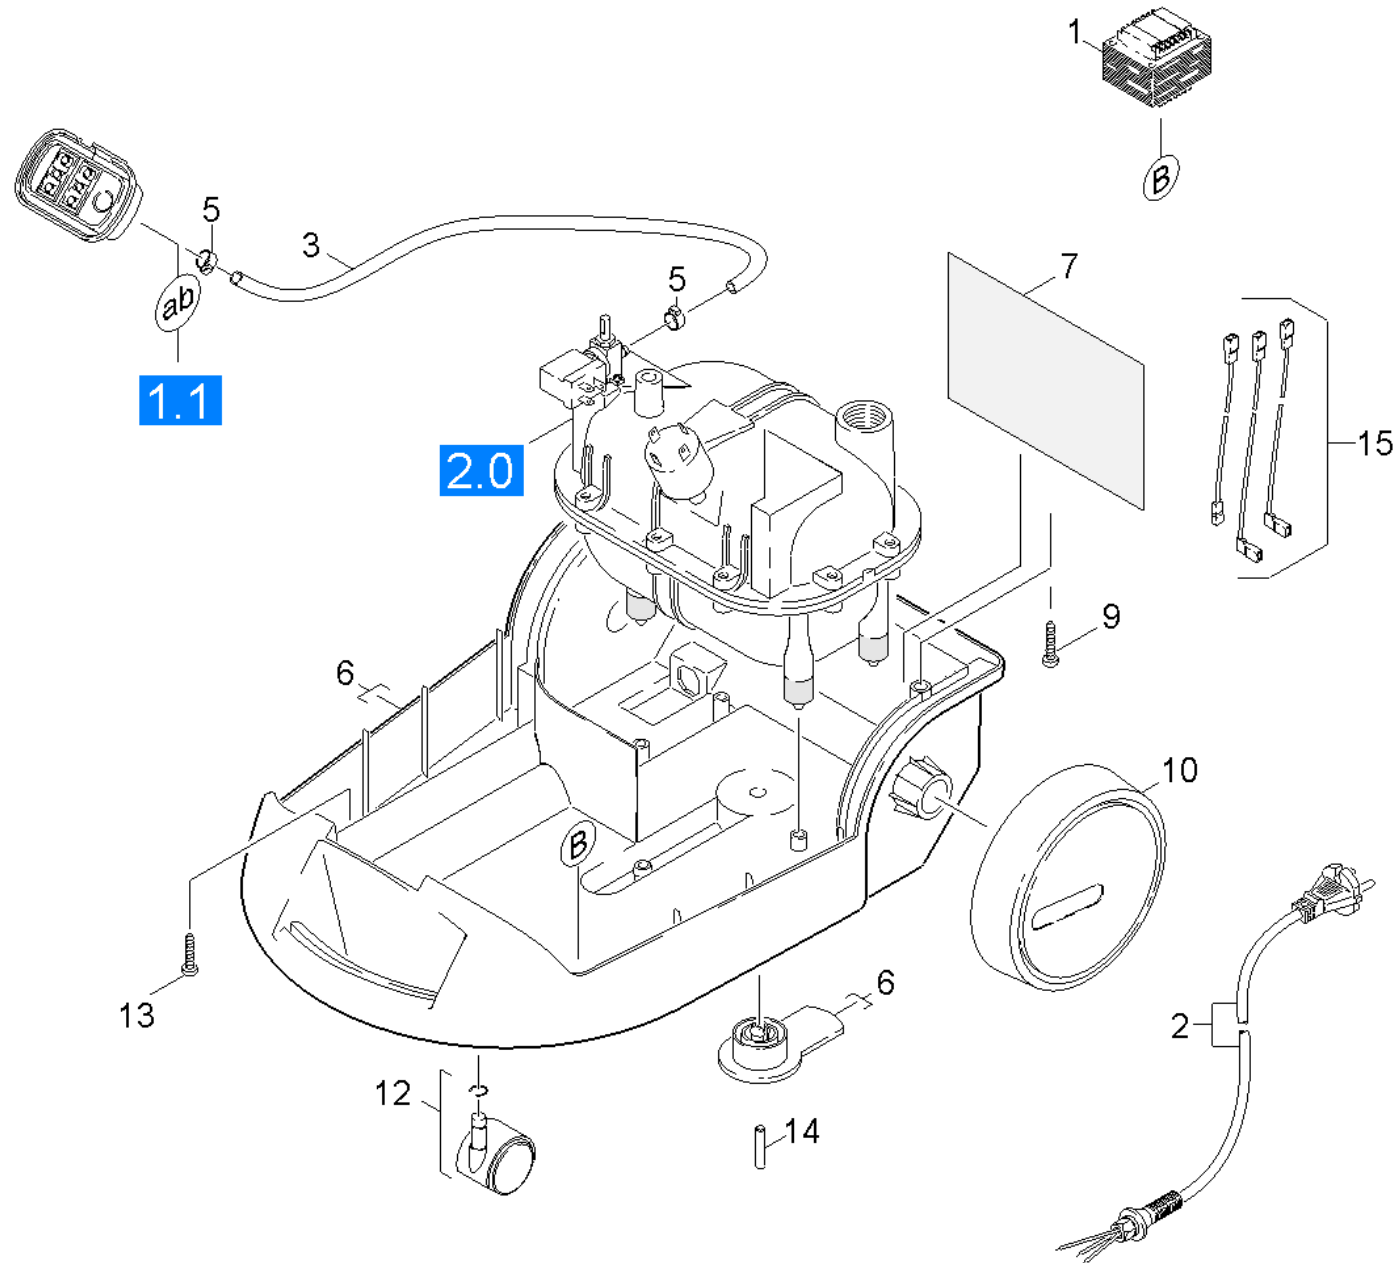

12 Appliance bottom part

Home and Garden \ Steamer \ K 1501 *EU \ Spare parts list VAP K 1501 \ Appliance individual parts \ Appliance bottom part

12 Appliance bottom part

Home and Garden \ Steamer \ K 1501 *EU \ Spare parts list VAP K 1501 \ Appliance individual parts \ Appliance bottom part

POS	Article no.	Description	Quantity	Unit	Foot note text
1	6.622-184.0	Transformer 10VA 230V	1.000	ST	
2	7.777-999.0	Stockpiling discontinued	1.000	ST	
		Item text1: / 1.058-407.0 / -780.0			
2	7.777-999.0	Stockpiling discontinued	1.000	ST	
		Item text1: / 1.058-290.0 / -402.0 / -410.0			
		Item text2: / -930.0			
2	7.777-999.0	Stockpiling discontinued	1.000	ST	
		Item text1: / 1.058-405.0 / -413.0 / -720.0			
		Item text2: / -960.0			
2	6.647-841.0	Cable with plug *GB	1.000	ST	
		Item text1: / 1.058-280.0 / -401.0 / -409.0			
		Item text2: / -920.0			
2	6.647-498.0	Cable with plug *EU	1.000	ST	
		Item text1: / 1.058-120.0 / -400.0 / -408.0			
		Item text2: / -900.0 / -901.0			
2	6.647-704.0	Cable with plug *DK	1.000	ST	
		Item text1: / 1.058-350.0 / -950.0			
2	6.649-080.0	Cable with plug *AUS	1.000	ST	
		Item text1: / 1.058-403.0 / -414.0 / -600.0			
		Item text2: / -990.0			
3	6.389-862.0	Hose silicon DN4	1.000	M	TO ORDER AS CUT GOODS
5	6.389-882.0	Hose clip 8,5-10,0	2.000	ST	
6	4.060-347.0	Housing bottom part complete	1.000	ST	
7	5.192-032.0	Plate	1.000	ST	
9	7.303-109.0	Screw 5x25 -10.9-R2R (In6Rd)	2.000	ST	
10	5.515-076.0	Wheel	2.000	ST	
12	6.435-250.0	Castor	1.000	ST	
13	6.303-122.0	M4 .2X13 DIN 7981 TORX T15 PAN HD HI/LO	2.000	ST	
14	7.314-111.0	Straight pin 6m6x20-St ISO 2338	1.000	ST	
15	6.648-080.0	Cable set repair	1.000	ST	