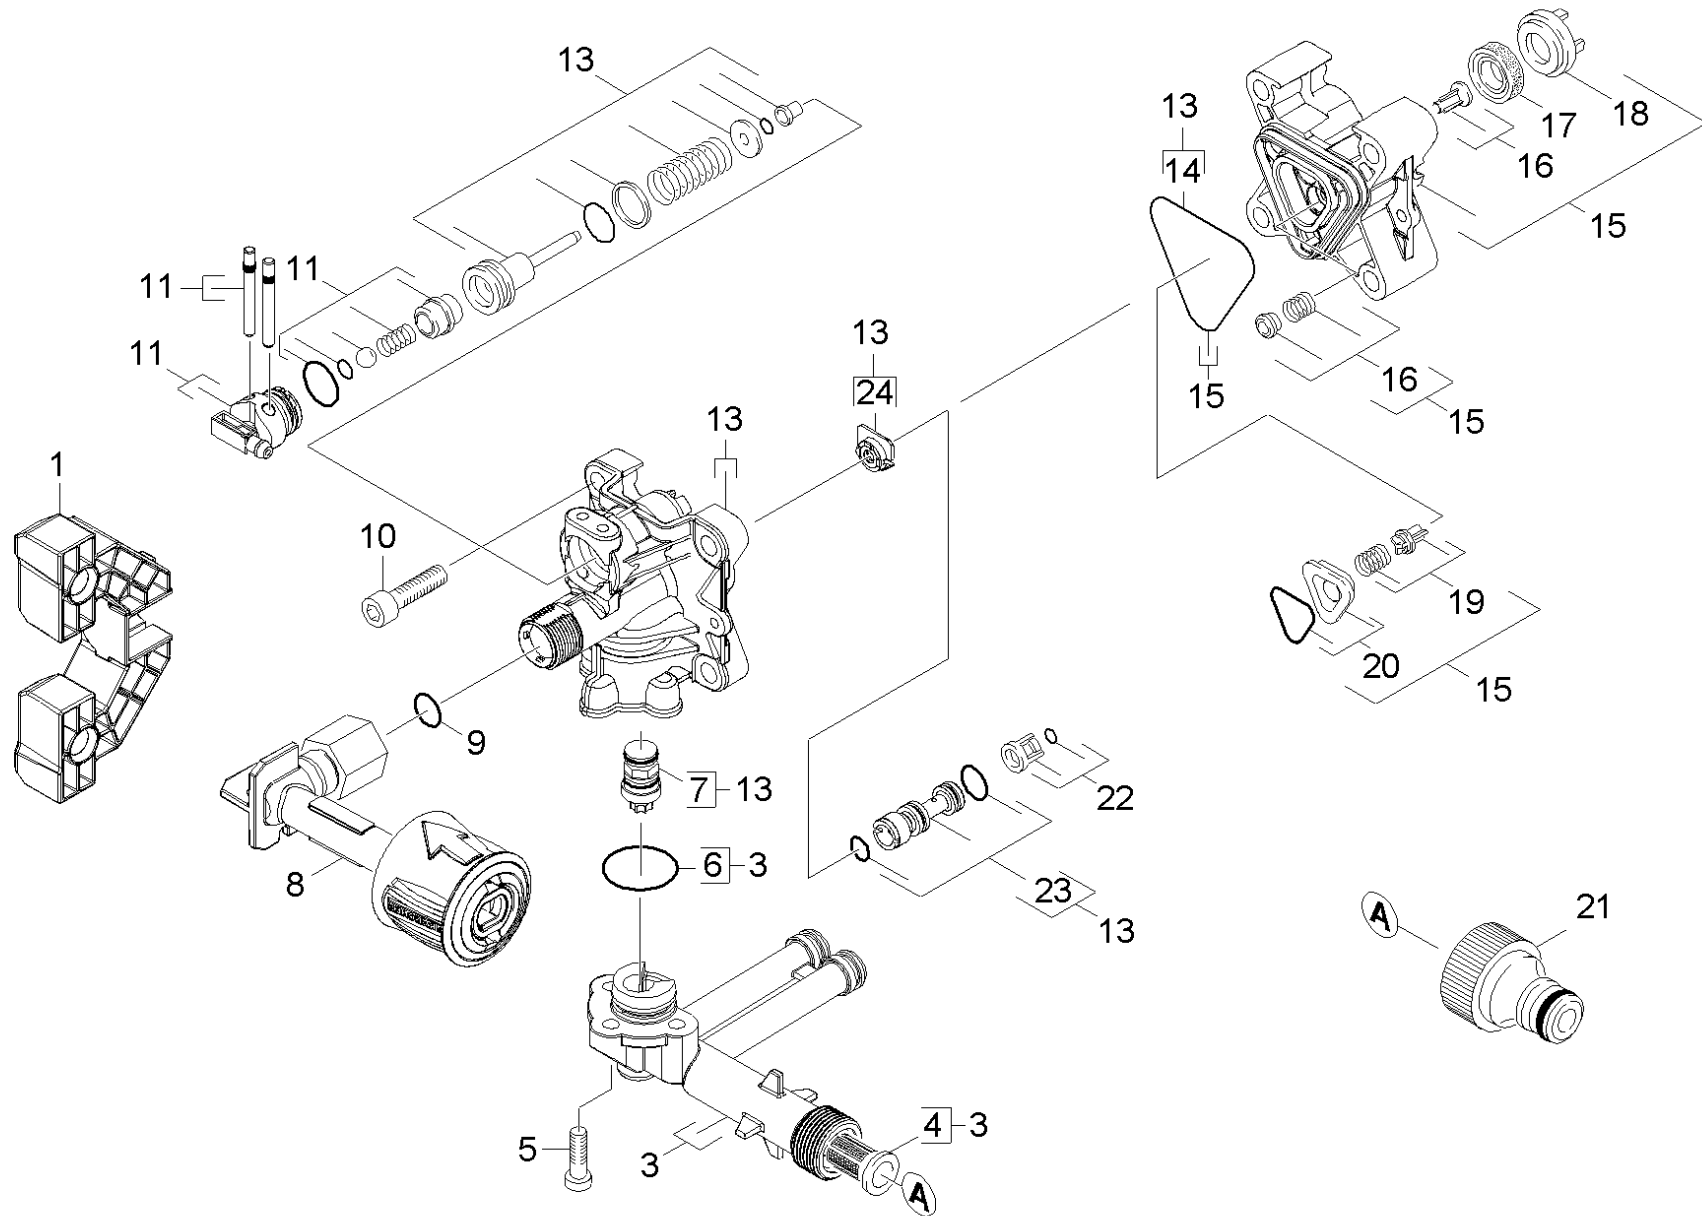

21 Housing

Home and Garden \ High pressure cleaner cold water \ Electric motor \ K 5 \ K 5 Basic *EU \ Spare parts list K5 Basic*EU \ Pump set \ Housing

21 Housing

Home and Garden \ High pressure cleaner cold water \ Electric motor \ K 5 \ K 5 Basic *EU \ Spare parts list K5 Basic*EU \ Pump set \ Housing

POS	Article no.	Description	Quantity	Unit
1	9.037-673.0	Bracket pump (bridge)	1.000	ST
3	9.001-745.0	Connection complete	1.000	ST
4	5.731-598.0	Fine filter long	1.000	ST
5	9.086-199.0	Screw M6x16	3.000	ST
6	9.081-417.0	O-Ring d.20 x 2	1.000	ST
7	9.002-164.0	plastic by pass (spare)	1.000	ST
8	9.002-412.0	outlet fitting K5 Al (spare)	1.000	ST
9	6.362-151.0	O-Ring d. 10 x 2 NBR 70	1.000	ST
10	7.306-151.0	Cylinder head screw M8x65 -8.8-A2E ISO4	4.000	ST
11	9.001-277.0	Spare parts set chemistry	1.000	ST
13	9.001-800.0	Spare part set control head	1.000	ST
14	9.081-424.0	Form seal	1.000	ST
15	9.002-456.0	Pump head Alu FC ric	1.000	ST
16	9.001-110.0	Moulded part complete	1.000	ST
17	6.362-875.0	Grooved ring	3.000	ST
18	9.038-428.0	Supportring 6,7 mm	3.000	ST
	Item text1: all other machines			
18	9.038-428.0	Supportring 6,7 mm	3.000	ST
	Item text1: 1.180-583.0/-630.0/-631.0			
19	9.001-275.0	Valve set	1.000	ST
20	9.001-276.0	Joining piece	1.000	ST
21	6.465-031.0	Connection 3/4	1.000	ST
22	9.001-819.0	Cage complete	1.000	ST
23	4.769-035.0	Nozzle insert	1.000	ST
24	9.037-142.0	Distance holder	1.000	ST