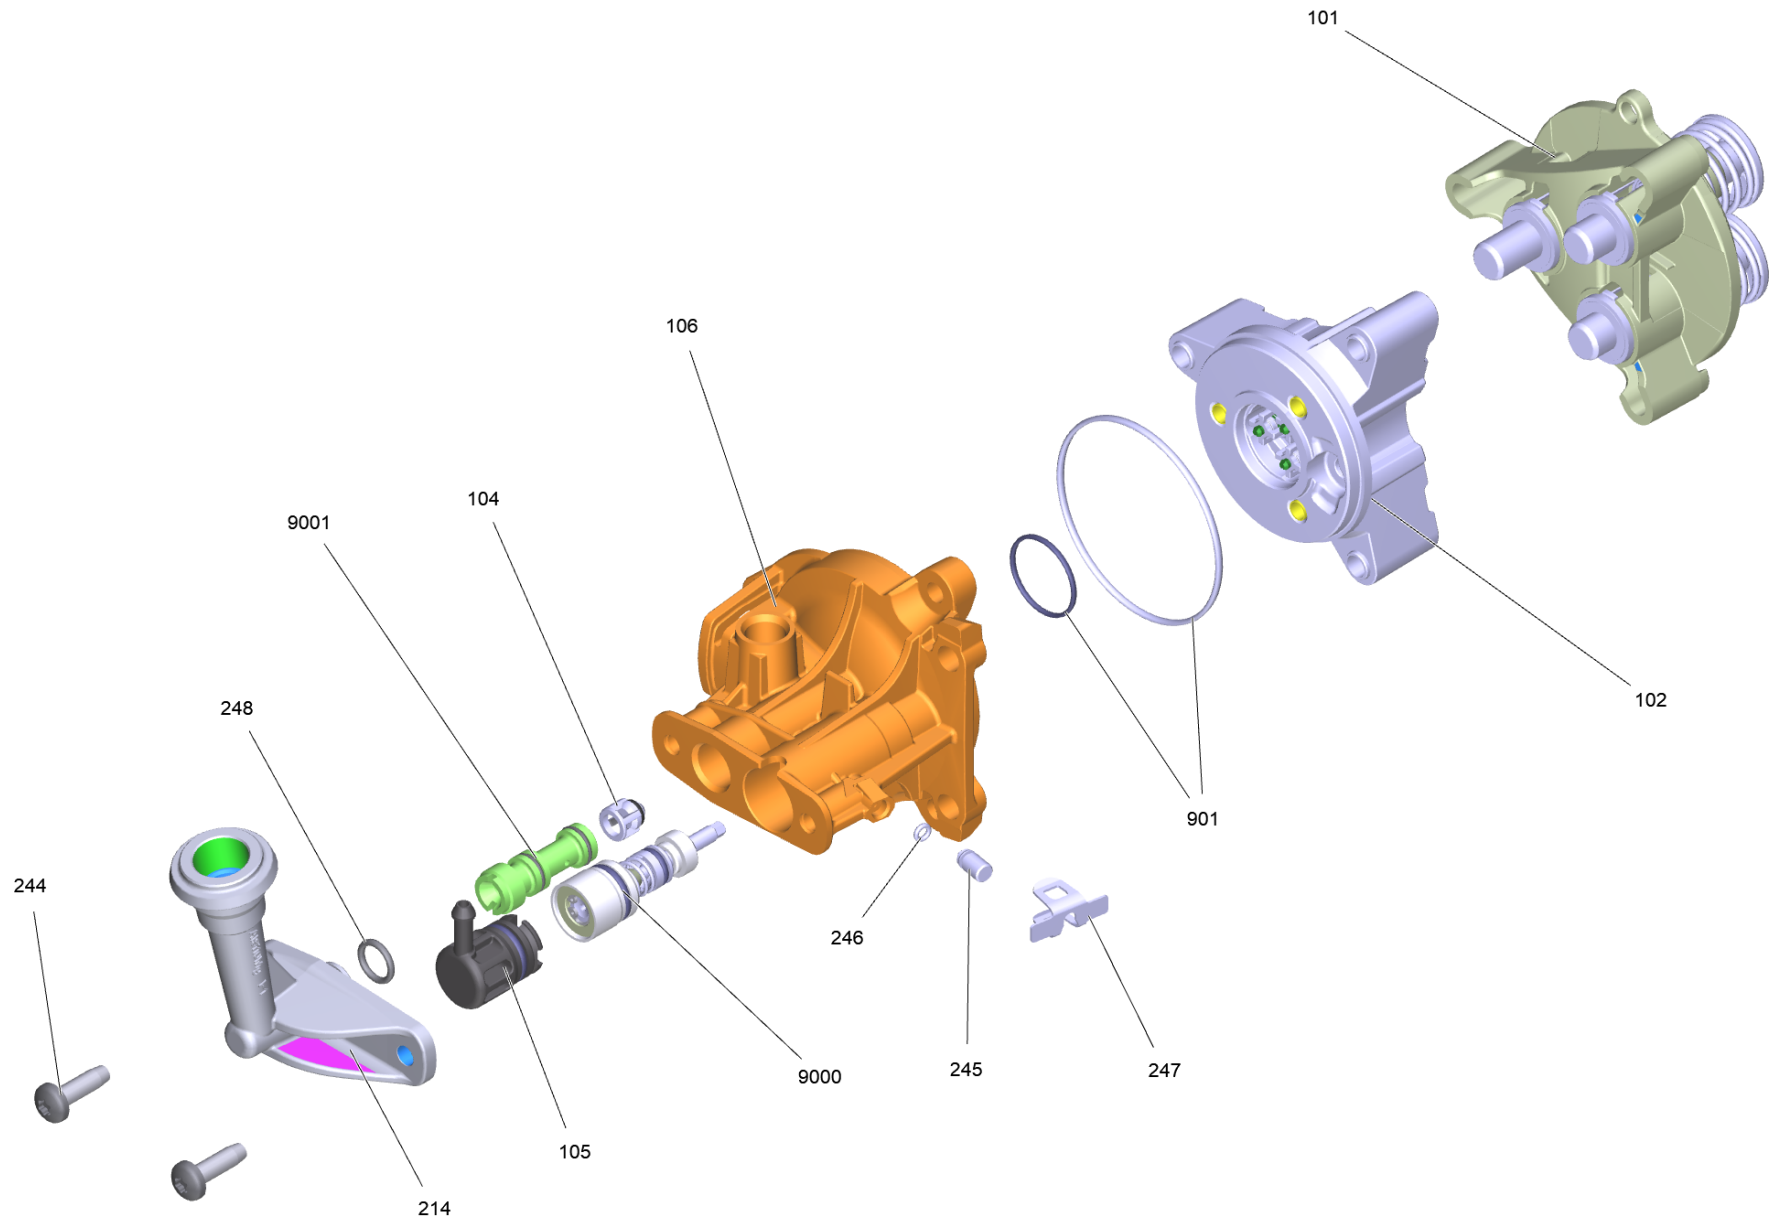

51 Pump head complete K7 *EU

Home and Garden \ High pressure cleaner cold water \ Electric motor \ K 7 \ K 7 Full Control Home *EU \ Spare parts list K7 Full Contoll Home *EU \ Pump set complete K7 2016 \ Pump head complete K7 *EU

KÄRCHER

POS	Article no.	Description	Quantity	Unit
247	5.048-047.0	Clamp pressure sensor	1	PC
102	9.002-525.0	Cylinder head alluminio completo (c/imballo)	1	PC
214	5.789-070.0	High-pressure outlet	1	PC
106	5.062-705.3	Housing K7	1	PC
9001	4.769-034.0	Nozzle insert only for replacement	1	PC
248	6.362-151.0	O-Ring d. 10 x 2 NBR 70	1	PC
246	6.363-625.0	O-Ring seal 2,7x1,5 NBR90	1	PC
101		Piston guidance complete	1	PC
245	5.443-019.0	Plug	1	PC
105	9.002-523.0	Plug completo K7 (c/imballo)	1	PC
244	7.303-048.0	Screw M6x20 -St-R3R (In6Rd)	2	PC
9000	2.885-186.0	Spare parts set excess-current	1	PC
901	4.100-834.0	Spare parts set seals	1	PC
104	4.584-022.0	Valve pin complete	1	PC