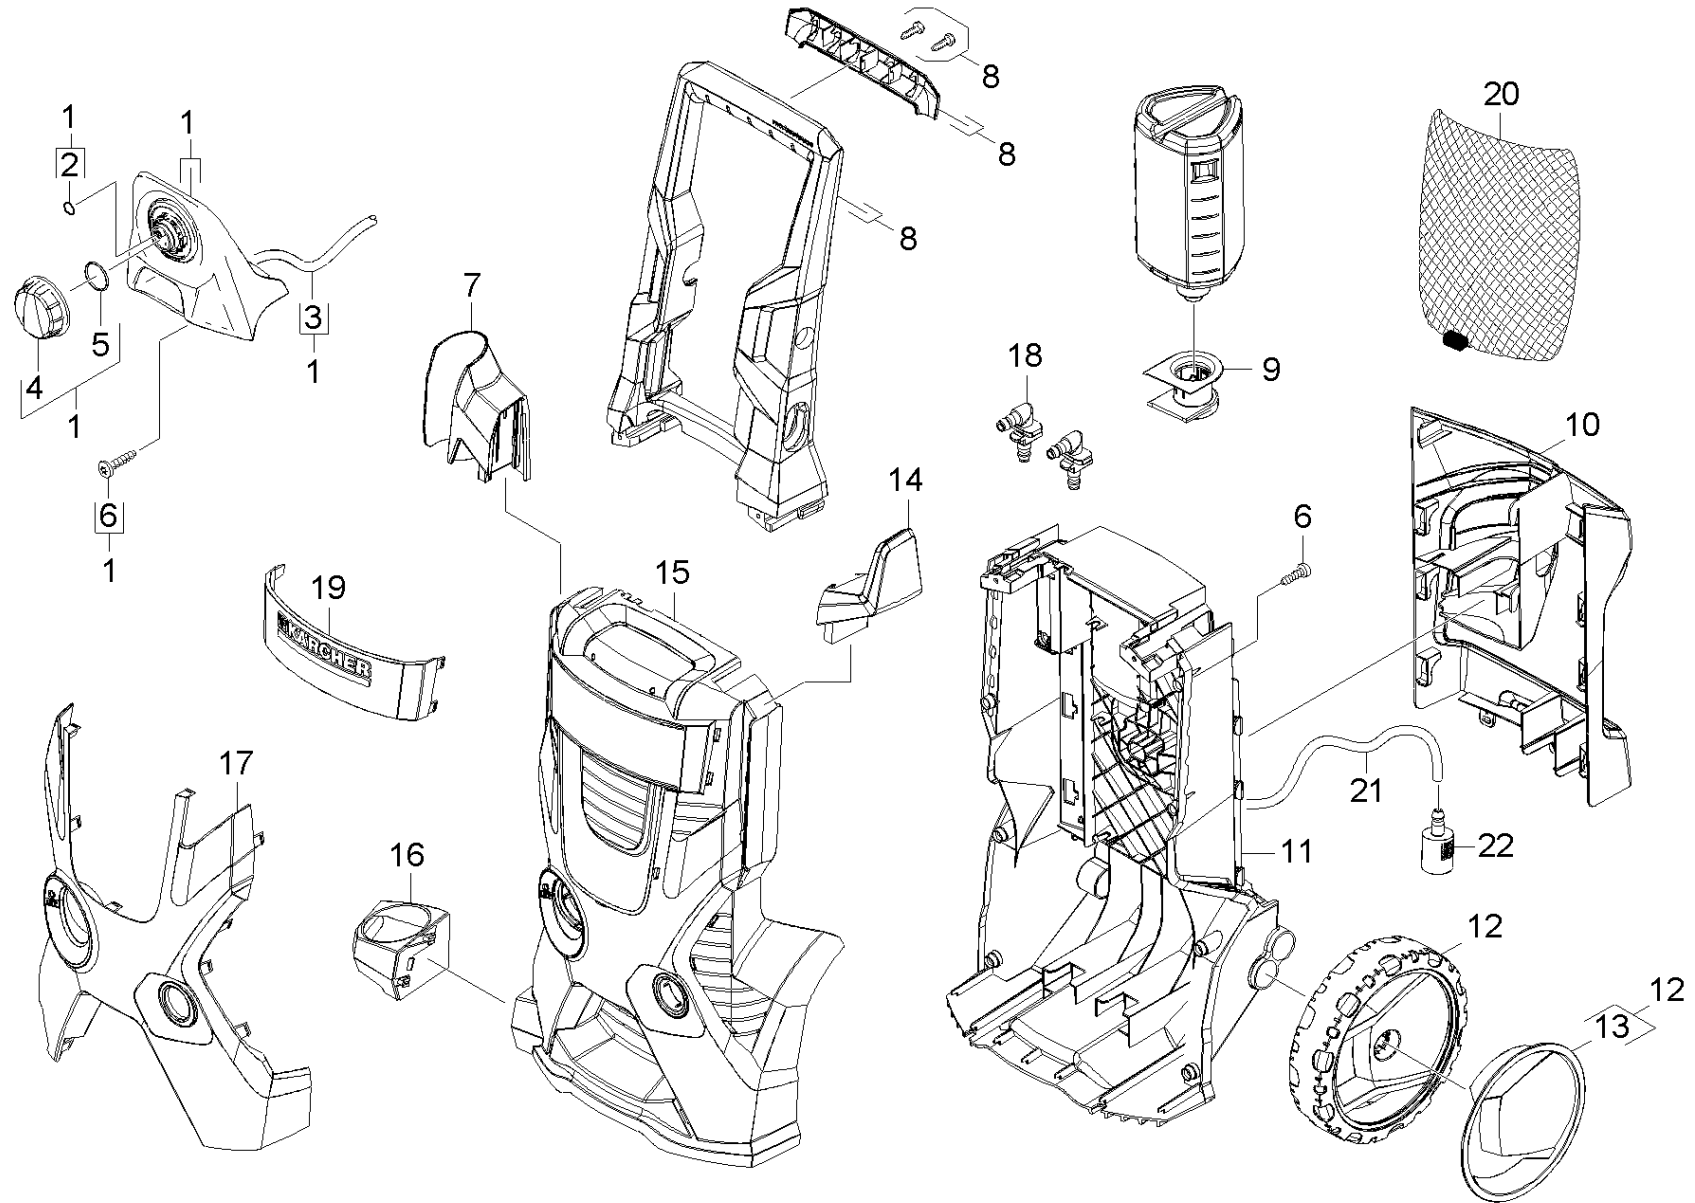

11 Housing

Overview technical documents/Home & Garden/High pressure cleaner cold water/Electric motor/K 5/K 5.700 *EU (1.181-300.0)/Spare parts list K5.700 Modul Range/10 Housing/11 Housing

11 Housing

Overview technical documents/Home & Garden/High pressure cleaner cold water/Electric motor/K 5/K 5.700 *EU (1.181-300.0)/Spare parts list K5.700 Modul Range/10 Housing/11 Housing

ET/VT (spare/wear parts)	Pos	Material #	Name	Qty.	Unit	Footnote text
X-X	1	2.885-244.0	Spare parts set hook hose	1.000	ST	
	2	6.363-018.0	O-Ring seal 4X2	1.000	ST	
	3	6.390-426.0	Hose DN 5	1.000	M	TO ORDER AS CUT GOODS
	4	9.037-621.0	Handhold chemistry	1.000	ST	
	5	6.362-522.0	O-Ring seal 24,0 X 2,0	1.000	ST	
X	6	9.086-203.0	Screw 4x22	2.000	ST	
X-X	7	9.037-618.0	Holder pistol above	1.000	ST	
X-X	8	9.012-717.0	Handhold complete	1.000	ST	
X-X	9	9.012-681.0	RM retainer station	1.000	ST	
Position text: 1.181-300.0 /-301.0 /-302.0 /-303.0 /-304.0 /-305.0 /-308.0 /-311.0 /-312.0						
X-X	10	9.038-023.0	Holder accessories EU-USA	1.000	ST	
Position text: 1.181-300.0 /-301.0 /-302.0 /-303.0 /-304.0 /-305.0 /-308.0 /-311.0 /-312.0						
X-X	11	9.037-871.0	Housing rear WCM Modular	1.000	ST	
X-X	12	4.515-325.0	Wheel set replacement 200 HUMMER	1.000	ST	SET OF 2 PIECES
X-X	13	4.515-292.0	Screen for replacement 200 Hummer SF	1.000	ST	SET OF 2 PIECES
X-X	14	9.037-622.0	Catch for cable	1.000	ST	
	15	9.037-903.0	Cover yellow Modular TOP	1.000	ST	
Position text: 1.181-310.0						
	15	9.037-636.0	Cover Modular TOP	1.000	ST	
Position text: 1.181-300.0 /-301.0 /-302.0 /-303.0 /-304.0 /-305.0 /-308.0 /-311.0 /-312.0						
X-X	16	9.037-619.0	Holder pistol bottom	1.000	ST	
	17	9.037-630.0	Cover yellow X -TOP	1.000	ST	
	18	9.037-861.0	Nipple 90° Mod.Range	2.000	ST	
Position text: 1.181-300.0 /-301.0 /-302.0 /-303.0 /-304.0 /-305.0 /-308.0 /-311.0 /-312.0						
	19	9.001-766.0	Covering cap complete silver	1.000	ST	