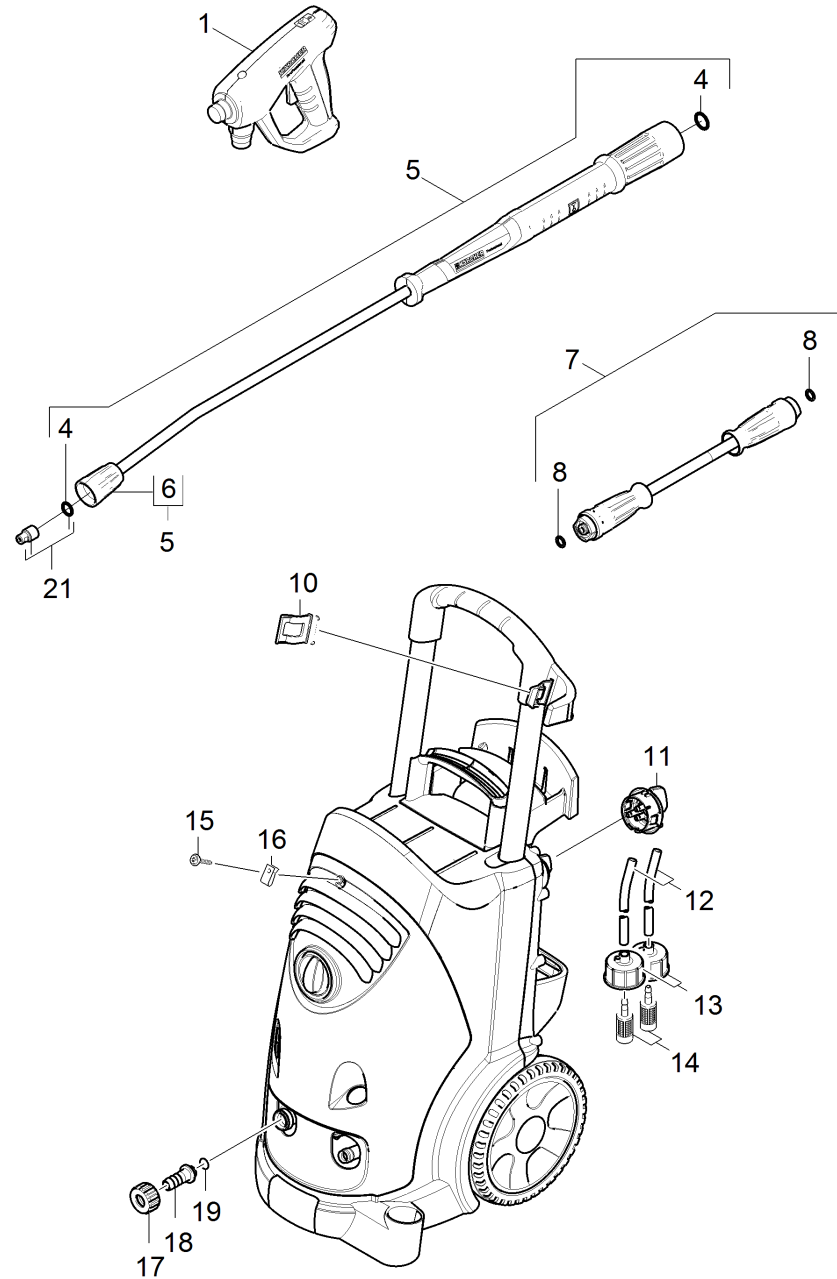

1040 Short spare parts list

Professional \ High pressure cleaner cold water \ Electric motor \ HD 7/18-4 M Classic *EU-I \ Short spare parts list

1040 Short spare parts list

Professional \ High pressure cleaner cold water \ Electric motor \ HD 7/18-4 M Classic *EU-I \ Short spare parts list

POS	Preces Nr.	Apraksts	Quantity	Unit	Zemsvētras piezīme
18	5.443-291.0	Caurules nipelis	1.000	ST	
13	4.060-866.0	Cover cleaning agents complete	2.000	ST	
1	4.118-005.0	EASY!Force Advanced	1.000	ST	
14	5.731-652.0	Filtrs ar atsvariņu	2.000	ST	
19	6.362-161.0	Gredzenblīve 19,3 X 2,4	1.000	ST	
7	6.110-031.0	Hose assembly TR rotatable DN8 31,5MPa 1	1.000	ST	
5	4.112-007.0	Jet pipe TR 600 mm	1.000	ST	
8	2.880-154.0	O-Ring kit	1.000	ST	
21	2.113-007.0	Power nozzle TR 25042	1.000	ST	
11	4.580-645.0	Proportioning valve chemistry	1.000	ST	
6	4.112-011.0	Protection part TR only for replacement	1.000	ST	
15	6.304-099.0	skr. ar ovālu galvu M 6x 18-4.8-R2R	1.000	ST	
4	2.880-001.0	Spare part set seals TR	1.000	ST	
10	5.044-216.0	Turētājs	1.000	ST	
16	6.310-053.0	Uzgrieznis	1.000	ST	
17	5.310-076.0	Uzgrieznis	1.000	ST	
12	6.388-216.0	Šļūtene DN 5	1.000	M	TO ORDER AS CUT GOODS