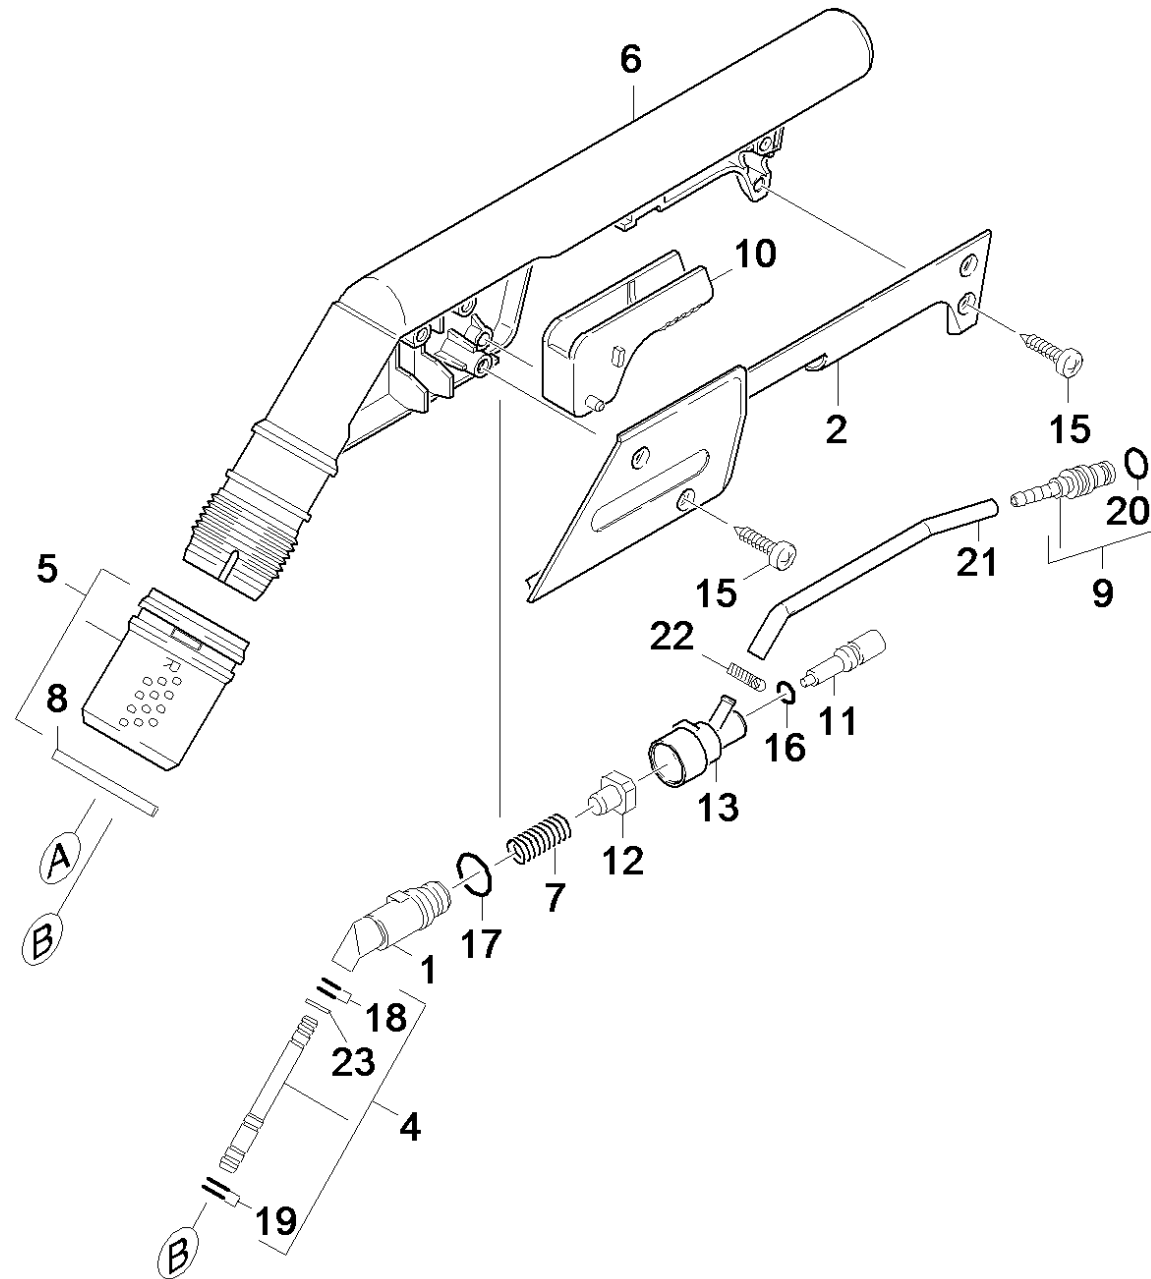

46 Handhold complete (4.321-101.0)

Home and Garden \ Spray extraction \ PUZZI 200 220V PW30/1 \ PUZZI 200 *EU \ Spare parts list PUZZI 200 \ Floor tool complete \ Floor tool \ Handhold complete

46 Handhold complete (4.321-101.0)

Home and Garden \ Spray extraction \ PUZZI 200 220V PW30/1 \ PUZZI 200 *EU \ Spare parts list PUZZI 200 \ Floor tool complete \ Floor tool \ Handhold complete

KÄRCHER

POS	Article no.	Description	Quantity	Unit
1	5.030-670.0	Moulded part	1	PC
2	5.031-038.0	Moulded part	1	PC
4	4.127-009.0	Extension	1	PC
5	4.310-010.0	Nut right hand thread	1	PC
6	5.321-569.0	Handhold	1	PC
7	5.332-082.0	Helical spring	1	PC
8	5.343-014.0	Locking ring	1	PC
9	4.443-019.0	Hose stem	1	PC
10	5.481-157.0	Lever	1	PC
11	5.584-033.0	Valve pin	1	PC
12	5.584-034.0	Valve pin	1	PC
13	5.587-139.0	Valve housing	1	PC
15	7.303-116.0	Screw 4x12-A2-70 (IN6RD)	4	PC
16	6.362-401.0	O-Ring seal 3,1 X 1,6	1	PC
17	6.362-402.0	O-Ring seal 11,0 X 1,3-NBR 70	1	PC
18	6.362-761.0	O-Ring seal 4,0 X 1,2	2	PC
19	6.362-472.0	O-Ring seal 6,0 X 1,0-NBR 70	2	PC
20	2.889-246.0	O-Ring seal set 6,75X 1,78	1	PC
21	6.390-237.0	Hose PU DN 6x1	1	ZST
22	6.390-257.0	Hose clip	2	PC
23	7.343-201.0	Lock washer 6-FST-PHR DIN 6799	1	PC