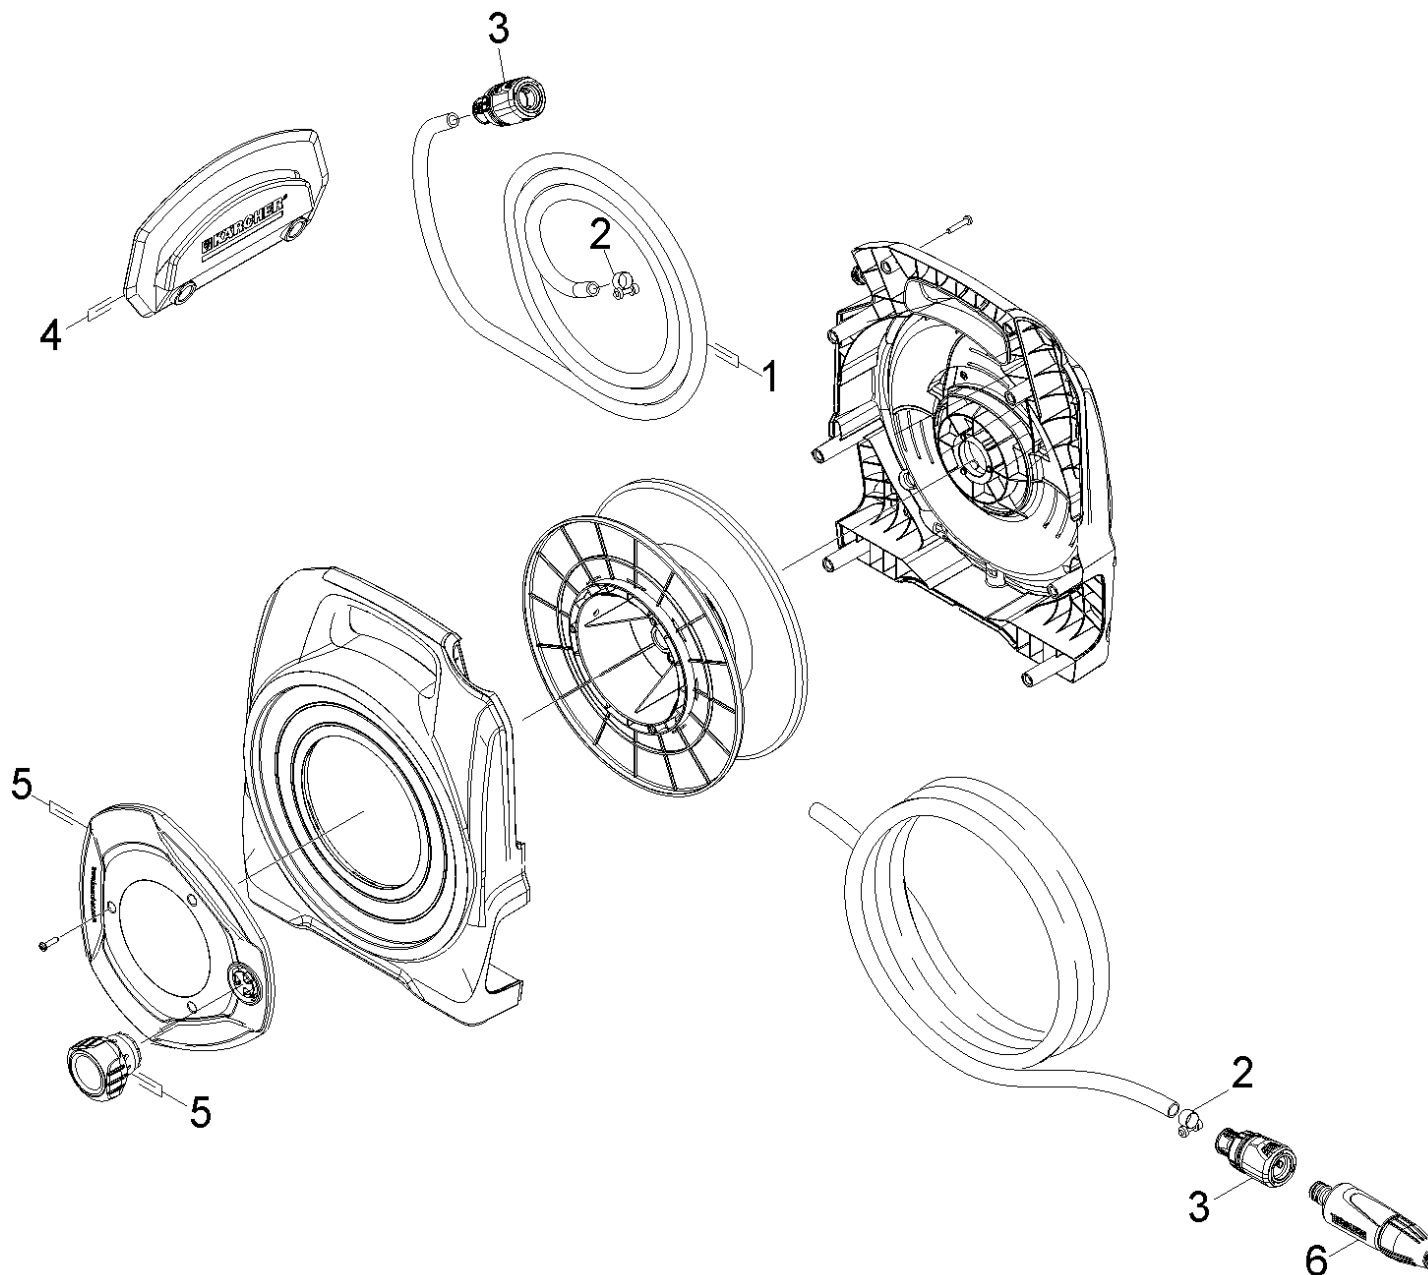

Spare parts list

(2.645-210.0) Compact Reel CR 3.110 Balcony

Table of contents

2 Compact Reel CR 3.110 Balcony (2.645-210.0)	3
Spare parts list Compact Reel CR 3.110 B (5.971-462.0)	4
10 Individual parts	5

2 Compact Reel CR 3.110 Balcony (2.645-210.0)

POS	Article no.	Description	Quantity	Unit
0	5.971-462.0	Spare parts list Compact Reel CR 3.110 B	1.000	ST

Spare parts list Compact Reel CR 3.110 B (5.971-462.0)

POS	Description	Quantity	Unit
10	Individual parts	1.000	ST

10 Individual parts

POS	Article no.	Description	Quantity	Unit
1	4.645-266.0	Hose for replacement 5/6" - 2.15m	1.000	ST
2	6.389-506.0	Hose clip - 13/ 9	2.000	ZST
3	4.645-360.0	Hose coupling spiral hose Aquastop	2.000	ST
4	5.645-640.0	Wall fastening	1.000	ST
5	4.645-438.0	Crank and washer for replacement	1.000	ST
6	2.645-177.0	Nozzle Plus	1.000	ST