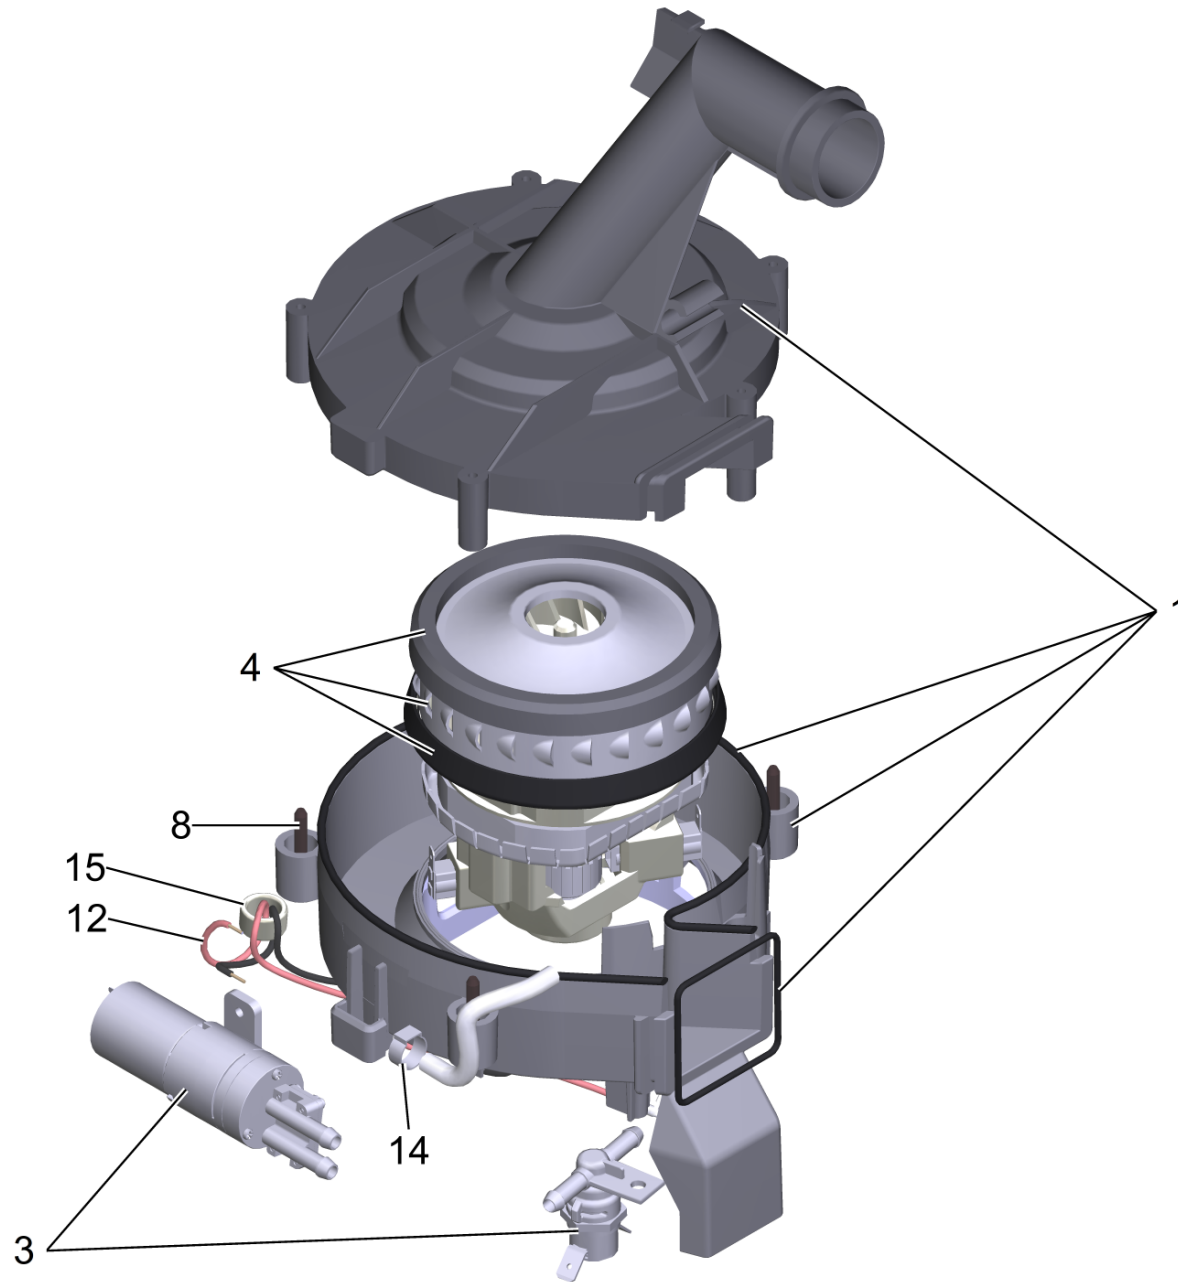

100 Motor pump Unit

Home and Garden \ Spray extraction \ SE 3-18 Compact BatterySet *EU \ Motor pump Unit

100 Motor pump Unit

Home and Garden \ Spray extraction \ SE 3-18 Compact BatterySet *EU \ Motor pump Unit

POS	Article no.	Description	Quantity	Unit
4	4.081-017.0	Blower motor for replacement 18V CDS	1	PC
12	6.651-867.0	Cable red 70mm	1	PC
15	6.346-003.0	Ferrite ring (14x8x10)	1	PC
14	6.390-257.0	Hose clip	2	PC
1	4.081-016.0	Motor housing set	1	PC
8	7.303-084.0	Screw 4x25 -10.9-R2R (K-In6Rd)	5	PC
3	4.081-019.0	Set pump pressure controller	1	PC