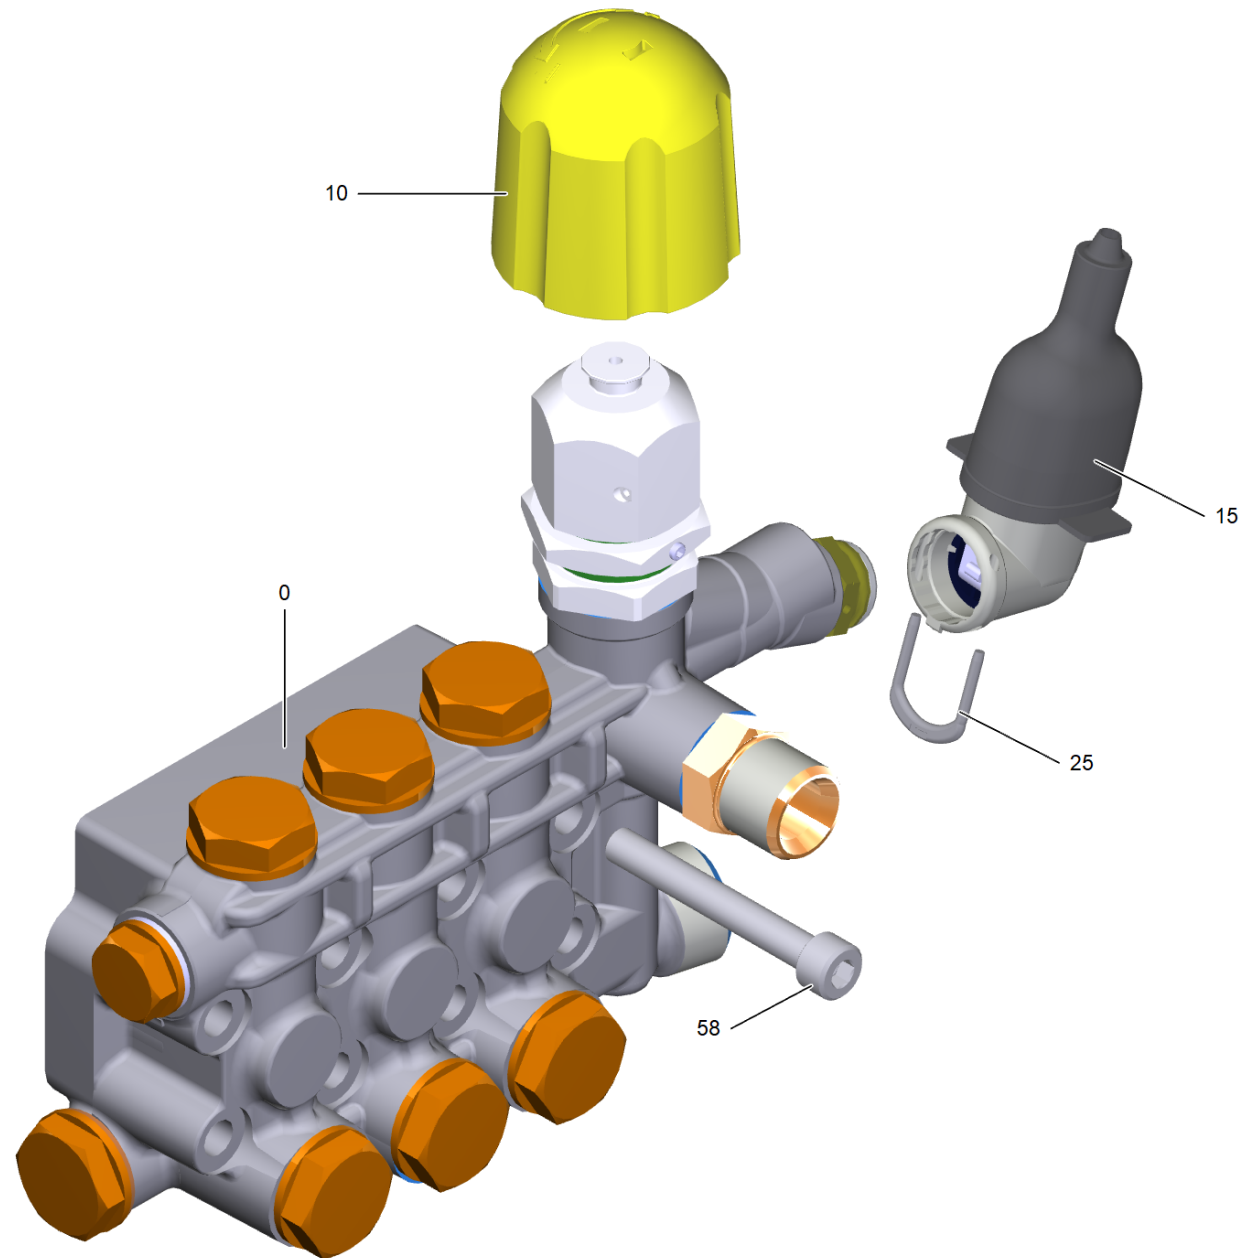

21 Cylinder head

Professional \ High pressure cleaner cold water \ Electric motor \ HD 9/20-4 *KAP \ Spare parts list HD 9/20-4 \ Pump set \ Cylinder head

21 Cylinder head

Professional \ High pressure cleaner cold water \ Electric motor \ HD 9/20-4 *KAP \ Spare parts list HD 9/20-4 \ Pump set \ Cylinder head

POS	Article no.	Description	Quantity	Unit
0	9.751-081.0	Cylinder head pressure switch only for r	1	PC
58	7.306-047.0	Cylinder head screw M8x60 -8.8-A2E ISO4	8	PC
10	9.761-237.0	Handle	1	PC
25	5.034-494.0	Retaining bracket	1	PC
15	9.751-064.0	Switch complete *CN	1	PC