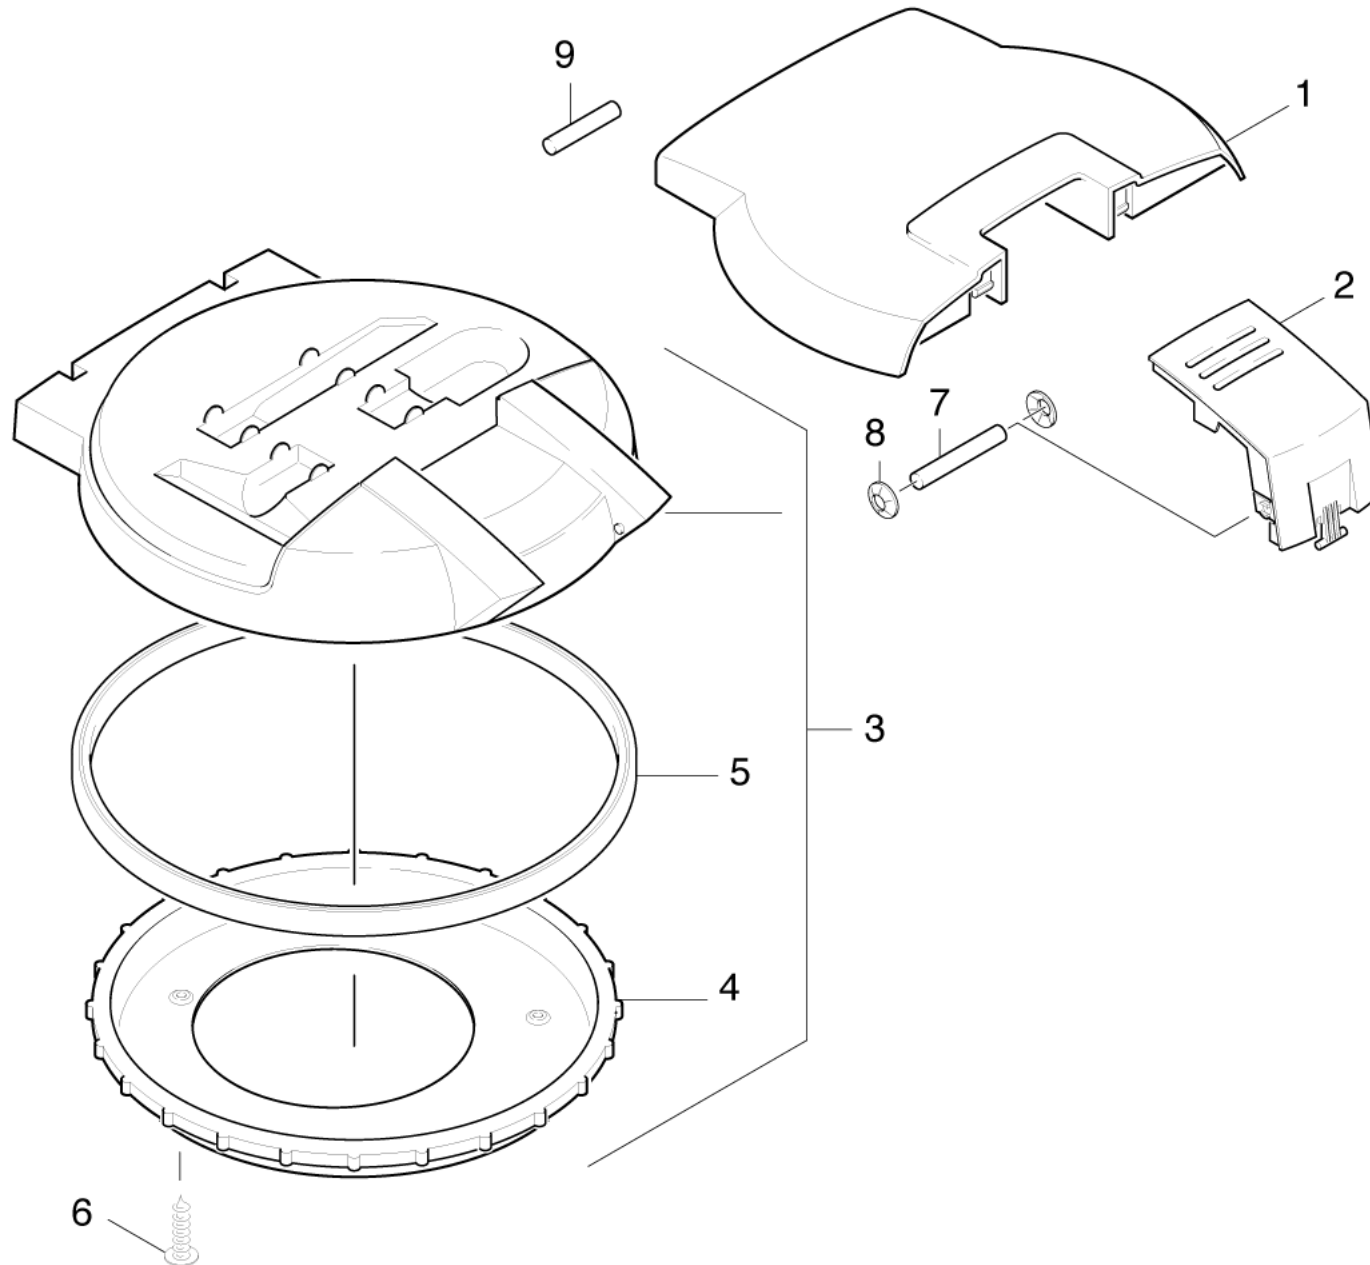

10 Individual parts cover

Professional \ Vacuum cleaner \ Dry vacuum cleaner \ T 201 +ESB 28 *EU \ Spare parts list T 201 \ Individual parts cover

10 Individual parts cover

Professional \ Vacuum cleaner \ Dry vacuum cleaner \ T 201 +ESB 28 *EU \ Spare parts list T 201 \ Individual parts cover

POS	Article no.	Description	Quantity	Unit
1	5.063-439.0	Cover	1.000	ST
2	5.075-016.0	Closure	1.000	ST
3	4.063-167.0	Cover complete	1.000	ST
4	5.394-337.0	Protection part	1.000	ST
5	6.273-116.0	Profile gasket	1.000	ST
6	6.303-155.0	Screw 5x16	4.000	ST
7	5.314-072.0	Pin	1.000	ST
8	7.343-203.0	Lock washer 4-A2 DIN 6799	2.000	ST
9	7.314-138.0	Straight pin 6h8x32 -St ISO 2338	2.000	ST