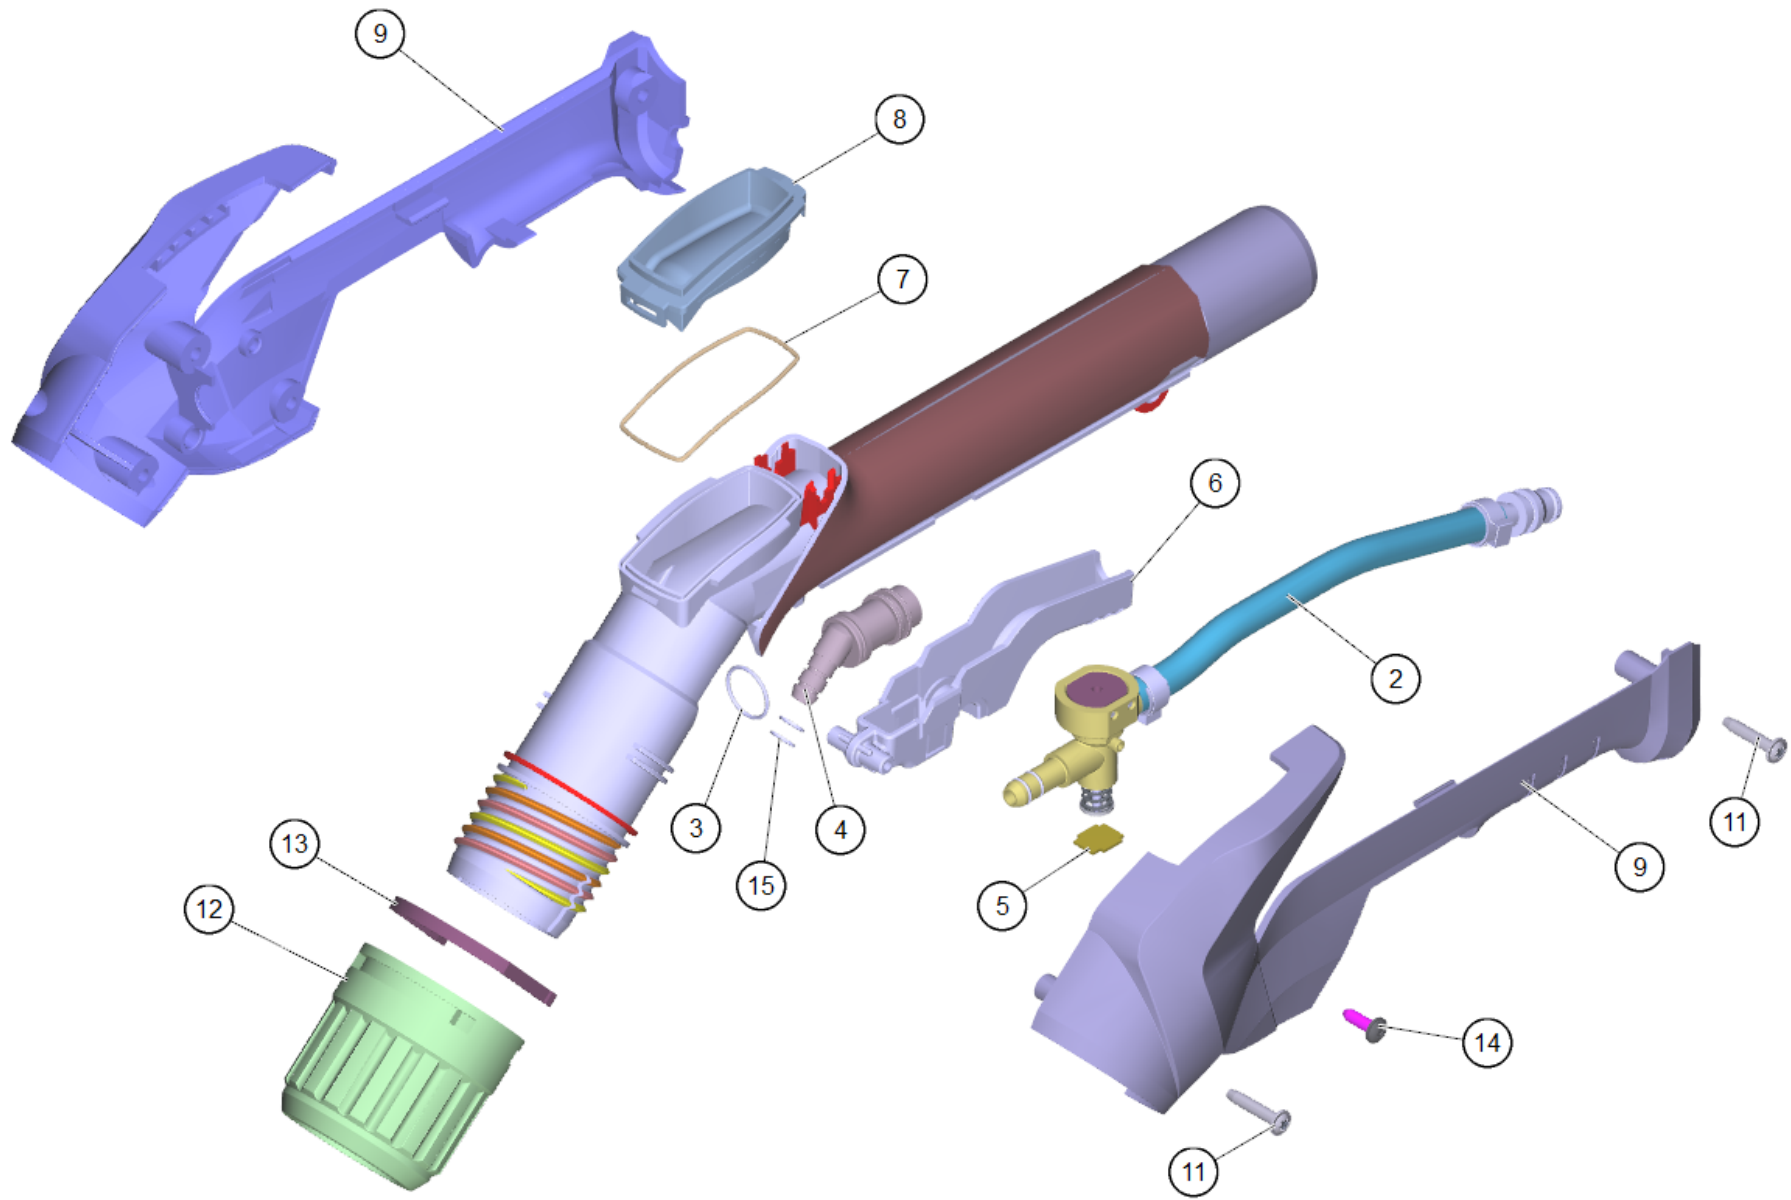

18 Handhold complete packaged (4.130-000.0)

Professional \ Spray extraction \ PUZZI 8/1 C with hand nozzle *EU \ Spare parts list Puzzi 8/1 C_EU \ Accessories \ Handhold complete packaged

18 Handhold complete packaged (4.130-000.0)

Professional \ Spray extraction \ PUZZI 8/1 C with hand nozzle *EU \ Spare parts list Puzzi 8/1 C_EU \ Accessories \ Handhold complete packaged

KÄRCHER

POS	Preces Nr.	Apraksts	Skaitis	Vienība
4	5.453-000.0	Connecting sleeve	1.000	ST
14	7.303-116.0	Filter bags - T 7/1	1.000	ST
15	6.362-472.0	Gredzenblīve 6,0 X 1,0-NBR 70	2.000	ST
9	4.321-038.0	Handhold few	1.000	ST
8	5.384-002.0	Inspection glass	1.000	ST
3	6.362-402.0	O-Ring seal 11,0 X 1,3-NBR 70	1.000	ST
5	5.007-162.0	Plate	1.000	ST
6	5.324-000.0	Pushbutton	1.000	ST
11	7.303-117.0	Screw 4x20 -A2-70 (In6Rd)	4.000	ST
7	5.363-029.0	Seal vision panel	1.000	ST
13	5.031-029.0	Tension ring	1.000	ST
12	5.310-000.0	Union nut	1.000	ST
2	4.580-002.0	Valve complete	1.000	ST