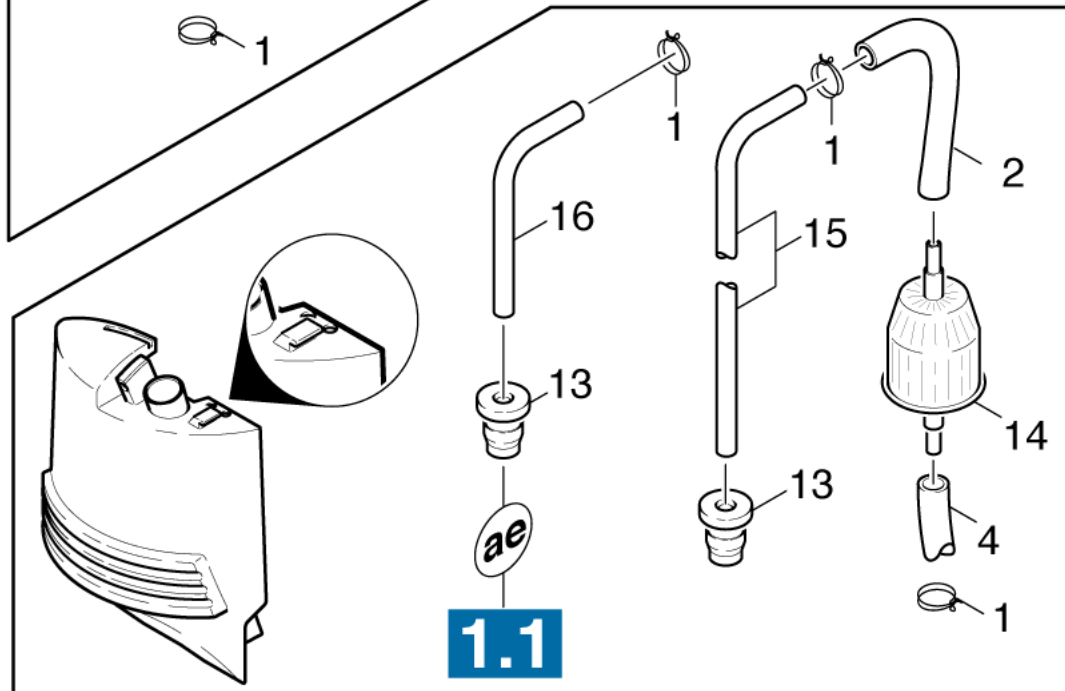

40 Fuel pump

Home and Garden \ High pressure cleaner hotwater \ Electric motor \ K 855 HSL-PLUS *EU \ Spare parts list K 855 HS \ Fuel pump

40 Fuel pump

Home and Garden \ High pressure cleaner hotwater \ Electric motor \ K 855 HSL-PLUS *EU \ Spare parts list K 855 HS \ Fuel pump

KÄRCHER

POS	Article no.	Description	Quantity	Unit	Remark	Foot note text
16	5.028-533.0	Barrel recoil for fuel	1.000	ST		
12	9.045-043.0	Conduit fuel	1.000	ST	VERSION 1	
14	6.414-413.0	Fuel filter	1.000	ST		
2	6.389-534.0	Hose	2.000	M	VERSION 2	ALS METERWARE BESTELLEN
1	6.389-567.0	Hose clip	2.000	ST		
6	9.045-116.0	Hose fuel K855 R1	1.000	ST	VERSION 2	
4	5.442-865.0	Piece of tube	1.000	ST		
13	5.365-145.0	Profile gasket	2.000	ST		
5	9.011-334.0	Pump	1.000	ST	VERSION 2	
7	7.306-087.0	Screw M6x10 -8.8-R3R (In6Rd)	2.000	ST		
8	7.312-232.0	Serrated lock washer A6,4-FSt-A3E DIN 6	2.000	ST	VERSION 2	
11	7.777-999.0	Stockpiling discontinued	1.000	ST	VERSION 1	
15	5.028-823.0	Suction tube fuel	1.000	ST		