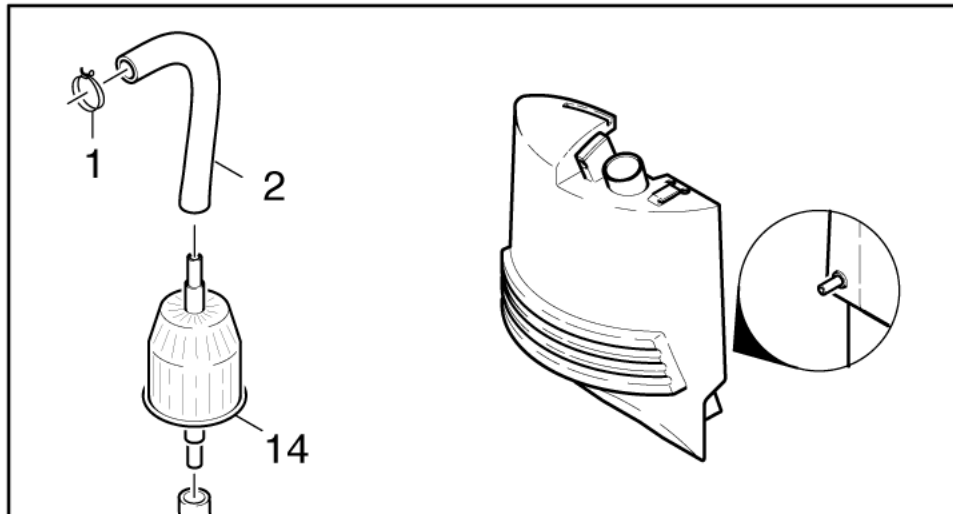

40 Fuel pump

Home and Garden \ High pressure cleaner hotwater \ Electric motor \ K 855 HSL-PLUS *EU \ Spare parts list K 855 HS \ Fuel pump

40 Fuel pump

Home and Garden \ High pressure cleaner hotwater \ Electric motor \ K 855 HSL-PLUS *EU \ Spare parts list K 855 HS \ Fuel pump

KÄRCHER

POS	Article no.	Description	Quantity	Unit	Remark	Foot note text
16	5.028-533.0	Barrel recoil for fuel	1.000	ST		
12	9.045-043.0	Conduit fuel	1.000	ST	VERSION 1	
14	6.414-413.0	Fuel filter	1.000	ST		
2	6.389-534.0	Hose	2.000	M	VERSION 2	ALS METERWARE BESTELLEN
1	6.389-567.0	Hose clip	2.000	ST		
6	9.045-116.0	Hose fuel K855 R1	1.000	ST	VERSION 2	
4	5.442-865.0	Piece of tube	1.000	ST		
13	5.365-145.0	Profile gasket	2.000	ST		
5	9.011-334.0	Pump	1.000	ST	VERSION 2	
7	7.306-087.0	Screw M6x10 -8.8-R3R (In6Rd)	2.000	ST		
8	7.312-232.0	Serrated lock washer A6,4-FSt-A3E DIN 6	2.000	ST	VERSION 2	
11	7.777-999.0	Stockpiling discontinued	1.000	ST	VERSION 1	
15	5.028-823.0	Suction tube fuel	1.000	ST