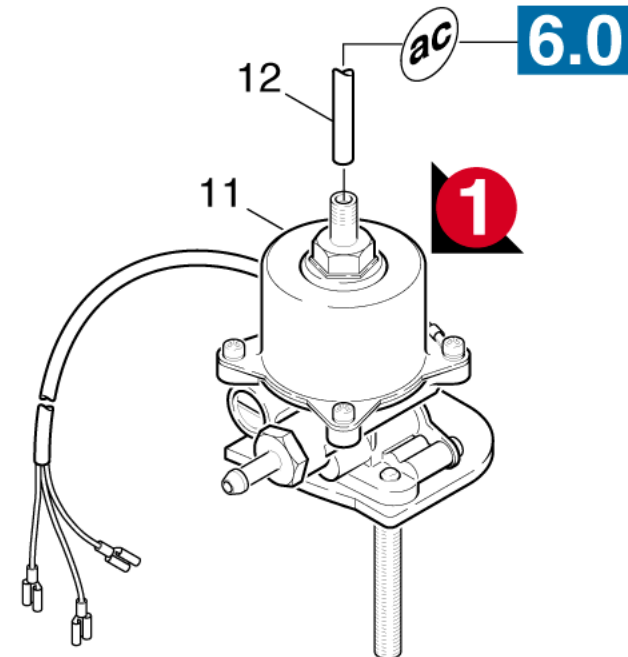

40 Fuel pump

Home and Garden \ High pressure cleaner hotwater \ Electric motor \ K 855 HSL-PLUS *EU \ Spare parts list K 855 HS \ Fuel pump

40 Fuel pump

Home and Garden \ High pressure cleaner hotwater \ Electric motor \ K 855 HSL-PLUS *EU \ Spare parts list K 855 HS \ Fuel pump

KÄRCHER

POS	Article no.	Description	Quantity	Unit	Remark	Foot note text
16	5.028-533.0	Barrel recoil for fuel	1.000	ST		
12	9.045-043.0	Conduit fuel	1.000	ST	VERSION 1	
14	6.414-413.0	Fuel filter	1.000	ST		
2	6.389-534.0	Hose	2.000	M	VERSION 2	ALS METERWARE BESTELLEN
1	6.389-567.0	Hose clip	2.000	ST		
6	9.045-116.0	Hose fuel K855 R1	1.000	ST	VERSION 2	
4	5.442-865.0	Piece of tube	1.000	ST		
13	5.365-145.0	Profile gasket	2.000	ST		
5	9.011-334.0	Pump	1.000	ST	VERSION 2	
7	7.306-087.0	Screw M6x10 -8.8-R3R (In6Rd)	2.000	ST		
8	7.312-232.0	Serrated lock washer A6,4-FSt-A3E DIN 6	2.000	ST	VERSION 2	
11	7.777-999.0	Stockpiling discontinued	1.000	ST	VERSION 1	
15	5.028-823.0	Suction tube fuel	1.000	ST		