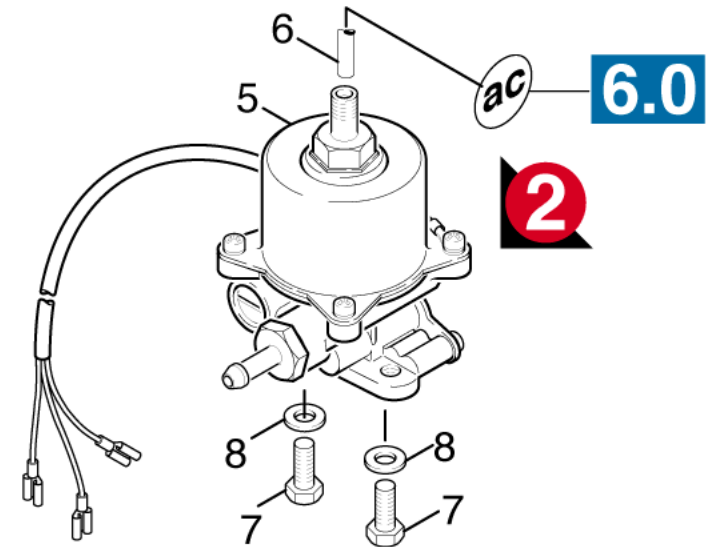

40 Fuel pump

Home and Garden \ High pressure cleaner hotwater \ Electric motor \ K 855 HSL-PLUS *EU \ Spare parts list K 855 HS \ Fuel pump

40 Fuel pump

Home and Garden \ High pressure cleaner hotwater \ Electric motor \ K 855 HSL-PLUS *EU \ Spare parts list K 855 HS \ Fuel pump

KÄRCHER

POS	Article no.	Description	Quantity	Unit	Remark	Foot note text
16	5.028-533.0	Barrel recoil for fuel	1.000	ST		
12	9.045-043.0	Conduit fuel	1.000	ST	VERSION 1	
14	6.414-413.0	Fuel filter	1.000	ST		
2	6.389-534.0	Hose	2.000	M	VERSION 2	ALS METERWARE BESTELLEN
1	6.389-567.0	Hose clip	2.000	ST		
6	9.045-116.0	Hose fuel K855 R1	1.000	ST	VERSION 2	
4	5.442-865.0	Piece of tube	1.000	ST		
13	5.365-145.0	Profile gasket	2.000	ST		
5	9.011-334.0	Pump	1.000	ST	VERSION 2	
7	7.306-087.0	Screw M6x10 -8.8-R3R (In6Rd)	2.000	ST		
8	7.312-232.0	Serrated lock washer A6,4-FSt-A3E DIN 6	2.000	ST	VERSION 2	
11	7.777-999.0	Stockpiling discontinued	1.000	ST	VERSION 1	
15	5.028-823.0	Suction tube fuel	1.000	ST		