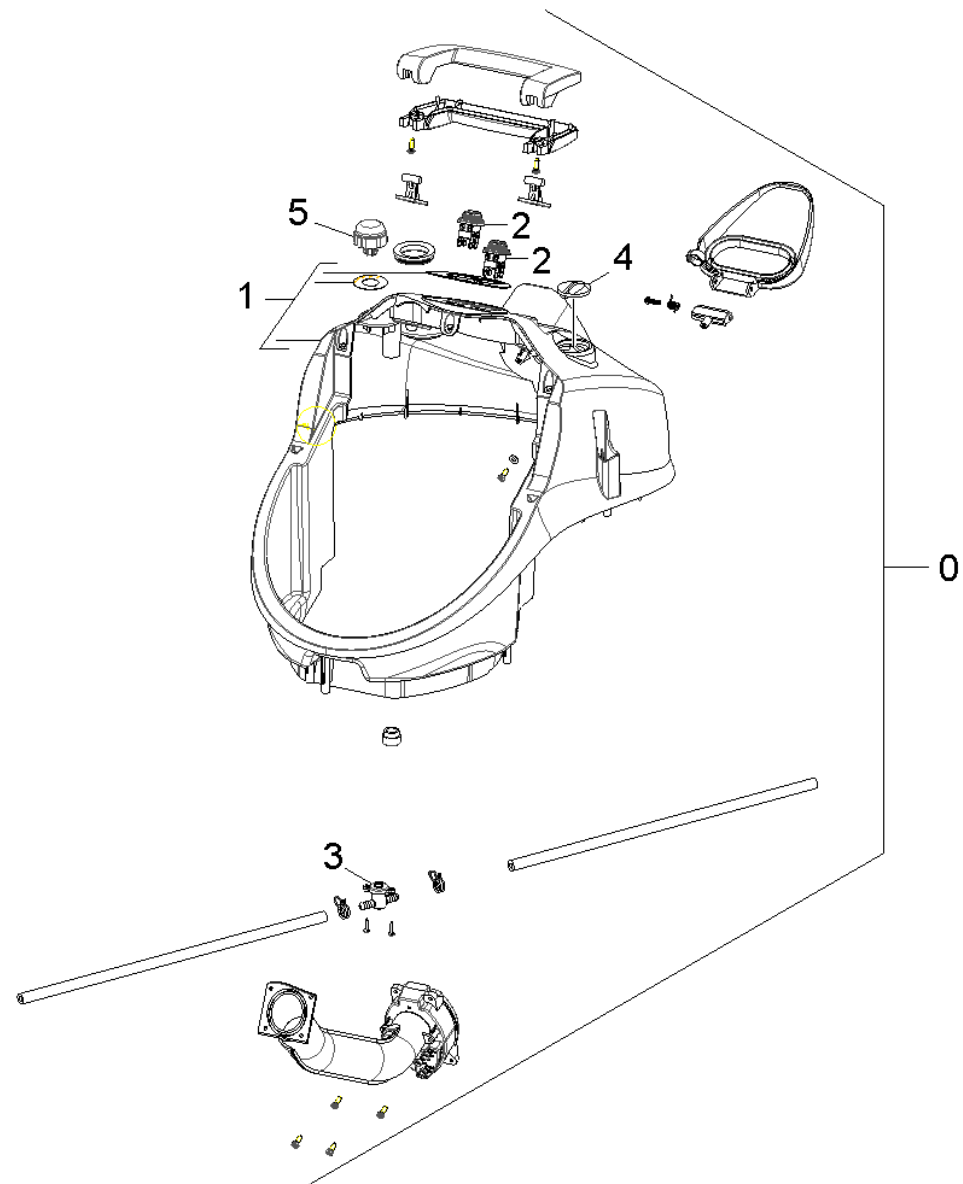

11 Top part

Overview technical documents/Home & Garden/Steamer/SV 1902 (1.439-310.0)/Spare parts list SV 1902/10 Individual parts/11 Top part

11 Top part

Overview technical documents/Home & Garden/Steamer/SV 1902 (1.439-310.0)/Spare parts list SV 1902/10 Individual parts/11 Top part

Poz.	Materiāla Nr.	Nosaukums	Daudzums	Pārdoš. vienība	no sēr. Nr..	līdz sēr. Nr.
0	6.402-018.0	Housing top part only for replacement SV	1.000	ST	0000000000	0000000000
1	6.402-031.0	Housing top part only for replacement SV	1.000	ST	0000000000	0000000000
2	6.402-030.0	Spiedpoga SV1802/1902	2.000	ST	0000000000	0000000000
3	6.402-046.0	Control device replacement	1.000	ST		
4	6.402-051.0	Ūdens tvertnes vāks	1.000	ST		
5	6.402-052.0	Turning knob SV 1802/1902	1.000	ST		