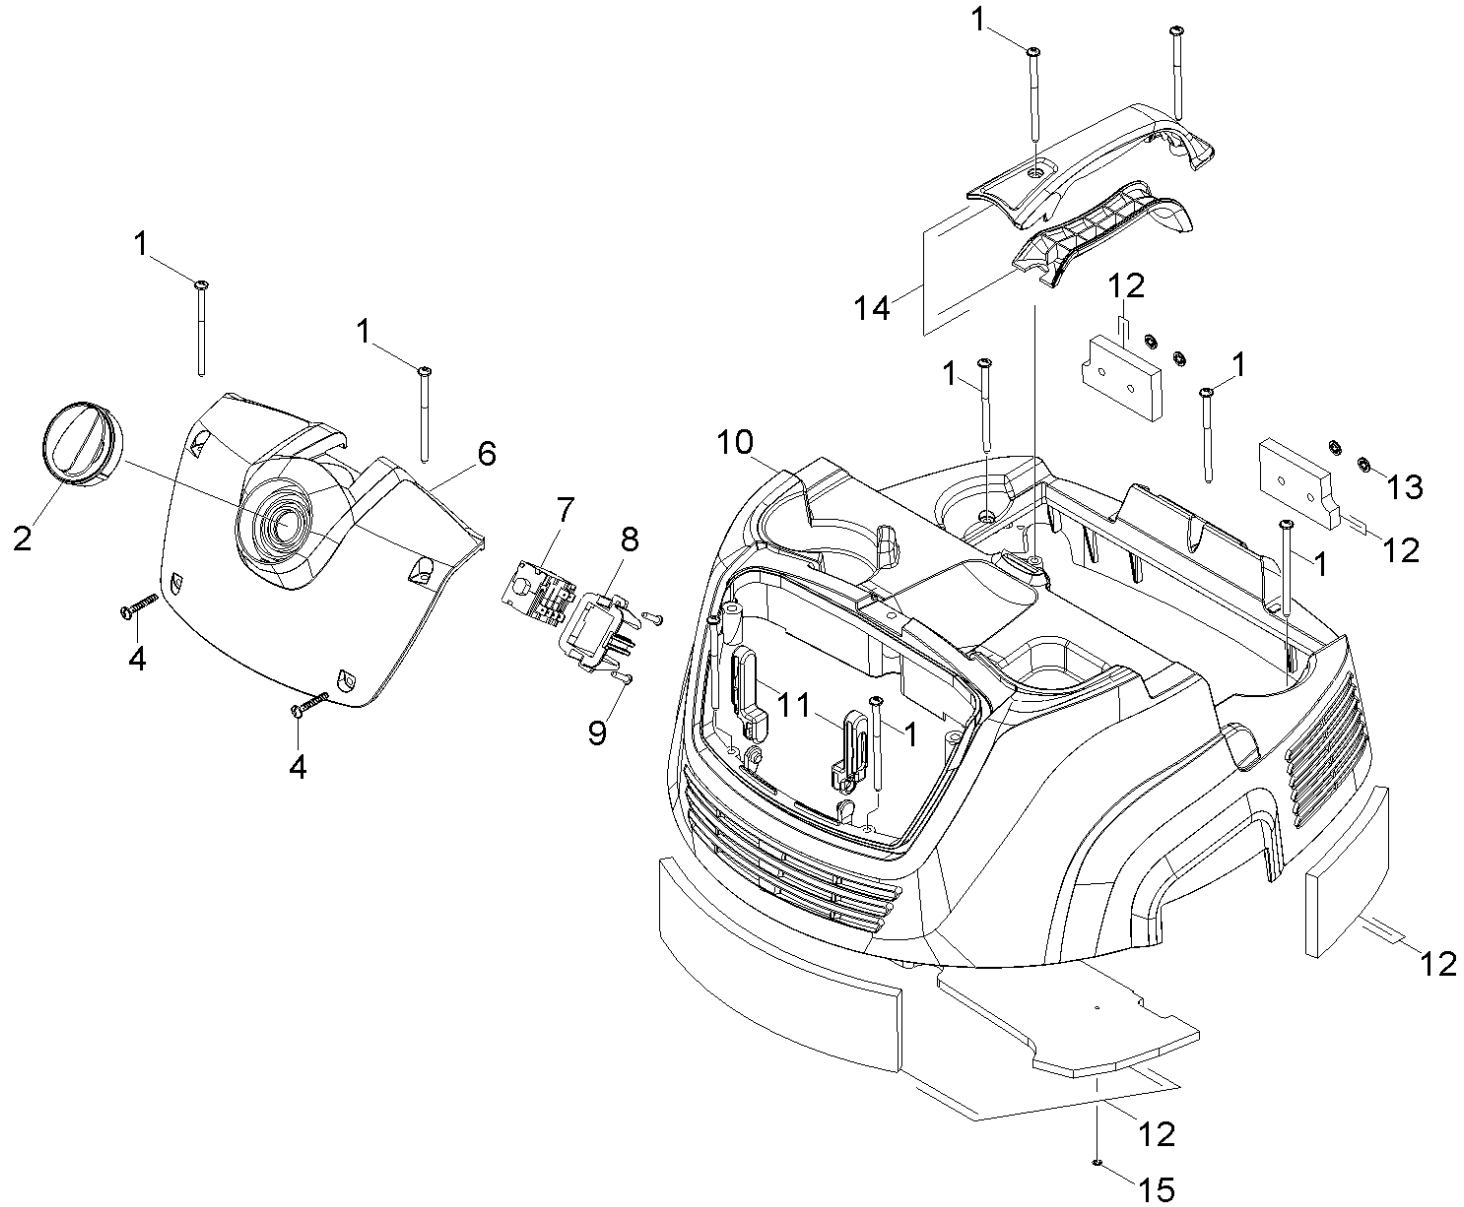

10 Cover

Professional \ Vacuum cleaner \ Wet-/dry vacuum cleaner \ NT 65/2 tact *EU \ Spare parts list NT 65/2 Tact² \ Cover

10 Cover

Professional \ Vacuum cleaner \ Wet-/dry vacuum cleaner \ NT 65/2 tact *EU \ Spare parts list NT 65/2 Tact² \ Cover

KÄRCHER

POS	Preces Nr.	Apraksts	Skaitis	Vienība
6	5.841-552.0	Control panel pressure yellow	1.000	ST
10	5.069-270.0	Cover	1.000	ST
14	4.322-002.0	Handhold set	1.000	ST
2	5.744-023.0	Handle	1.000	ST
11	5.501-079.0	Hinge control panel	2.000	ST
8	5.394-906.0	Holder switch	1.000	ST
12	2.286-002.0	Insulating mat set cover	1.000	ST
15	6.343-145.0	Lock washer 5	2.000	ST
13	6.343-169.0	quick fastener	4.000	ST
7	6.630-425.0	Rotary switch	1.000	ST
9	7.303-117.0	Screw 4x20 -A2-70 (In6Rd)	2.000	ST
4	7.303-086.0	Skrūve 5x30 -10.9-R2R (K-In6Rd)	2.000	ST
1	7.303-171.0	Skrūve 5x30 -10.9-R2R (K-In6Rd)	9.000	ST