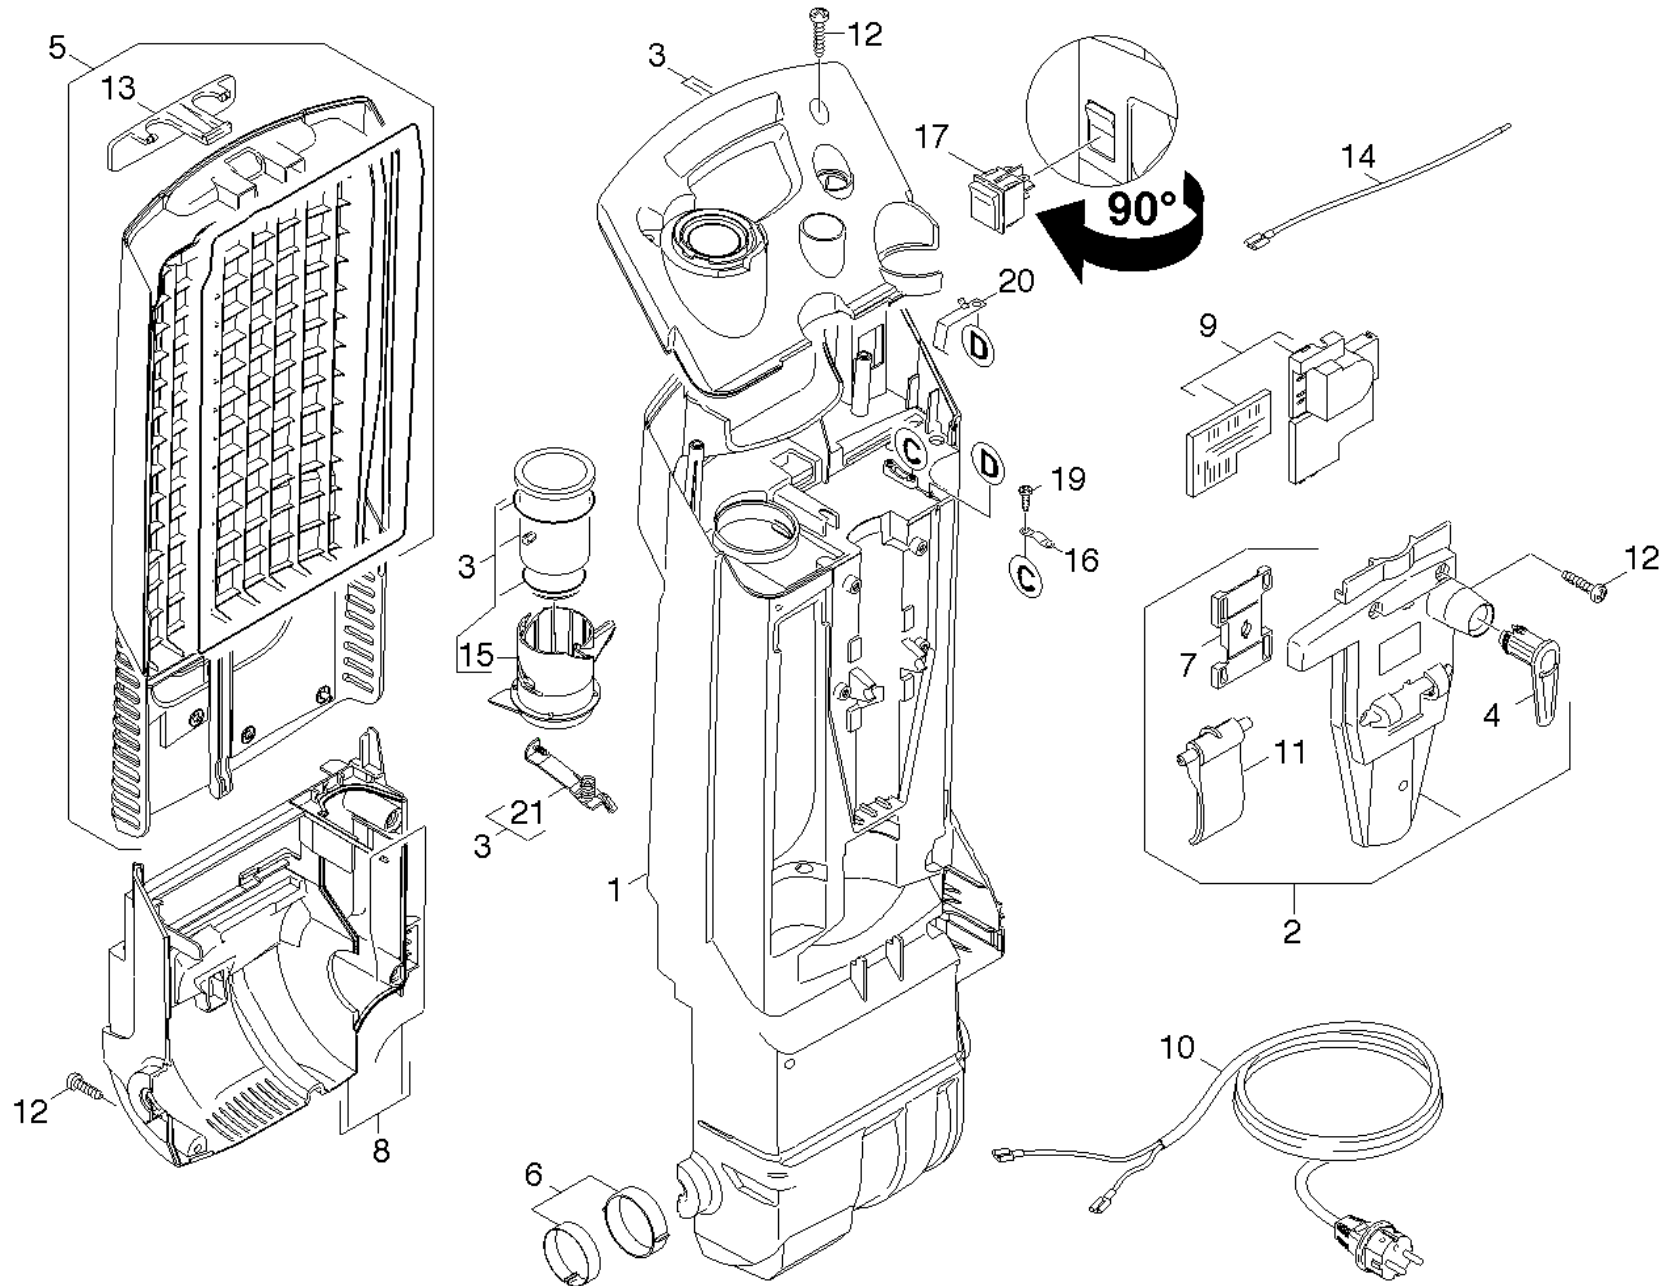

13 Appliance top part

Professional \ Vacuum cleaner \ Dry vacuum cleaner \ CV 30/1 *EU \ Spare parts list CV 30/1 - CV 38/1 \ Top part \ Appliance top part

13 Appliance top part

Professional \ Vacuum cleaner \ Dry vacuum cleaner \ CV 30/1 *EU \ Spare parts list CV 30/1 - CV 38/1 \ Top part \ Appliance top part

POS	Article no.	Description	Quantity	Unit	Remark
1	5.060-991.3	Housing	1	PC	
2	4.032-003.0	Covering cap complete only for replaceme	1	PC	
3	4.032-004.0	Covering cap electric	1	PC	
4	5.044-661.0	Catch for cable yellow	1	PC	
5	7.777-999.0	Stockpiling discontinued	1	PC	
6	4.250-079.0	BEARING SHELL kpl.	1	PC	
7	5.032-448.0	CLAMP	1	PC	
8	4.053-224.0	Covering cap motor complete nur fuer Ers	1	PC	
9	4.682-000.0	Circuit board only for replacement CV30/	1	PC	
	Item text1: / 1.023-101.0 / -102.0 / -104.0 / -107.0				
	Item text2: / 1.435-101.0				
9	4.682-001.0	Circuit board only for replacement CV30/	1	PC	
	Item text1: / 1.023-105.0 / 1.435-105.0				
10	4.649-026.0	Power cable nur fuer Ersatz	1	PC	*USA
	Item text1: / 1.023-105.0 / 1.435-105.0				
10	4.649-020.0	Power cable only for replacement	1	PC	*CN
	Item text1: / 1.023-107.0				
10	4.649-005.0	Power cable only for replacement	1	PC	*AU
	Item text1: / 1.023-104.0				
10	4.649-003.0	Power cable	1	PC	*GB
	Item text1: / 1.023-102.0				
10	4.649-002.0	Power cable	1	PC	*EUR
	Item text1: / 1.023-101.0 / 1.435-101.0				
11	5.481-345.0	Clamp lever	1	PC	
12	7.303-108.0	Screw 5x20 -10.9-R2R (In6Rd)	9	PC	
13	5.075-030.0	Closure cover	1	PC	
14	4.839-325.3	Electrical small parts CV 30/1	1	PC	
	Item text1: / 1.023-101.0 / -102.0 / -104.0 / -107.0				
	Item text2: / 1.435-101.0				
14	4.839-329.3	Electrical small parts	1	PC	
	Item text1: / 1.023-105.0 / 1.435-105.0				
15	5.481-352.0	OPERATING LEVER	1	PC	
16	6.903-241.0	Clamp clip	1	PC