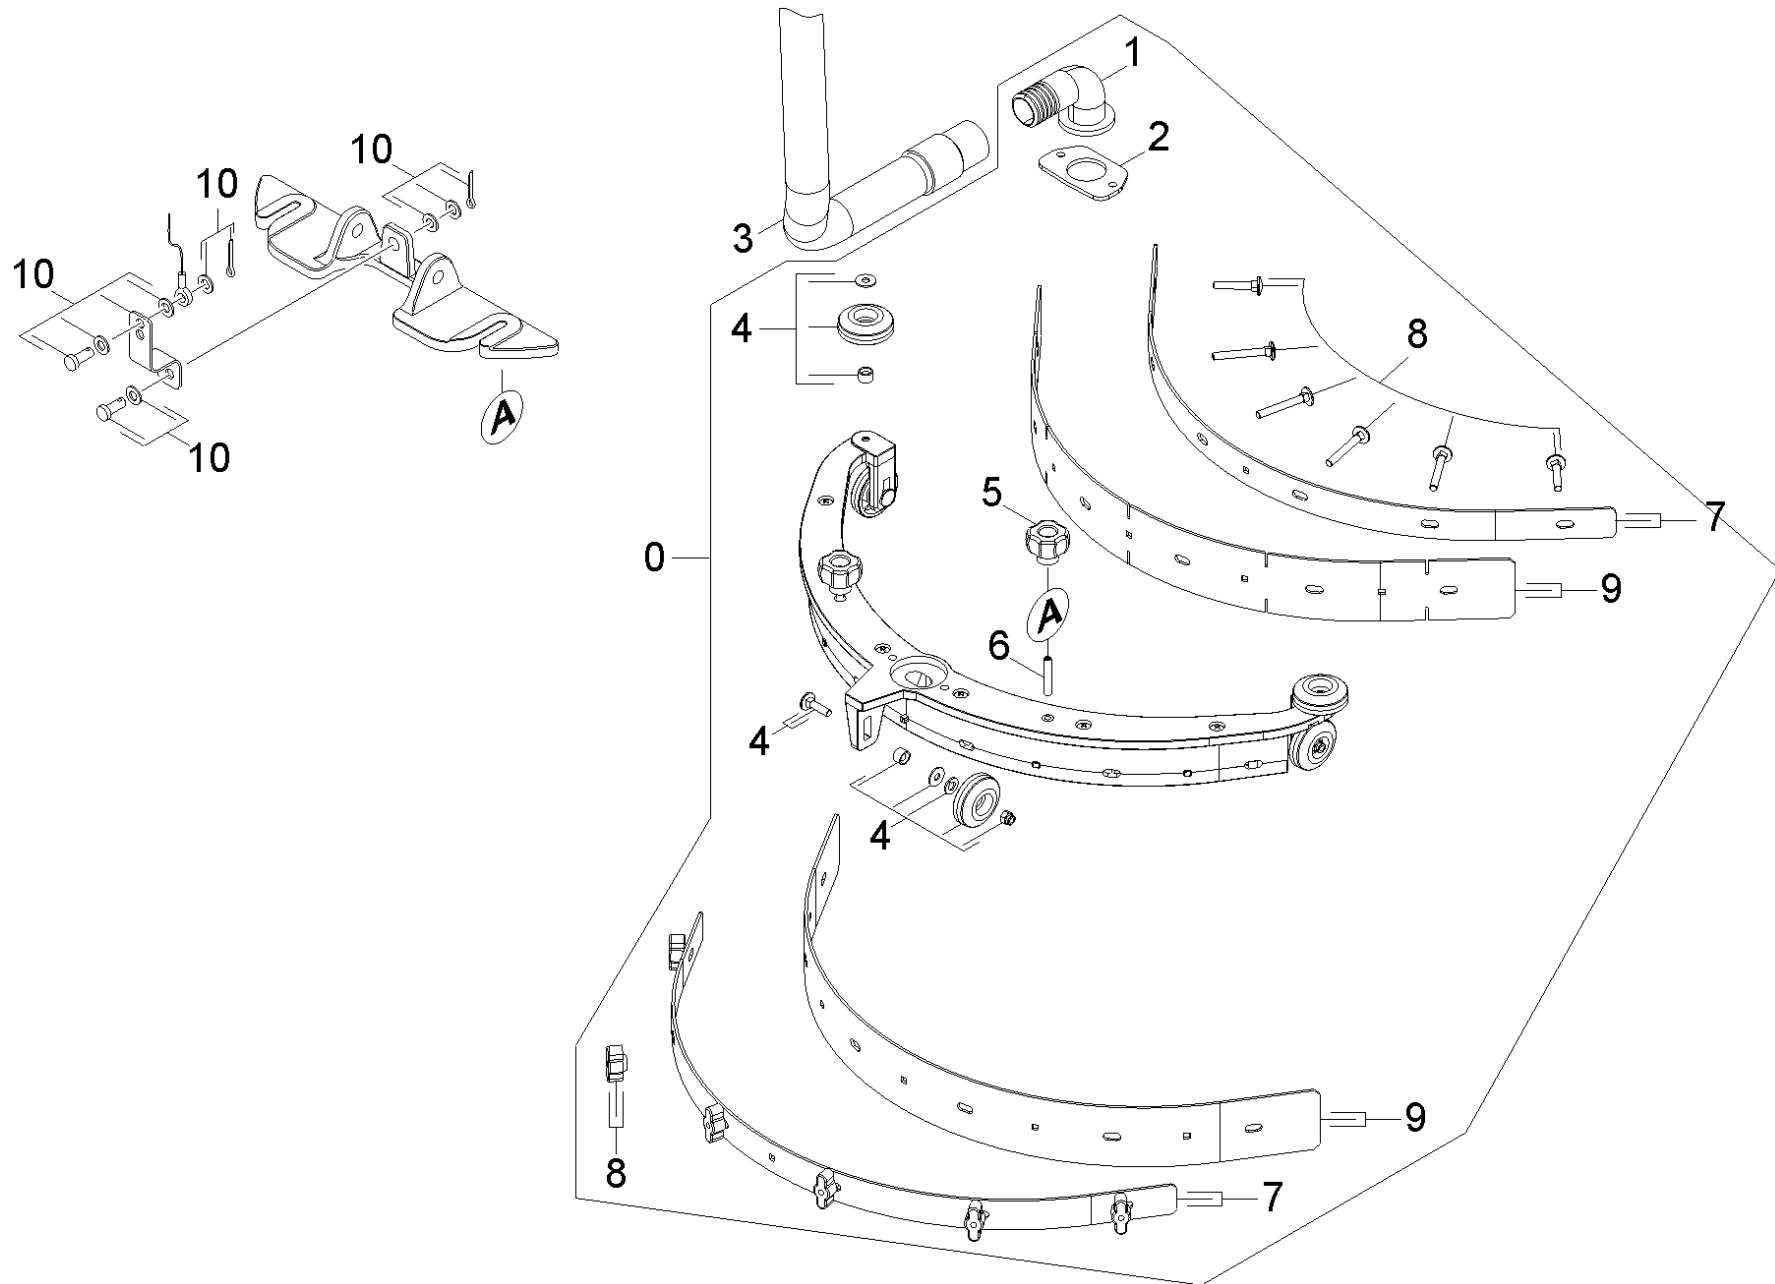

42 Power brush splash guard

Professional \ Floor cleaner \ Compact \ BD 40/12 C Bp Pack \ Spare parts list BD 40/12 C \ Power brush \ Power brush splash guard

42 Power brush splash guard

Professional \ Floor cleaner \ Compact \ BD 40/12 C Bp Pack \ Spare parts list BD 40/12 C \ Power brush \ Power brush splash guard

KÄRCHER

POS	Article no.	Description	Quantity	Unit	Foot note text
0	6.680-082.0	Suction bar complete	1.000	ST	
1	6.680-080.0	Angle cleat	1.000	ST	
2	6.680-081.0	Retainer plate connection	1.000	ST	
3	6.680-089.0	Hose extraction system	1.000	ST	
4	6.680-084.0	Deflector roll set	5.000	ST	
5	6.680-125.0	Star grip BD 40/12 C	2.000	ST	
6	7.307-020.0	Threaded pin M5x30-A2-21H ISO 4026	2.000	ST	
7	6.680-088.0	Retainer plate suction lips set	1.000	ST	
8	6.680-087.0	Fixing suction lips set	1.000	ST	
9	6.680-086.0	Suction lip set oil resistant	1.000	ST	OIL RESISTANT
10	6.680-159.0	Add-on kit suction bar lifting BD 40/12 C	1.000	ST	