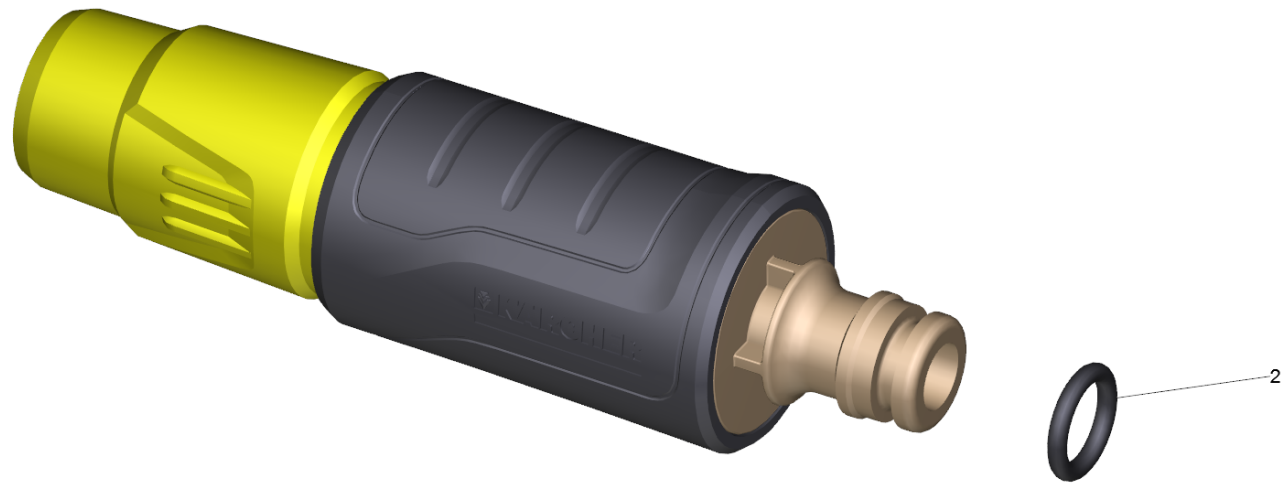

Spare parts list

Hose trolley

Table of contents

10 Hose trolley	3
6 Nozzle (2.645-264.0)	5

10 Hose trolley

POS	Article no.	Description	Quantity	Unit	Remark
4	6.465-031.0	Connection 3/4	1.000	ST	
2	2.645-194.0	Hose coupling middle Aqua Universal	1.000	ST	aquastop
2	2.645-193.0	Hose coupling middle Universal	1.000	ST	
3	2.645-144.0	Hose PrimoFlex plus 1/2" -20m	1.000	ST	1/2" - 20m
3	2.645-145.0	Hose PrimoFlex plus 1/2" -50m	1.000	ST	1/2" - 50m
3	2.645-146.0	Hose PrimoFlex plus 5/8" -25m	1.000	ST	5/8" - 25m
6	2.645-264.0	Nozzle	1.000	ST	
1	6.645-388.0	Spare part set HT60	1.000	ST	
5	2.645-050.0	Spray nozzle w/ control valve Base	1.000	ST	

6 Nozzle (2.645-264.0)

POS	Article no.	Description	Quantity	Unit
1	6.363-054.0	O-Ring seal 10,78 x 2,62	1.000	ST