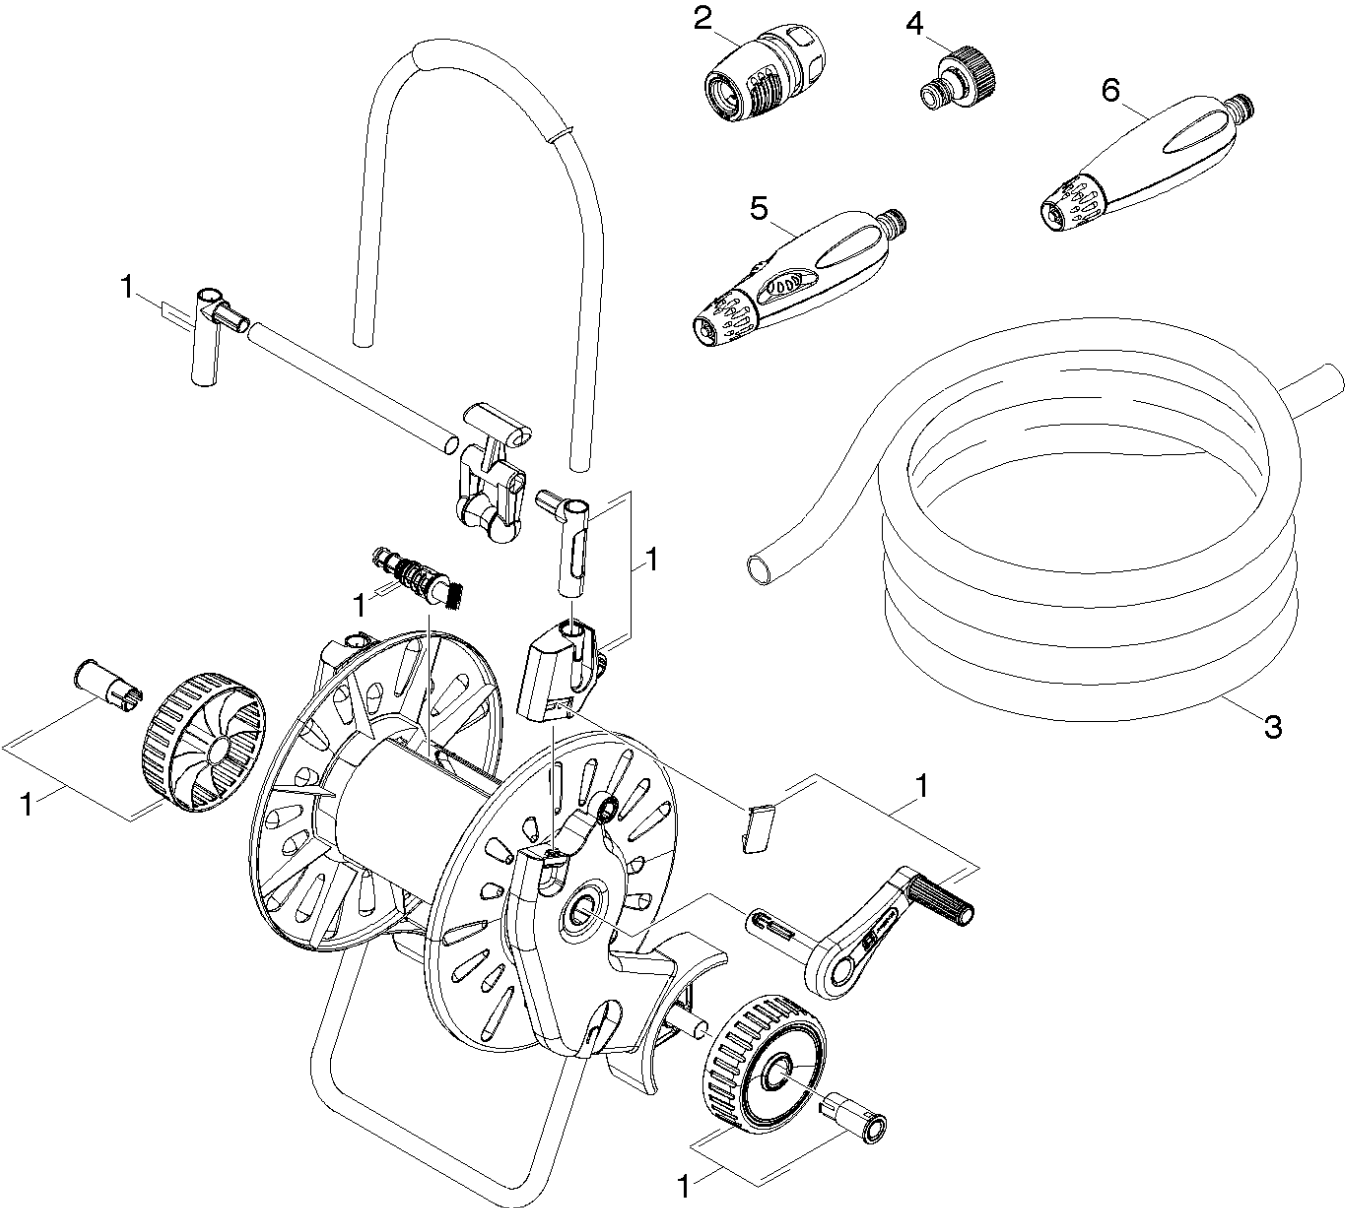

Spare parts list

Hose trolley

Table of contents

10 Hose trolley	3
6 Nozzle (2.645-264.0)	5

10 Hose trolley

POS	Article no.	Description	Quantity	Unit	Remark
4	6.465-031.0	Connection 3/4	1.000	ST	
2	2.645-194.0	Hose coupling middle Aqua Universal	1.000	ST	aquastop
2	2.645-193.0	Hose coupling middle Universal	1.000	ST	
3	2.645-144.0	Hose PrimoFlex plus 1/2" -20m	1.000	ST	1/2" - 20m
3	2.645-145.0	Hose PrimoFlex plus 1/2" -50m	1.000	ST	1/2" - 50m
3	2.645-146.0	Hose PrimoFlex plus 5/8" -25m	1.000	ST	5/8" - 25m
6	2.645-264.0	Nozzle	1.000	ST	
1	6.645-388.0	Spare part set HT60	1.000	ST	
5	2.645-050.0	Spray nozzle w/ control valve Base	1.000	ST	

6 Nozzle (2.645-264.0)

POS	Article no.	Description	Quantity	Unit
1	6.363-054.0	O-Ring seal 10,78 x 2,62	1.000	ST