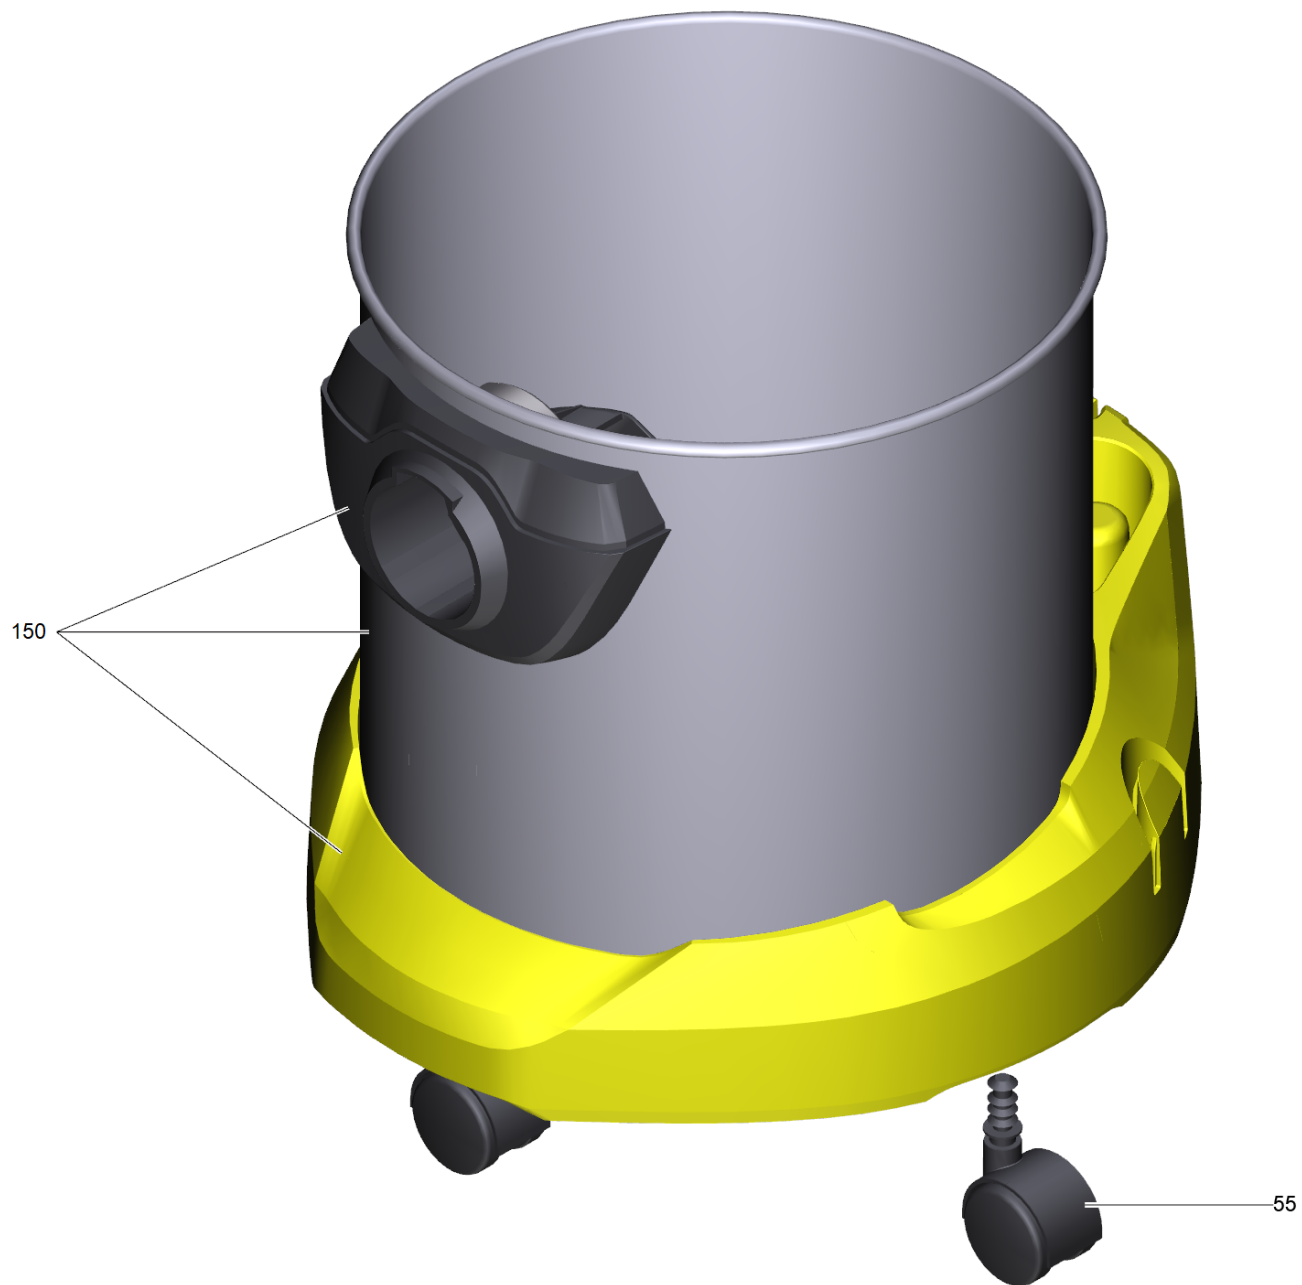

Spare parts list

(1.629-863.0) WD 3 Premium *EU-I

Table of contents

WD 3 Premium *EU-I (1.629-863.0)	3
90 Cartridge filter WD/SE (6.414-552.0)	7
100 Vacuum motor complete for replacement Cu (4.490-000.0)	9
150 Tank metal packaged (4.440-011.0)	11

WD 3 Premium *EU-I (1.629-863.0)

POS	Article no.	Description	Quantity	Unit
83	6.645-179.0	Cable strand earthing	1.000	ST
81	6.647-996.0	Cable with plug *EU Cable with plug	1.000	ST
90	6.414-552.0	Cartridge filter WD/SE	1.000	ST
55	6.435-353.0	Castor D 42	1.000	ST
44	5.075-037.0	Closure	2.000	ST
91	4.075-012.0	Closure complete	1.000	ST
43	5.069-310.0	Cover WD 3 / WD 3.XXX neutral	1.000	ST
8	6.900-385.0	Crevice nozzle DN35	1.000	ST
900	2.863-148.0	Extension suction tube WD	2.000	ST
3	6.959-130.0	Filter bag WD/SE 5pc.	1.000	ZSA
42	5.731-646.0	Filter cage	1.000	ST
50	5.585-062.0	Float ECO	1.000	ST
9	4.629-013.0	Floor tool clip packaged	1.000	ST
901	2.863-012.0	Hand grip suction hose	1.000	ST
108	5.332-997.0	Helical spring	1.000	ST
4	4.441-066.0	Hose complete packaged	1.000	ST
10	4.629-016.0	Mixing insert floor nozzle packaged	1.000	ST
41	5.053-185.0	Motor bracket M	1.000	ST
49	5.034-734.0	Retaining bracket	1.000	ST
70	6.303-150.0	Screw 4,2x 22	6.000	ST
45	5.640-363.0	Slider	1.000	ST
84	6.332-001.0	Spring contact	1.000	ST
86	6.630-087.0	Switch	1.000	ST
150	4.440-011.0	Tank metal packaged	1.000	ST
100	4.490-000.0	Vacuum motor complete for replacement Cu	1.000	ST

90 Cartridge filter WD/SE (6.414-552.0)

POS	Article no.	Description	Quantity	Unit
10	4.075-012.0	Closure complete	1.000	ST

100 Vacuum motor complete for replacement Cu (4.490-000.0)

POS	Article no.	Description	Quantity	Unit
3	5.365-324.0	Bearing motor height compensation	1.000	ST
2	4.649-087.0	Cable ferrite ring complete DNA	1.000	ST
4	9.079-024.0	Seal motor above	1.000	ST

150 Tank metal packaged (4.440-011.0)

POS	Article no.	Description	Quantity	Unit
2	5.640-364.0	Bumper	1.000	ST
1	2.885-402.0	Suction connection complete packaged	1.000	ST