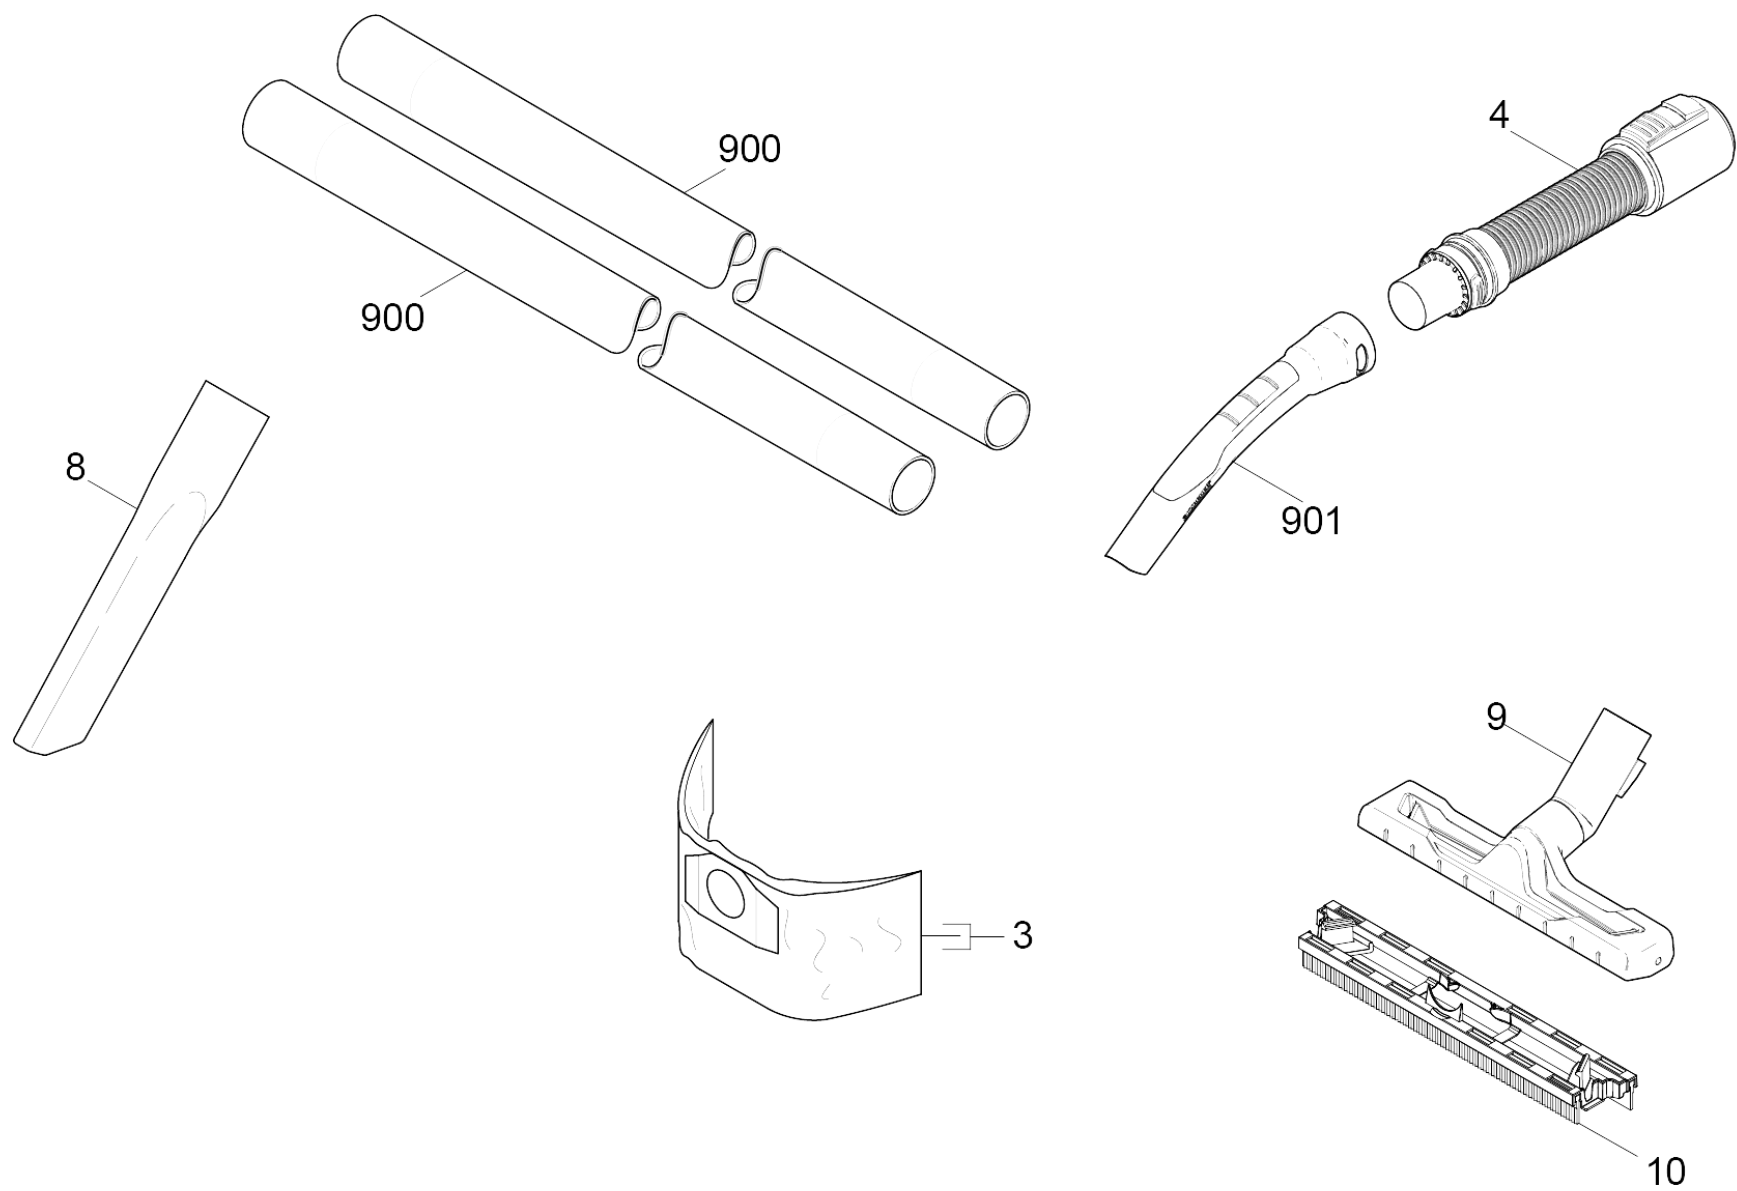

Spare parts list

(1.629-863.0) WD 3 Premium *EU-I

Table of contents

WD 3 Premium *EU-I (1.629-863.0)	3
90 Cartridge filter WD/SE (6.414-552.0)	7
100 Vacuum motor complete for replacement Cu (4.490-000.0)	9
150 Tank metal packaged (4.440-011.0)	11

WD 3 Premium *EU-I (1.629-863.0)

POS	Article no.	Description	Quantity	Unit
83	6.645-179.0	Cable strand earthing	1.000	ST
81	6.647-996.0	Cable with plug *EU Cable with plug	1.000	ST
90	6.414-552.0	Cartridge filter WD/SE	1.000	ST
55	6.435-353.0	Castor D 42	1.000	ST
44	5.075-037.0	Closure	2.000	ST
91	4.075-012.0	Closure complete	1.000	ST
43	5.069-310.0	Cover WD 3 / WD 3.XXX neutral	1.000	ST
8	6.900-385.0	Crevice nozzle DN35	1.000	ST
900	2.863-148.0	Extension suction tube WD	2.000	ST
3	6.959-130.0	Filter bag WD/SE 5pc.	1.000	ZSA
42	5.731-646.0	Filter cage	1.000	ST
50	5.585-062.0	Float ECO	1.000	ST
9	4.629-013.0	Floor tool clip packaged	1.000	ST
901	2.863-012.0	Hand grip suction hose	1.000	ST
108	5.332-997.0	Helical spring	1.000	ST
4	4.441-066.0	Hose complete packaged	1.000	ST
10	4.629-016.0	Mixing insert floor nozzle packaged	1.000	ST
41	5.053-185.0	Motor bracket M	1.000	ST
49	5.034-734.0	Retaining bracket	1.000	ST
70	6.303-150.0	Screw 4,2x 22	6.000	ST
45	5.640-363.0	Slider	1.000	ST
84	6.332-001.0	Spring contact	1.000	ST
86	6.630-087.0	Switch	1.000	ST
150	4.440-011.0	Tank metal packaged	1.000	ST
100	4.490-000.0	Vacuum motor complete for replacement Cu	1.000	ST

90 Cartridge filter WD/SE (6.414-552.0)

POS	Article no.	Description	Quantity	Unit
10	4.075-012.0	Closure complete	1.000	ST

100 Vacuum motor complete for replacement Cu (4.490-000.0)

POS	Article no.	Description	Quantity	Unit
3	5.365-324.0	Bearing motor height compensation	1.000	ST
2	4.649-087.0	Cable ferrite ring complete DNA	1.000	ST
4	9.079-024.0	Seal motor above	1.000	ST

150 Tank metal packaged (4.440-011.0)

POS	Article no.	Description	Quantity	Unit
2	5.640-364.0	Bumper	1.000	ST
1	2.885-402.0	Suction connection complete packaged	1.000	ST