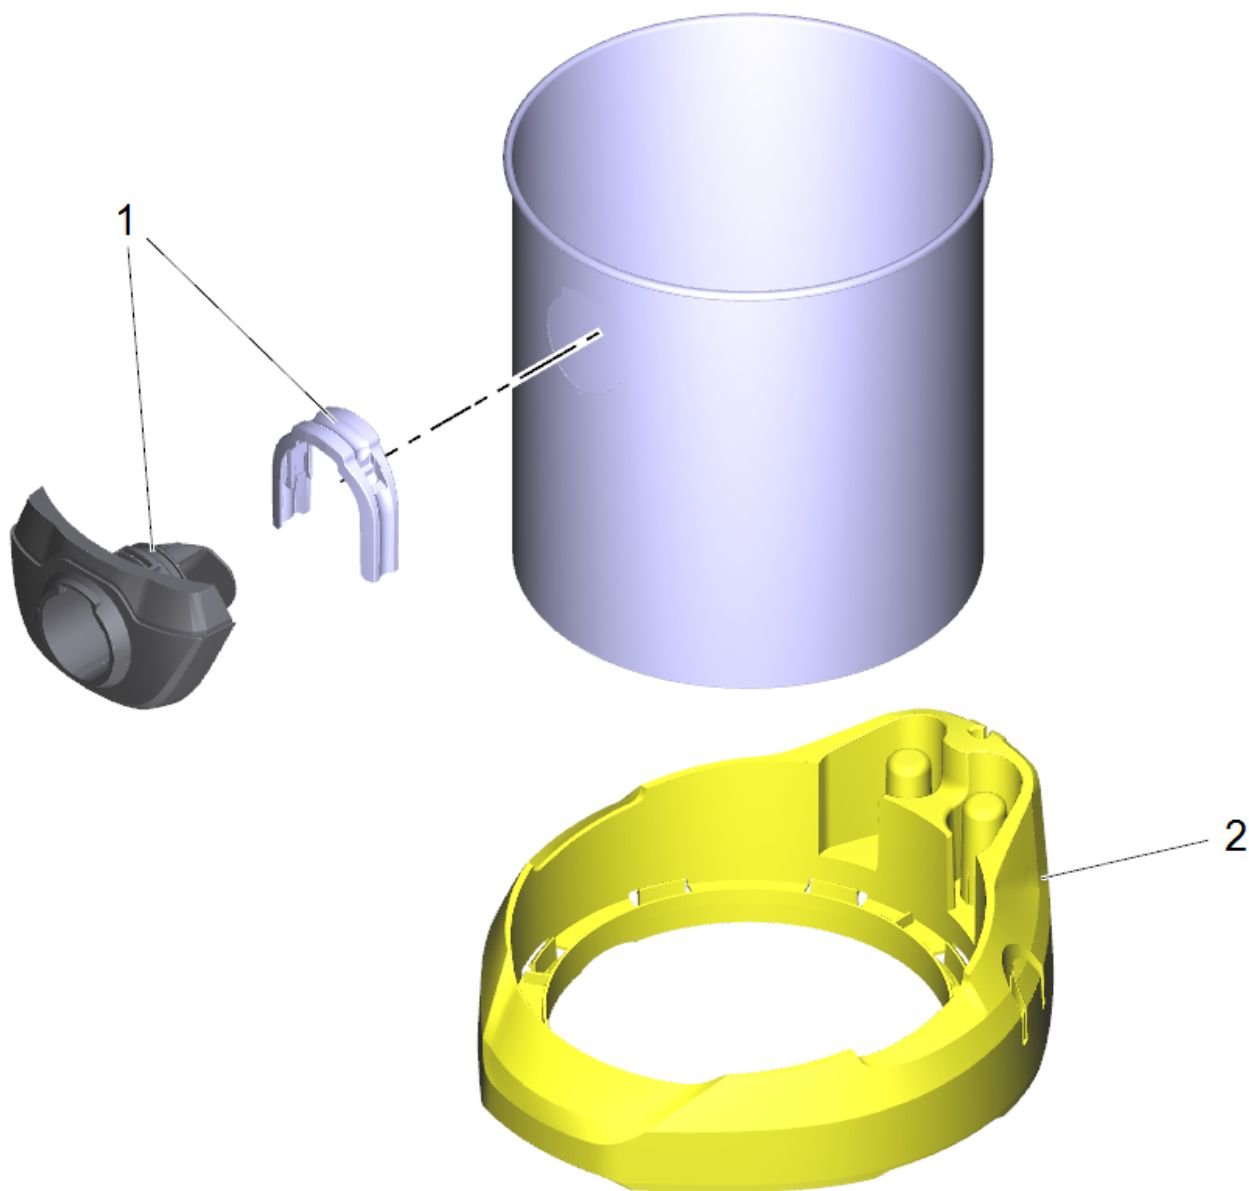

Spare parts list

(1.629-863.0) WD 3 Premium *EU-I

Table of contents

WD 3 Premium *EU-I (1.629-863.0)	3
90 Cartridge filter WD/SE (6.414-552.0)	7
100 Vacuum motor complete for replacement Cu (4.490-000.0)	9
150 Tank metal packaged (4.440-011.0)	11

WD 3 Premium *EU-I (1.629-863.0)

POS	Article no.	Description	Quantity	Unit
83	6.645-179.0	Cable strand earthing	1.000	ST
81	6.647-996.0	Cable with plug *EU Cable with plug	1.000	ST
90	6.414-552.0	Cartridge filter WD/SE	1.000	ST
55	6.435-353.0	Castor D 42	1.000	ST
44	5.075-037.0	Closure	2.000	ST
91	4.075-012.0	Closure complete	1.000	ST
43	5.069-310.0	Cover WD 3 / WD 3.XXX neutral	1.000	ST
8	6.900-385.0	Crevice nozzle DN35	1.000	ST
900	2.863-148.0	Extension suction tube WD	2.000	ST
3	6.959-130.0	Filter bag WD/SE 5pc.	1.000	ZSA
42	5.731-646.0	Filter cage	1.000	ST
50	5.585-062.0	Float ECO	1.000	ST
9	4.629-013.0	Floor tool clip packaged	1.000	ST
901	2.863-012.0	Hand grip suction hose	1.000	ST
108	5.332-997.0	Helical spring	1.000	ST
4	4.441-066.0	Hose complete packaged	1.000	ST
10	4.629-016.0	Mixing insert floor nozzle packaged	1.000	ST
41	5.053-185.0	Motor bracket M	1.000	ST
49	5.034-734.0	Retaining bracket	1.000	ST
70	6.303-150.0	Screw 4,2x 22	6.000	ST
45	5.640-363.0	Slider	1.000	ST
84	6.332-001.0	Spring contact	1.000	ST
86	6.630-087.0	Switch	1.000	ST
150	4.440-011.0	Tank metal packaged	1.000	ST
100	4.490-000.0	Vacuum motor complete for replacement Cu	1.000	ST

90 Cartridge filter WD/SE (6.414-552.0)

POS	Article no.	Description	Quantity	Unit
10	4.075-012.0	Closure complete	1.000	ST

100 Vacuum motor complete for replacement Cu (4.490-000.0)

POS	Article no.	Description	Quantity	Unit
3	5.365-324.0	Bearing motor height compensation	1.000	ST
2	4.649-087.0	Cable ferrite ring complete DNA	1.000	ST
4	9.079-024.0	Seal motor above	1.000	ST

150 Tank metal packaged (4.440-011.0)

POS	Article no.	Description	Quantity	Unit
2	5.640-364.0	Bumper	1.000	ST
1	2.885-402.0	Suction connection complete packaged	1.000	ST