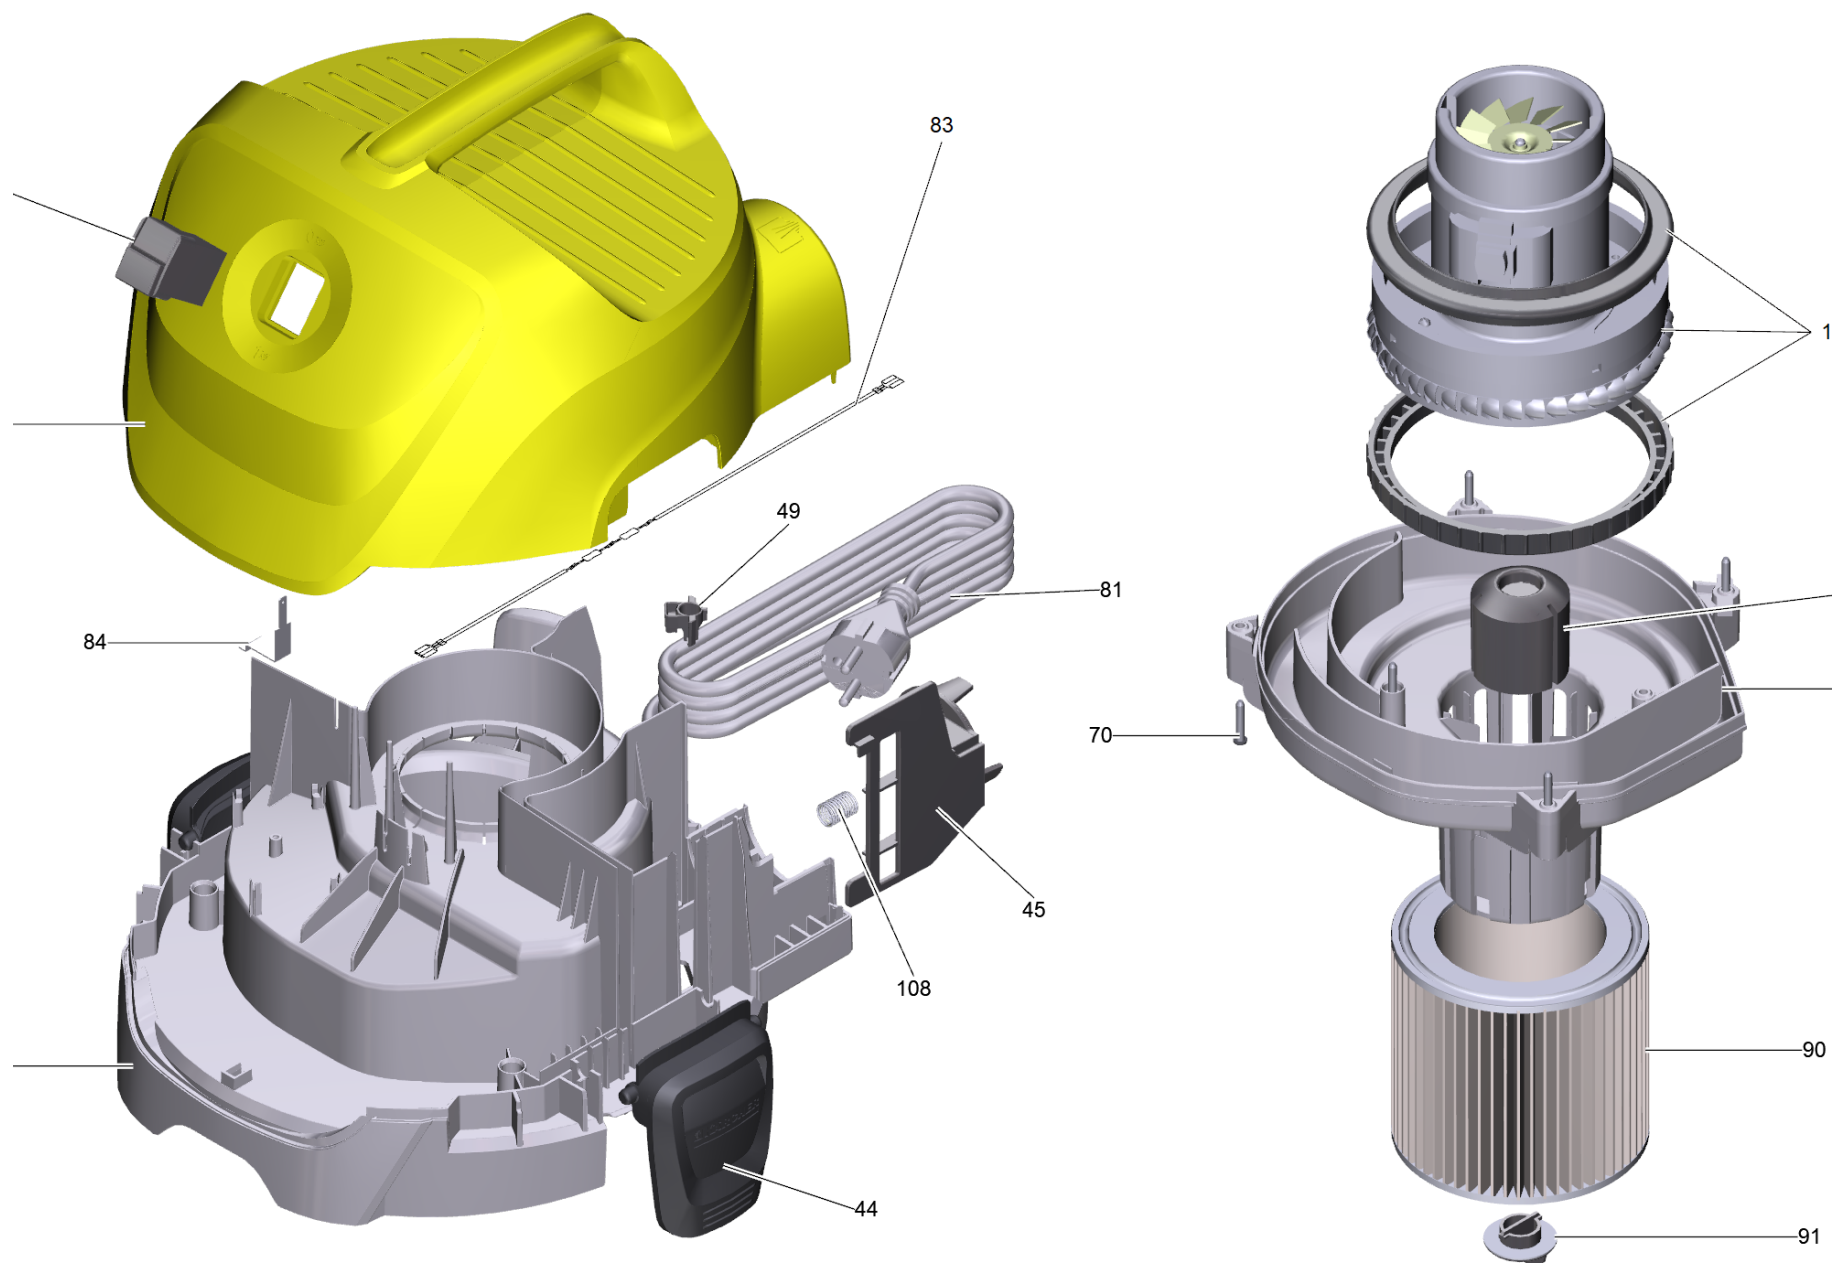

Spare parts list

(1.629-863.0) WD 3 Premium *EU-I

Table of contents

WD 3 Premium *EU-I (1.629-863.0)	3
90 Cartridge filter WD/SE (6.414-552.0)	7
100 Vacuum motor complete for replacement Cu (4.490-000.0)	9
150 Tank metal packaged (4.440-011.0)	11

WD 3 Premium *EU-I (1.629-863.0)

POS	Article no.	Description	Quantity	Unit
83	6.645-179.0	Cable strand earthing	1.000	ST
81	6.647-996.0	Cable with plug *EU Cable with plug	1.000	ST
90	6.414-552.0	Cartridge filter WD/SE	1.000	ST
55	6.435-353.0	Castor D 42	1.000	ST
44	5.075-037.0	Closure	2.000	ST
91	4.075-012.0	Closure complete	1.000	ST
43	5.069-310.0	Cover WD 3 / WD 3.XXX neutral	1.000	ST
8	6.900-385.0	Crevice nozzle DN35	1.000	ST
900	2.863-148.0	Extension suction tube WD	2.000	ST
3	6.959-130.0	Filter bag WD/SE 5pc.	1.000	ZSA
42	5.731-646.0	Filter cage	1.000	ST
50	5.585-062.0	Float ECO	1.000	ST
9	4.629-013.0	Floor tool clip packaged	1.000	ST
901	2.863-012.0	Hand grip suction hose	1.000	ST
108	5.332-997.0	Helical spring	1.000	ST
4	4.441-066.0	Hose complete packaged	1.000	ST
10	4.629-016.0	Mixing insert floor nozzle packaged	1.000	ST
41	5.053-185.0	Motor bracket M	1.000	ST
49	5.034-734.0	Retaining bracket	1.000	ST
70	6.303-150.0	Screw 4,2x 22	6.000	ST
45	5.640-363.0	Slider	1.000	ST
84	6.332-001.0	Spring contact	1.000	ST
86	6.630-087.0	Switch	1.000	ST
150	4.440-011.0	Tank metal packaged	1.000	ST
100	4.490-000.0	Vacuum motor complete for replacement Cu	1.000	ST

90 Cartridge filter WD/SE (6.414-552.0)

POS	Article no.	Description	Quantity	Unit
10	4.075-012.0	Closure complete	1.000	ST

100 Vacuum motor complete for replacement Cu (4.490-000.0)

POS	Article no.	Description	Quantity	Unit
3	5.365-324.0	Bearing motor height compensation	1.000	ST
2	4.649-087.0	Cable ferrite ring complete DNA	1.000	ST
4	9.079-024.0	Seal motor above	1.000	ST

150 Tank metal packaged (4.440-011.0)

POS	Article no.	Description	Quantity	Unit
2	5.640-364.0	Bumper	1.000	ST
1	2.885-402.0	Suction connection complete packaged	1.000	ST