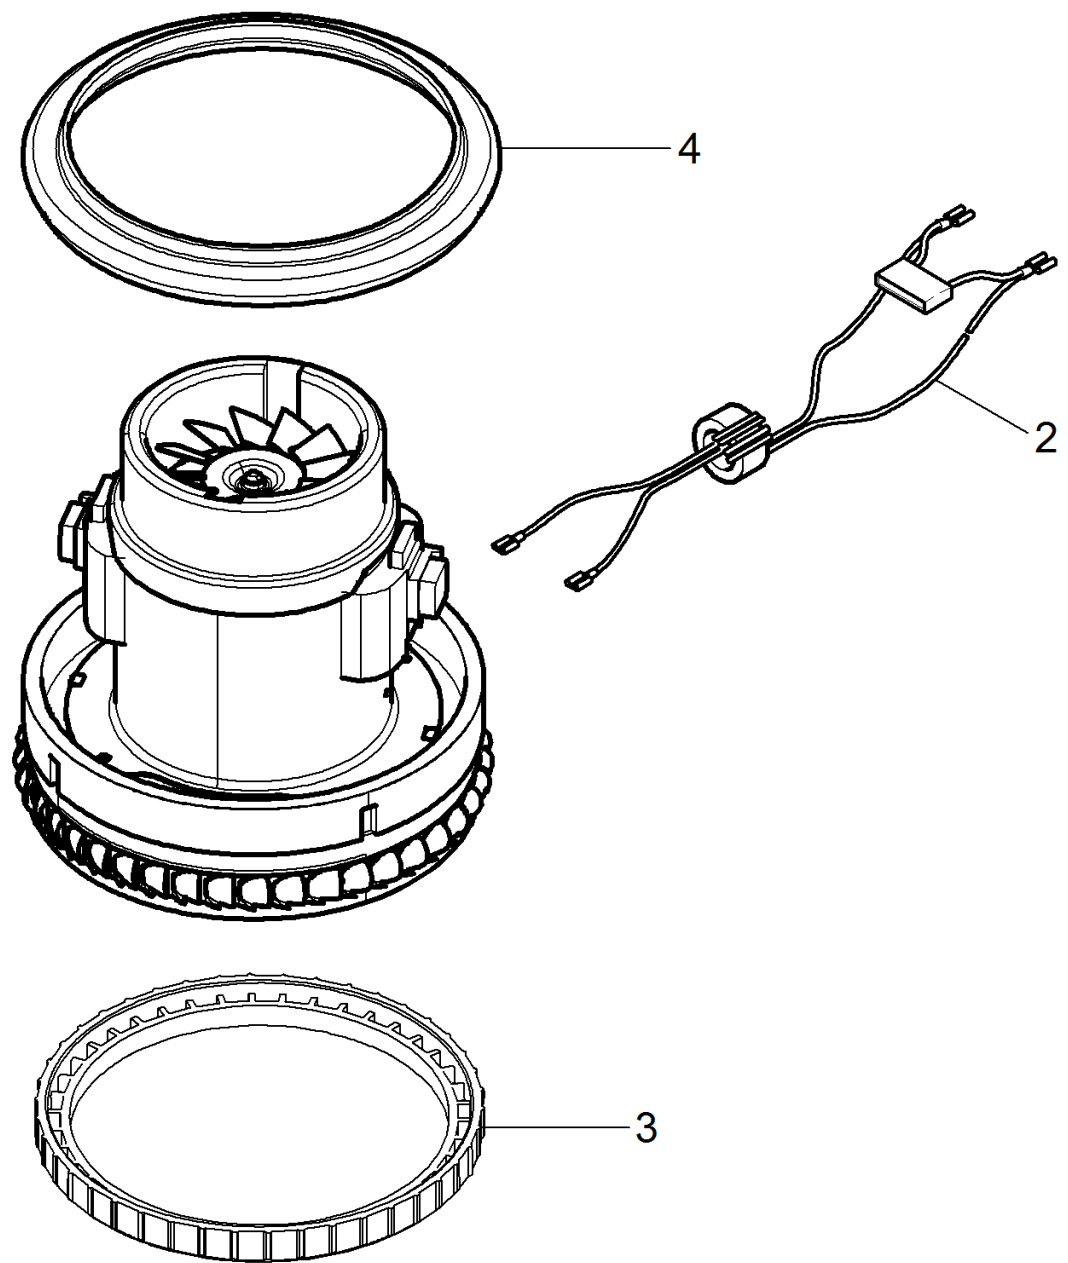

Spare parts list

(1.629-863.0) WD 3 Premium *EU-I

Table of contents

WD 3 Premium *EU-I (1.629-863.0)	3
90 Cartridge filter WD/SE (6.414-552.0)	7
100 Vacuum motor complete for replacement Cu (4.490-000.0)	9
150 Tank metal packaged (4.440-011.0)	11

WD 3 Premium *EU-I (1.629-863.0)

POS	Article no.	Description	Quantity	Unit
83	6.645-179.0	Cable strand earthing	1.000	ST
81	6.647-996.0	Cable with plug *EU Cable with plug	1.000	ST
90	6.414-552.0	Cartridge filter WD/SE	1.000	ST
55	6.435-353.0	Castor D 42	1.000	ST
44	5.075-037.0	Closure	2.000	ST
91	4.075-012.0	Closure complete	1.000	ST
43	5.069-310.0	Cover WD 3 / WD 3.XXX neutral	1.000	ST
8	6.900-385.0	Crevice nozzle DN35	1.000	ST
900	2.863-148.0	Extension suction tube WD	2.000	ST
3	6.959-130.0	Filter bag WD/SE 5pc.	1.000	ZSA
42	5.731-646.0	Filter cage	1.000	ST
50	5.585-062.0	Float ECO	1.000	ST
9	4.629-013.0	Floor tool clip packaged	1.000	ST
901	2.863-012.0	Hand grip suction hose	1.000	ST
108	5.332-997.0	Helical spring	1.000	ST
4	4.441-066.0	Hose complete packaged	1.000	ST
10	4.629-016.0	Mixing insert floor nozzle packaged	1.000	ST
41	5.053-185.0	Motor bracket M	1.000	ST
49	5.034-734.0	Retaining bracket	1.000	ST
70	6.303-150.0	Screw 4,2x 22	6.000	ST
45	5.640-363.0	Slider	1.000	ST
84	6.332-001.0	Spring contact	1.000	ST
86	6.630-087.0	Switch	1.000	ST
150	4.440-011.0	Tank metal packaged	1.000	ST
100	4.490-000.0	Vacuum motor complete for replacement Cu	1.000	ST

90 Cartridge filter WD/SE (6.414-552.0)

POS	Article no.	Description	Quantity	Unit
10	4.075-012.0	Closure complete	1.000	ST

100 Vacuum motor complete for replacement Cu (4.490-000.0)

POS	Article no.	Description	Quantity	Unit
3	5.365-324.0	Bearing motor height compensation	1.000	ST
2	4.649-087.0	Cable ferrite ring complete DNA	1.000	ST
4	9.079-024.0	Seal motor above	1.000	ST

150 Tank metal packaged (4.440-011.0)

POS	Article no.	Description	Quantity	Unit
2	5.640-364.0	Bumper	1.000	ST
1	2.885-402.0	Suction connection complete packaged	1.000	ST