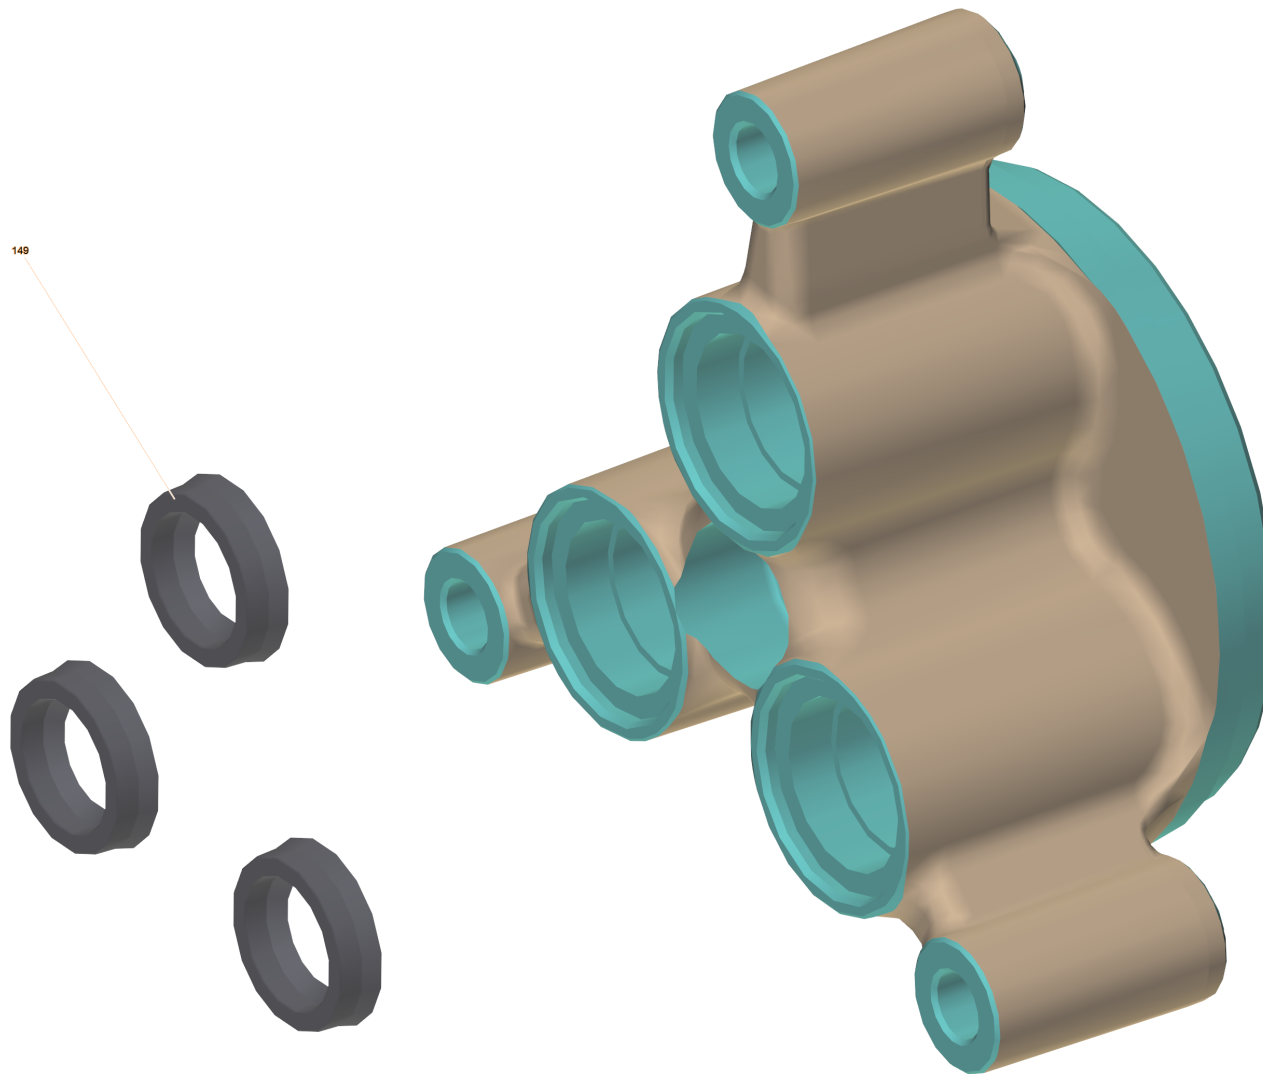

## 10 Cylinder head complete brass (4.550-942.0)

Home and Garden \ High pressure cleaner cold water \ Electric motor \ K 7 \ K 7 \*EU \ Spare parts list K7 \ Pump set \ Cylinder head \ Cylinder head complete brass

POS	Article no.	Description	Quantity	Unit
149	4.100-836.0	Spare parts set seals	3	PC