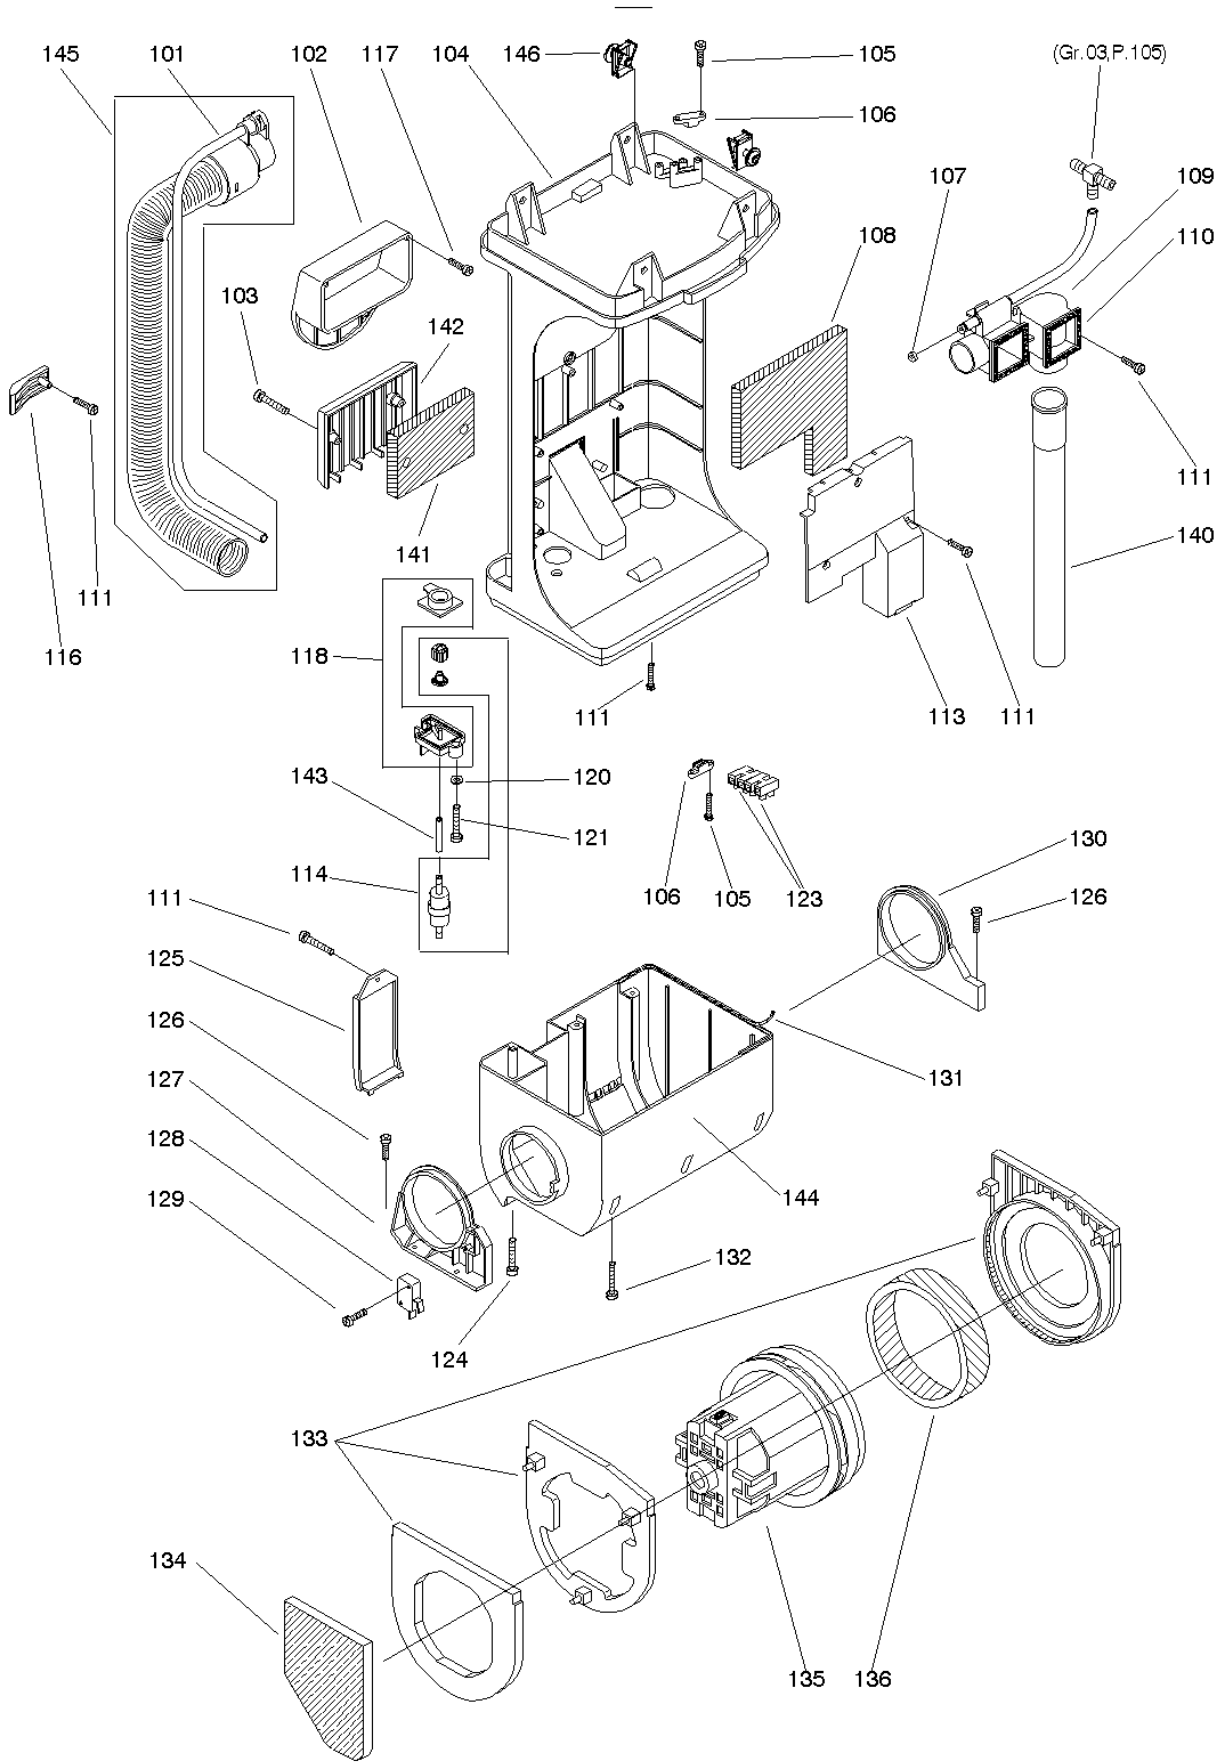

Handle

Article no.	Description	Quantity	Unit
4101670	Main cord 2L EURO	1	PC
4123192	Main cord 2L UK	1	PC
4101660	Main cord 2L SEA	1	PC
4030490	Main cord 2L NA	1	PC
4114420	Screw for plastic KA40x35	6	PC
4128392	Cable hook	1	PC
4080720	Pan head tapp screw C 3,9x16	1	PC
4128394	Holder	1	PC
4128395	Hook	1	PC
4047420	Connection bloc 2-ways 2,5 mm ²	1	PC
4120920	Cable grommet	1	PC
4080570	Clamp	1	PC
4061690	Pan head tapp screw B 2,9x16	2	PC
4128398	Cover	1	PC
4080720	Pan head tapp screw C 3,9x16	1	PC
4128399	Pressure switch	1	PC
4128400	Pressure switch	1	PC
4128401	Rocking switch	1	PC
4128512	Cover	1	PC
4029830	Raised cheese hd.screw M6x12	4	PC
	Lief. Nr.: 089050009 / 4x45	1	PC
4007480	Washer 4,3/12x1	3	PC
4128402	Latch	1	PC
4114420	Screw for plastic KA40x35	1	PC
4128403	Holder	1	PC
4128502	Handle	1	PC
4128404	Cover	1	PC
4016290	Clamp	1	PC
4128498	Cover compl	1	PC
4046950	Pan head tapp screw C 3,9x13	1	PC

Vacuum unit

swingo 150 E /1.3

02

Vacuum unit

Article no.	Description	Quantity	Unit	used for
4046850	Hose 3/6 silikon	0,73	M	
4128406	Handle	1	PC	
4126537	Screw for plastic KA35x25	2	PC	
4128407	Housing	1	PC	
4080720	Pan head tapp screw C 3,9x16	4	PC	
4080570	Clamp	2	PC	
4008910	O-ring 5,28x1,78	1	PC	
4128409	Filter	1	PC	
4128410	Housing	1	PC	
4128411	Gasket	1	PC	
4015590	Screw for plastic KA35x10	9	PC	
4128413	Cover	1	PC	
4128416	Filter set	1	PC	
4128415	Holder	1	PC	
4083570	Screw for plastic KA40x18	3	PC	
4128417	Valve set	1	PC	
4007480	Washer 4,3/12x1	2	PC	
4078180	Screw for plastic KA40x10	2	PC	
4047420	Connection bloc 2-ways 2,5 mm ²	2	PC	
4114420	Screw for plastic KA40x35	1	PC	
4128419	Cover	1	PC	
4079480	Screw for plastic KA35x20	4	PC	
4128420	Support	1	PC	
4128422	Microswitch	1	PC	
4062420	Screw delta PT Torx 30x16	1	PC	
4128421	Support	1	PC	
4128423	Gasket	1	PC	
4126537	Screw for plastic KA35x25	5	PC	
4128424	Gasket set	1	PC	
4128425	Filter	1	PC	
4128426	Vacuum motor 120V 60Hz 800W	1	PC	
4128472	Vacuum motor 240V 50Hz	1	PC	