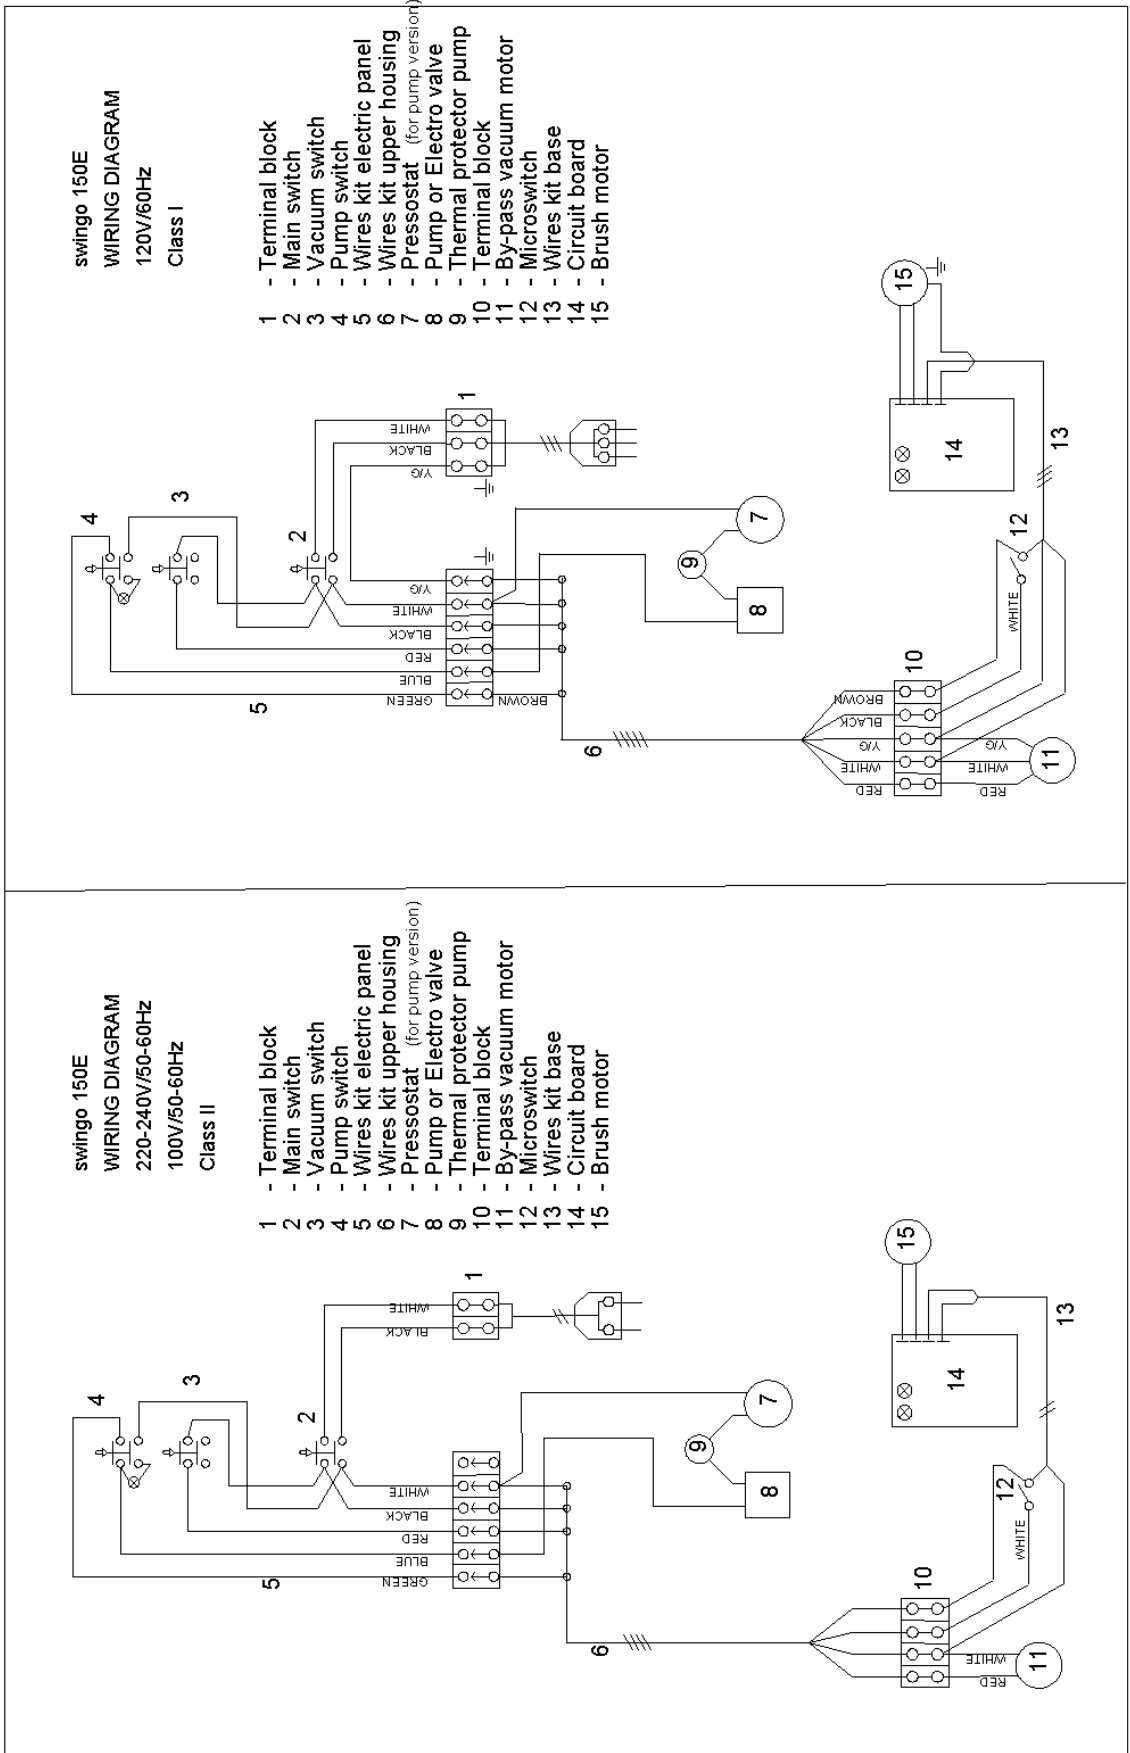

Electrical diagram

swingo 150 E /2.1