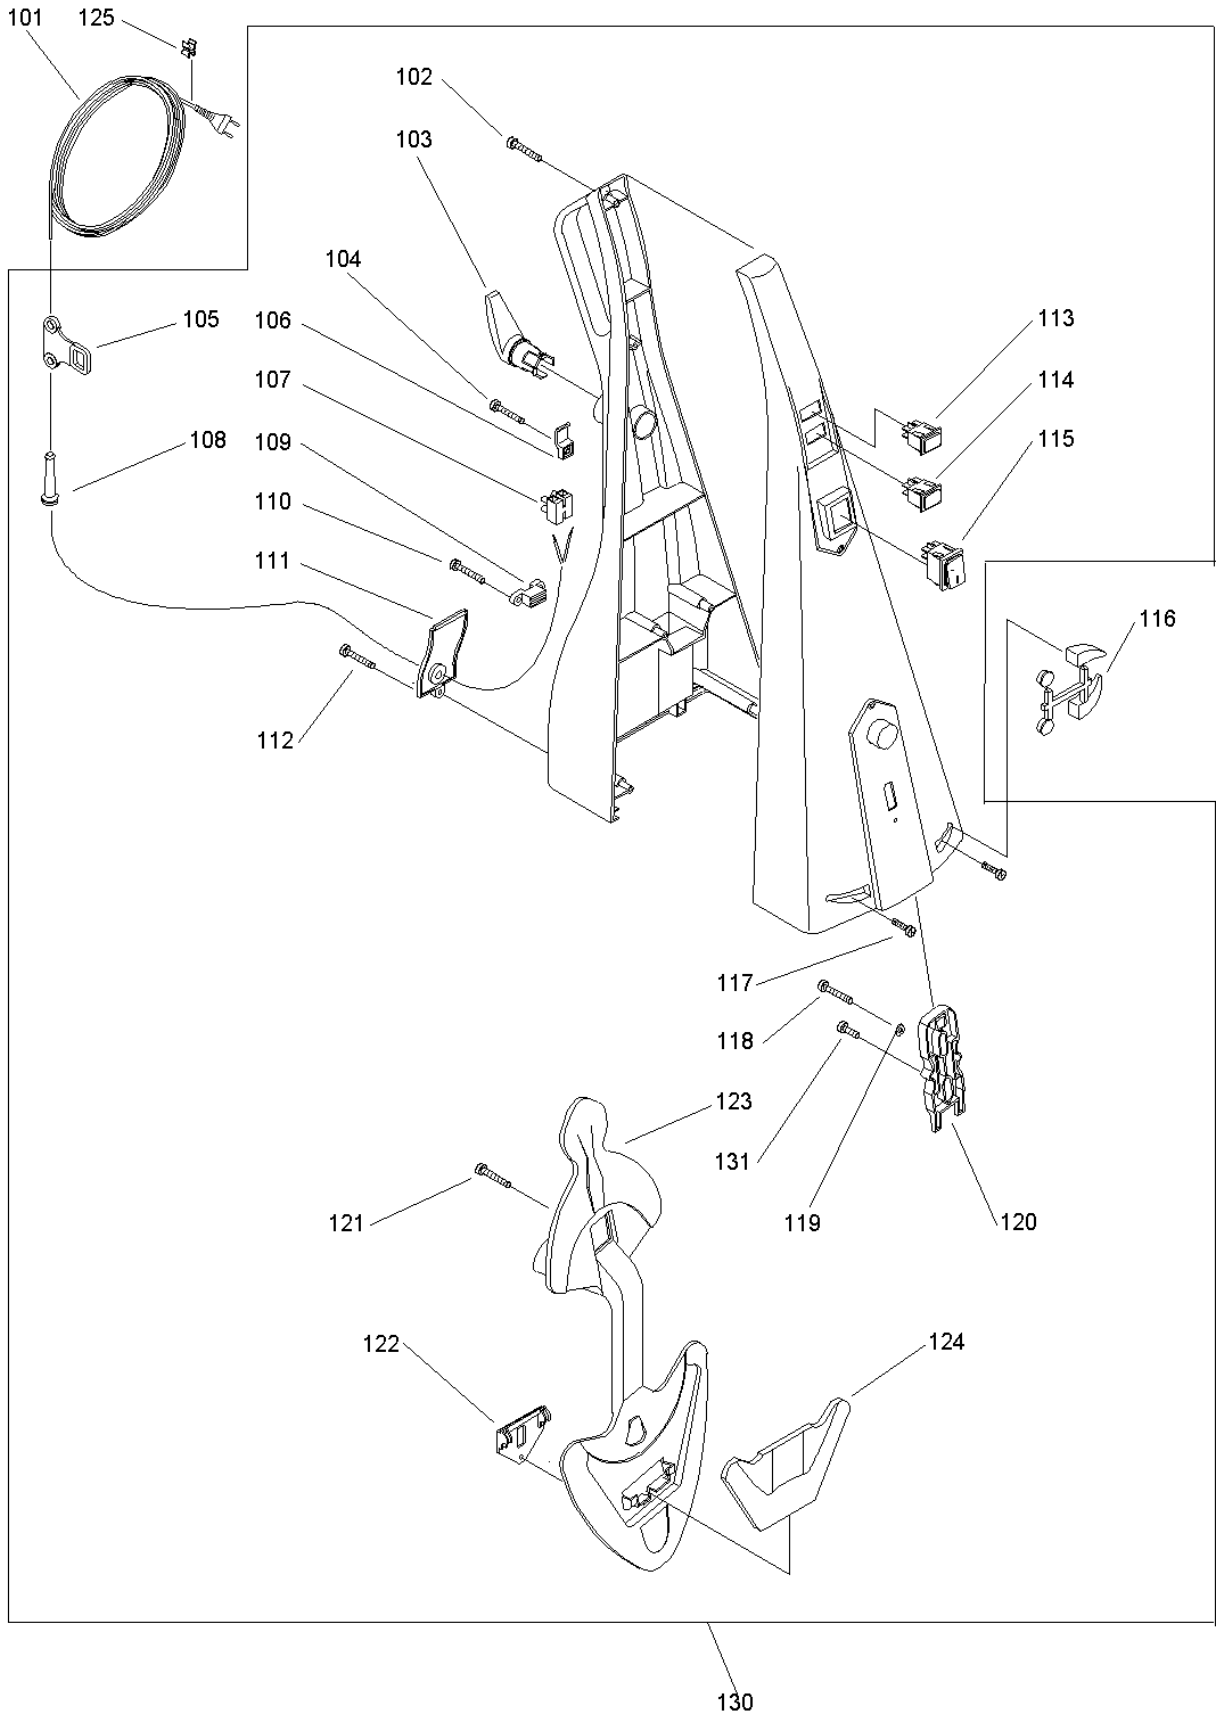

Spare parts list

swingo

150 E

 **Diversey**TM
A SOLENIS COMPANY

Table of contents

TASKI swingo 150 E_1	3
Handle	4
Vacuum unit	6
Tank, Pump	9
Brush drive	11
Electrical diagram	14

TASKI swingo 150 E_1

Description

Handle

Vacuum unit

Tank, Pump

Brush drive

Electrical diagram

Handle

swingo 150 E /1.1

01

Handle

Article no.	Description	Quantity	Unit
4101670	Main cord 2L EURO	1	PC
4123192	Main cord 2L UK	1	PC
4101660	Main cord 2L SEA	1	PC
4030490	Main cord 2L NA	1	PC
4114420	Screw for plastic KA40x35	6	PC
4128392	Cable hook	1	PC
4080720	Pan head tapp screw C 3,9x16	1	PC
4128394	Holder	1	PC
4128395	Hook	1	PC
4047420	Connection bloc 2-ways 2,5 mm ²	1	PC
4120920	Cable grommet	1	PC
4080570	Clamp	1	PC
4061690	Pan head tapp screw B 2,9x16	2	PC
4128398	Cover	1	PC
4080720	Pan head tapp screw C 3,9x16	1	PC
4128399	Pressure switch	1	PC
4128400	Pressure switch	1	PC
4128401	Rocking switch	1	PC
4128512	Cover	1	PC
4029830	Raised cheese hd.screw M6x12	4	PC
	Lief. Nr.: 089050009 / 4x45	1	PC
4007480	Washer 4,3/12x1	3	PC
4128402	Latch	1	PC
4114420	Screw for plastic KA40x35	1	PC
4128403	Holder	1	PC
4128502	Handle	1	PC
4128404	Cover	1	PC
4016290	Clamp	1	PC
4128498	Cover compl	1	PC
4046950	Pan head tapp screw C 3,9x13	1	PC