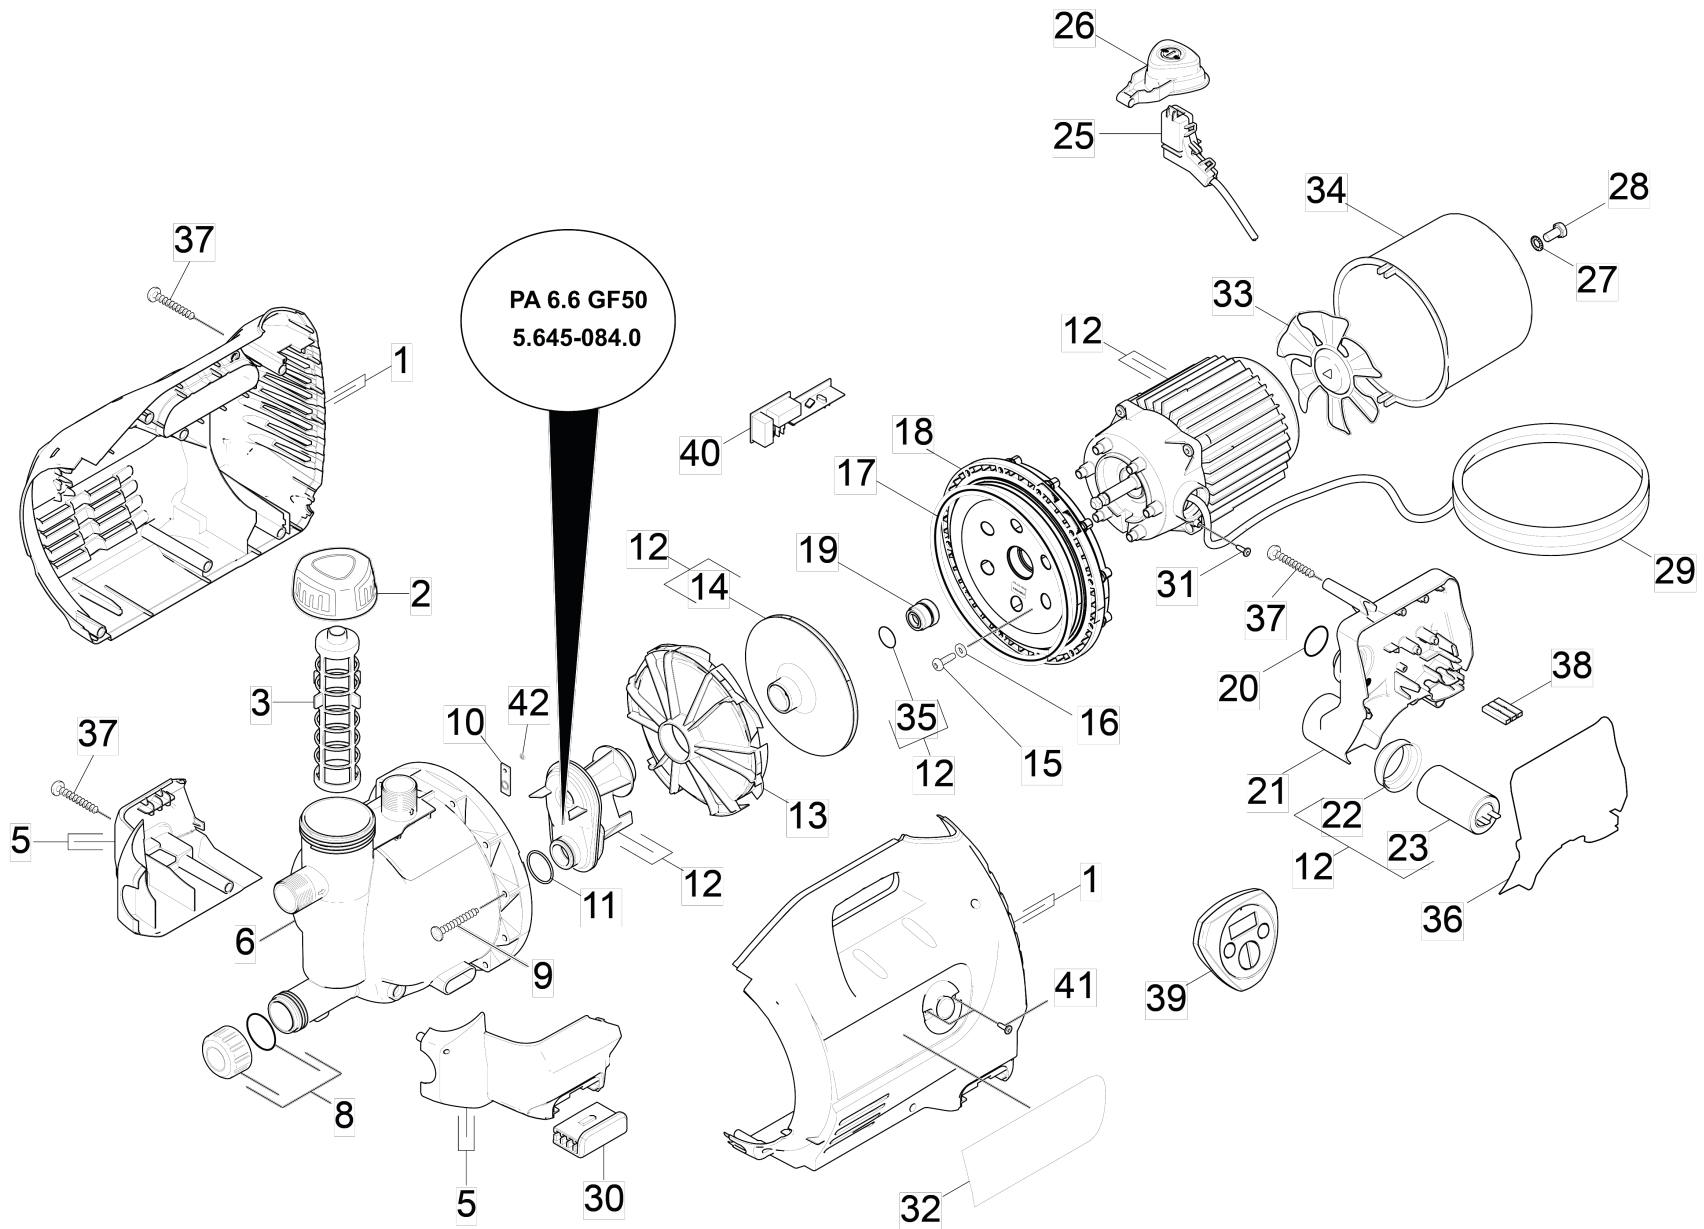

11 Individual parts GP 60

Home and Garden \ Pumps \ GP 60 MOBILE CONTROL *EU-I \ Spare parts list GP 60/70 \ Individual parts \ Individual parts GP 60

11 Individual parts GP 60

Home and Garden \ Pumps \ GP 60 MOBILE CONTROL *EU-I \ Spare parts list GP 60/70 \ Individual parts \ Individual parts GP 60

POS	Article no.	Description	Quantity	Unit	Remark	Foot note text
1	4.645-132.0	Housing replacement /housing cpl.	1	PC		
2	4.645-110.0	Cover filter complete / filter cap cpl.	1	PC		
3	4.645-126.0	Filter replacement /filter	1	PC		
5	4.645-122.0	Housing front replacement /housing fron	1	PC		
6	5.645-079.0	Pump head /pump head	1	PC		
8	4.645-111.0	Cover dehydration complete /drainage plu	1	PC		
9	7.303-209.0	Screw 6x50 -10.9-R2R (K-In6Rd)	12	PC		
10	6.645-346.0	Rubber ventilation	1	PC		
11	6.363-225.0	O-Ring seal 30x2	1	PC		
12	2.882-664.0	Conversion kit Motor and Injector	1	PC	GP 60	
13	5.645-598.0	Guide wheel GP/BPE	1	PC		
14	4.645-028.0	Impeller complete (better)	1	PC	GP 60	
15	7.303-048.0	Screw M6x20 -St-R3R (In6Rd)	6	PC		
16	6.363-404.0	Flat gasket / flat gasket	6	PC		
17	6.645-078.0	O-Ring seal 160x5	1	PC		
18	5.645-080.0	Flange for pump /pump flange	1	PC		
19	6.645-108.0	Floating ring seal /rot. mechanical seal	1	PC	GP 60	
20	6.363-403.0	O-Ring seal 26x3	1	PC		
21	5.645-108.0	Electric box / e-box D40	1	PC		
22	9.080-420.0	Capacitor sealing ring d.40, 55 Shore	1	PC		
23	6.645-380.0	Capacitor 18µF S3	1	PC	18µF	
25	4.645-134.0	Switch replacement /switch cpl.	1	PC		
26	5.645-112.0	Switch faceplate /button on/off	1	PC		
27	7.312-233.0	Serrated lock washer A8,4-FSt-A3E DIN67	1	PC		
28	7.304-395.0	Hexagonal head screw M8x16-8.8-A2E ISO	1	PC		
29	4.645-127.0	Cable replacement *EU /supply cord	1	PC	/*EU	
29	4.645-144.0	Cable replacement *CH /supply cord	1	PC	/*CH	
29	4.645-145.0	Cable replacement *GB /supply cord	1	PC	/*GB	
30	5.645-122.0	Pedestal /rubber foot	4	PC		
31	7.303-032.0	Screw M4x12 -St-R2R (In6Rd)	1	PC		
32	4.645-148.0	Foil replacement /lamination BEST	1	PC