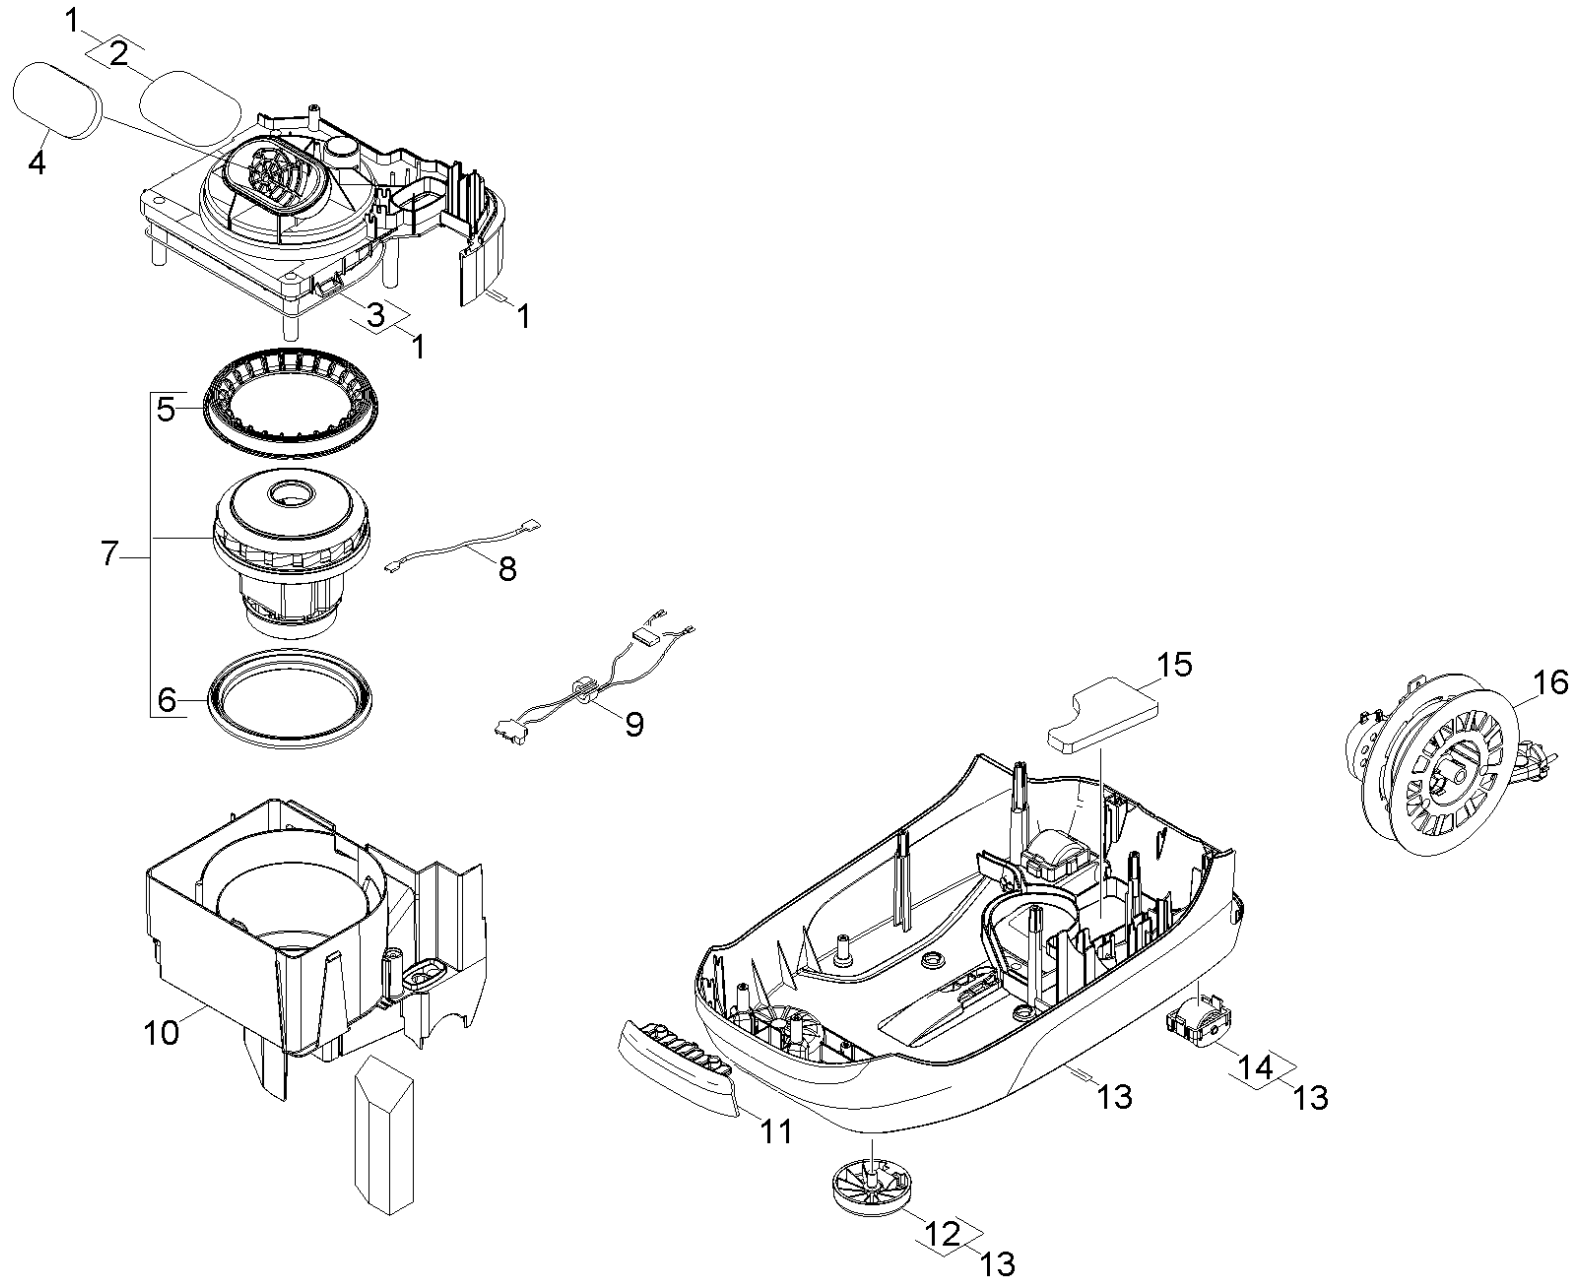

20 Vacuum motor

Home and Garden \ Vacuum cleaner \ Dry vacuum cleaner \ DS 6.000 Mediclean *SEA \ Spare parts list DS 6.000 Mediclean \ Vacuum motor

20 Vacuum motor

Home and Garden \ Vacuum cleaner \ Dry vacuum cleaner \ DS 6.000 Mediclean *SEA \ Spare parts list DS 6.000 Mediclean \ Vacuum motor

KÄRCHER

POS	Preces Nr.	Apraksts	Skaits	Vieniba	Piezīme
1	4.195-226.0	Air circulation complete for replacement	1.000	ST	
2	5.195-398.0	Seal air circulation DS 6.000	1.000	ST	
3	5.195-376.0	Seal string DS 6.000	1.000	ST	
4	6.195-239.0	Foam insert air circulation DS 6.000	1.000	ST	
5	9.079-050.0	Motor sealing	1.000	ST	
6	9.079-024.0	Seal motor above	1.000	ST	
7	4.195-225.0	Vacuum motor 900W	1.000	ST	
8	6.195-249.0	Cable DS 6.000	1.000	ST	
9	4.195-231.0	Cable with capacitor	1.000	ST	
10	5.195-370.0	Motor mount	1.000	ST	
11	4.195-235.0	Bearing for replacement DS 6.000	1.000	ST	
12	4.195-220.0	Castor complete black	2.000	ST	
13	4.195-227.0	Housing bottom part for replacement	1.000	ST	
14	4.195-219.0	Fixed castor complete black	2.000	ST	
15	6.195-240.0	Foam insert GUT DS 6.000	1.000	ST	
16	4.195-229.0	Cable automatic complete for replacement	1.000	ST	/*EU
16	4.195-054.0	Cable automatic complete for replacement	1.000	ST	/*GB