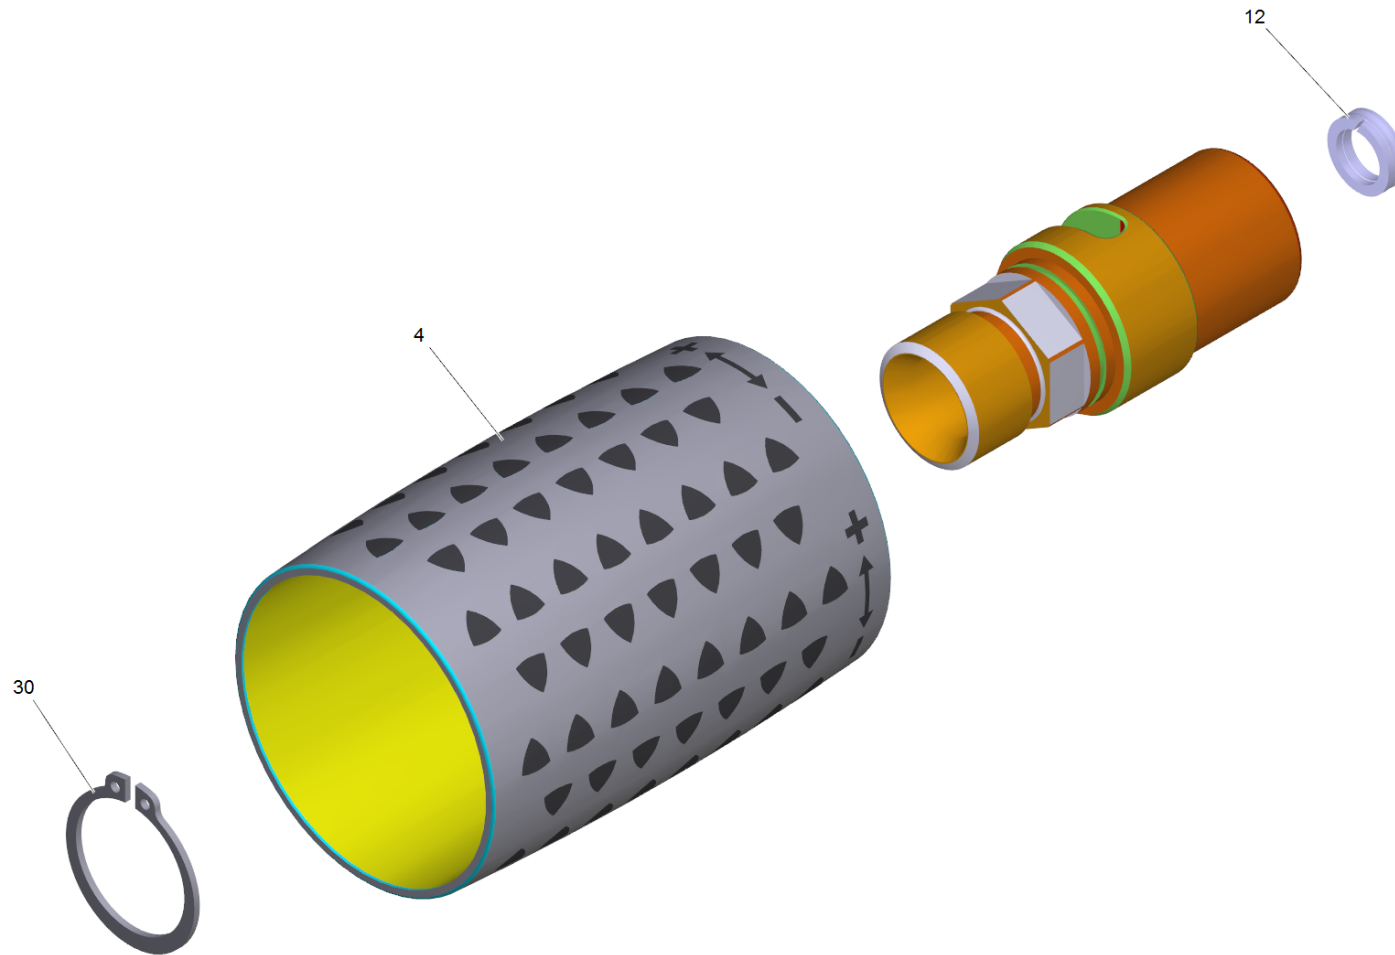

4 Rotary controller 700L (4.775-471.0)

Professional \ High pressure cleaner hotwater \ Electric motor \ HDS 1195 *EU-I \ Spare parts list HDS 1195 *EUR \ Accessories \ Hand trigger gun \ Rotary controller 700L

POS	Article no.	Description	Quantity	Unit
12	4.363-695.0	Grooved ring only for replacement	1.000	ST
4	5.321-668.0	Handle	1.000	ST
30	7.343-069.0	Locking ring 25x1,2-1.4122 DIN 471	1.000	ST