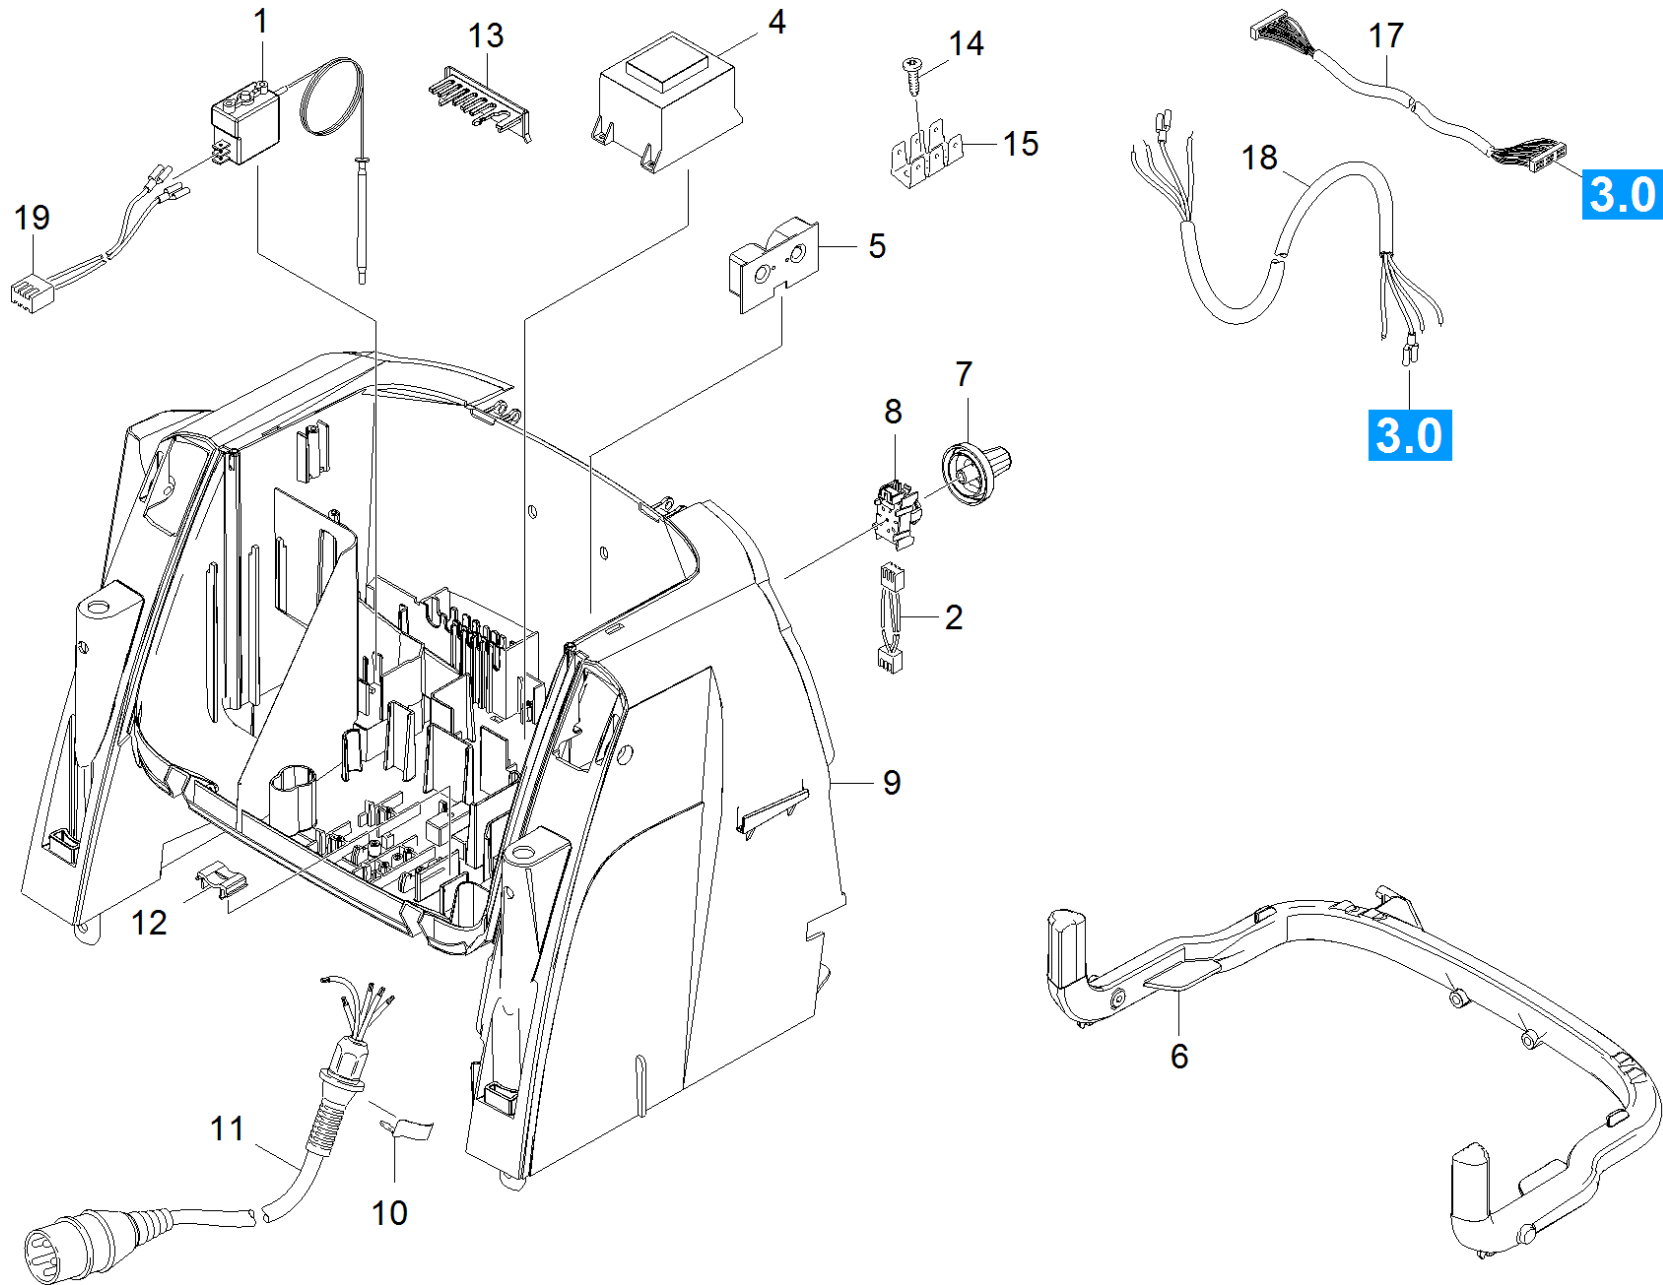

60 Electric control box

Professional \ High pressure cleaner hotwater \ Electric motor \ HDS 8/18-4 M *EU-I \ Spare parts list HDS 8/18-4M *EU-I \ Electric control box

60 Electric control box

Professional \ High pressure cleaner hotwater \ Electric motor \ HDS 8/18-4 M *EU-I \ Spare parts list HDS 8/18-4M *EU-I \ Electric control box

KÄRCHER

| POS | Article no. | Description | Quantity | Unit |
|-----|-------------|---|----------|------|
| 19 | 6.649-383.0 | Cable 2x0,35 700mm | 1 | PC |
| 2 | 6.649-533.0 | Cable 3xAWG22 500mm | 1 | PC |
| 18 | 6.649-462.0 | Cable 4x1,5mm ² | 1 | PC |
| 11 | 6.649-463.3 | Cable with plug 4x1,5mm ² | 1 | PC |
| 5 | 6.682-881.3 | Circuit board current transformer for replacement | 1 | PC |
| 17 | 2.885-110.0 | Control cable complete only for replacem | 1 | PC |
| 4 | 6.622-283.3 | Control transformer | 1 | PC |
| 7 | 5.324-172.0 | Handle qusty grey RAL 7037 | 1 | PC |
| 12 | 5.802-307.0 | Holder cable | 1 | PC |
| 10 | 6.343-186.0 | Locking ring | 1 | PC |
| 9 | 5.801-153.0 | Mounting plate | 1 | PC |
| 15 | 6.641-270.0 | Plug | 1 | PC |
| 6 | 5.033-111.0 | Profile | 1 | PC |
| 14 | 7.303-106.0 | Screw 4x12 -10.9-R2R (IN6RD) | 1 | PC |
| 8 | 6.630-423.0 | Switch service | 1 | PC |
| 13 | 5.263-086.0 | Tensioning part | 1 | PC |
| 1 | 4.686-029.0 | Thermostat only for replacement | 1 | PC |