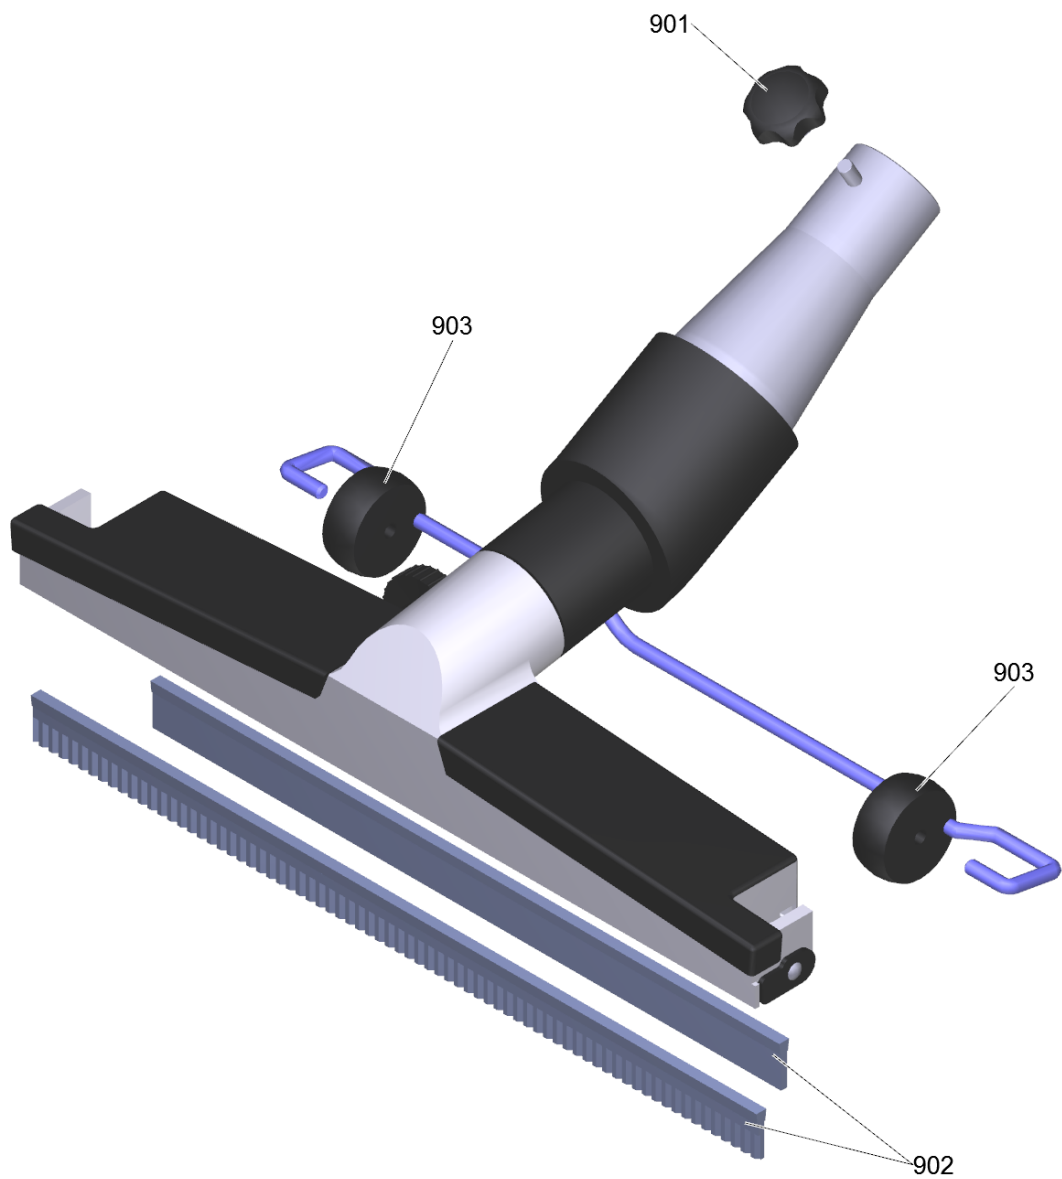

4 Multi-purpose nozzle 370mm DN52 (6.902-184.0)

POS	Article no.	Description	Quantity	Unit
902	6.902-215.0	Brush strips set 370mm	1.000	ST
903	9.980-747.0	Roller for floor nozzle 370mm/500mm	2.000	ST
901	6.303-554.0	Star grip M8	1.000	ST