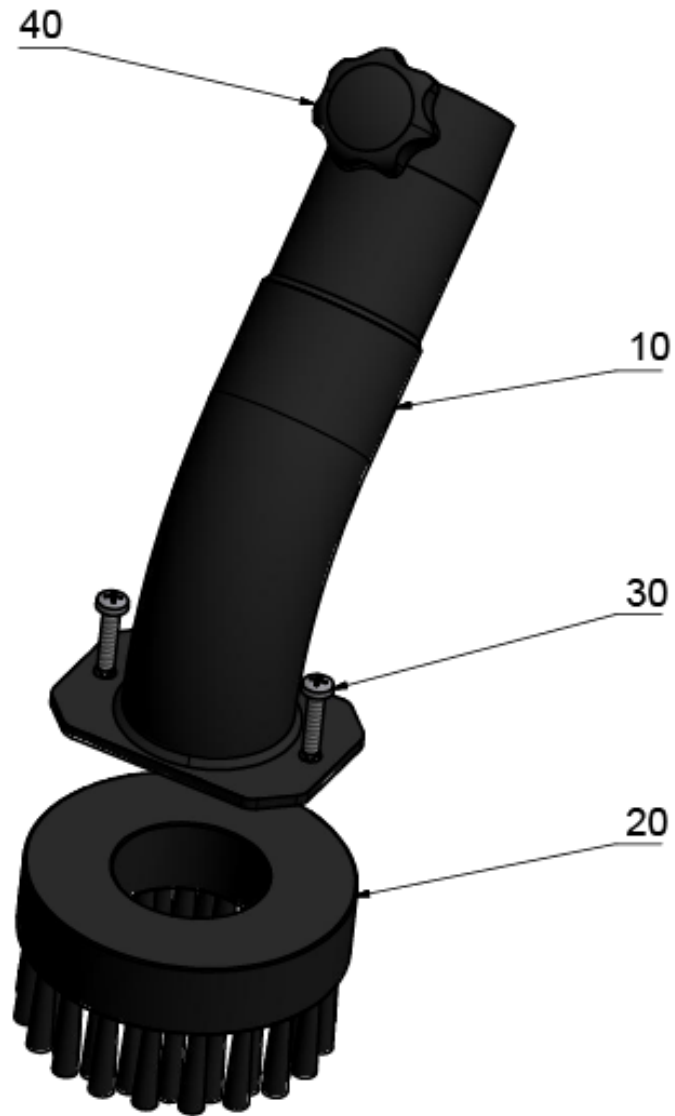

6 Suction brush round 45° DN42 (6.902-193.0)

POS	Article no.	Description	Quantity	Unit
10	9.976-380.0	Connecting piece with outside cone D40	1.000	ST
20	9.980-753.0	Disc brush for suction brush ø82mm	1.000	ST
30	9.974-177.0	Sheet metal screw 4,2x 22mm-vz DIN 7981	2.000	ST
40	6.303-555.0	Star grip M6	1.000	ST