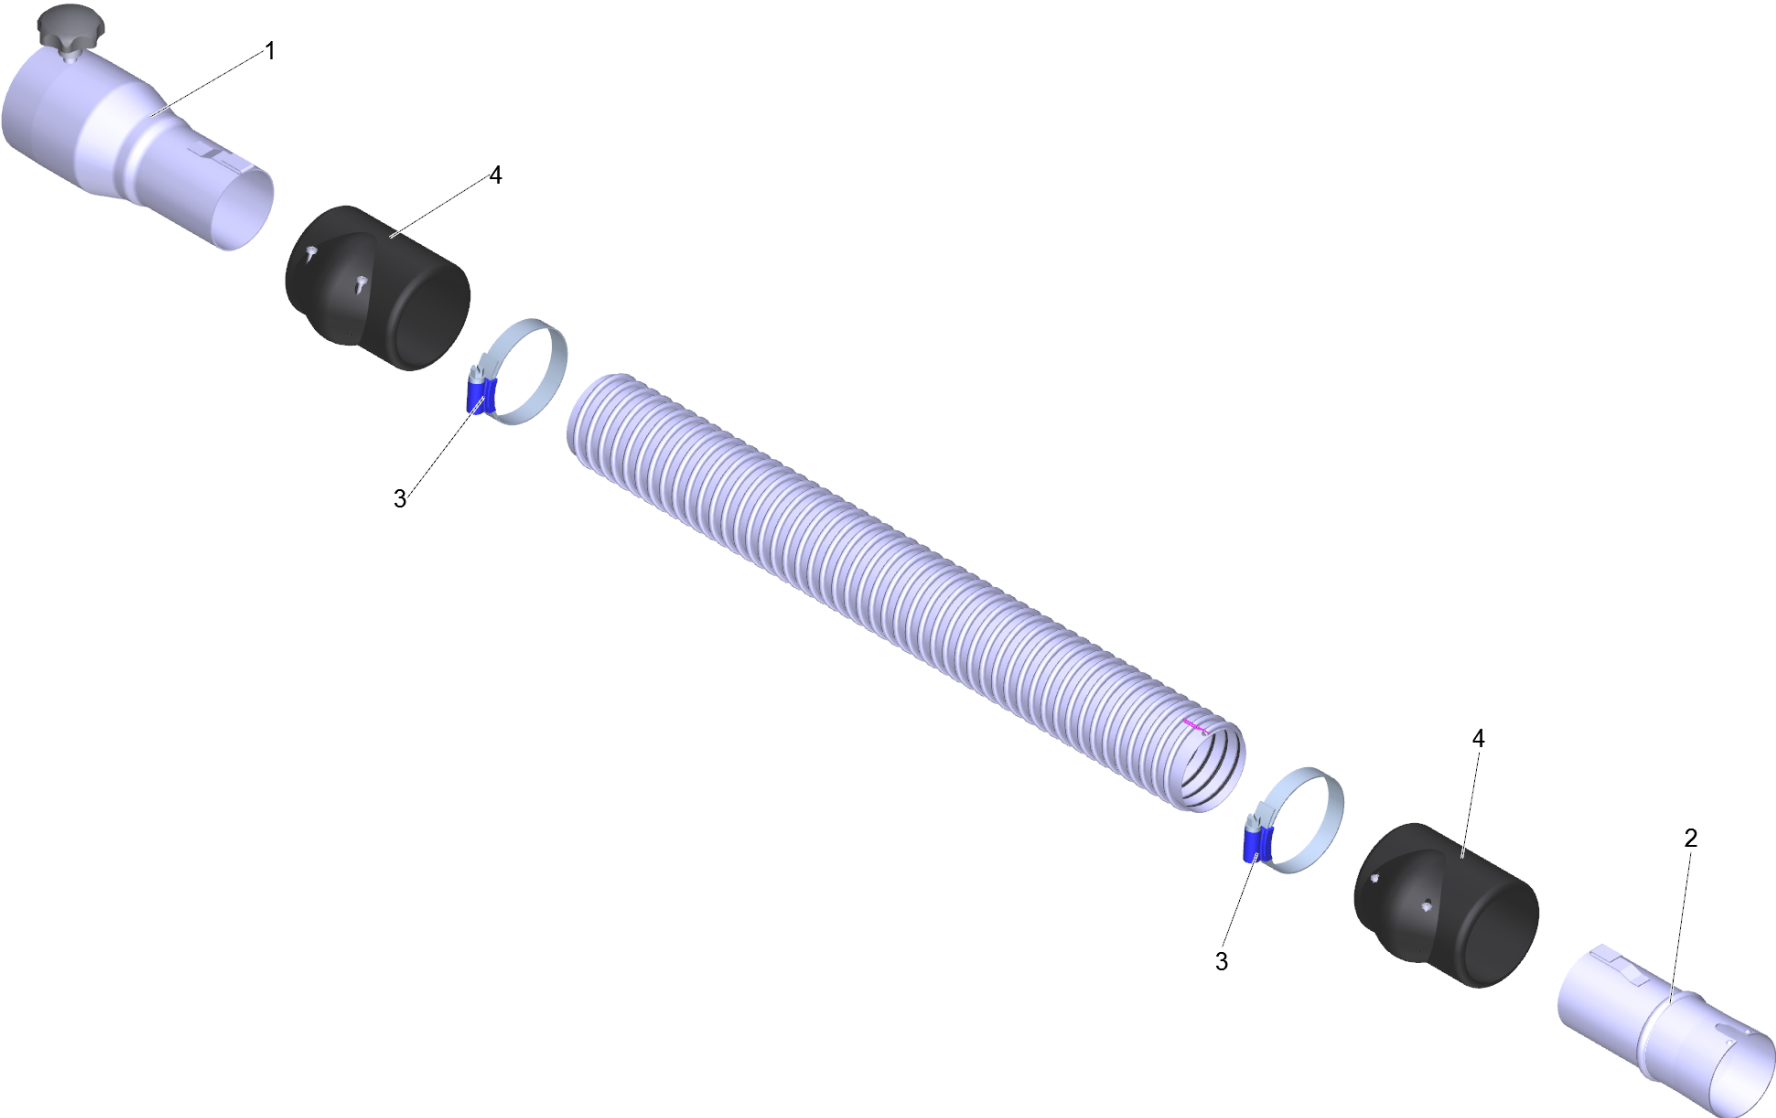

1 Suction hose ME-PU el. DN52 3m (6.907-306.0)

POS	Article no.	Description	Quantity	Unit
2	6.902-169.0	Accessories connection rotatable DN52	1.000	ST
3	6.902-167.0	Hose clip 40-60 mm	2.000	ST
4	6.902-166.0	Hose collar DN52	2.000	ST
999	7.303-363.0	Sheet metal screw ST3,5X16,0-A2-20H-C-H	1.000	ST
999	6.303-554.0	Star grip M8	1.000	ST
1	6.902-177.0	Vacuum cleaner connection DN72 auf DN52	1.000	ST