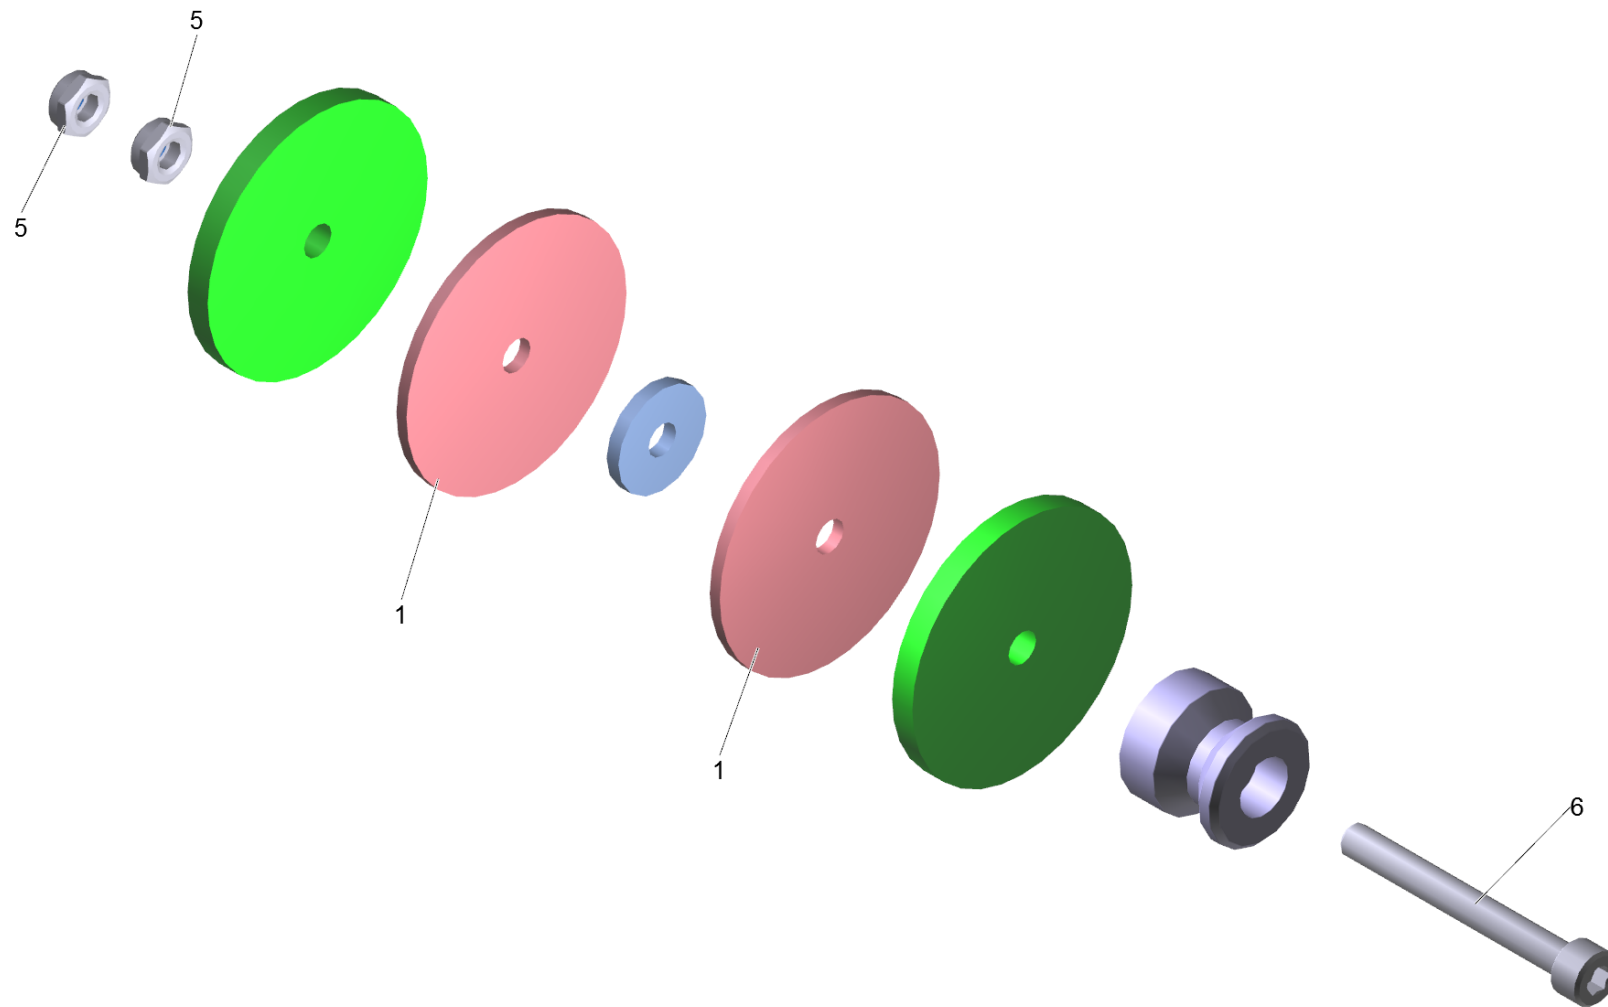

4 Set retainer box (2.889-087.0)

POS	Article no.	Description	Quantity	Unit
6	7.306-151.0	Cylinder head screw M8x65 -8.8-A2E ISO4	1.000	ST
5	7.311-432.0	Hexagon nut M 8-1.4305 ISO 10511	2.000	ST
1	5.116-434.0	Washer	2.000	ST
7	7.312-017.0	Washer 8-A2 ISO 7089	1.000	ST