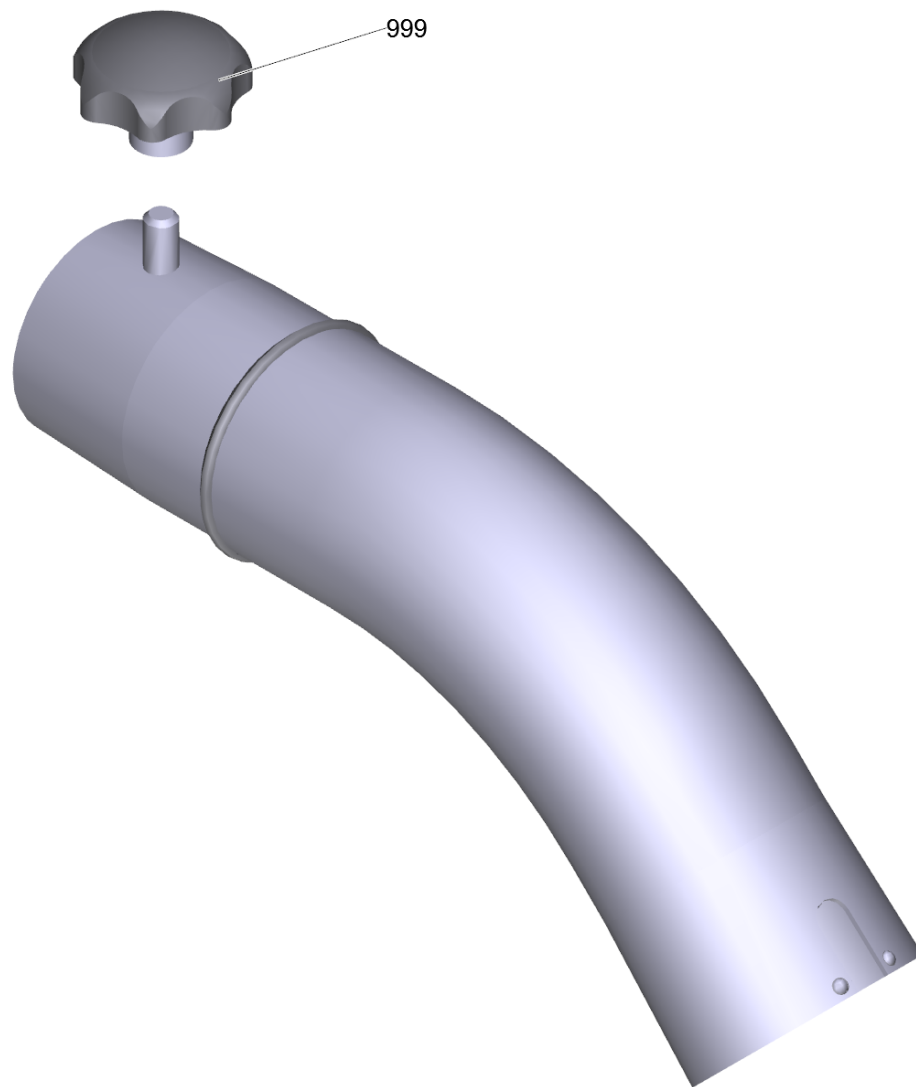

1 Suction hose ME-PU el. DN42 3m (6.907-304.0)

POS	Article no.	Description	Quantity	Unit
2	6.902-172.0	Accessories connection rotatable DN42	1.000	ST
3	6.902-167.0	Hose clip 40-60 mm	2.000	ST
4	6.902-171.0	Hose collar DN42	2.000	ST
999	7.303-363.0	Sheet metal screw ST3,5X16,0-A2-20H-C-H	1.000	ST
999	6.303-554.0	Star grip M8	1.000	ST
1	6.902-178.0	Vacuum cleaner connection DN72 auf DN42	1.000	ST