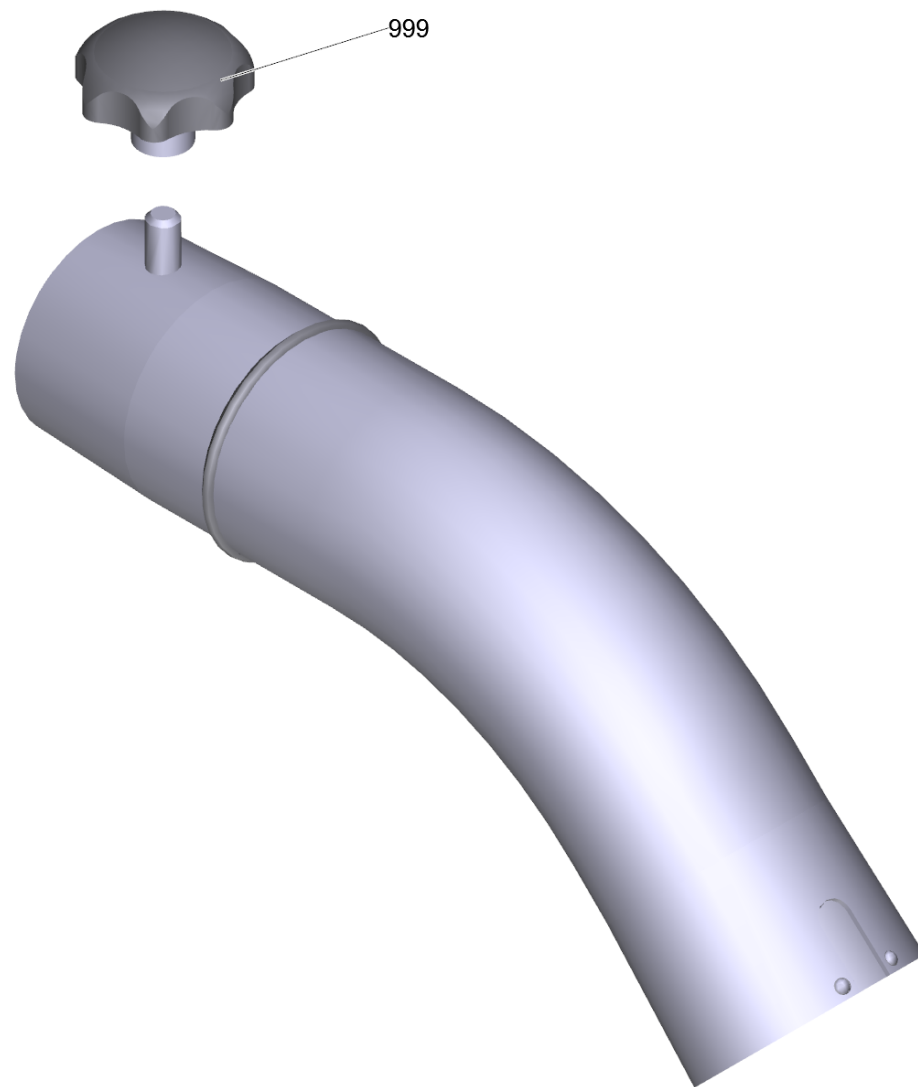

6 Suction brush round 45° DN42 (6.902-193.0)

POS	Article no.	Description	Quantity	Unit
10	9.976-380.0	Connecting piece with outside cone D40	1.000	ST
20	9.980-753.0	Disc brush for suction brush ø82mm	1.000	ST
30	9.974-177.0	Sheet metal screw 4,2x 22mm-vz DIN 7981	2.000	ST
40	6.303-555.0	Star grip M6	1.000	ST