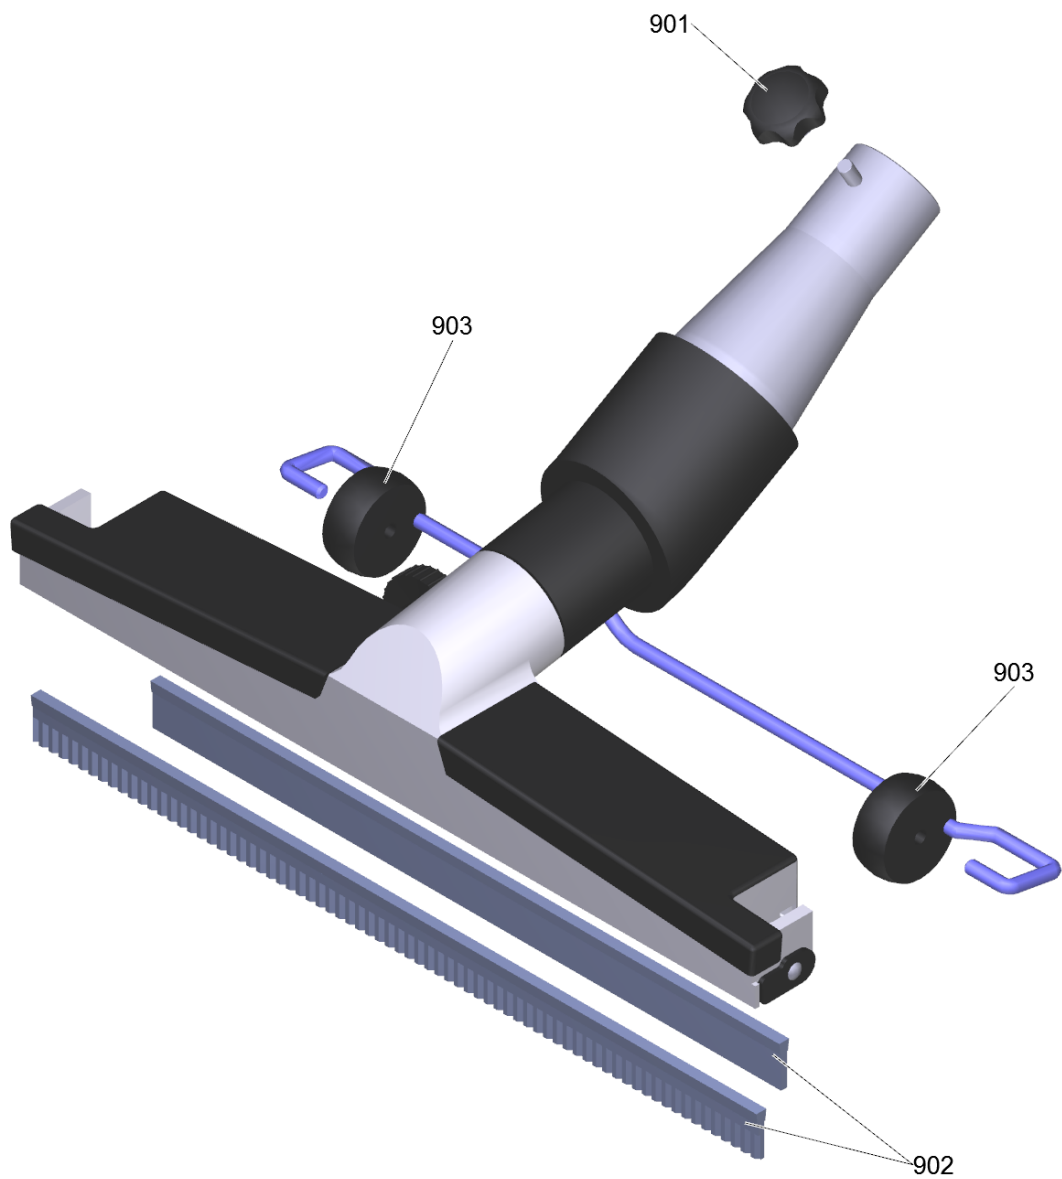

8 Multi-purpose nozzle 370mm DN52 (6.902-184.0)

POS	Article no.	Description	Quantity	Unit
902	6.902-215.0	Brush strips set 370mm	1.000	ST
903	9.980-747.0	Roller for floor nozzle 370mm/500mm	2.000	ST
901	6.303-554.0	Star grip M8	1.000	ST