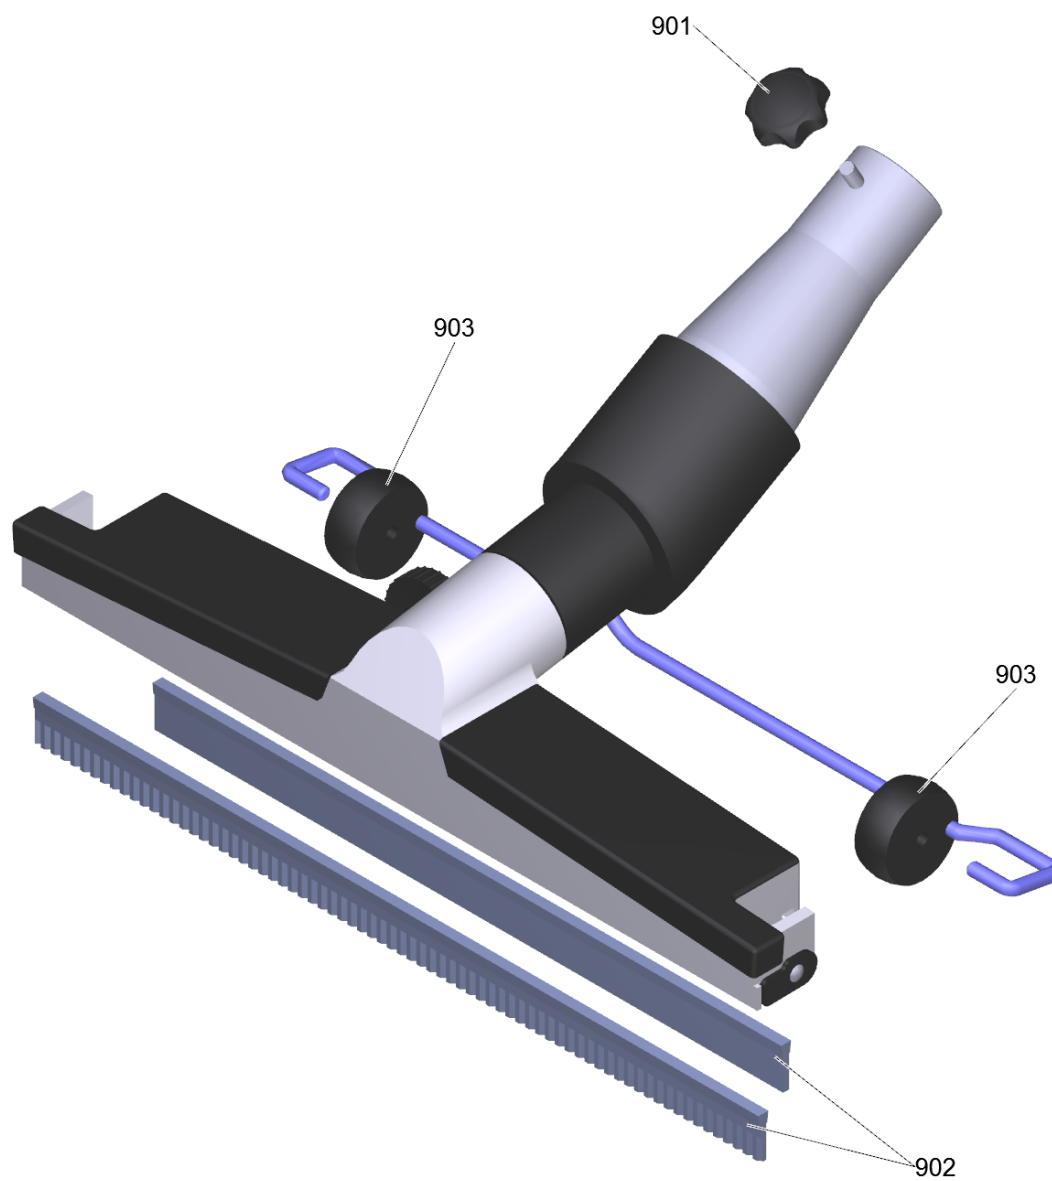

11 Multi-purpose nozzle 370mm DN52 (6.902-184.0)

POS	Article no.	Description	Quantity	Unit
902	6.902-215.0	Brush strips set 370mm	1.000	ST
903	9.980-747.0	Roller for floor nozzle 370mm/500mm	2.000	ST
901	6.303-554.0	Star grip M8	1.000	ST