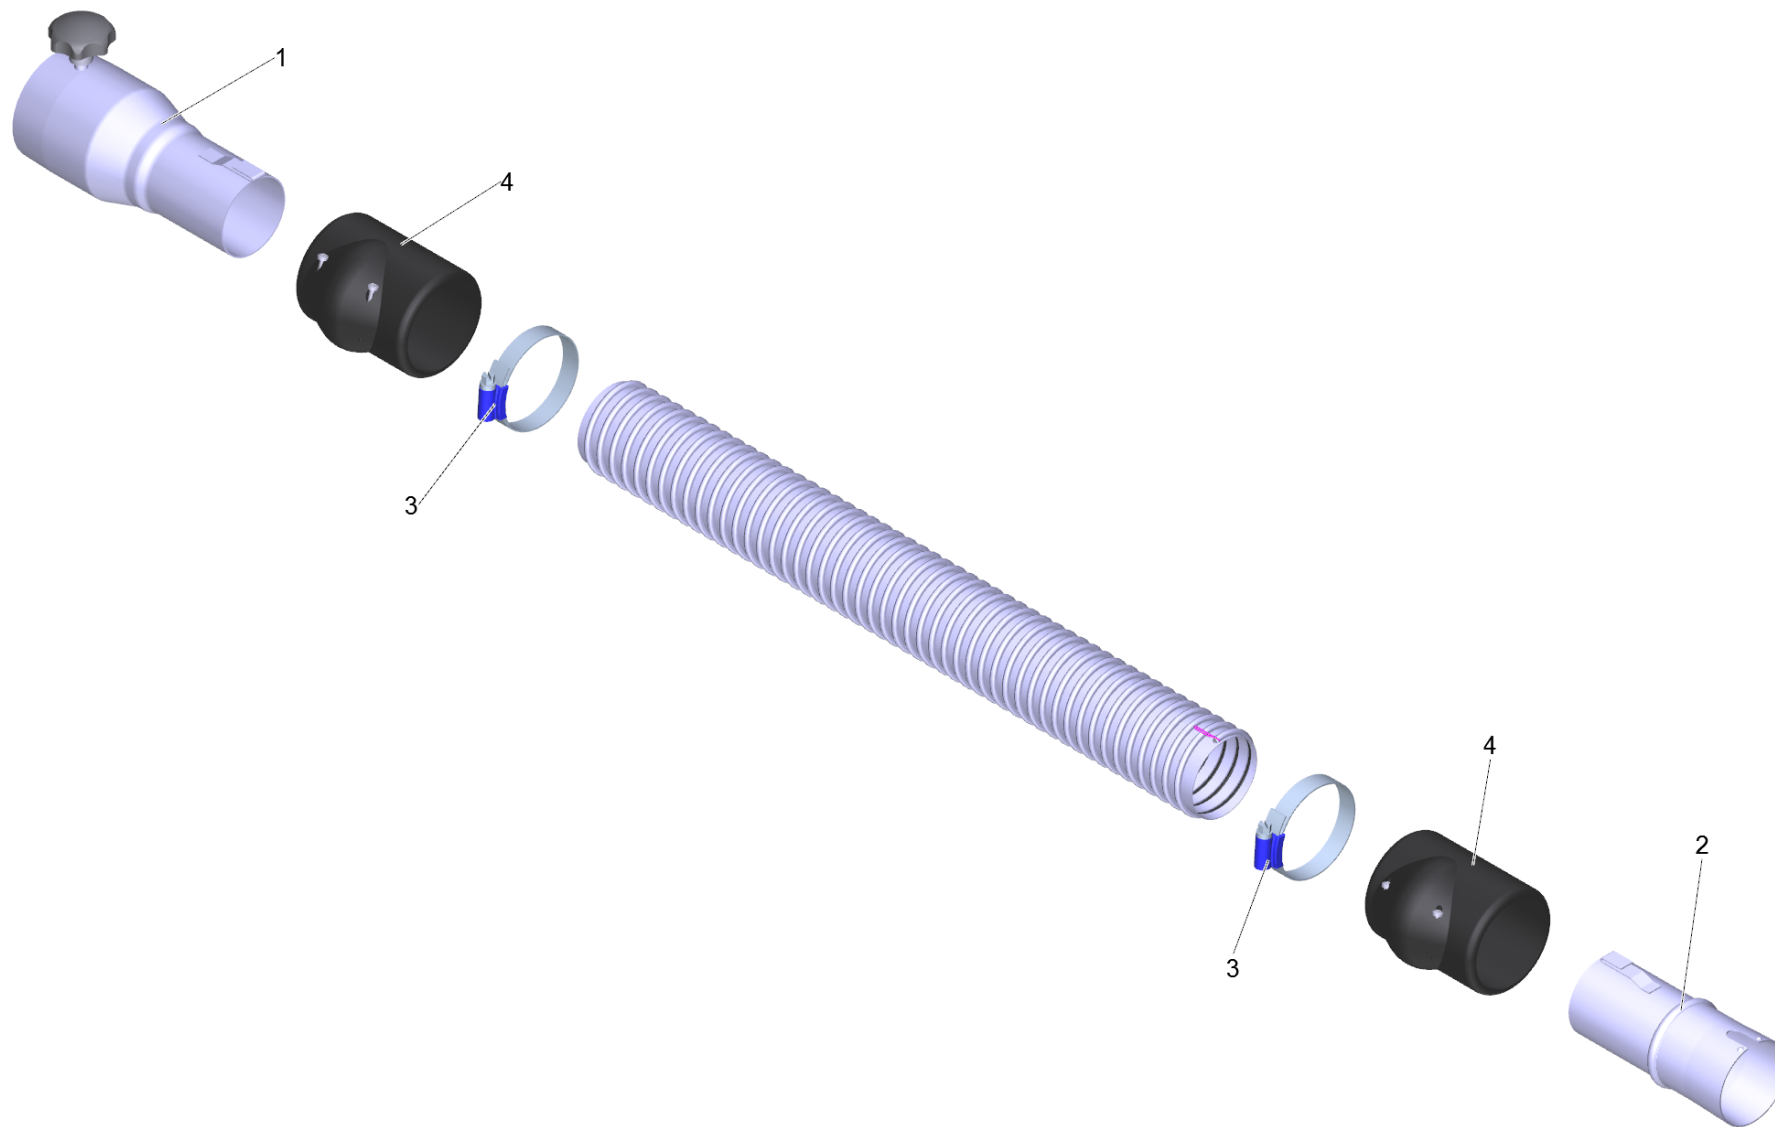

1 Suction hose PU el. DN42 5m (6.907-299.0)

POS	Article no.	Description	Quantity	Unit
2	6.902-172.0	Accessories connection rotatable DN42	1.000	ST
3	6.902-167.0	Hose clip 40-60 mm	2.000	ST
4	6.902-171.0	Hose collar DN42	2.000	ST
999	7.303-363.0	Sheet metal screw ST3,5X16,0-A2-20H-C-H	1.000	ST
999	6.303-554.0	Star grip M8	1.000	ST
1	6.902-178.0	Vacuum cleaner connection DN72 auf DN42	1.000	ST