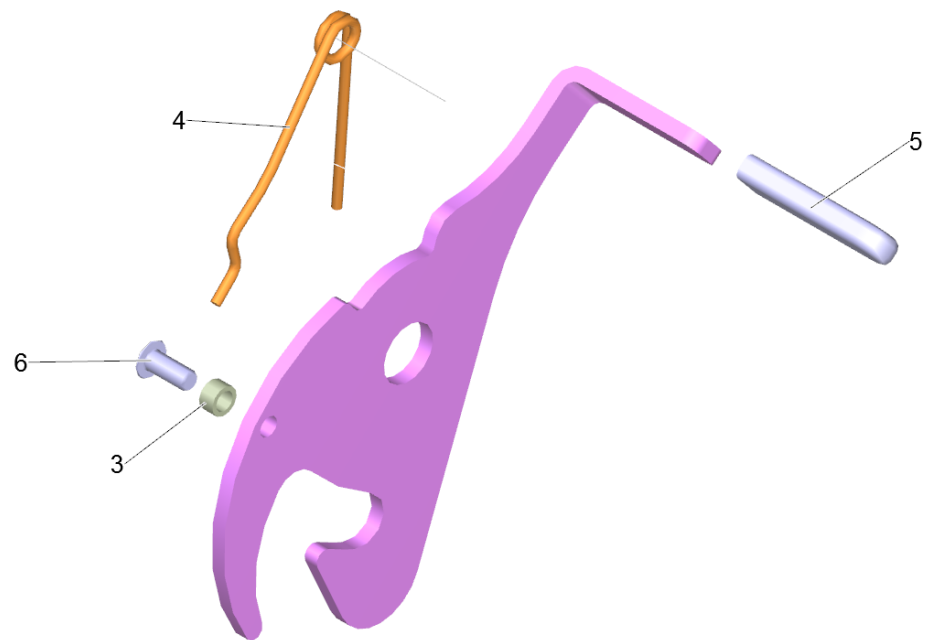

32 Set hook (2.050-067.0)

POS	Article no.	Description	Quantity	Unit
6	6.315-055.0	Blind rivet 4x9,5	2.000	ST
5	6.368-433.0	Protecting cap hook	2.000	ST
3	5.111-278.0	Sleeve hook	2.000	ST
4	5.335-038.0	Spiral spring	2.000	ST