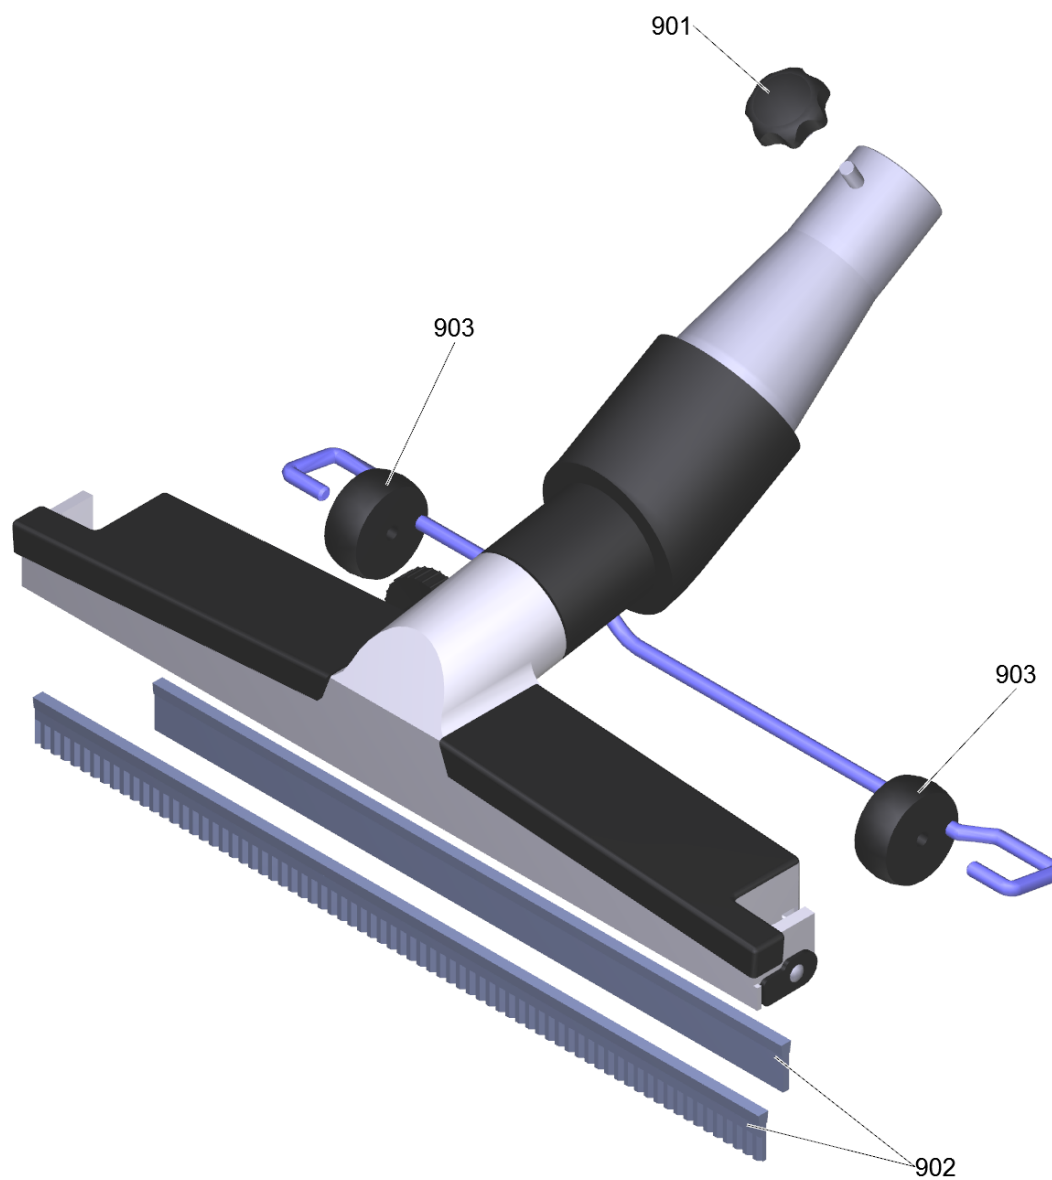

4 Multi-purpose nozzle 370mm DN42 (6.902-185.0)

POS	Article no.	Description	Quantity	Unit
902	6.902-215.0	Brush strips set 370mm	1.000	ST
903	9.980-747.0	Roller for floor nozzle 370mm/500mm	2.000	ST
901	6.303-555.0	Star grip M6	1.000	ST