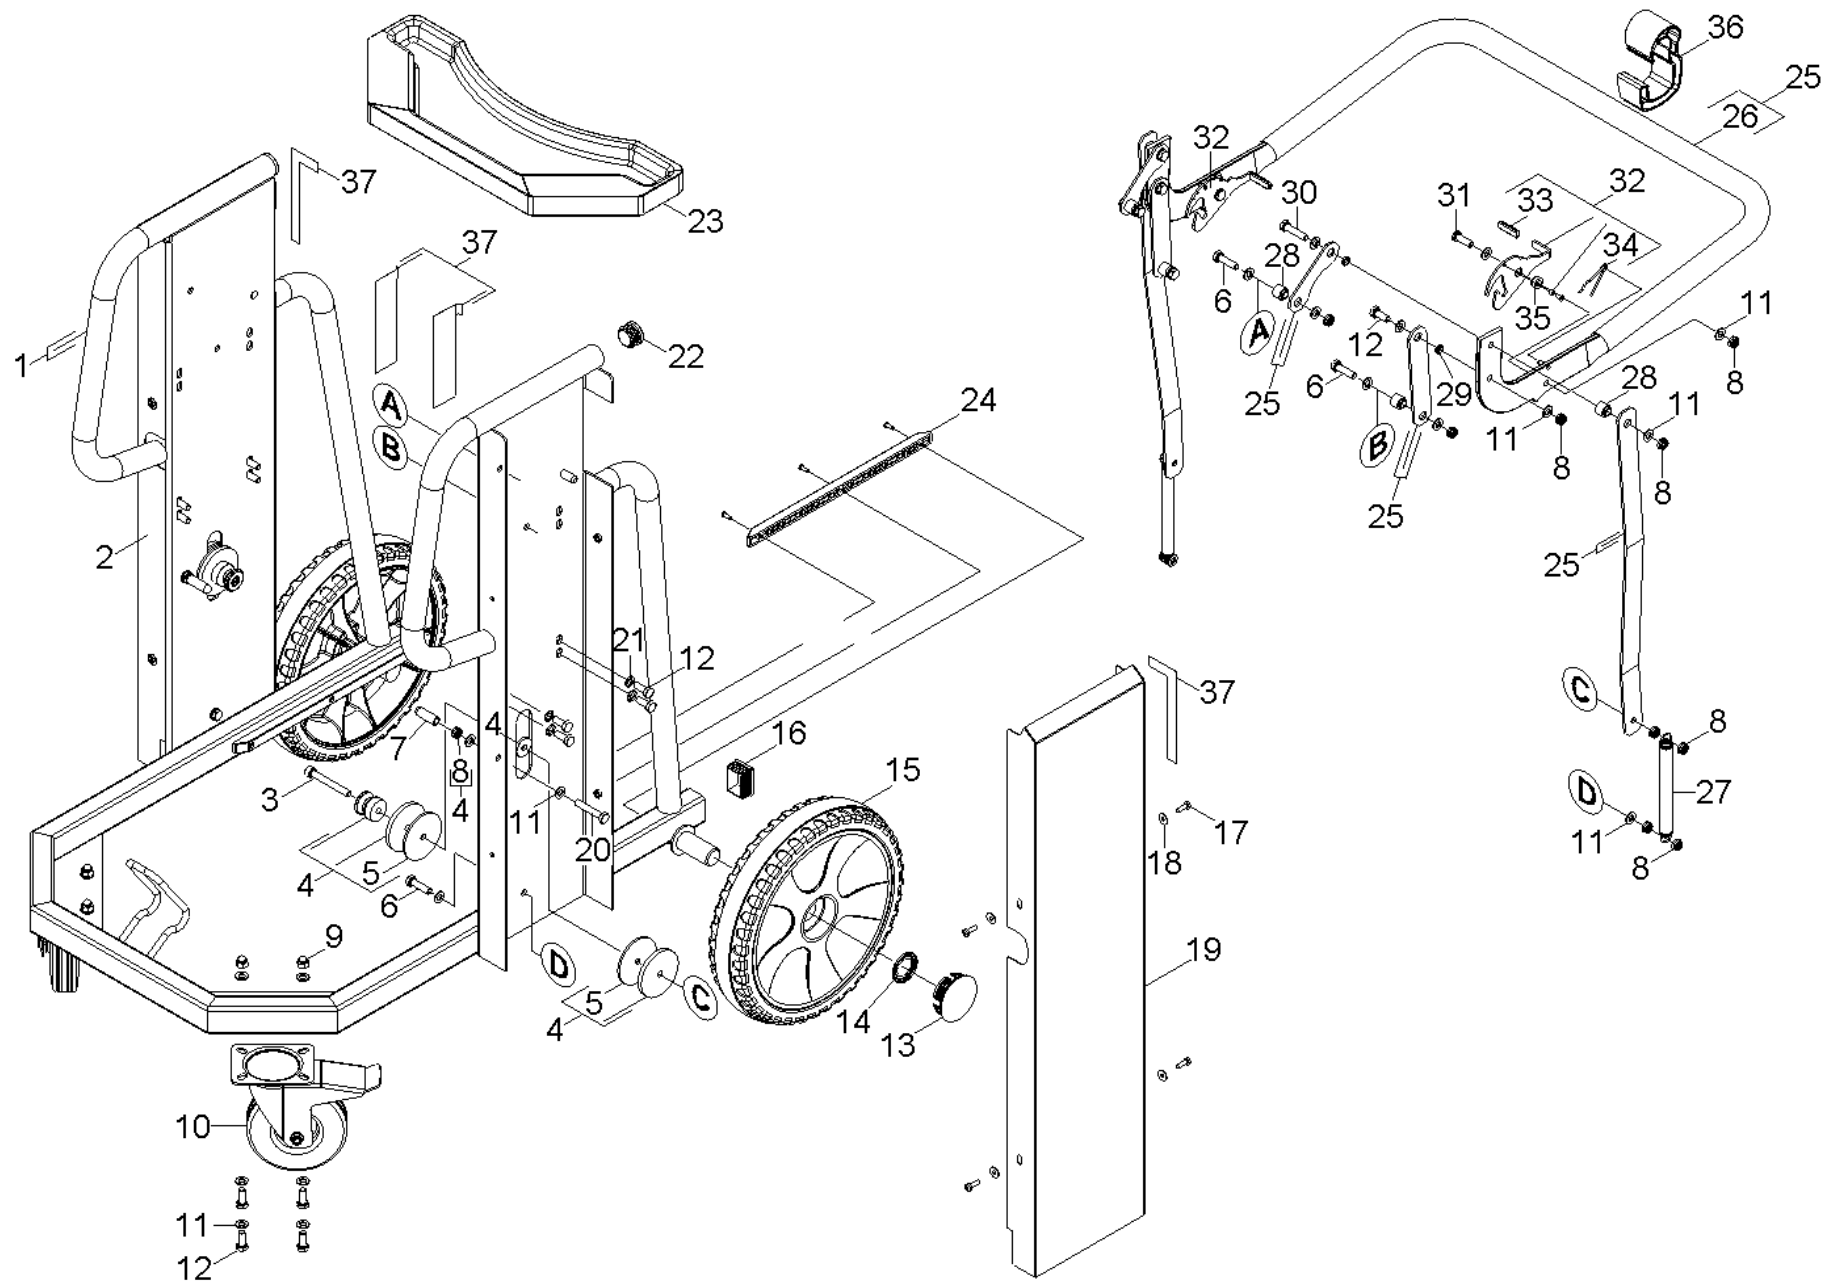

12 Frame

POS	Article no.	Description	Quantity	Unit
9	7.311-620.0	Cap nut M8 -A2 DIN 986	4.000	ST
10	6.435-793.0	Castor 155mm	2.000	ST
3	7.306-151.0	Cylinder head screw M8x65 -8.8-A2E ISO4	2.000	ST
29	5.112-878.0	Distance bush	2.000	ST
35	5.112-879.0	Distance bush hook	2.000	ST
28	5.112-877.0	Distance bush large	2.000	ST
1	4.058-272.0	Frame complete	1.000	ST
12	7.304-516.0	Hexagonal head screw M8x20-A4-70 ISO 40	8.000	ST
6	7.304-537.0	Hexagonal head screw M 8x30-A4-70 ISO 4	6.000	ST
30	7.304-517.0	Hexagonal head screw M8x35-A4-70 ISO 40	2.000	ST
20	7.304-810.0	Hexagonal head screw M 8x45-A4-70 ISO 4	2.000	ST
8	7.311-432.0	Hexagon nut M 8-1.4305 ISO 10511	10.000	ST
36	5.037-240.0	Hook shearing shackle	1.000	ST
14	6.343-162.0	Lock washer -25	2.000	ST
17	7.306-182.0	Pan head screw M5x16 -A2-70 ISO 14583	8.000	ST
16	6.368-434.0	Protecting cap	2.000	ST
7	6.368-436.0	Protecting cap	2.000	ST
33	6.368-433.0	Protecting cap hook	2.000	ST
22	6.368-432.0	Protecting cap round	2.000	ST
24	5.190-300.0	Rail frame	2.000	ST
31	5.304-113.0	Screw M8x25	2.000	ST
21	7.312-022.0	Serrated lock washer A8,4-1.4310 DIN679	8.000	ST
32	2.050-067.0	Set hook	1.000	ST
4	2.889-087.0	Set retainer box	1.000	ST
25	2.889-088.0	Set sheet metal components	1.000	ST
37	2.889-089.0	Set warning sign	1.000	ST
13	2.889-086.0	Set wheel cap	2.000	ST
26	4.034-208.0	Shearing shackle complete	1.000	ST
19	5.050-953.0	Side plate external left	1.000	ST
2	5.050-954.0	Side plate external right	1.000	ST
34	5.335-038.0	Spiral spring	2.000	ST
27	6.997-061.0	Spring	2.000	ST
23	5.039-065.0	Tub chassis	1.000	ST