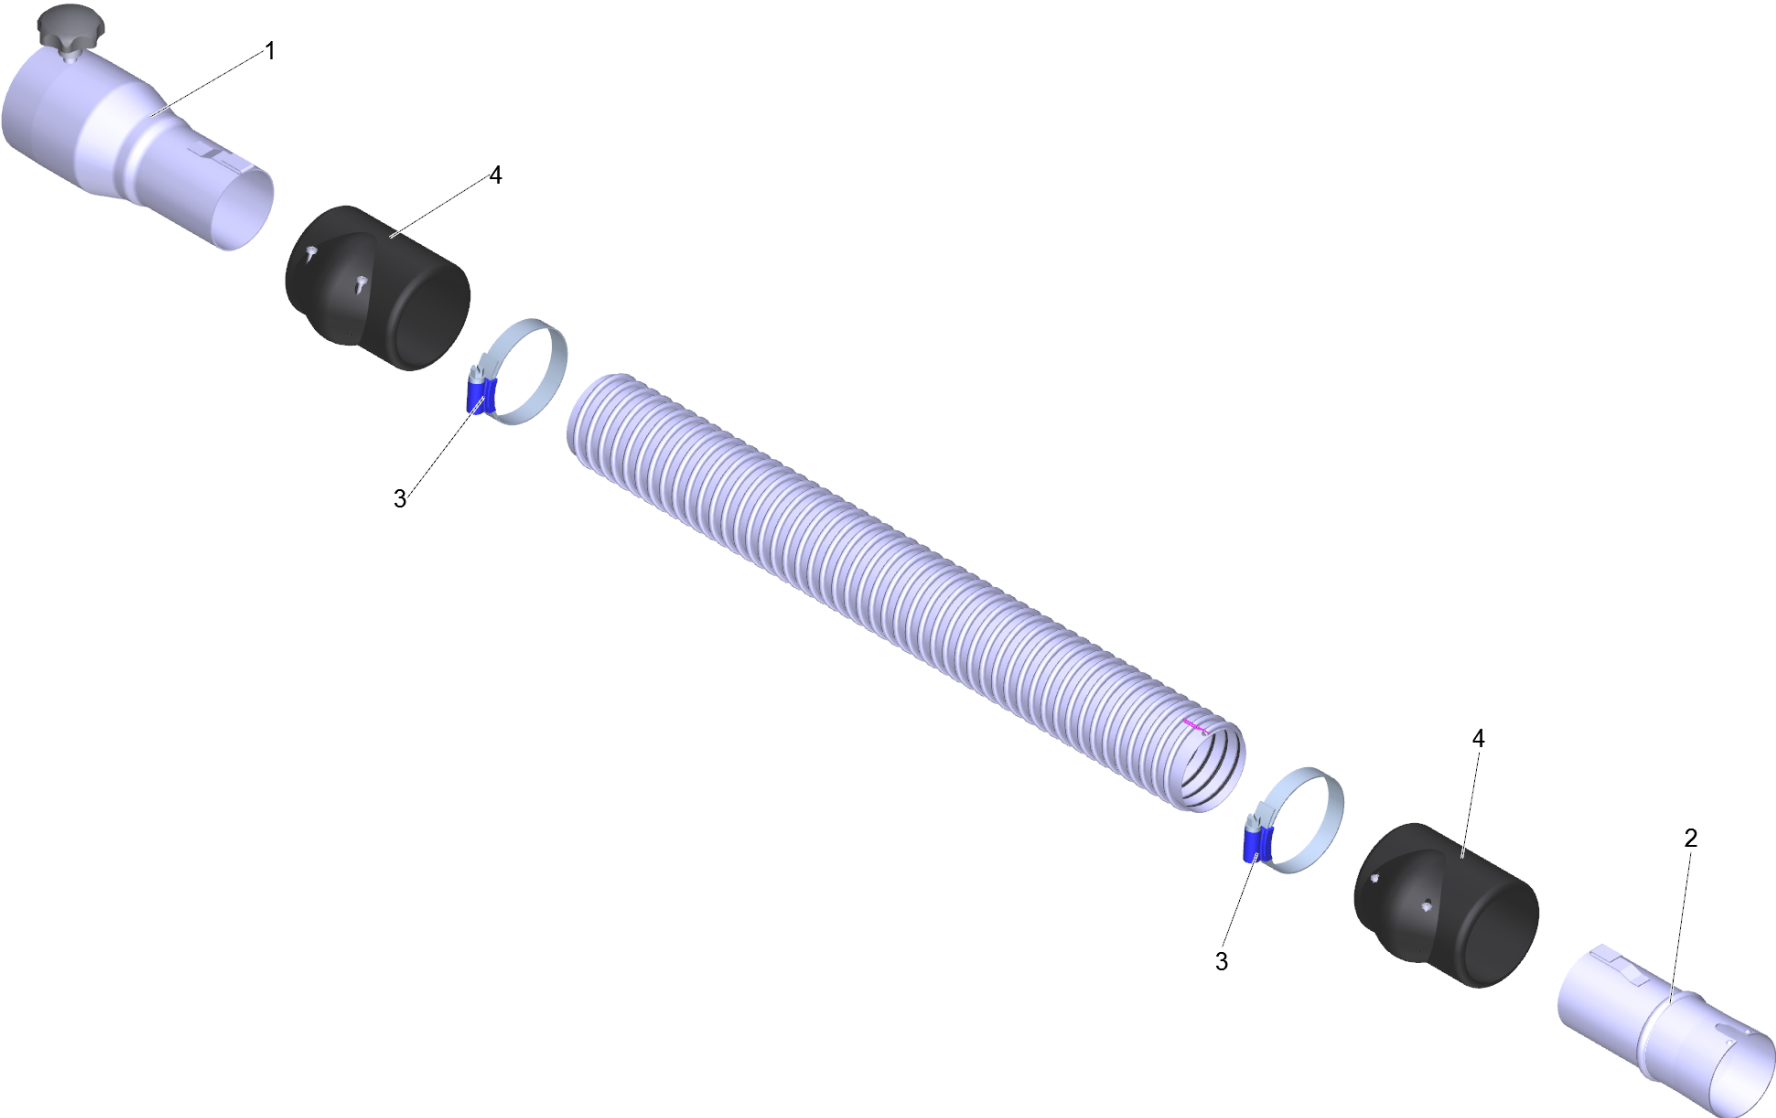

1 Suction hose ME-PU el. DN72 3m (6.907-308.0)

POS	Article no.	Description	Quantity	Unit
1	6.902-173.0	Accessories connection DN72	1.000	ST
2	6.902-175.0	Accessories connection rotatable DN72	1.000	ST
3	6.902-176.0	Hose clip 60-80 mm	2.000	ST
4	6.902-174.0	Hose collar DN72	2.000	ST
999	7.303-363.0	Sheet metal screw ST3,5X16,0-A2-20H-C-H	1.000	ST
999	6.303-554.0	Star grip M8	1.000	ST