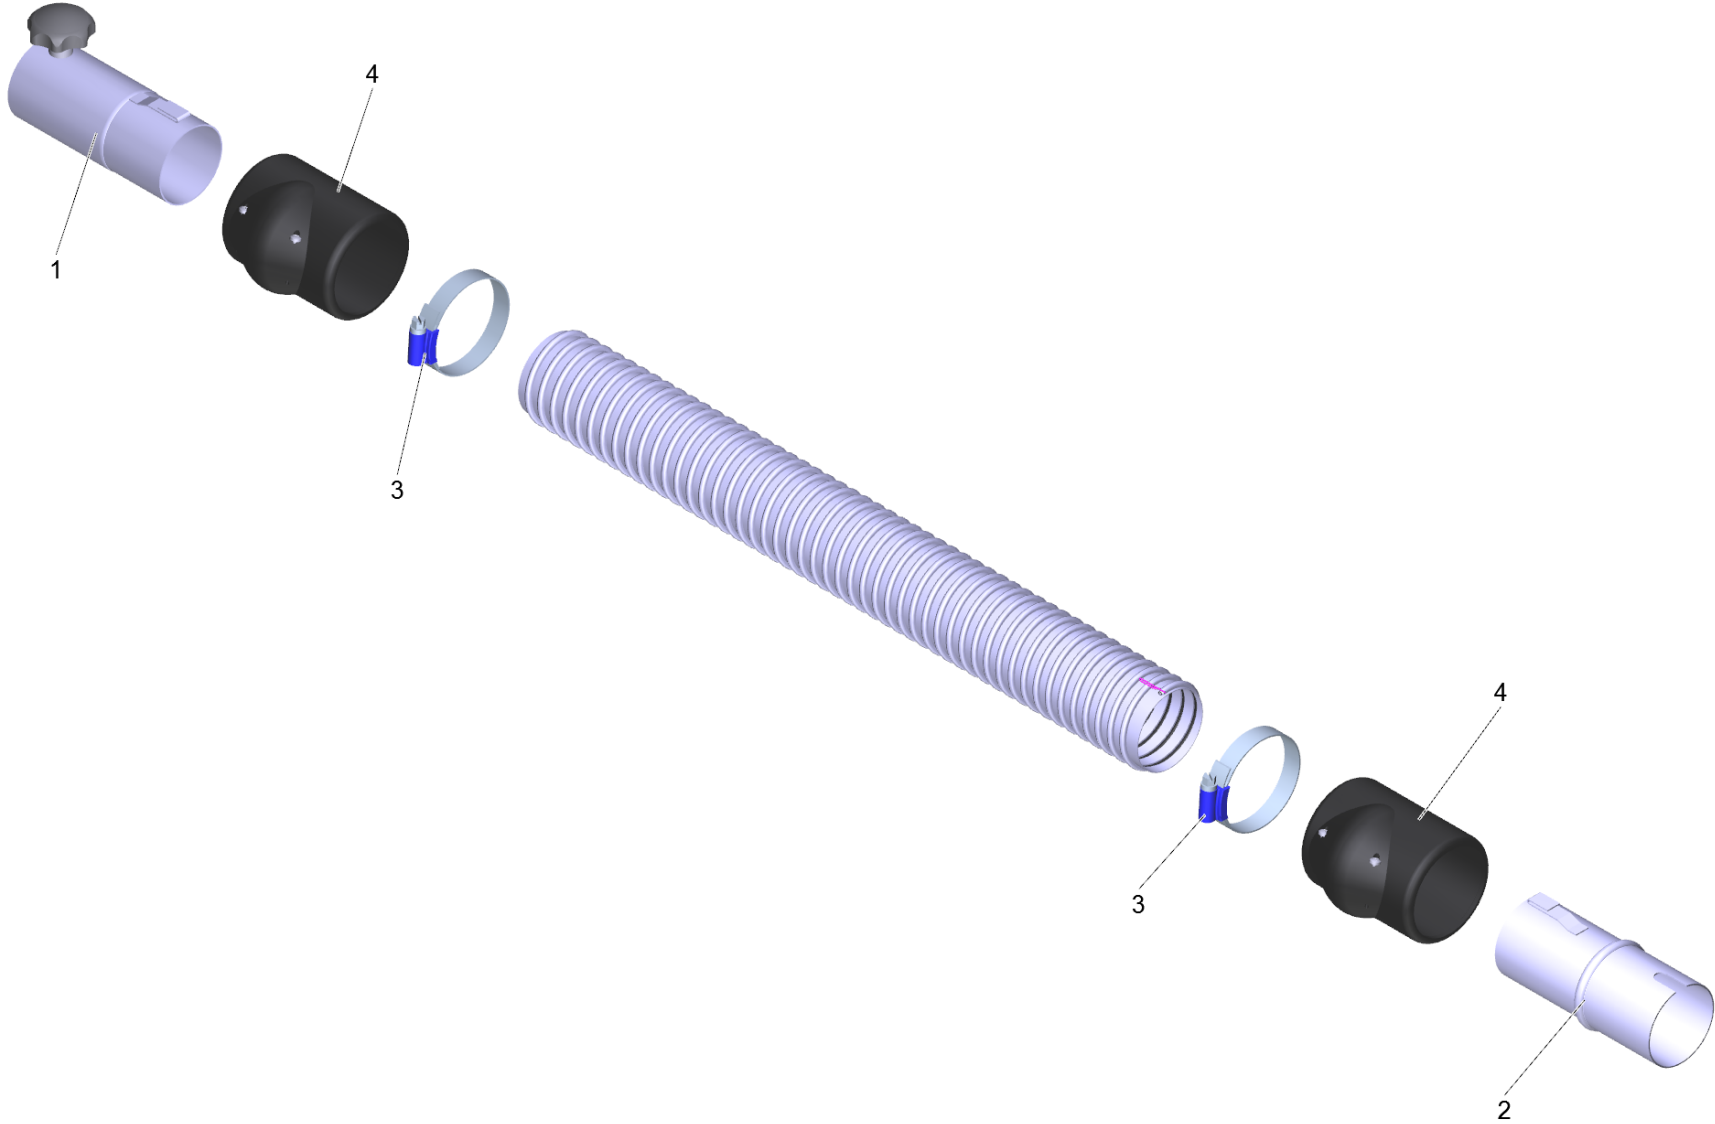

6 Extension hose PVC el. DN42 5m (6.907-311.0)

POS	Article no.	Description	Quantity	Unit
1	6.902-170.0	Accessories connection DN42	1.000	ST
2	6.902-172.0	Accessories connection rotatable DN42	1.000	ST
3	6.902-167.0	Hose clip 40-60 mm	2.000	ST
4	6.902-171.0	Hose collar DN42	2.000	ST
999	7.303-363.0	Sheet metal screw ST3,5X16,0-A2-20H-C-H	1.000	ST
999	6.303-555.0	Star grip M6	1.000	ST