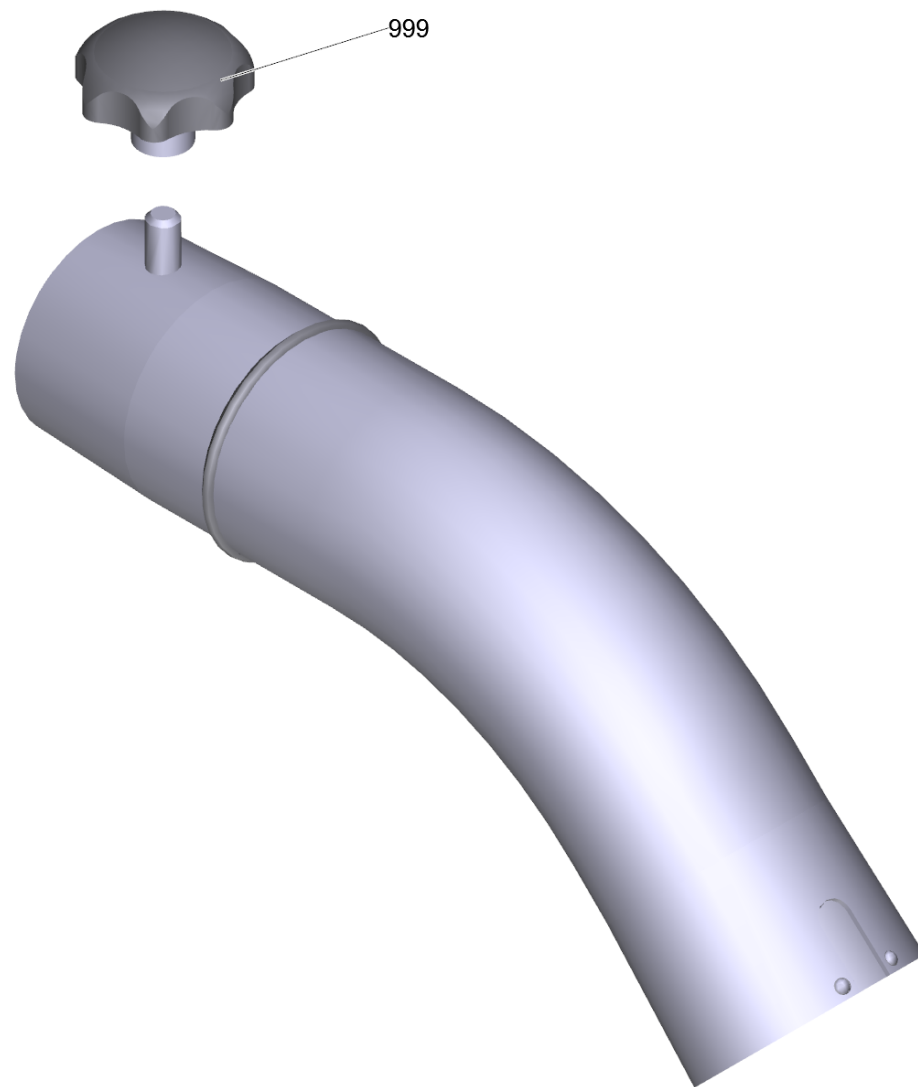

6 Extension hose ME-PU el. DN52 5m (6.907-321.0)

POS	Article no.	Description	Quantity	Unit
1	6.902-168.0	Accessories connection DN52	1.000	ST
2	6.902-169.0	Accessories connection rotatable DN52	1.000	ST
3	6.902-167.0	Hose clip 40-60 mm	2.000	ST
4	6.902-166.0	Hose collar DN52	2.000	ST
999	7.303-363.0	Sheet metal screw ST3,5X16,0-A2-20H-C-H	1.000	ST
999	6.303-554.0	Star grip M8	1.000	ST