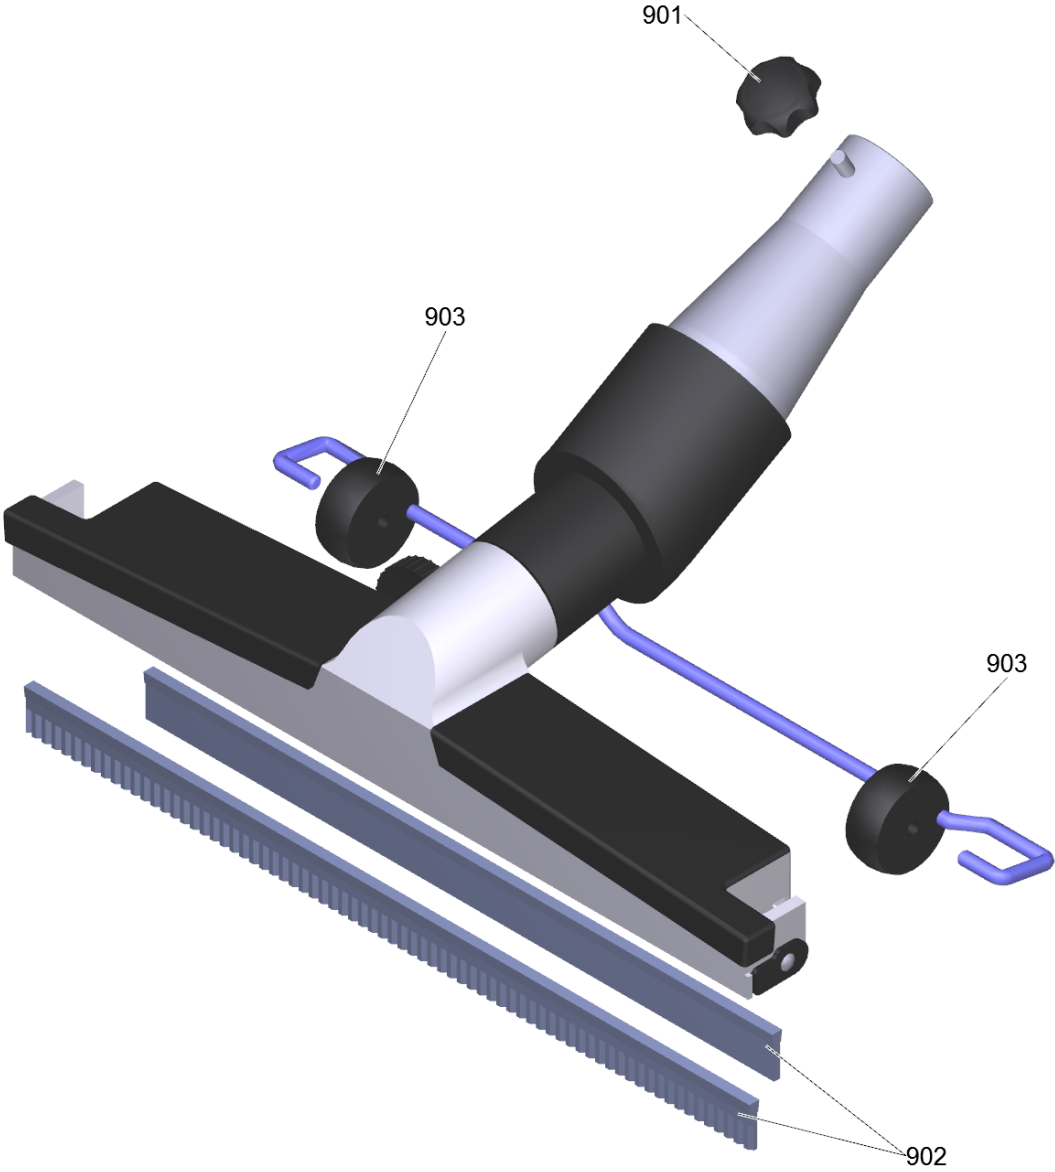

8 Multi-purpose nozzle 370mm DN52 (6.902-184.0)

POS	Article no.	Description	Quantity	Unit
902	6.902-215.0	Brush strips set 370mm	1.000	ST
903	9.980-747.0	Roller for floor nozzle 370mm/500mm	2.000	ST
901	6.303-554.0	Star grip M8	1.000	ST