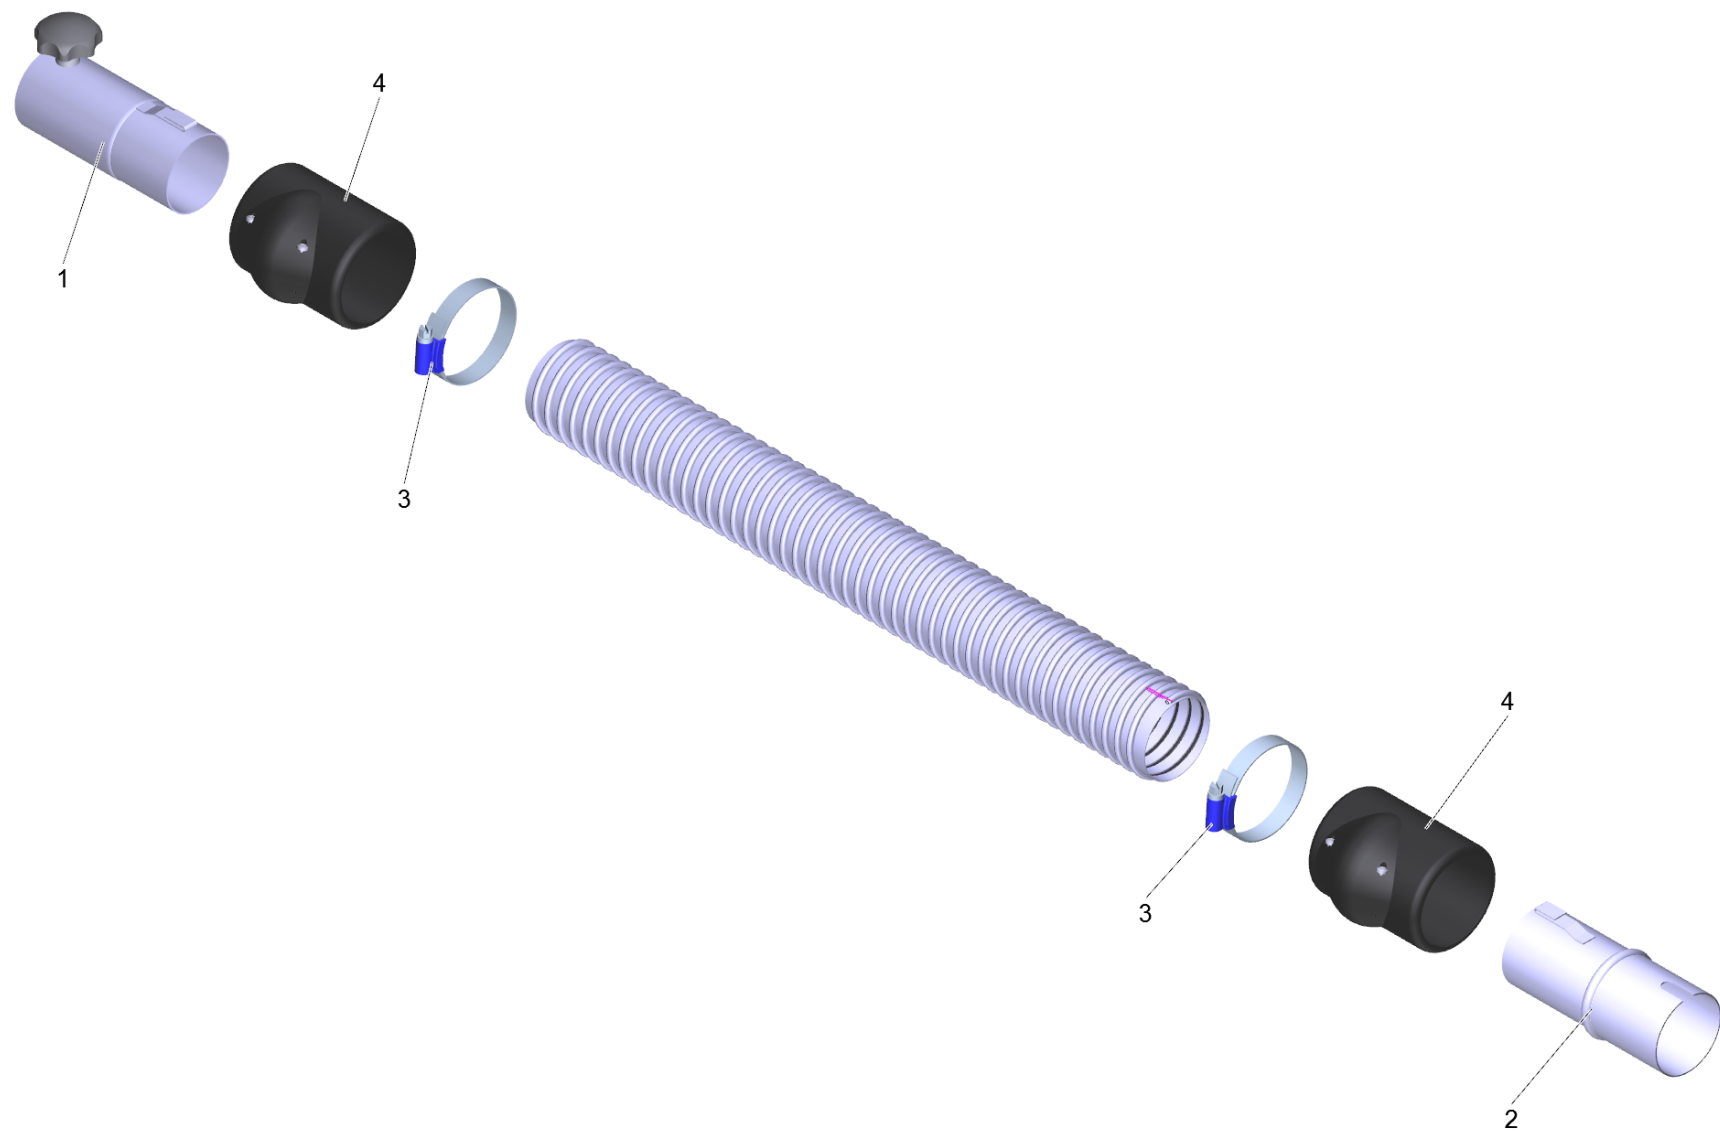

1 Suction hose ME-PU el. DN72 5m (6.907-309.0)

POS	Article no.	Description	Quantity	Unit
1	6.902-173.0	Accessories connection DN72	1.000	ST
2	6.902-175.0	Accessories connection rotatable DN72	1.000	ST
3	6.902-176.0	Hose clip 60-80 mm	2.000	ST
4	6.902-174.0	Hose collar DN72	2.000	ST
999	7.303-363.0	Sheet metal screw ST3,5X16,0-A2-20H-C-H	1.000	ST
999	6.303-554.0	Star grip M8	1.000	ST