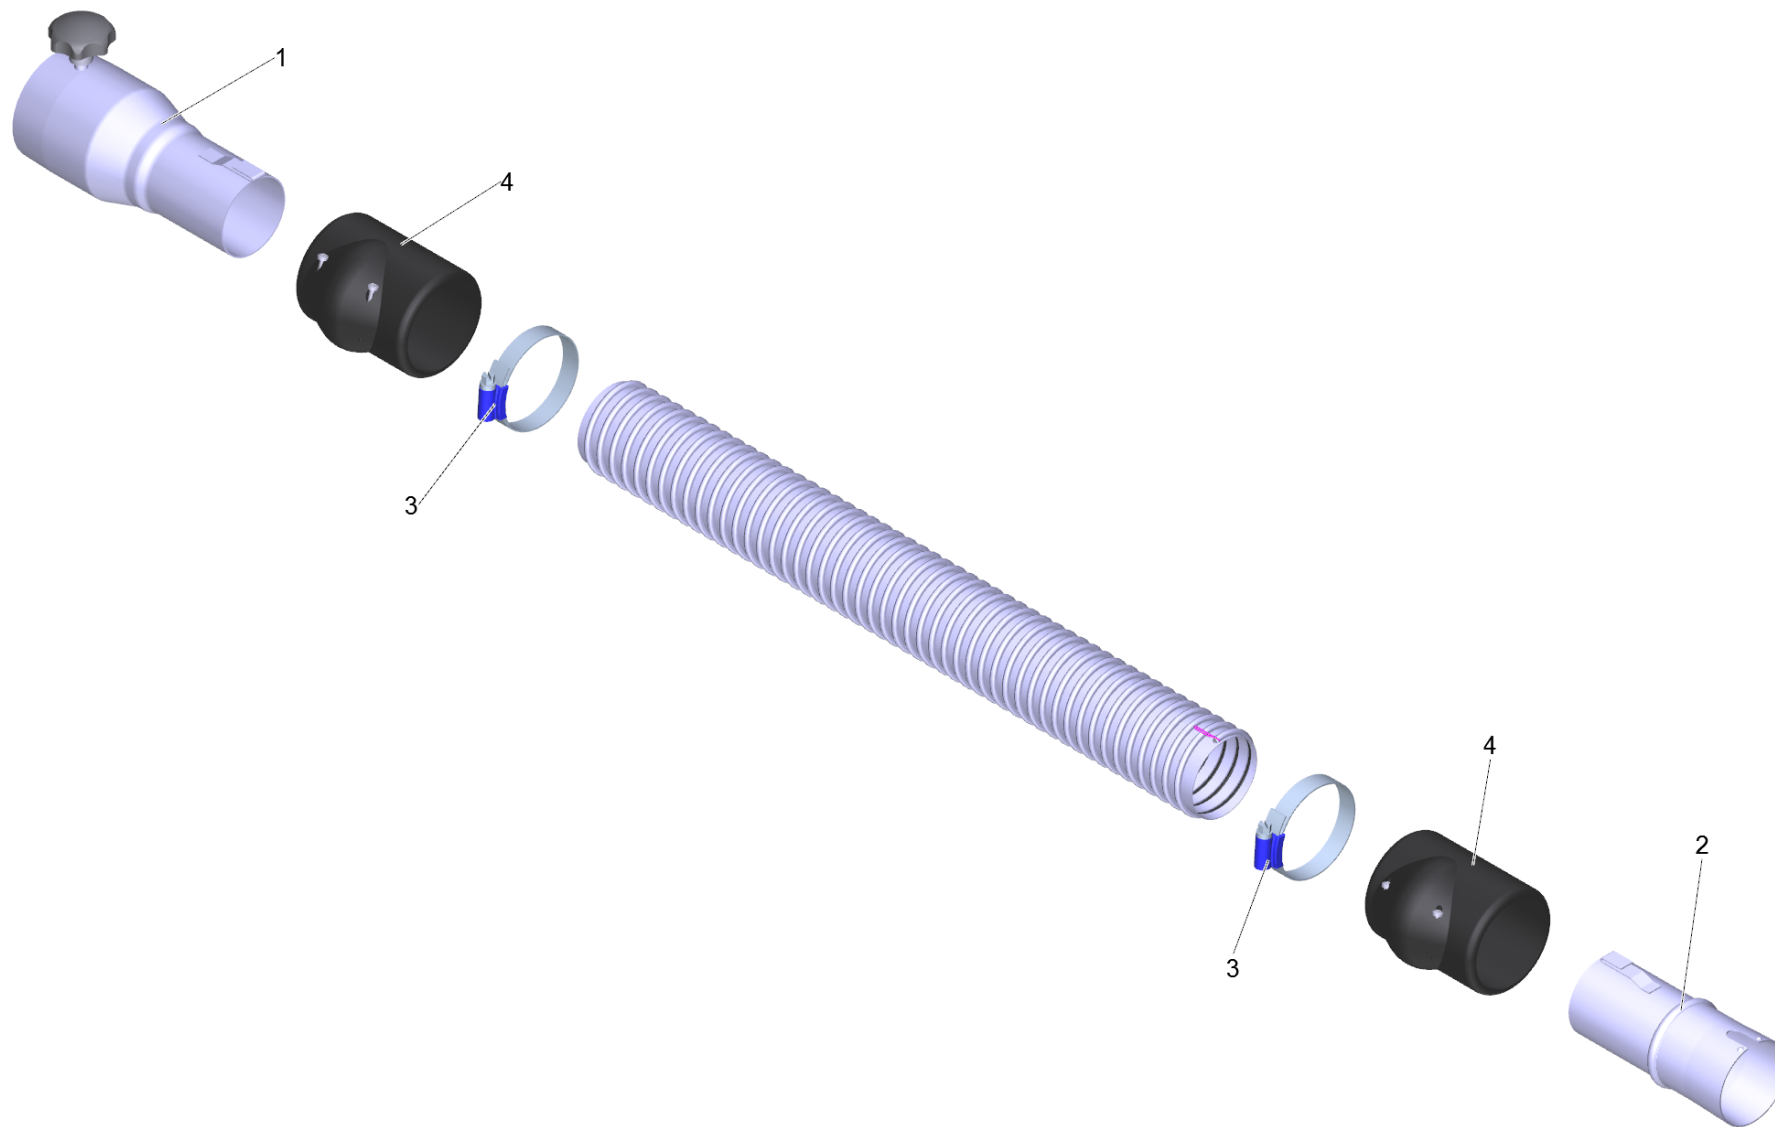

1 Suction hose PVC el. DN72 5m (6.907-297.0)

POS	Article no.	Description	Quantity	Unit
1	6.902-173.0	Accessories connection DN72	1.000	ST
2	6.902-175.0	Accessories connection rotatable DN72	1.000	ST
3	6.902-176.0	Hose clip 60-80 mm	2.000	ST
4	6.902-174.0	Hose collar DN72	2.000	ST
999	7.303-363.0	Sheet metal screw ST3,5X16,0-A2-20H-C-H	1.000	ST
999	6.303-554.0	Star grip M8	1.000	ST