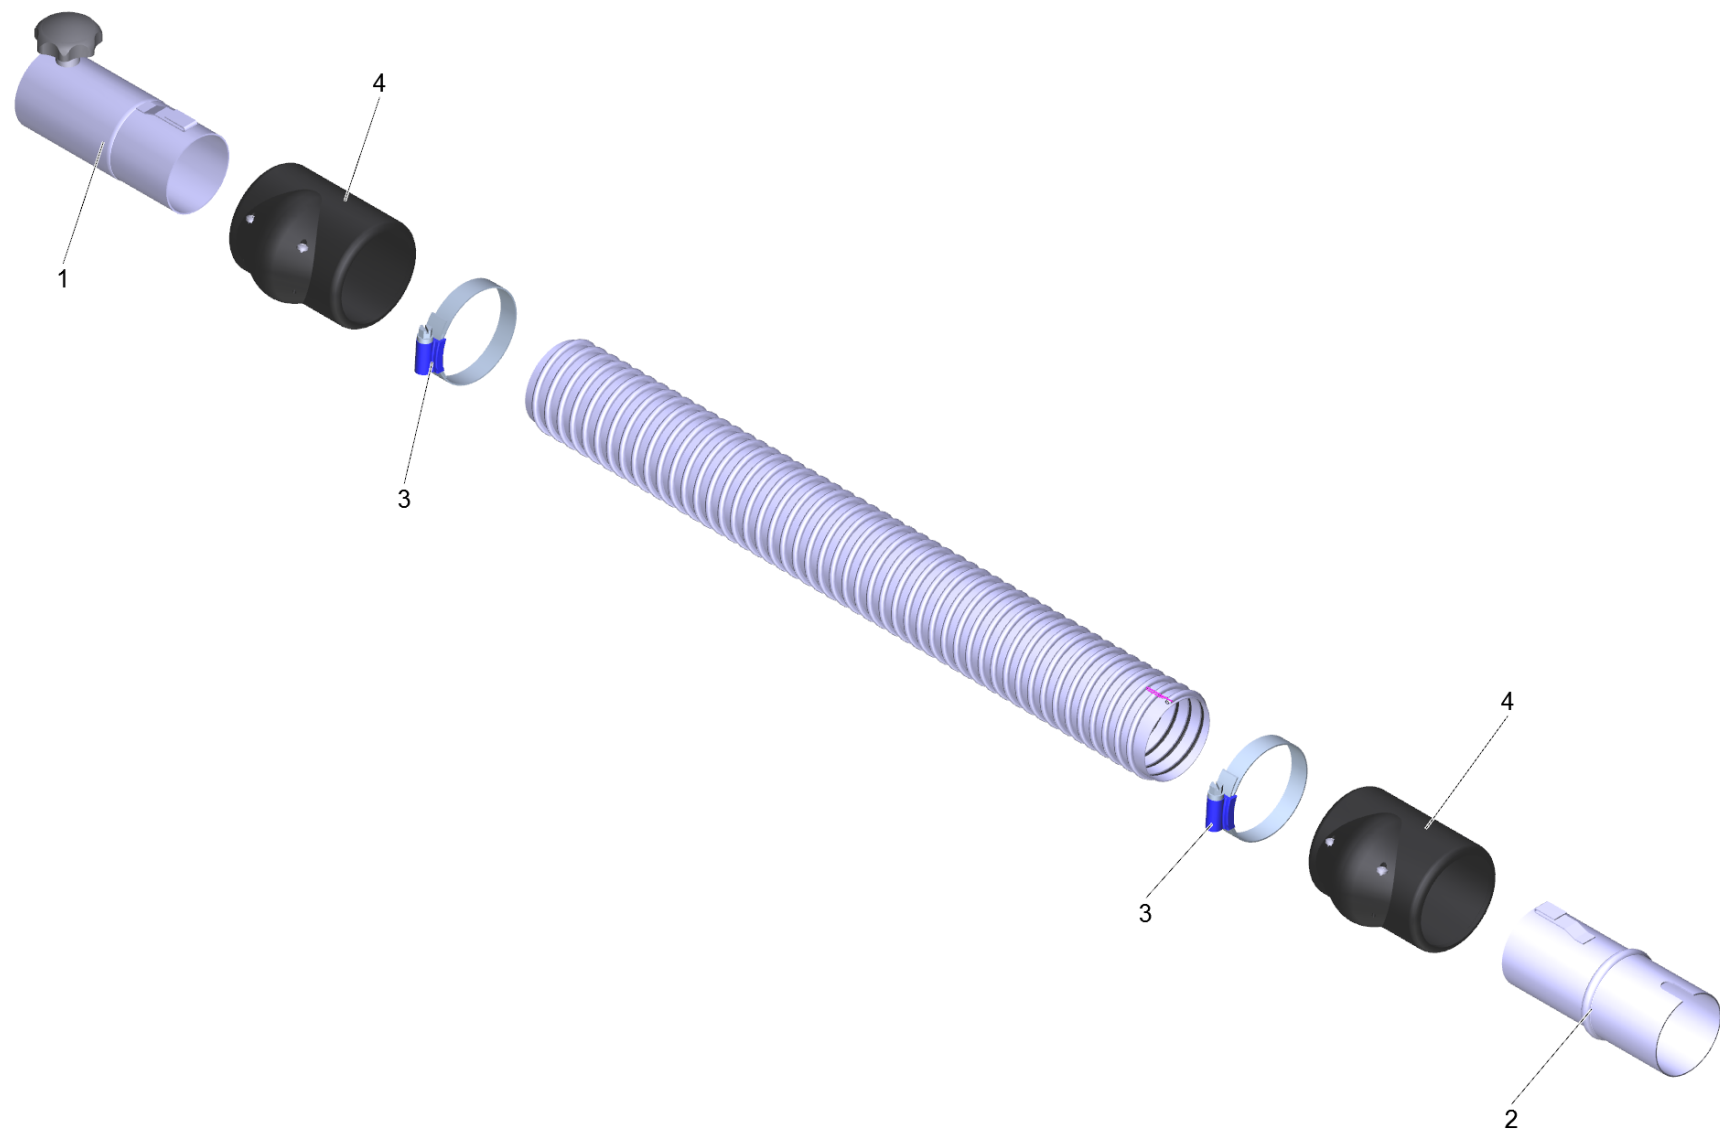

6 Extension hose ME-PU el. DN52 3m (6.907-320.0)

POS	Article no.	Description	Quantity	Unit
1	6.902-168.0	Accessories connection DN52	1.000	ST
2	6.902-169.0	Accessories connection rotatable DN52	1.000	ST
3	6.902-167.0	Hose clip 40-60 mm	2.000	ST
4	6.902-166.0	Hose collar DN52	2.000	ST
999	7.303-363.0	Sheet metal screw ST3,5X16,0-A2-20H-C-H	1.000	ST
999	6.303-554.0	Star grip M8	1.000	ST