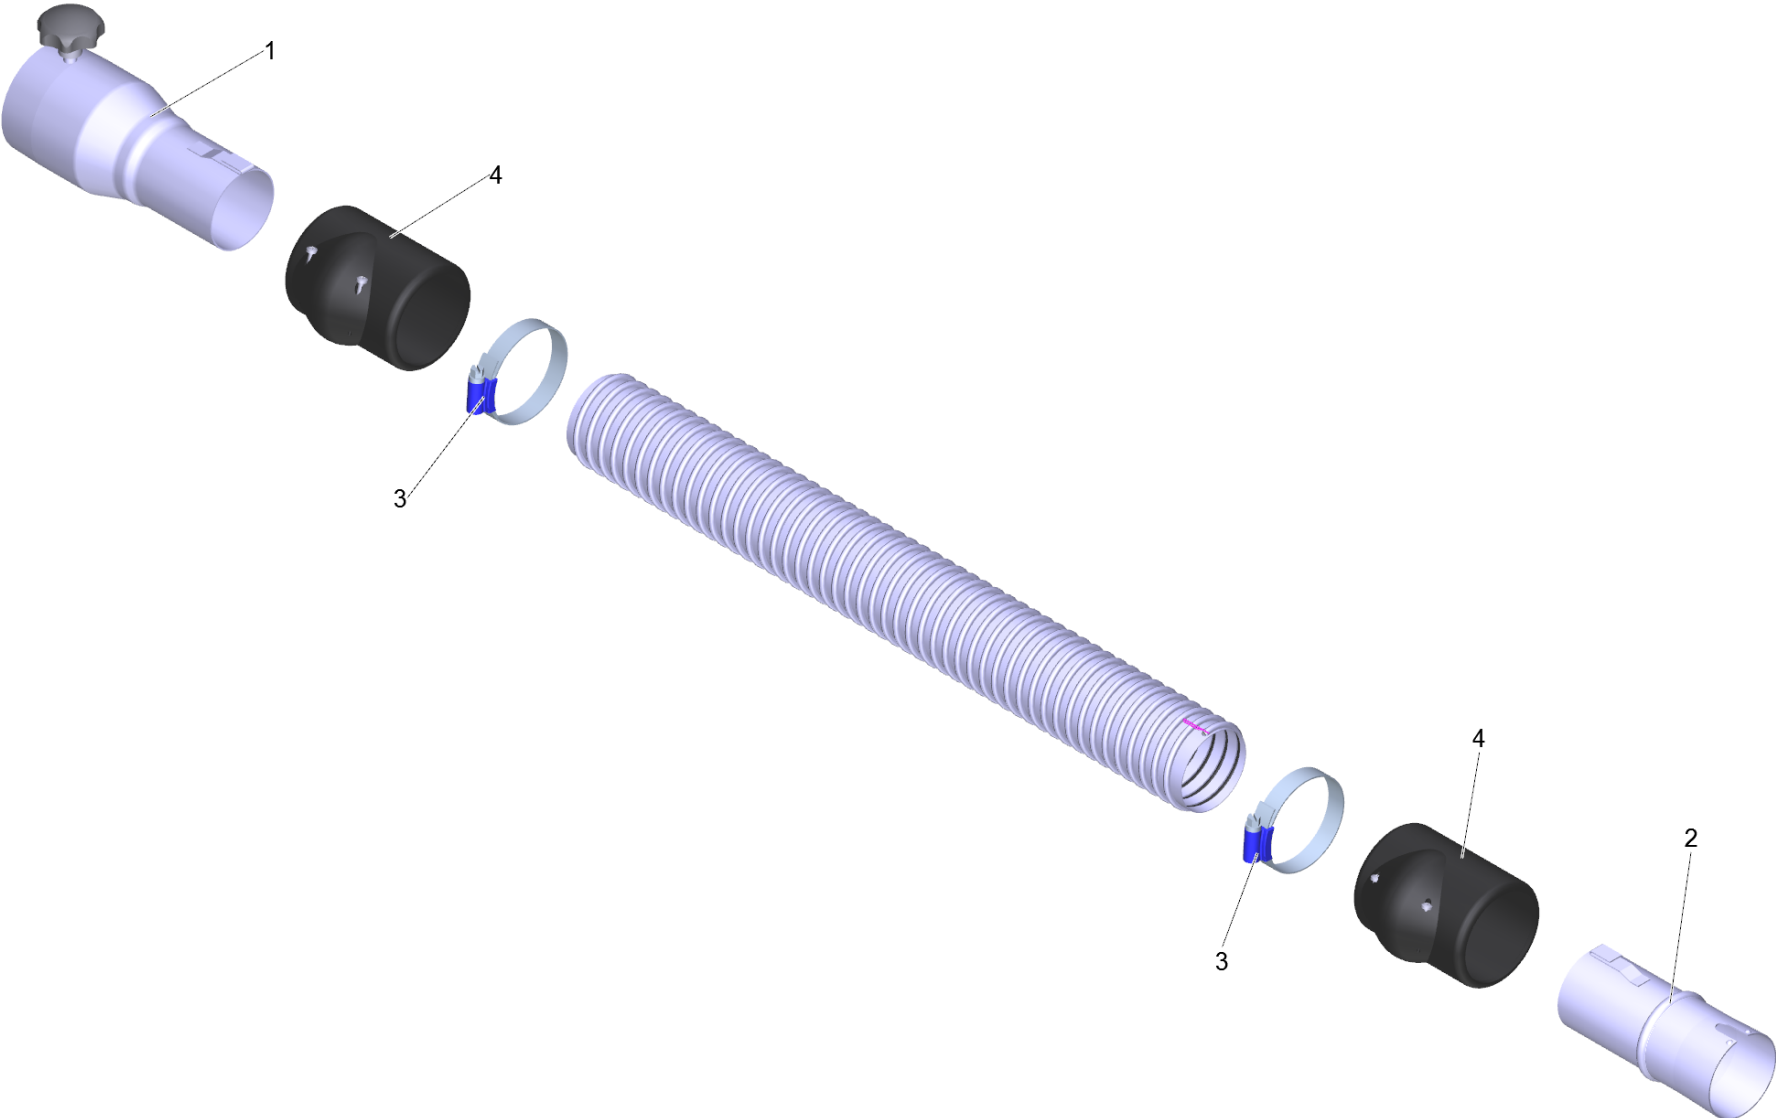

12 Suction hose ME-PU el. DN42 3m (6.907-304.0)

POS	Article no.	Description	Quantity	Unit
2	6.902-172.0	Accessories connection rotatable DN42	1.000	ST
3	6.902-167.0	Hose clip 40-60 mm	2.000	ST
4	6.902-171.0	Hose collar DN42	2.000	ST
999	7.303-363.0	Sheet metal screw ST3,5X16,0-A2-20H-C-H	1.000	ST
999	6.303-554.0	Star grip M8	1.000	ST
1	6.902-178.0	Vacuum cleaner connection DN72 auf DN42	1.000	ST