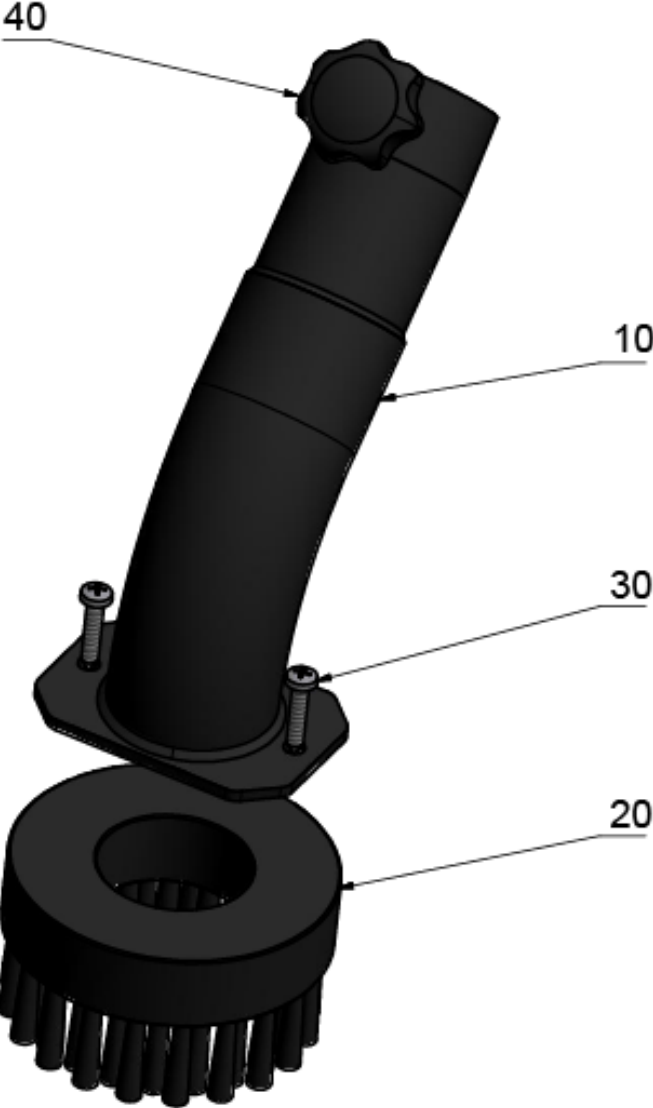

13 Suction brush round 45° DN42 (6.902-193.0)

POS	Article no.	Description	Quantity	Unit
10	9.976-380.0	Connecting piece with outside cone D40	1.000	ST
20	9.980-753.0	Disc brush for suction brush ø82mm	1.000	ST
30	9.974-177.0	Sheet metal screw 4,2x 22mm-vz DIN 7981	2.000	ST
40	6.303-555.0	Star grip M6	1.000	ST