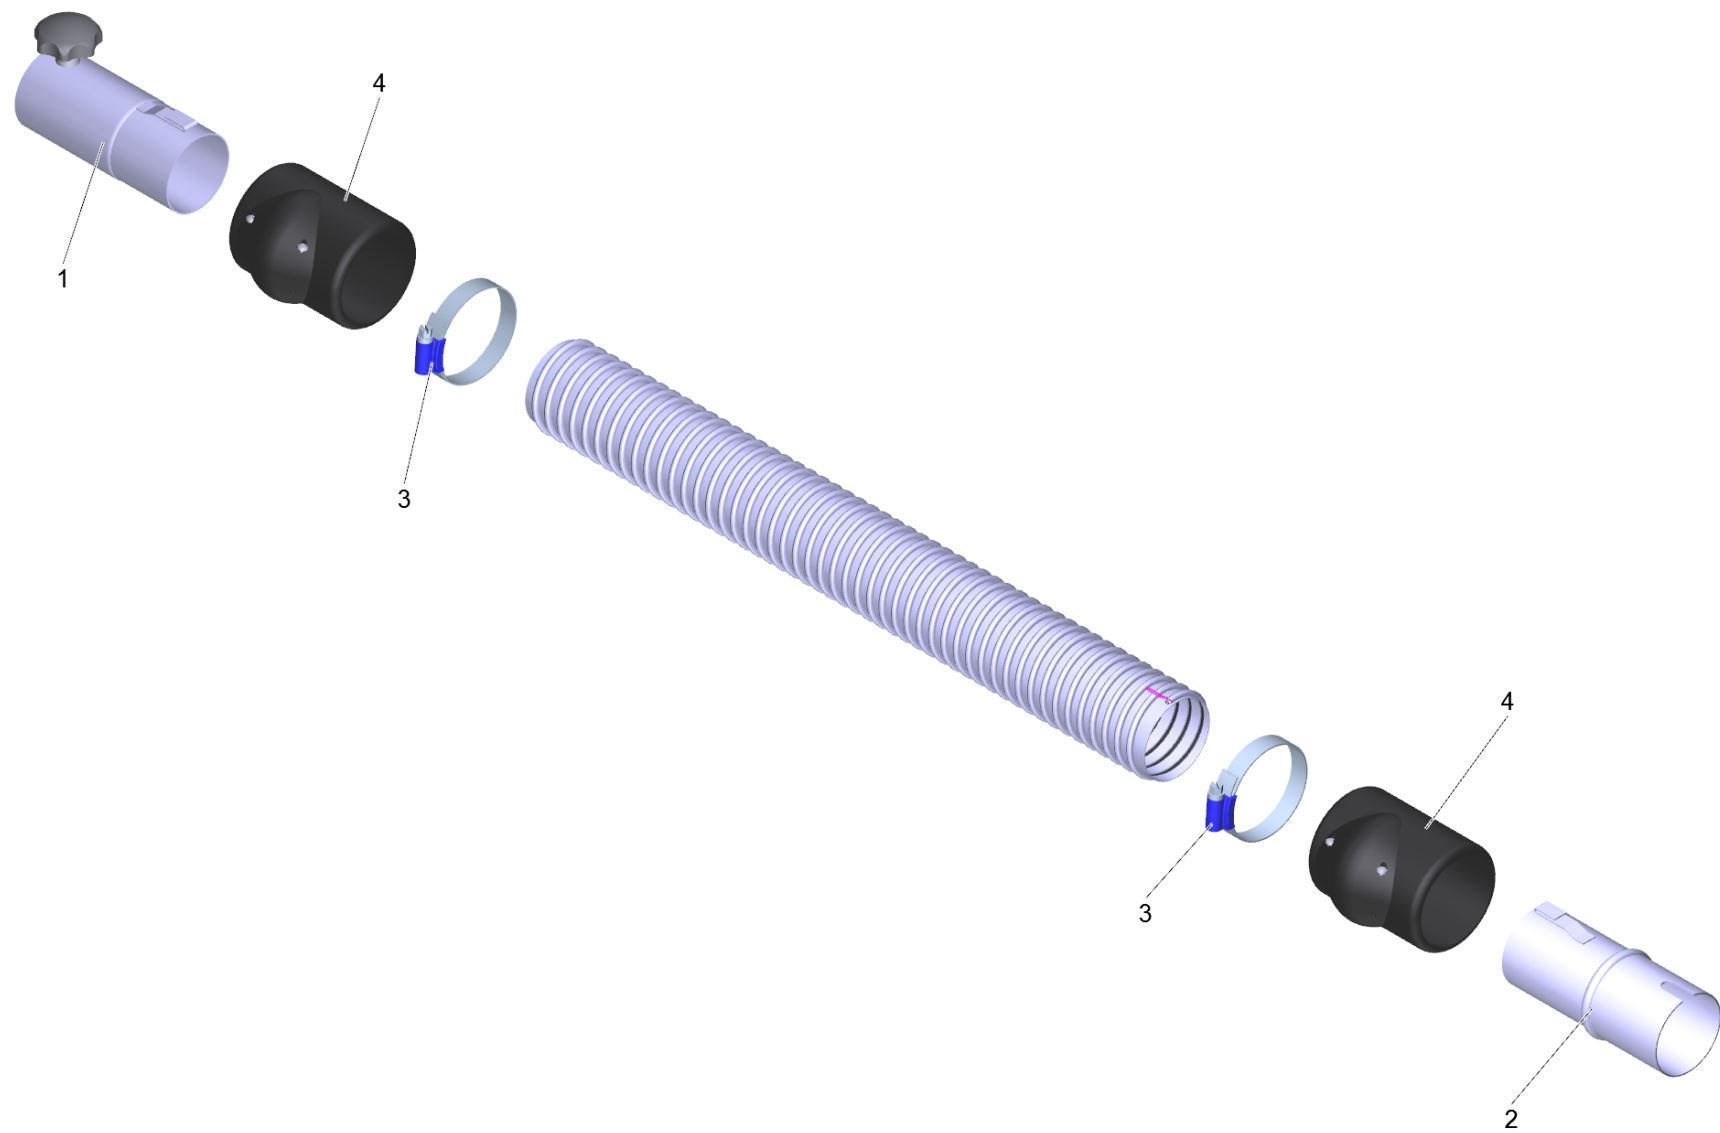

6 Extension hose ME-PU el. DN42 5m (6.907-319.0)

POS	Article no.	Description	Quantity	Unit
1	6.902-170.0	Accessories connection DN42	1.000	ST
2	6.902-172.0	Accessories connection rotatable DN42	1.000	ST
3	6.902-167.0	Hose clip 40-60 mm	2.000	ST
4	6.902-171.0	Hose collar DN42	2.000	ST
999	7.303-363.0	Sheet metal screw ST3,5X16,0-A2-20H-C-H	1.000	ST
999	6.303-555.0	Star grip M6	1.000	ST