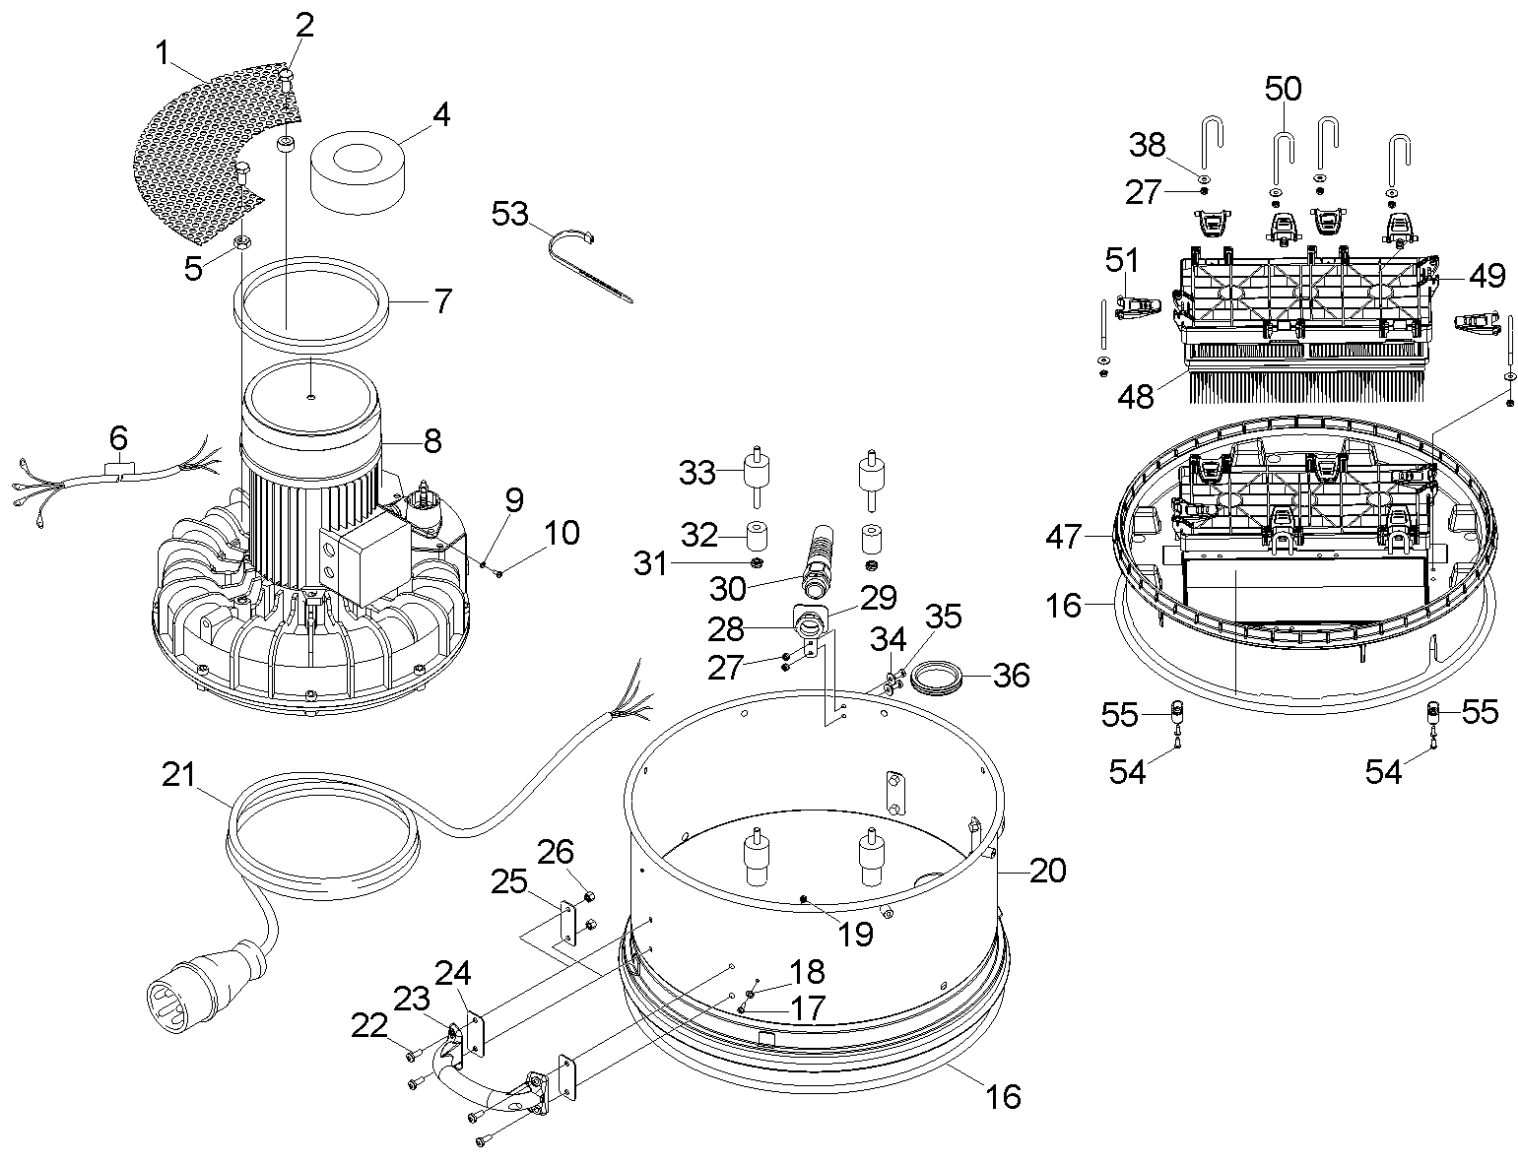

32 Set hook (2.050-067.0)

POS	Article no.	Description	Quantity	Unit
6	6.315-055.0	Blind rivet 4x9,5	2.000	ST
5	6.368-433.0	Protecting cap hook	2.000	ST
3	5.111-278.0	Sleeve hook	2.000	ST
4	5.335-038.0	Spiral spring	2.000	ST