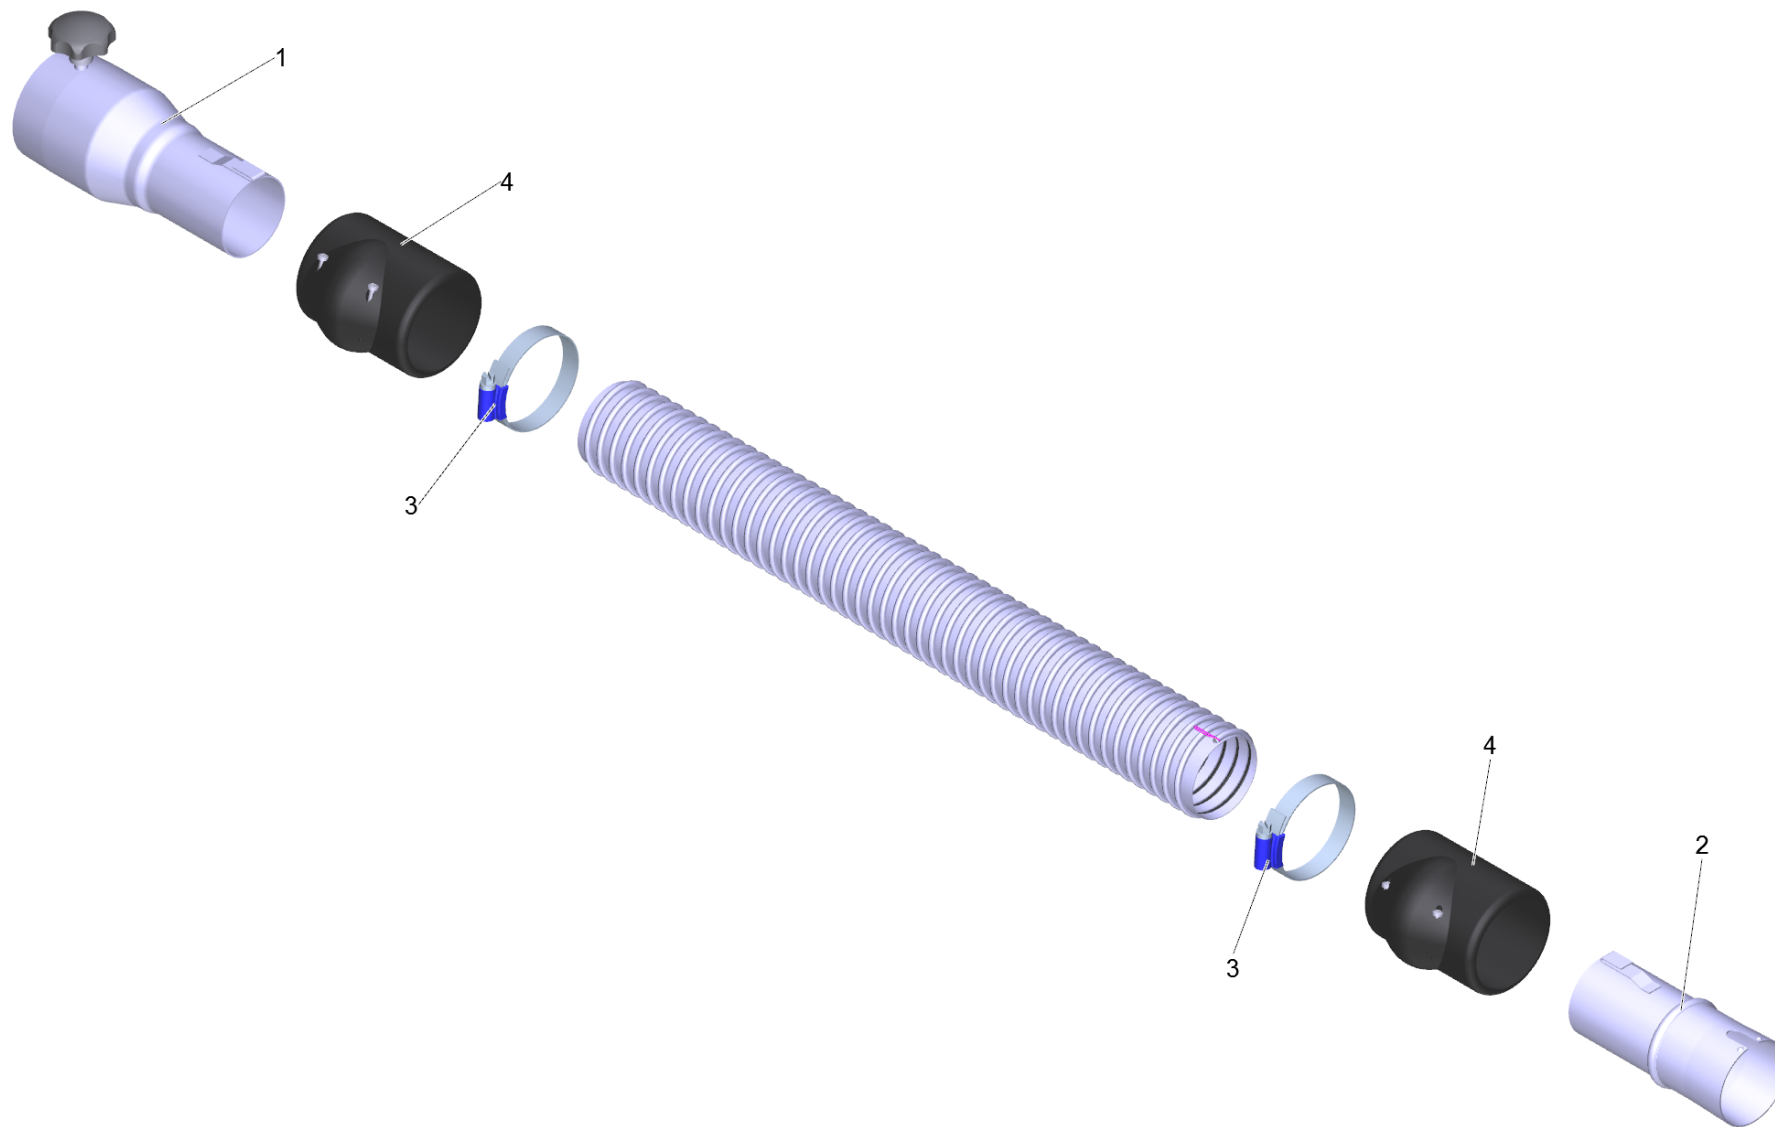

1 Suction hose PVC el. DN52 5m (6.907-295.0)

POS	Article no.	Description	Quantity	Unit
2	6.902-169.0	Accessories connection rotatable DN52	1.000	ST
3	6.902-167.0	Hose clip 40-60 mm	2.000	ST
4	6.902-166.0	Hose collar DN52	2.000	ST
999	7.303-363.0	Sheet metal screw ST3,5X16,0-A2-20H-C-H	1.000	ST
999	6.303-554.0	Star grip M8	1.000	ST
1	6.902-177.0	Vacuum cleaner connection DN72 auf DN52	1.000	ST