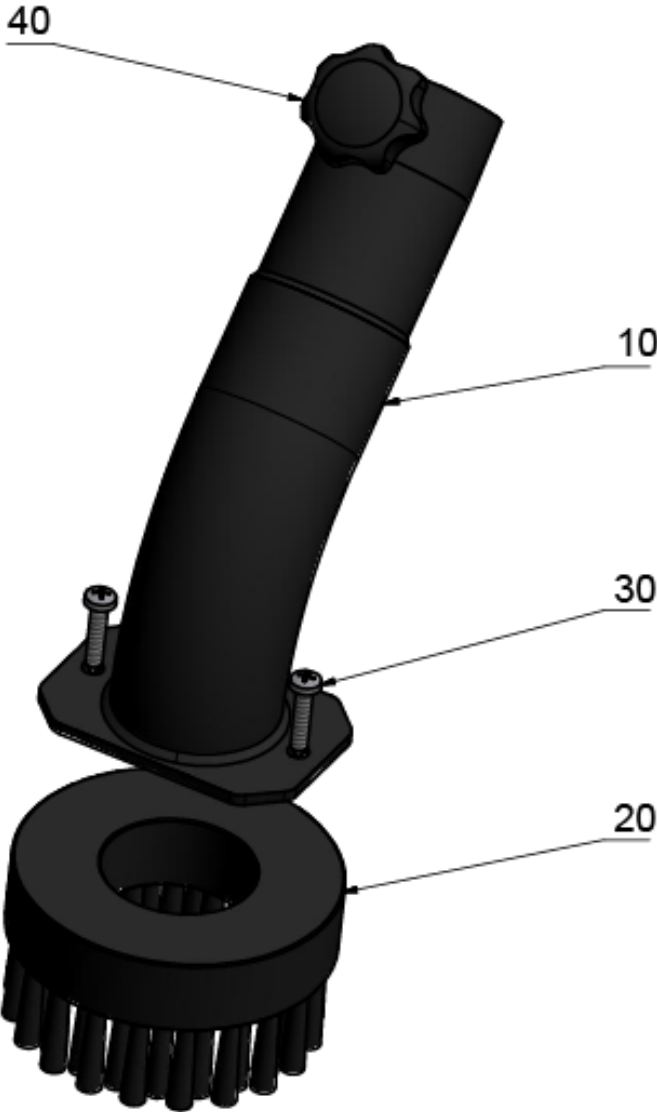

13 Suction brush round 45° DN52 (6.902-192.0)

POS	Article no.	Description	Quantity	Unit
10	9.976-381.0	Connecting piece with outside cone D50	1.000	ST
20	9.980-753.0	Disc brush for suction brush ø82mm	1.000	ST
30	9.974-177.0	Sheet metal screw 4,2x 22mm-vz DIN 7981	2.000	ST
40	6.303-555.0	Star grip M6	1.000	ST