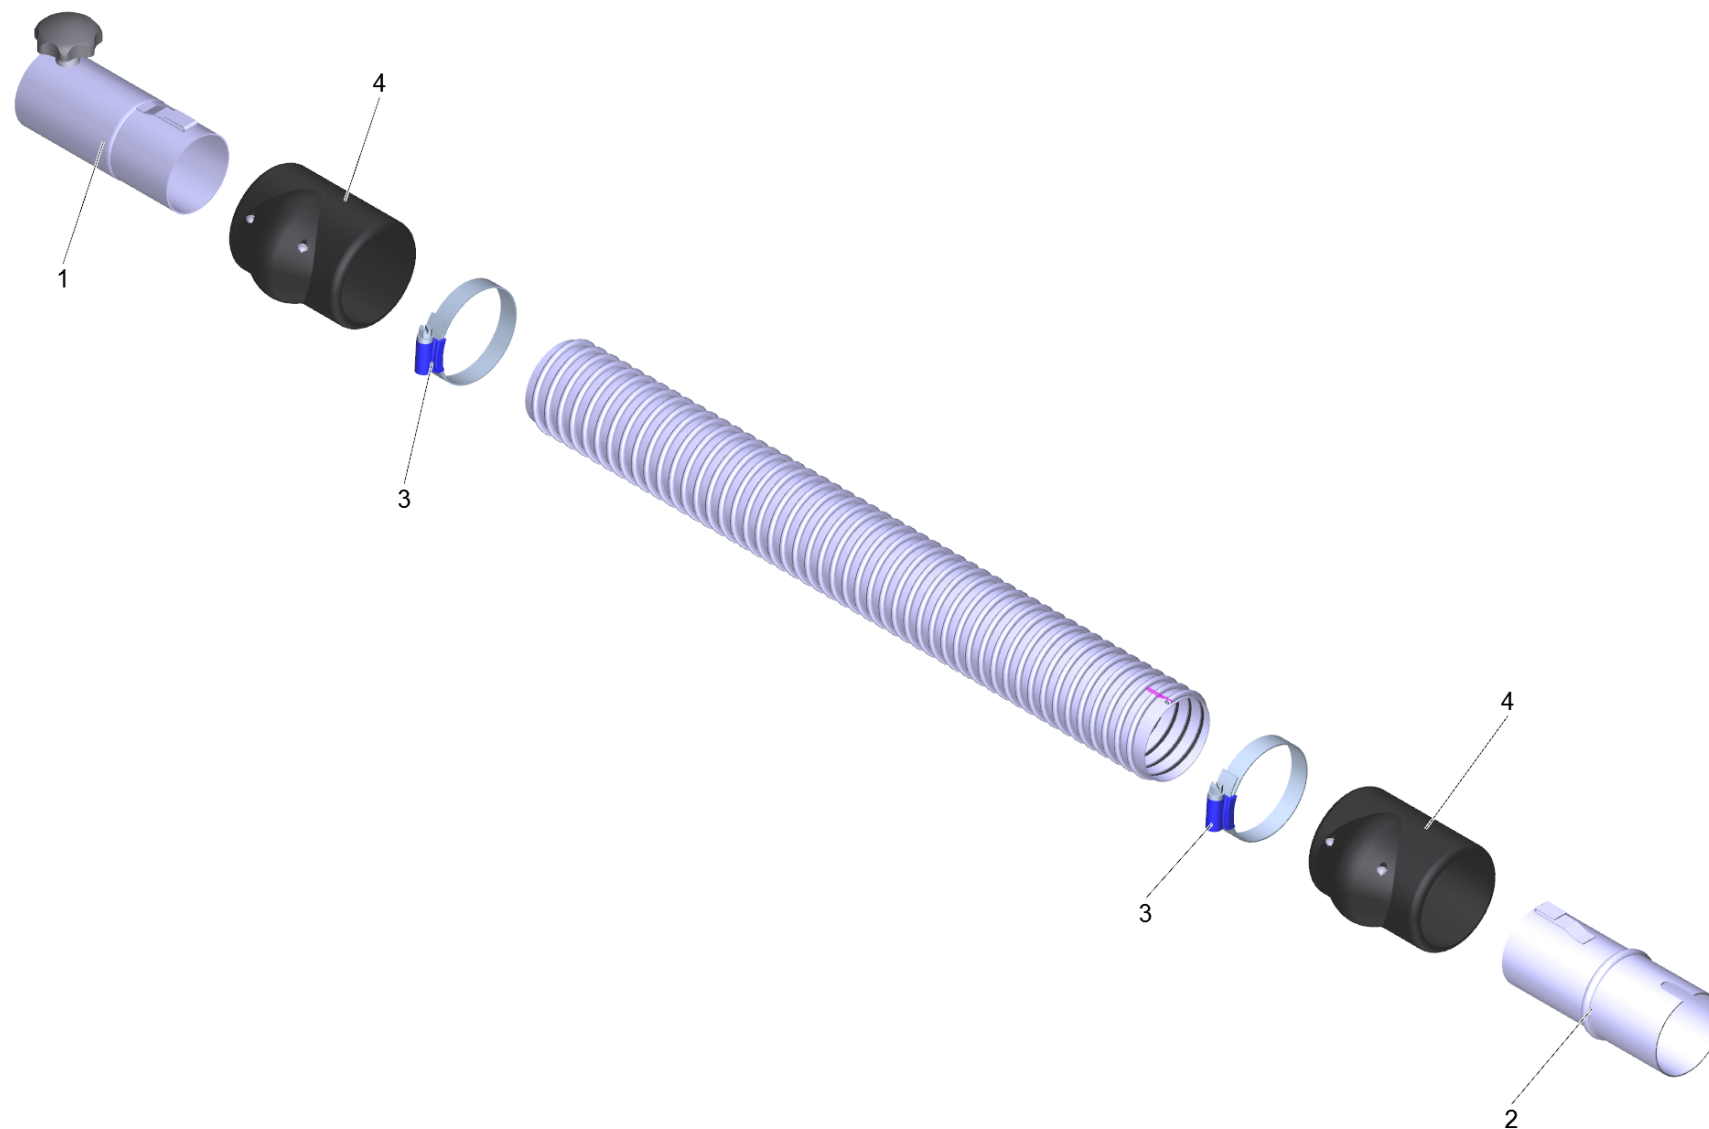

1 Suction hose ME-PU el. DN72 5m (6.907-309.0)

POS	Article no.	Description	Quantity	Unit
1	6.902-173.0	Accessories connection DN72	1.000	ST
2	6.902-175.0	Accessories connection rotatable DN72	1.000	ST
3	6.902-176.0	Hose clip 60-80 mm	2.000	ST
4	6.902-174.0	Hose collar DN72	2.000	ST
999	7.303-363.0	Sheet metal screw ST3,5X16,0-A2-20H-C-H	1.000	ST
999	6.303-554.0	Star grip M8	1.000	ST