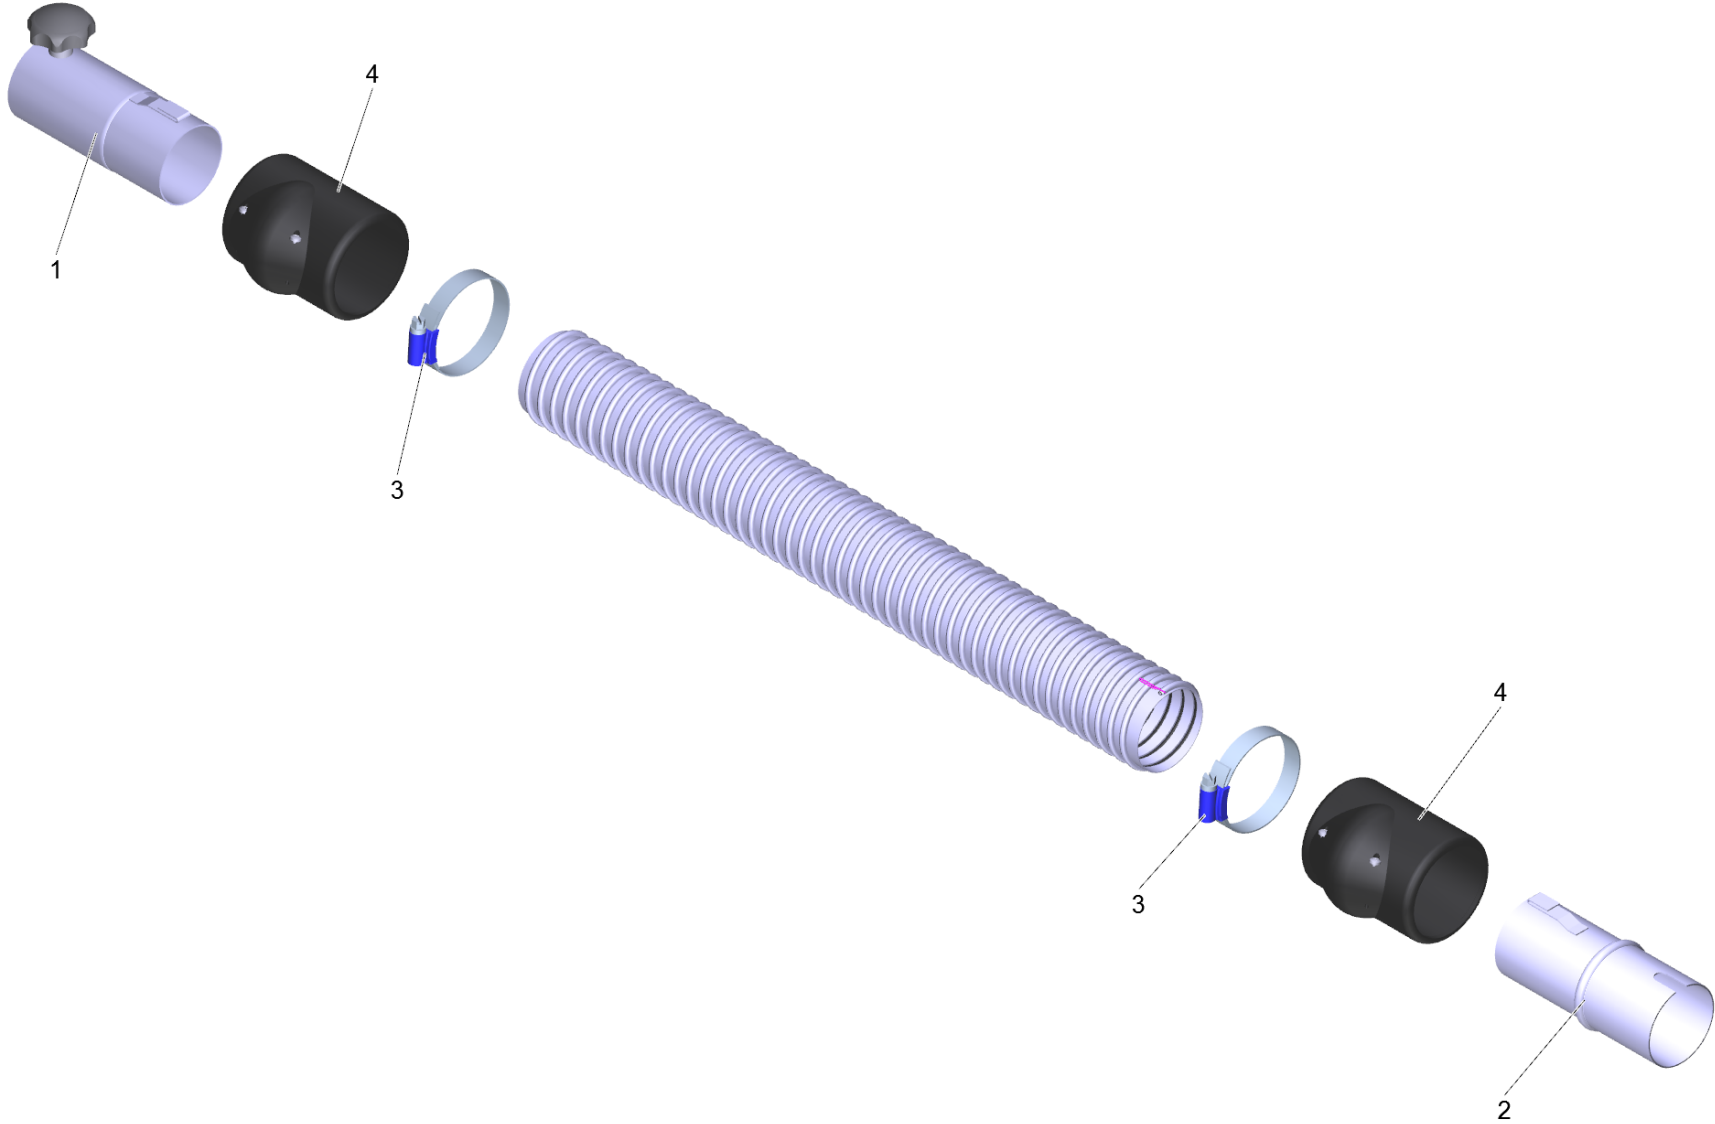

6 Extension hose PU el. DN52 5m (6.907-317.0)

POS	Article no.	Description	Quantity	Unit
1	6.902-168.0	Accessories connection DN52	1.000	ST
2	6.902-169.0	Accessories connection rotatable DN52	1.000	ST
3	6.902-167.0	Hose clip 40-60 mm	2.000	ST
4	6.902-166.0	Hose collar DN52	2.000	ST
999	7.303-363.0	Sheet metal screw ST3,5X16,0-A2-20H-C-H	1.000	ST
999	6.303-554.0	Star grip M8	1.000	ST