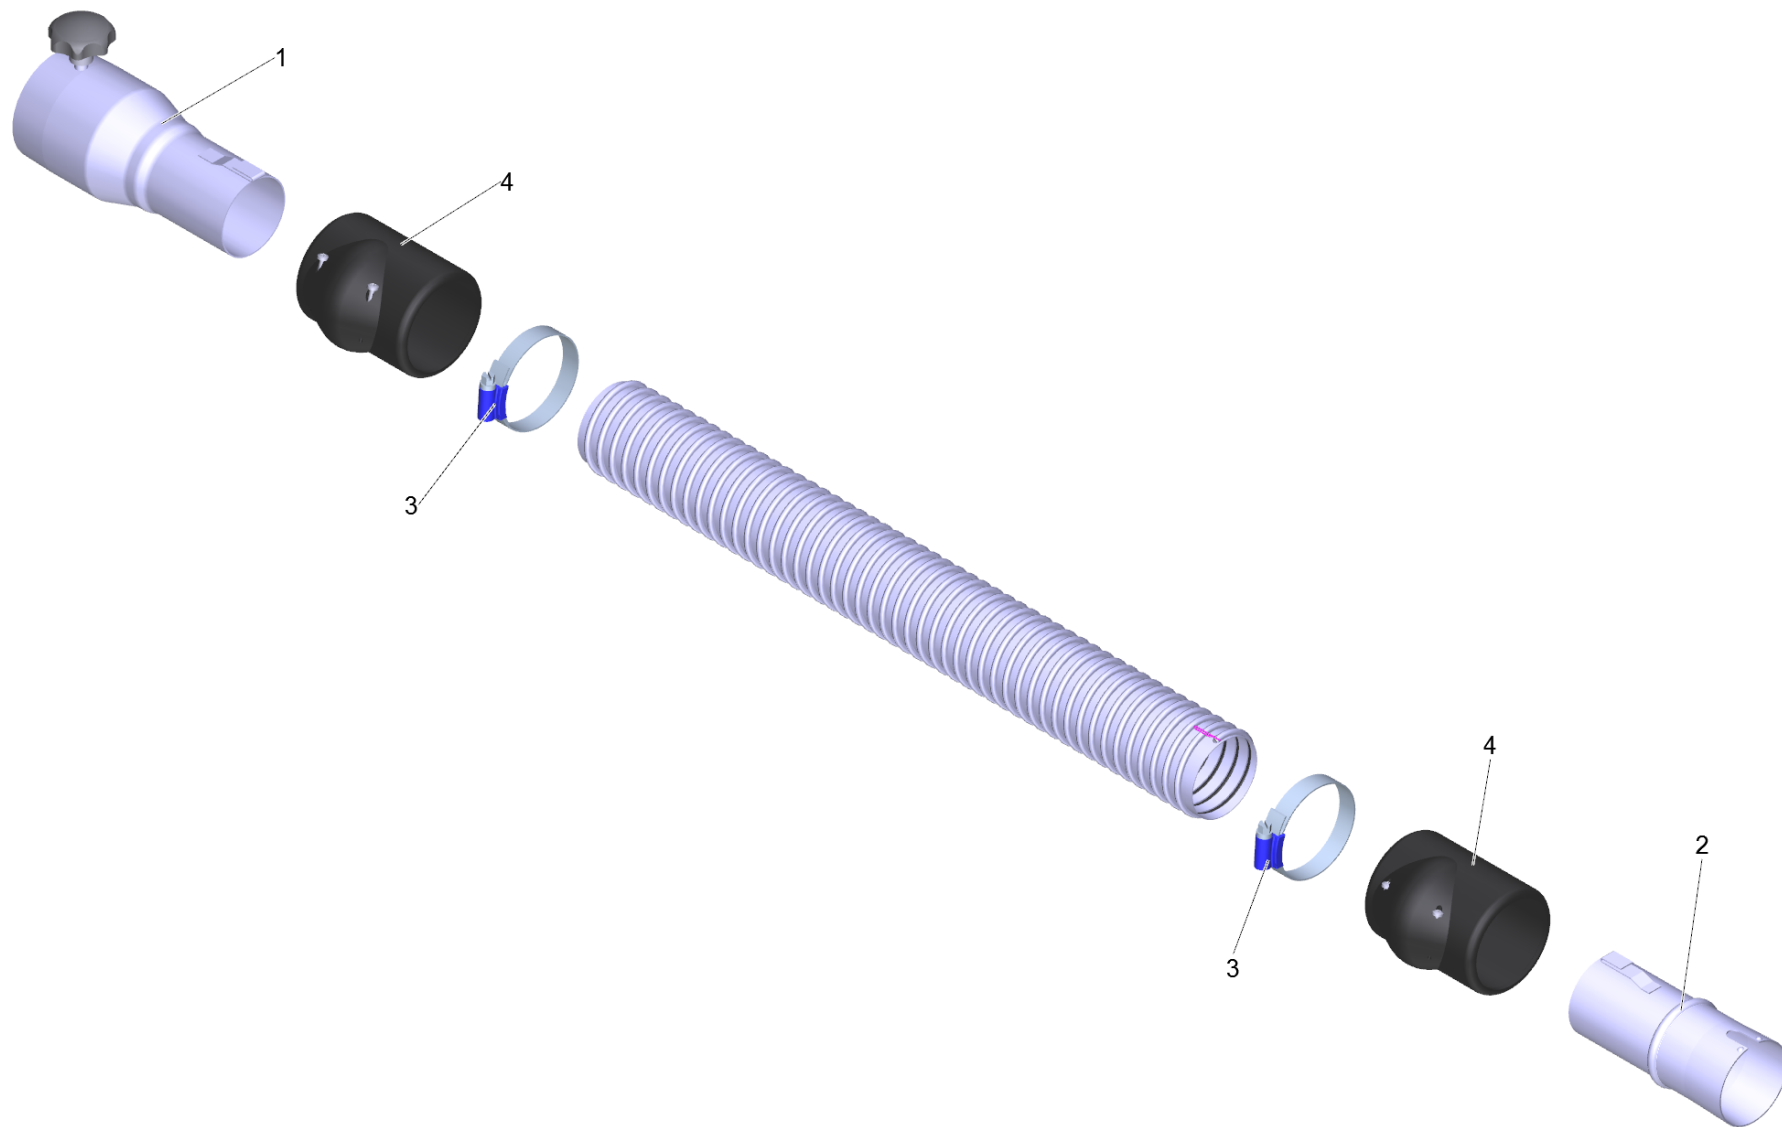

1 Suction hose PVC el. DN72 5m (6.907-297.0)

POS	Article no.	Description	Quantity	Unit
1	6.902-173.0	Accessories connection DN72	1.000	ST
2	6.902-175.0	Accessories connection rotatable DN72	1.000	ST
3	6.902-176.0	Hose clip 60-80 mm	2.000	ST
4	6.902-174.0	Hose collar DN72	2.000	ST
999	7.303-363.0	Sheet metal screw ST3,5X16,0-A2-20H-C-H	1.000	ST
999	6.303-554.0	Star grip M8	1.000	ST