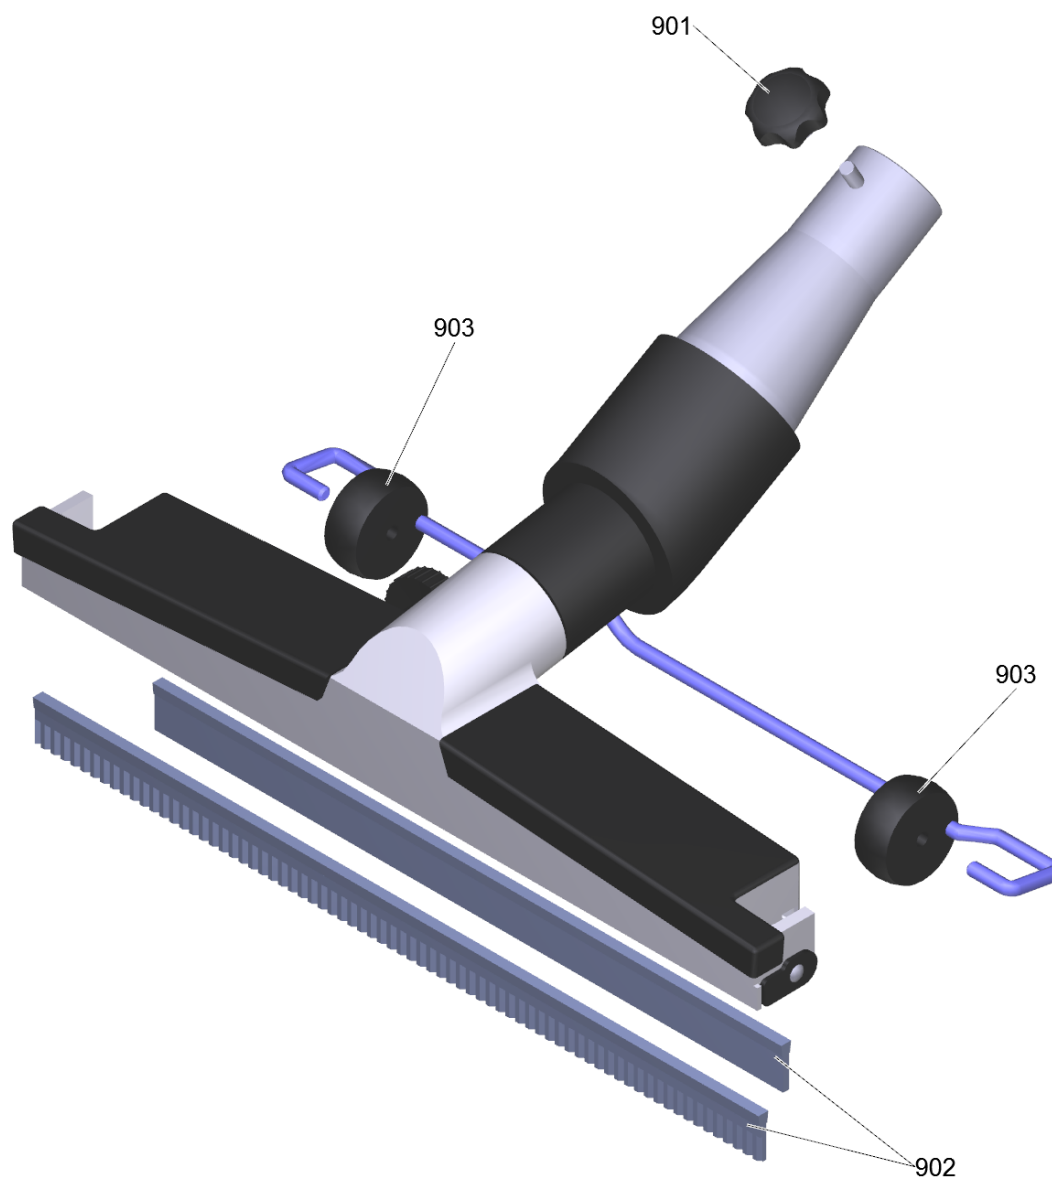

11 Multi-purpose nozzle 500mm DN52 (6.902-186.0)

POS	Article no.	Description	Quantity	Unit
902	6.903-067.0	Brush strip set	1.000	ST
903	9.980-747.0	Roller for floor nozzle 370mm/500mm	2.000	ST
901	6.303-554.0	Star grip M8	1.000	ST