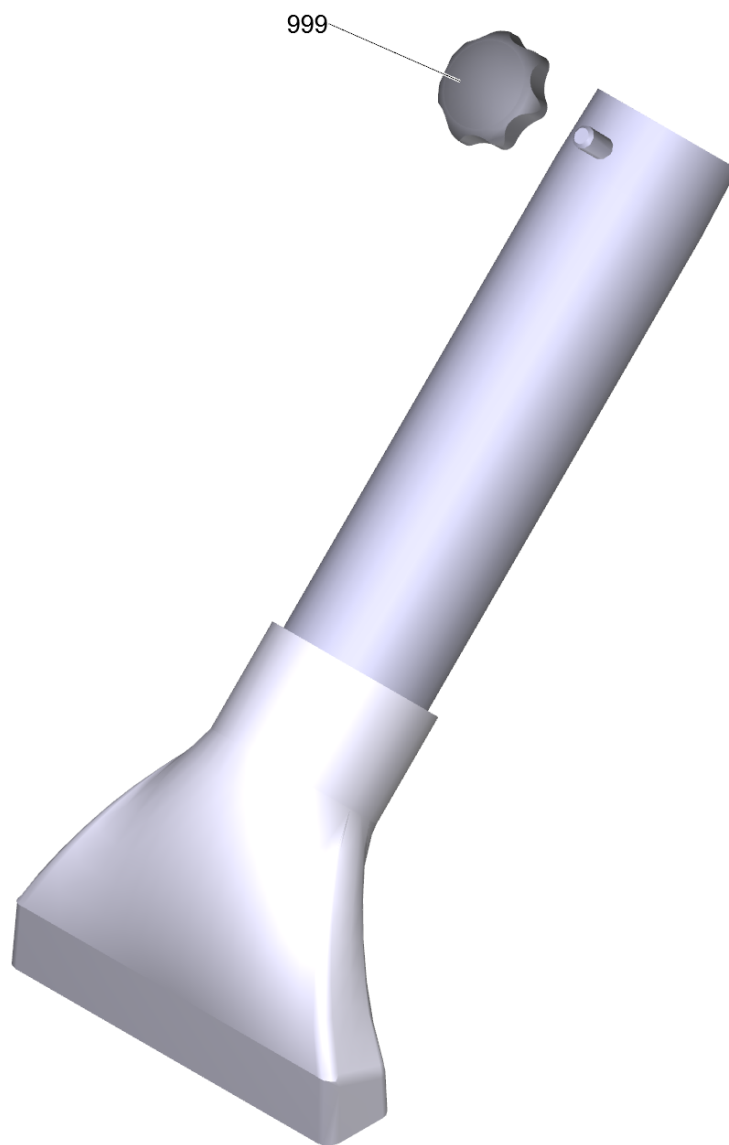

8 Multi-purpose nozzle 370mm DN52 (6.902-184.0)

POS	Article no.	Description	Quantity	Unit
902	6.902-215.0	Brush strips set 370mm	1.000	ST
903	9.980-747.0	Roller for floor nozzle 370mm/500mm	2.000	ST
901	6.303-554.0	Star grip M8	1.000	ST