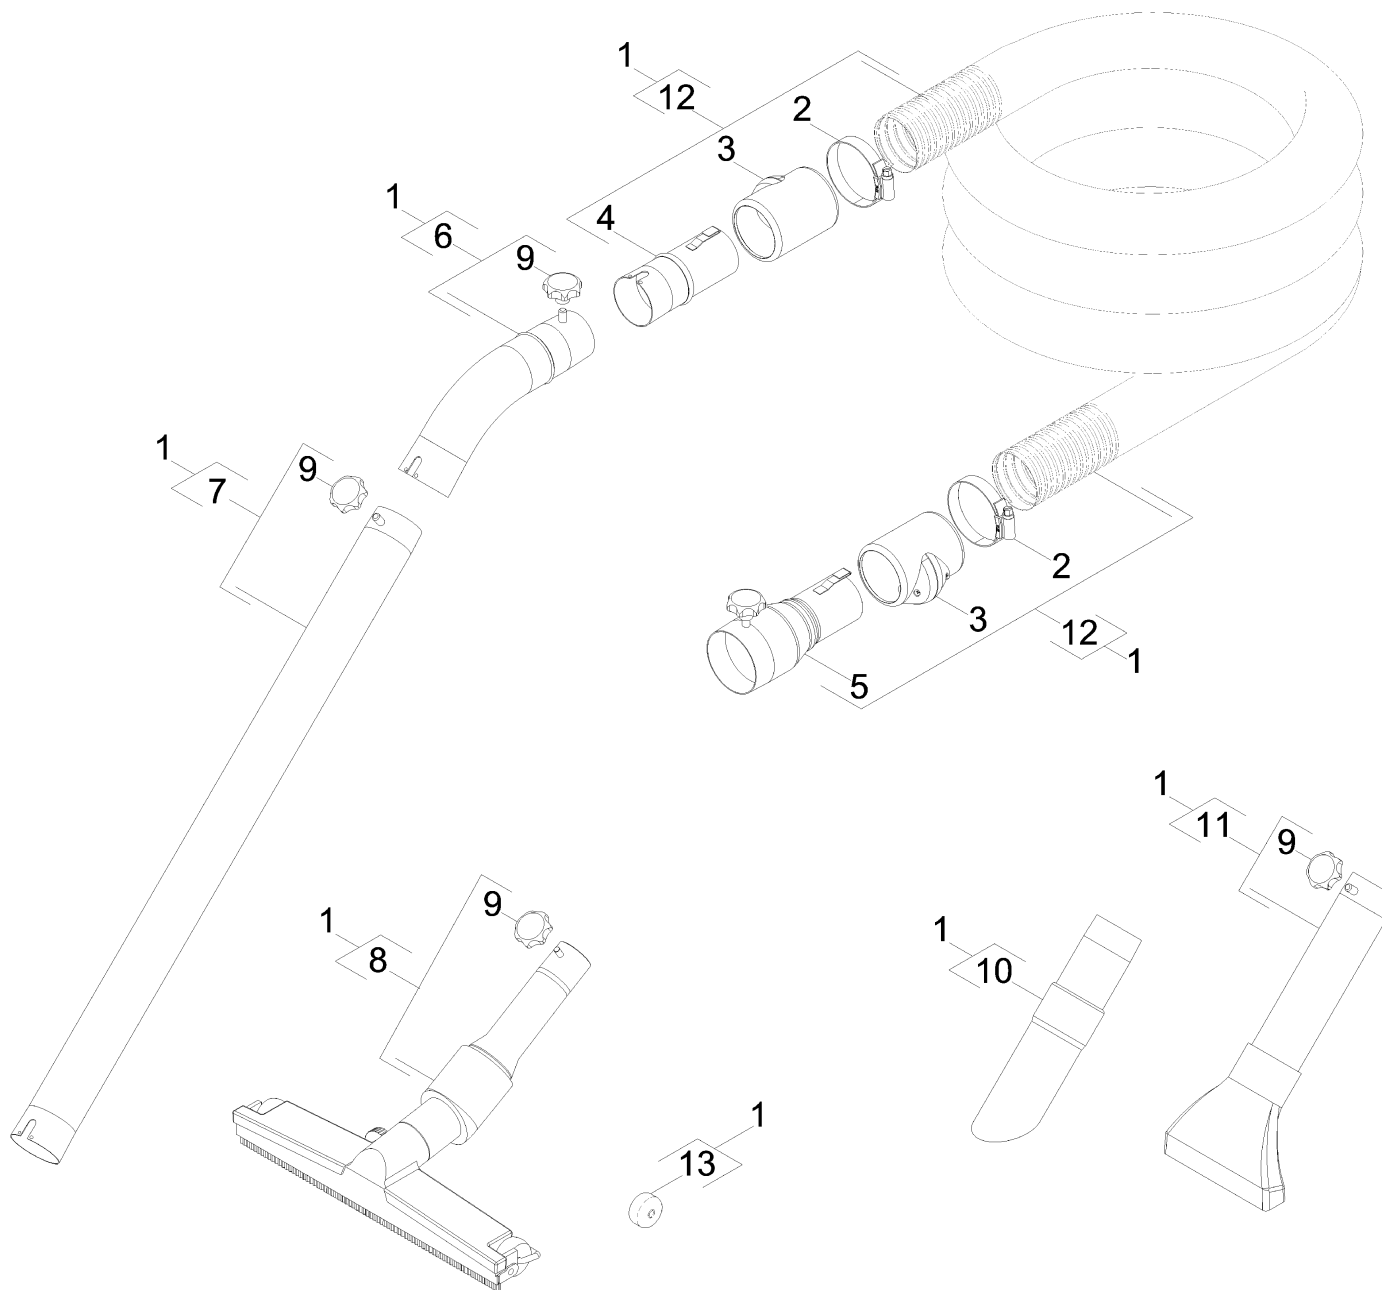

40 Suction set solids little liquid

POS	Article no.	Description	Quantity	Unit
4	6.902-169.0	Accessories connection rotatable DN52	1.000	ST
6	6.902-201.0	Elbow coated el. DN52	1.000	ST
2	6.902-167.0	Hose clip 40-60 mm	1.000	ST
3	6.902-166.0	Hose collar DN52	2.000	ST
8	6.902-184.0	Multi-purpose nozzle 370mm DN52	1.000	ST
10	6.902-196.0	Nozzle elastic plastics DN52	1.000	ST
13	9.980-747.0	Roller for floor nozzle 370mm/500mm	2.000	ST
9	6.303-554.0	Star grip M8	1.000	ST
12	6.907-306.0	Suction hose ME-PU el. DN52 3m	1.000	ST
1	2.869-108.0	Suction set solids little liquid	1.000	ST
7	6.902-181.0	Suction tube coated 850mm, el. DN52	1.000	ST
11	6.902-187.0	Surface nozzle aluminium 150mm DN52	1.000	ST
5	6.902-177.0	Vacuum cleaner connection DN72 auf DN52	1.000	ST