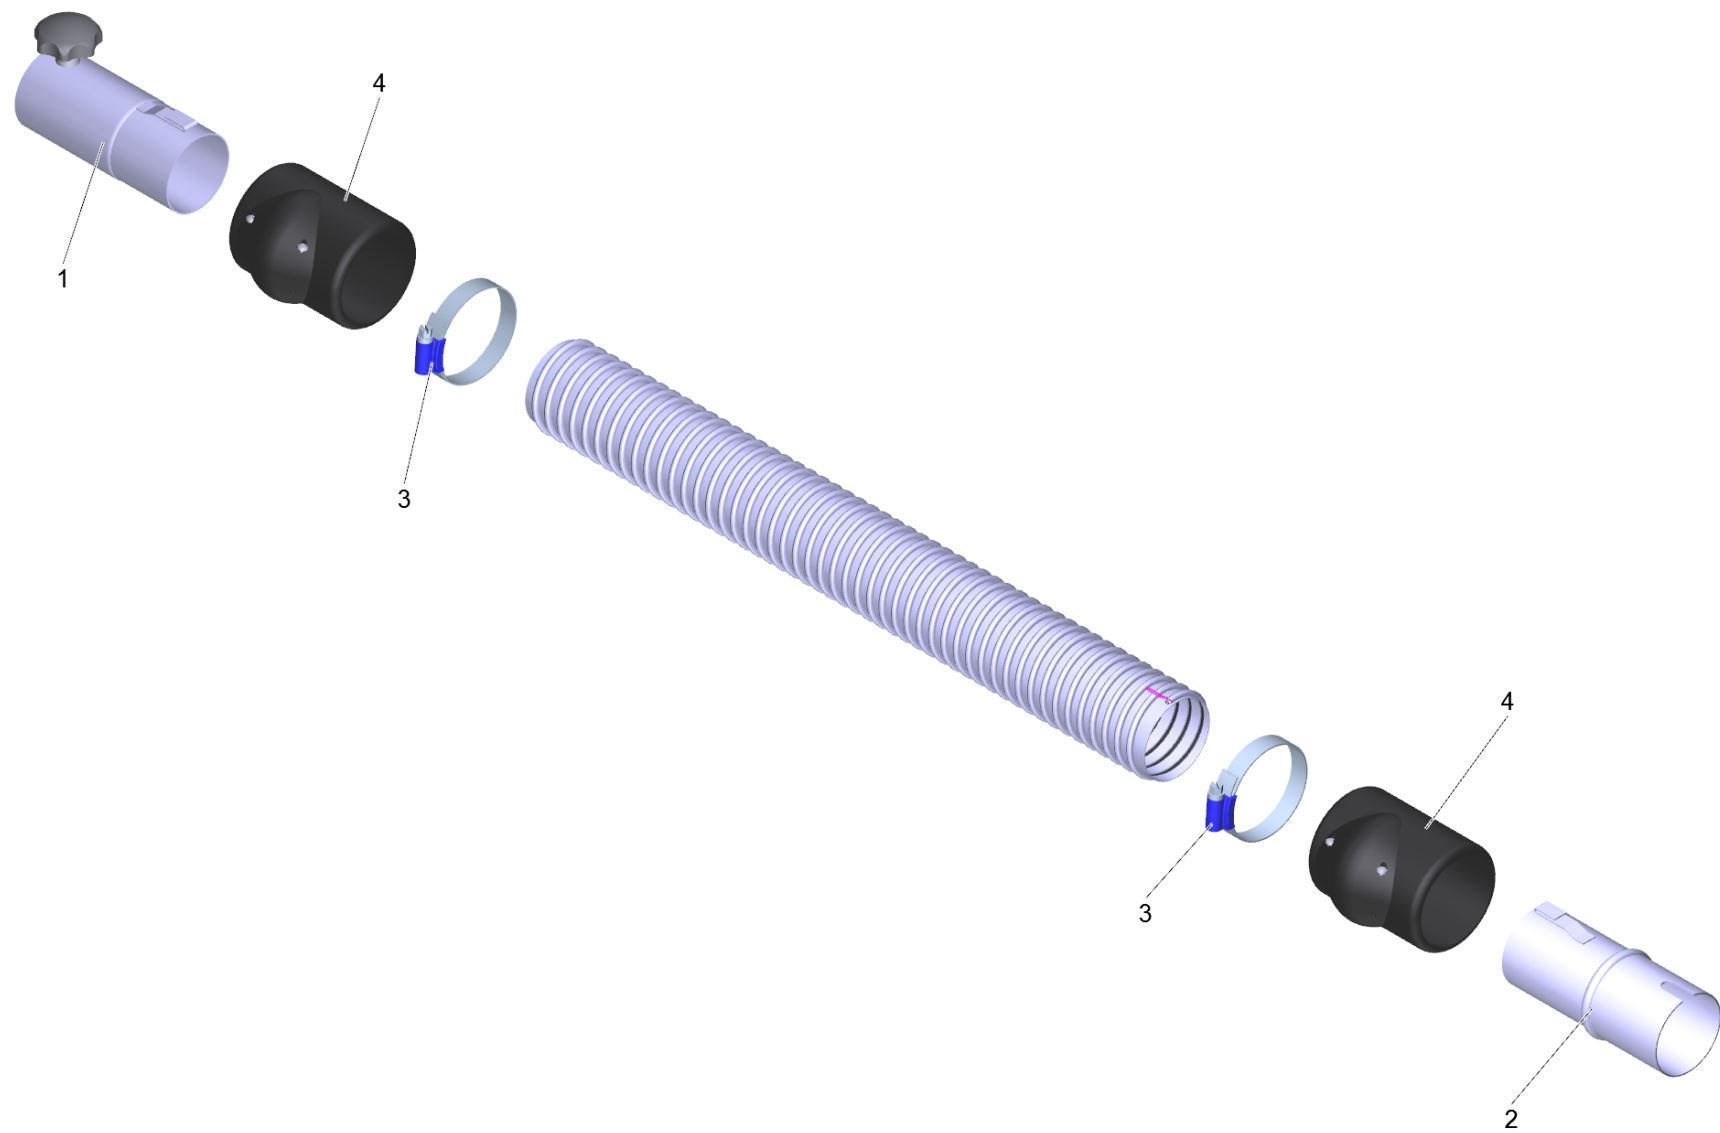

6 Extension hose PVC el. DN52 5m (6.907-313.0)

POS	Article no.	Description	Quantity	Unit
1	6.902-168.0	Accessories connection DN52	1.000	ST
2	6.902-169.0	Accessories connection rotatable DN52	1.000	ST
3	6.902-167.0	Hose clip 40-60 mm	2.000	ST
4	6.902-166.0	Hose collar DN52	2.000	ST
999	7.303-363.0	Sheet metal screw ST3,5X16,0-A2-20H-C-H	1.000	ST
999	6.303-554.0	Star grip M8	1.000	ST