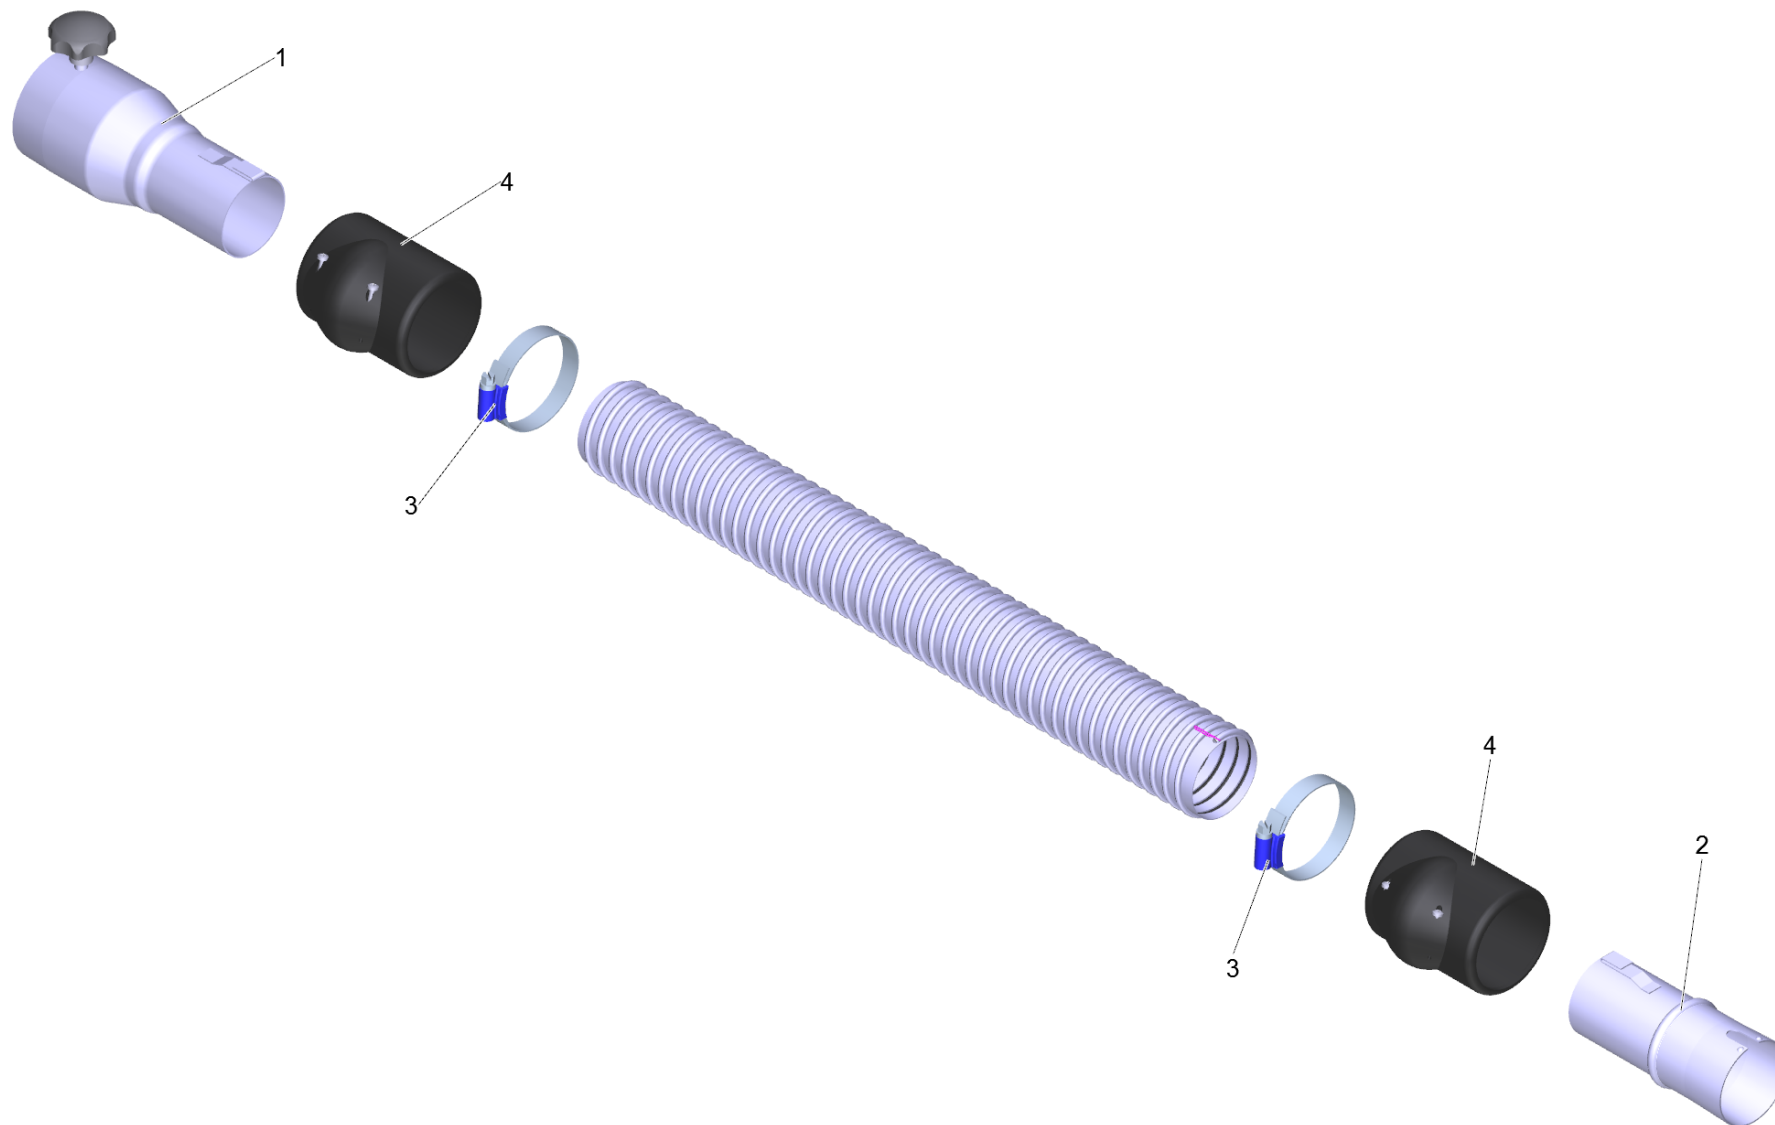

10 Accessories

POS	Article no.	Description	Quantity	Unit
1	6.907-302.0	Suction hose PU el. DN72 3m	1.000	ST
1	6.907-303.0	Suction hose PU el. DN72 5m	1.000	ST
1	6.907-292.0	Suction hose PVC el. DN42 3m	1.000	ST
1	6.907-293.0	Suction hose PVC el. DN42 5m	1.000	ST
1	6.907-294.0	Suction hose PVC el. DN52 3m	1.000	ST
1	6.907-295.0	Suction hose PVC el. DN52 5m	1.000	ST
1	6.907-296.0	Suction hose PVC el. DN72 3m	1.000	ST
1	6.907-297.0	Suction hose PVC el. DN72 5m	1.000	ST
15	6.902-200.0	Suction nozzle rubber round DN42	1.000	ST
15	6.902-199.0	Suction nozzle rubber round DN52	1.000	ST
10	6.902-182.0	Suction tube coated 750mm, el. DN42	1.000	ST
10	6.902-181.0	Suction tube coated 850mm, el. DN52	1.000	ST
20	6.902-204.0	Surface brush 130mm DN42, Ex-Schutz	1.000	ST
16	6.902-188.0	Surface nozzle aluminium 150mm DN42	1.000	ST
16	6.902-187.0	Surface nozzle aluminium 150mm DN52	1.000	ST
27	6.902-002.0	Vacuum cleaner connection DN61 auf DN52	1.000	ST
5	6.902-178.0	Vacuum cleaner connection DN72 auf DN42	1.000	ST
5	6.902-177.0	Vacuum cleaner connection DN72 auf DN52	1.000	ST
28	6.902-001.0	Vacuum cleaner connection DN72 auf DN61	1.000	ST
23	6.902-206.0	Y-Piece DN72 auf 2x DN52	1.000	ST