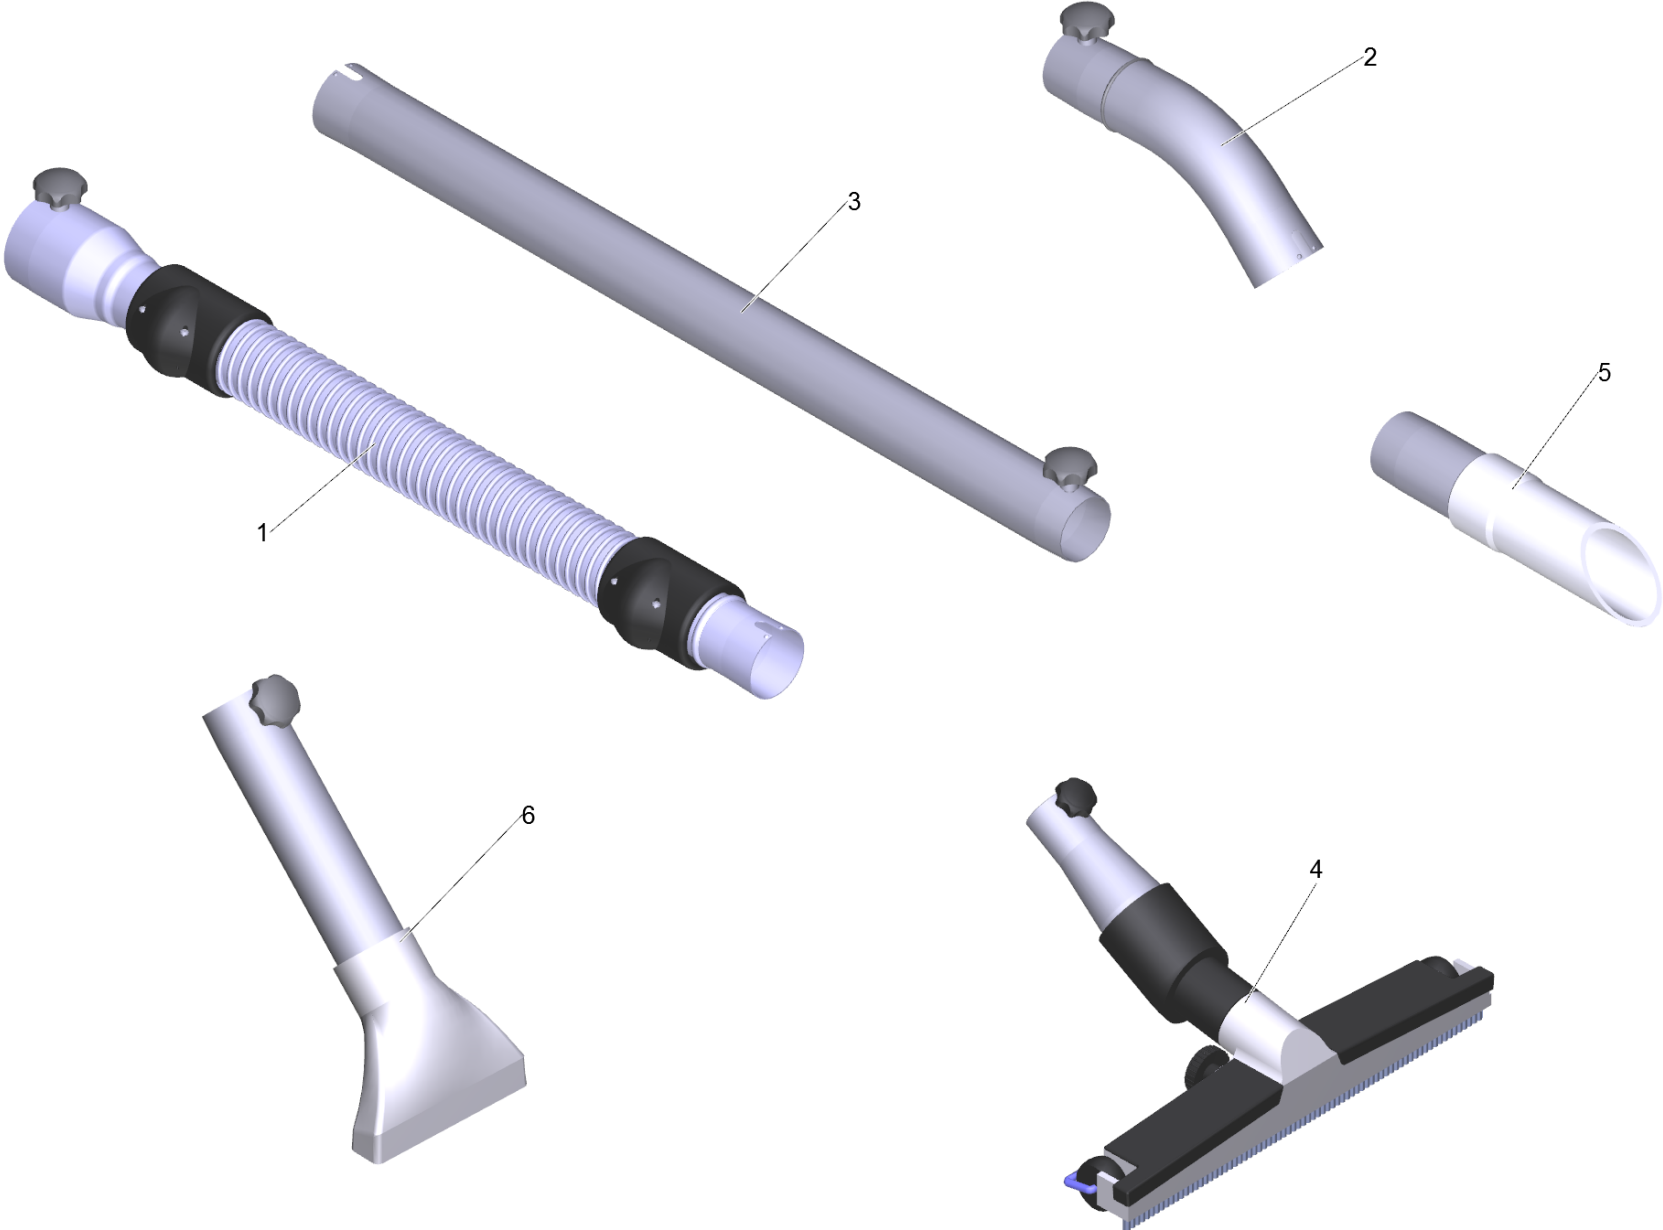

1 Suction set solids little liquid (2.869-108.0)

POS	Article no.	Description	Quantity	Unit
2	6.902-201.0	Elbow coated el. DN52	1.000	ST
4	6.902-184.0	Multi-purpose nozzle 370mm DN52	1.000	ST
5	6.902-196.0	Nozzle elastic plastics DN52	1.000	ST
1	6.907-306.0	Suction hose ME-PU el. DN52 3m	1.000	ST
3	6.902-181.0	Suction tube coated 850mm, el. DN52	1.000	ST
6	6.902-187.0	Surface nozzle aluminium 150mm DN52	1.000	ST