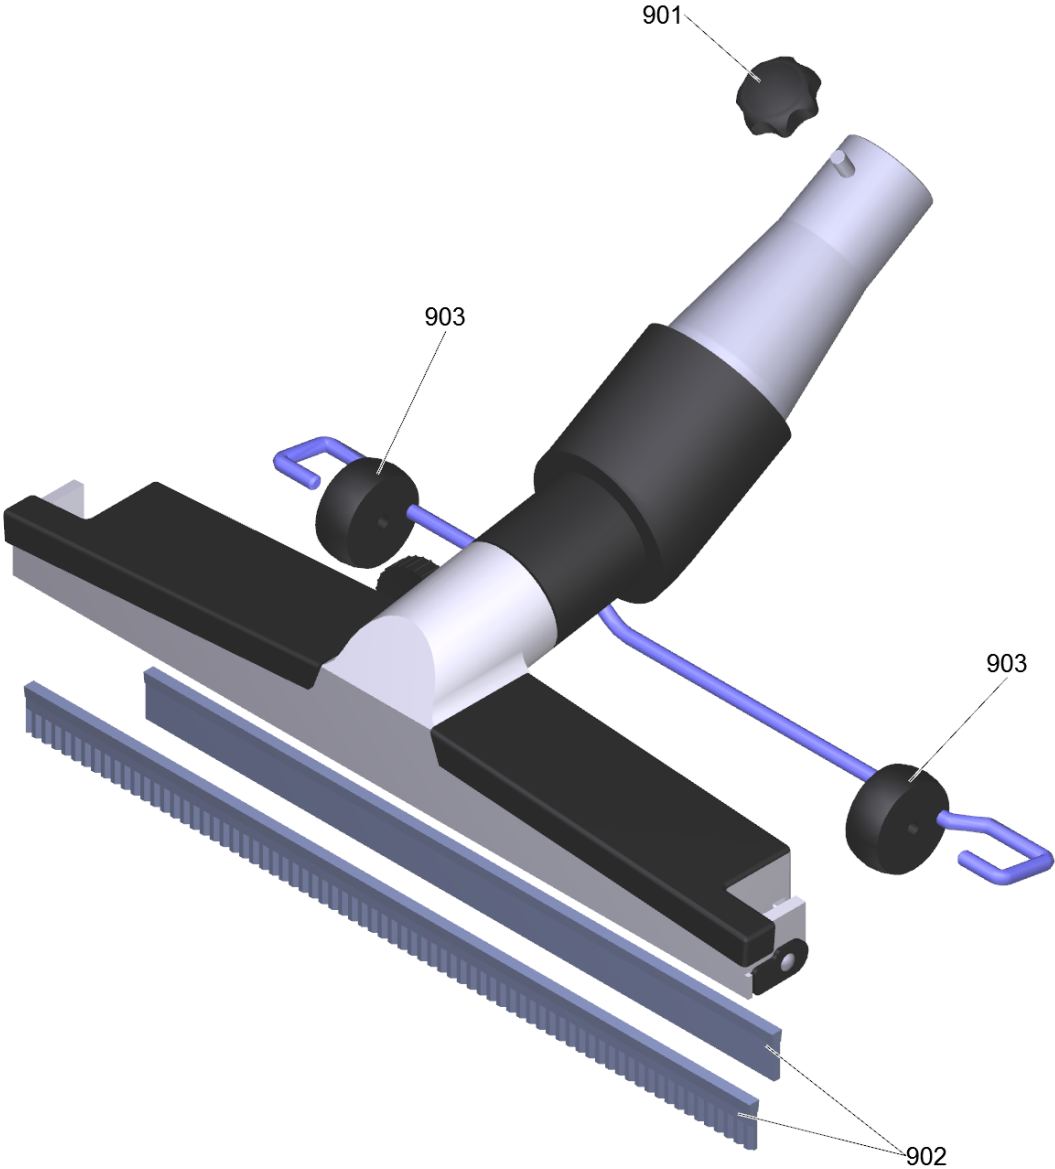

11 Multi-purpose nozzle 370mm DN42 (6.902-185.0)

POS	Article no.	Description	Quantity	Unit
902	6.902-215.0	Brush strips set 370mm	1.000	ST
903	9.980-747.0	Roller for floor nozzle 370mm/500mm	2.000	ST
901	6.303-555.0	Star grip M6	1.000	ST