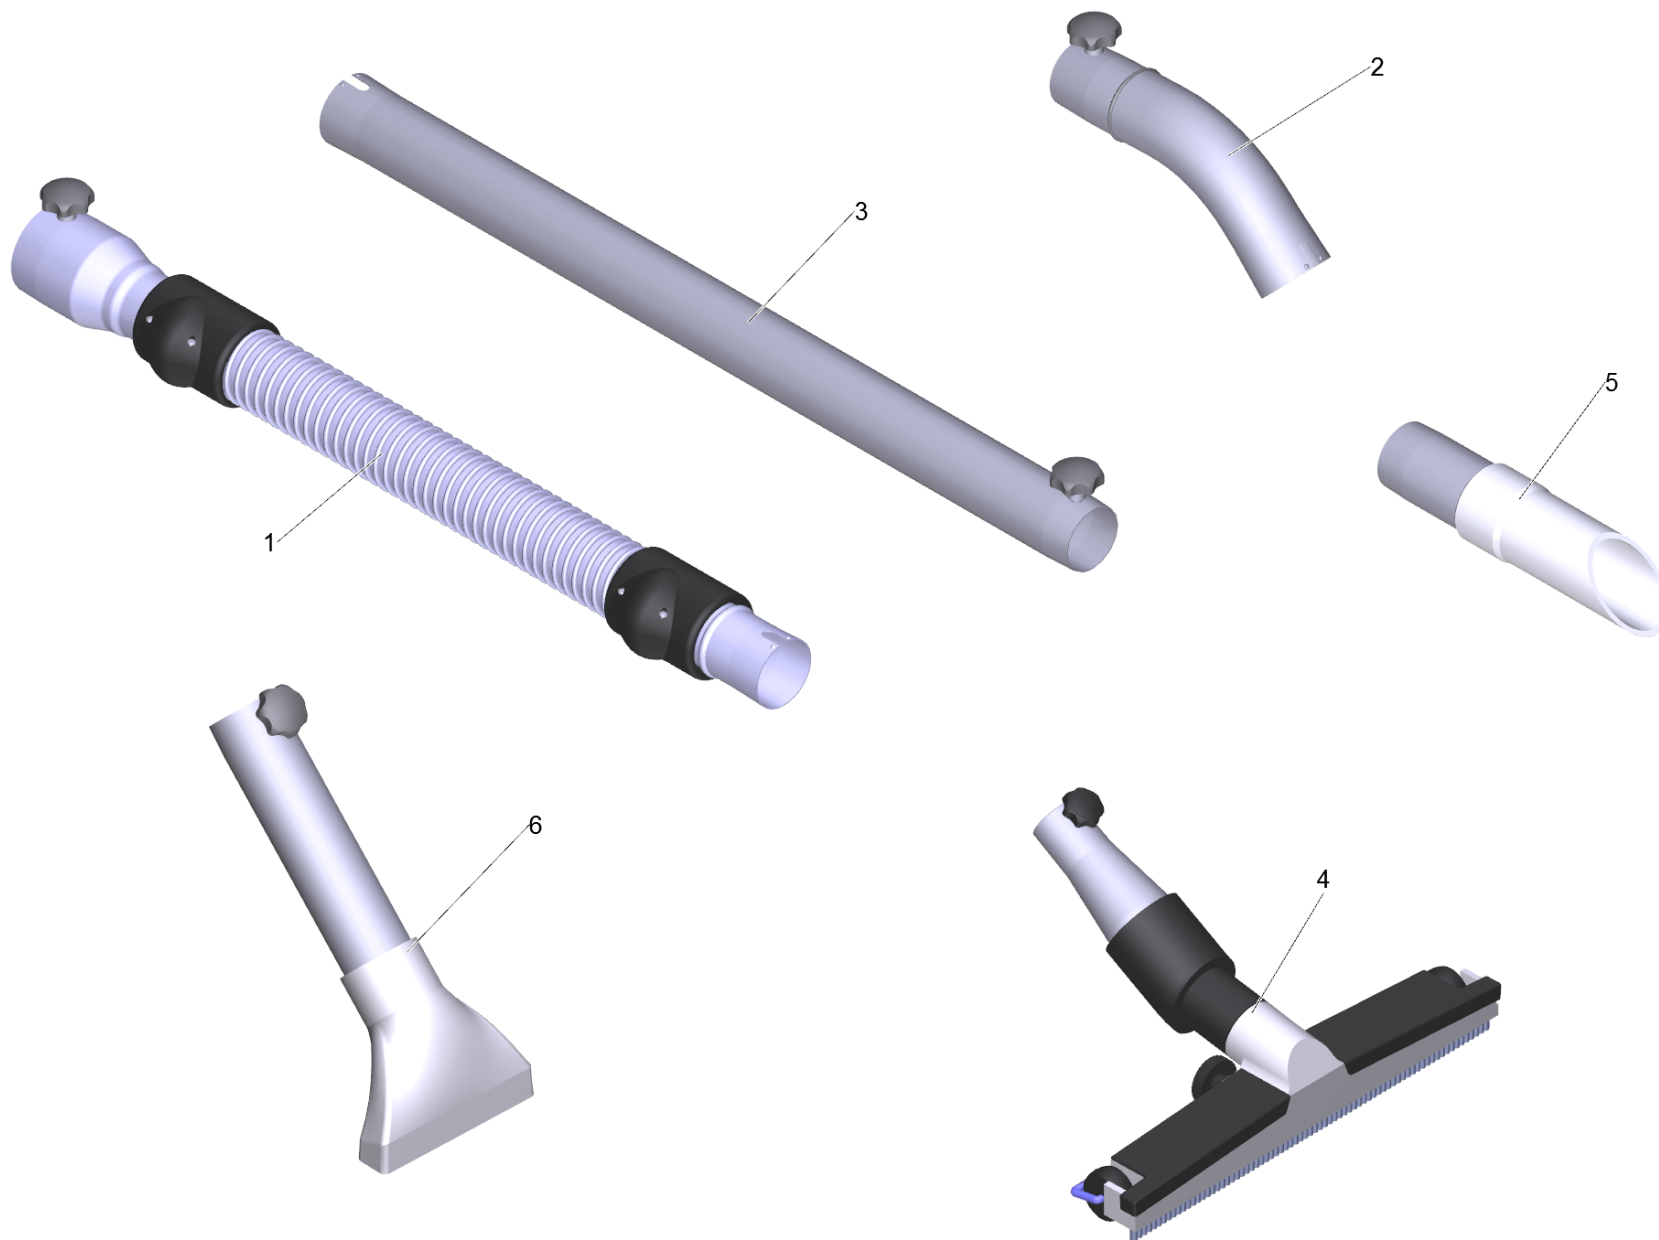

1 Suction set dry coarse particles DN52 (2.869-109.0)

POS	Article no.	Description	Quantity	Unit
2	6.902-201.0	Elbow coated el. DN52	1.000	ST
4	6.902-184.0	Multi-purpose nozzle 370mm DN52	1.000	ST
5	6.902-196.0	Nozzle elastic plastics DN52	1.000	ST
1	6.907-300.0	Suction hose PU el. DN52 3m	1.000	ST
3	6.902-181.0	Suction tube coated 850mm, el. DN52	1.000	ST
6	6.902-187.0	Surface nozzle aluminium 150mm DN52	1.000	ST