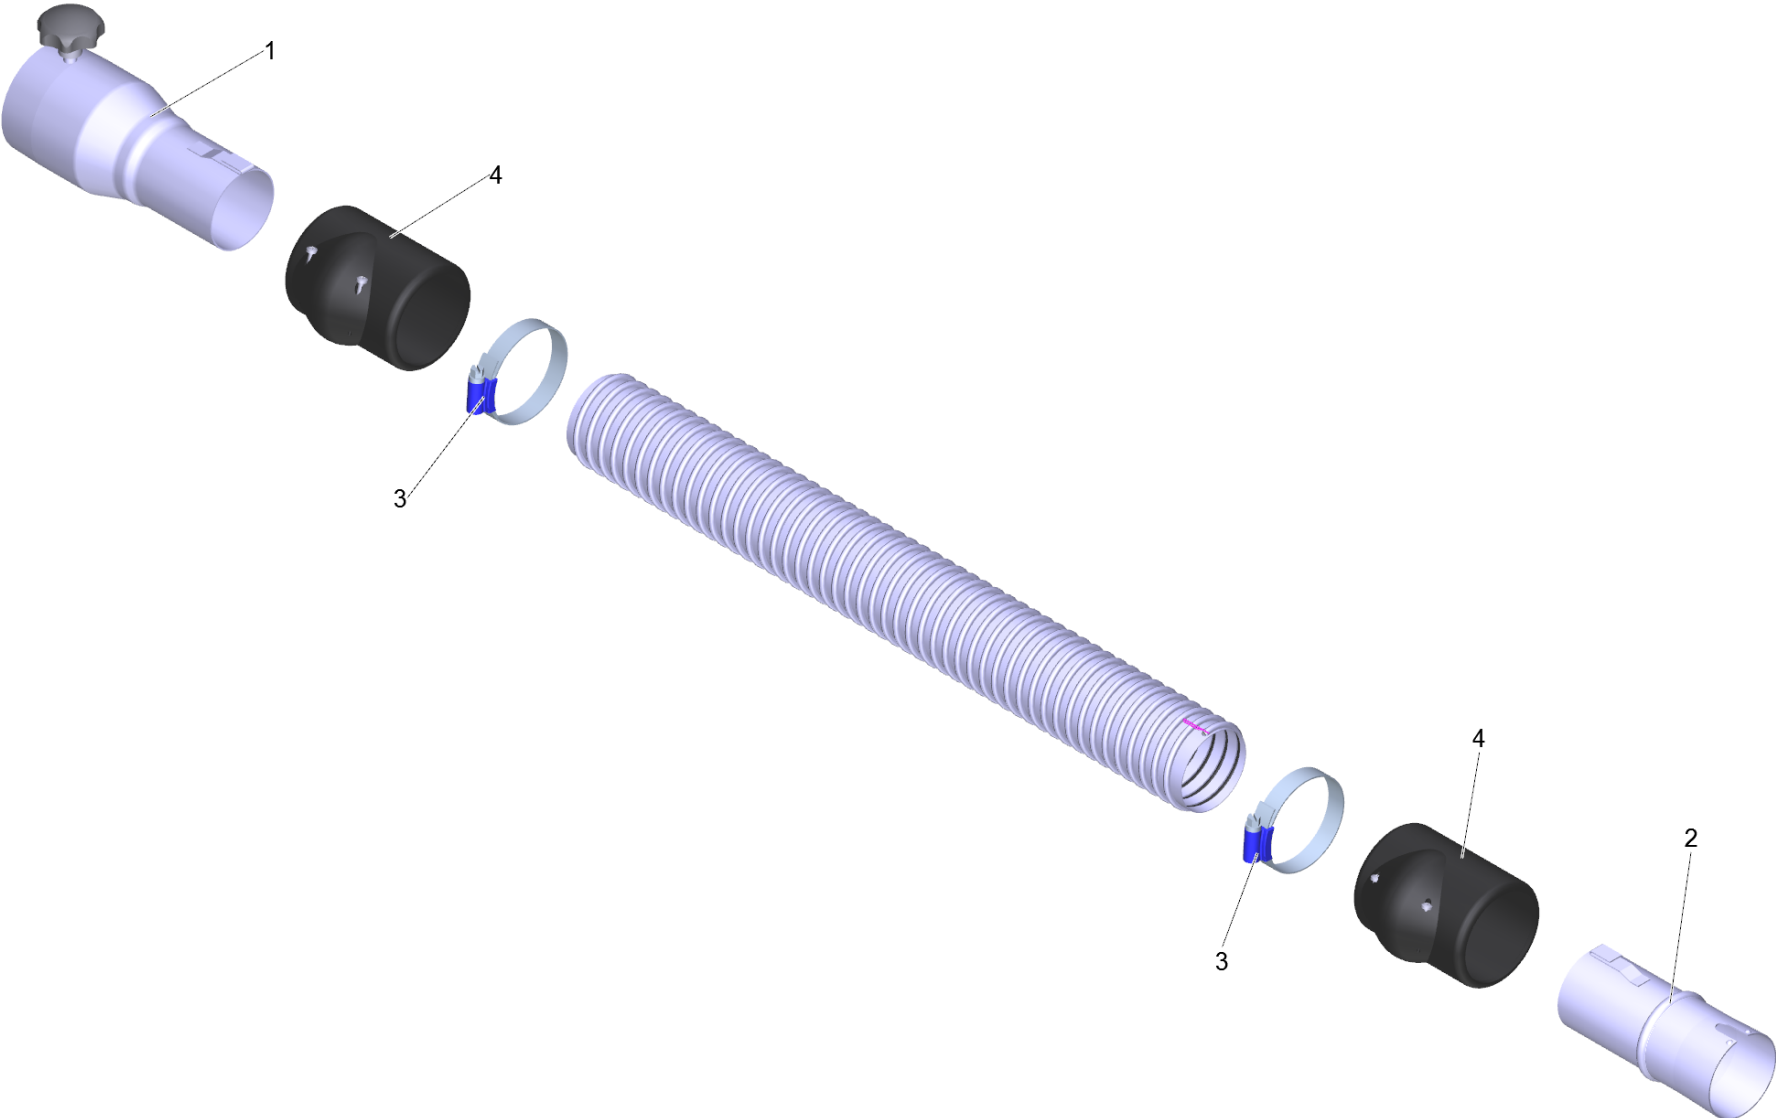

1 Suction hose ME-PU el. DN42 5m (6.907-305.0)

POS	Article no.	Description	Quantity	Unit
2	6.902-172.0	Accessories connection rotatable DN42	1.000	ST
3	6.902-167.0	Hose clip 40-60 mm	2.000	ST
4	6.902-171.0	Hose collar DN42	2.000	ST
999	7.303-363.0	Sheet metal screw ST3,5X16,0-A2-20H-C-H	1.000	ST
999	6.303-554.0	Star grip M8	1.000	ST
1	6.902-178.0	Vacuum cleaner connection DN72 auf DN42	1.000	ST