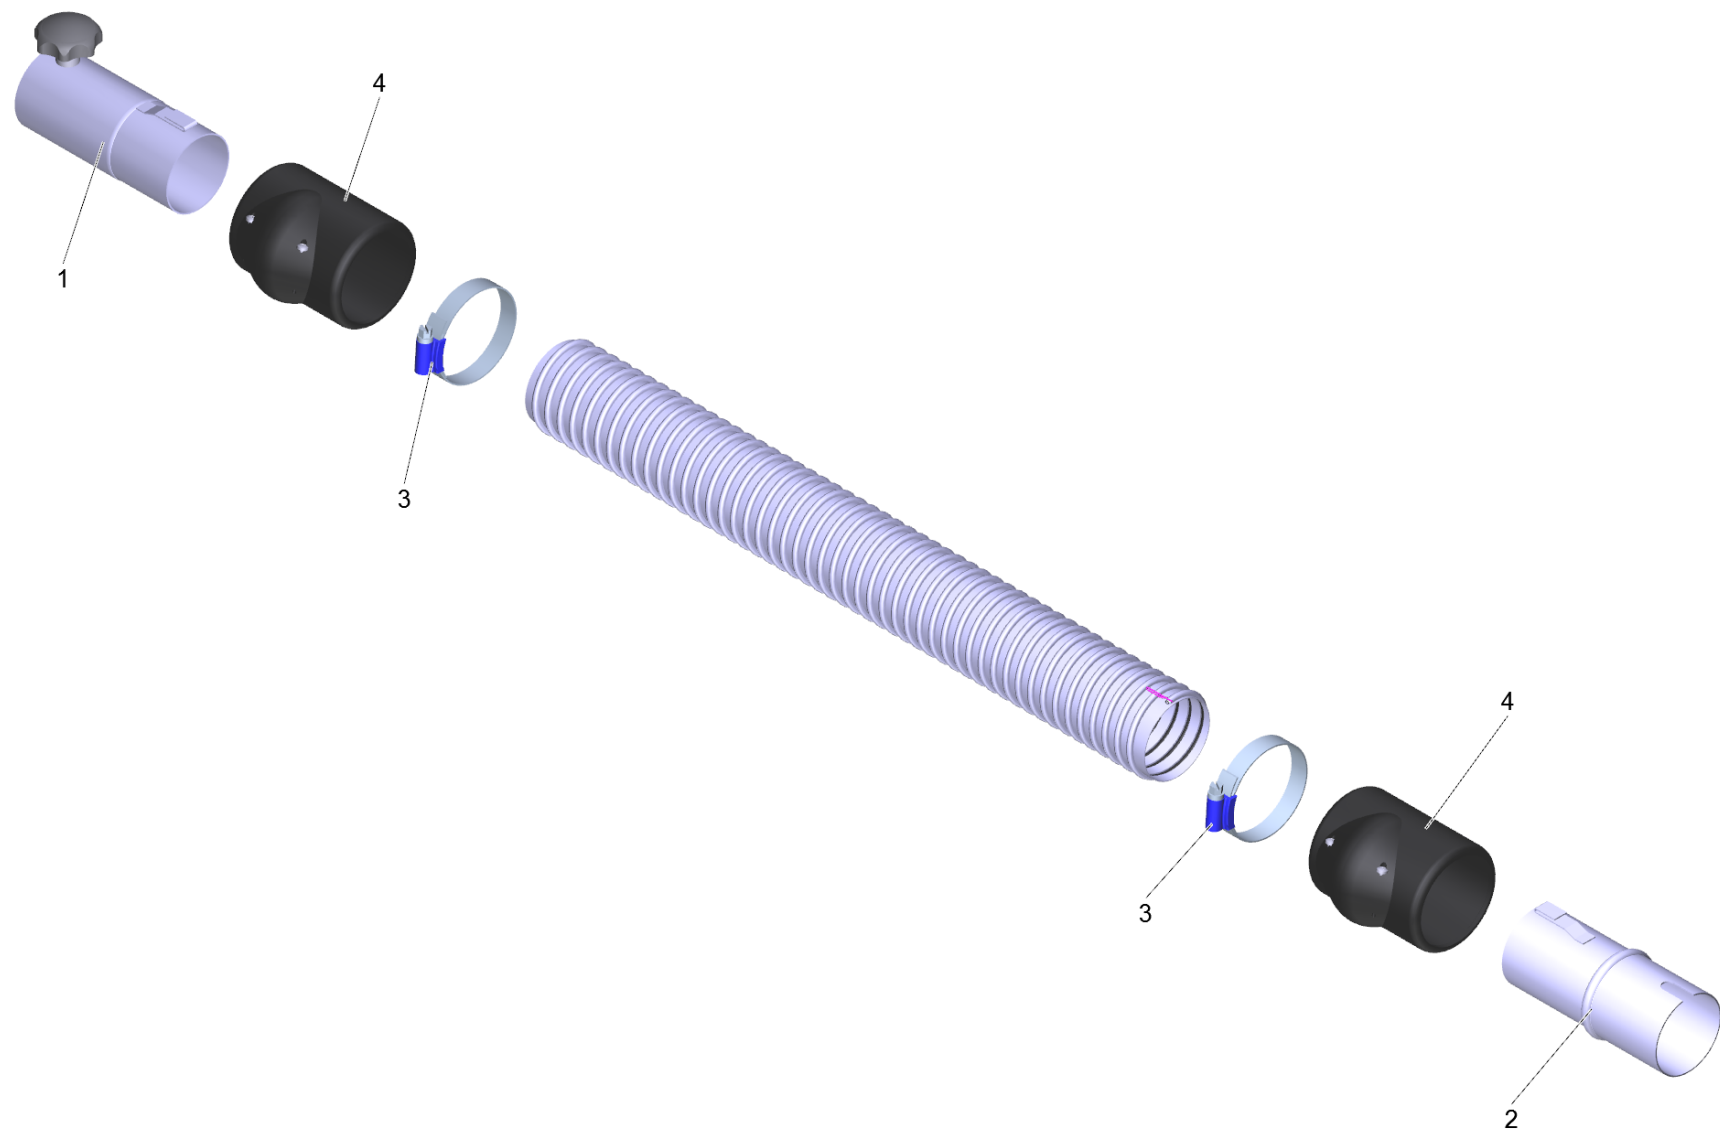

6 Extension hose PU el. DN52 5m (6.907-317.0)

POS	Article no.	Description	Quantity	Unit
1	6.902-168.0	Accessories connection DN52	1.000	ST
2	6.902-169.0	Accessories connection rotatable DN52	1.000	ST
3	6.902-167.0	Hose clip 40-60 mm	2.000	ST
4	6.902-166.0	Hose collar DN52	2.000	ST
999	7.303-363.0	Sheet metal screw ST3,5X16,0-A2-20H-C-H	1.000	ST
999	6.303-554.0	Star grip M8	1.000	ST