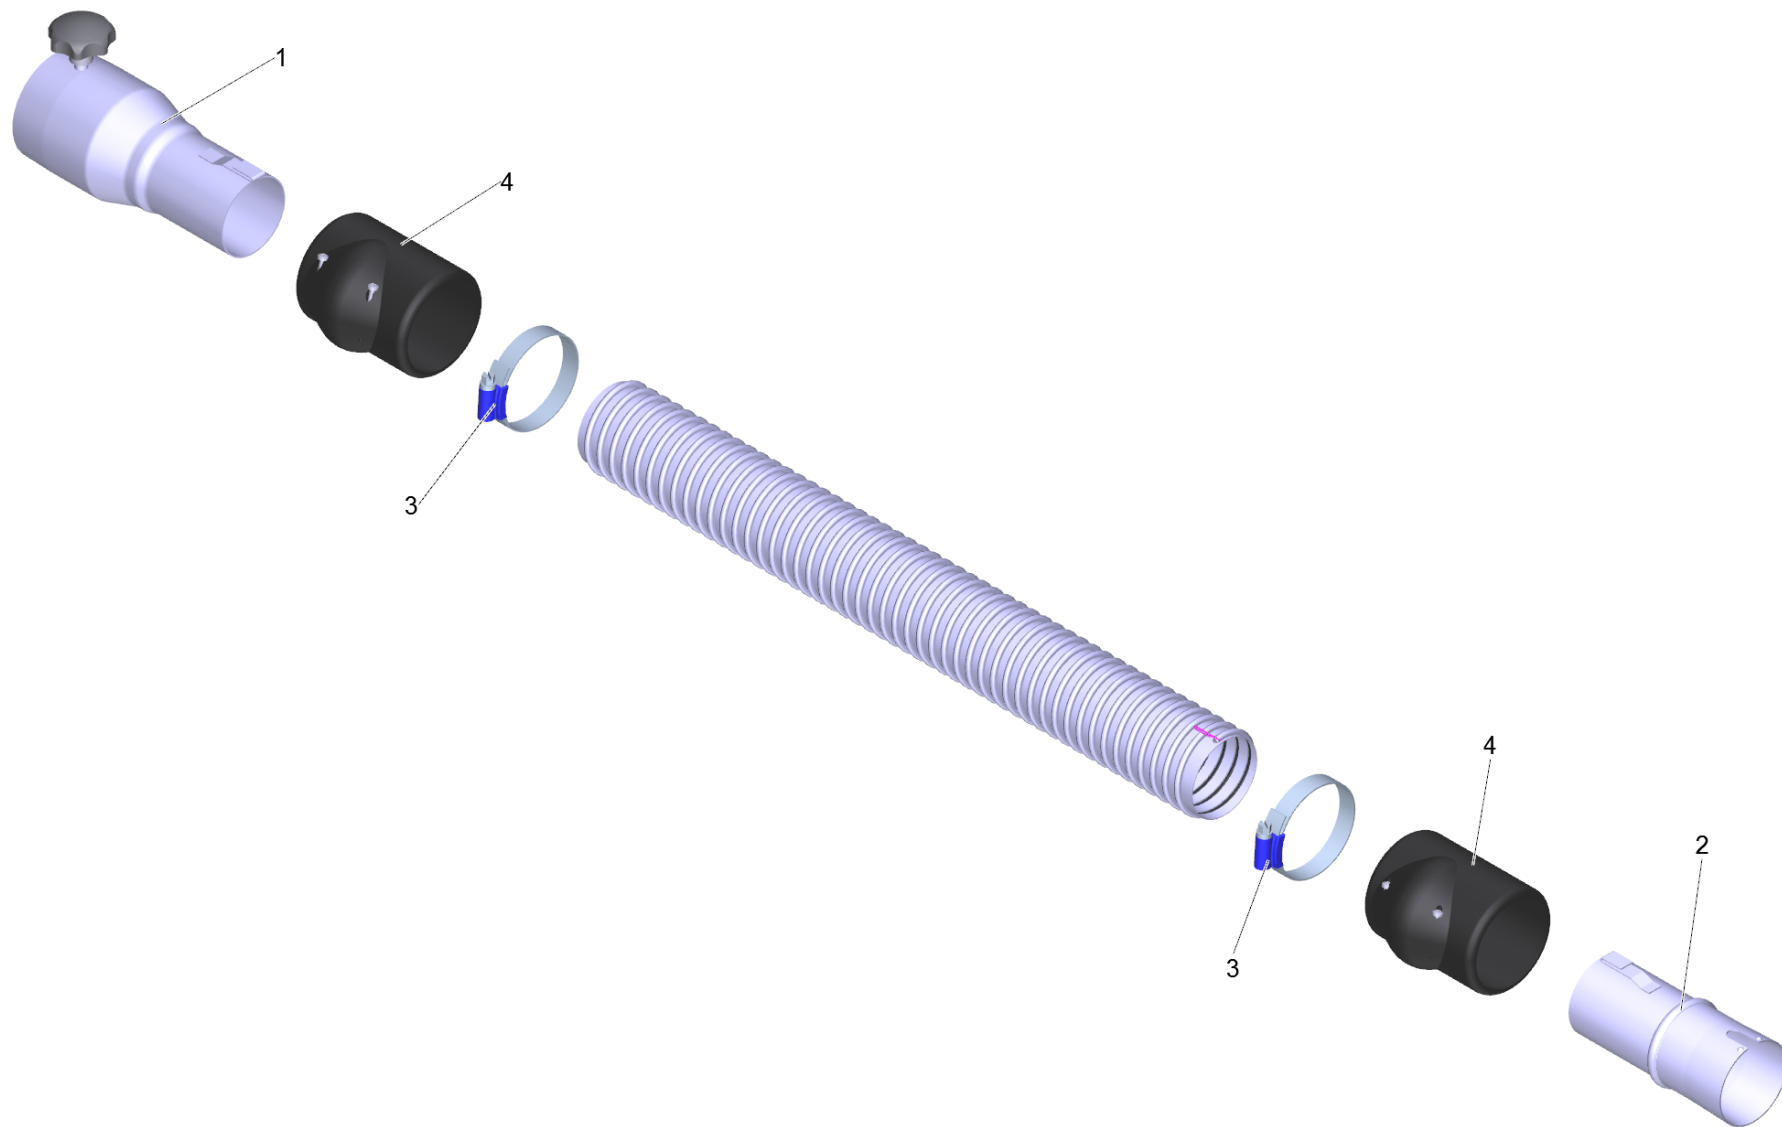

1 Suction hose ME-PU el. DN72 3m (6.907-308.0)

POS	Article no.	Description	Quantity	Unit
1	6.902-173.0	Accessories connection DN72	1.000	ST
2	6.902-175.0	Accessories connection rotatable DN72	1.000	ST
3	6.902-176.0	Hose clip 60-80 mm	2.000	ST
4	6.902-174.0	Hose collar DN72	2.000	ST
999	7.303-363.0	Sheet metal screw ST3,5X16,0-A2-20H-C-H	1.000	ST
999	6.303-554.0	Star grip M8	1.000	ST