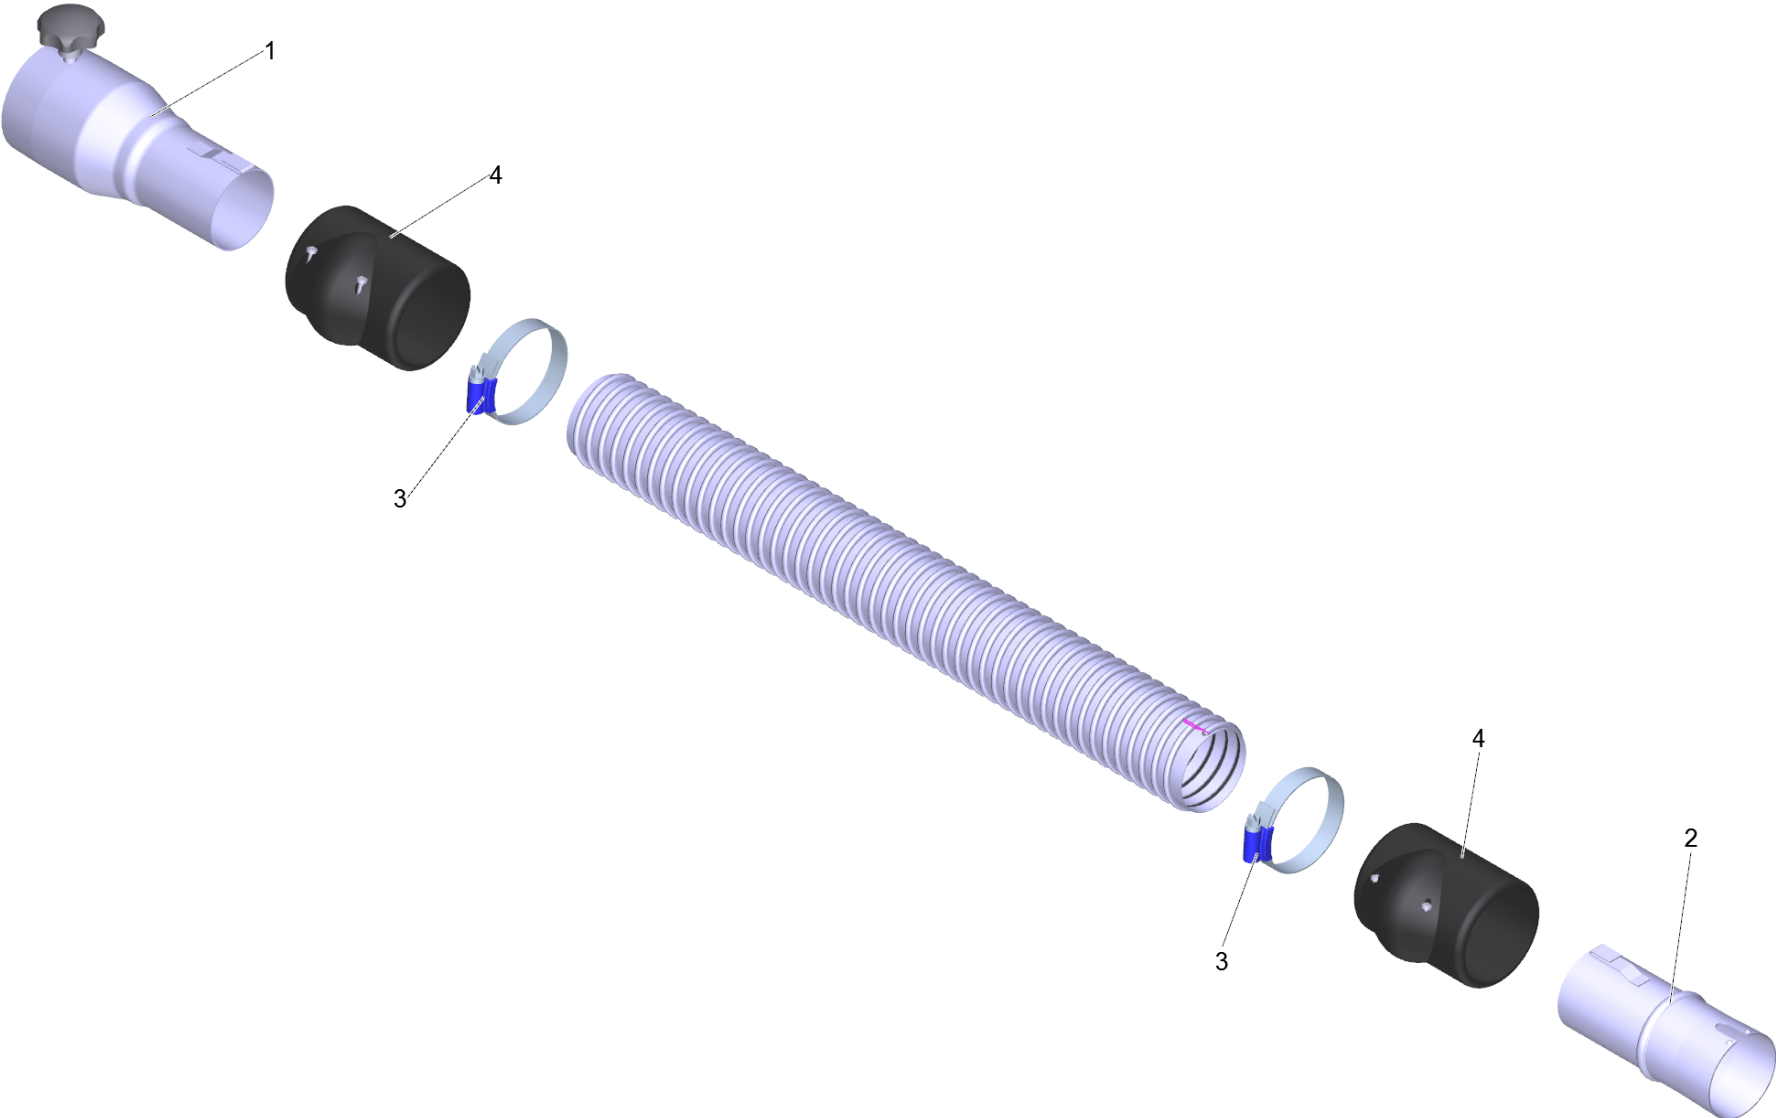

1 Suction hose PU el. DN52 5m (6.907-301.0)

POS	Article no.	Description	Quantity	Unit
2	6.902-169.0	Accessories connection rotatable DN52	1.000	ST
3	6.902-167.0	Hose clip 40-60 mm	2.000	ST
4	6.902-166.0	Hose collar DN52	2.000	ST
999	7.303-363.0	Sheet metal screw ST3,5X16,0-A2-20H-C-H	1.000	ST
999	6.303-554.0	Star grip M8	1.000	ST
1	6.902-177.0	Vacuum cleaner connection DN72 auf DN52	1.000	ST