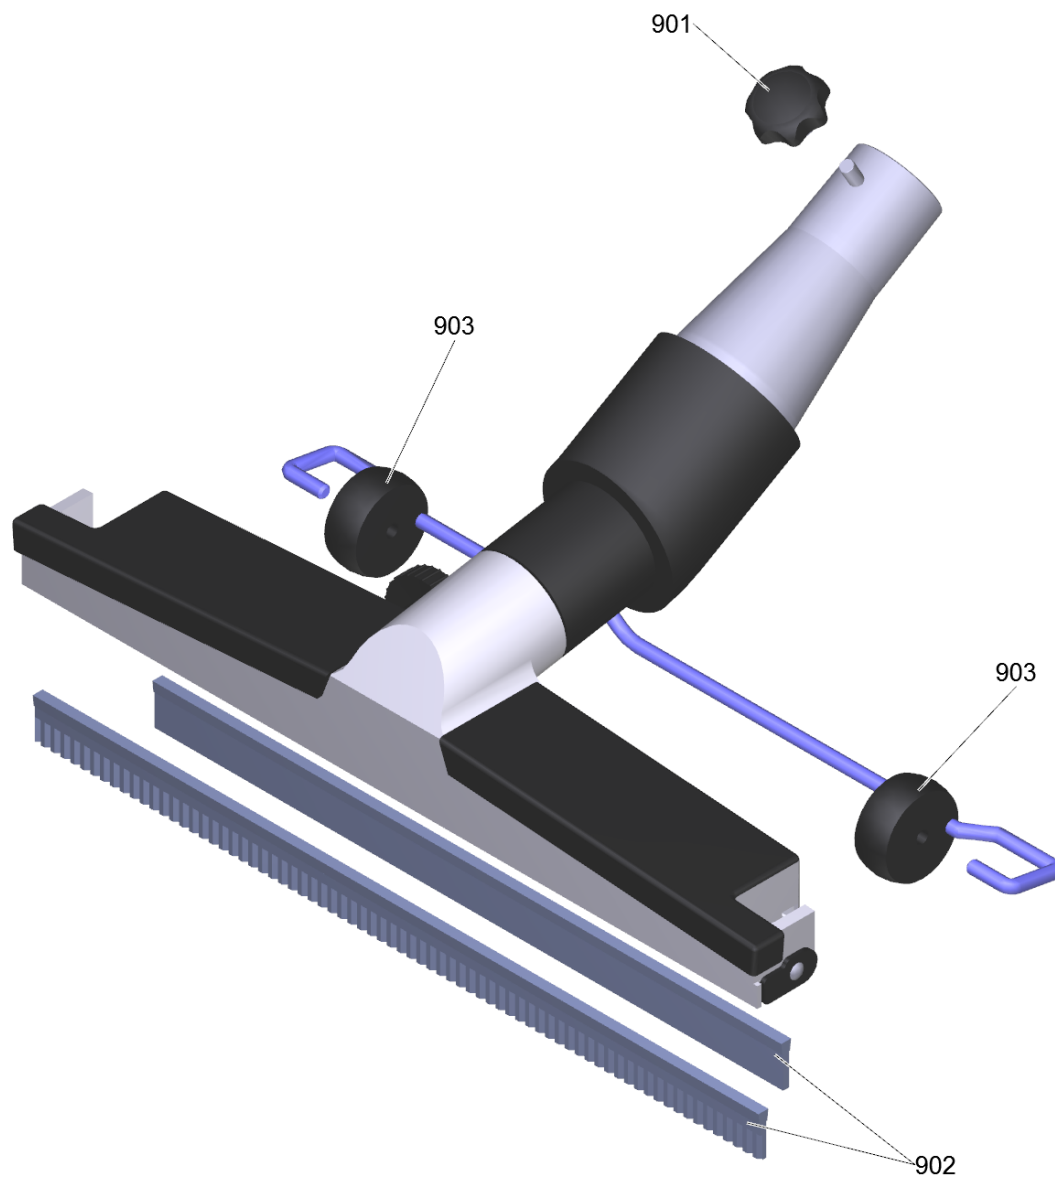

8 Multi-purpose nozzle 370mm DN42 (6.902-185.0)

POS	Article no.	Description	Quantity	Unit
902	6.902-215.0	Brush strips set 370mm	1.000	ST
903	9.980-747.0	Roller for floor nozzle 370mm/500mm	2.000	ST
901	6.303-555.0	Star grip M6	1.000	ST