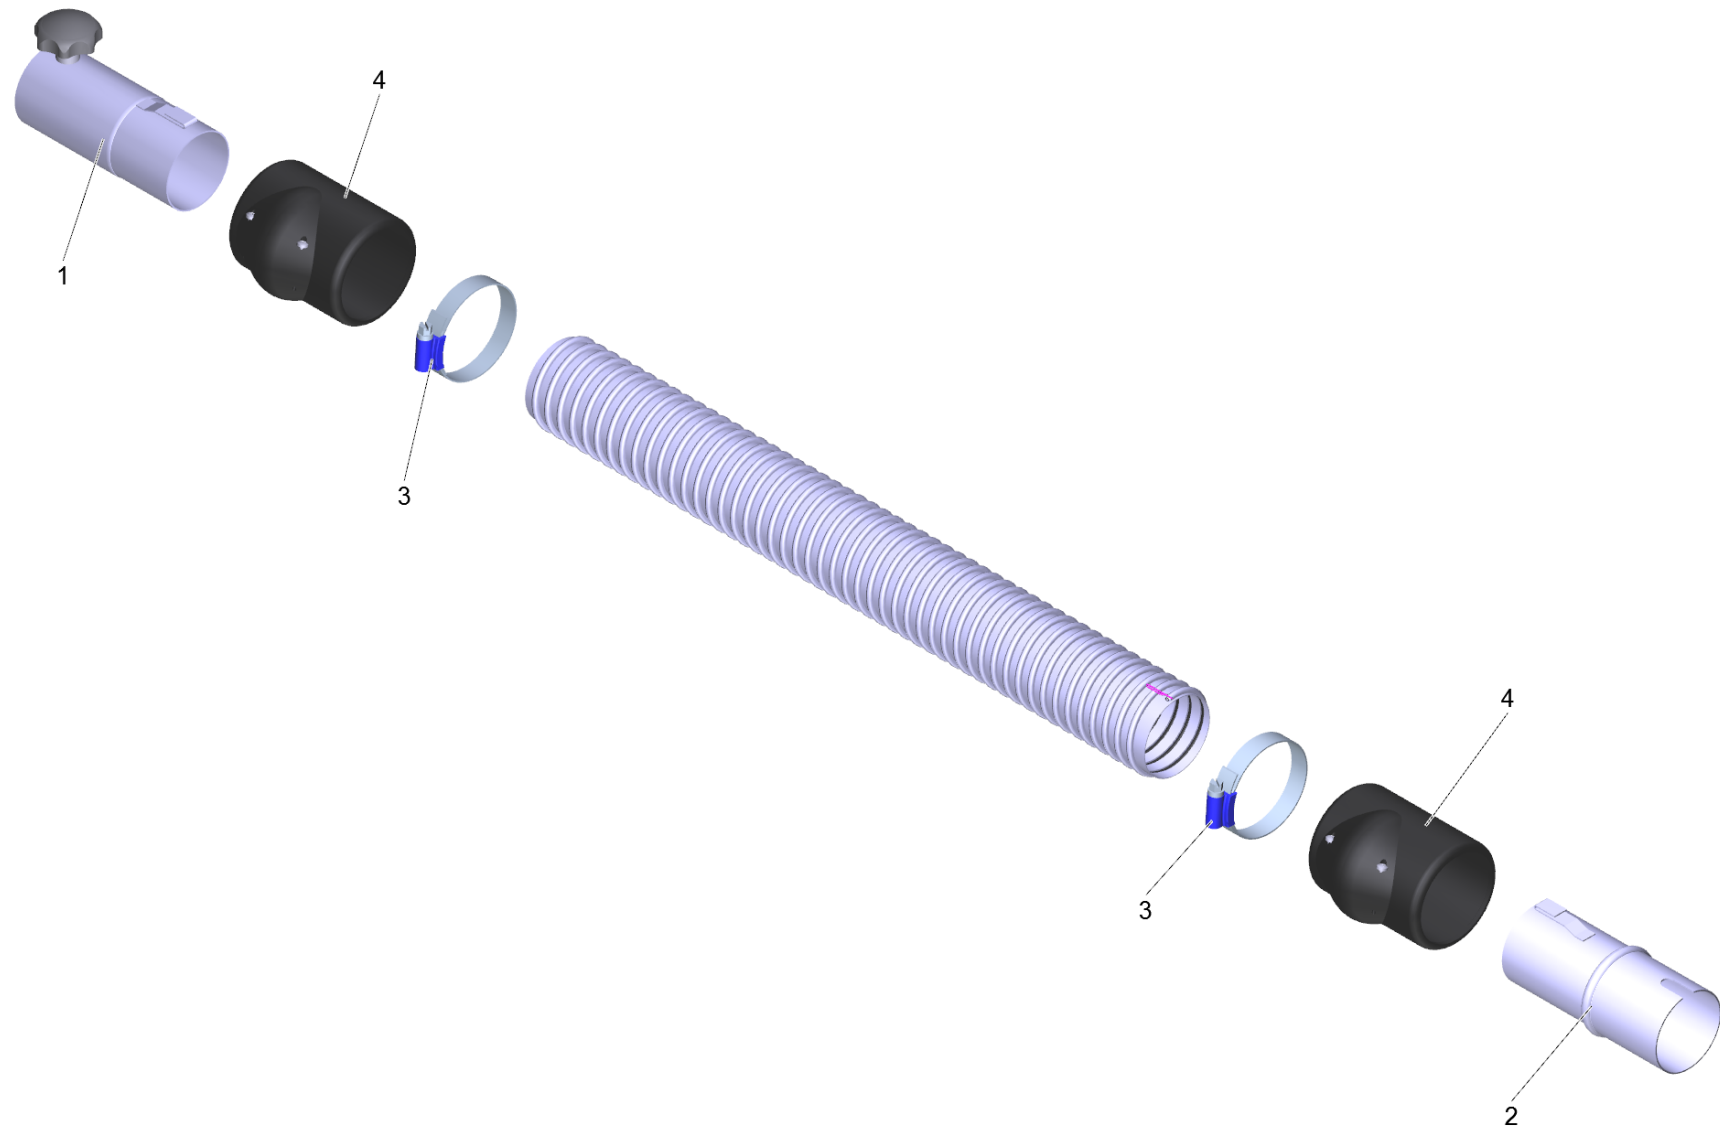

6 Extension hose PVC el. DN52 3m (6.907-312.0)

POS	Article no.	Description	Quantity	Unit
1	6.902-168.0	Accessories connection DN52	1.000	ST
2	6.902-169.0	Accessories connection rotatable DN52	1.000	ST
3	6.902-167.0	Hose clip 40-60 mm	2.000	ST
4	6.902-166.0	Hose collar DN52	2.000	ST
999	7.303-363.0	Sheet metal screw ST3,5X16,0-A2-20H-C-H	1.000	ST
999	6.303-554.0	Star grip M8	1.000	ST