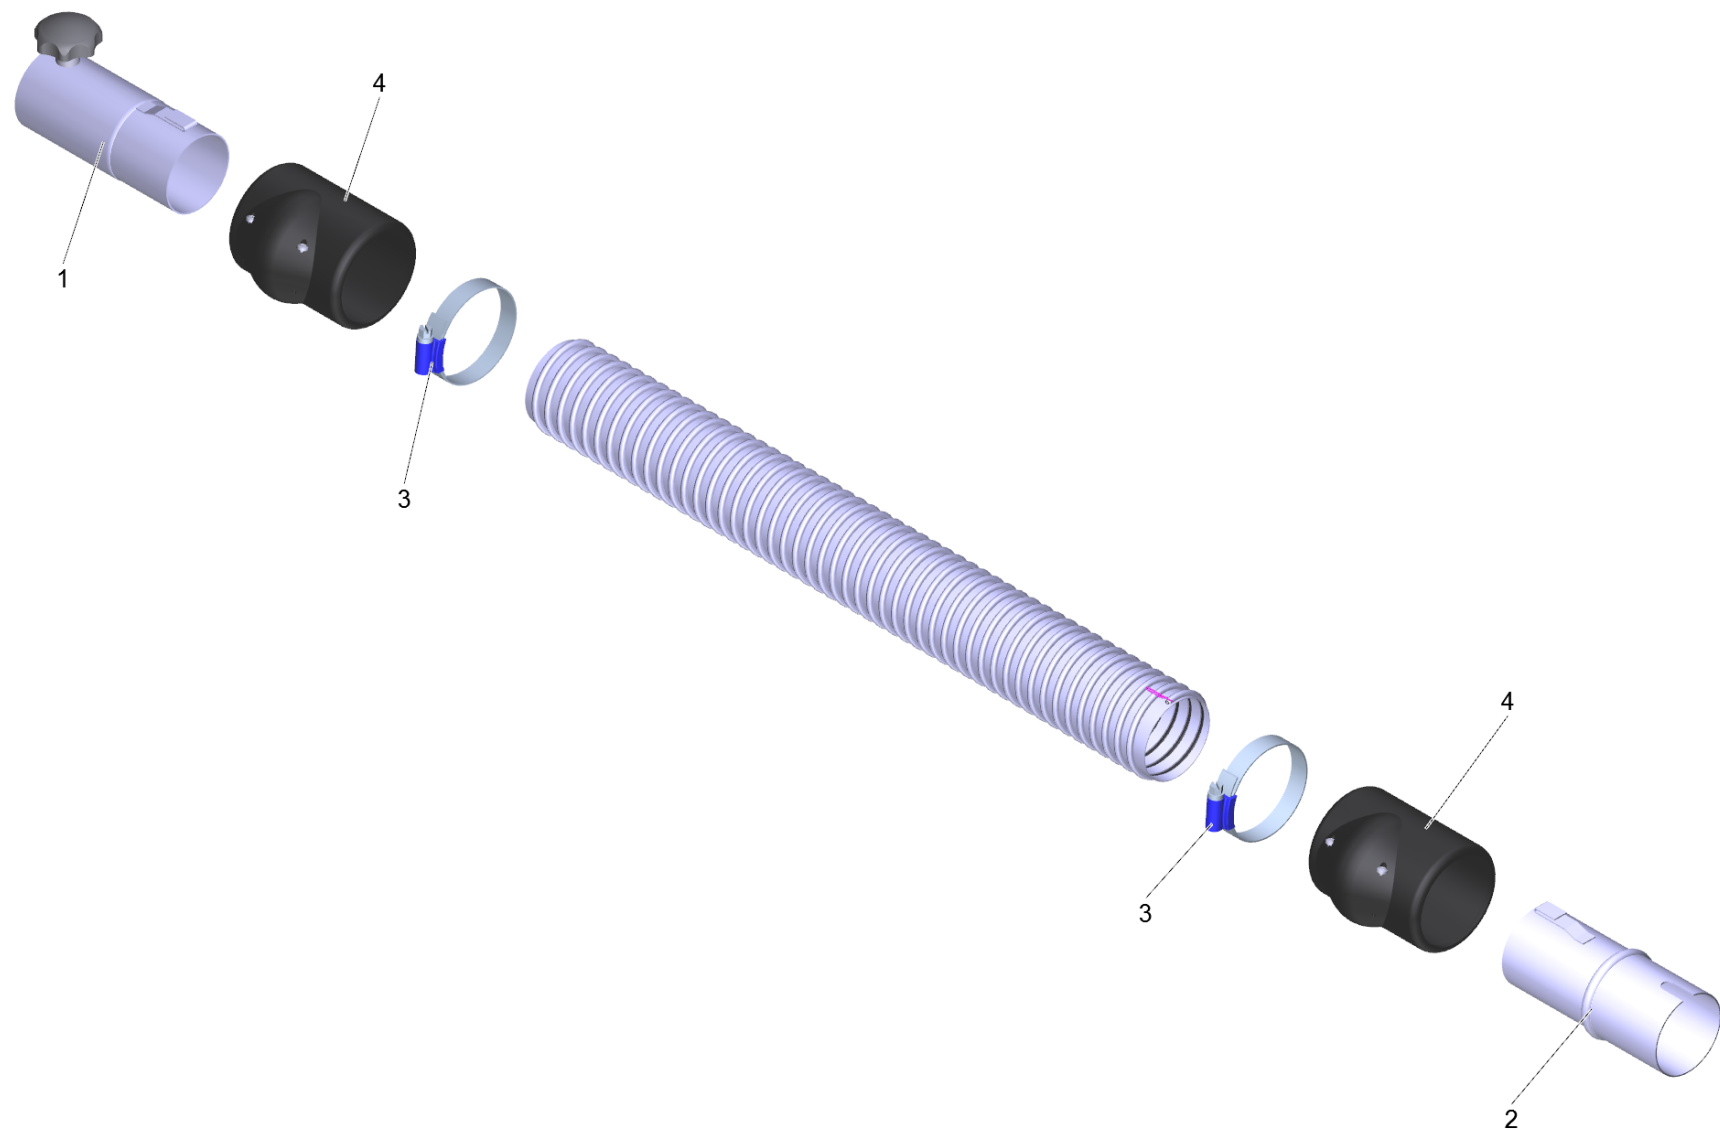

6 Extension hose ME-PU el. DN42 5m (6.907-319.0)

POS	Article no.	Description	Quantity	Unit
1	6.902-170.0	Accessories connection DN42	1.000	ST
2	6.902-172.0	Accessories connection rotatable DN42	1.000	ST
3	6.902-167.0	Hose clip 40-60 mm	2.000	ST
4	6.902-171.0	Hose collar DN42	2.000	ST
999	7.303-363.0	Sheet metal screw ST3,5X16,0-A2-20H-C-H	1.000	ST
999	6.303-555.0	Star grip M6	1.000	ST