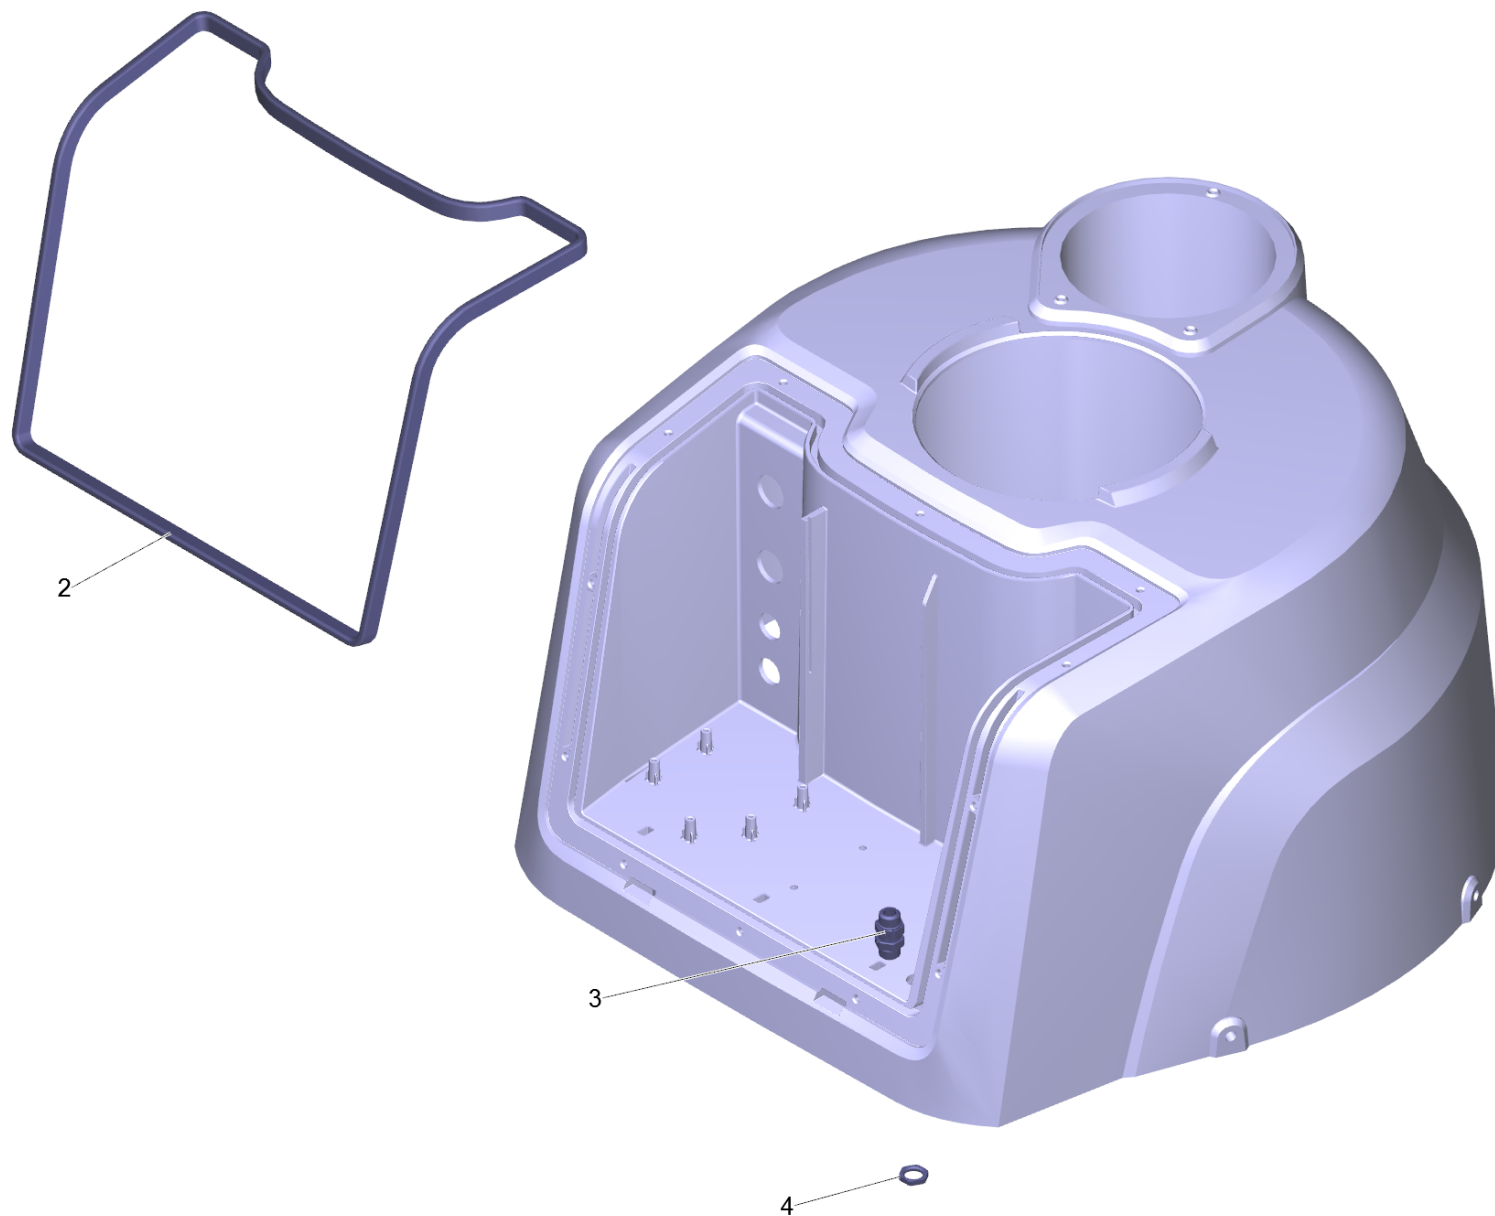

23 Set cover (2.889-093.0)

POS	Article no.	Description	Quantity	Unit
3	6.641-006.0	Cable gland M12x1,5	1.000	ST
4	6.648-445.0	Locknut M12x1,5 CuZn	1.000	ST
2	6.363-621.0	Seal control panel silicon	1.000	ST