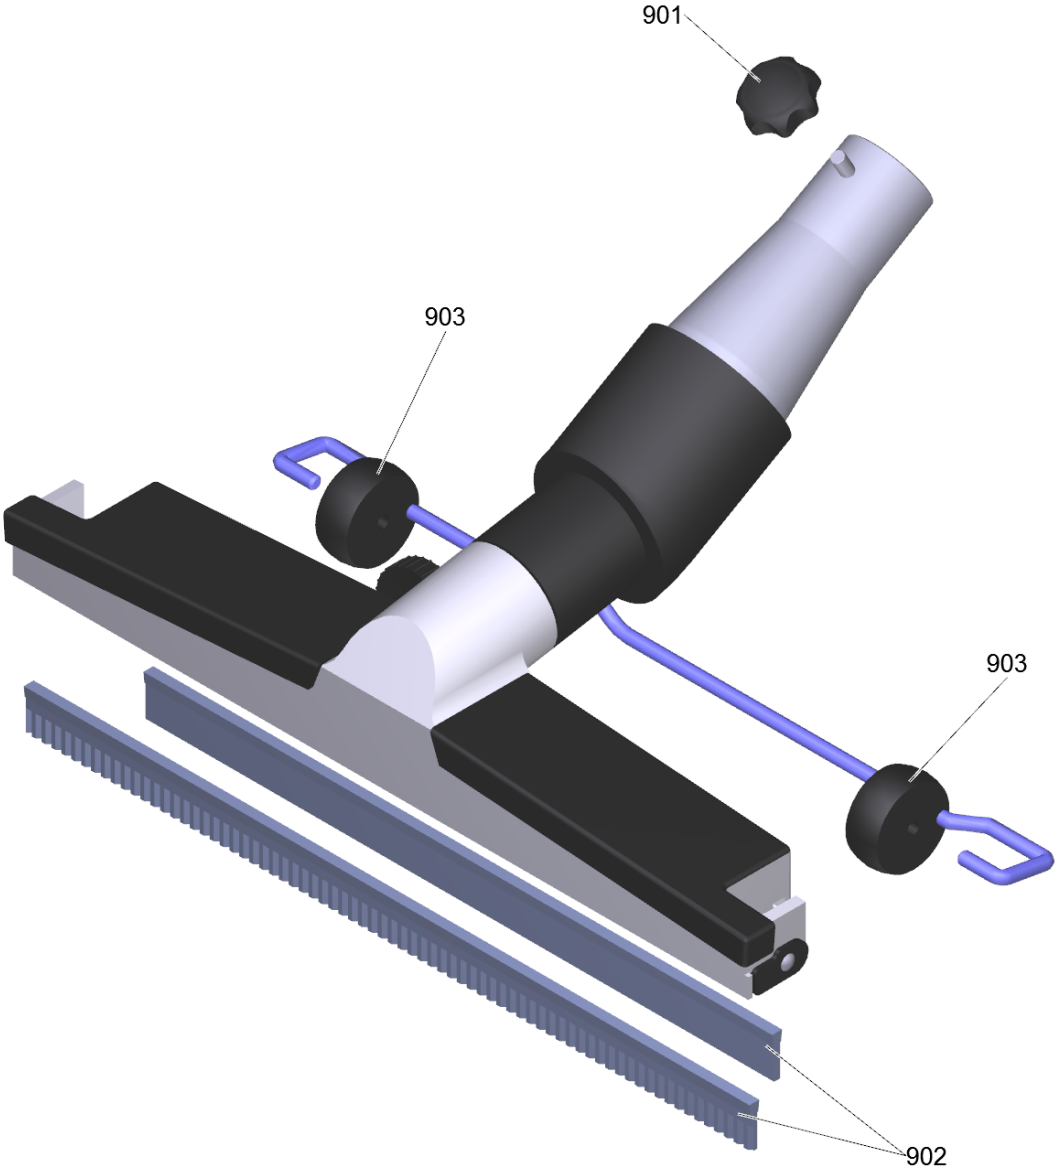

11 Multi-purpose nozzle 500mm DN52 (6.902-186.0)

POS	Article no.	Description	Quantity	Unit
902	6.903-067.0	Brush strip set	1.000	ST
903	9.980-747.0	Roller for floor nozzle 370mm/500mm	2.000	ST
901	6.303-554.0	Star grip M8	1.000	ST