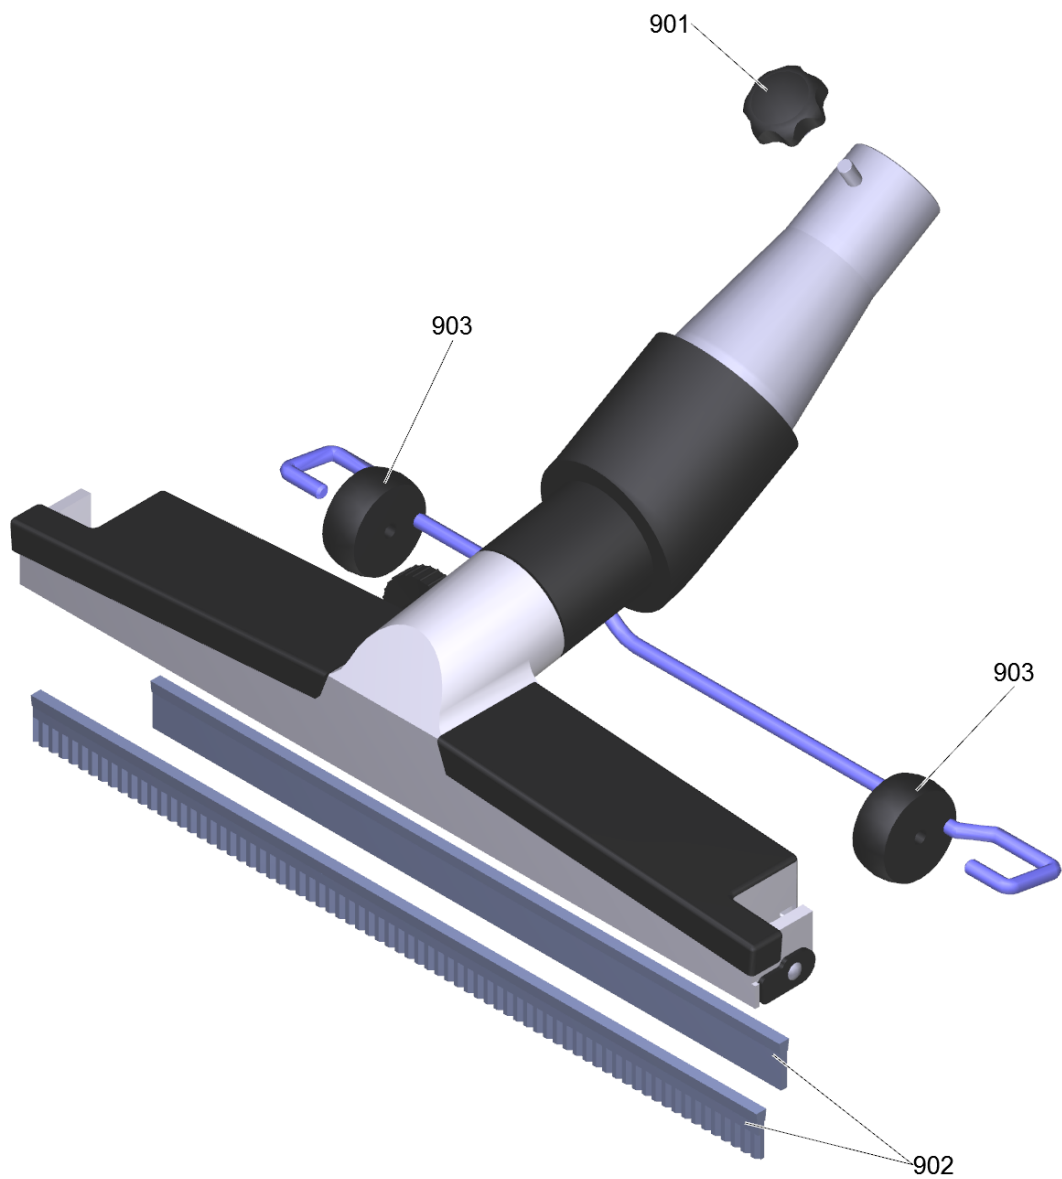

8 Multi-purpose nozzle 370mm DN42 (6.902-185.0)

POS	Article no.	Description	Quantity	Unit
902	6.902-215.0	Brush strips set 370mm	1.000	ST
903	9.980-747.0	Roller for floor nozzle 370mm/500mm	2.000	ST
901	6.303-555.0	Star grip M6	1.000	ST