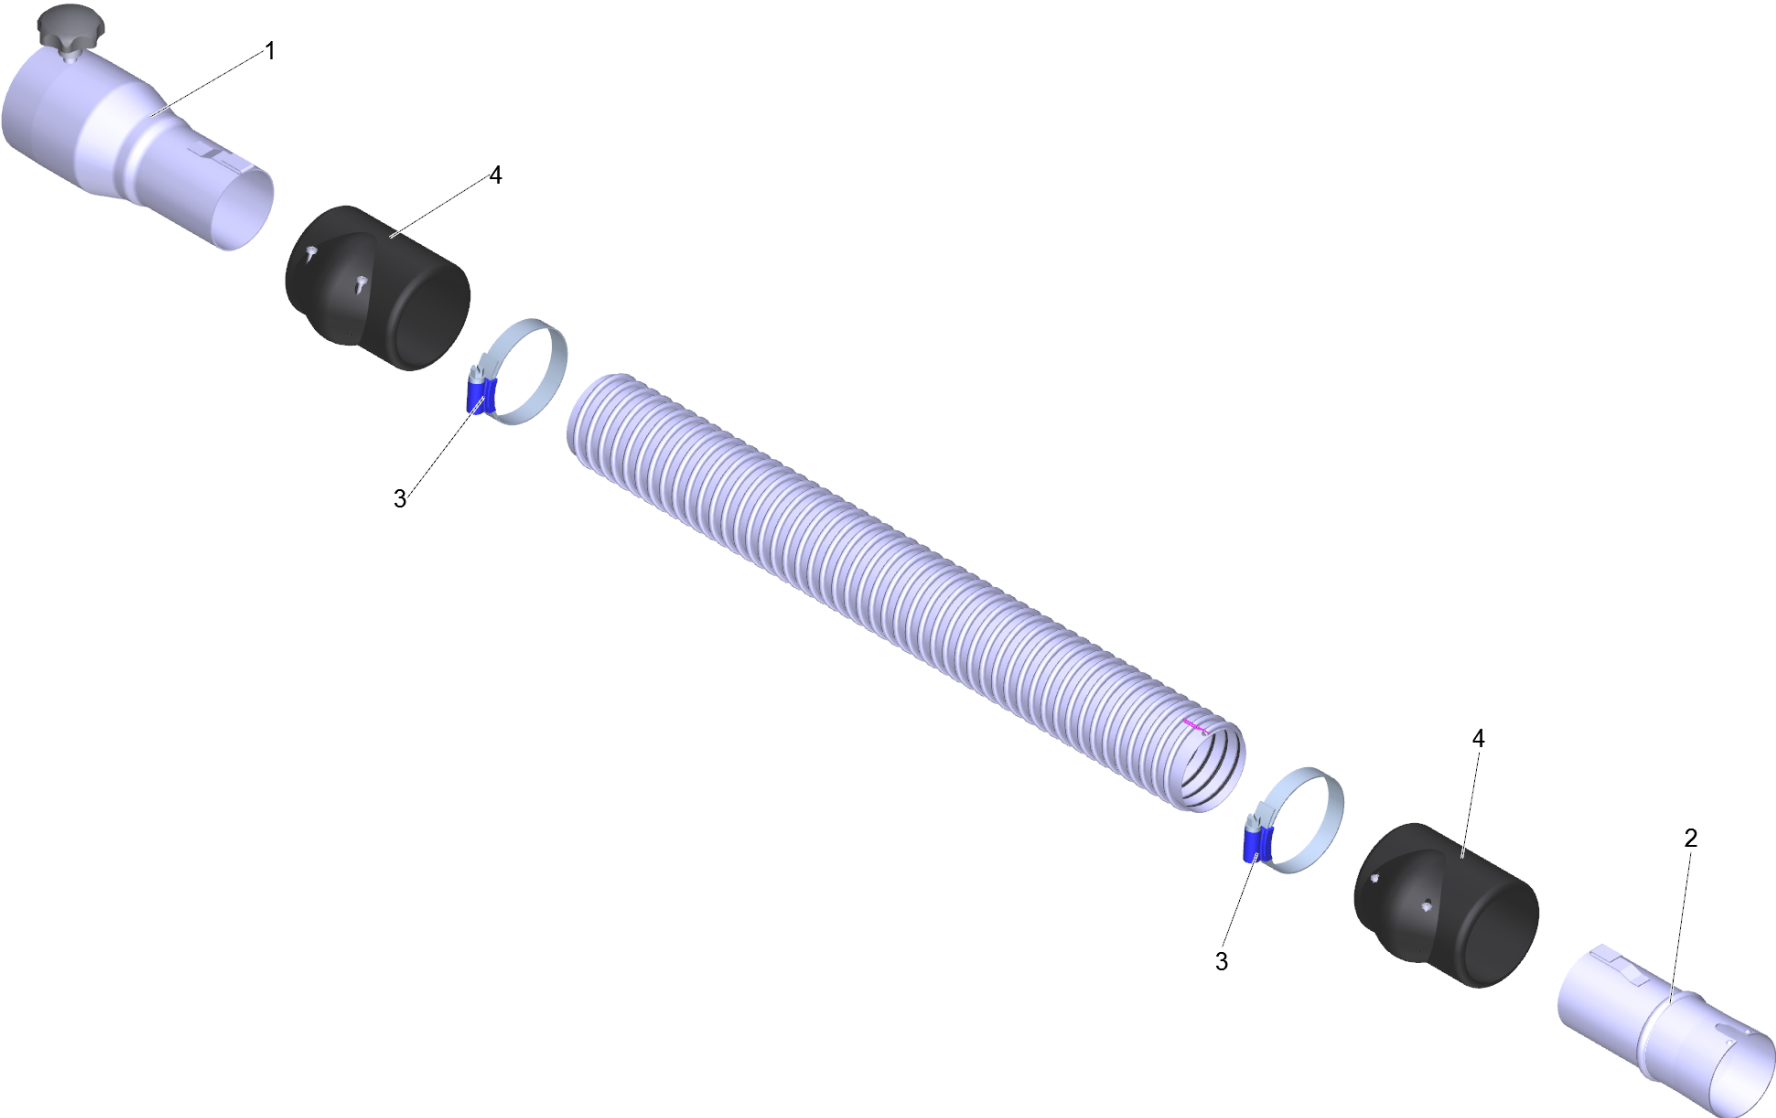

1 Suction hose PVC el. DN72 3m (6.907-296.0)

POS	Article no.	Description	Quantity	Unit
1	6.902-173.0	Accessories connection DN72	1.000	ST
2	6.902-175.0	Accessories connection rotatable DN72	1.000	ST
3	6.902-176.0	Hose clip 60-80 mm	2.000	ST
4	6.902-174.0	Hose collar DN72	2.000	ST
999	7.303-363.0	Sheet metal screw ST3,5X16,0-A2-20H-C-H	1.000	ST
999	6.303-554.0	Star grip M8	1.000	ST