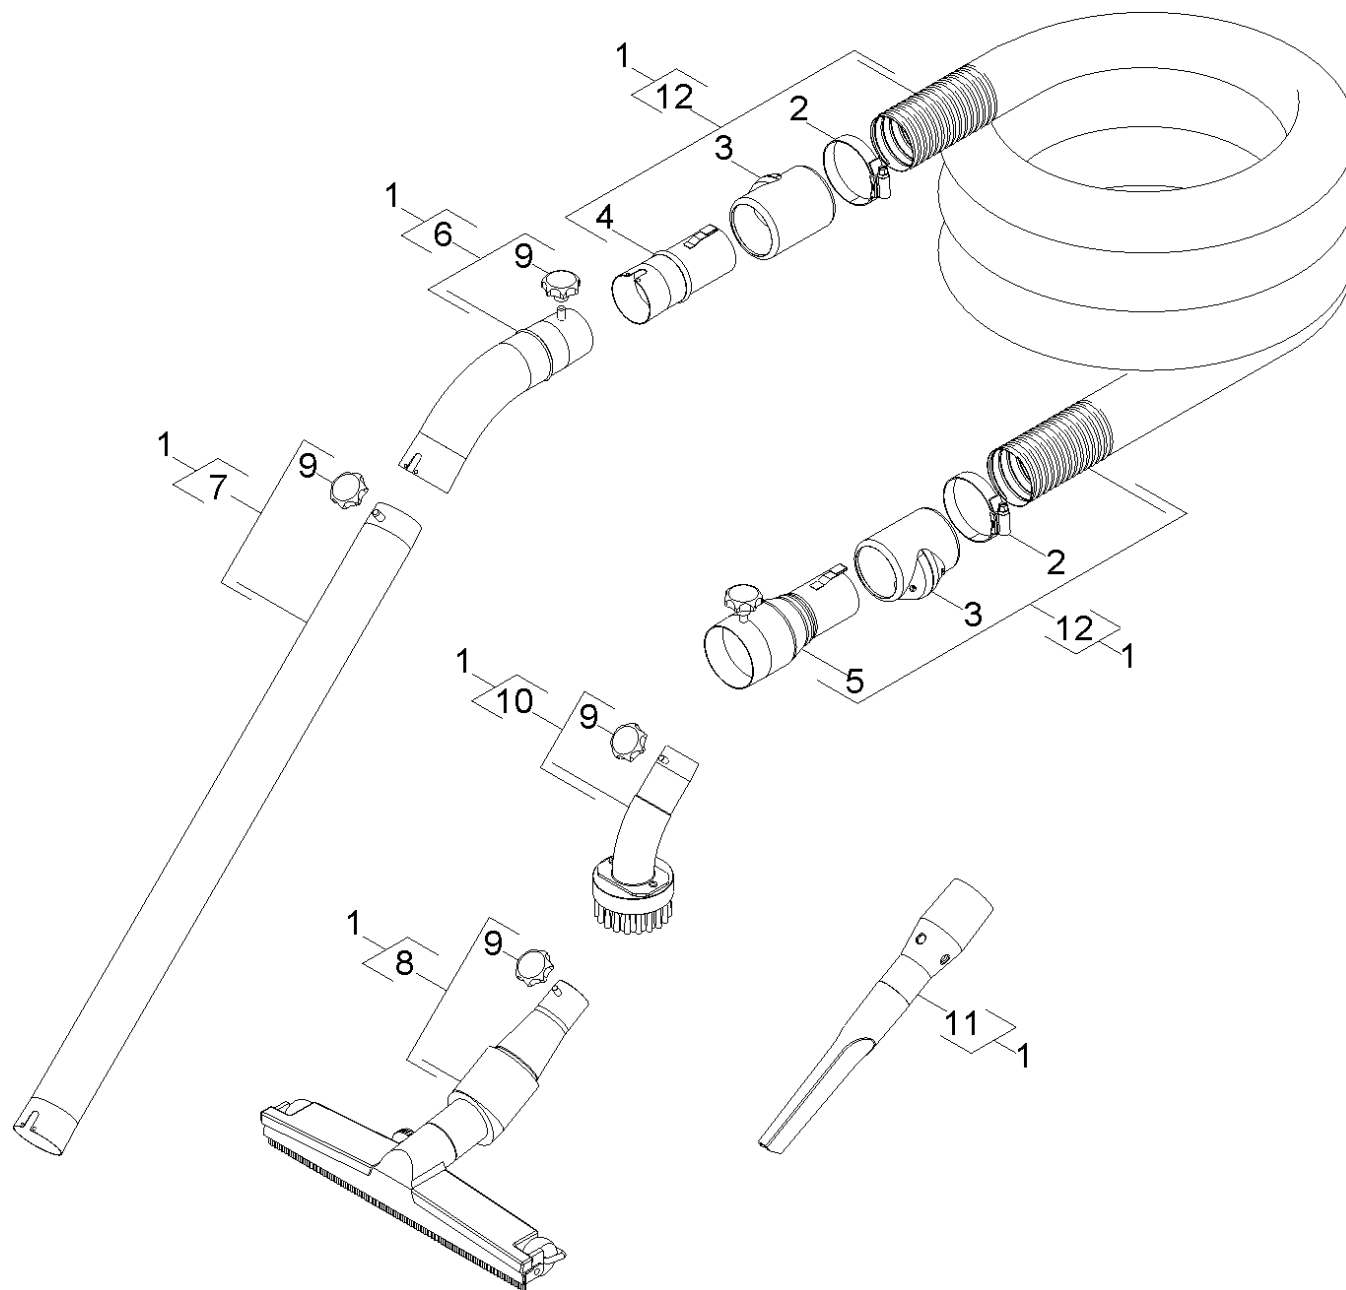

20 Suction set dry fine dust

POS	Article no.	Description	Quantity	Unit
4	6.902-172.0	Accessories connection rotatable DN42	1.000	ST
11	6.902-195.0	Crevice nozzle plastics long DN42	1.000	ST
6	6.902-202.0	Elbow coated el. DN42	1.000	ST
2	6.902-167.0	Hose clip 40-60 mm	1.000	ST
3	6.902-171.0	Hose collar DN42	2.000	ST
8	6.902-185.0	Multi-purpose nozzle 370mm DN42	1.000	ST
9	6.303-555.0	Star grip M6	1.000	ST
10	6.902-193.0	Suction brush round 45° DN42	1.000	ST
12	6.907-292.0	Suction hose PVC el. DN42 3m	1.000	ST
1	2.869-106.0	Suction set dry fine dust DN42	1.000	ST
7	6.902-182.0	Suction tube coated 750mm, el. DN42	1.000	ST
5	6.902-178.0	Vacuum cleaner connection DN72 auf DN42	1.000	ST