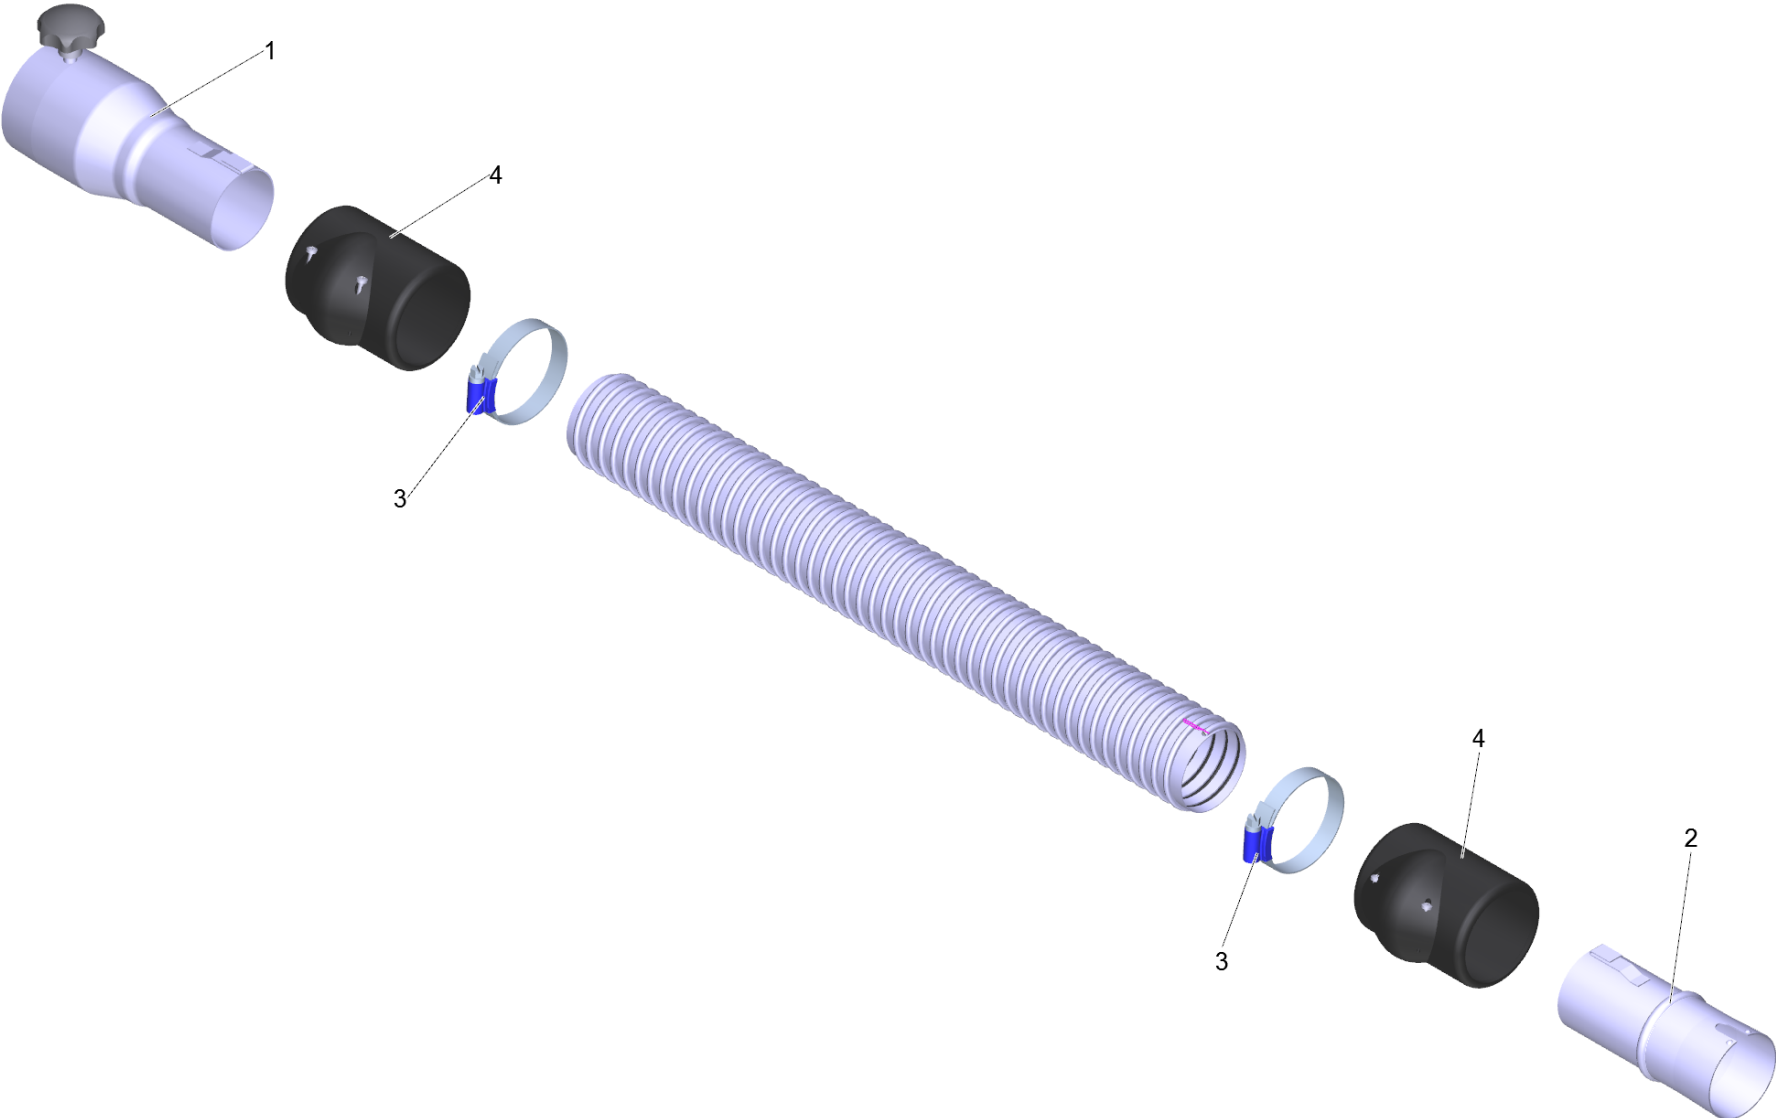

11 Surface nozzle aluminium 150mm DN52 (6.902-187.0)

POS	Article no.	Description	Quantity	Unit
999	6.303-554.0	Star grip M8	1.000	ST

12 Suction hose PU el. DN52 3m (6.907-300.0)

POS	Article no.	Description	Quantity	Unit
2	6.902-169.0	Accessories connection rotatable DN52	1.000	ST
3	6.902-167.0	Hose clip 40-60 mm	2.000	ST
4	6.902-166.0	Hose collar DN52	2.000	ST
999	7.303-363.0	Sheet metal screw ST3,5X16,0-A2-20H-C-H	1.000	ST
999	6.303-554.0	Star grip M8	1.000	ST
1	6.902-177.0	Vacuum cleaner connection DN72 auf DN52	1.000	ST