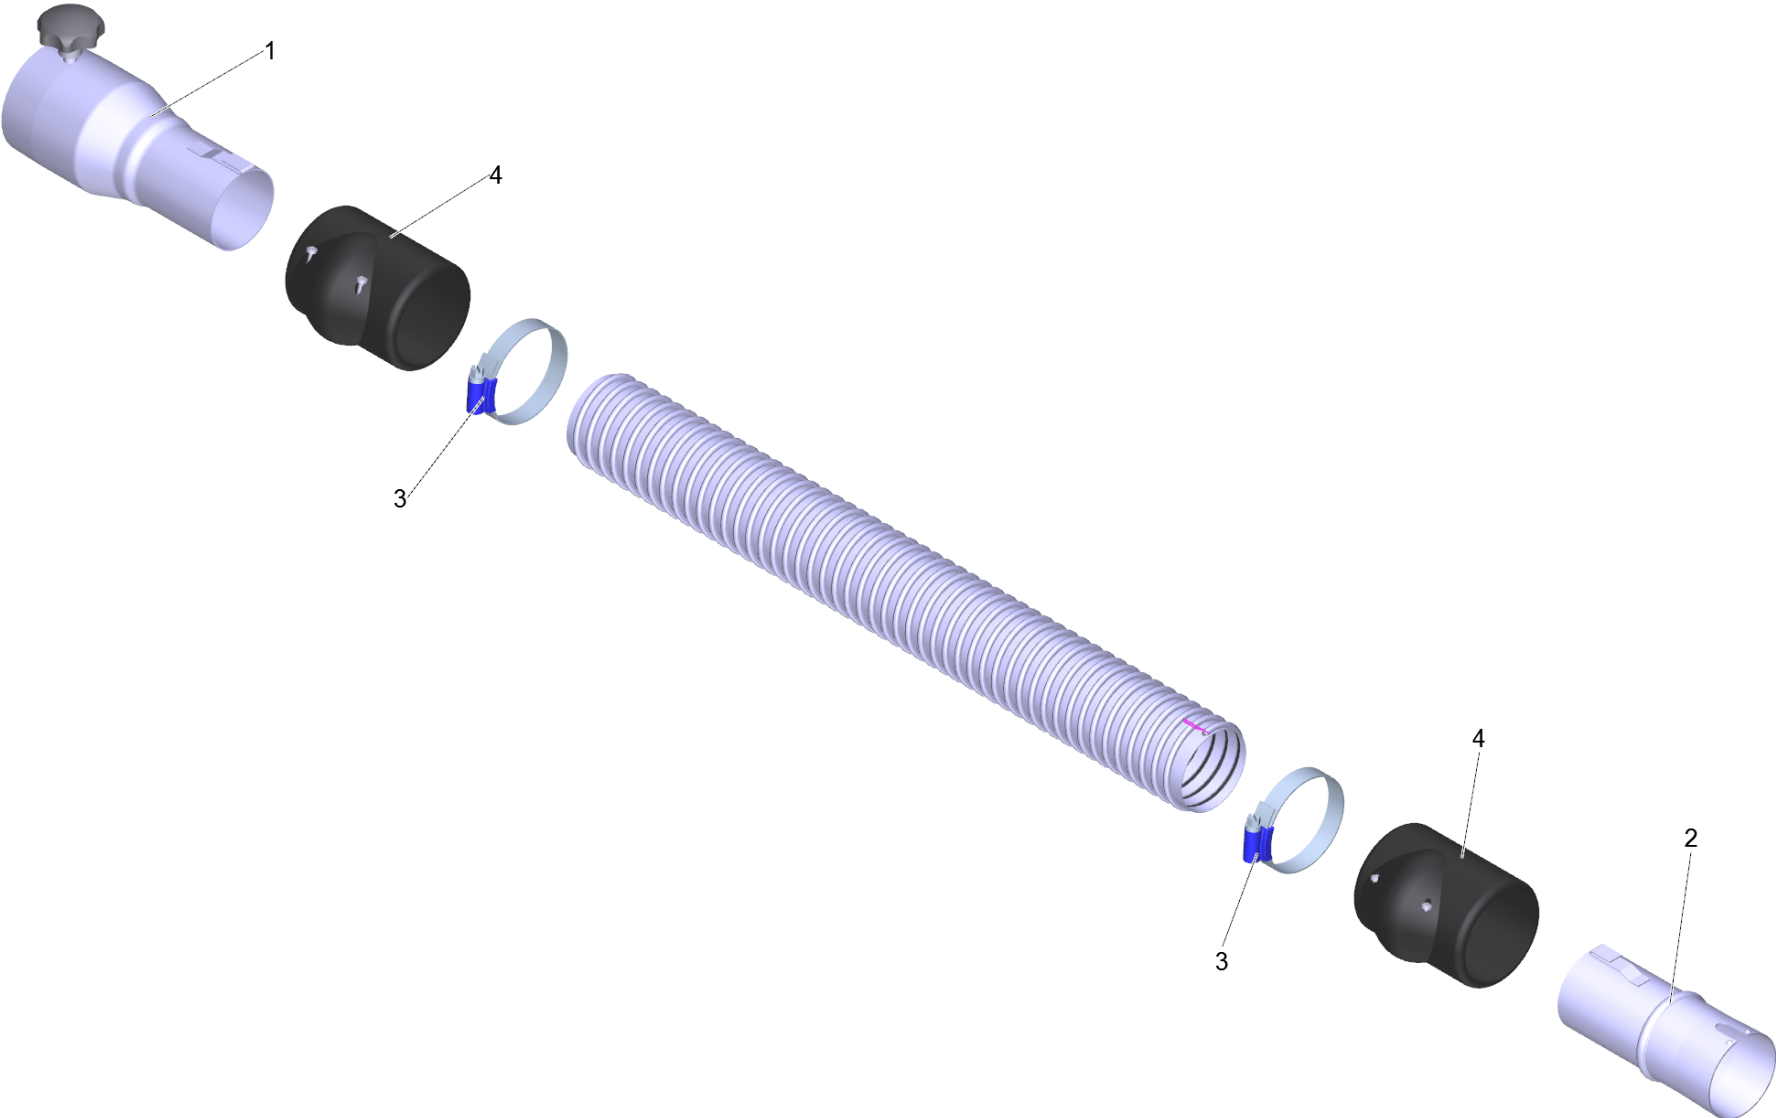

1 Suction hose PVC el. DN42 5m (6.907-293.0)

POS	Article no.	Description	Quantity	Unit
2	6.902-172.0	Accessories connection rotatable DN42	1.000	ST
3	6.902-167.0	Hose clip 40-60 mm	2.000	ST
4	6.902-171.0	Hose collar DN42	2.000	ST
999	7.303-363.0	Sheet metal screw ST3,5X16,0-A2-20H-C-H	1.000	ST
999	6.303-554.0	Star grip M8	1.000	ST
1	6.902-178.0	Vacuum cleaner connection DN72 auf DN42	1.000	ST