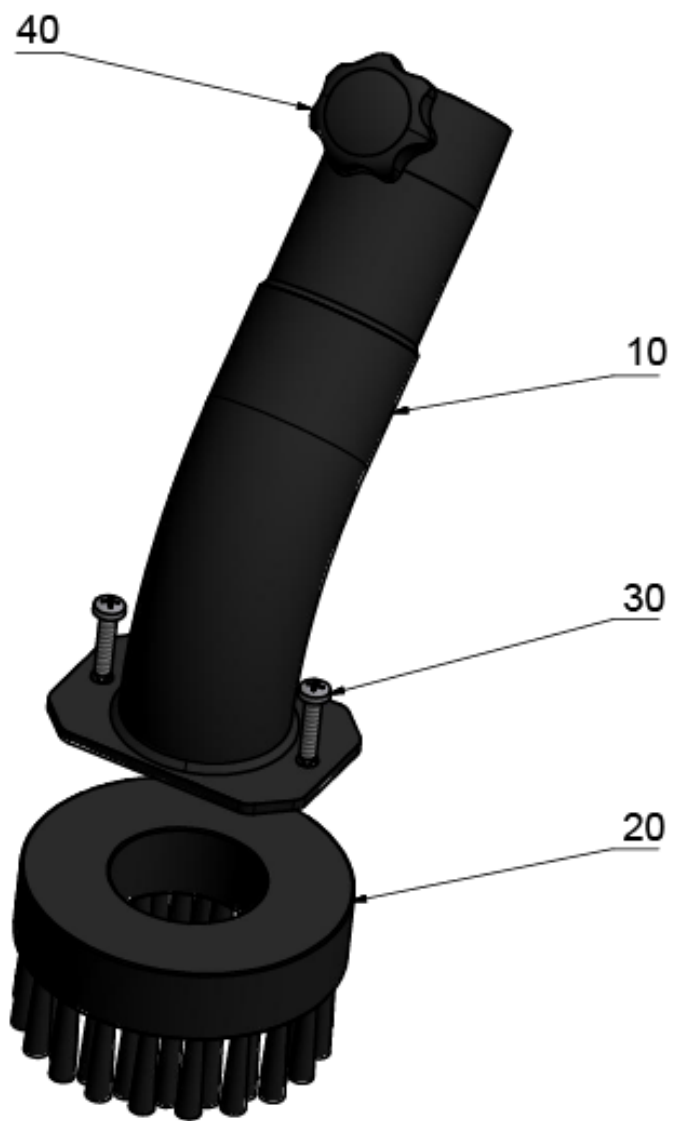

13 Suction brush round 45° DN52 (6.902-192.0)

POS	Article no.	Description	Quantity	Unit
10	9.976-381.0	Connecting piece with outside cone D50	1.000	ST
20	9.980-753.0	Disc brush for suction brush ø82mm	1.000	ST
30	9.974-177.0	Sheet metal screw 4,2x 22mm-vz DIN 7981	2.000	ST
40	6.303-555.0	Star grip M6	1.000	ST