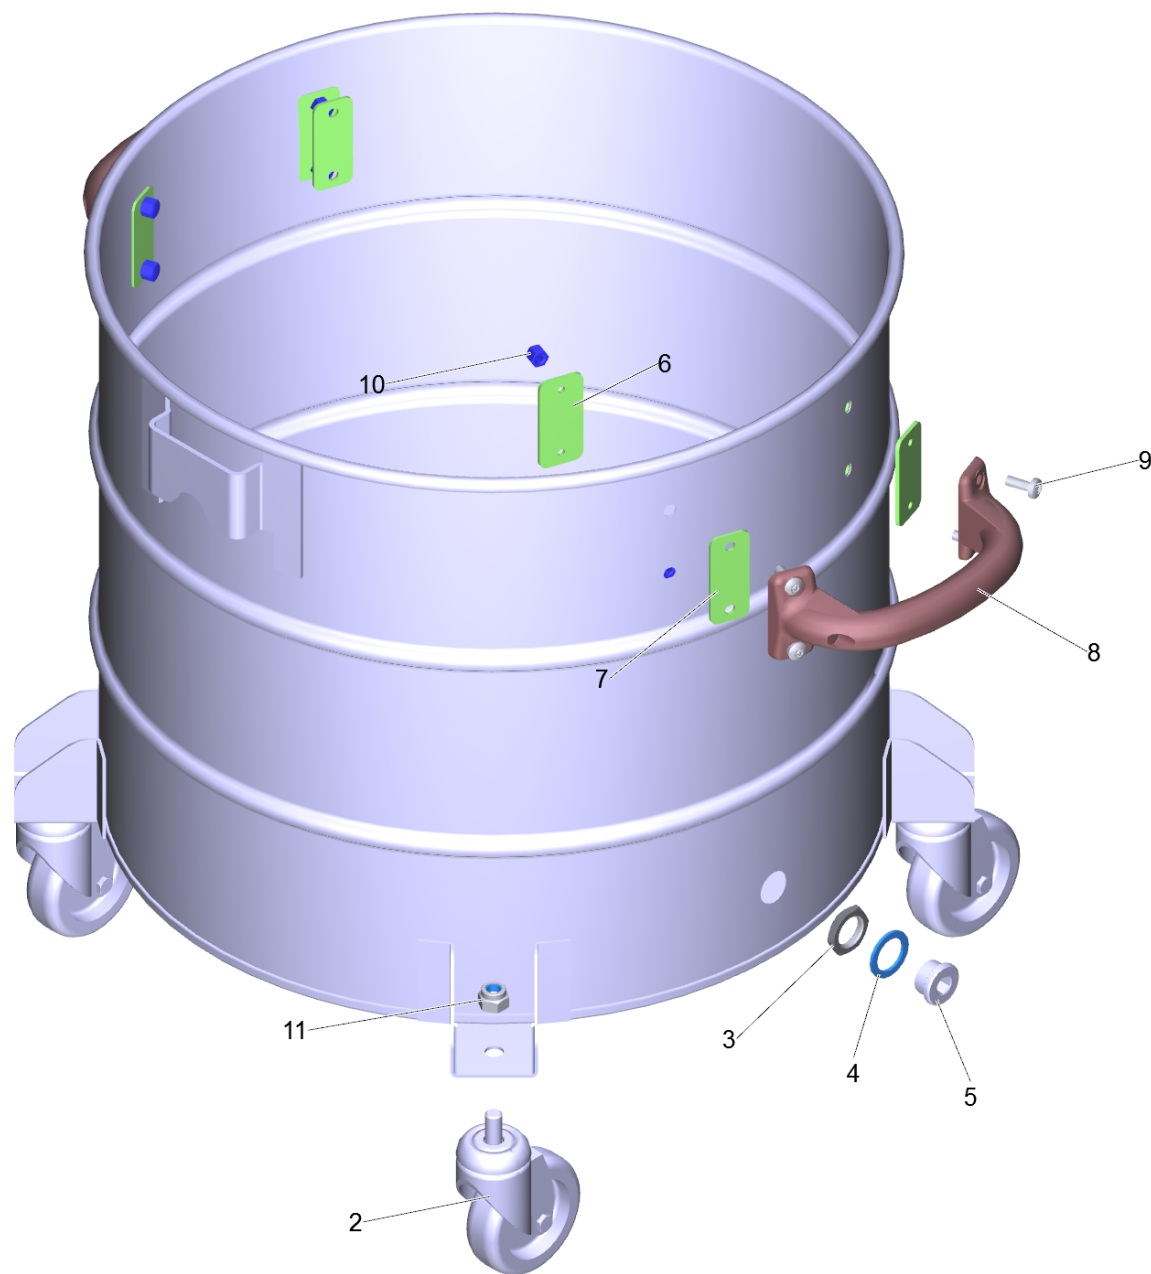

30 Tank

POS	Article no.	Description	Quantity	Unit
1	4.070-838.0	Tank complete replacement 100l	1.000	ST
36	5.107-309.0	Tie rod	1.000	ST
13	7.312-282.0	Washer 5 -A2 ISO 7093-1	8.000	ST