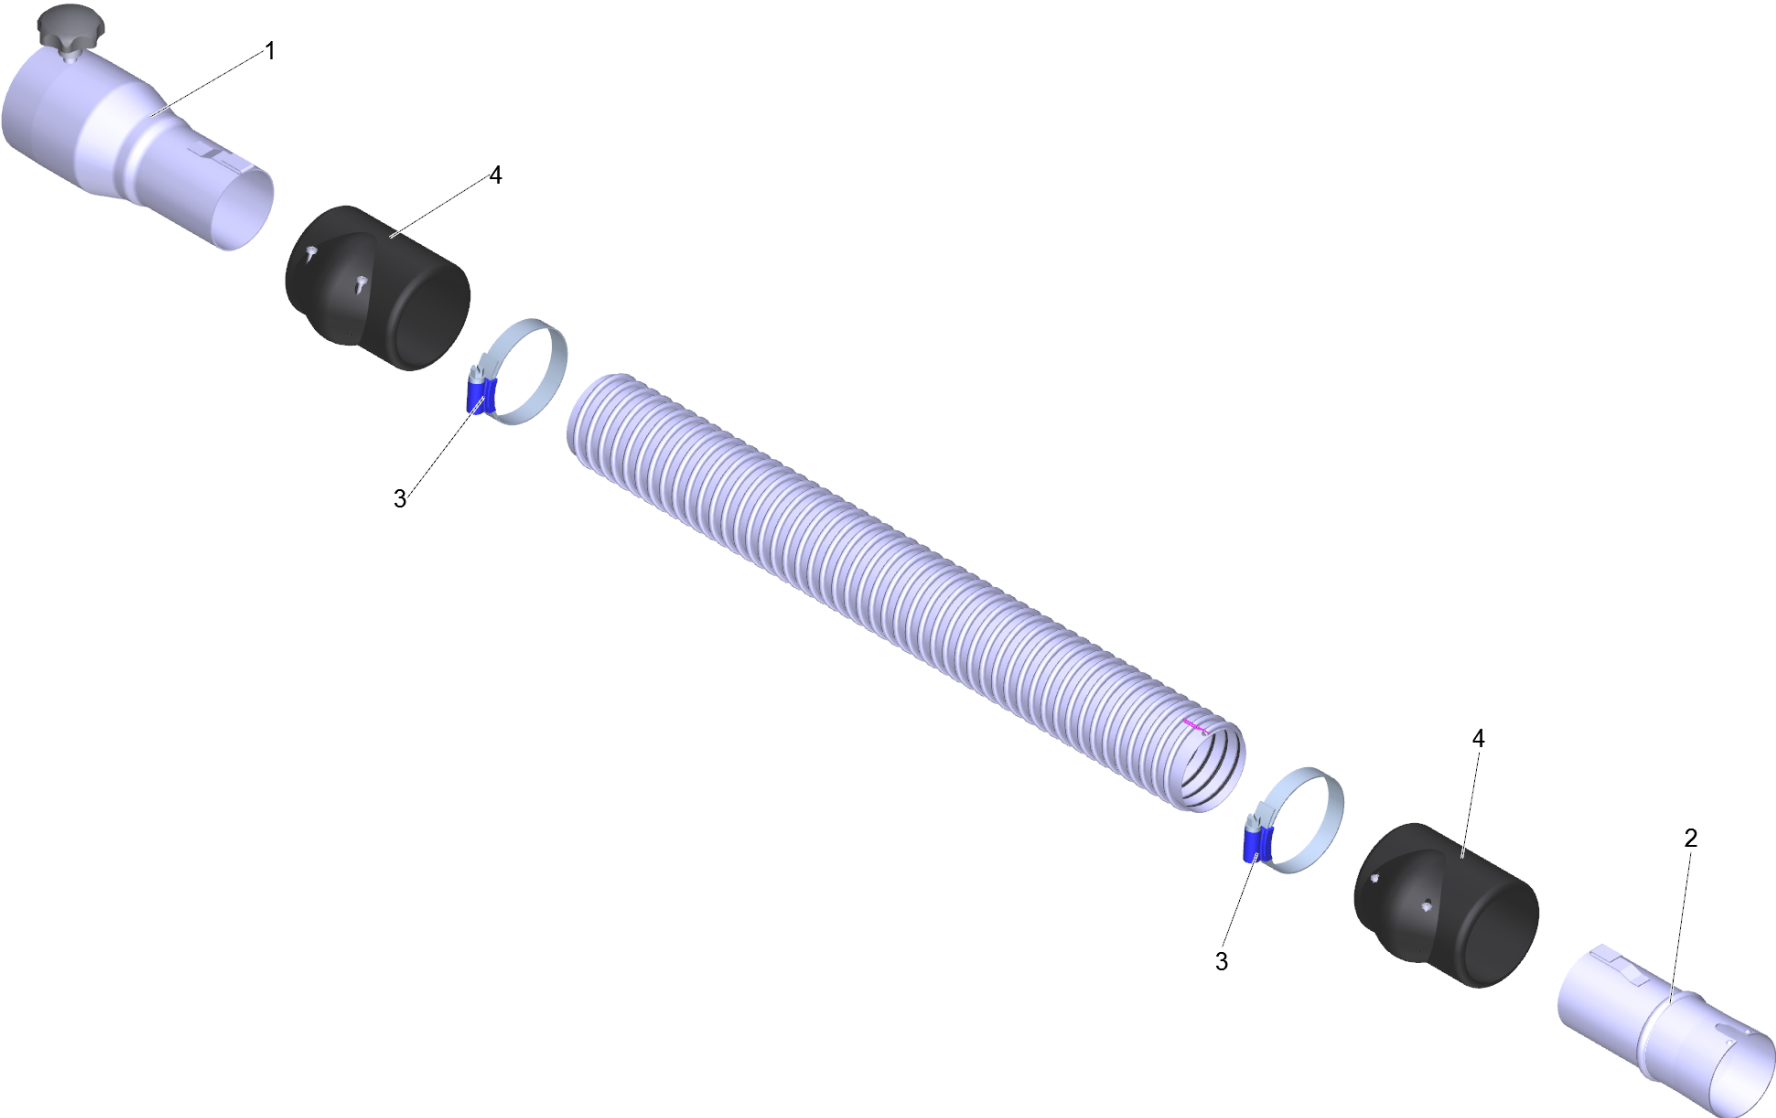

1 Suction hose PU el. DN72 3m (6.907-302.0)

POS	Article no.	Description	Quantity	Unit
1	6.902-173.0	Accessories connection DN72	1.000	ST
2	6.902-175.0	Accessories connection rotatable DN72	1.000	ST
3	6.902-176.0	Hose clip 60-80 mm	2.000	ST
4	6.902-174.0	Hose collar DN72	2.000	ST
999	7.303-363.0	Sheet metal screw ST3,5X16,0-A2-20H-C-H	1.000	ST
999	6.303-554.0	Star grip M8	1.000	ST