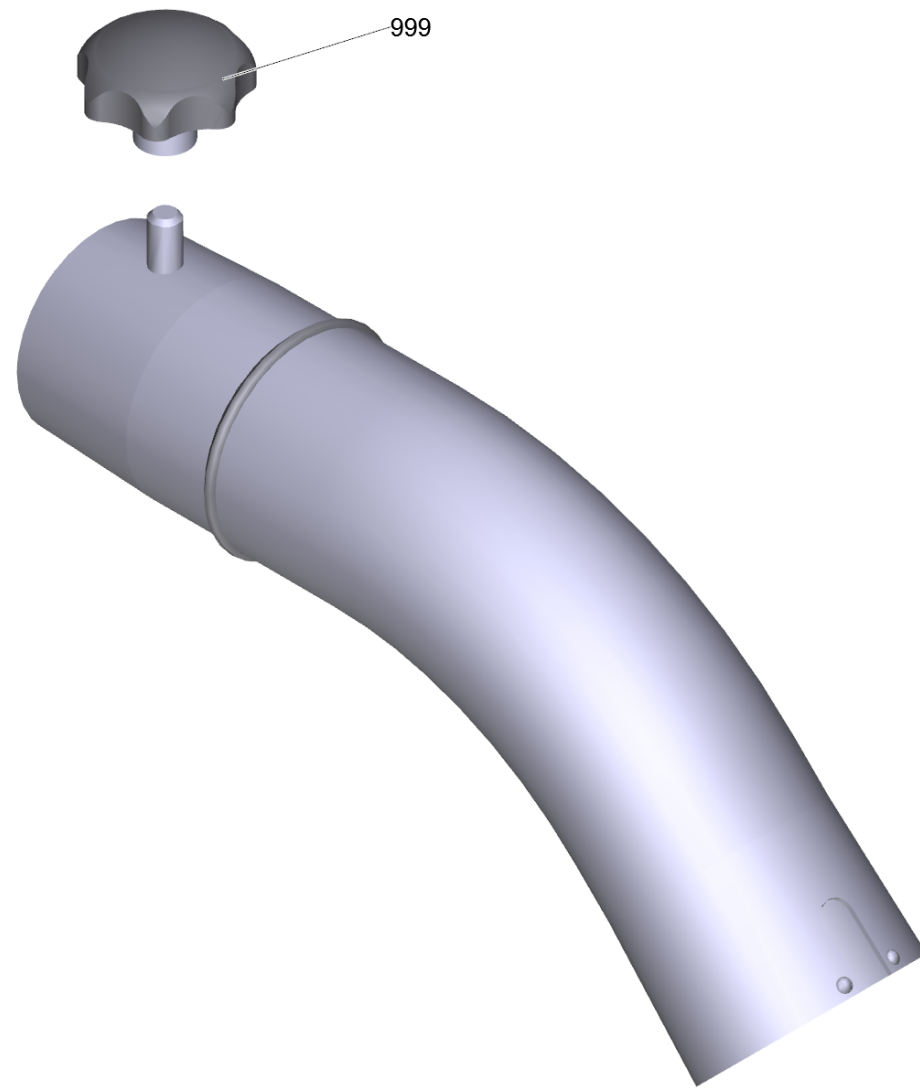

1 Suction hose PU el. DN52 3m (6.907-300.0)

POS	Article no.	Description	Quantity	Unit
2	6.902-169.0	Accessories connection rotatable DN52	1.000	ST
3	6.902-167.0	Hose clip 40-60 mm	2.000	ST
4	6.902-166.0	Hose collar DN52	2.000	ST
999	7.303-363.0	Sheet metal screw ST3,5X16,0-A2-20H-C-H	1.000	ST
999	6.303-554.0	Star grip M8	1.000	ST
1	6.902-177.0	Vacuum cleaner connection DN72 auf DN52	1.000	ST