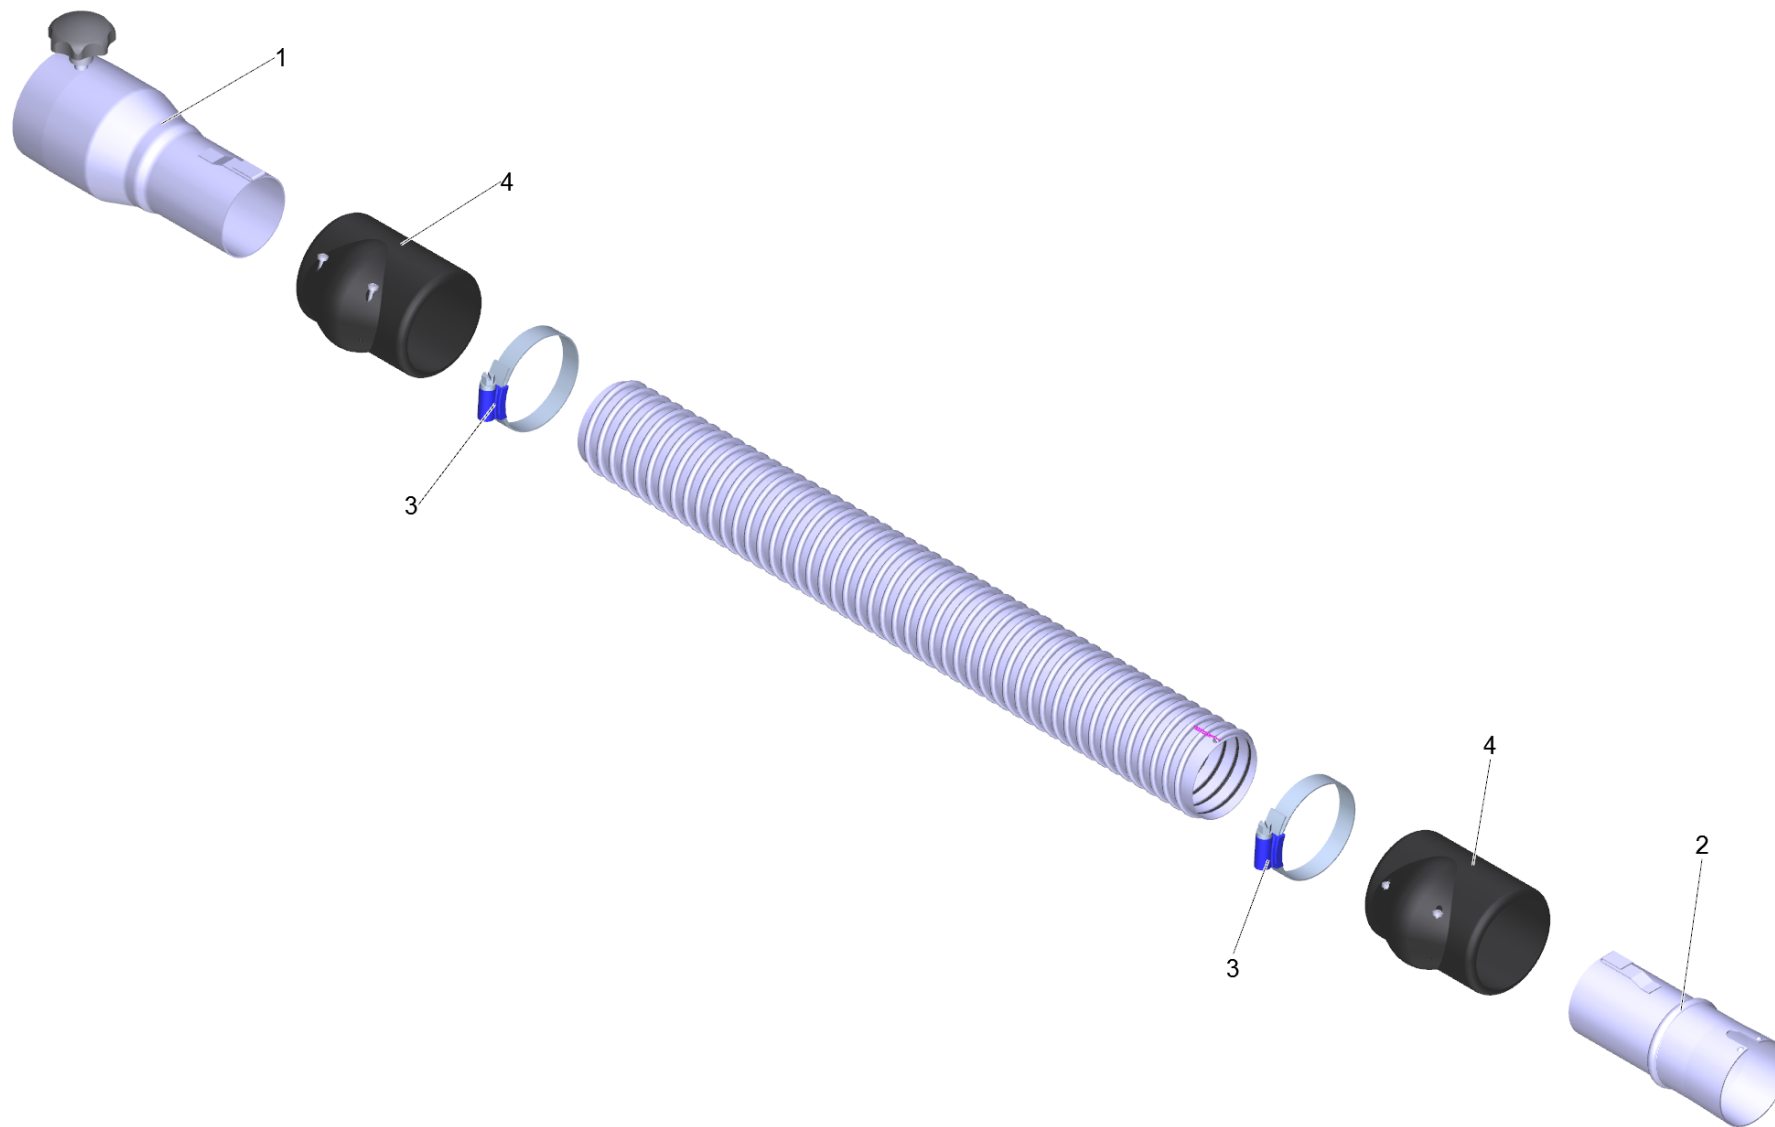

1 Suction hose ME-PU el. DN52 3m (6.907-306.0)

POS	Article no.	Description	Quantity	Unit
2	6.902-169.0	Accessories connection rotatable DN52	1.000	ST
3	6.902-167.0	Hose clip 40-60 mm	2.000	ST
4	6.902-166.0	Hose collar DN52	2.000	ST
999	7.303-363.0	Sheet metal screw ST3,5X16,0-A2-20H-C-H	1.000	ST
999	6.303-554.0	Star grip M8	1.000	ST
1	6.902-177.0	Vacuum cleaner connection DN72 auf DN52	1.000	ST