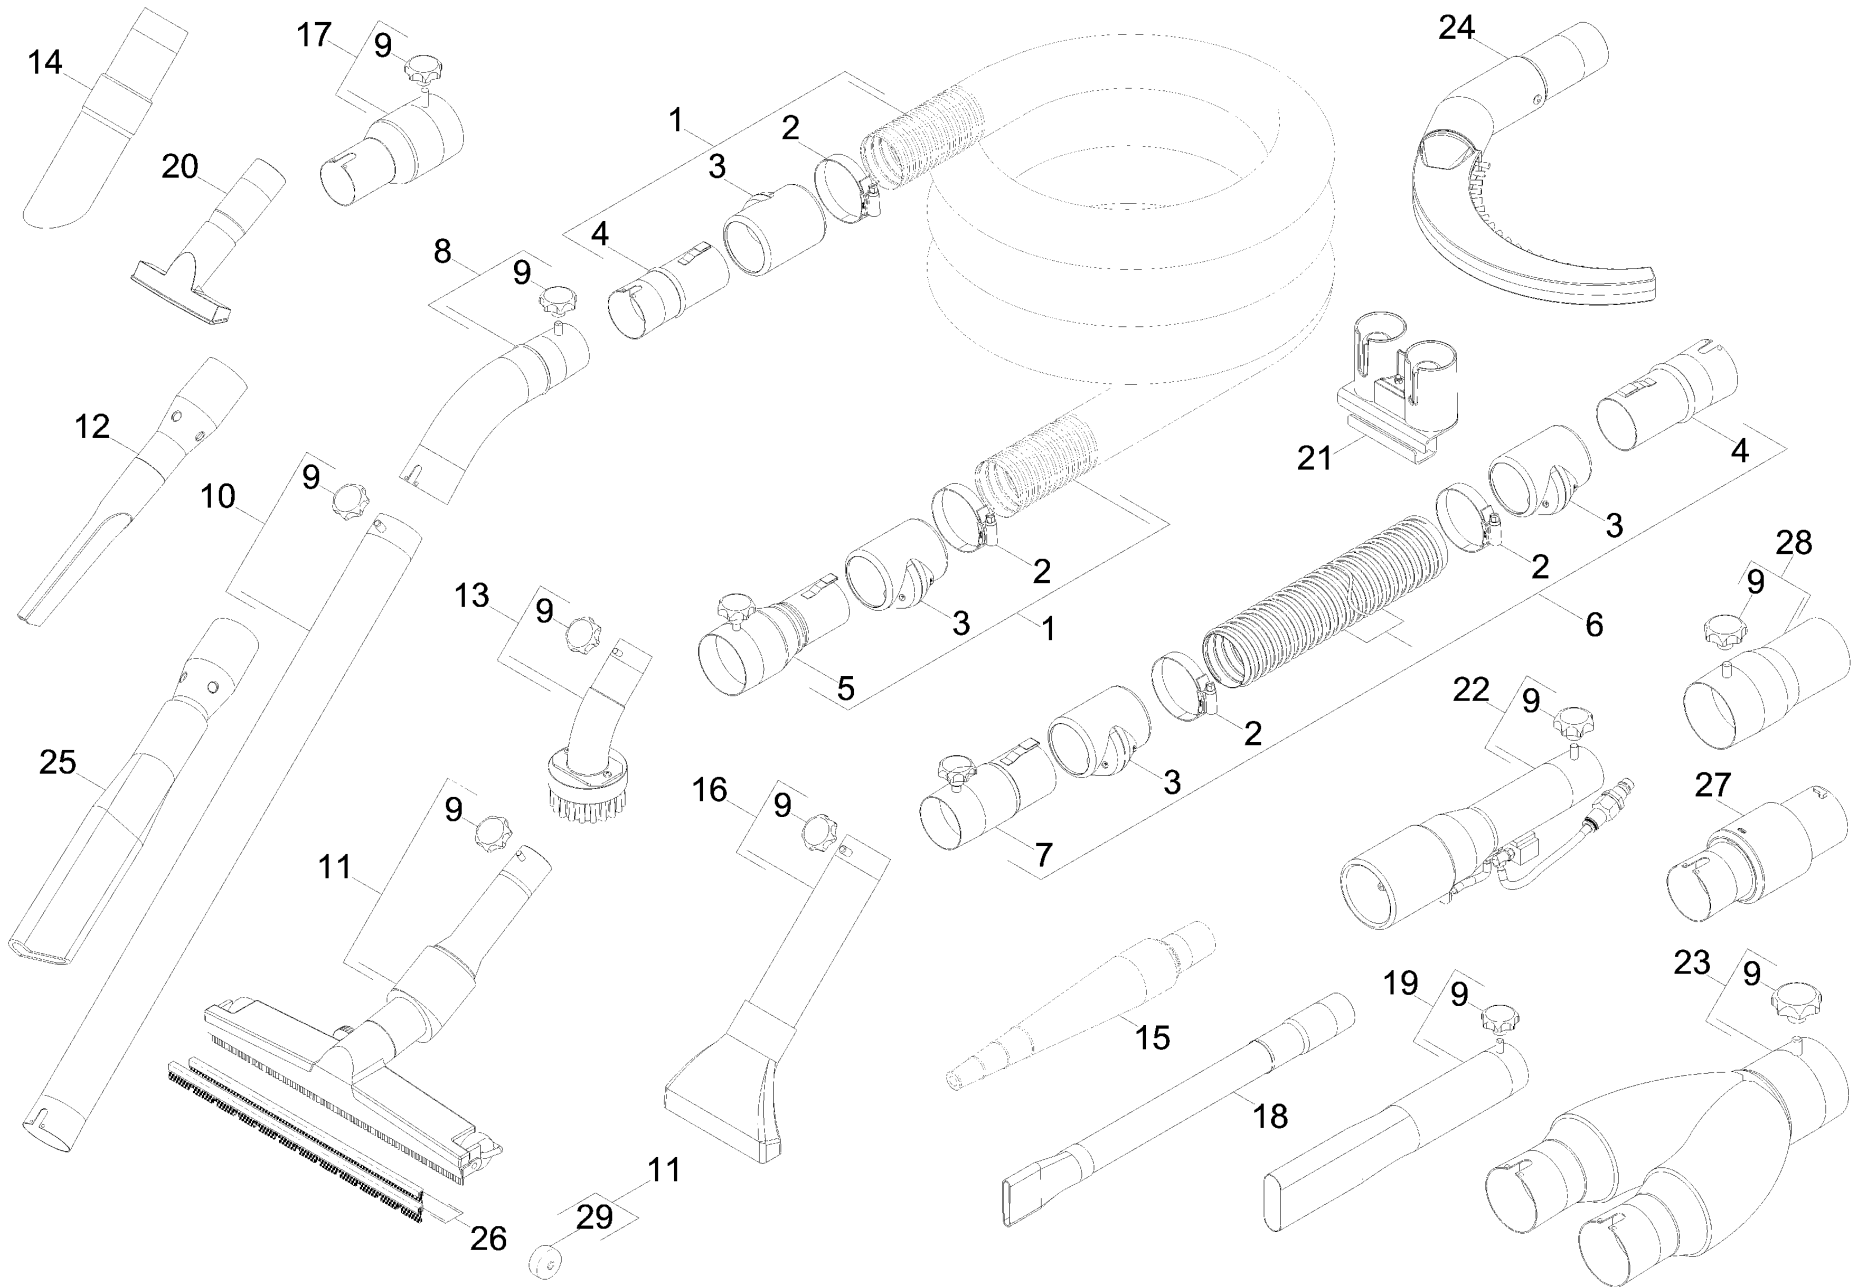

Spare parts list accessories industry va (5.971-681.0)

POS	Description	Quantity	Unit
10	Accessories	1.000	ST
50	Suction set dry coarse particles DN52	1.000	ST
20	Suction set dry fine dust	1.000	ST
30	Suction set liquids with solids	1.000	ST
40	Suction set solids little liquid	1.000	ST