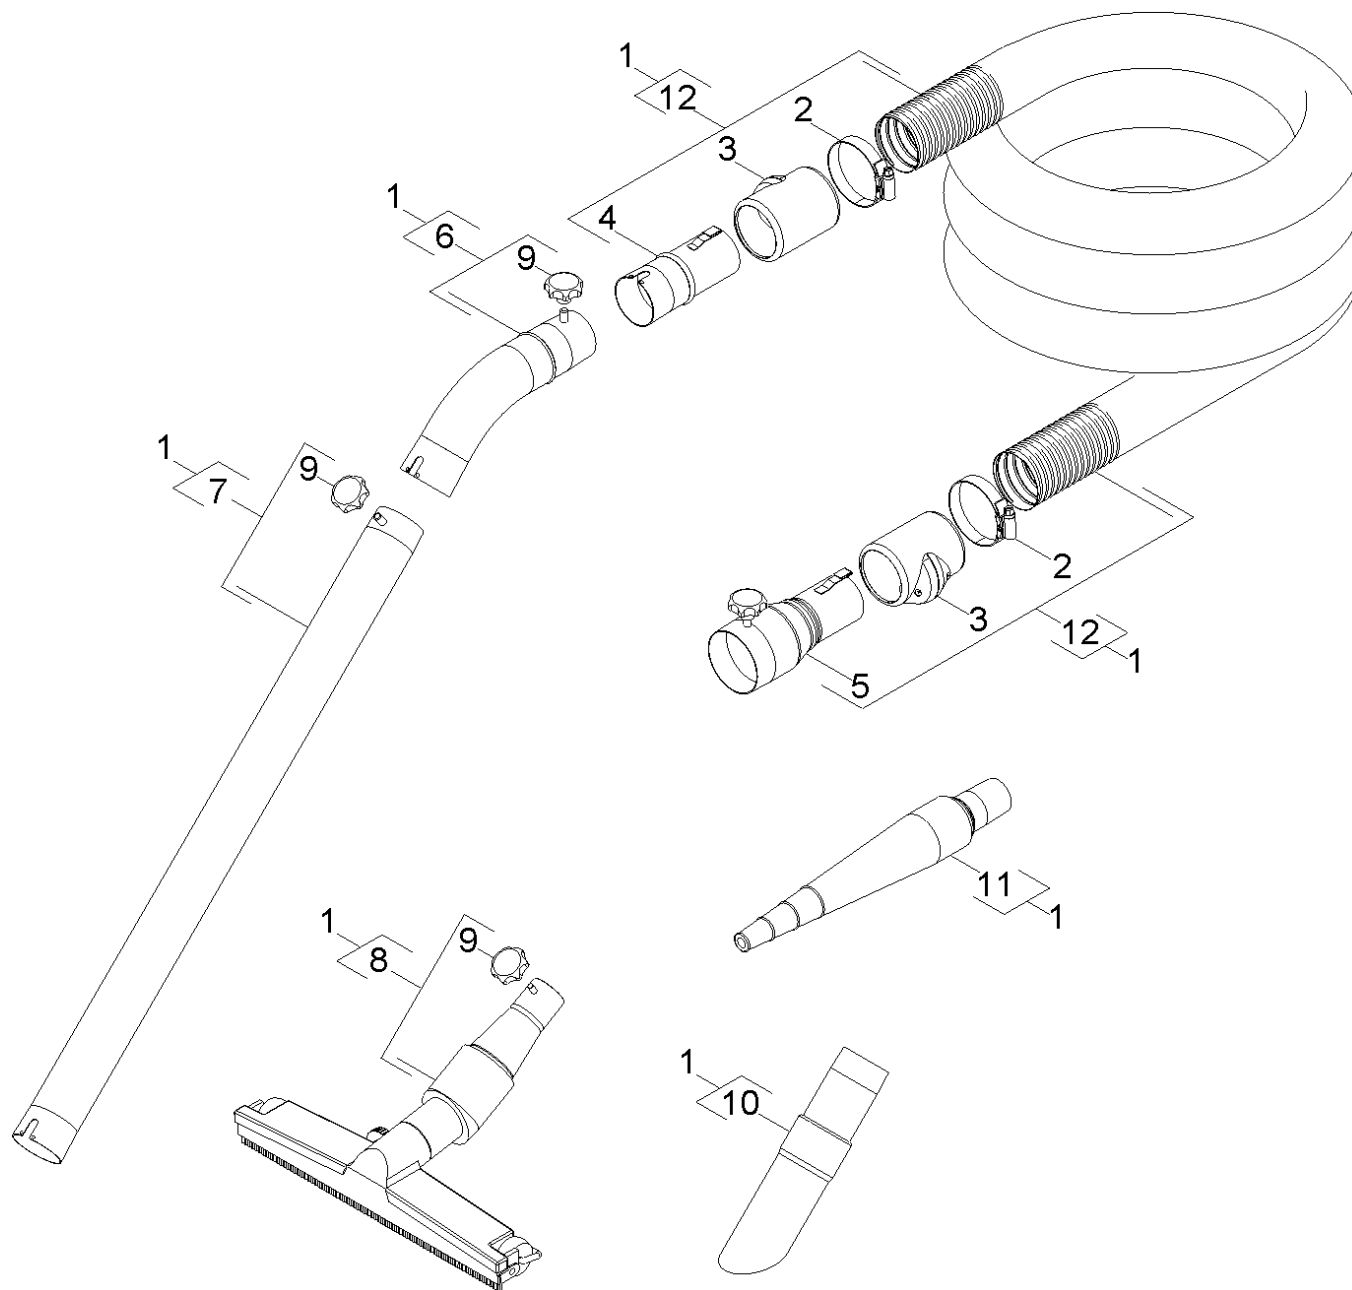

30 Suction set liquids with solids

POS	Article no.	Description	Quantity	Unit
4	6.902-172.0	Accessories connection rotatable DN42	1.000	ST
6	6.902-202.0	Elbow coated el. DN42	1.000	ST
2	6.902-167.0	Hose clip 40-60 mm	1.000	ST
3	6.902-171.0	Hose collar DN42	2.000	ST
8	6.902-185.0	Multi-purpose nozzle 370mm DN42	1.000	ST
10	6.902-197.0	Nozzle elastic plastics DN42	1.000	ST
9	6.303-555.0	Star grip M6	1.000	ST
12	6.907-304.0	Suction hose ME-PU el. DN42 3m	1.000	ST
11	6.902-200.0	Suction nozzle rubber round DN42	1.000	ST
1	2.869-107.0	Suction set liquids with solids	1.000	ST
7	6.902-182.0	Suction tube coated 750mm, el. DN42	1.000	ST
5	6.902-178.0	Vacuum cleaner connection DN72 auf DN42	1.000	ST