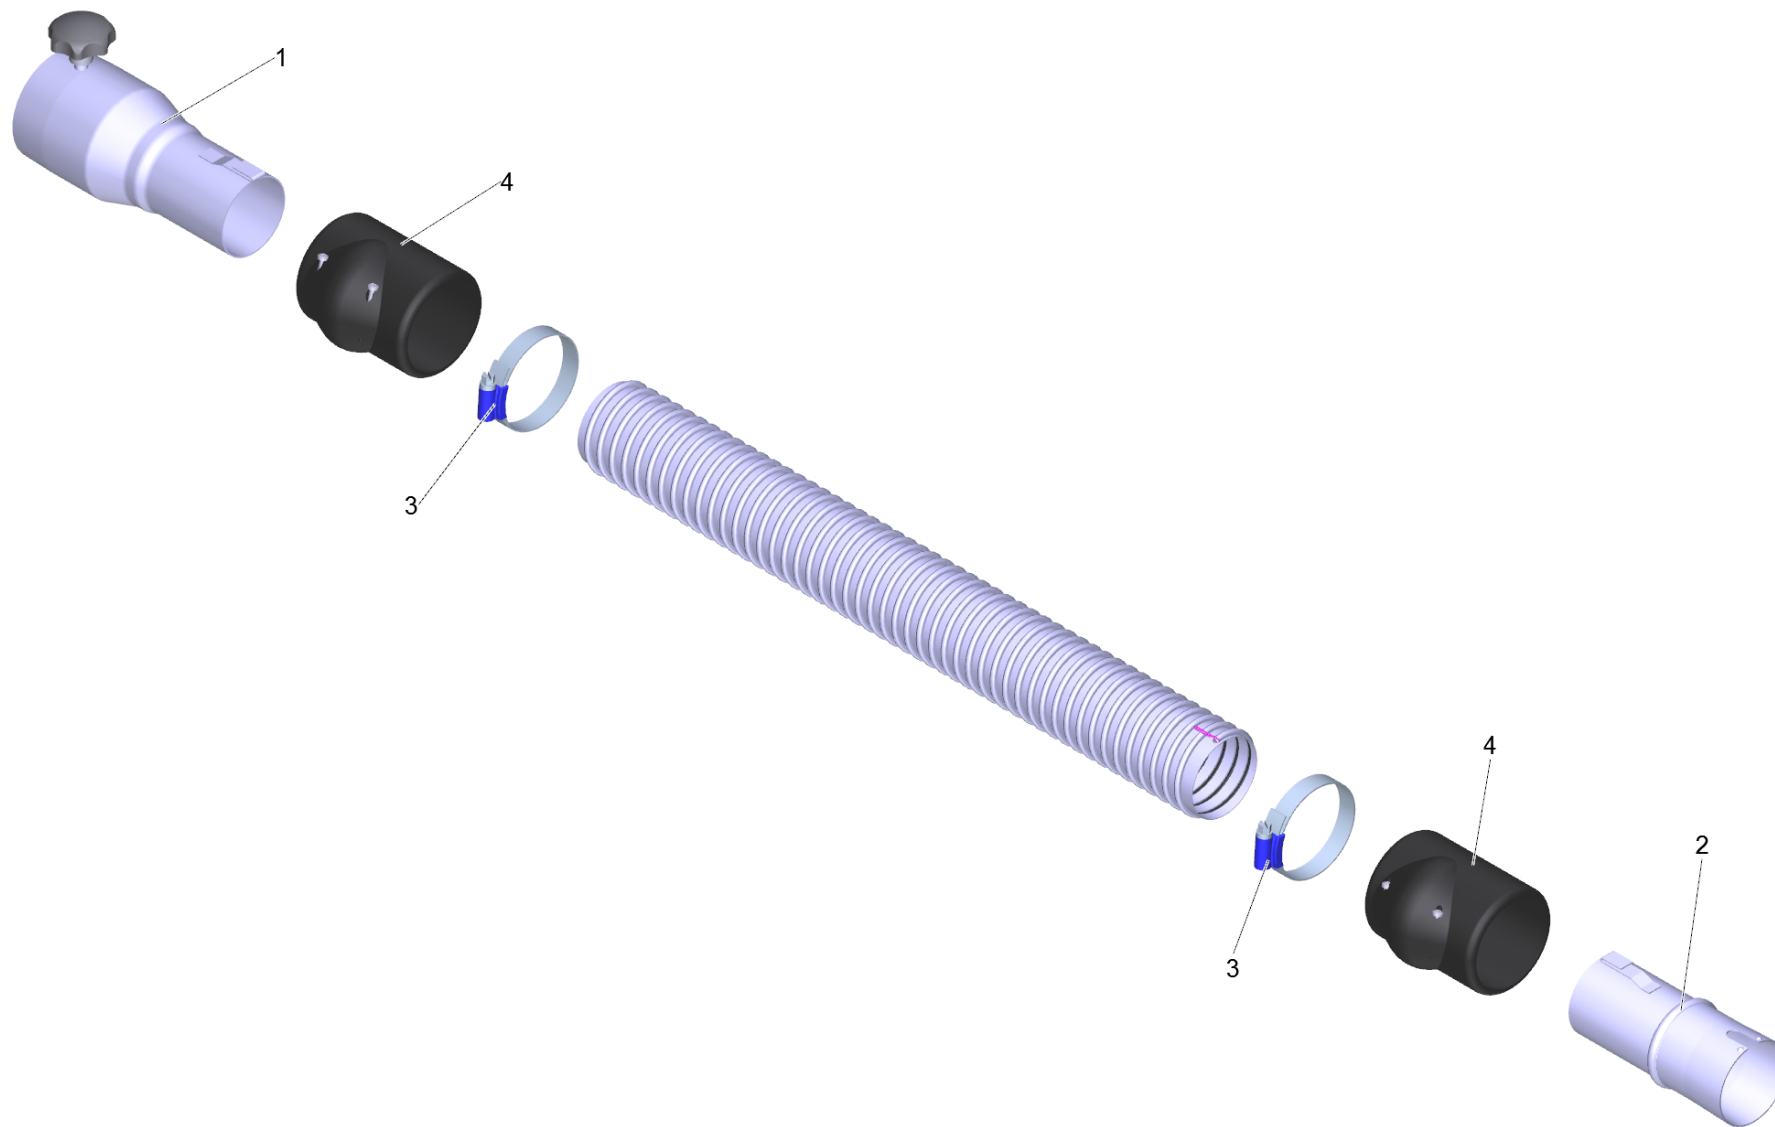

1 Suction hose PVC el. DN42 5m (6.907-293.0)

POS	Article no.	Description	Quantity	Unit
2	6.902-172.0	Accessories connection rotatable DN42	1.000	ST
3	6.902-167.0	Hose clip 40-60 mm	2.000	ST
4	6.902-171.0	Hose collar DN42	2.000	ST
999	7.303-363.0	Sheet metal screw ST3,5X16,0-A2-20H-C-H	1.000	ST
999	6.303-554.0	Star grip M8	1.000	ST
1	6.902-178.0	Vacuum cleaner connection DN72 auf DN42	1.000	ST