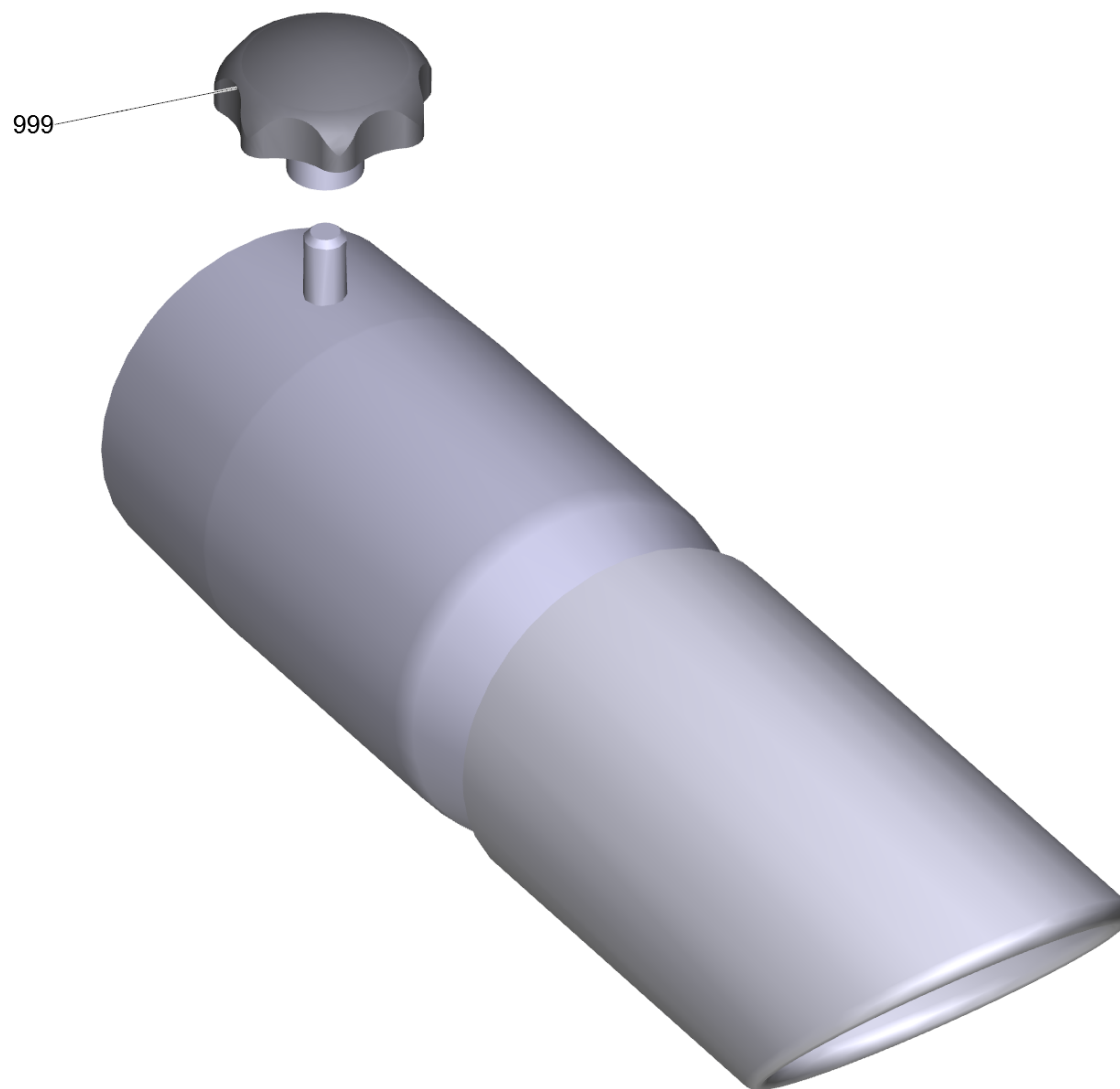

13 Suction brush round 45° DN42 (6.902-193.0)

POS	Article no.	Description	Quantity	Unit
10	9.976-380.0	Connecting piece with outside cone D40	1.000	ST
20	9.980-753.0	Disc brush for suction brush ø82mm	1.000	ST
30	9.974-177.0	Sheet metal screw 4,2x 22mm-vz DIN 7981	2.000	ST
40	6.303-555.0	Star grip M6	1.000	ST