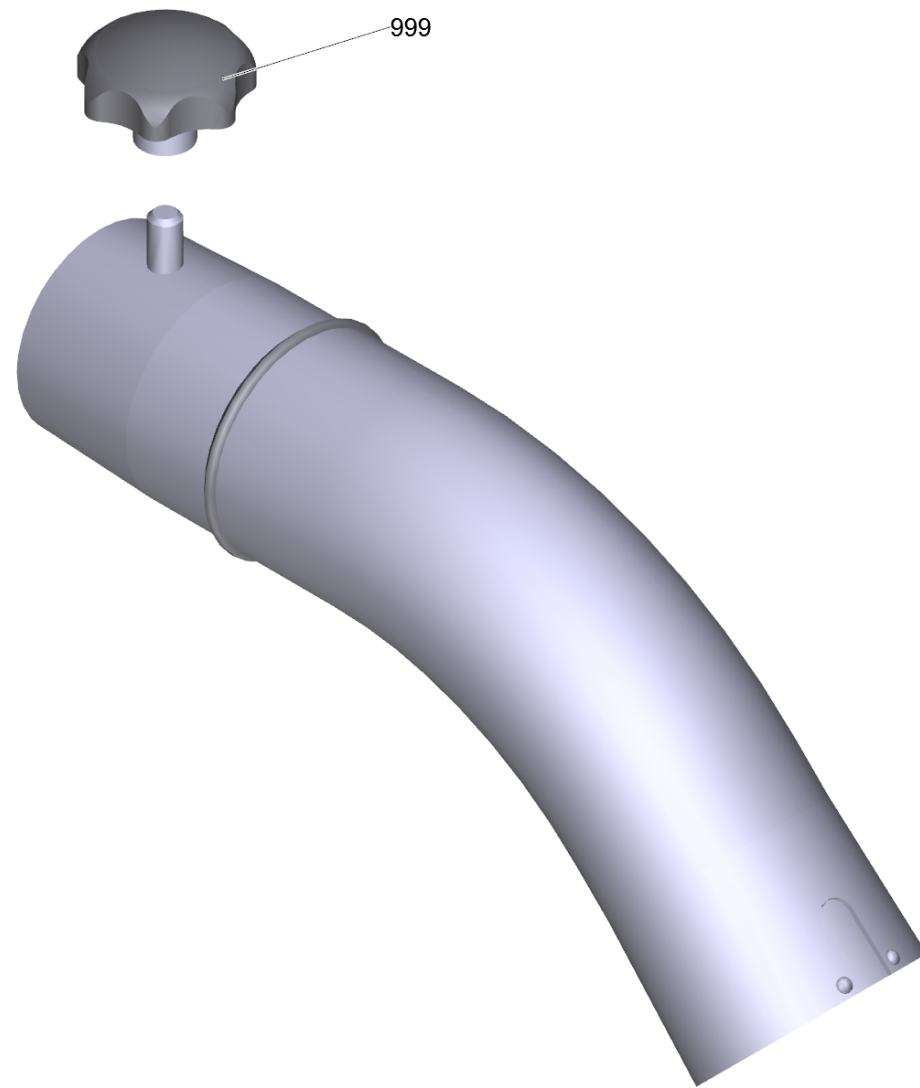

1 Suction hose PVC el. DN42 3m (6.907-292.0)

POS	Article no.	Description	Quantity	Unit
2	6.902-172.0	Accessories connection rotatable DN42	1.000	ST
3	6.902-167.0	Hose clip 40-60 mm	2.000	ST
4	6.902-171.0	Hose collar DN42	2.000	ST
999	7.303-363.0	Sheet metal screw ST3,5X16,0-A2-20H-C-H	1.000	ST
999	6.303-554.0	Star grip M8	1.000	ST
1	6.902-178.0	Vacuum cleaner connection DN72 auf DN42	1.000	ST