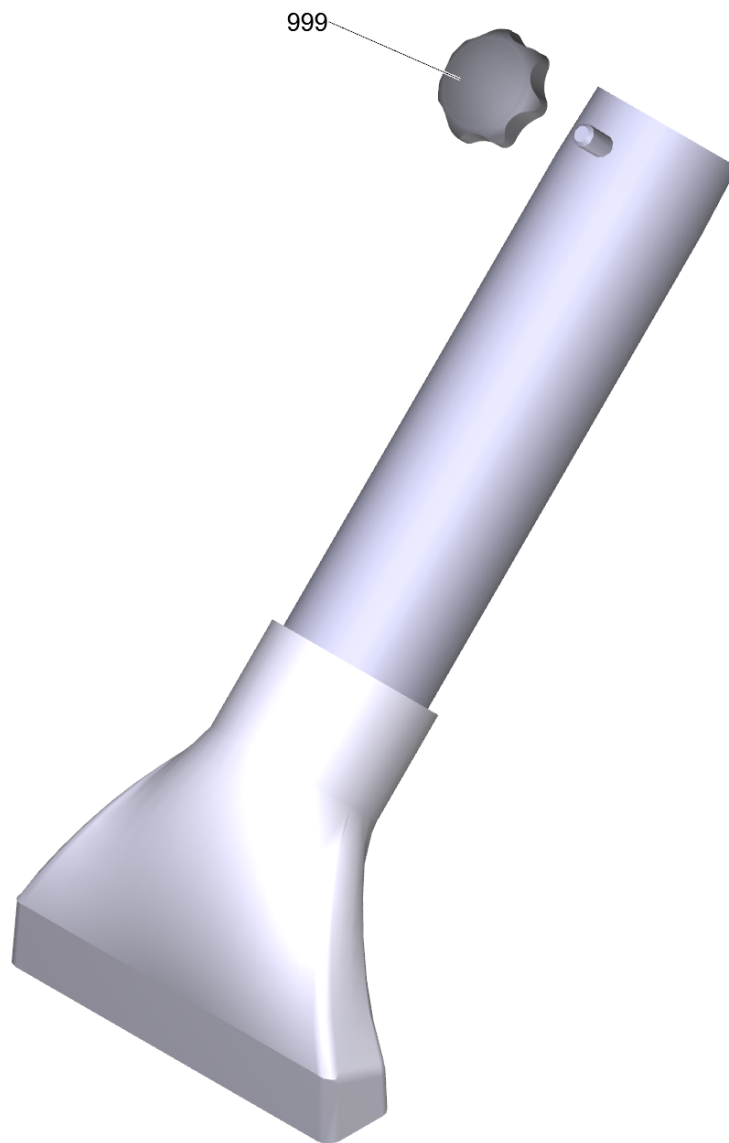

4 Multi-purpose nozzle 370mm DN52 (6.902-184.0)

POS	Article no.	Description	Quantity	Unit
902	6.902-215.0	Brush strips set 370mm	1.000	ST
903	9.980-747.0	Roller for floor nozzle 370mm/500mm	2.000	ST
901	6.303-554.0	Star grip M8	1.000	ST