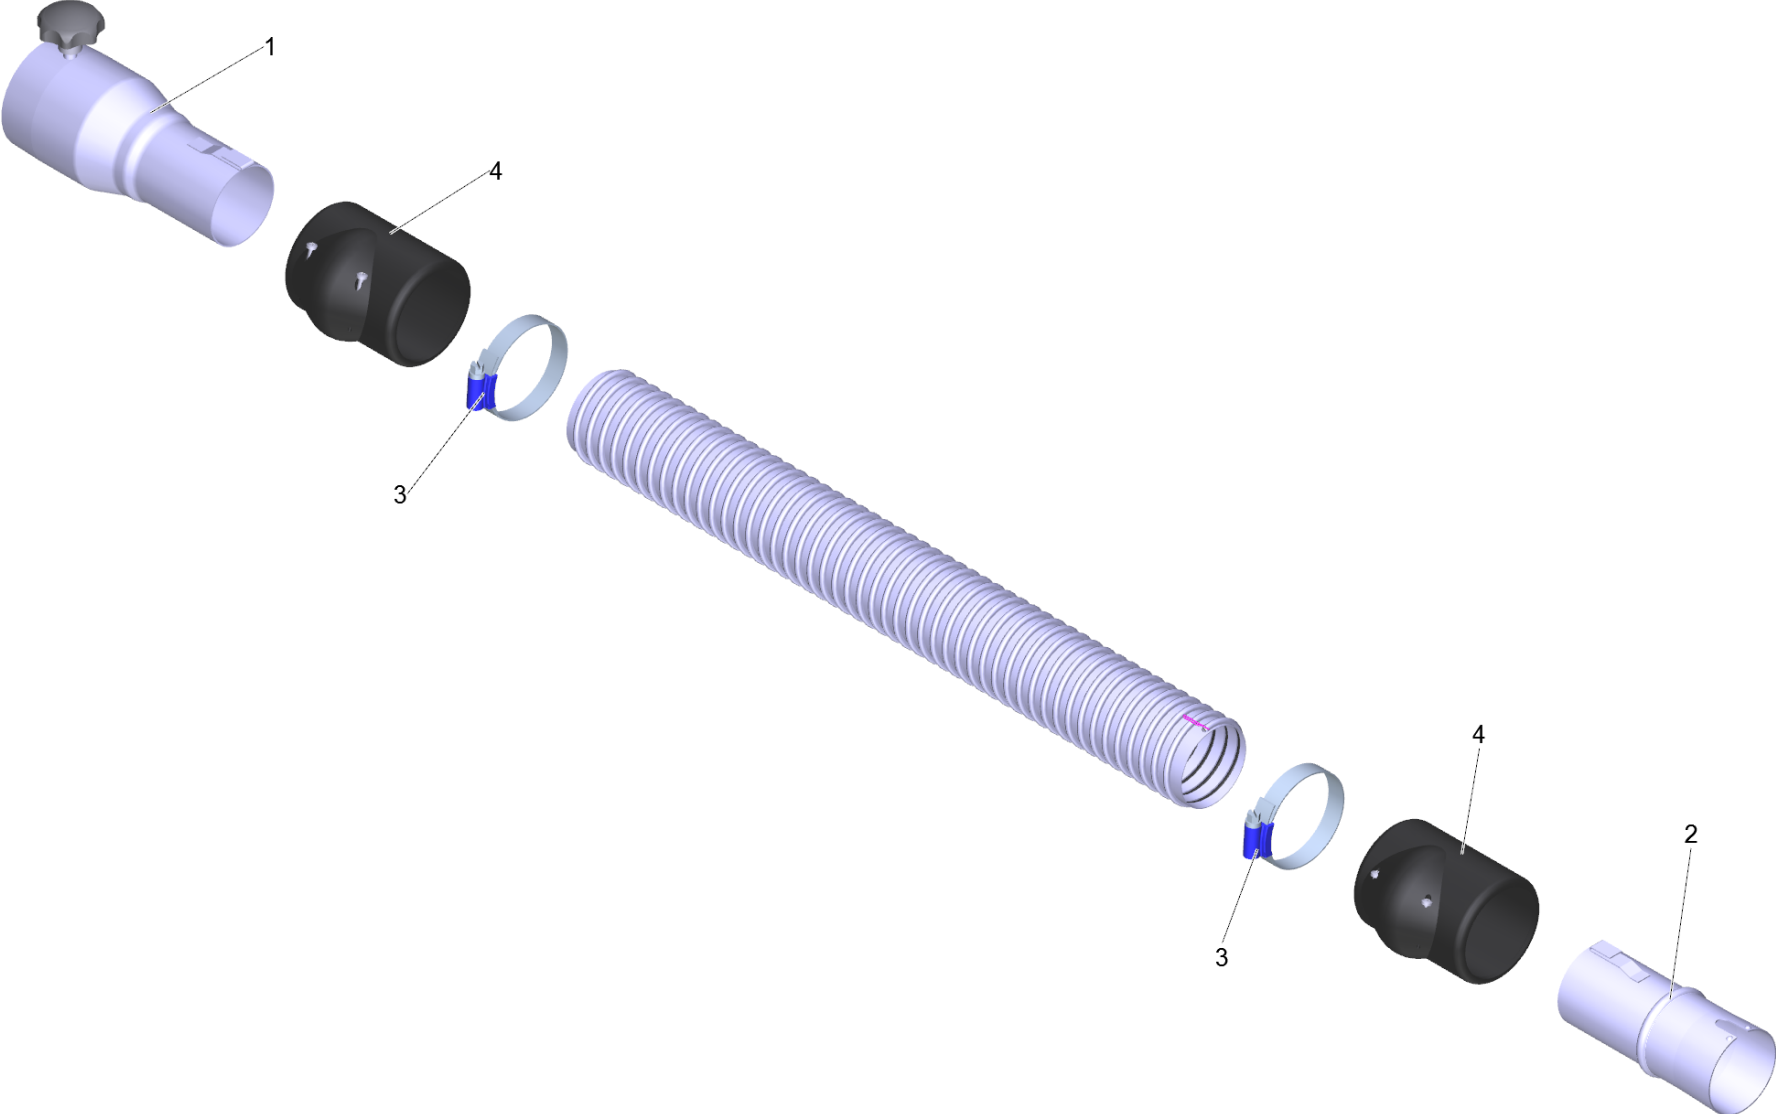

1 Suction hose PVC el. DN42 3m (6.907-292.0)

POS	Article no.	Description	Quantity	Unit
2	6.902-172.0	Accessories connection rotatable DN42	1.000	ST
3	6.902-167.0	Hose clip 40-60 mm	2.000	ST
4	6.902-171.0	Hose collar DN42	2.000	ST
999	7.303-363.0	Sheet metal screw ST3,5X16,0-A2-20H-C-H	1.000	ST
999	6.303-554.0	Star grip M8	1.000	ST
1	6.902-178.0	Vacuum cleaner connection DN72 auf DN42	1.000	ST