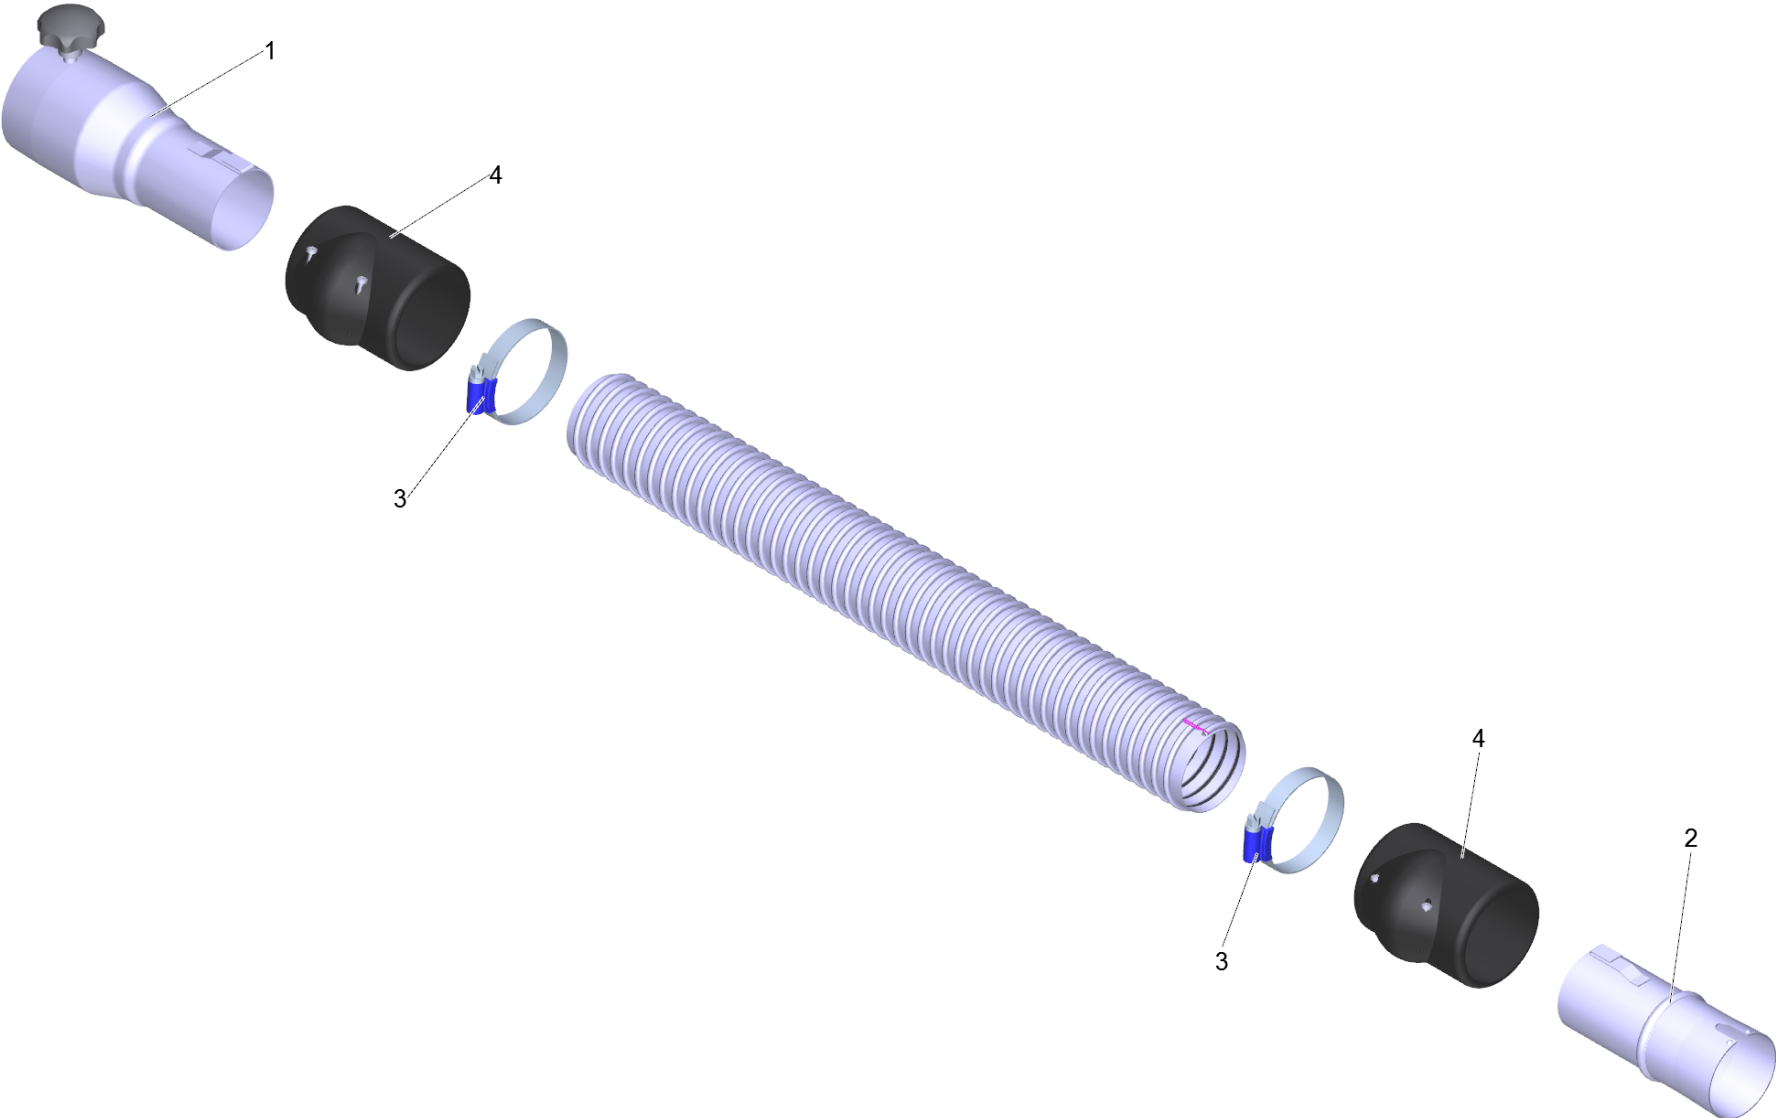

1 Suction hose ME-PU el. DN42 3m (6.907-304.0)

POS	Article no.	Description	Quantity	Unit
2	6.902-172.0	Accessories connection rotatable DN42	1.000	ST
3	6.902-167.0	Hose clip 40-60 mm	2.000	ST
4	6.902-171.0	Hose collar DN42	2.000	ST
999	7.303-363.0	Sheet metal screw ST3,5X16,0-A2-20H-C-H	1.000	ST
999	6.303-554.0	Star grip M8	1.000	ST
1	6.902-178.0	Vacuum cleaner connection DN72 auf DN42	1.000	ST