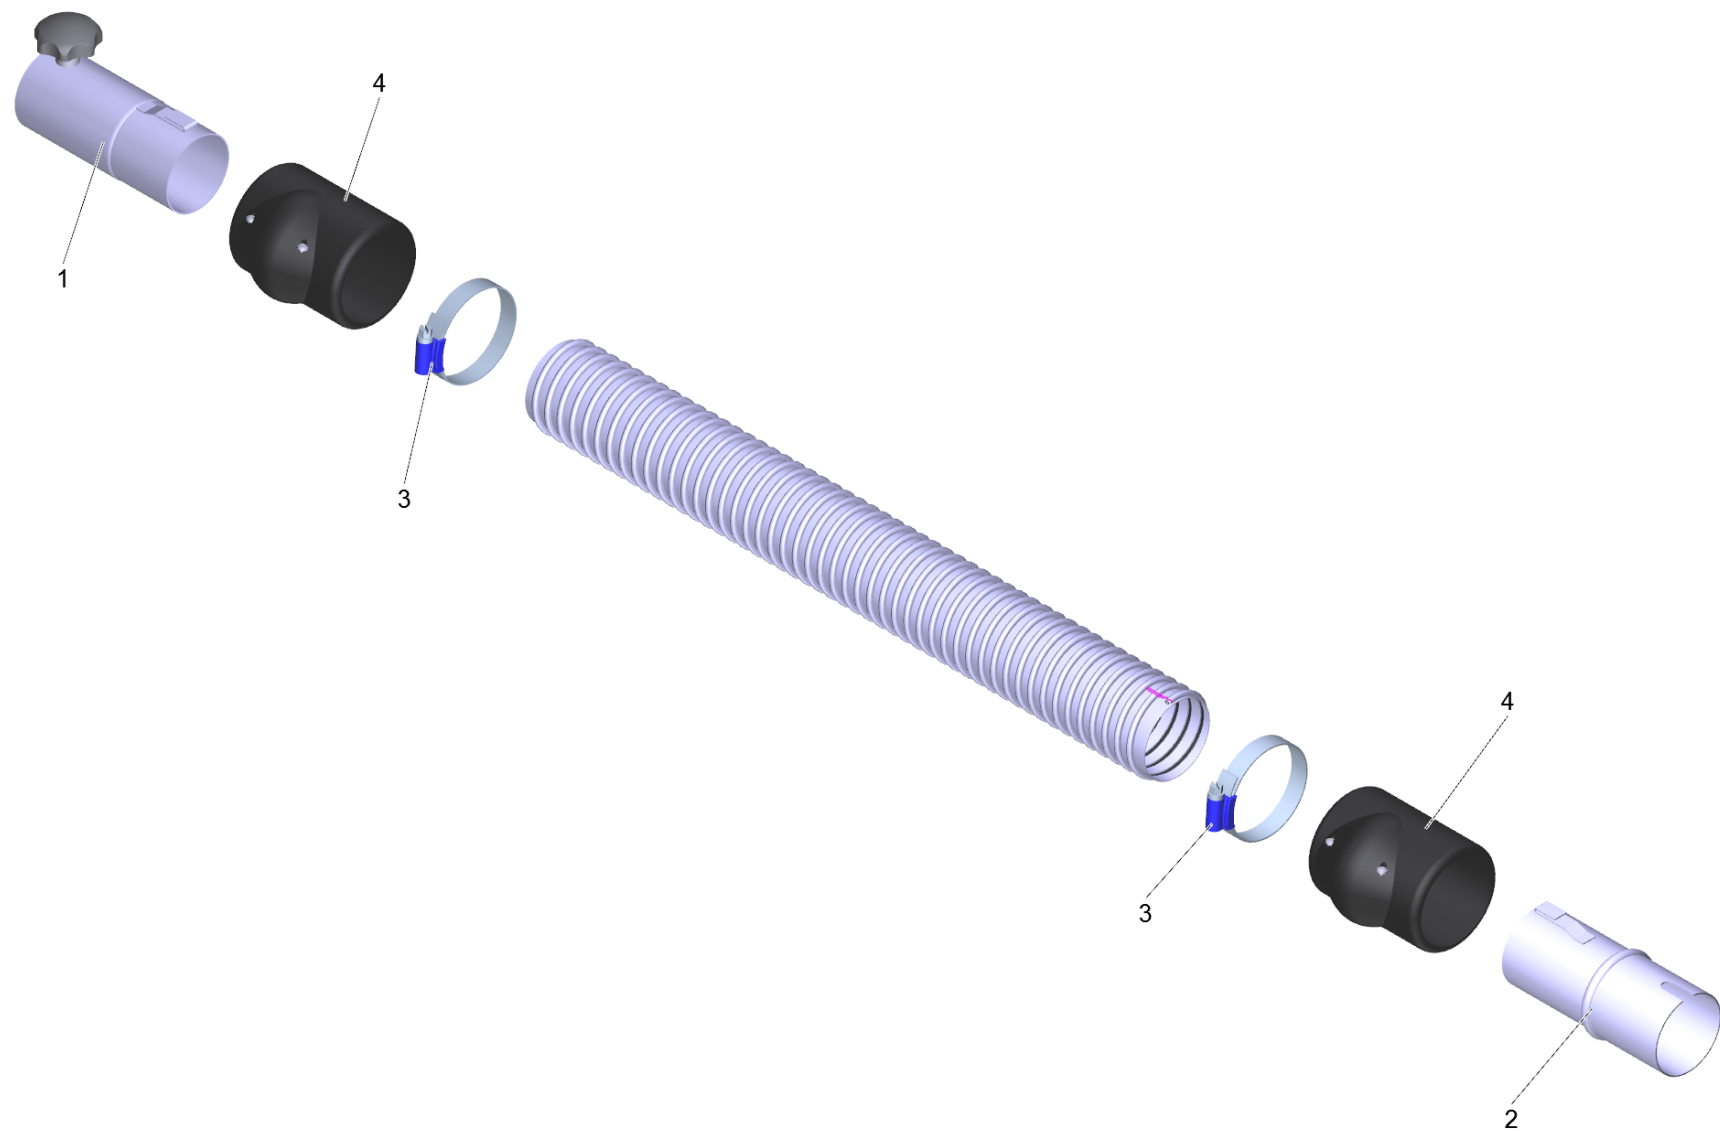

6 Extension hose ME-PU el. DN42 3m (6.907-318.0)

POS	Article no.	Description	Quantity	Unit
1	6.902-170.0	Accessories connection DN42	1.000	ST
2	6.902-172.0	Accessories connection rotatable DN42	1.000	ST
3	6.902-167.0	Hose clip 40-60 mm	2.000	ST
4	6.902-171.0	Hose collar DN42	2.000	ST
999	7.303-363.0	Sheet metal screw ST3,5X16,0-A2-20H-C-H	1.000	ST
999	6.303-555.0	Star grip M6	1.000	ST