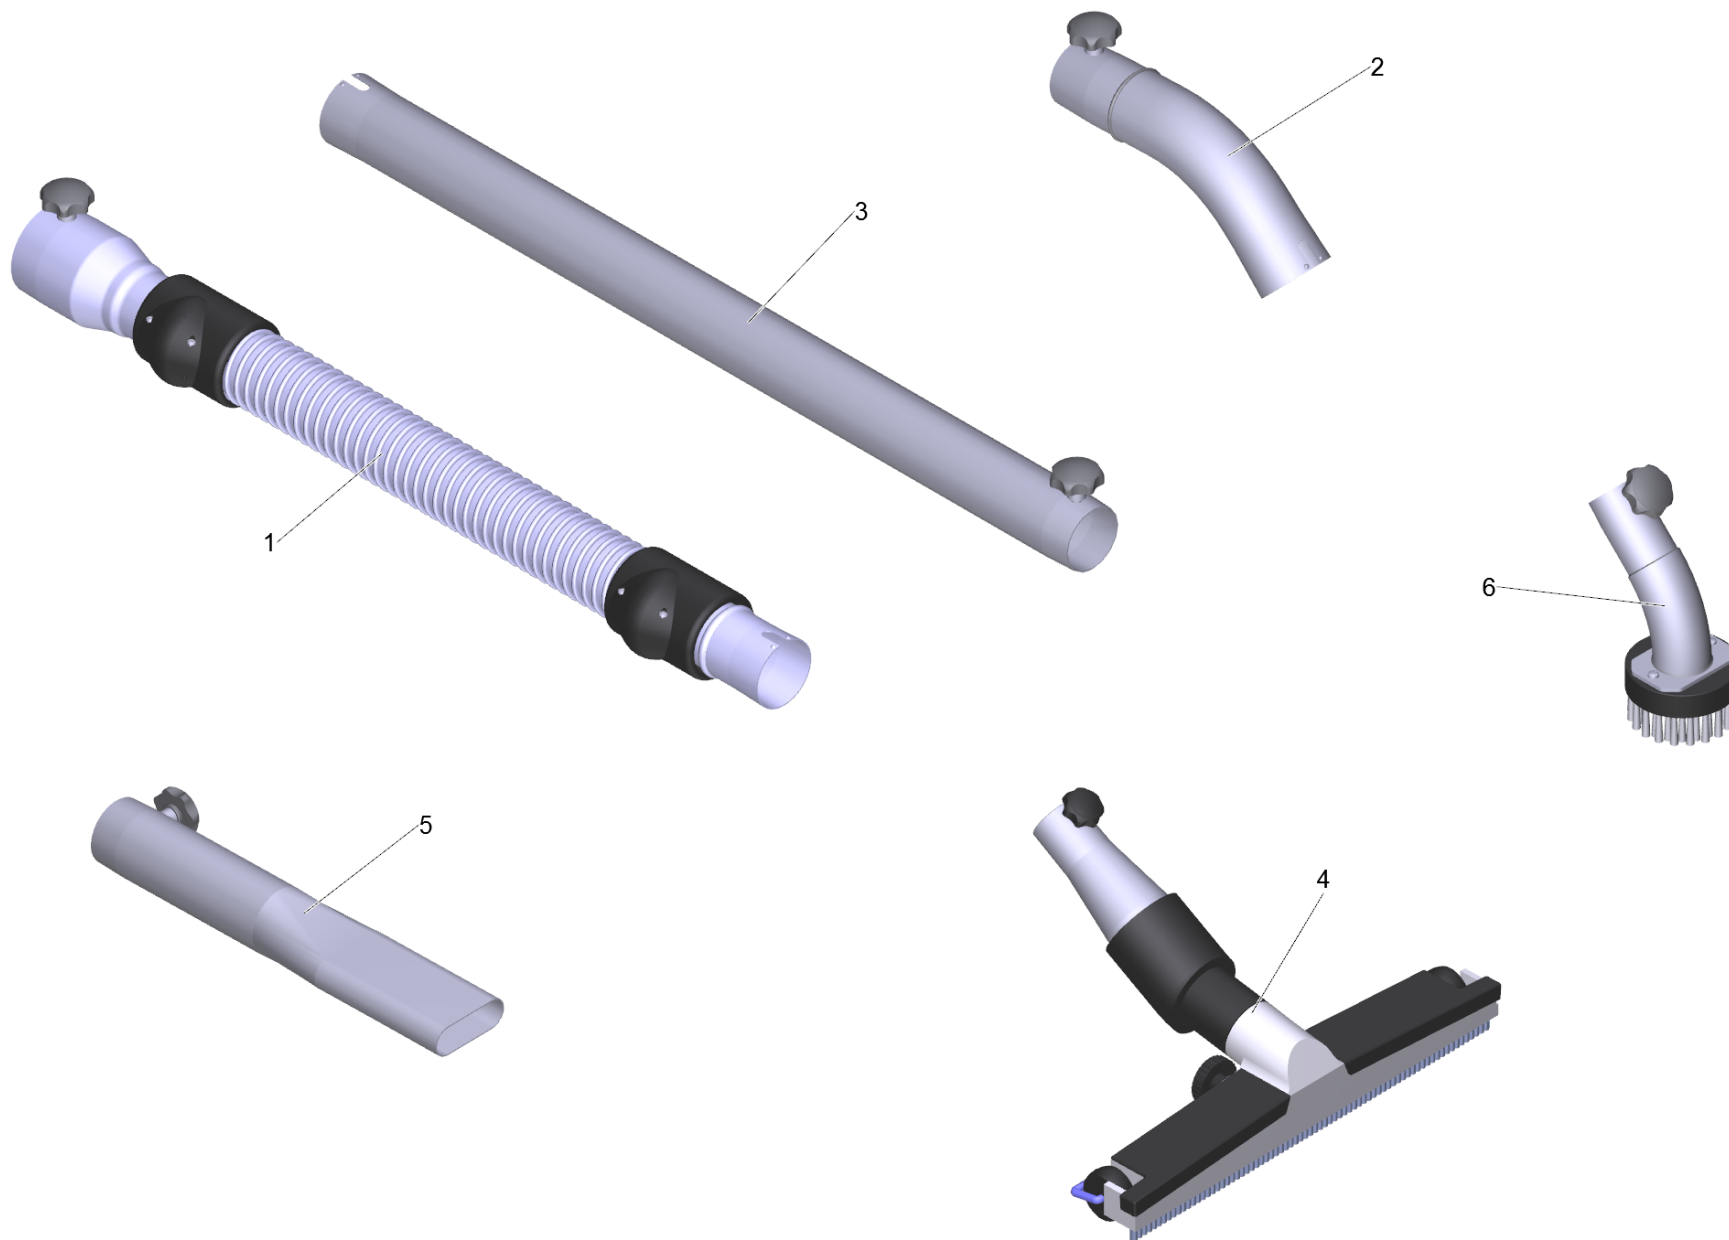

1 Suction set dry fine dust DN42 (2.869-106.0)

POS	Article no.	Description	Quantity	Unit
5	6.902-195.0	Crevice nozzle plastics long DN42	1.000	ST
2	6.902-202.0	Elbow coated el. DN42	1.000	ST
4	6.902-185.0	Multi-purpose nozzle 370mm DN42	1.000	ST
6	6.902-193.0	Suction brush round 45° DN42	1.000	ST
1	6.907-292.0	Suction hose PVC el. DN42 3m	1.000	ST
3	6.902-182.0	Suction tube coated 750mm, el. DN42	1.000	ST