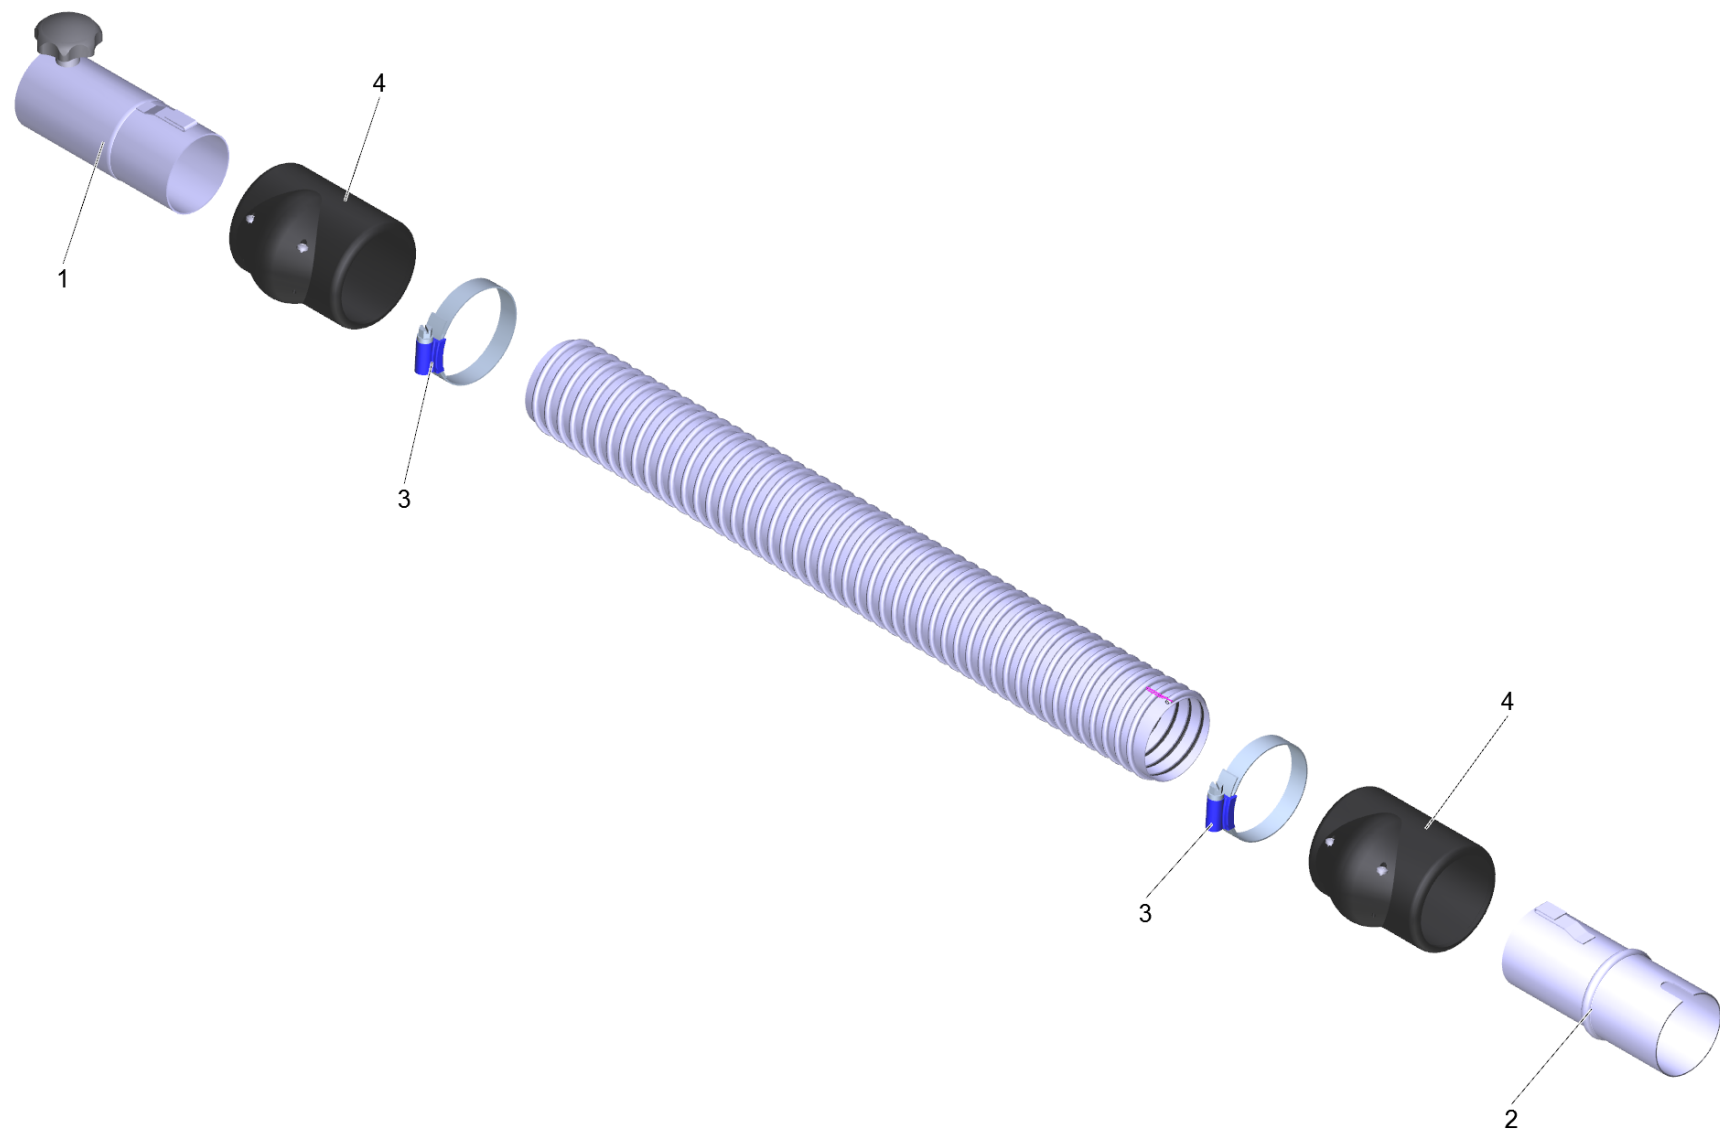

6 Extension hose PVC el. DN42 3m (6.907-310.0)

POS	Article no.	Description	Quantity	Unit
1	6.902-170.0	Accessories connection DN42	1.000	ST
2	6.902-172.0	Accessories connection rotatable DN42	1.000	ST
3	6.902-167.0	Hose clip 40-60 mm	2.000	ST
4	6.902-171.0	Hose collar DN42	2.000	ST
999	7.303-363.0	Sheet metal screw ST3,5X16,0-A2-20H-C-H	1.000	ST
999	6.303-555.0	Star grip M6	1.000	ST