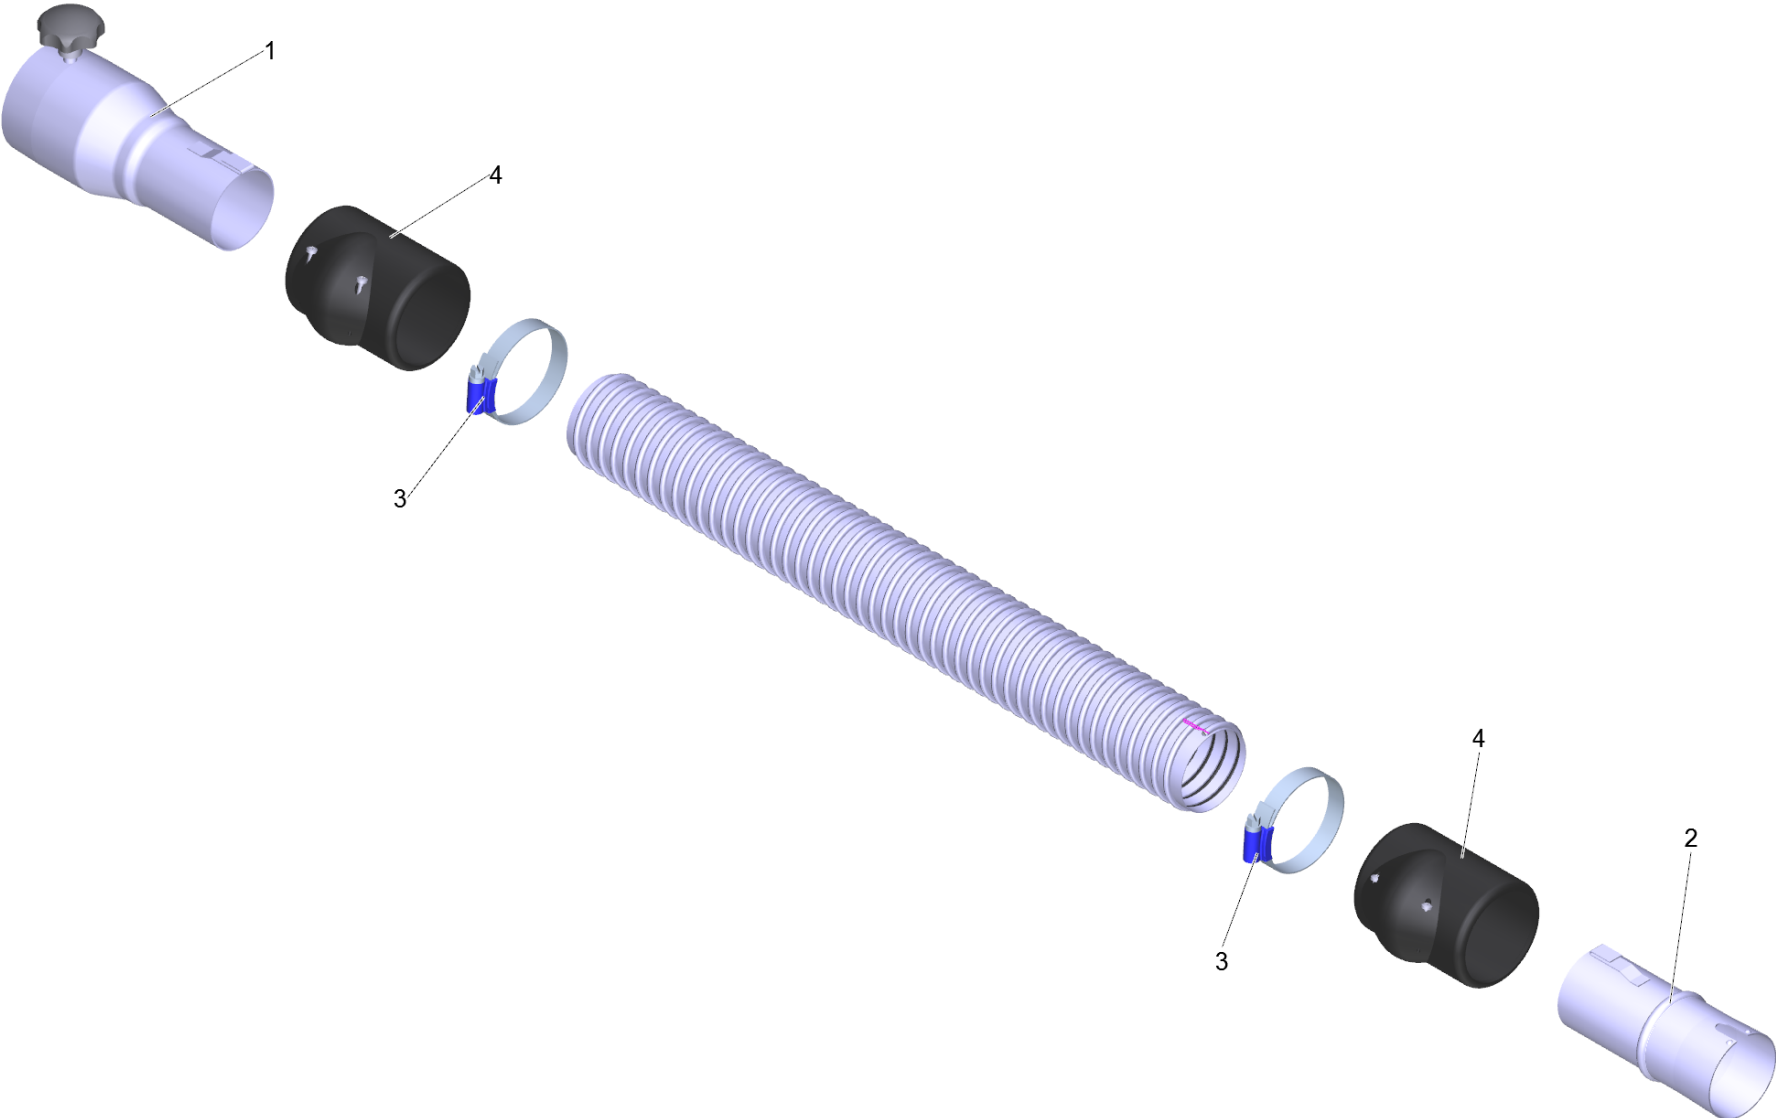

1 Suction hose PVC el. DN52 5m (6.907-295.0)

POS	Article no.	Description	Quantity	Unit
2	6.902-169.0	Accessories connection rotatable DN52	1.000	ST
3	6.902-167.0	Hose clip 40-60 mm	2.000	ST
4	6.902-166.0	Hose collar DN52	2.000	ST
999	7.303-363.0	Sheet metal screw ST3,5X16,0-A2-20H-C-H	1.000	ST
999	6.303-554.0	Star grip M8	1.000	ST
1	6.902-177.0	Vacuum cleaner connection DN72 auf DN52	1.000	ST