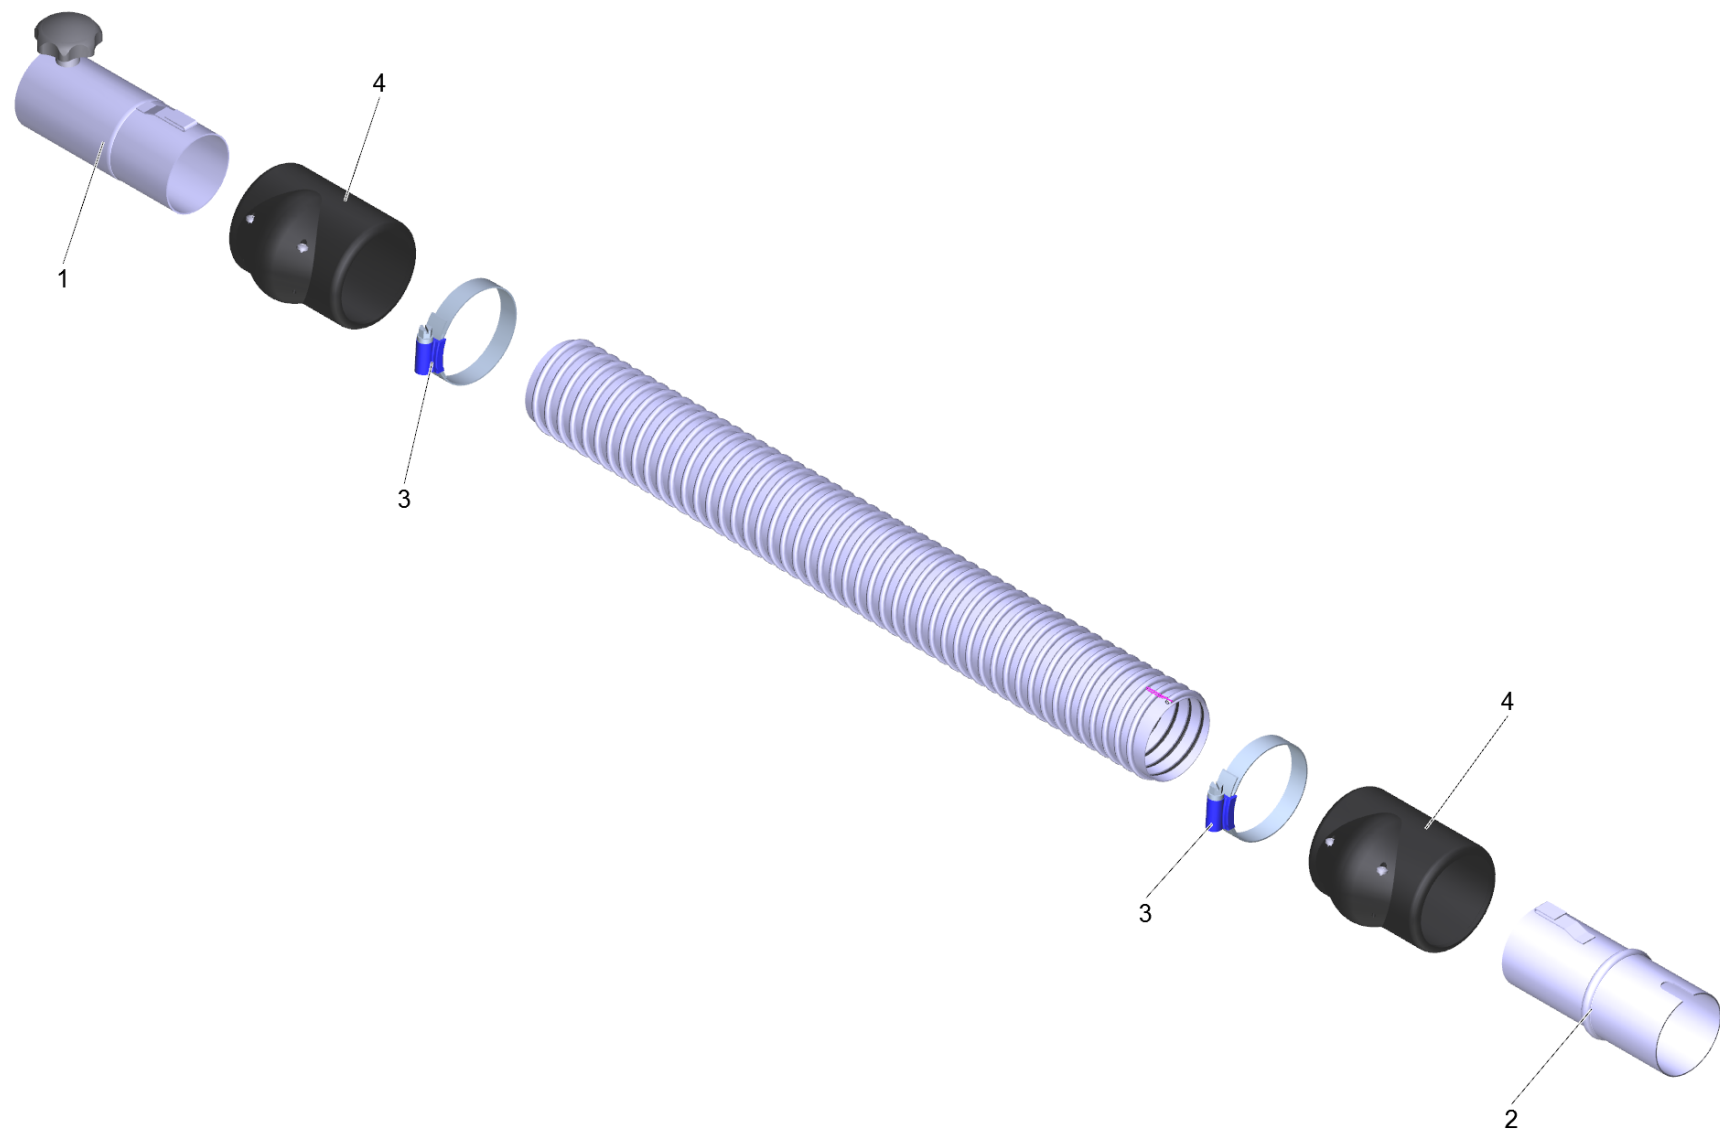

6 Extension hose PU el. DN42 3m (6.907-314.0)

POS	Article no.	Description	Quantity	Unit
1	6.902-170.0	Accessories connection DN42	1.000	ST
2	6.902-172.0	Accessories connection rotatable DN42	1.000	ST
3	6.902-167.0	Hose clip 40-60 mm	2.000	ST
4	6.902-171.0	Hose collar DN42	2.000	ST
999	7.303-363.0	Sheet metal screw ST3,5X16,0-A2-20H-C-H	1.000	ST
999	6.303-555.0	Star grip M6	1.000	ST