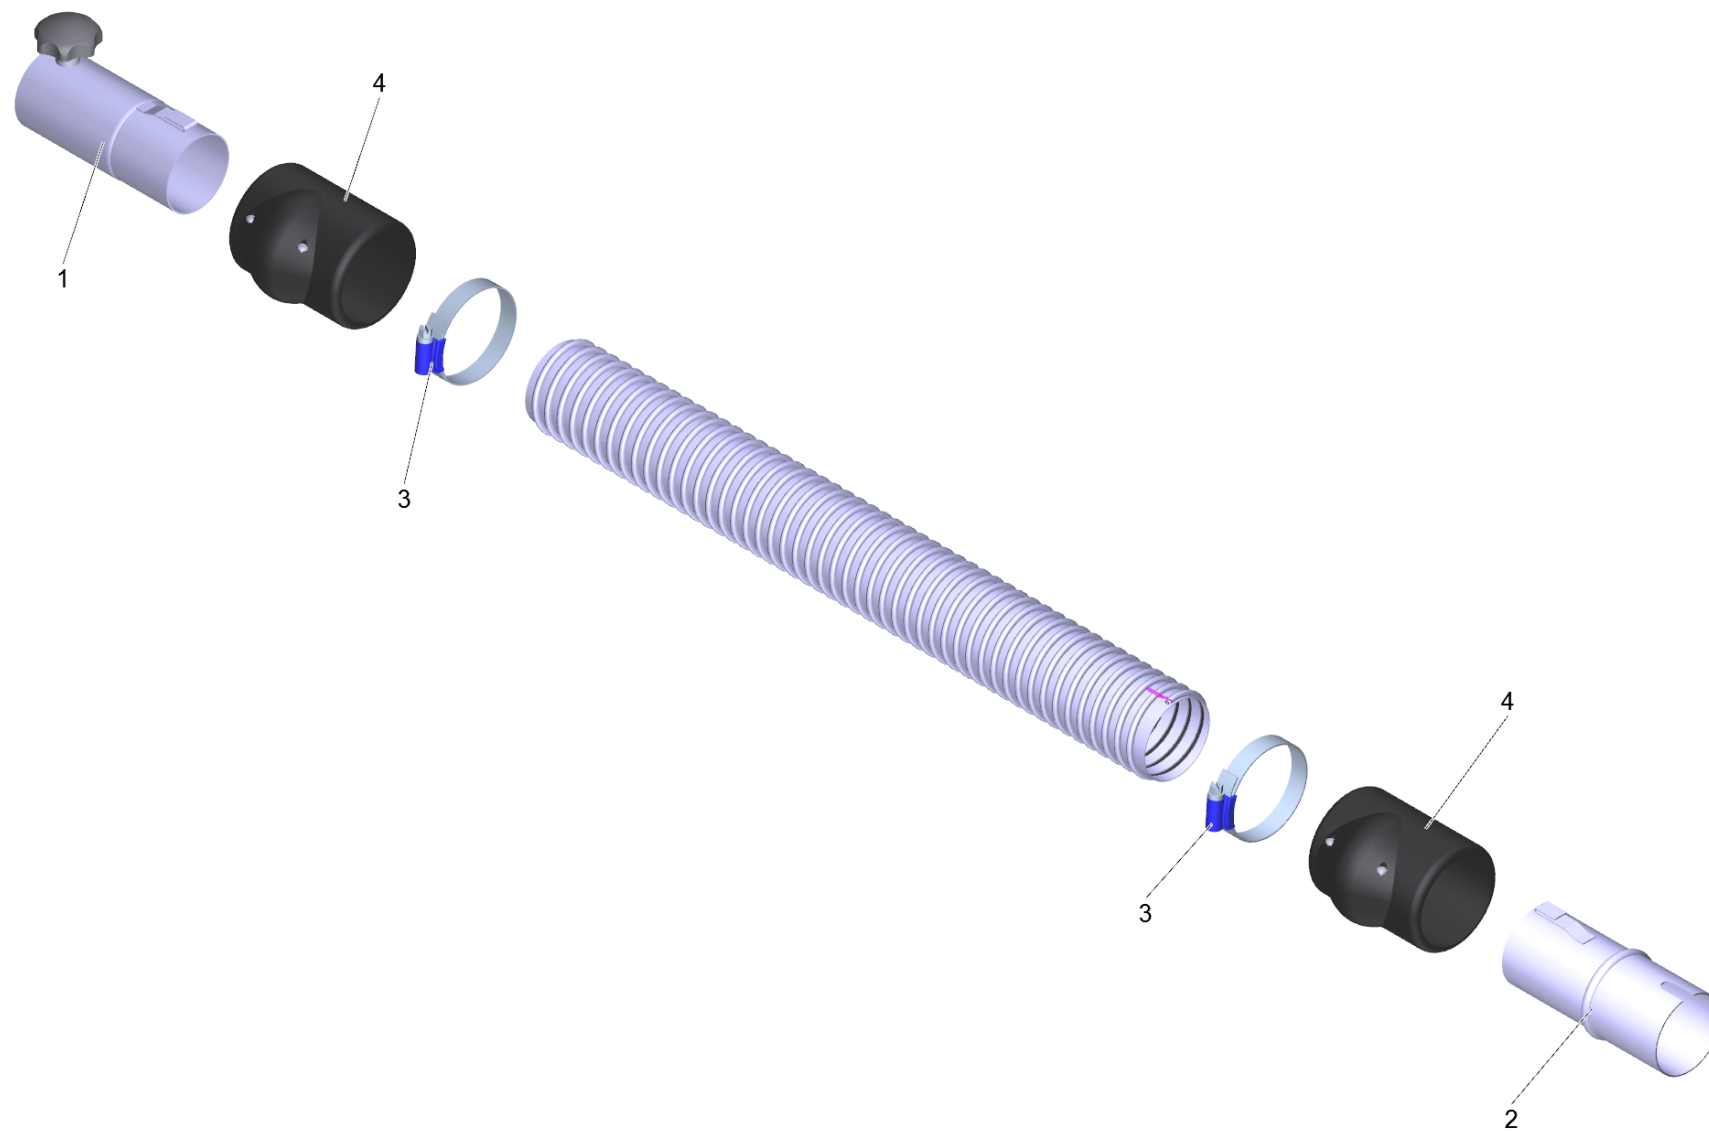

6 Extension hose PVC el. DN42 5m (6.907-311.0)

POS	Article no.	Description	Quantity	Unit
1	6.902-170.0	Accessories connection DN42	1.000	ST
2	6.902-172.0	Accessories connection rotatable DN42	1.000	ST
3	6.902-167.0	Hose clip 40-60 mm	2.000	ST
4	6.902-171.0	Hose collar DN42	2.000	ST
999	7.303-363.0	Sheet metal screw ST3,5X16,0-A2-20H-C-H	1.000	ST
999	6.303-555.0	Star grip M6	1.000	ST