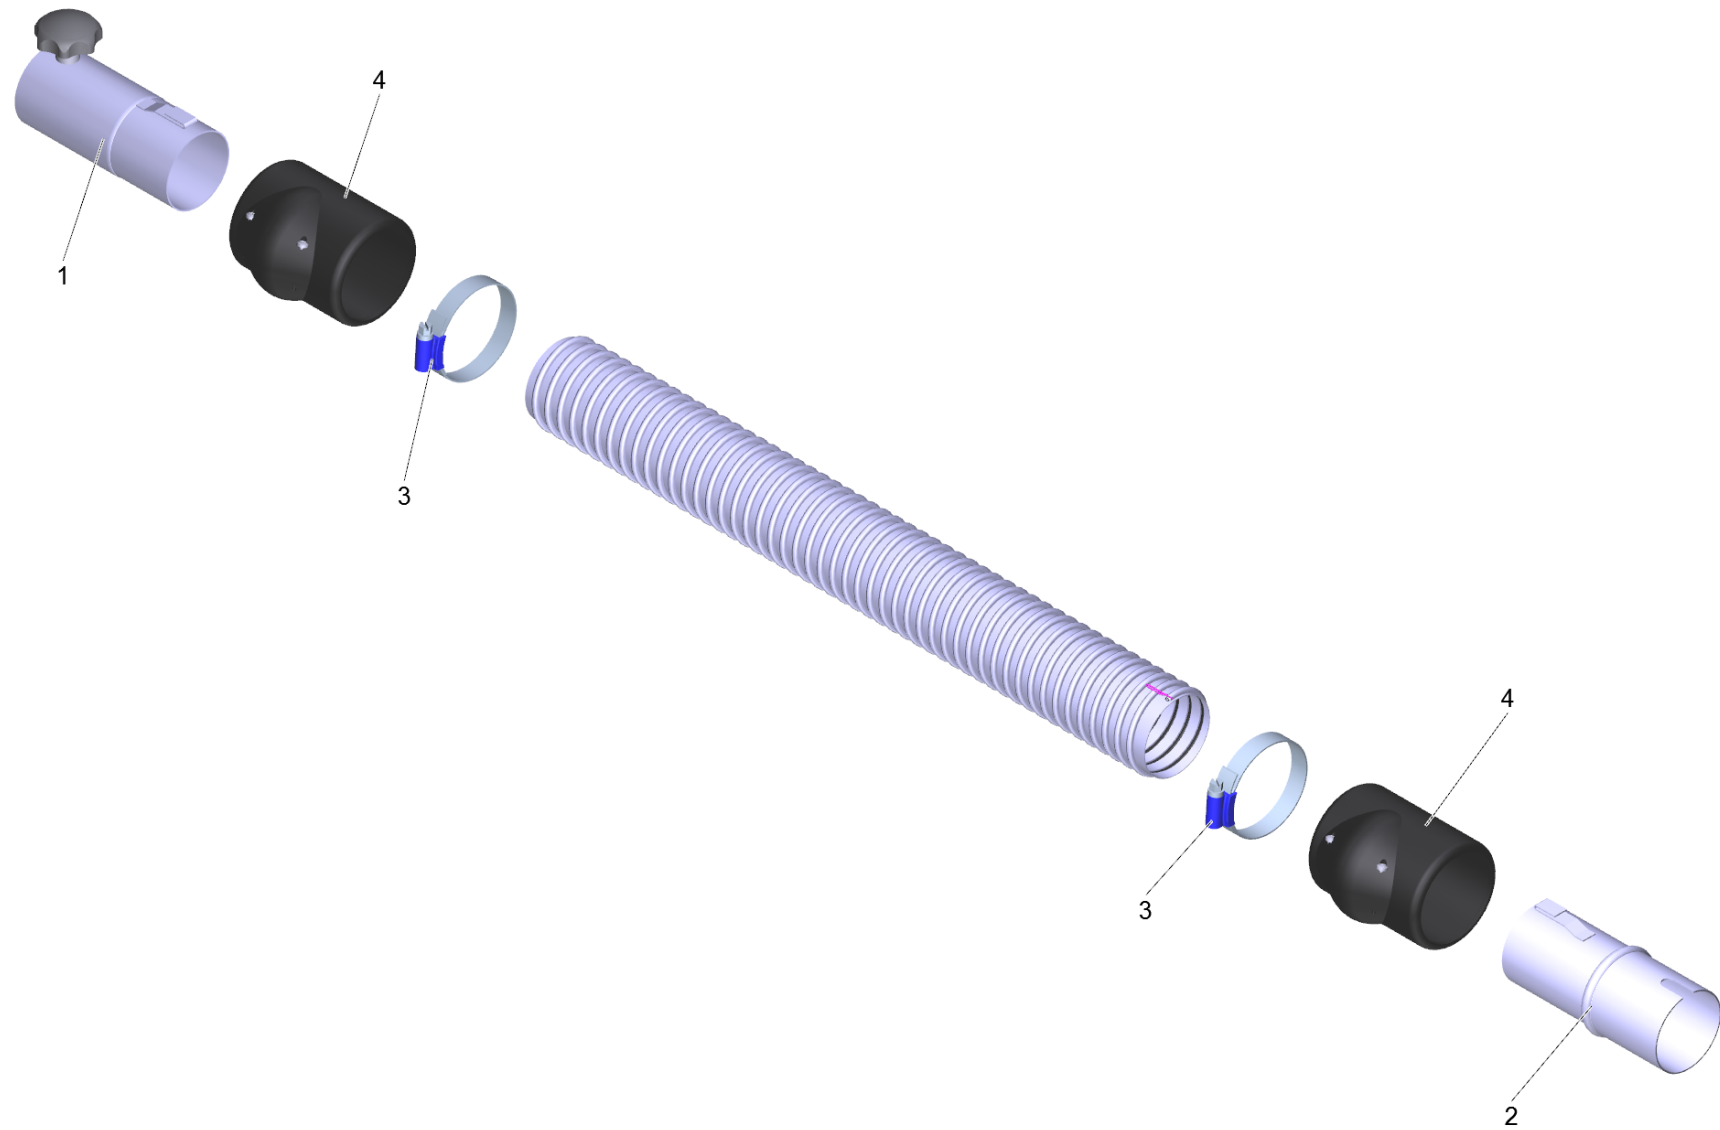

6 Extension hose PVC el. DN42 3m (6.907-310.0)

POS	Article no.	Description	Quantity	Unit
1	6.902-170.0	Accessories connection DN42	1.000	ST
2	6.902-172.0	Accessories connection rotatable DN42	1.000	ST
3	6.902-167.0	Hose clip 40-60 mm	2.000	ST
4	6.902-171.0	Hose collar DN42	2.000	ST
999	7.303-363.0	Sheet metal screw ST3,5X16,0-A2-20H-C-H	1.000	ST
999	6.303-555.0	Star grip M6	1.000	ST