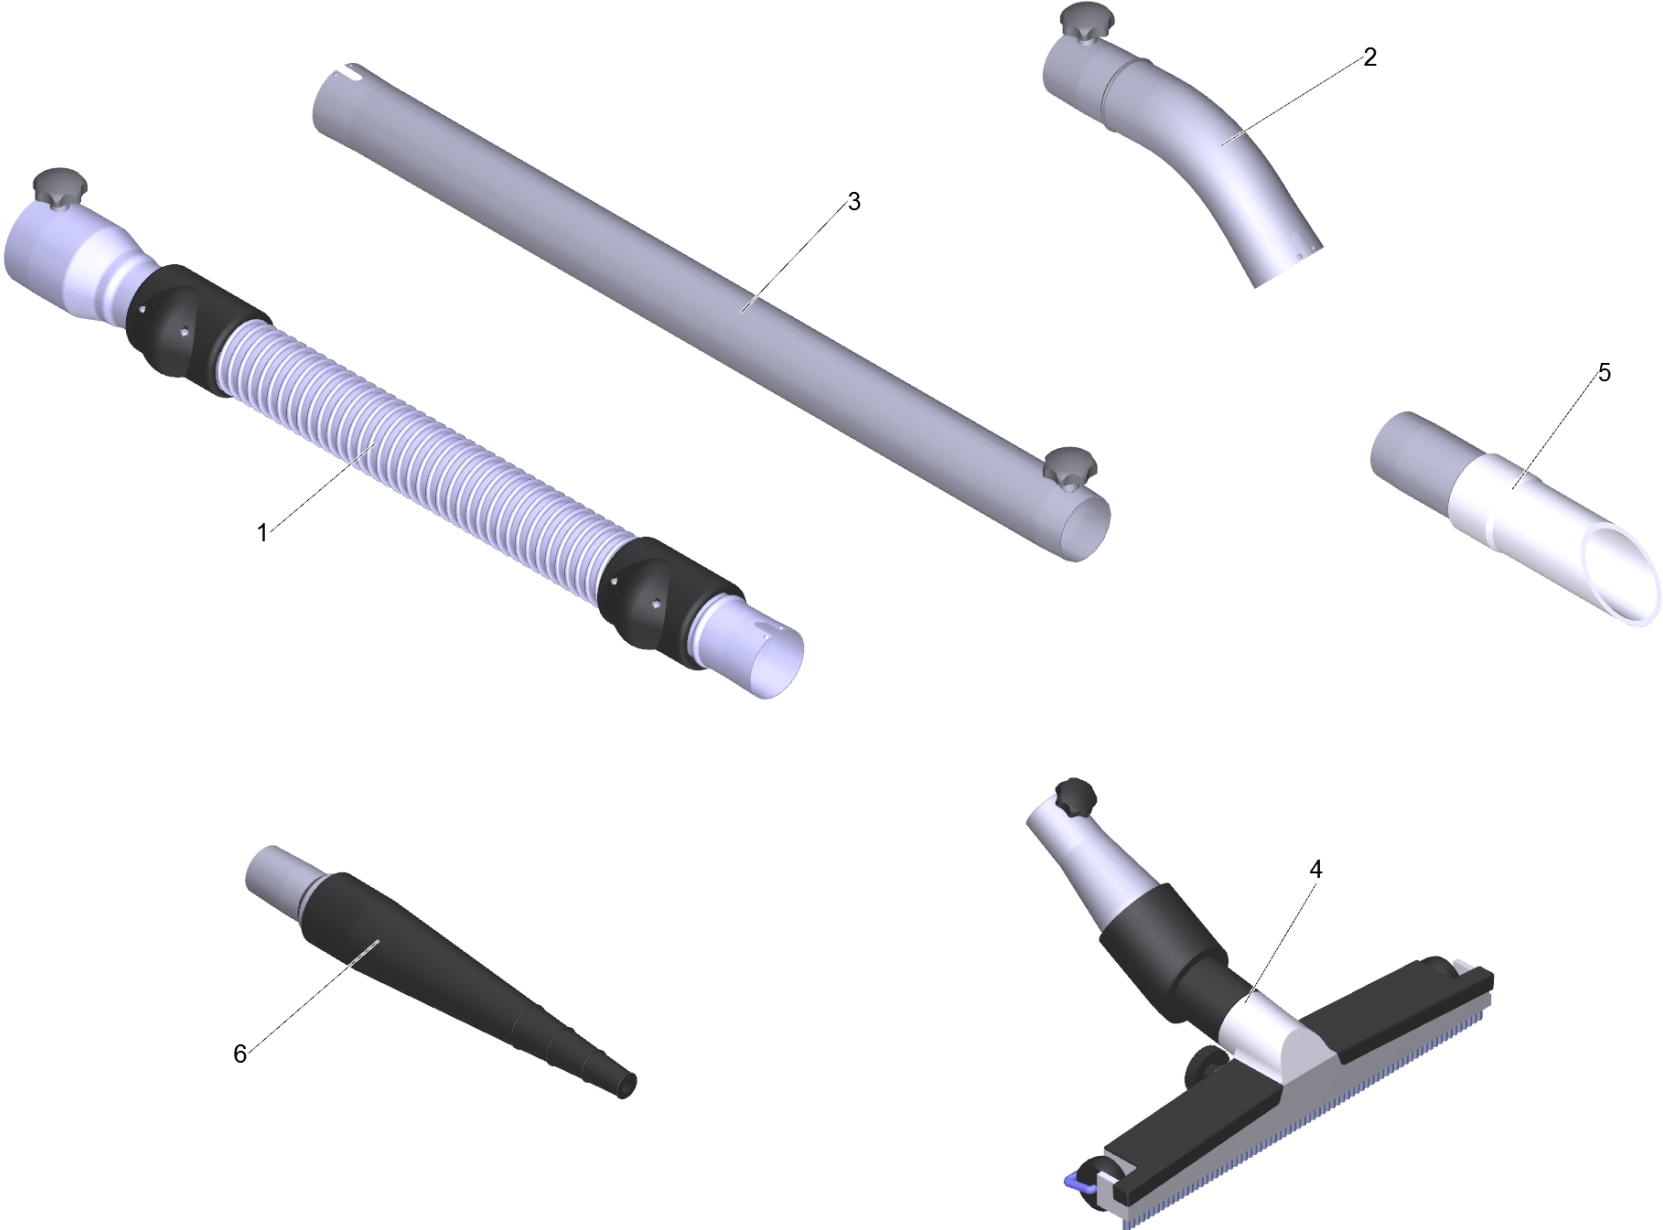

1 Suction set liquids with solids (2.869-107.0)

POS	Article no.	Description	Quantity	Unit
2	6.902-202.0	Elbow coated el. DN42	1.000	ST
4	6.902-185.0	Multi-purpose nozzle 370mm DN42	1.000	ST
5	6.902-197.0	Nozzle elastic plastics DN42	1.000	ST
1	6.907-304.0	Suction hose ME-PU el. DN42 3m	1.000	ST
6	6.902-200.0	Suction nozzle rubber round DN42	1.000	ST
3	6.902-182.0	Suction tube coated 750mm, el. DN42	1.000	ST