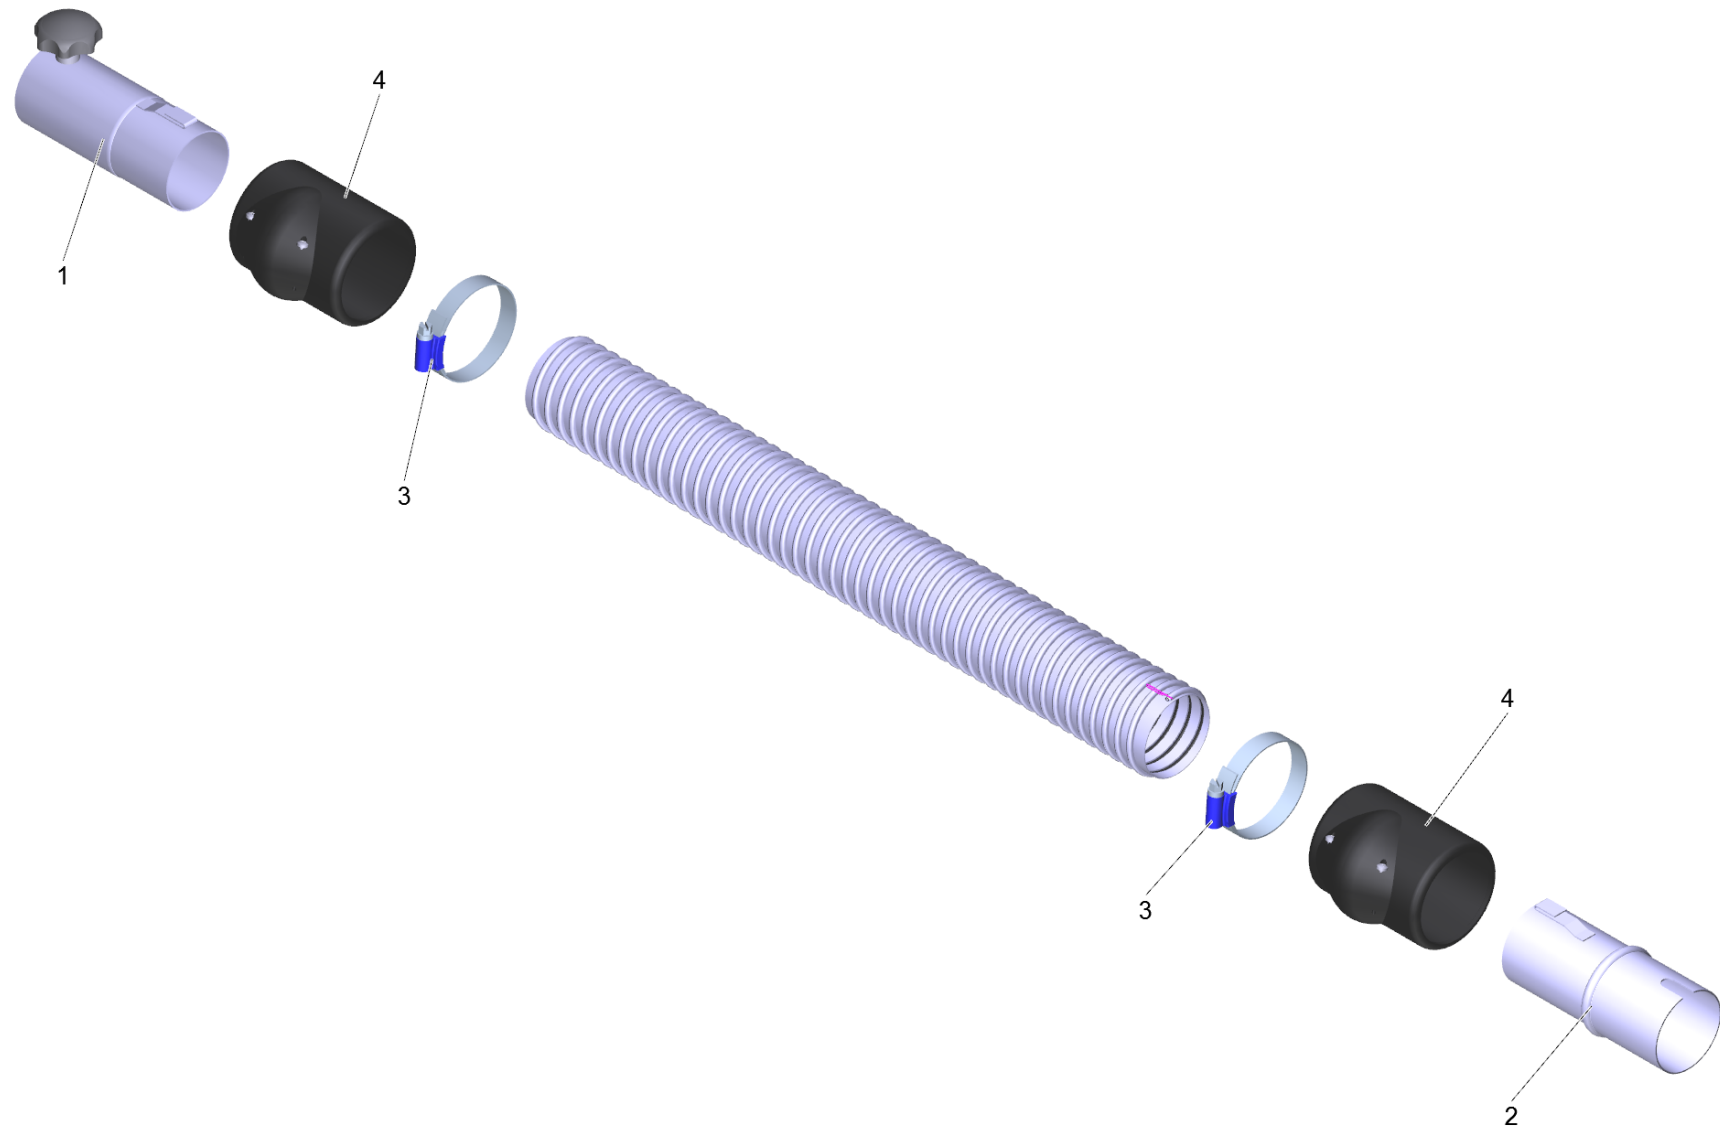

6 Extension hose PU el. DN52 3m (6.907-316.0)

POS	Article no.	Description	Quantity	Unit
1	6.902-168.0	Accessories connection DN52	1.000	ST
2	6.902-169.0	Accessories connection rotatable DN52	1.000	ST
3	6.902-167.0	Hose clip 40-60 mm	2.000	ST
4	6.902-166.0	Hose collar DN52	2.000	ST
999	7.303-363.0	Sheet metal screw ST3,5X16,0-A2-20H-C-H	1.000	ST
999	6.303-554.0	Star grip M8	1.000	ST