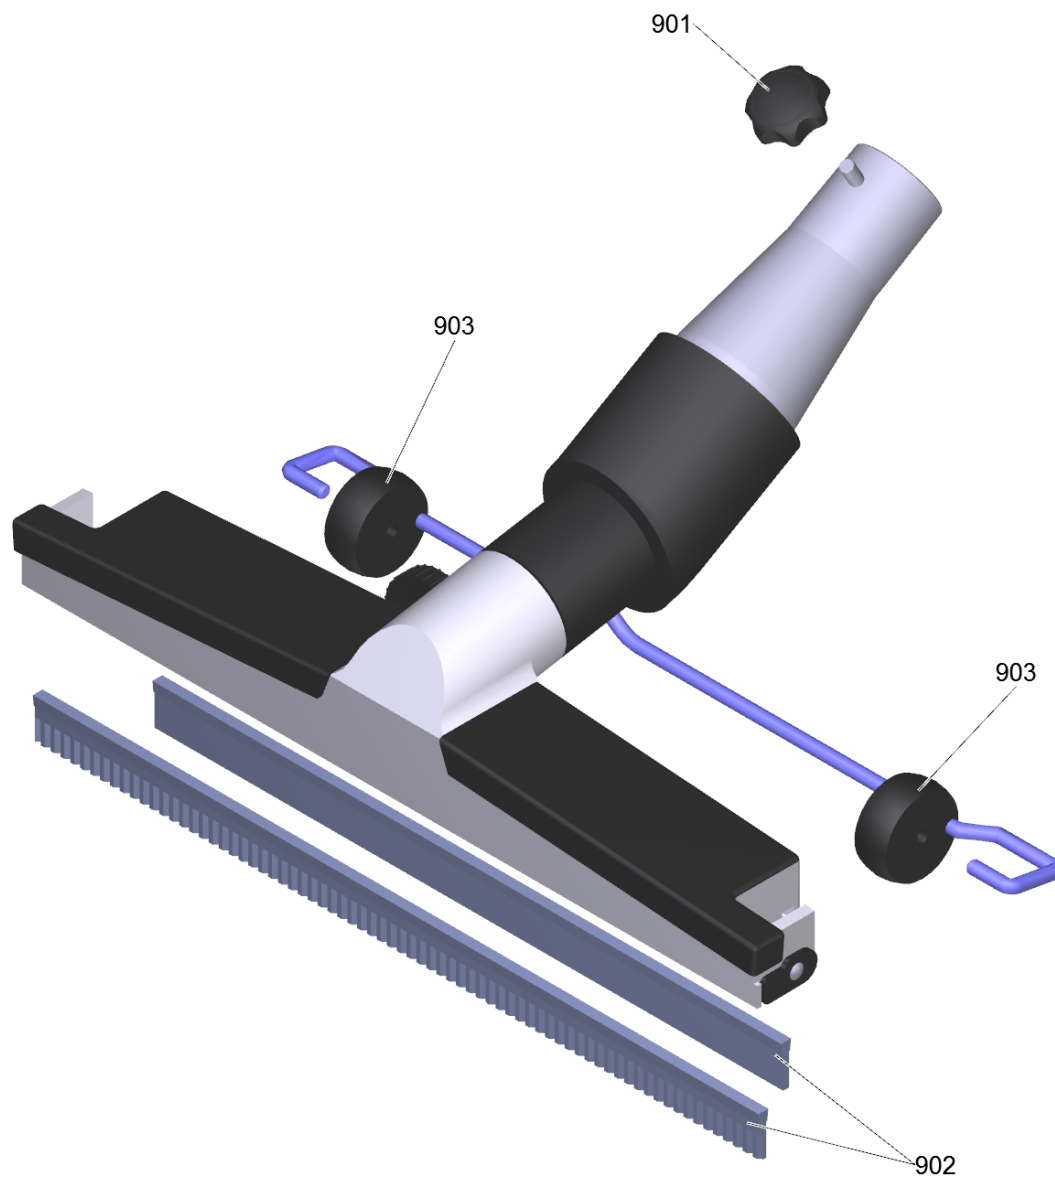

4 Multi-purpose nozzle 370mm DN42 (6.902-185.0)

POS	Article no.	Description	Quantity	Unit
902	6.902-215.0	Brush strips set 370mm	1.000	ST
903	9.980-747.0	Roller for floor nozzle 370mm/500mm	2.000	ST
901	6.303-555.0	Star grip M6	1.000	ST