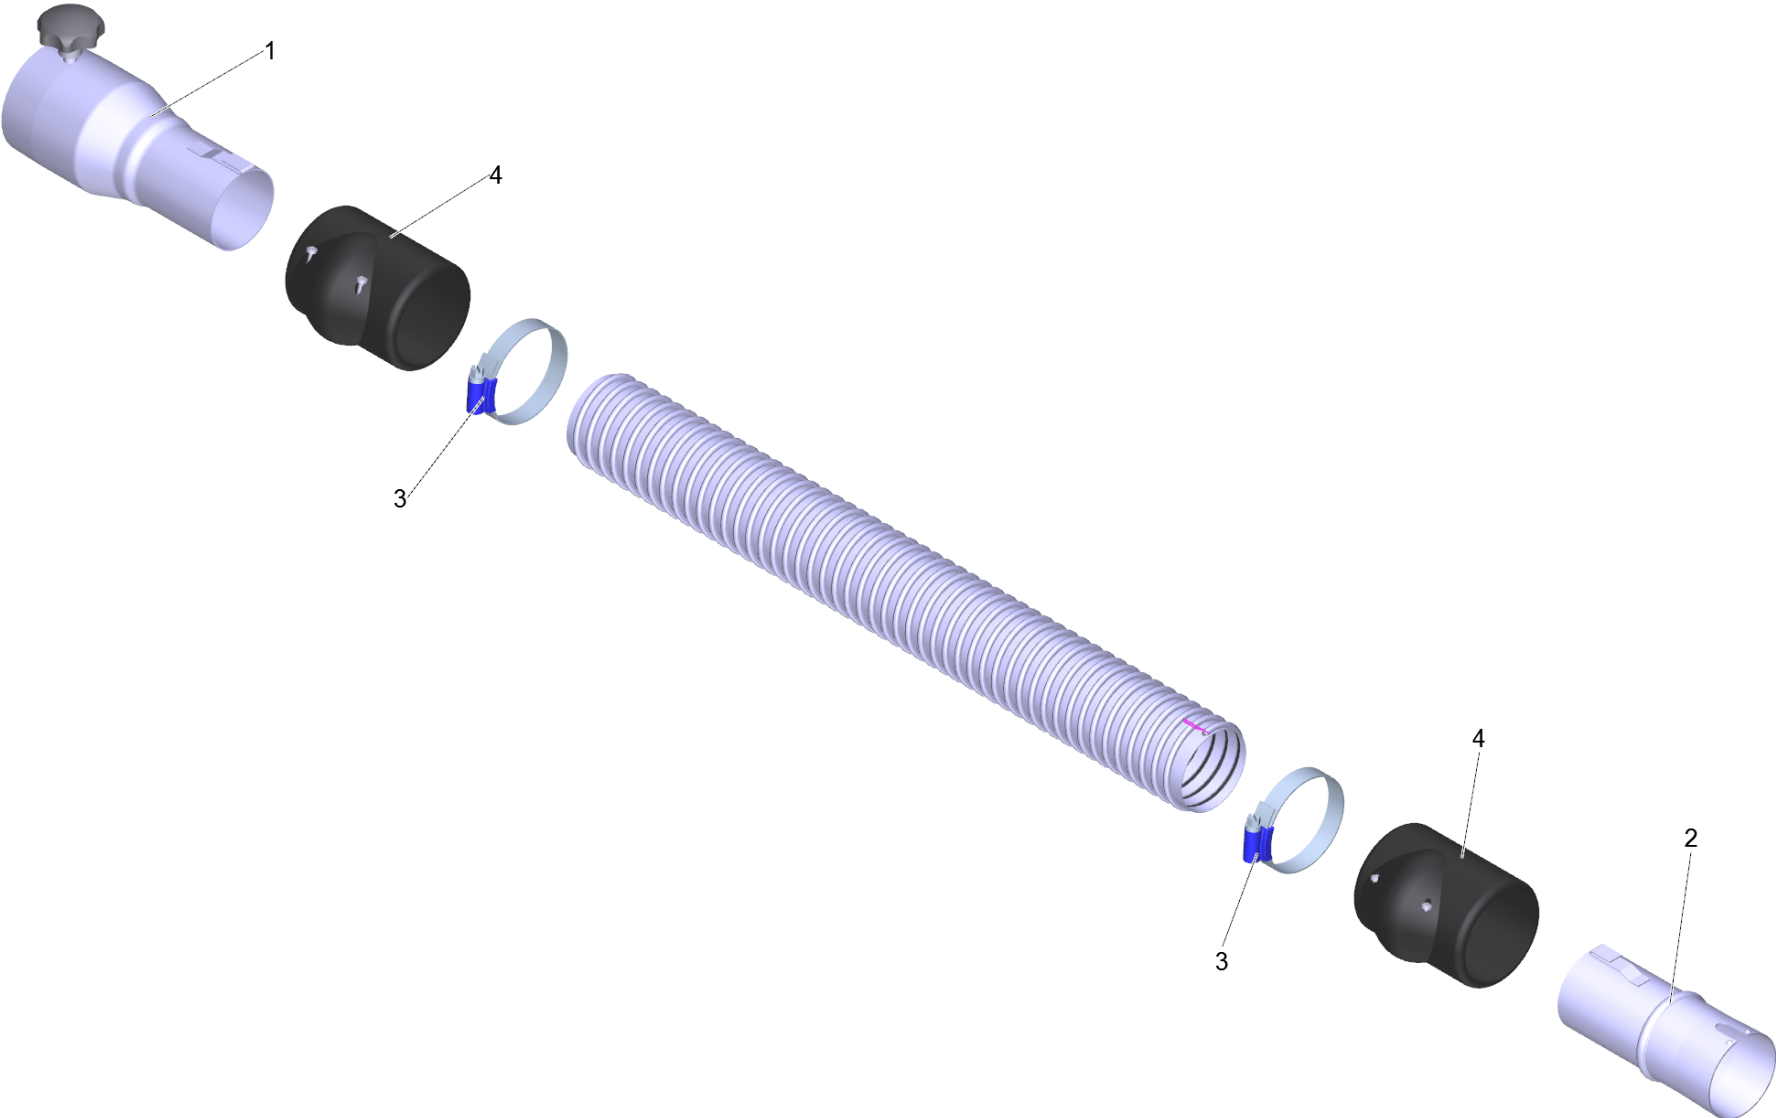

40 Accessories

POS	Article no.	Description	Quantity	Unit
1	6.907-296.0	Suction hose PVC el. DN72 3m	1.000	ST
1	6.907-297.0	Suction hose PVC el. DN72 5m	1.000	ST
15	6.902-200.0	Suction nozzle rubber round DN42	1.000	ST
15	6.902-199.0	Suction nozzle rubber round DN52	1.000	ST
10	6.902-182.0	Suction tube coated 750mm, el. DN42	1.000	ST
10	6.902-181.0	Suction tube coated 850mm, el. DN52	1.000	ST
20	6.902-204.0	Surface brush 130mm DN42, Ex-Schutz	1.000	ST
16	6.902-188.0	Surface nozzle aluminium 150mm DN42	1.000	ST
16	6.902-187.0	Surface nozzle aluminium 150mm DN52	1.000	ST
5	6.902-178.0	Vacuum cleaner connection DN72 auf DN42	1.000	ST
5	6.902-177.0	Vacuum cleaner connection DN72 auf DN52	1.000	ST
23	6.902-206.0	Y-Piece DN72 auf 2x DN52	1.000	ST