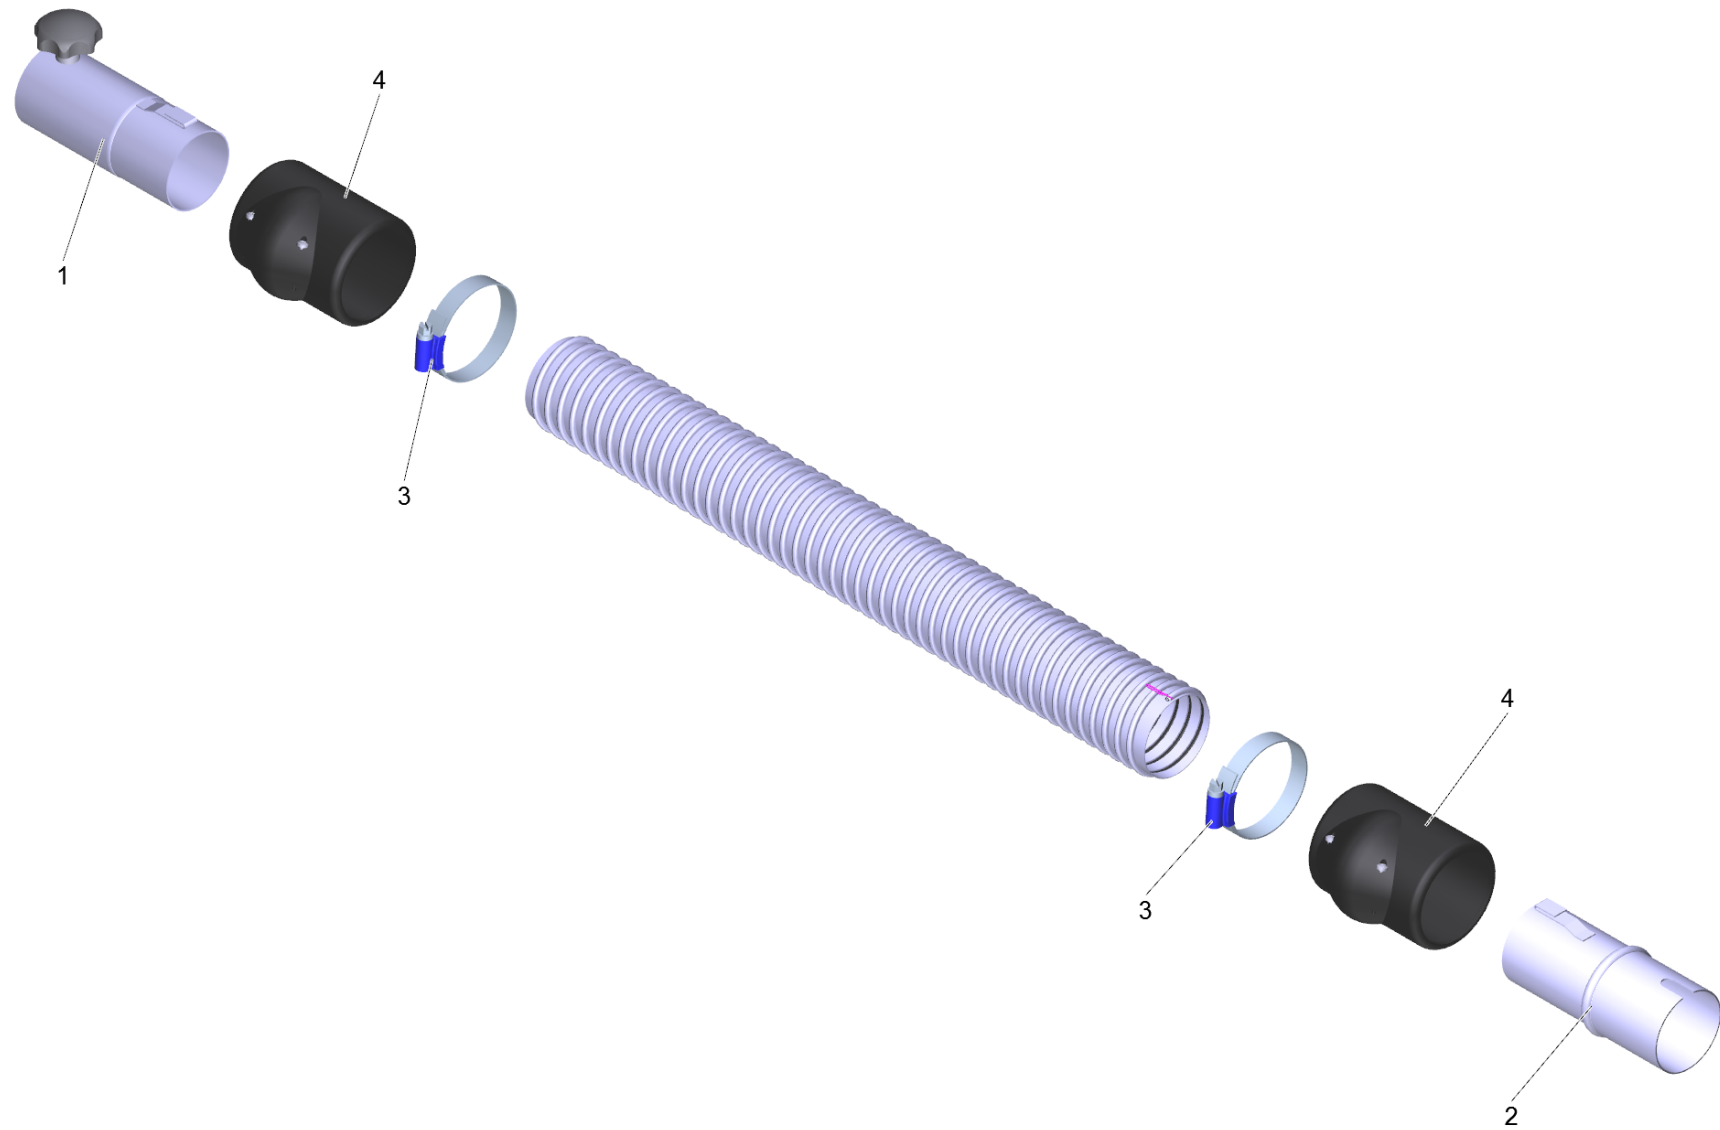

6 Extension hose PU el. DN42 3m (6.907-314.0)

POS	Article no.	Description	Quantity	Unit
1	6.902-170.0	Accessories connection DN42	1.000	ST
2	6.902-172.0	Accessories connection rotatable DN42	1.000	ST
3	6.902-167.0	Hose clip 40-60 mm	2.000	ST
4	6.902-171.0	Hose collar DN42	2.000	ST
999	7.303-363.0	Sheet metal screw ST3,5X16,0-A2-20H-C-H	1.000	ST
999	6.303-555.0	Star grip M6	1.000	ST