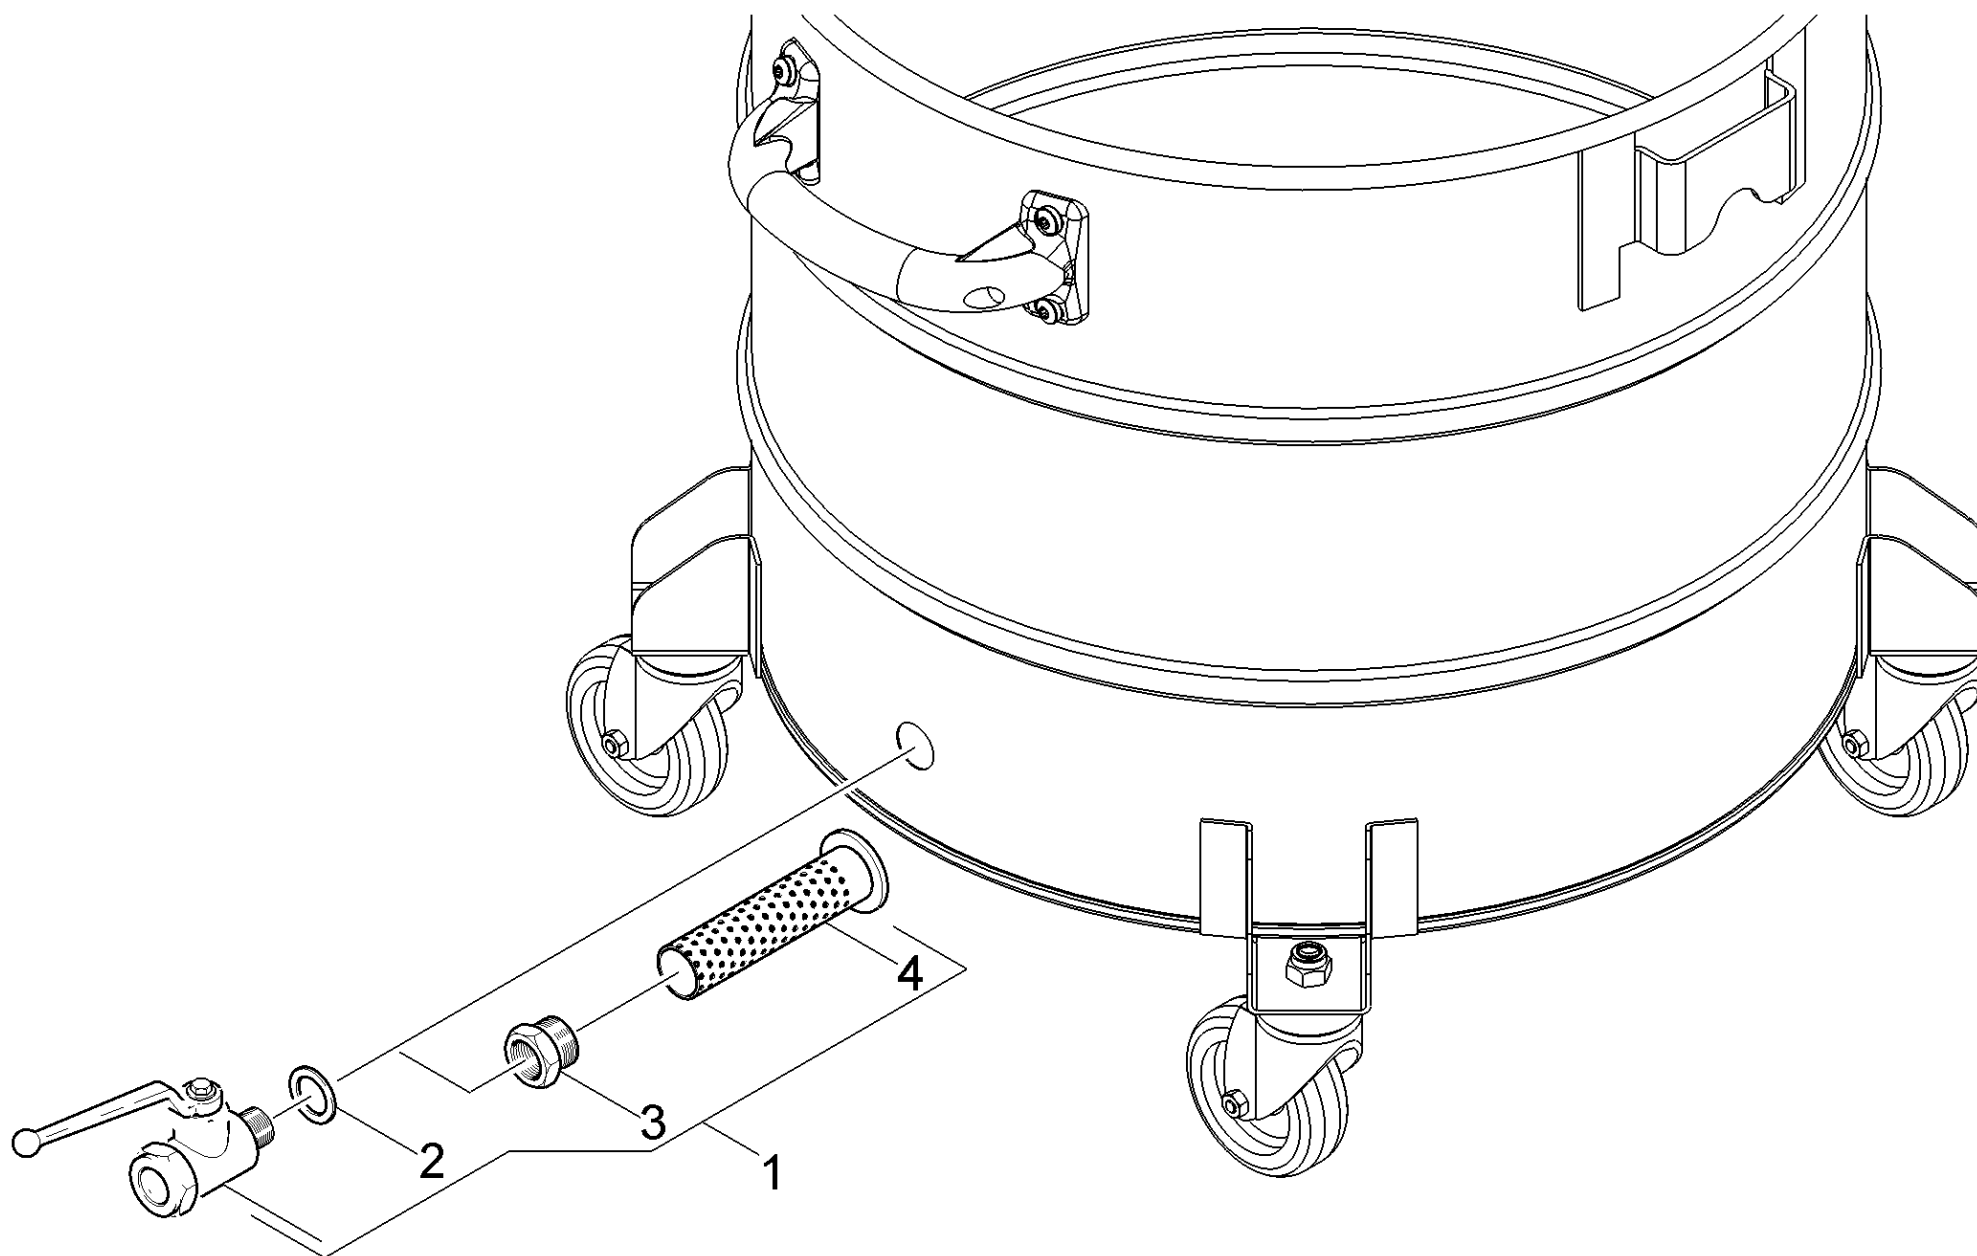

50 Add-on kit liquid

POS	Article no.	Description	Quantity	Unit
1	2.882-695.0	Add-on kit liquid	1.000	ST
2	6.362-015.0	Joint ring 21X30X2	1.000	ST
3	7.387-163.0	Reducing nipple N4-1"x1/2"-1.4571 EN1024	1.000	ST
4	5.731-645.0	Shavings strainer add-on kit liquids	1.000	ST