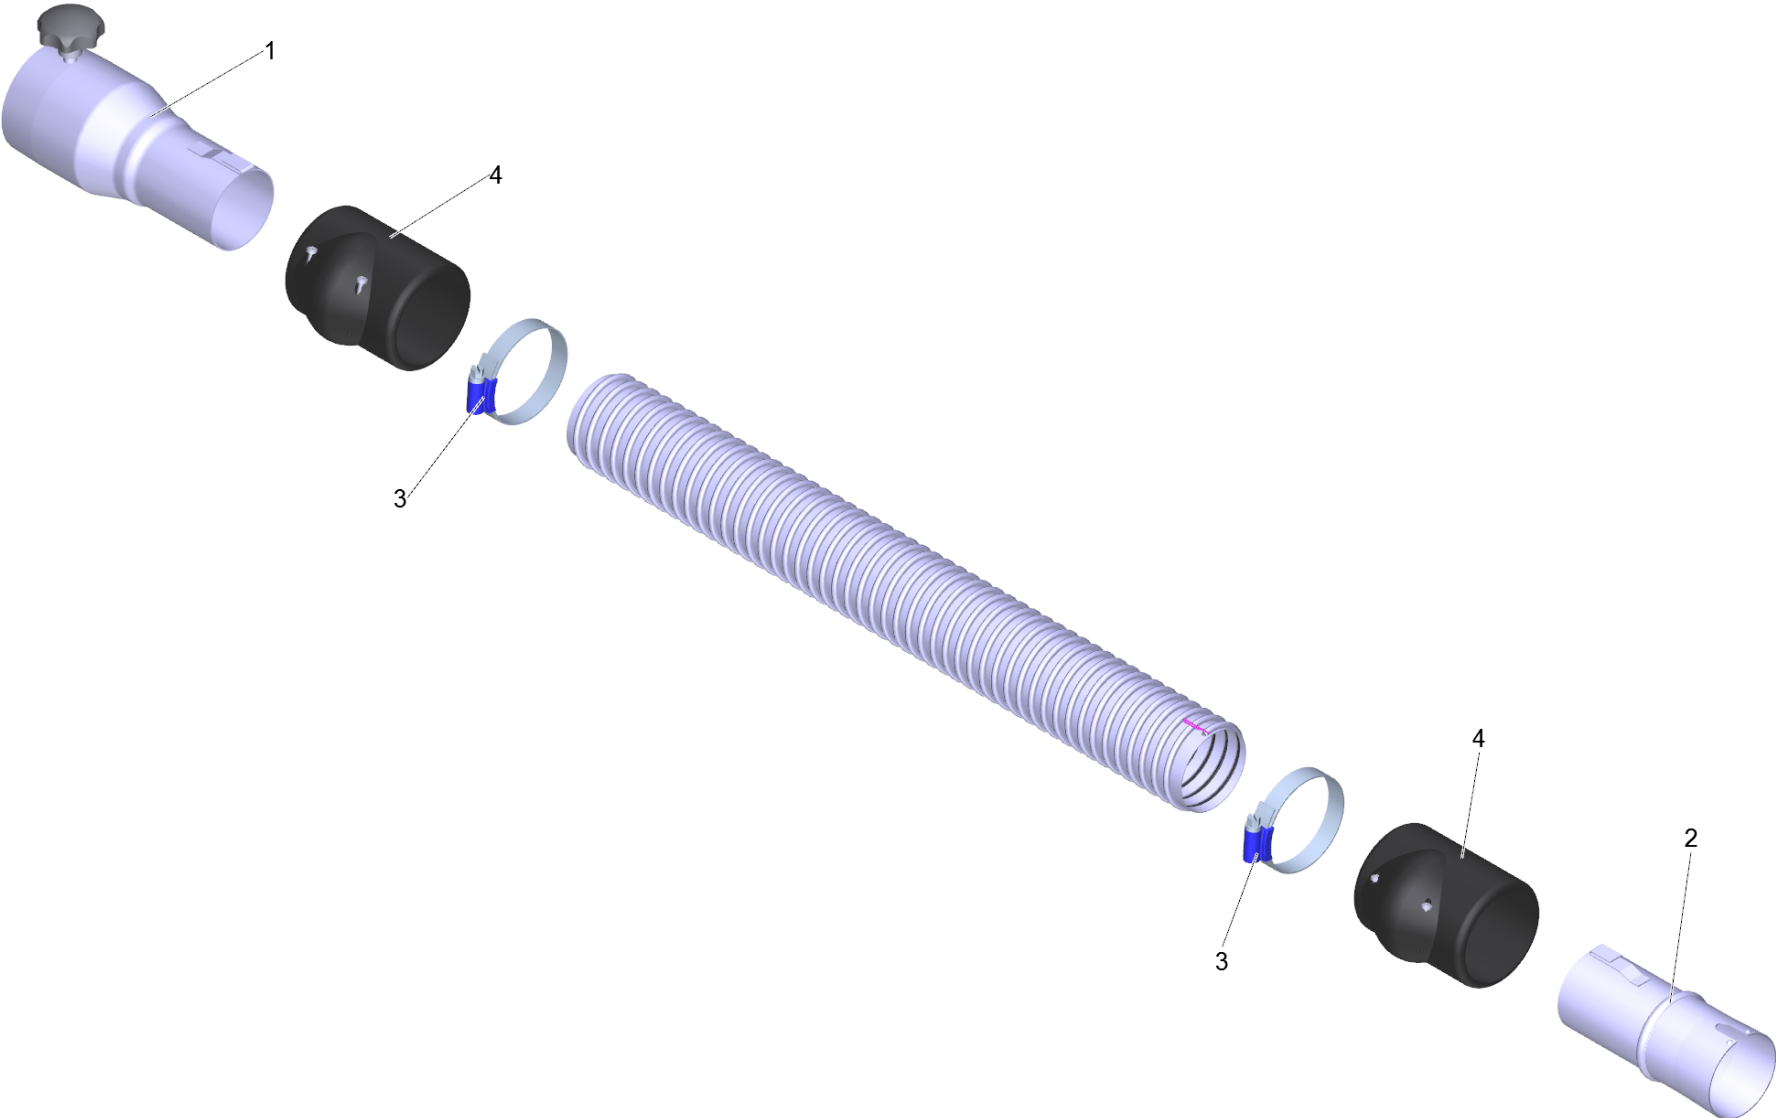

1 Suction hose PU el. DN42 3m (6.907-298.0)

POS	Article no.	Description	Quantity	Unit
2	6.902-172.0	Accessories connection rotatable DN42	1.000	ST
3	6.902-167.0	Hose clip 40-60 mm	2.000	ST
4	6.902-171.0	Hose collar DN42	2.000	ST
999	7.303-363.0	Sheet metal screw ST3,5X16,0-A2-20H-C-H	1.000	ST
999	6.303-554.0	Star grip M8	1.000	ST
1	6.902-178.0	Vacuum cleaner connection DN72 auf DN42	1.000	ST