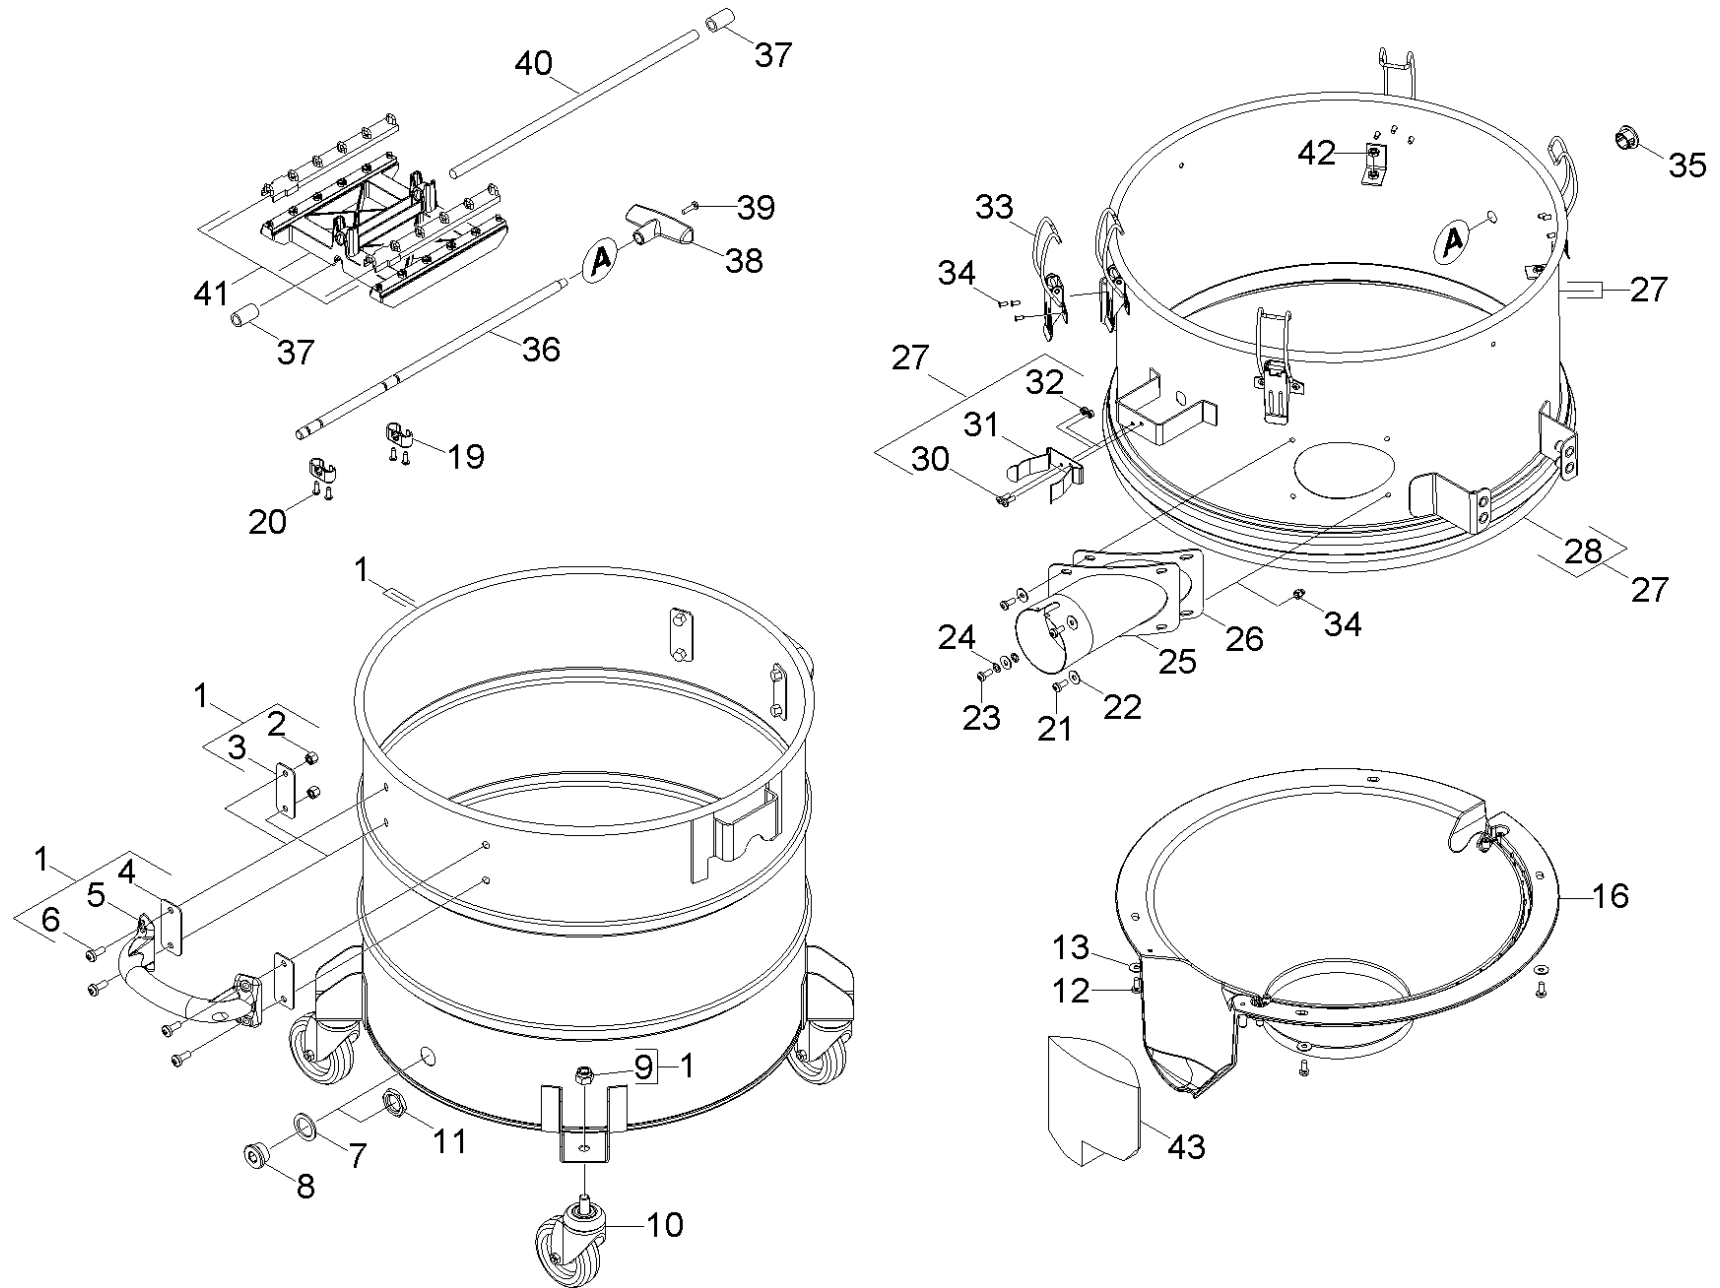

20 Vacuum motor

POS	Article no.	Description	Quantity	Unit
36	6.363-569.0	Seal intermediate ring above	1.000	ST
9	7.312-039.0	Serrated lock washer A4,3-1.4310 DIN 67	3.000	ST
18	7.312-041.0	Serrated lock washer A5,3-1.4310 DIN 67	1.000	ST
25	5.058-523.0	Sheet metal component	2.000	ST
1	5.050-994.0	Sheet metal component covering cap blowe	1.000	ST
29	5.033-680.0	Sheet metal component strain relief	1.000	ST
38	7.312-052.0	Washer 5 -A2 ISO 7089	12.000	ST
34	7.312-282.0	Washer 5 -A2 ISO 7093-1	2.000	ST