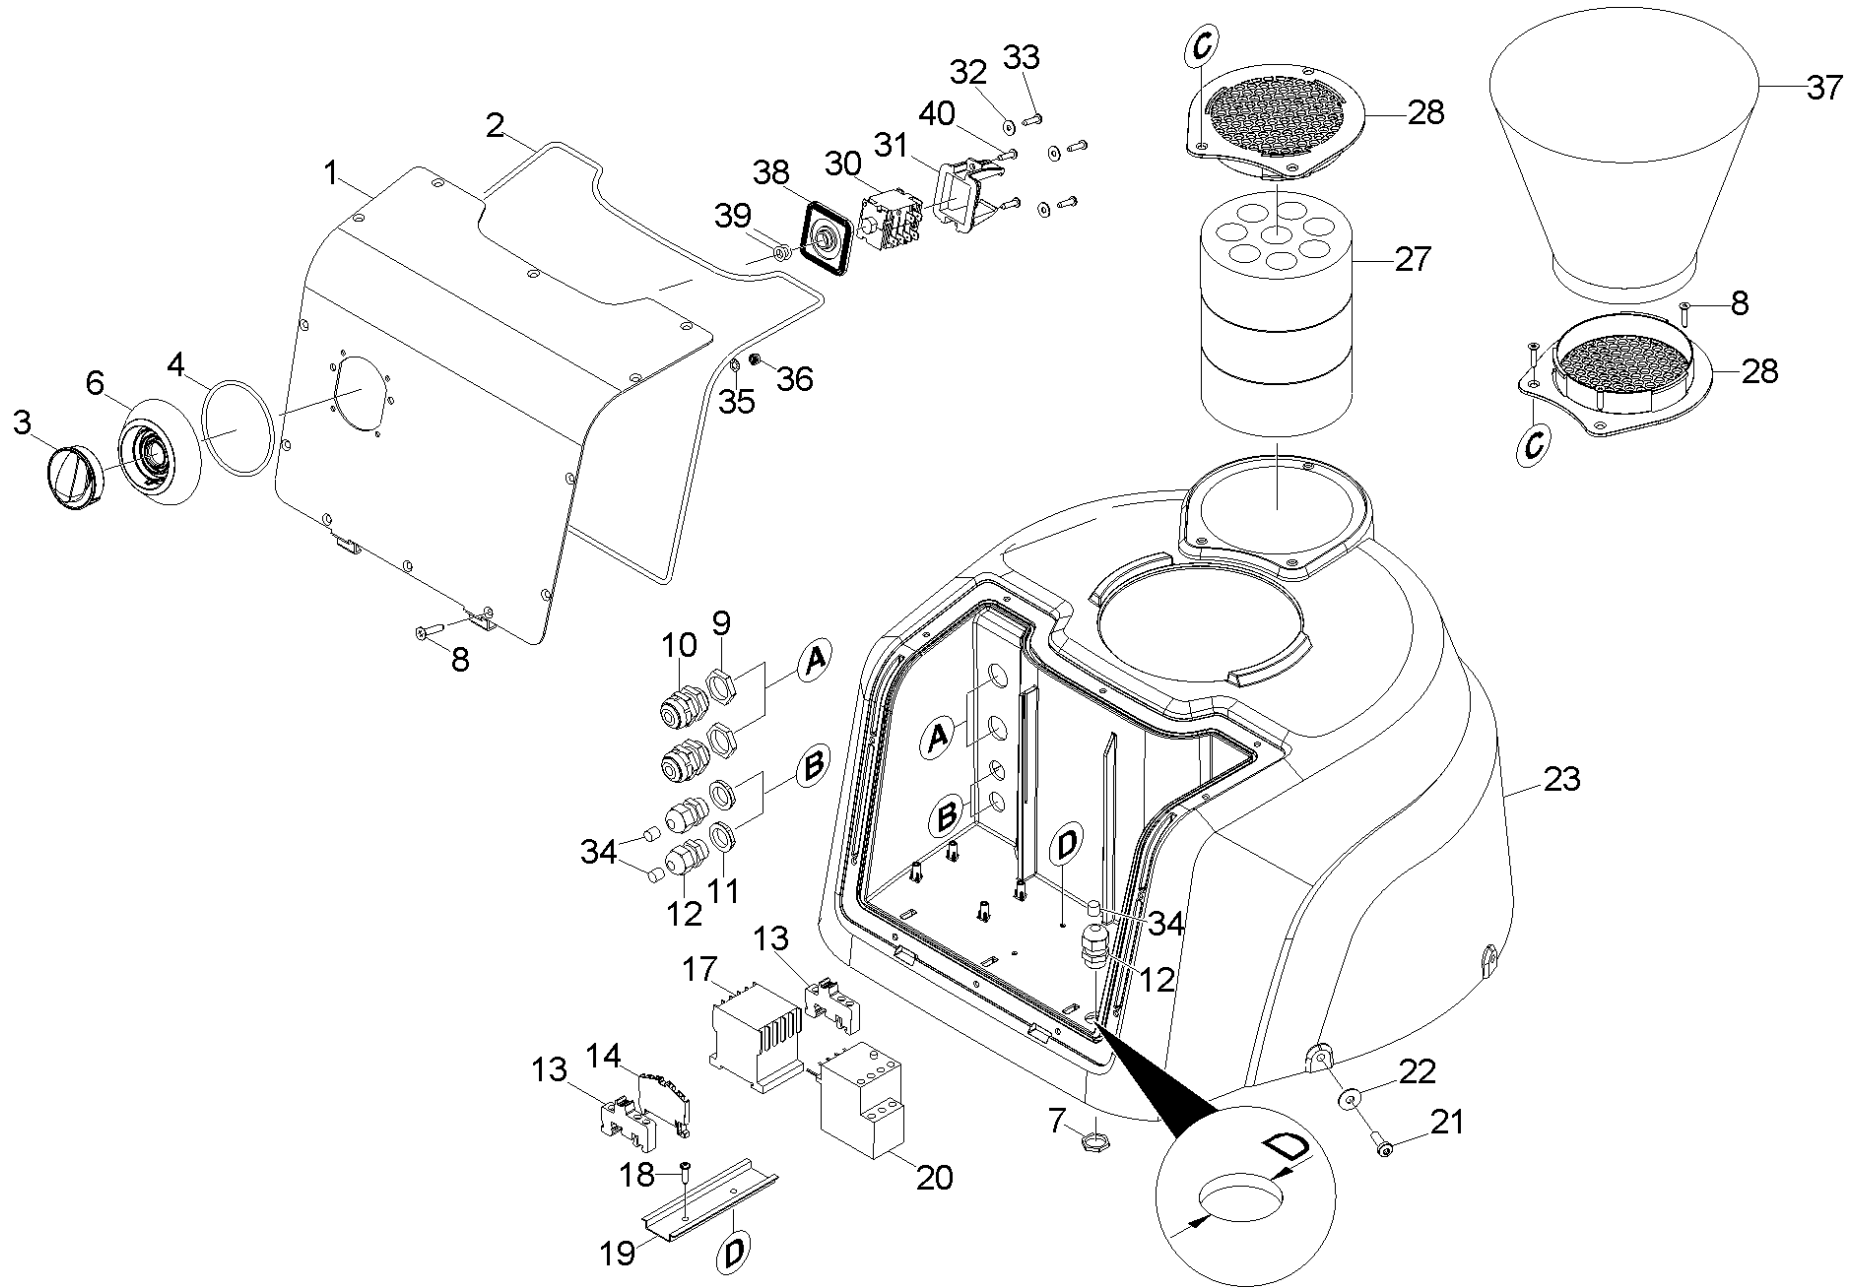

11 Cover

POS	Article no.	Description	Quantity	Unit	Remark	Foot note text
14	6.643-723.0	Binder protective conductor only for rep	1.000	ST		
37	6.414-975.0	Blowing filter	1.000	ST		
29	6.641-811.0	Cable clamp d 12,7	2.000	ST		
12	6.648-399.0	Cable gland black M16x1,5	3.000	ST		
10	6.648-344.0	Cable gland grey M20X1,5	2.000	ST		
17	6.632-175.0	Contactora 4 KW /230V	1.000	ST		
1	4.841-103.0	Control panel complete IVC 60/30 Tact² L	1.000	ST		
8	7.303-269.0	Countersunk screw 4x20 -A2-70 (In6Rd)	15.000	ST		
23	5.069-425.0	Cover	1.000	ST	D=12,3mm	VERSION 2
13	6.643-582.0	End clamp PH	2.000	ST		
27	5.365-339.0	Foam cover	3.000	ST		
28	5.050-995.0	Grate cover	2.000	ST		
3	5.744-025.0	Handle	1.000	ST		
36	7.311-431.0	Hexagon nut M 5-1.4305 ISO 10511	1.000	ST		
31	5.394-906.0	Holder switch	1.000	ST		
11	6.648-415.0	Locknut black M16	3.000	ST		
9	6.648-416.0	Locknut black M20	2.000	ST		
7	6.648-445.0	Locknut M12x1,5 CuZn	1.000	ST		VERSION 2
7	6.648-446.0	Locknut M16x1,5 CuZn	1.000	ST		VERSION 1
16	6.644-561.0	Modular terminal 4-polig 2,5mm²	1.000	ST		
15	6.644-542.0	Modular terminal four-pole 2,5mm²	1.000	ST		
20	6.633-646.0	Motor protection relay triple-pole	1.000	ST		
19	5.802-084.0	Mounting part	1.000	ST		
39	6.362-487.0	O-Ring seal 5,7 X 1,9-NBR 70	2.000	ST		
21	7.306-182.0	Pan head screw M5x16 -A2-70 ISO 14583	4.000	ST		
6	5.033-965.0	Retainer handle	1.000	ST		
30	6.630-425.0	Rotary switch	1.000	ST		
33	7.303-129.0	Screw 4x16 -10.9-R2R (K-In6Rd)	4.000	ST		
40	7.303-117.0	Screw 4x20 -A2-70 (In6Rd)	2.000	ST		
18	7.303-108.0	Screw 5x20 -10.9-R2R (In6Rd)	2.000	ST