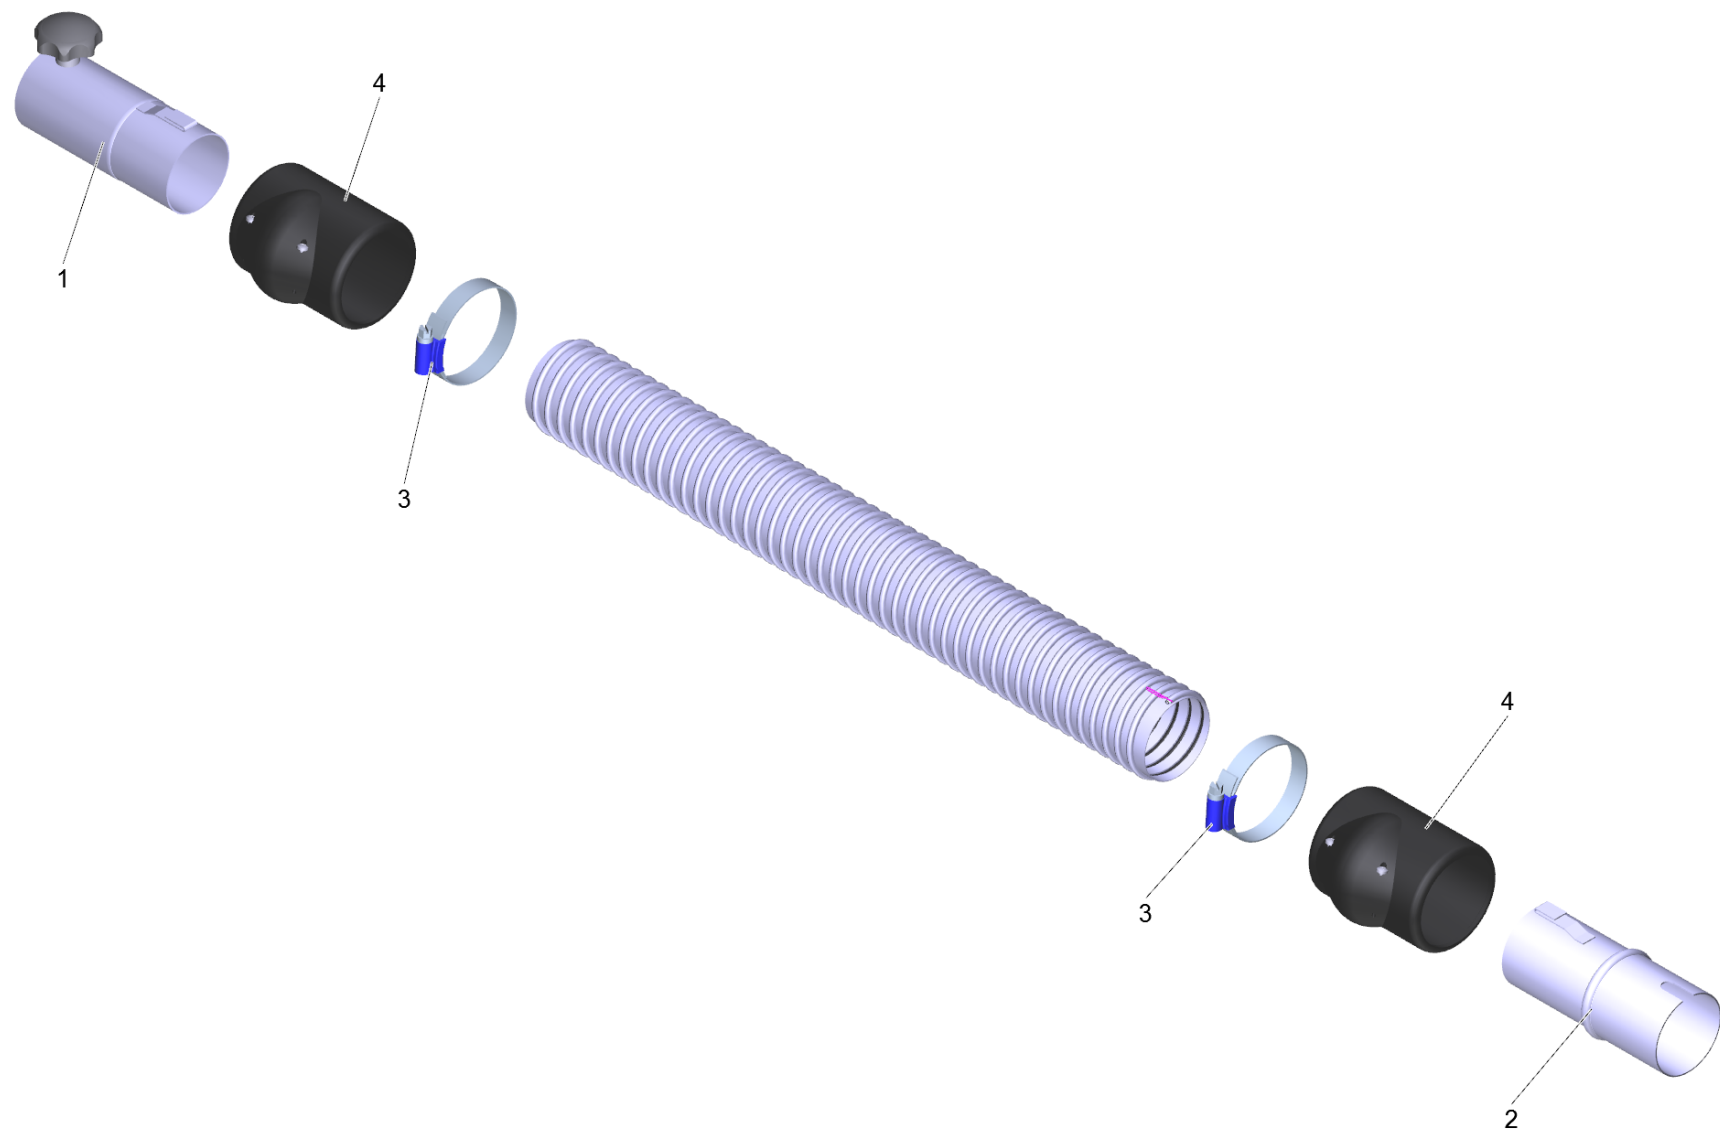

6 Extension hose PU el. DN42 5m (6.907-315.0)

POS	Article no.	Description	Quantity	Unit
1	6.902-170.0	Accessories connection DN42	1.000	ST
2	6.902-172.0	Accessories connection rotatable DN42	1.000	ST
3	6.902-167.0	Hose clip 40-60 mm	2.000	ST
4	6.902-171.0	Hose collar DN42	2.000	ST
999	7.303-363.0	Sheet metal screw ST3,5X16,0-A2-20H-C-H	1.000	ST
999	6.303-555.0	Star grip M6	1.000	ST