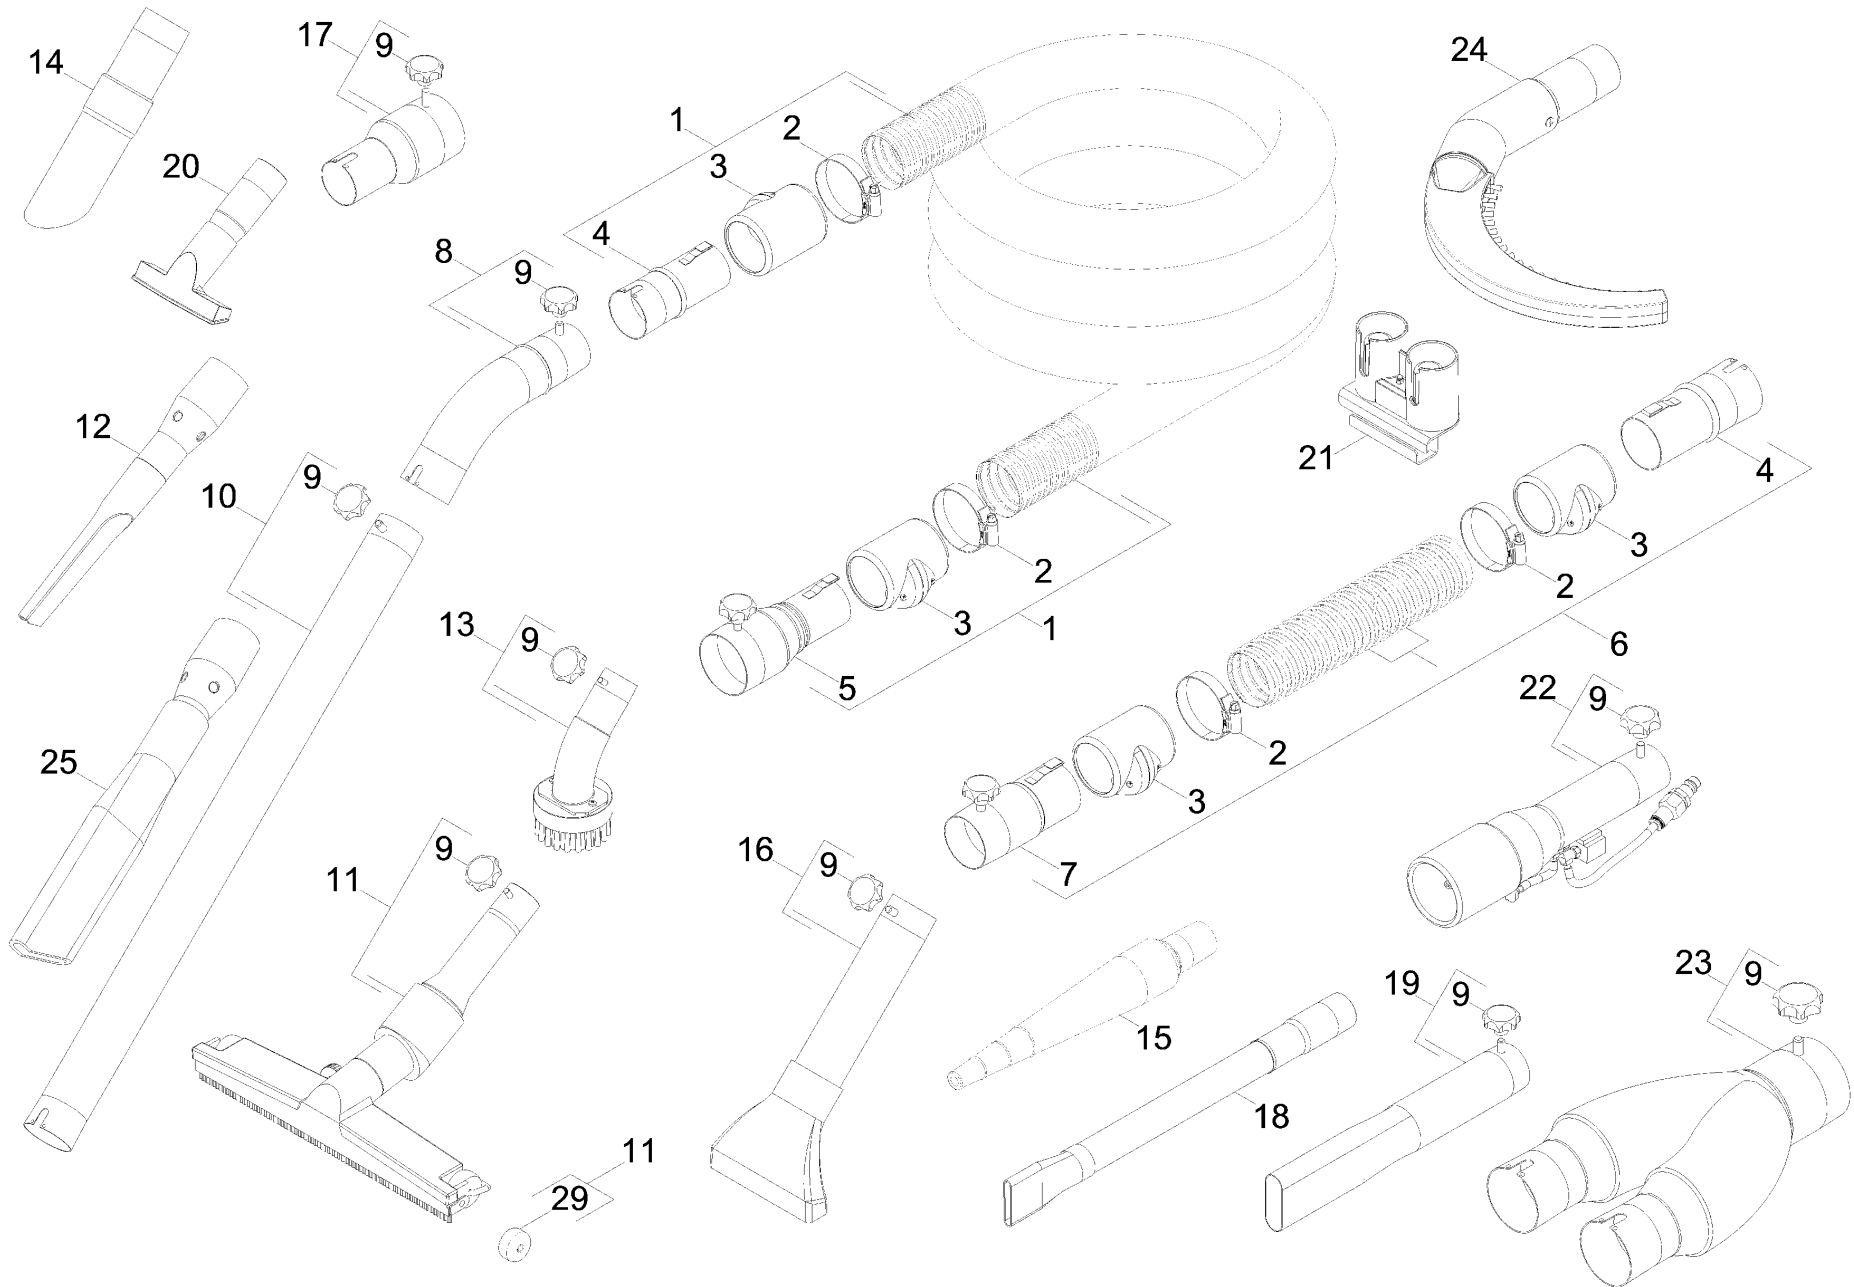

1 Tank complete replacement 100l (4.070-838.0)

POS	Article no.	Description	Quantity	Unit
10	7.311-334.0	Cap nut M6 -A1-50 DIN 917	8.000	ST
2	6.435-242.0	Castor without brake 75	4.000	ST
8	5.321-699.0	Handhold	2.000	ST
11	7.311-524.0	Hexagon nut M10-A2-70 ISO 7040	4.000	ST
4	6.362-015.0	Joint ring 21X30X2	1.000	ST
3	6.385-672.0	Locknut G 1/2"	1.000	ST
5	6.132-002.0	Plug box	1.000	ST
9	7.306-193.0	Screw M6x16 -A2-70 (In6Rd)	8.000	ST
7	6.273-236.0	Seal	4.000	ST
6	5.058-523.0	Sheet metal component	4.000	ST