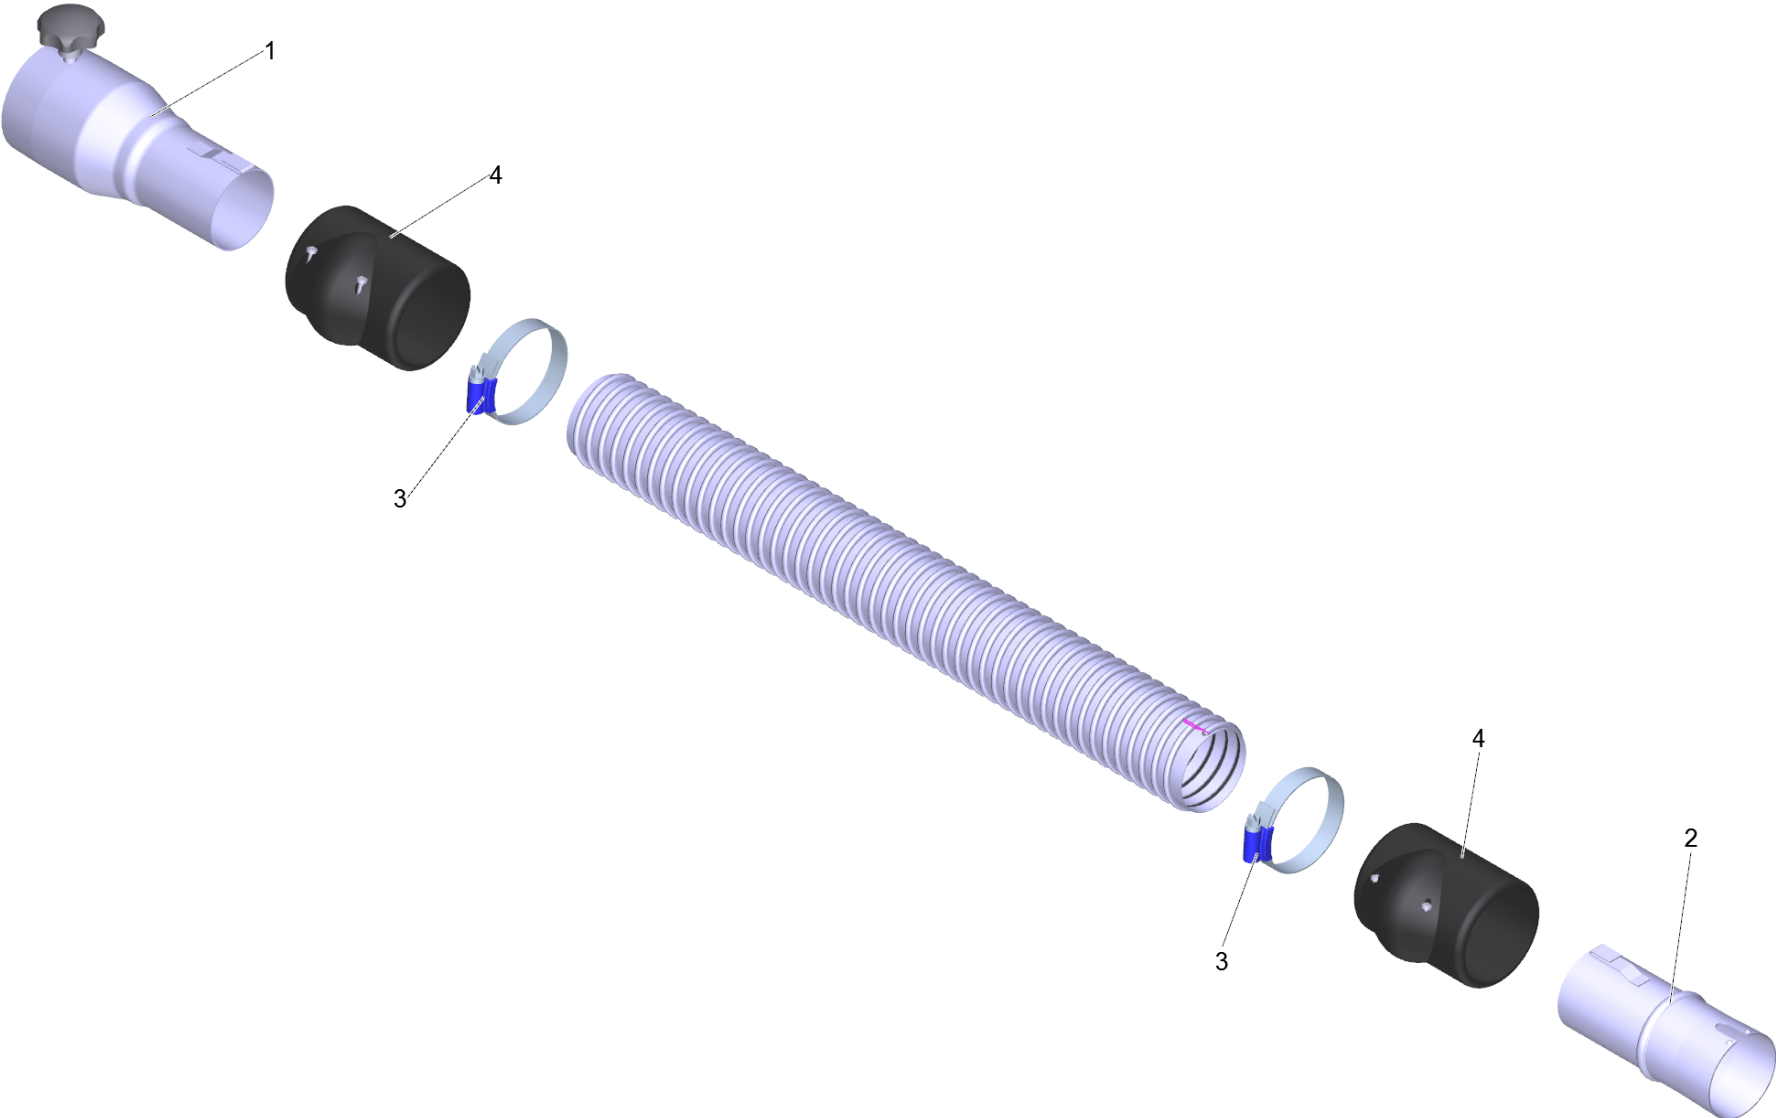

12 Suction hose PVC el. DN42 3m (6.907-292.0)

POS	Article no.	Description	Quantity	Unit
2	6.902-172.0	Accessories connection rotatable DN42	1.000	ST
3	6.902-167.0	Hose clip 40-60 mm	2.000	ST
4	6.902-171.0	Hose collar DN42	2.000	ST
999	7.303-363.0	Sheet metal screw ST3,5X16,0-A2-20H-C-H	1.000	ST
999	6.303-554.0	Star grip M8	1.000	ST
1	6.902-178.0	Vacuum cleaner connection DN72 auf DN42	1.000	ST