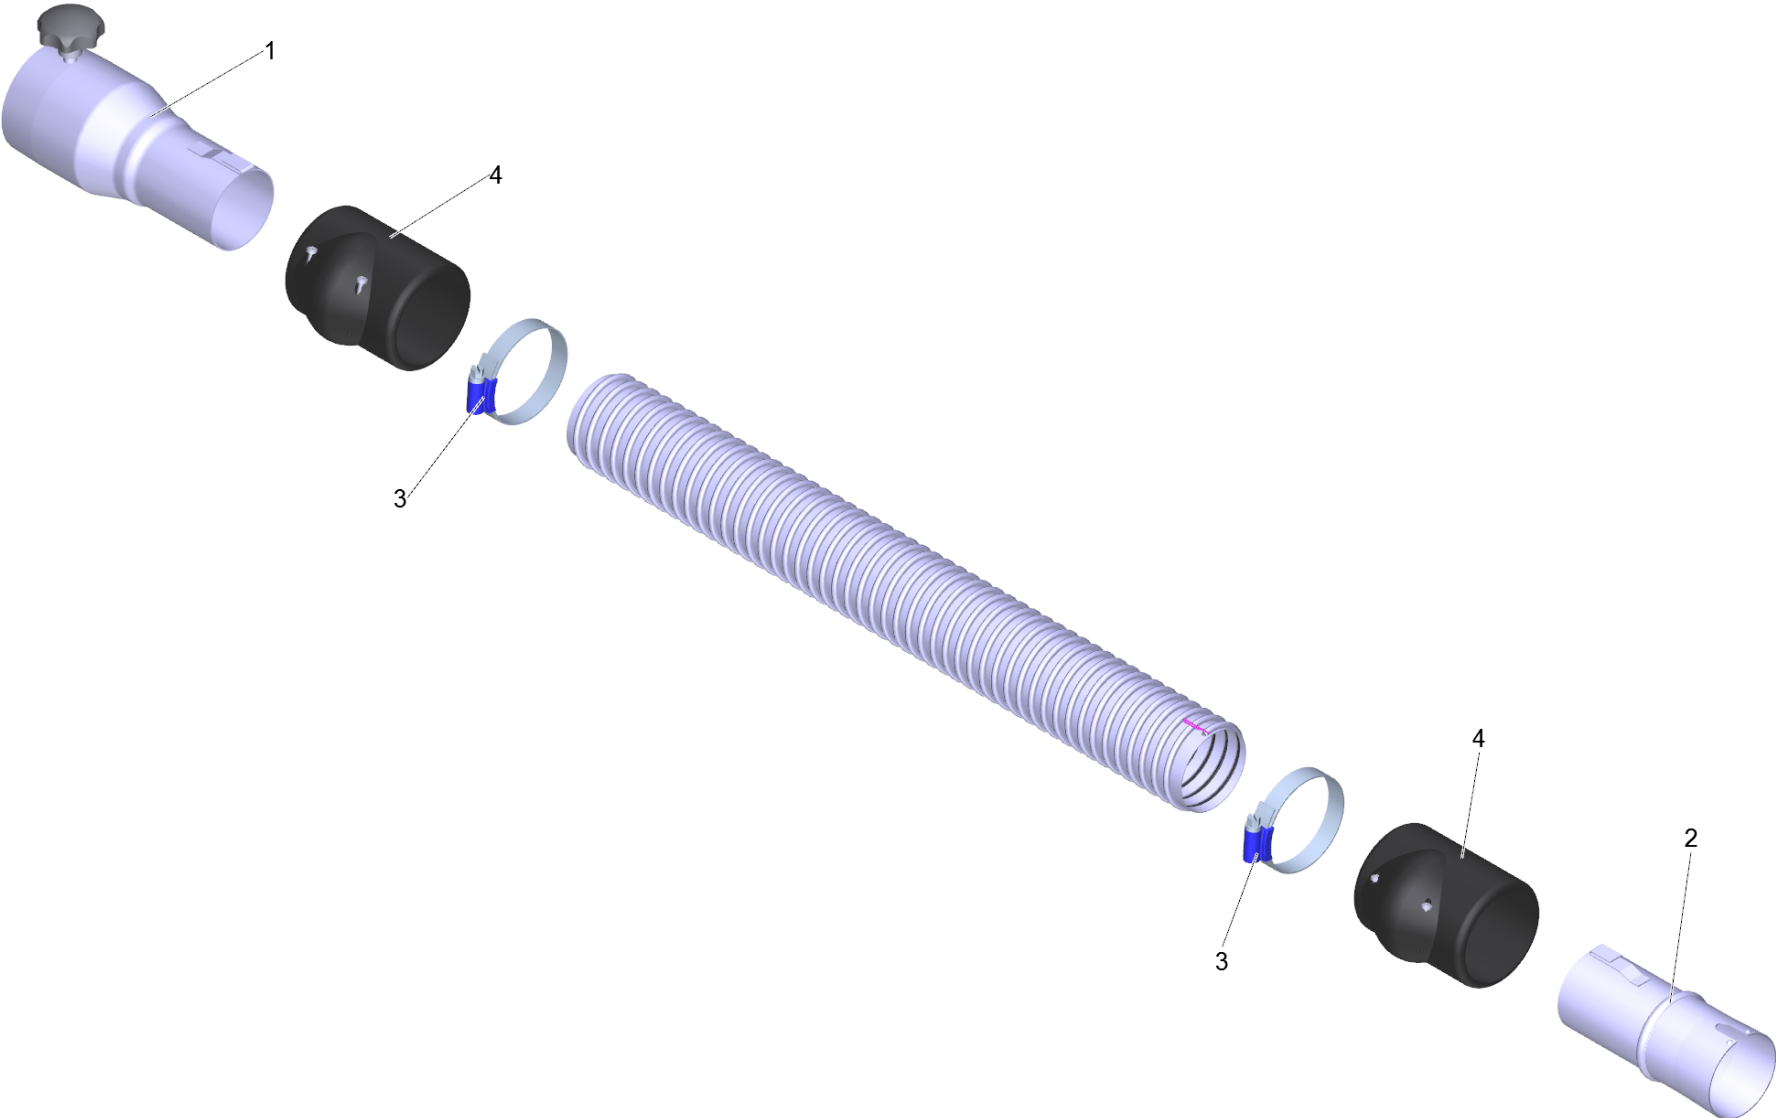

1 Suction hose PU el. DN52 3m (6.907-300.0)

POS	Article no.	Description	Quantity	Unit
2	6.902-169.0	Accessories connection rotatable DN52	1.000	ST
3	6.902-167.0	Hose clip 40-60 mm	2.000	ST
4	6.902-166.0	Hose collar DN52	2.000	ST
999	7.303-363.0	Sheet metal screw ST3,5X16,0-A2-20H-C-H	1.000	ST
999	6.303-554.0	Star grip M8	1.000	ST
1	6.902-177.0	Vacuum cleaner connection DN72 auf DN52	1.000	ST