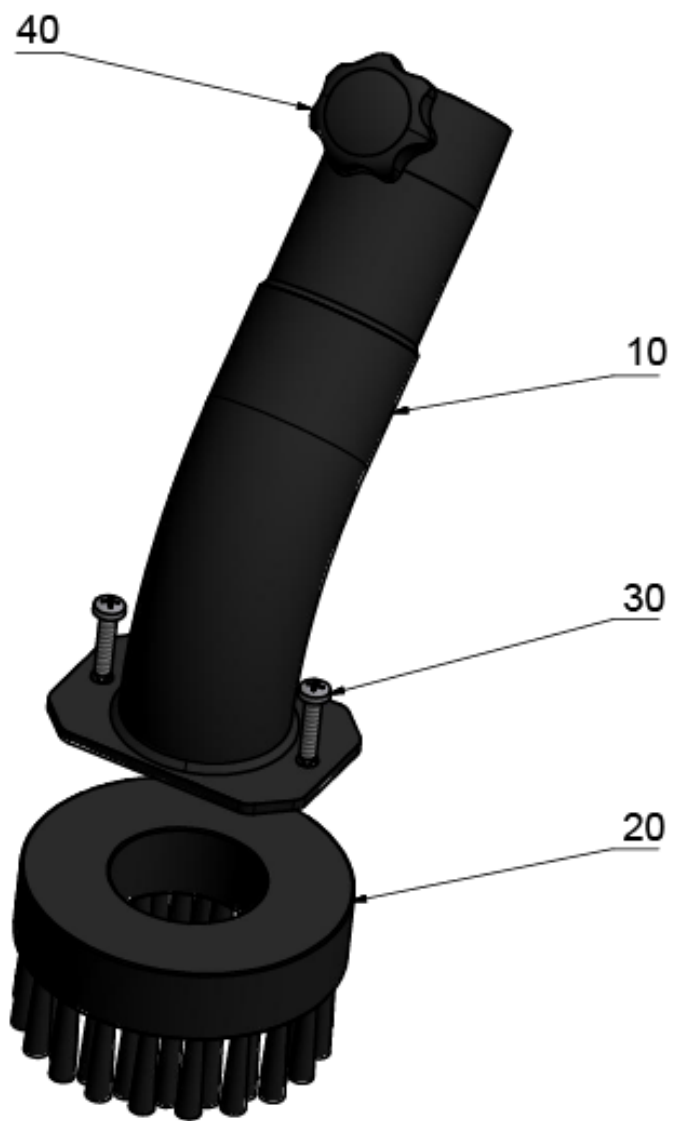

10 Suction brush round 45° DN42 (6.902-193.0)

POS	Article no.	Description	Quantity	Unit
10	9.976-380.0	Connecting piece with outside cone D40	1.000	ST
20	9.980-753.0	Disc brush for suction brush ø82mm	1.000	ST
30	9.974-177.0	Sheet metal screw 4,2x 22mm-vz DIN 7981	2.000	ST
40	6.303-555.0	Star grip M6	1.000	ST