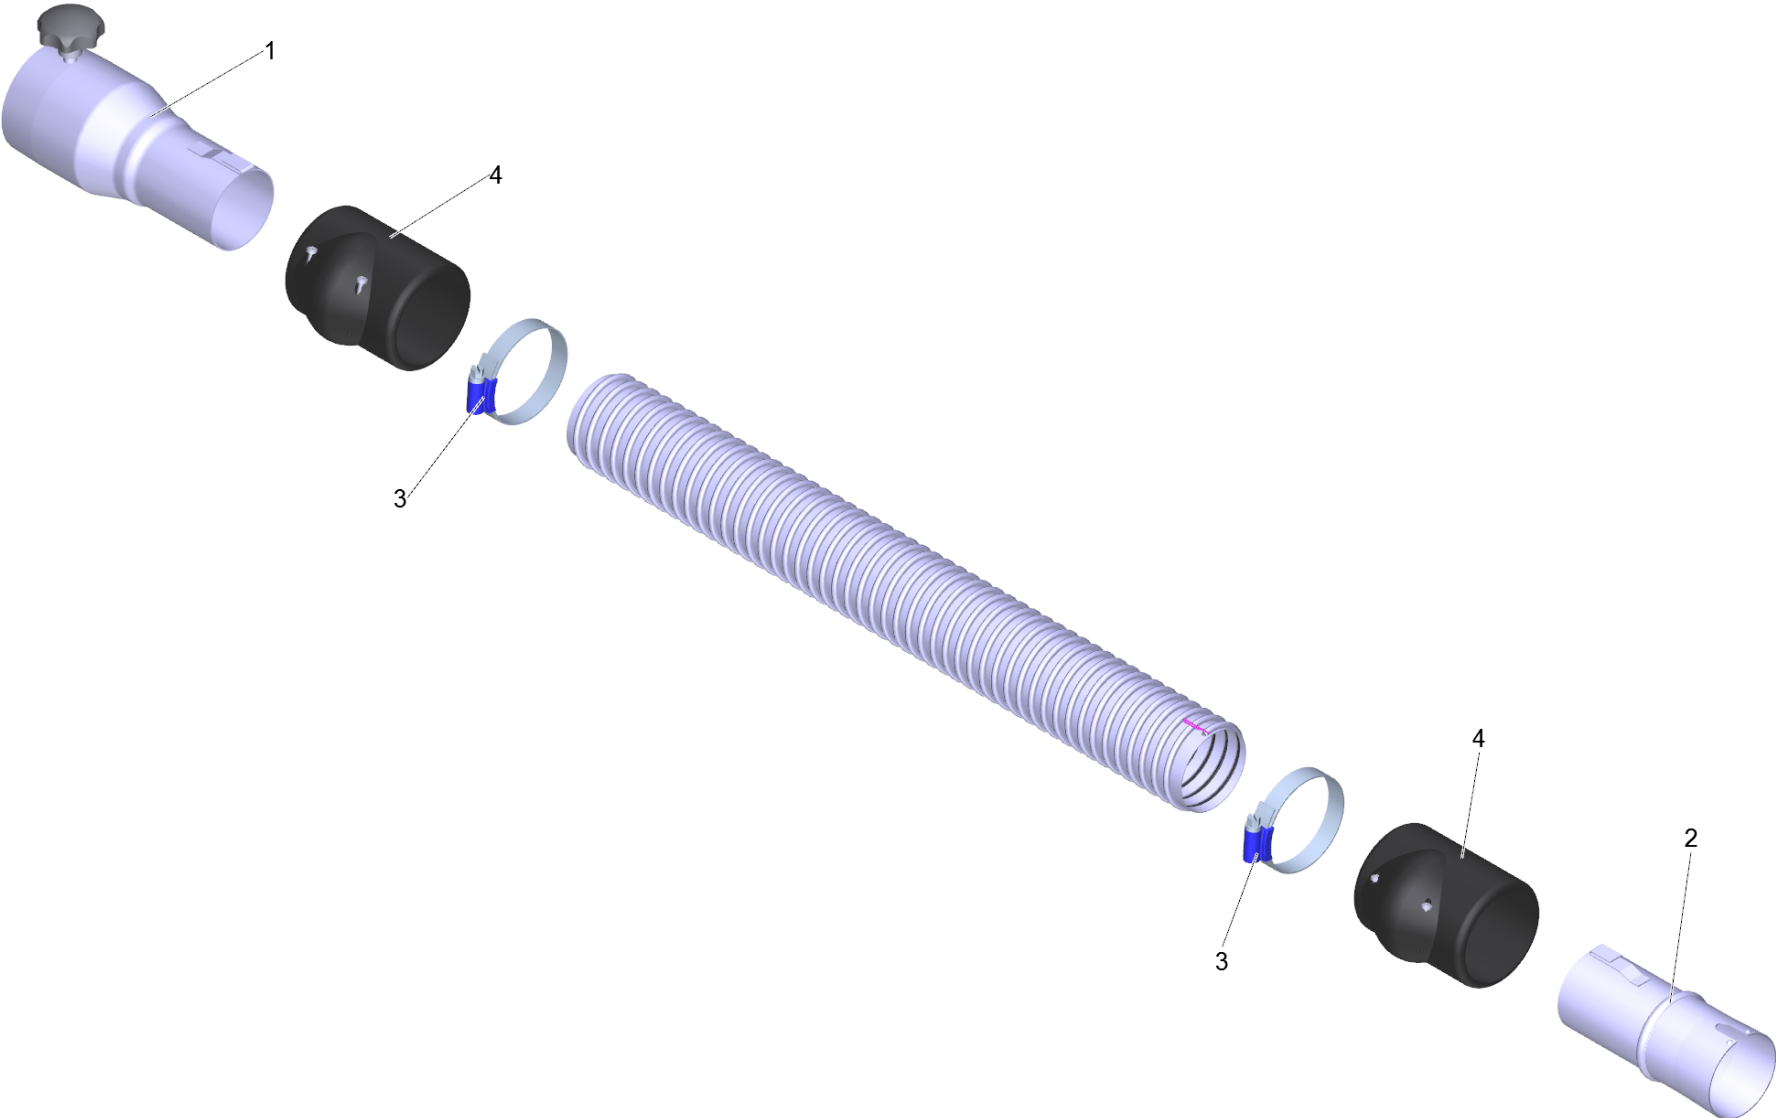

1 Suction hose PVC el. DN42 3m (6.907-292.0)

POS	Article no.	Description	Quantity	Unit
2	6.902-172.0	Accessories connection rotatable DN42	1.000	ST
3	6.902-167.0	Hose clip 40-60 mm	2.000	ST
4	6.902-171.0	Hose collar DN42	2.000	ST
999	7.303-363.0	Sheet metal screw ST3,5X16,0-A2-20H-C-H	1.000	ST
999	6.303-554.0	Star grip M8	1.000	ST
1	6.902-178.0	Vacuum cleaner connection DN72 auf DN42	1.000	ST