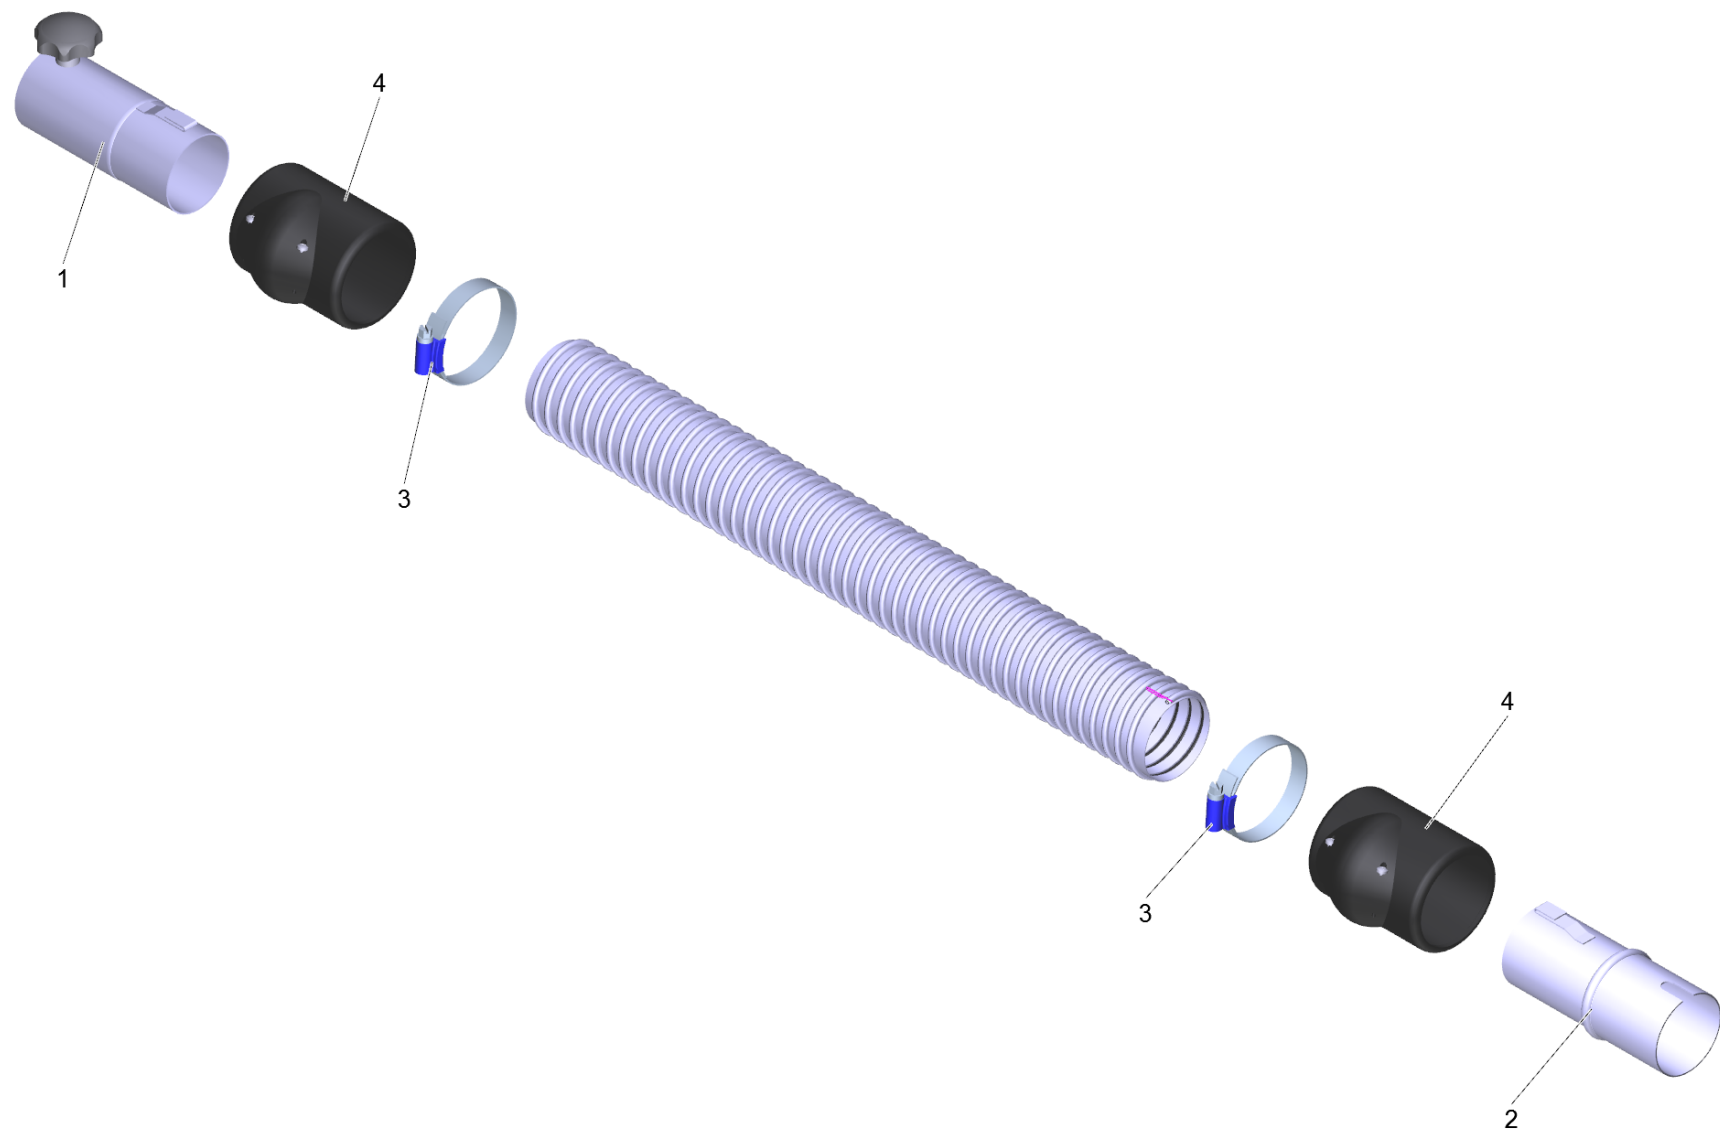

6 Extension hose ME-PU el. DN42 3m (6.907-318.0)

POS	Article no.	Description	Quantity	Unit
1	6.902-170.0	Accessories connection DN42	1.000	ST
2	6.902-172.0	Accessories connection rotatable DN42	1.000	ST
3	6.902-167.0	Hose clip 40-60 mm	2.000	ST
4	6.902-171.0	Hose collar DN42	2.000	ST
999	7.303-363.0	Sheet metal screw ST3,5X16,0-A2-20H-C-H	1.000	ST
999	6.303-555.0	Star grip M6	1.000	ST