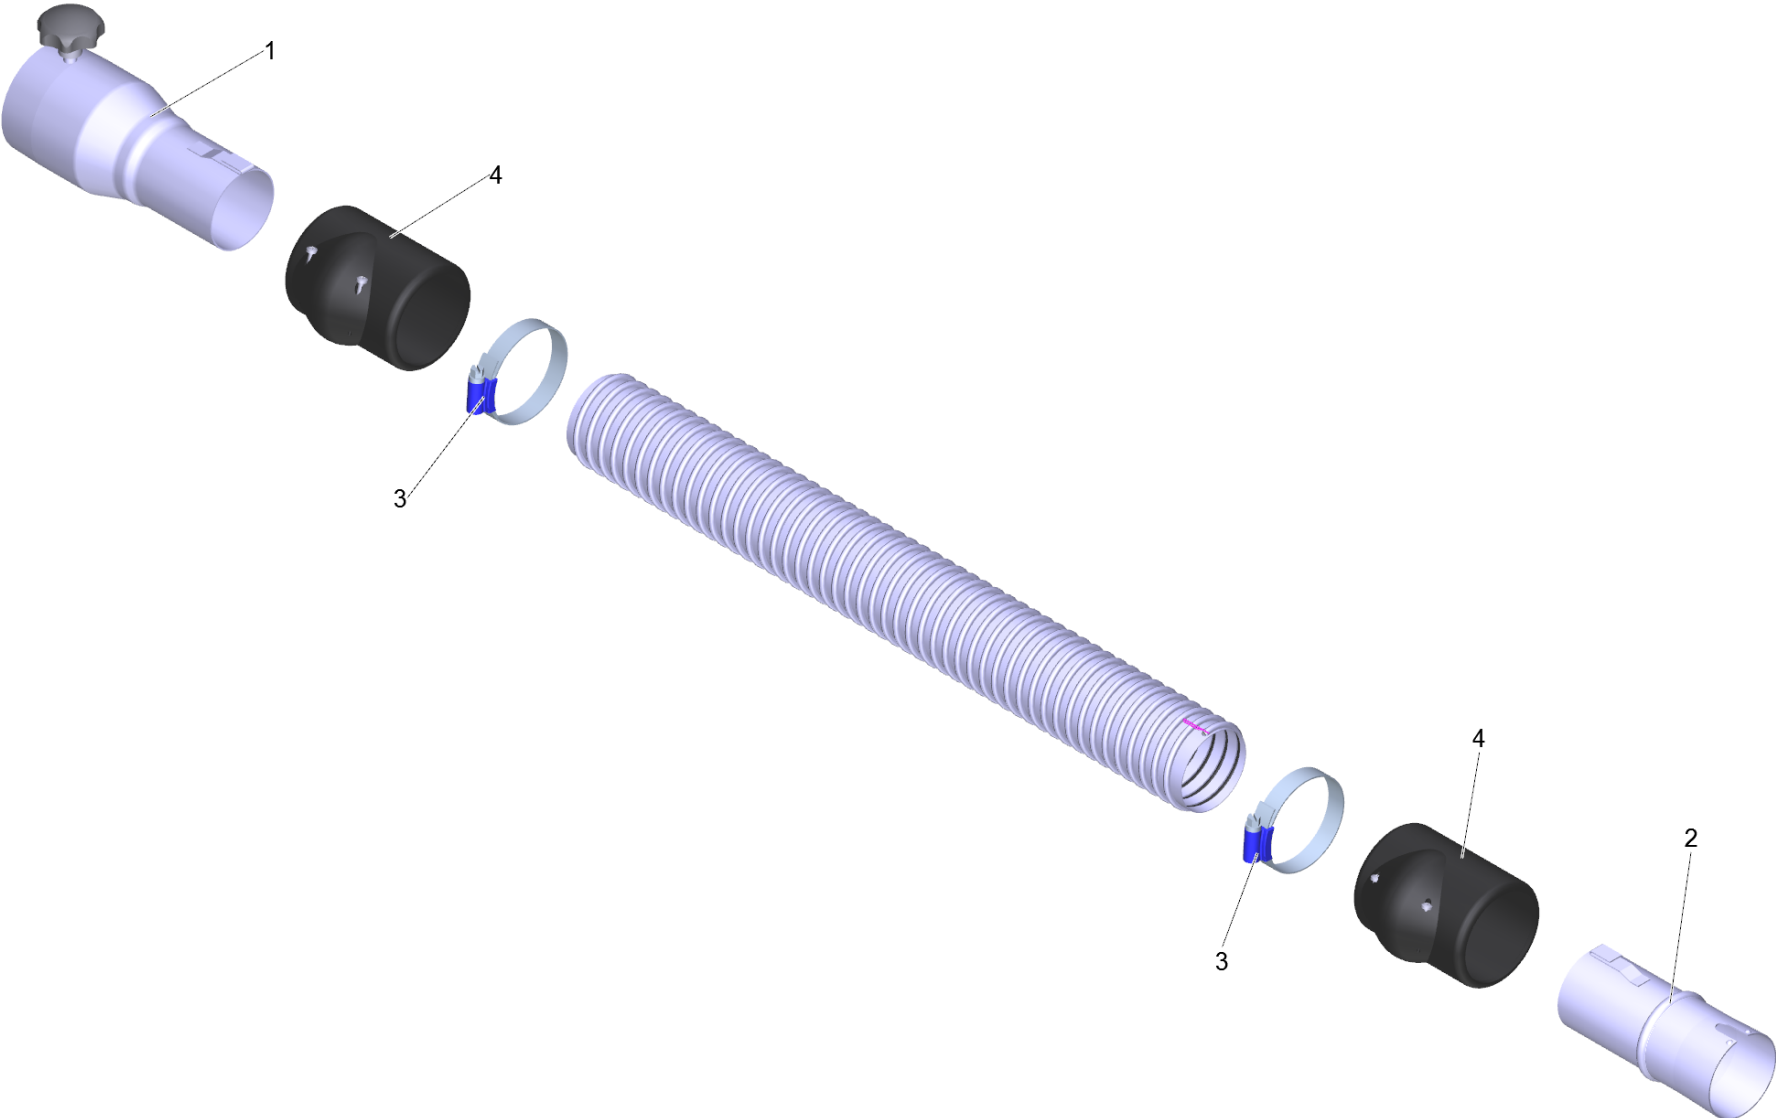

1 Suction hose PU el. DN72 5m (6.907-303.0)

POS	Article no.	Description	Quantity	Unit
1	6.902-173.0	Accessories connection DN72	1.000	ST
2	6.902-175.0	Accessories connection rotatable DN72	1.000	ST
3	6.902-176.0	Hose clip 60-80 mm	2.000	ST
4	6.902-174.0	Hose collar DN72	2.000	ST
999	7.303-363.0	Sheet metal screw ST3,5X16,0-A2-20H-C-H	1.000	ST
999	6.303-554.0	Star grip M8	1.000	ST