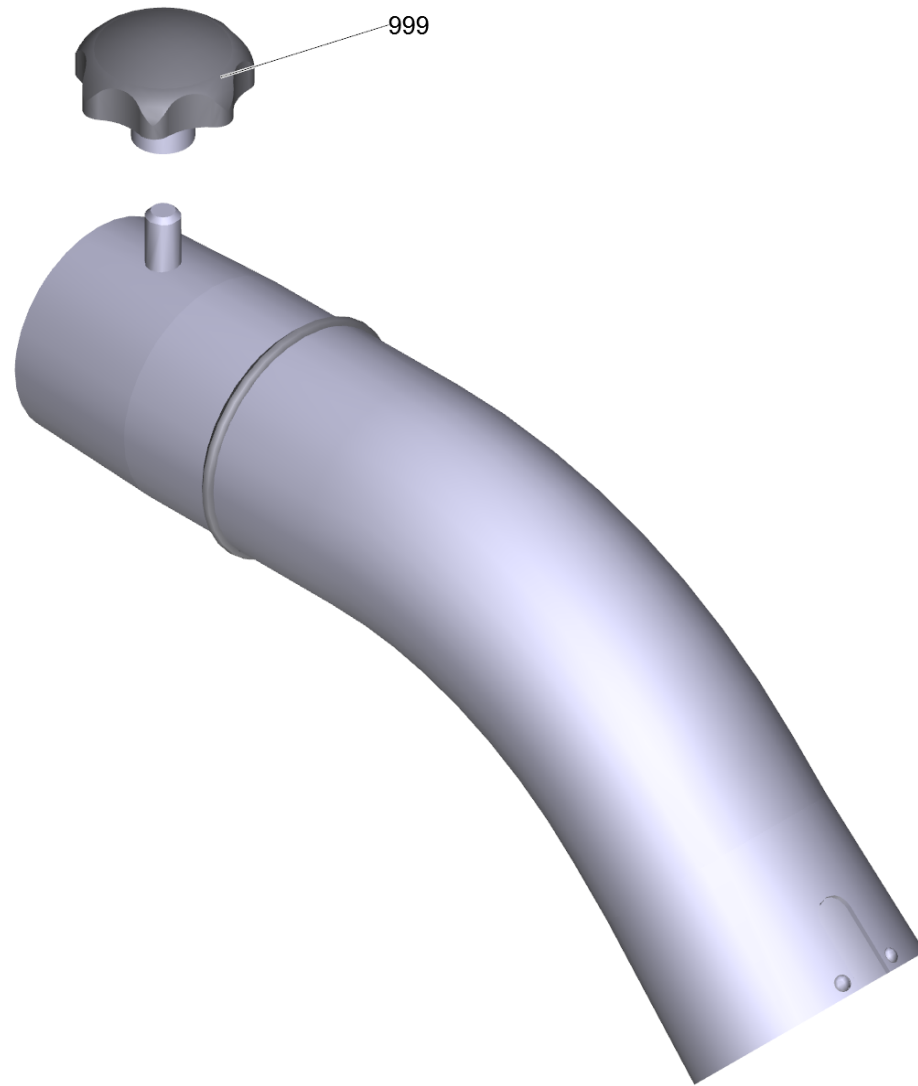

1 Suction hose ME-PU el. DN52 3m (6.907-306.0)

POS	Article no.	Description	Quantity	Unit
2	6.902-169.0	Accessories connection rotatable DN52	1.000	ST
3	6.902-167.0	Hose clip 40-60 mm	2.000	ST
4	6.902-166.0	Hose collar DN52	2.000	ST
999	7.303-363.0	Sheet metal screw ST3,5X16,0-A2-20H-C-H	1.000	ST
999	6.303-554.0	Star grip M8	1.000	ST
1	6.902-177.0	Vacuum cleaner connection DN72 auf DN52	1.000	ST