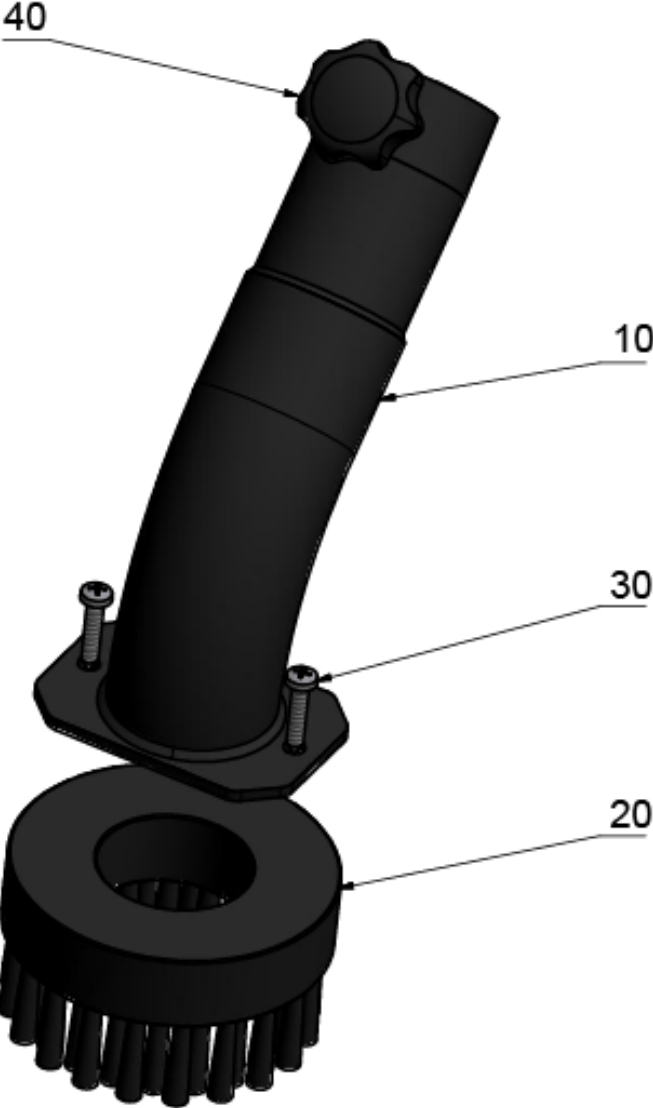

11 Multi-purpose nozzle 370mm el. leit., DN (6.902-213.0)

POS	Article no.	Description	Quantity	Unit
902	6.902-216.0	Brush strips set electrically conducting	1.000	ST
903	9.980-747.0	Roller for floor nozzle 370mm/500mm	2.000	ST
901	6.303-555.0	Star grip M6	1.000	ST