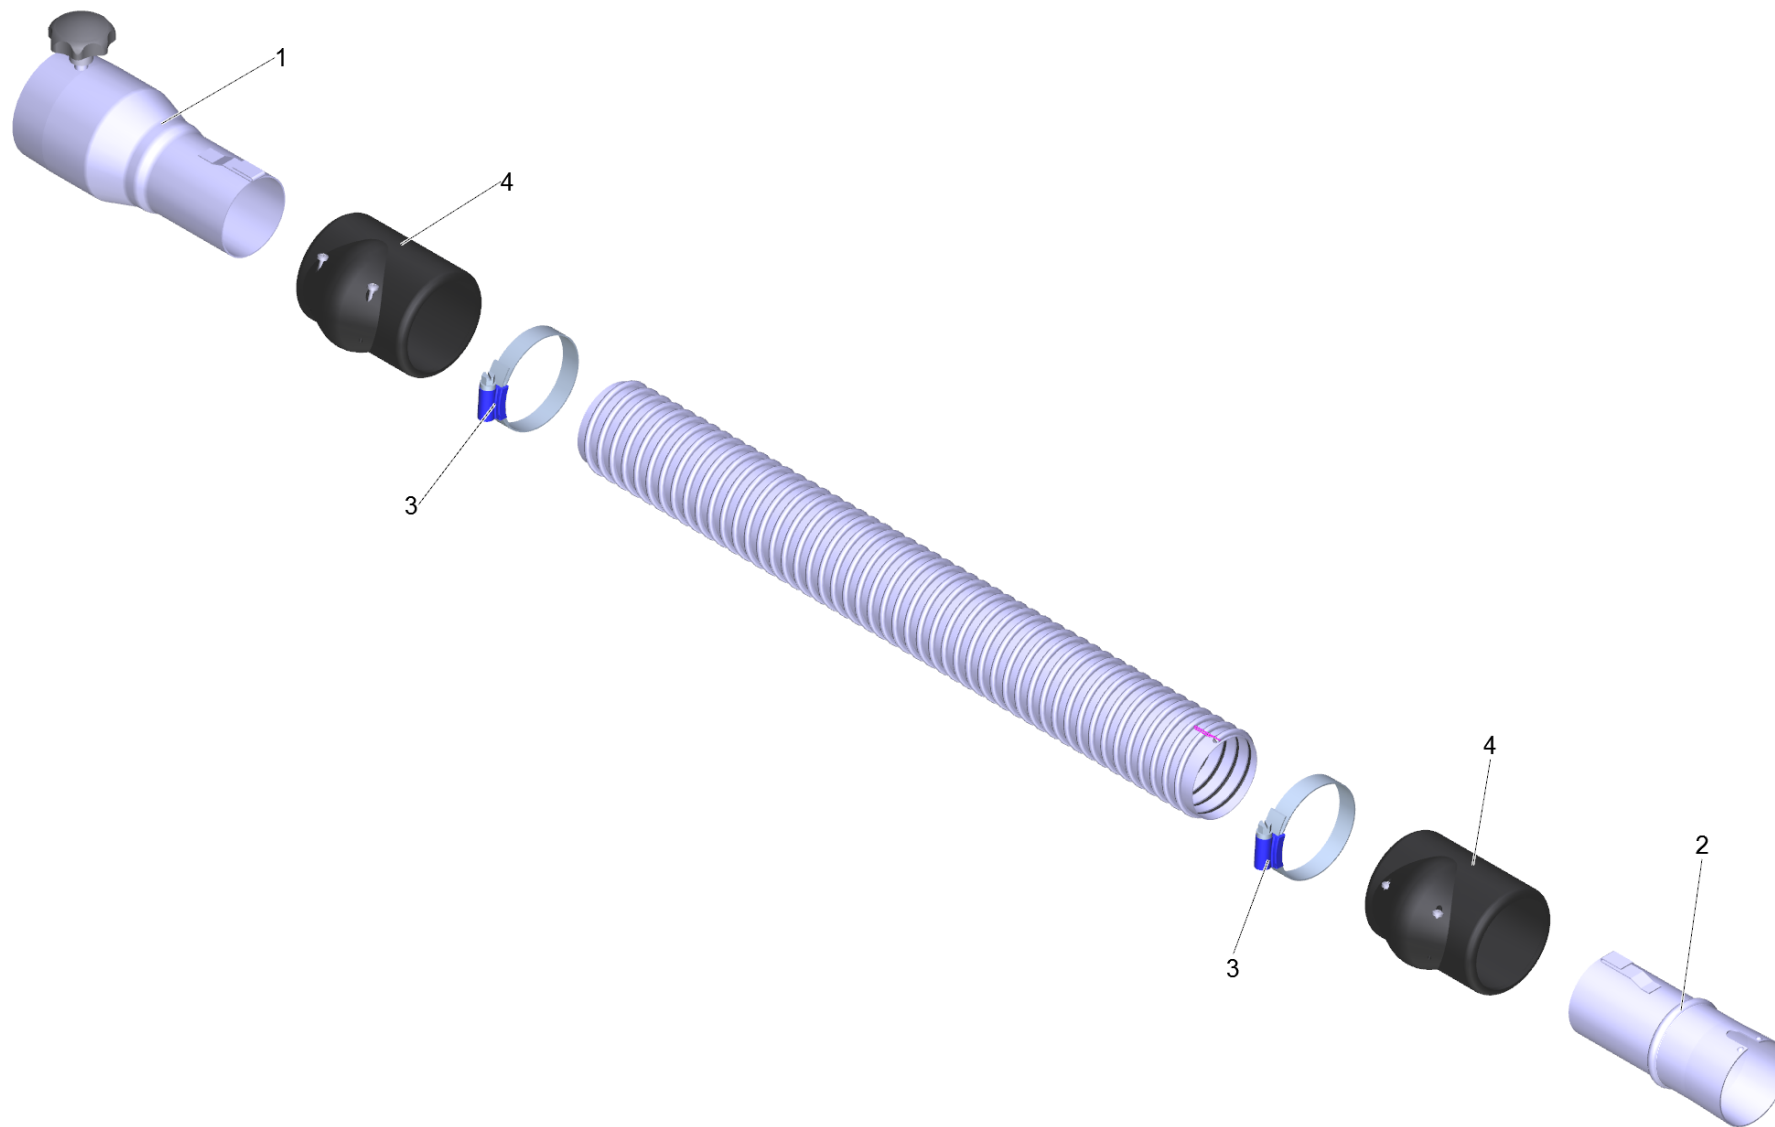

1 Suction hose PU el. DN72 3m (6.907-302.0)

POS	Article no.	Description	Quantity	Unit
1	6.902-173.0	Accessories connection DN72	1.000	ST
2	6.902-175.0	Accessories connection rotatable DN72	1.000	ST
3	6.902-176.0	Hose clip 60-80 mm	2.000	ST
4	6.902-174.0	Hose collar DN72	2.000	ST
999	7.303-363.0	Sheet metal screw ST3,5X16,0-A2-20H-C-H	1.000	ST
999	6.303-554.0	Star grip M8	1.000	ST