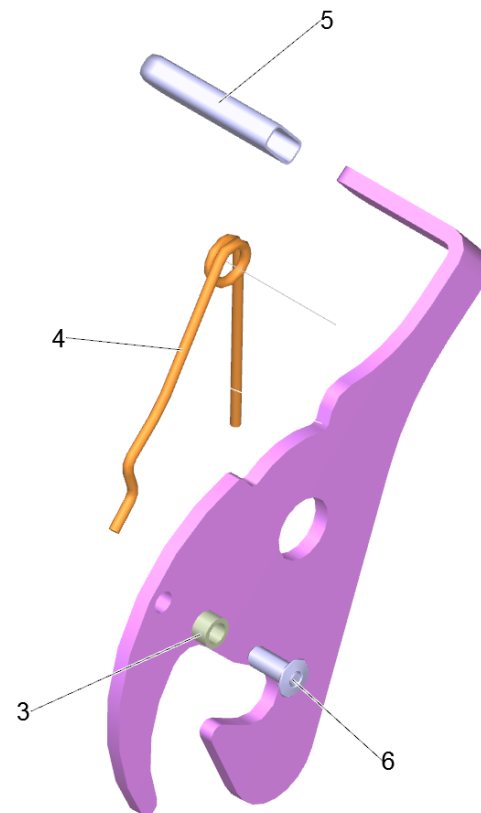

32 Set hook (2.050-067.0)

POS	Article no.	Description	Quantity	Unit
6	6.315-055.0	Blind rivet 4x9,5	2.000	ST
5	6.368-433.0	Protecting cap hook	2.000	ST
3	5.111-278.0	Sleeve hook	2.000	ST
4	5.335-038.0	Spiral spring	2.000	ST