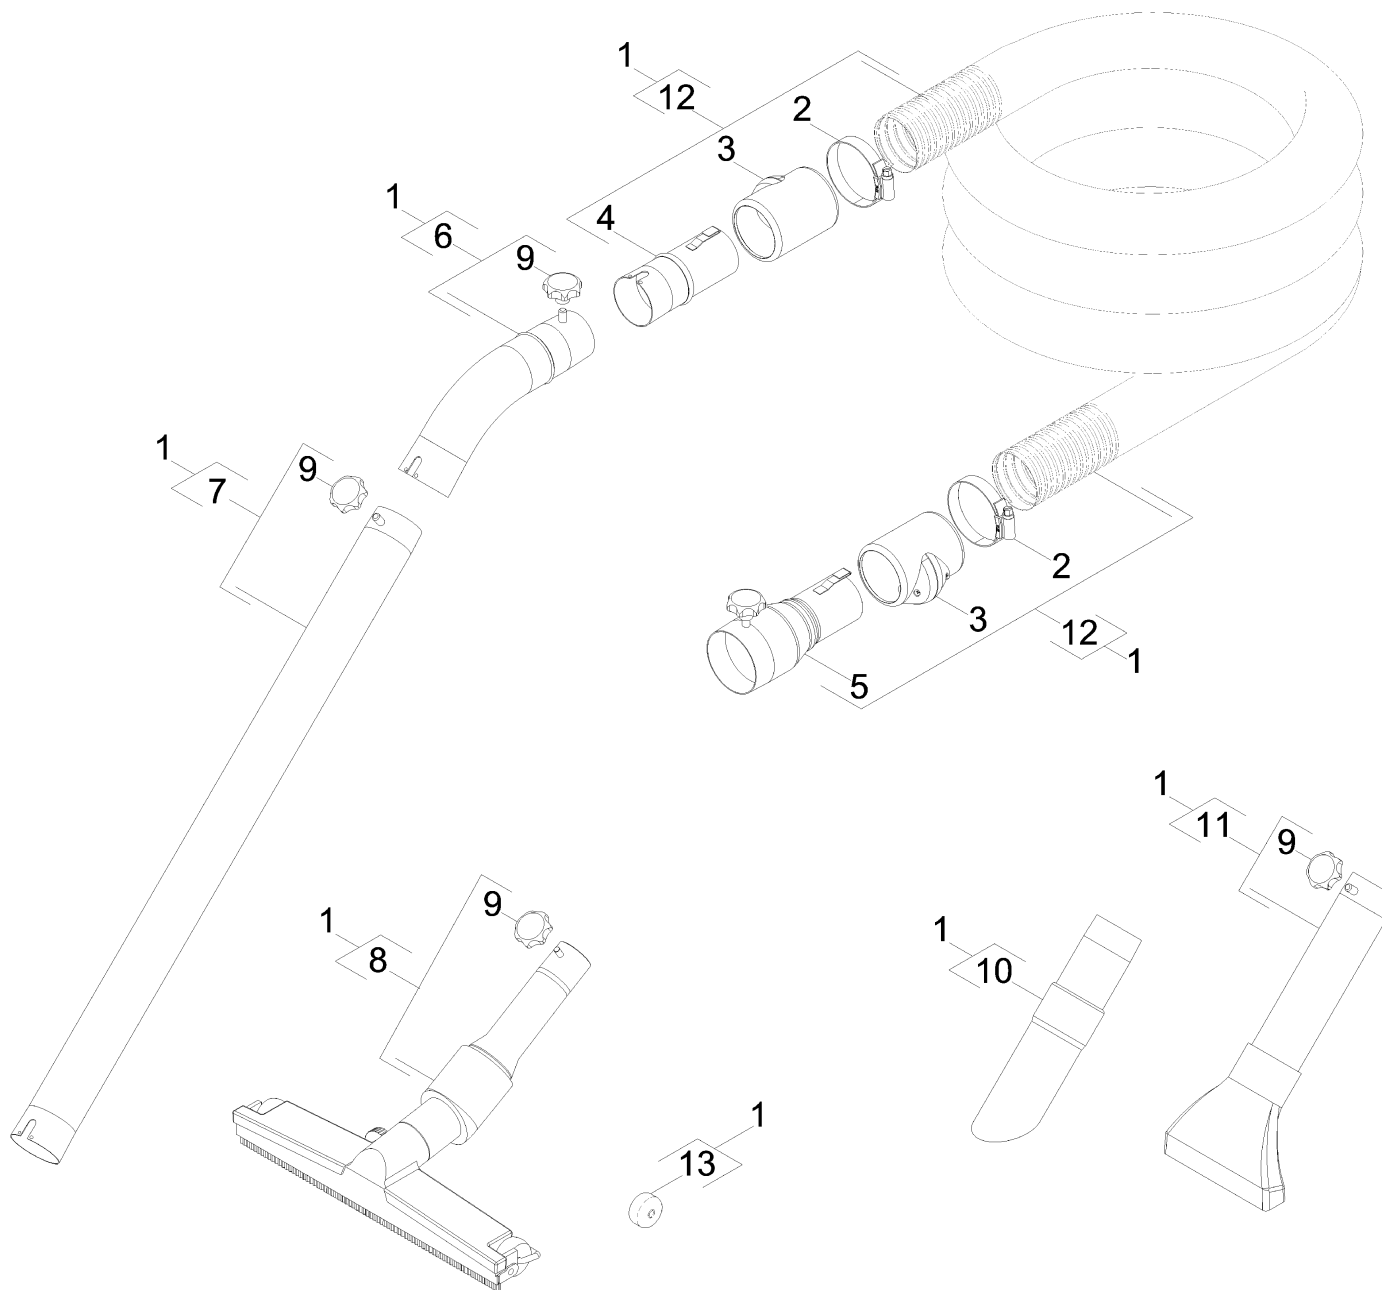

11 Surface nozzle aluminium 150mm DN52 (6.902-187.0)

POS	Article no.	Description	Quantity	Unit
999	6.303-554.0	Star grip M8	1.000	ST

12 Suction hose ME-PU el. DN52 3m (6.907-306.0)

POS	Article no.	Description	Quantity	Unit
2	6.902-169.0	Accessories connection rotatable DN52	1.000	ST
3	6.902-167.0	Hose clip 40-60 mm	2.000	ST
4	6.902-166.0	Hose collar DN52	2.000	ST
999	7.303-363.0	Sheet metal screw ST3,5X16,0-A2-20H-C-H	1.000	ST
999	6.303-554.0	Star grip M8	1.000	ST
1	6.902-177.0	Vacuum cleaner connection DN72 auf DN52	1.000	ST