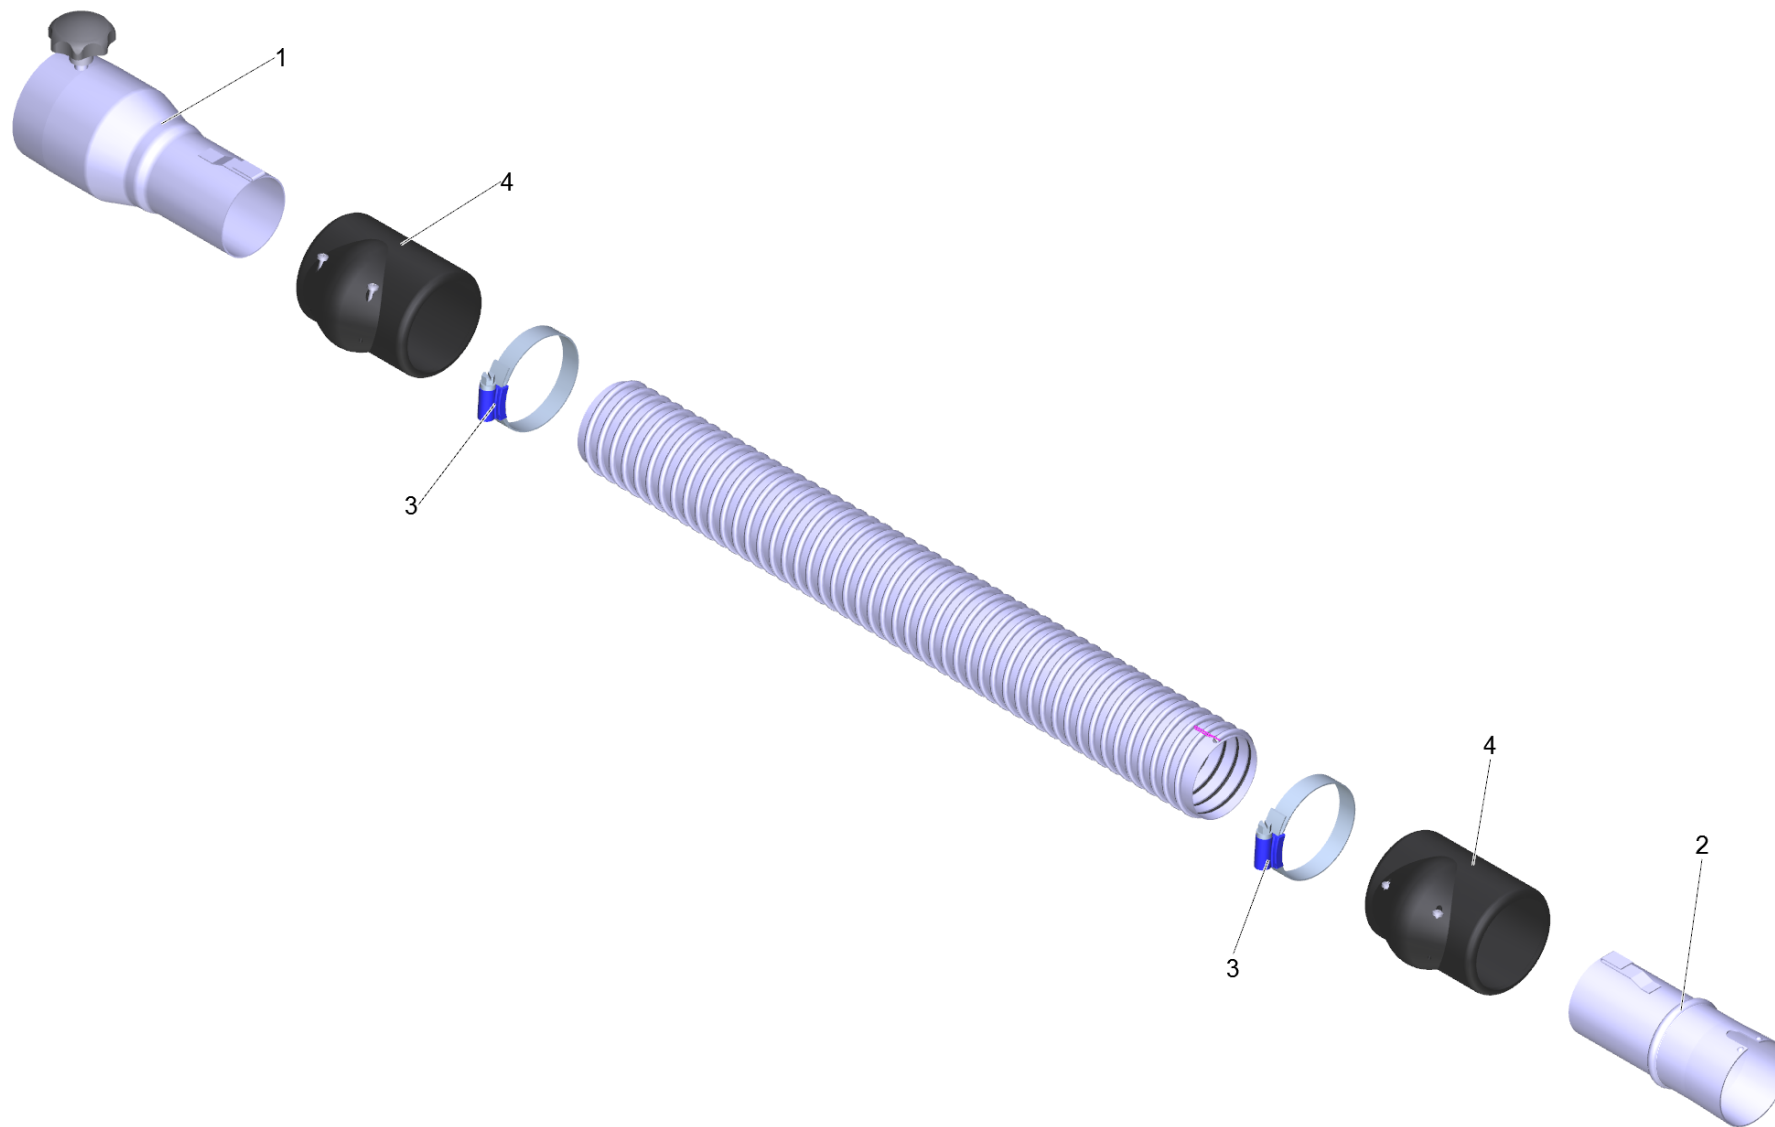

1 Suction hose PVC el. DN42 3m (6.907-292.0)

POS	Article no.	Description	Quantity	Unit
2	6.902-172.0	Accessories connection rotatable DN42	1.000	ST
3	6.902-167.0	Hose clip 40-60 mm	2.000	ST
4	6.902-171.0	Hose collar DN42	2.000	ST
999	7.303-363.0	Sheet metal screw ST3,5X16,0-A2-20H-C-H	1.000	ST
999	6.303-554.0	Star grip M8	1.000	ST
1	6.902-178.0	Vacuum cleaner connection DN72 auf DN42	1.000	ST