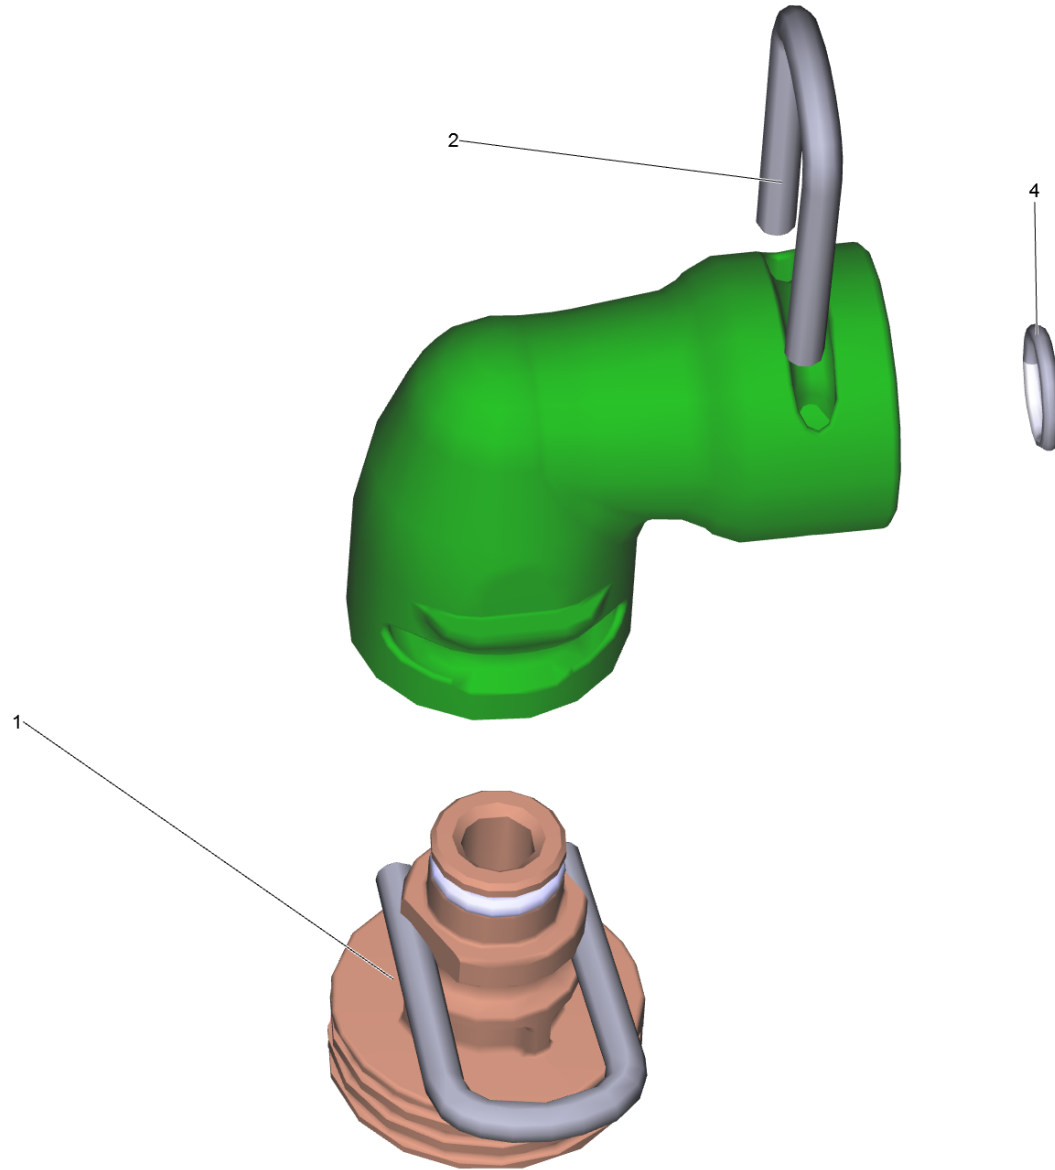

14 Spare parts set power nozzle 15017 (2.885-313.0)

Professional \ High pressure cleaner cold water \ Electric motor \ HD 5/12 CX *EU \ Spare parts list HD 5/12CX HD 6/13CX \ Accessories \ Surface cleaner \ Spare parts set power nozzle 15017

POS	Article no.	Description	Quantity	Unit
1		Power nozzle kpl 15017	1.000	ST
2	5.037-151.0	Clamp	2.000	ST