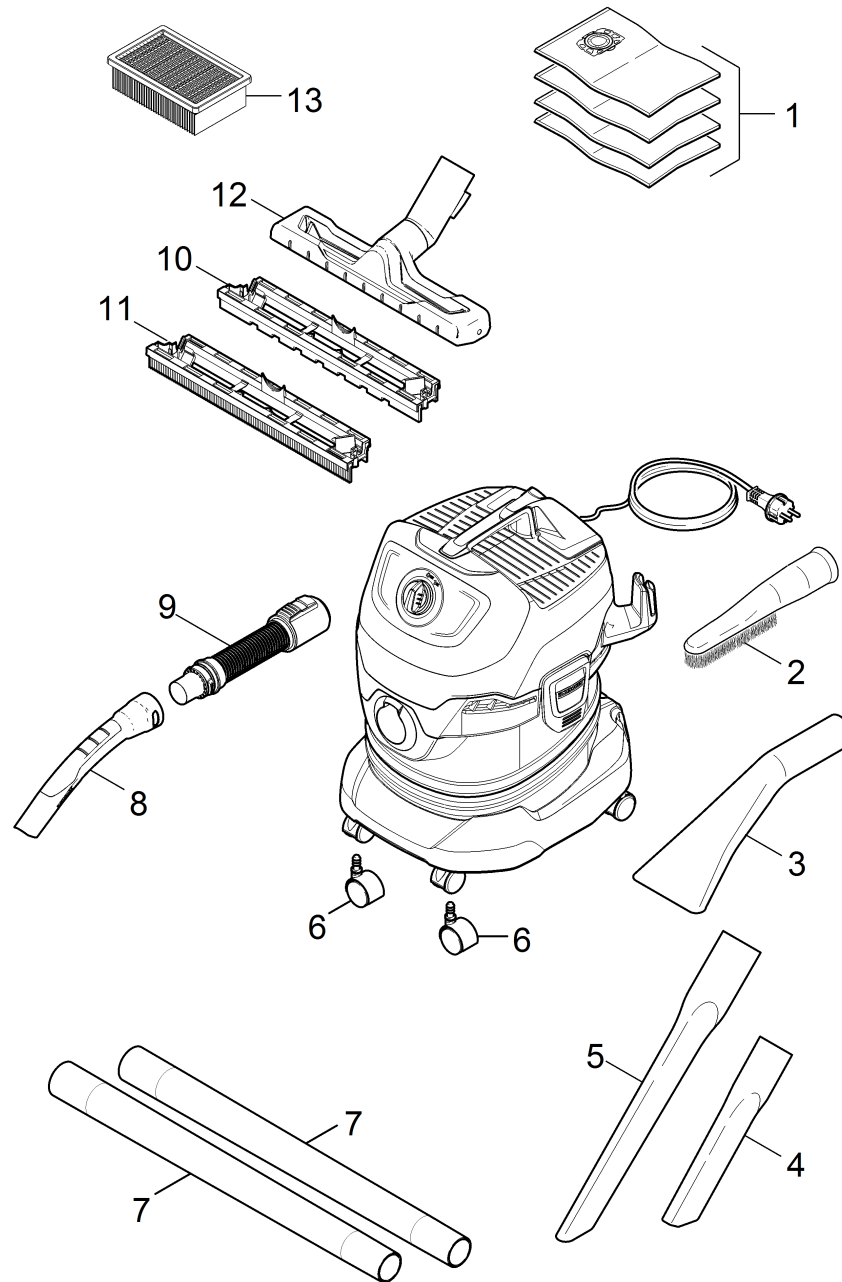

# Short spare parts list

Home and Garden \ Vacuum cleaner \ Wet-/Dry vacuum cleanerwet \ WD 4 Premium \*EU-I \ Short spare parts list

## Short spare parts list

Home and Garden \ Vacuum cleaner \ Wet-/Dry vacuum cleanerwet \ WD 4 Premium \*EU-I \ Short spare parts list

**KÄRCHER**

POS	Article no.	Description	Quantity	Unit
3	2.863-145.0	Car nozzle WD/SE	1.000	ST
6	6.435-353.0	Castor D 42	4.000	ST
4	6.900-385.0	Crevice nozzle DN35	1.000	ST
5	2.863-223.0	Crevice nozzle extra long WD/SE	1.000	ST
7	2.863-148.0	Extension suction tube WD	2.000	ST
1	2.863-006.0	Filter bag fleece WD 4pc.	1.000	ST
13	2.863-005.0	Flat-pleated filter WD	1.000	ST
12	4.629-013.0	Floor tool clip packaged	1.000	ST
8	2.863-012.0	Hand grip suction hose	1.000	ST
10	4.629-015.0	Insert dry floor nozzle packaged	1.000	ST
11	4.629-014.0	Insert wet floor nozzle packaged	1.000	ST
2	2.863-147.0	Suction brush soft bristles WD/SE	1.000	ST
9	4.441-091.0	Suction hose complete for replacement	1.000	ST