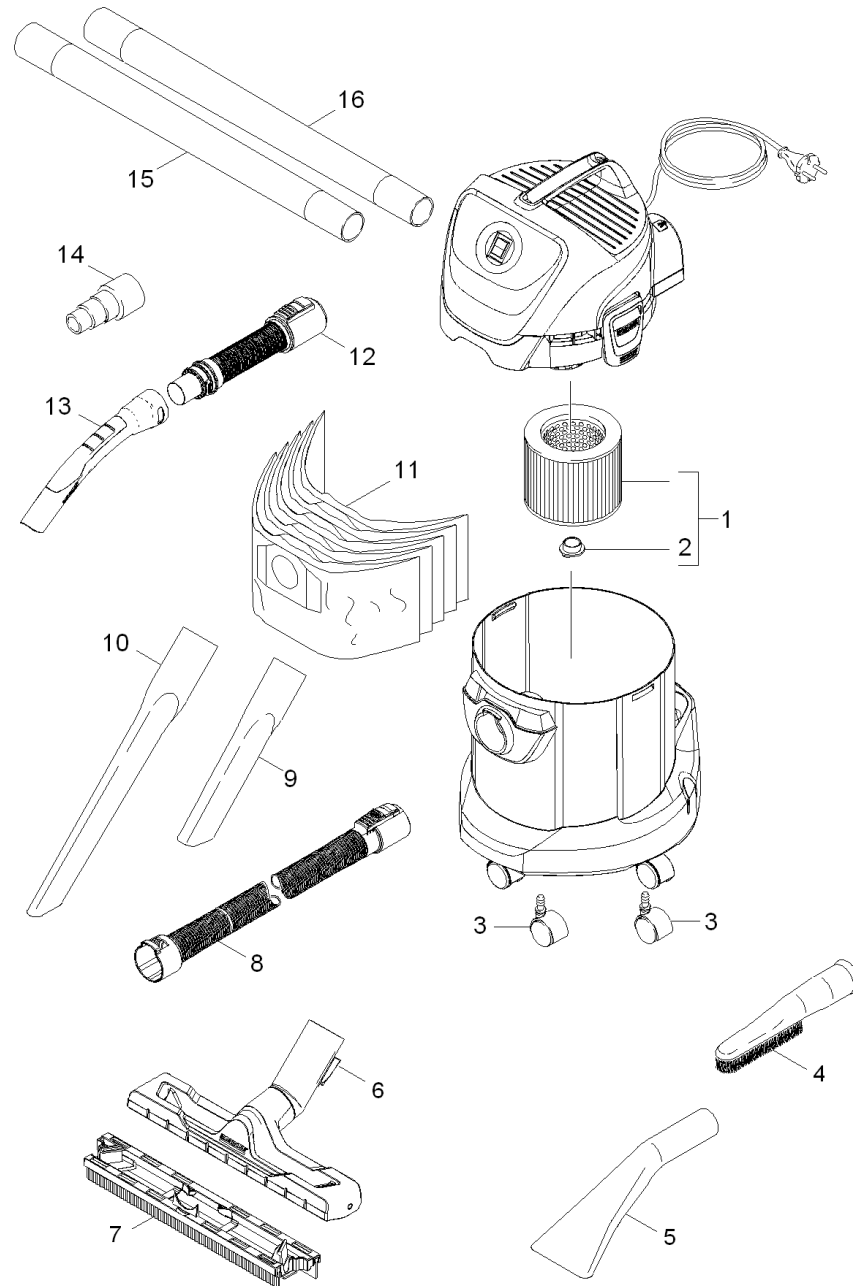

Short spare parts list

Home and Garden \ Vacuum cleaner \ Wet-/Dry vacuum cleanerwet \ WD 3 *EU-II \ Short spare parts list

Short spare parts list

Home and Garden \ Vacuum cleaner \ Wet-/Dry vacuum cleanerwet \ WD 3 *EU-II \ Short spare parts list

POS	Article no.	Description	Quantity	Unit
5	2.863-145.0	Car nozzle packaged	1.000	ST
1	6.414-552.0	Cartridge filter	1.000	ST
3	6.435-353.0	Castor D 42	4.000	ST
2	4.075-012.0	Closure complete	1.000	ST
14	9.048-061.0	Connecting sleeve	1.000	ST
9	6.900-385.0	Crevice nozzle DN35	1.000	ST
10	2.863-223.0	Crevice nozzle extra long	1.000	ST
11	6.959-130.0	Filter bags 5St.	1.000	ZSA
6	4.629-013.0	Floor tool clip packaged	1.000	ST
13	2.863-012.0	Hand grip suction hose	1.000	ST
12	4.441-066.0	Hose complete packaged	1.000	ST
8	4.441-068.0	Hose extension packaged 1,5 m	1.000	ST
7	4.629-016.0	Mixing insert floor nozzle packaged	1.000	ST
4	2.863-147.0	Suction brush black	1.000	ST
15	2.863-148.0	Suction tube DN35	2.000	ST