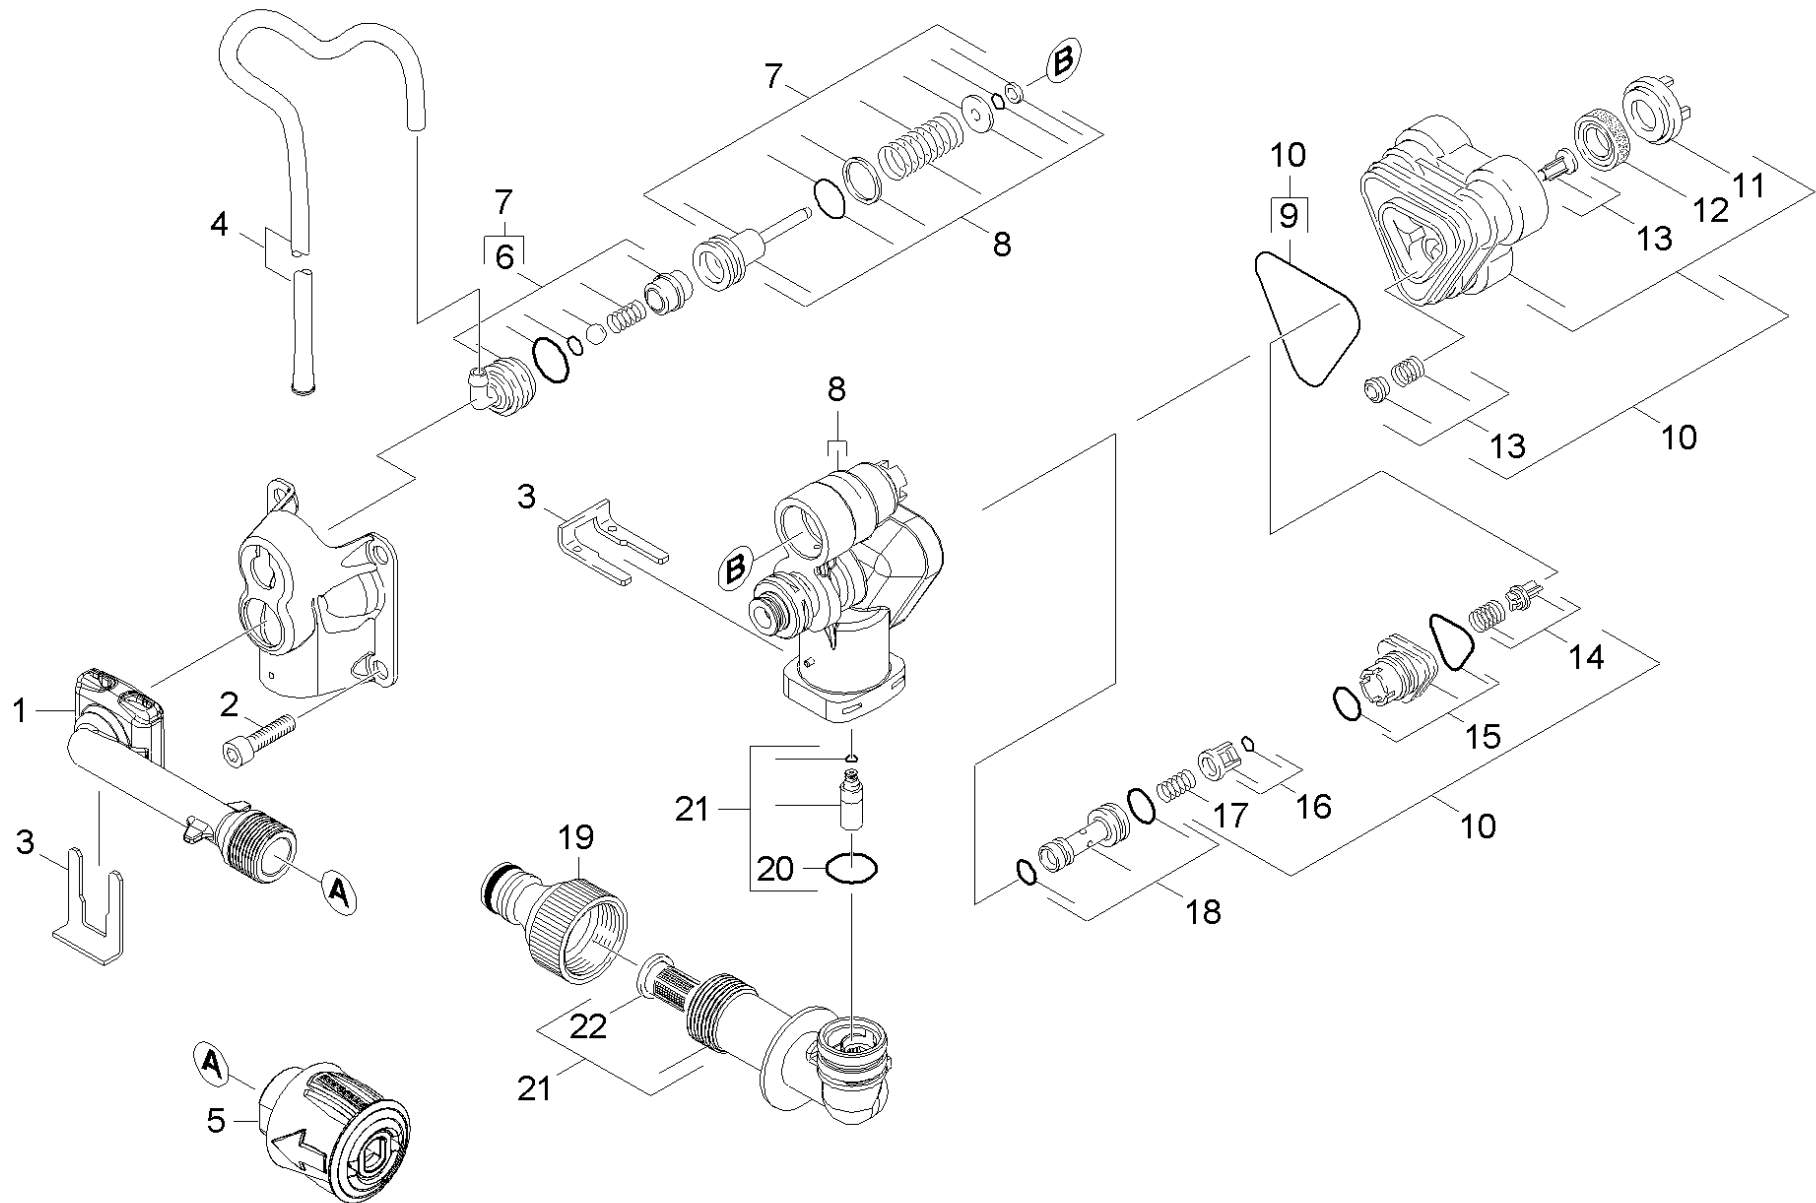

## 21 Housing

Home and Garden \ High pressure cleaner cold water \ Electric motor \ K 3 \ K 3 Car \*EU \ Spare parts list K3 Car & Home\*EU \ Pump set \ Housing

**KÄRCHER**

| POS | Article no. | Description                              | Quantity | Unit | Foot note text            |
|-----|-------------|--|----------|------|---------------------------|
| 1   | 9.755-236.0 | Connection delivery side spare part K2 M | 1        | PC   |                           |
| 2   | 7.306-151.0 | Cylinder head screw M8x65 -8.8-A2E ISO4  | 4        | PC   |                           |
| 3   | 9.039-148.0 | Metal fork                               | 2        | PC   |                           |
| 4   | 9.011-911.0 | Filter cleaning agents W107/207          | 1        | PC   |                           |
| 5   | 4.470-041.0 | High pressure quick-fitting pipe union A | 1        | PC   |                           |
| 6   | 9.001-741.0 | Aspiration cleaning agents for replaceme | 1        | PC   |                           |
| 7   | 9.755-285.0 | Pressostat piston and detergent fitting  | 1        | PC   |                           |
| 8   | 9.755-286.0 | Manifold with pressostat spring assem.   | 1        | PC   |                           |
| 9   | 9.081-422.0 | Form seal                                | 1        | PC   |                           |
| 10  | 9.755-339.0 | H.P. head complete Spare Part            | 1        | PC   |                           |
| 11  | 9.755-271.0 | Water sealing spacer spare part          | 3        | PC   |                           |
| 12  | 6.362-875.0 | Grooved ring                             | 3        | PC   |                           |
| 13  | 9.755-273.0 | Inlet valve spring with washer spare p   | 1        | PC   | SET CONSITSTS OF 3X VALVE |
| 14  | 9.755-274.0 | Outlet valve with spring spare part      | 1        | PC   | SET CONSITSTS OF 3X VALVE |
| 15  | 9.755-275.0 | Connecting bushing assembly spare part   | 1        | PC   |                           |
| 16  | 9.755-276.0 | Back flow valve assembly spare part      | 1        | PC   |                           |
| 17  | 9.755-277.0 | Back flow valve spring spare part        | 1        | PC   |                           |
| 18  | 9.755-278.0 | Venturi nozzle d1,6 assem.               | 1        | PC   |                           |
| 19  | 6.465-031.0 | Connection 3/4                           | 1        | PC   |                           |
| 20  | 9.755-279.0 | O-Ring seal d.20,5x2,2 NBR 7 spare part  | 1        | PC   |                           |
| 21  | 9.755-386.0 | Suction connection complete replacement  | 1        | PC   |                           |
| 22  | 9.755-280.0 | Fine filter spare part                   | 1        | PC   |                           |